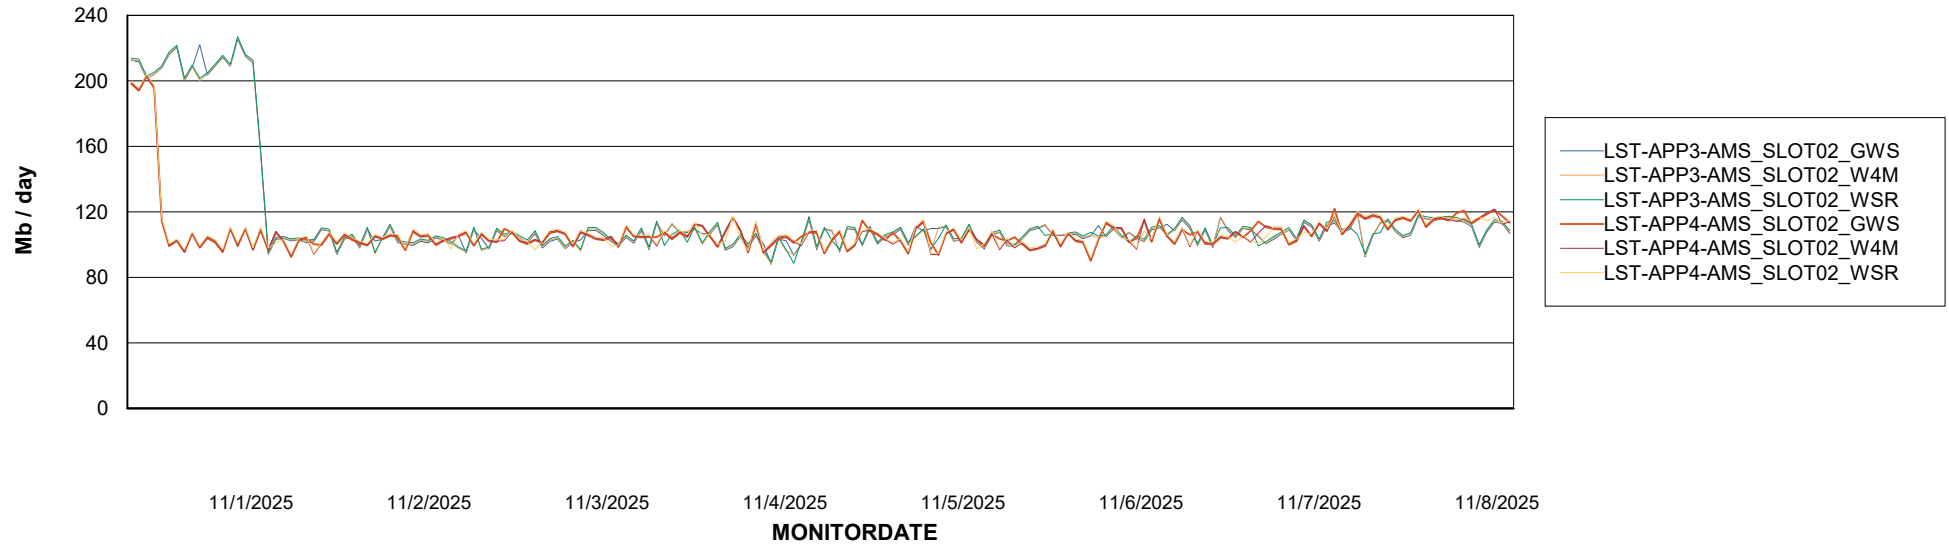

ABSSolute Web Component Services

Avg memory used per ABS Web component