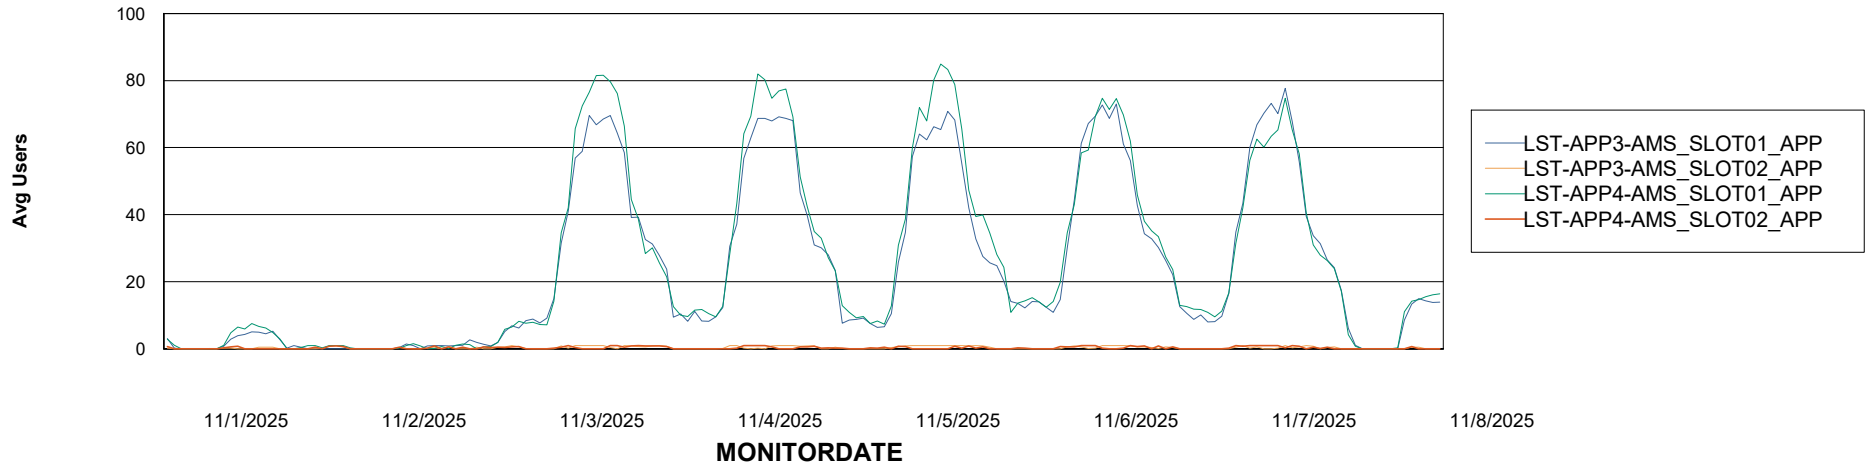

Weekly SLA Customer Report

Customer LST OCI AMS Production ABSME
Database ID 213

ABSSolute Application Server Services

Avg memory used per ABS Server Service

Avg users per day per ABS server

Weekly SLA Customer Report