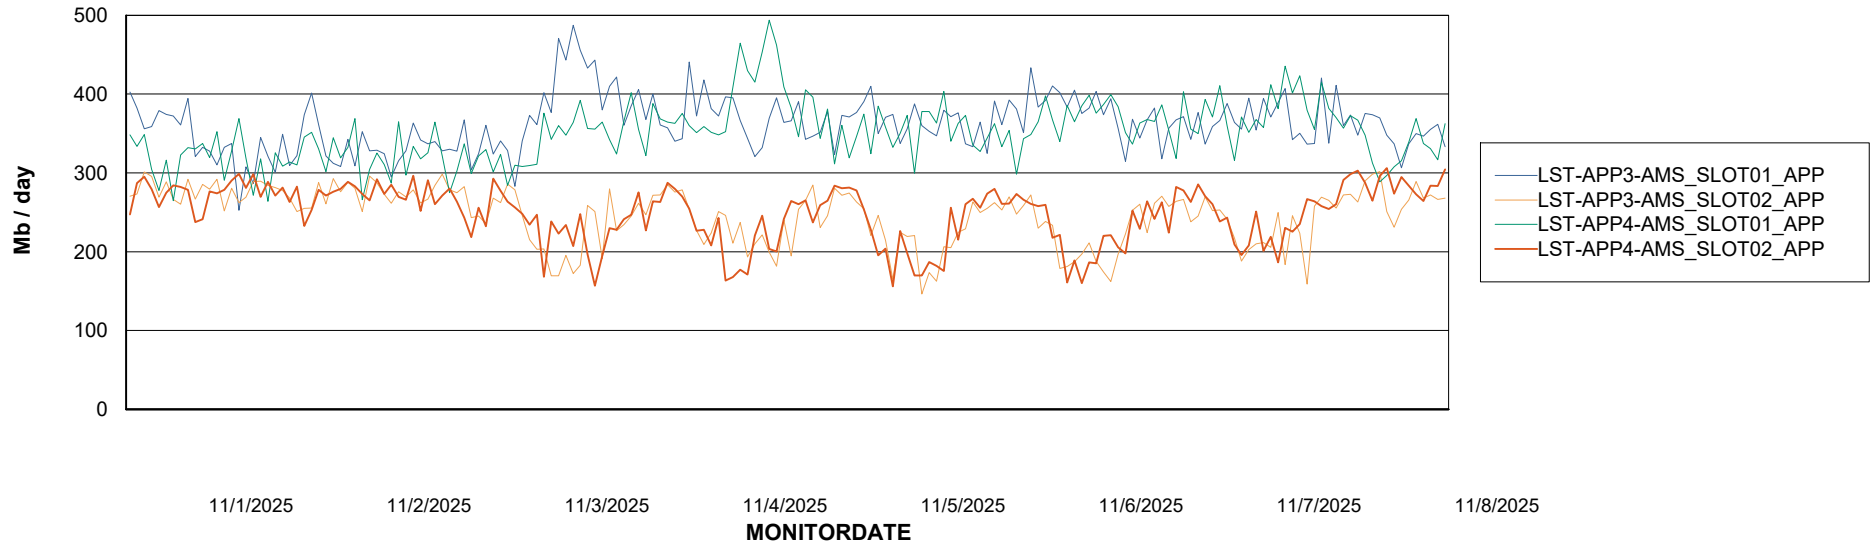

ABSSolute Application Server Services

Avg memory used per ABS Server Service