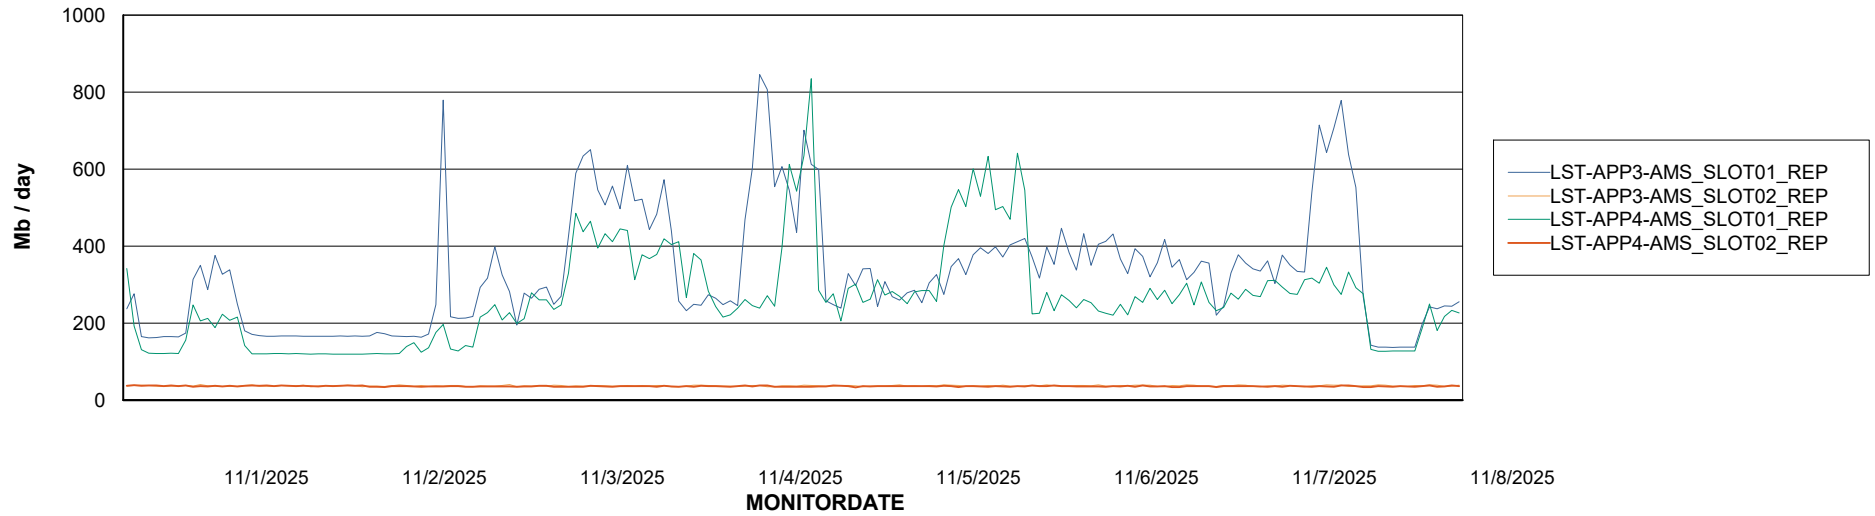

ABSSolute Application ReportServer Services

Avg memory used per ReportServer Service