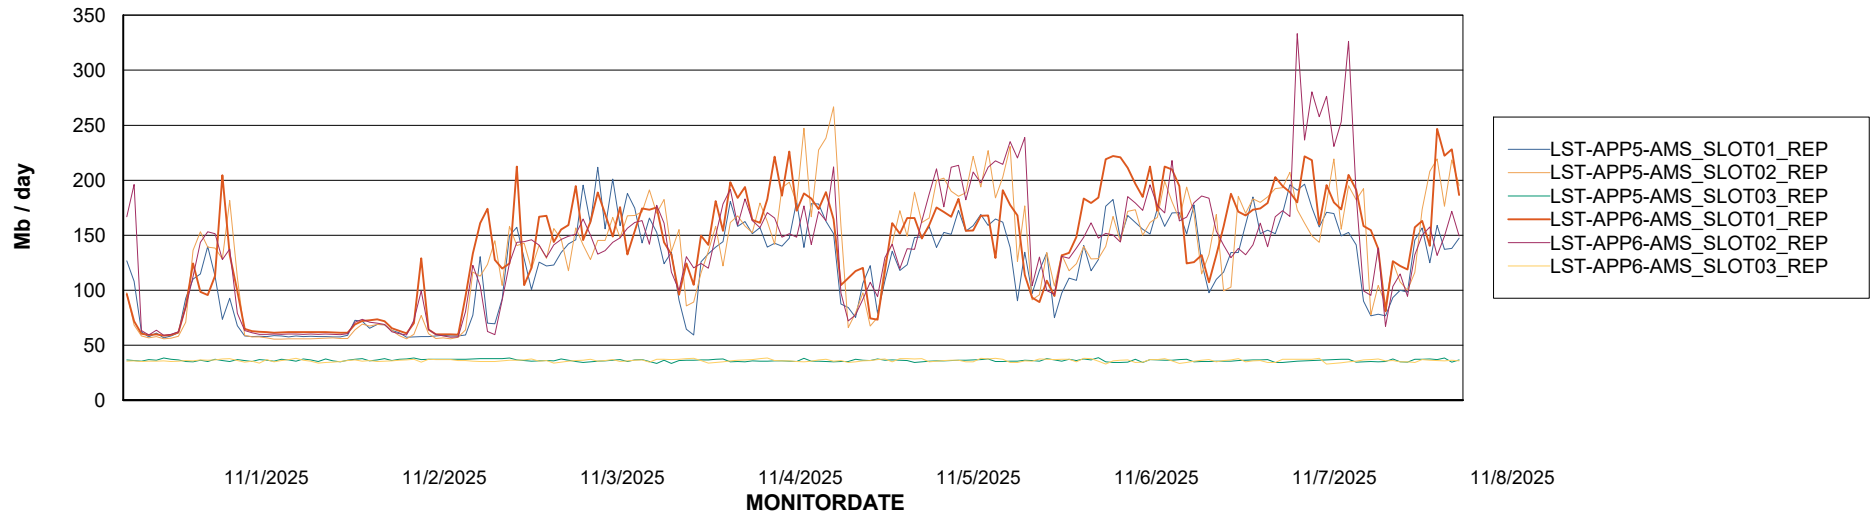

ABSSolute Application ReportServer Services

Avg memory used per ReportServer Service