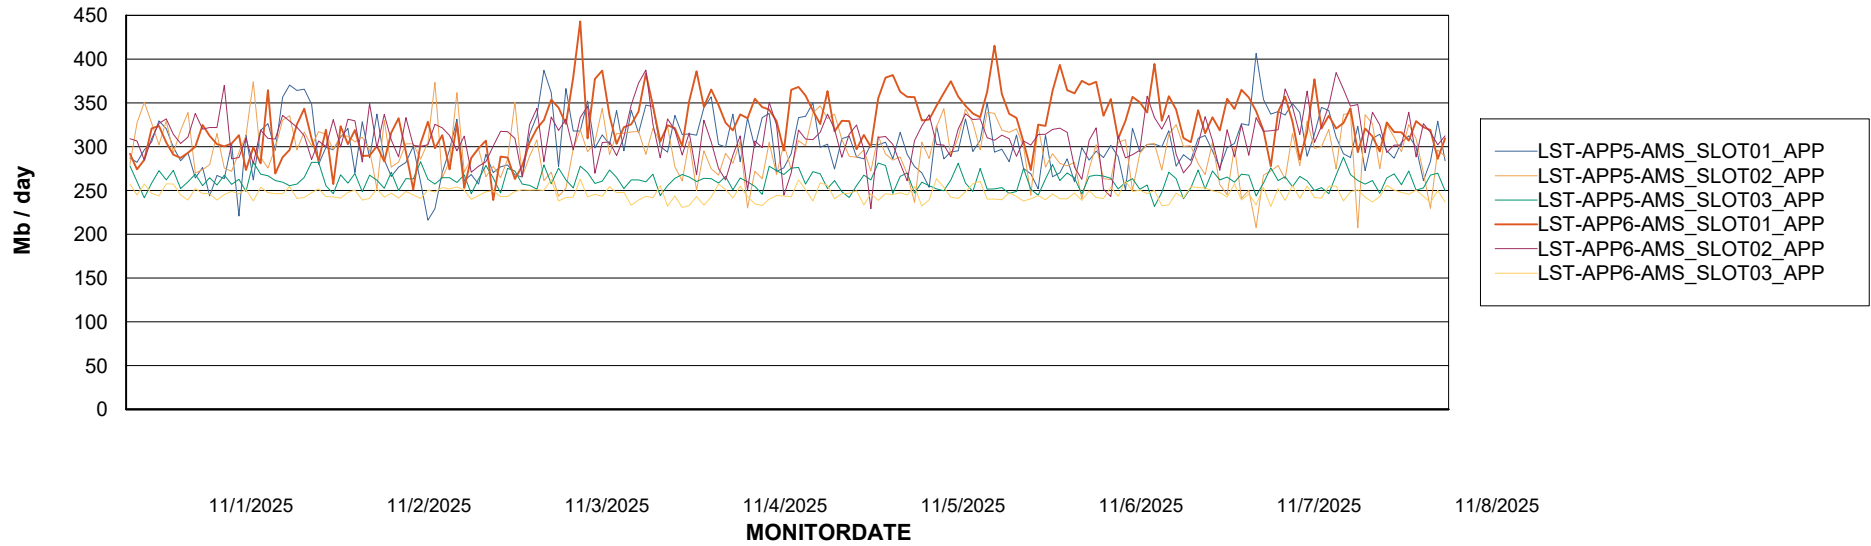

ABSSolute Application Server Services

Avg memory used per ABS Server Service