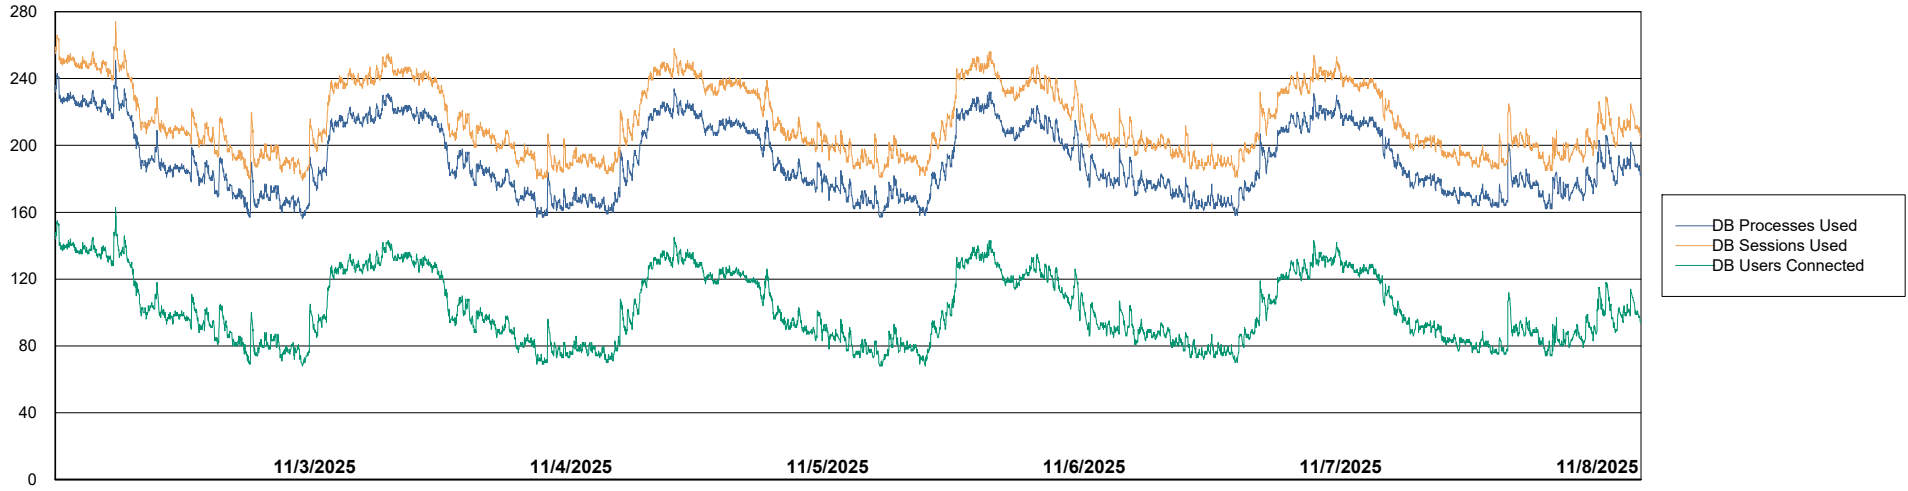

Database Performance LST-DBS5-AMS_DB_ABSEE