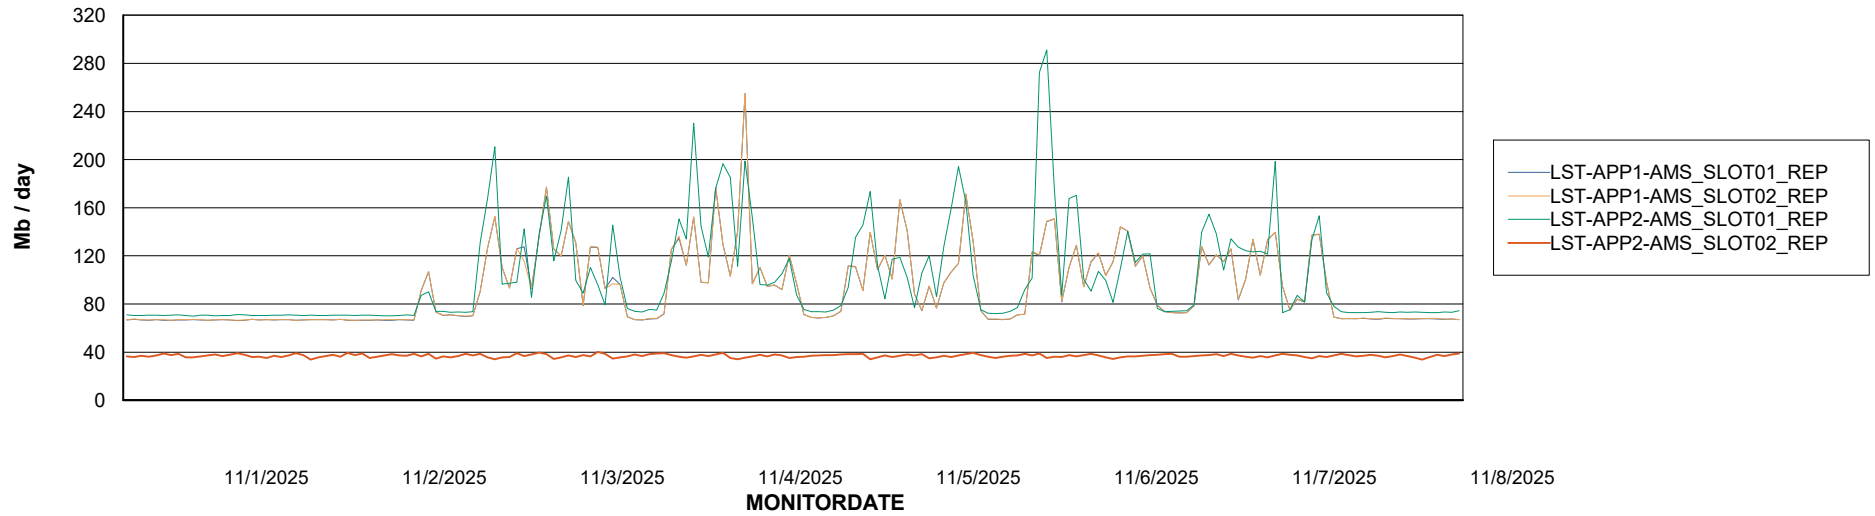

ABSSolute Application ReportServer Services

Avg memory used per ReportServer Service