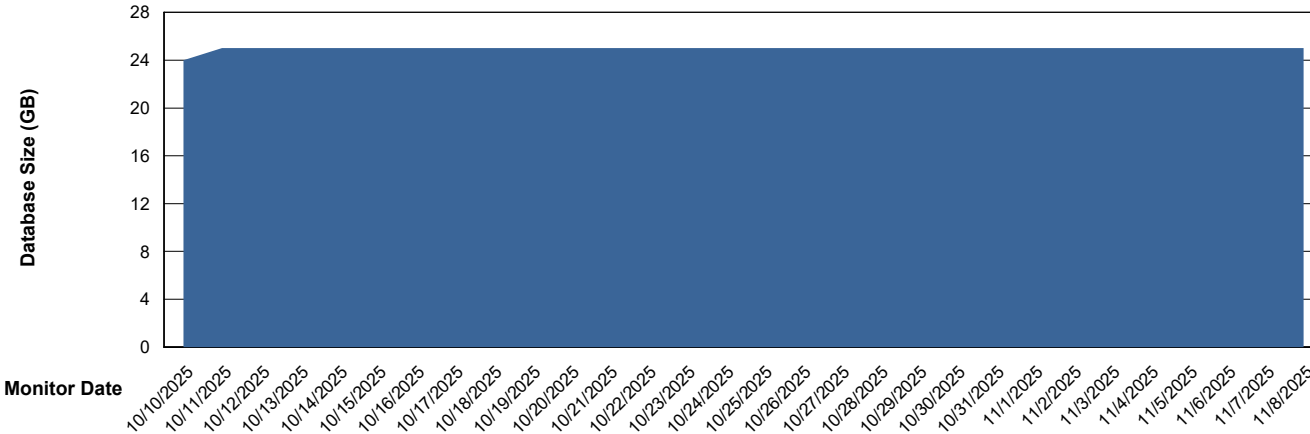

Database growth over last month

Database Tablespace LST-DBS1-AMS_DB_ABSCH

Date	Tablespace Name	Filesize (Gb)	Usedsize (Gb)	Percentage free
11/8/2025	ABSDATA	98	18	82
	INDX	60	1	98
11/7/2025	ABSDATA	98	18	82
	INDX	60	1	98
11/6/2025	ABSDATA	98	18	82
	INDX	60	1	98
11/5/2025	ABSDATA	98	18	82
	INDX	60	1	98
11/4/2025	ABSDATA	98	18	82
	INDX	60	1	98
11/3/2025	ABSDATA	98	18	82
	INDX	60	1	98
11/2/2025	ABSDATA	98	18	82
	INDX	60	1	98