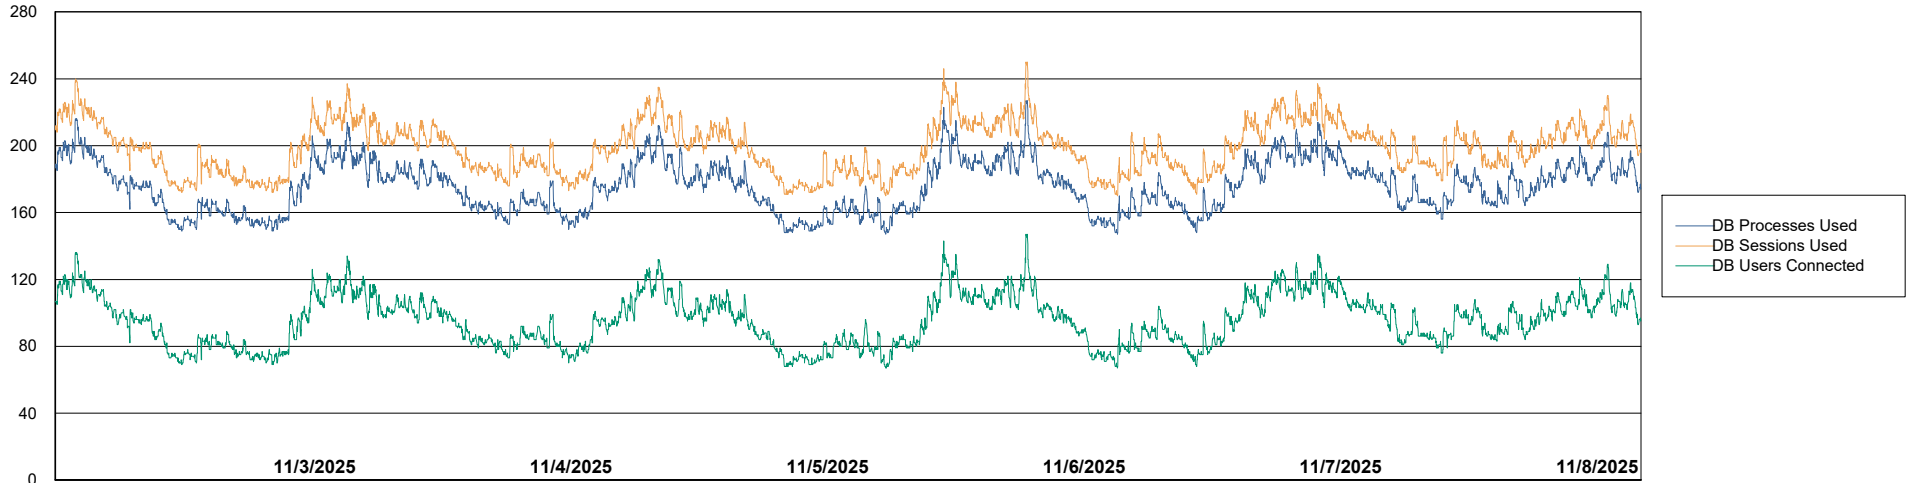

Database Performance LST-DBS2-AMS_DB_ABSCH2