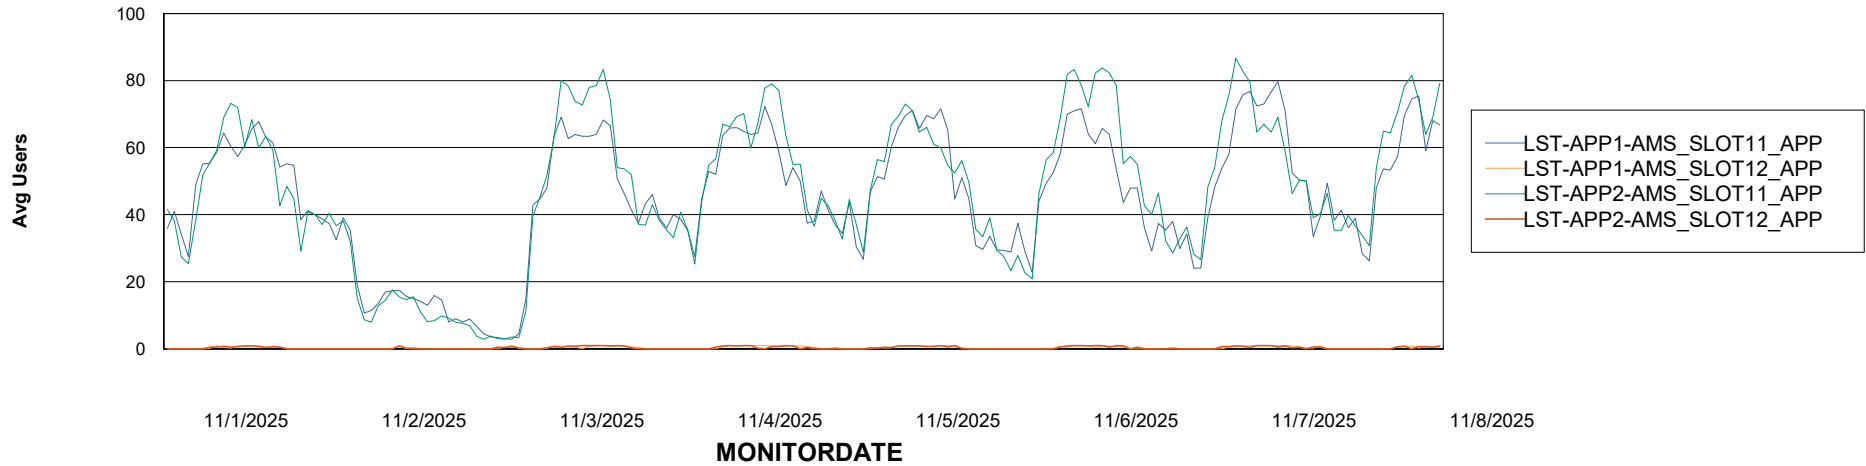

Weekly SLA Customer Report

Customer LST OCI AMS Production ABSCH2
Database ID 216

ABSSolute Application Server Services

Avg memory used per ABS Server Service

Avg users per day per ABS server

Weekly SLA Customer Report