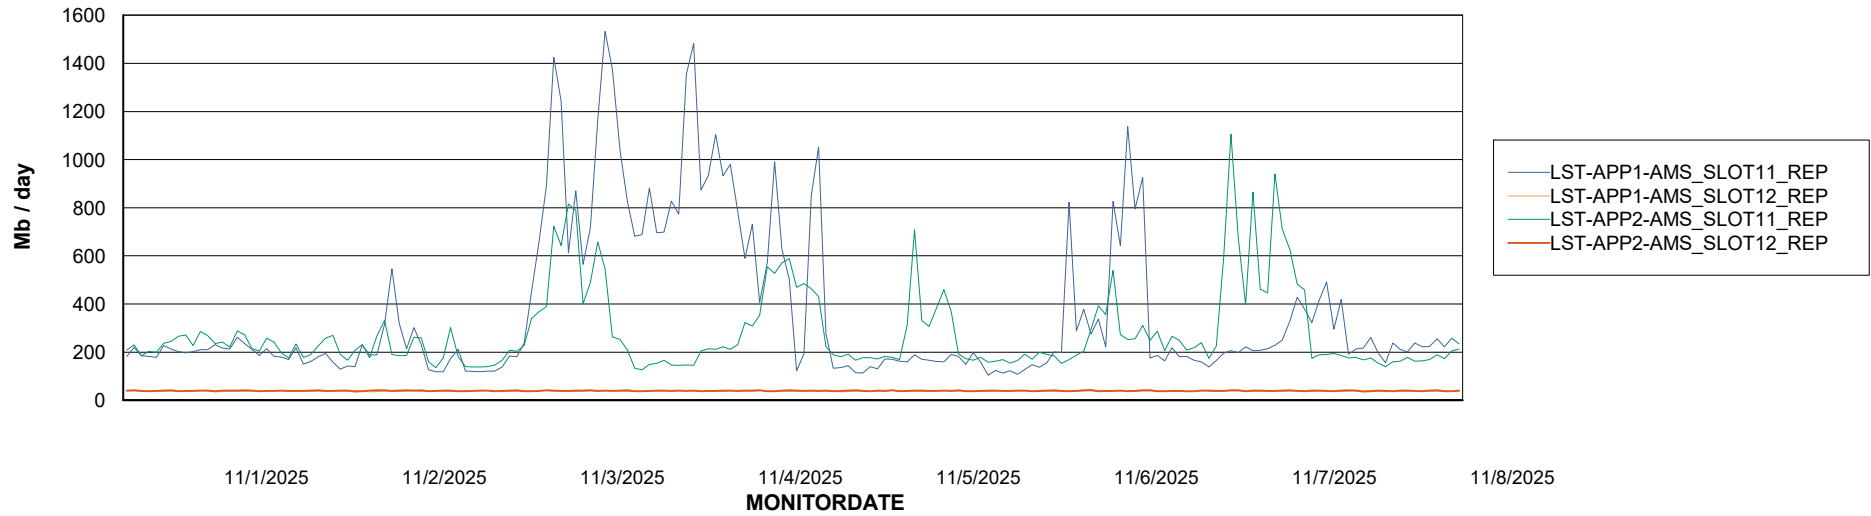

ABSSolute Application ReportServer Services

Avg memory used per ReportServer Service