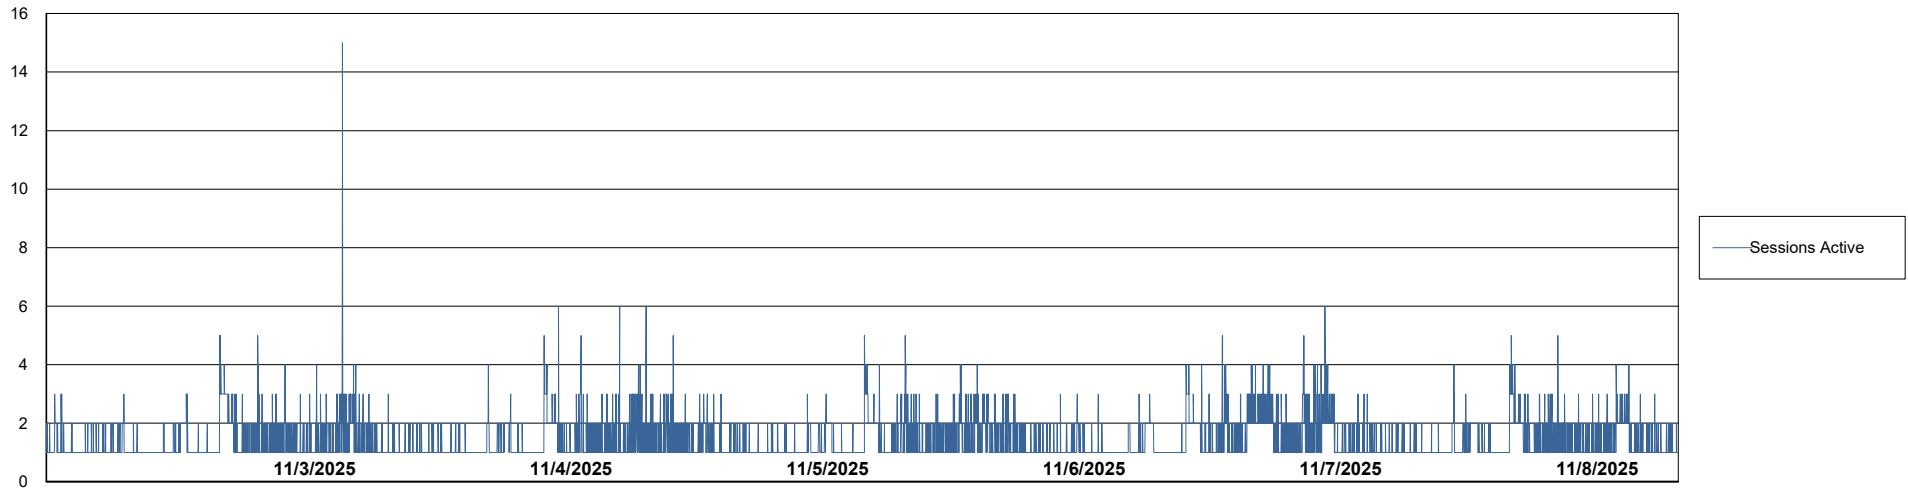

Harddisk Usage LSS_CHINA_PRD_liazcnVMPABSDB2

	Free disk space on C: (%)	Total disk space on C: (Gb)	Used disk space on C: (Gb)	Free disk space on D: (%)	Total disk space on D: (Gb)	Used disk space on D: (Gb)	Free disk space on E: (%)	Total disk space on E: (Gb)	Used disk space on E: (Gb)	Free disk space on F: (%)
11/8/2025	80	149	30	78	100	22	61	1,500	585	92
11/7/2025	80	149	30	78	100	22	61	1,500	585	93
11/6/2025	80	149	30	78	100	22	61	1,500	585	94
11/5/2025	80	149	30	78	100	22	61	1,500	585	93
11/4/2025	80	149	30	78	100	22	61	1,500	585	92
11/3/2025	80	149	30	78	100	22	61	1,500	584	92
11/2/2025	80	149	30	78	100	22	61	1,500	583	92

Weekly SLA Customer Report

Customer LSS_CHINA_Production
Database ID 202

Database Performance LSS_CHINA_PRD_liazcnVMPABSDB1_ABS1

Weekly SLA Customer Report

Customer LSS_CHINA_Production
Database ID 202

Database Performance LSS_CHINA_PRD_liazcnVMPABSDB2_HSBABS1