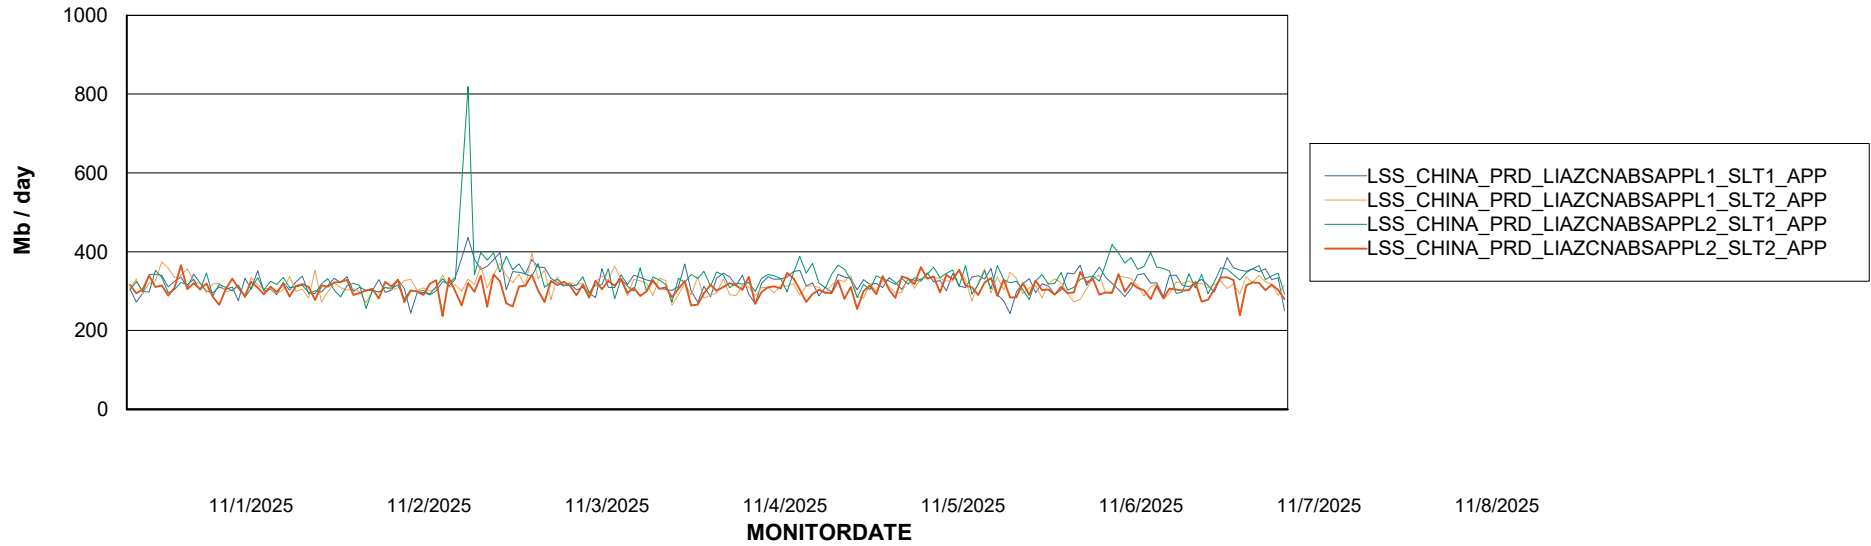

ABSSolute Application Server Services

Avg memory used per ABS Server Service