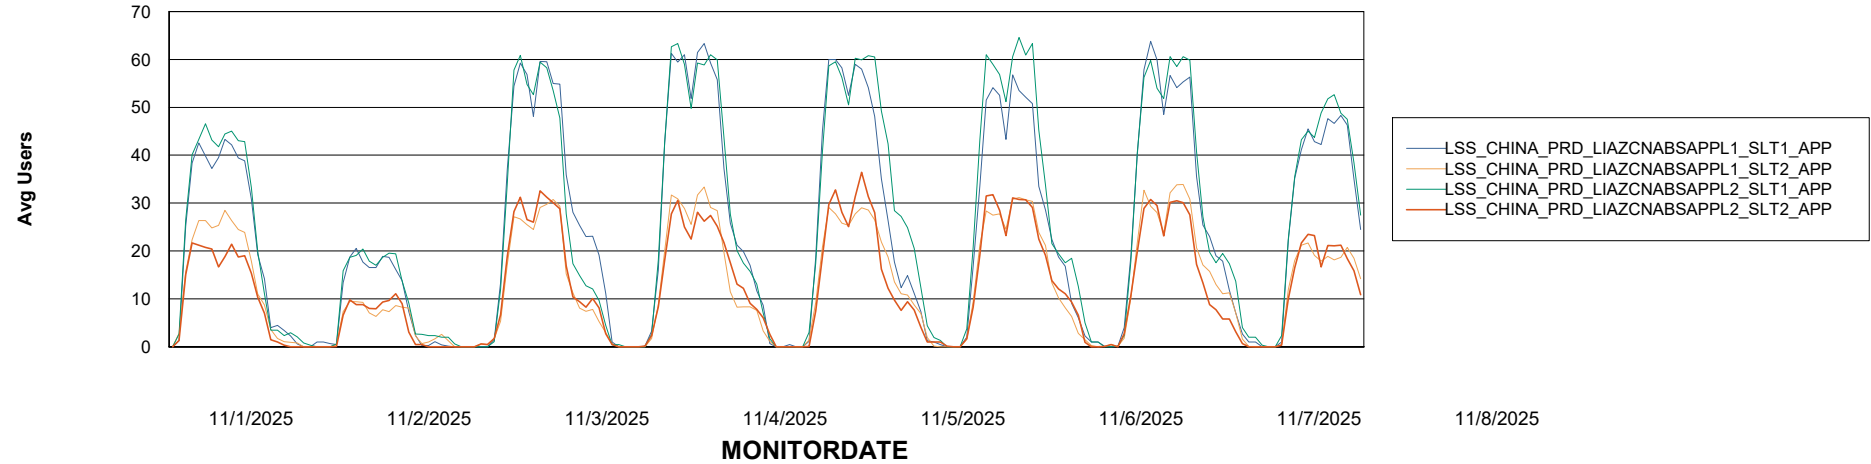

Avg users per day per ABS server