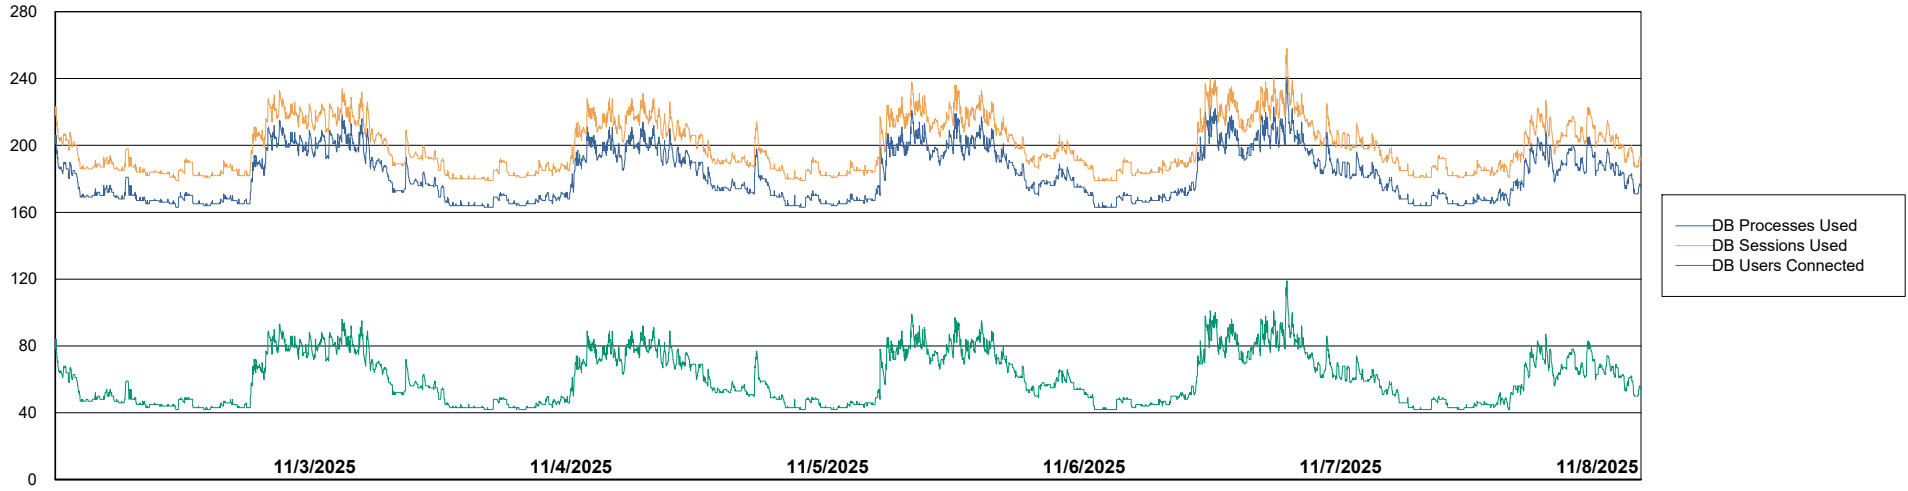

Harddisk Usage LSS_CHINA_PRD_liazcnVMPABSDB2

	Free disk space on C: (%)	Total disk space on C: (Gb)	Used disk space on C: (Gb)	Free disk space on D: (%)	Total disk space on D: (Gb)	Used disk space on D: (Gb)	Free disk space on E: (%)	Total disk space on E: (Gb)	Used disk space on E: (Gb)	Free disk space on F: (%)
11/8/2025	80	149	30	78	100	22	61	1,500	585	92
11/7/2025	80	149	30	78	100	22	61	1,500	585	93
11/6/2025	80	149	30	78	100	22	61	1,500	585	94
11/5/2025	80	149	30	78	100	22	61	1,500	585	93
11/4/2025	80	149	30	78	100	22	61	1,500	585	92
11/3/2025	80	149	30	78	100	22	61	1,500	584	92
11/2/2025	80	149	30	78	100	22	61	1,500	583	92

Weekly SLA Customer Report

Customer LSS_CHINA_Production
Database ID 202

Database Performance LSS_CHINA_PRD_liazcnVMPABSDB1_ABS1

Weekly SLA Customer Report

Customer LSS_CHINA_Production
Database ID 202

Database Performance LSS_CHINA_PRD_liazcnVMPABSDB2_HSBABS1