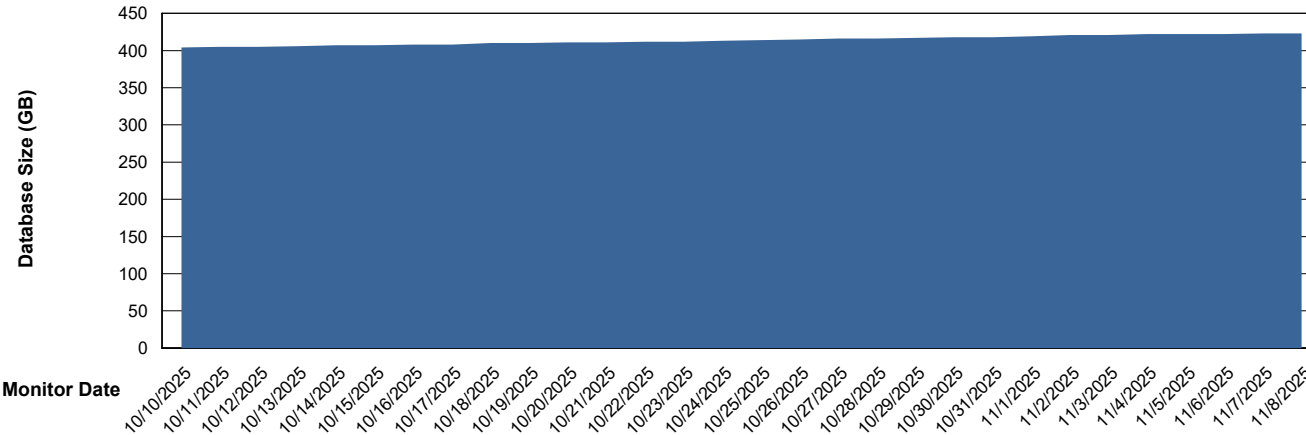

DB Processes Max 1,000
DB Processes Max 0
DB Processes Max 4

Weekly SLA Customer Report

Customer LSS_CHINA_Production
 Database ID 202

DATABASE SIZE LSS_CHINA_PRD_liazcnVMPABSDB1_ABS1

Database growth over last month