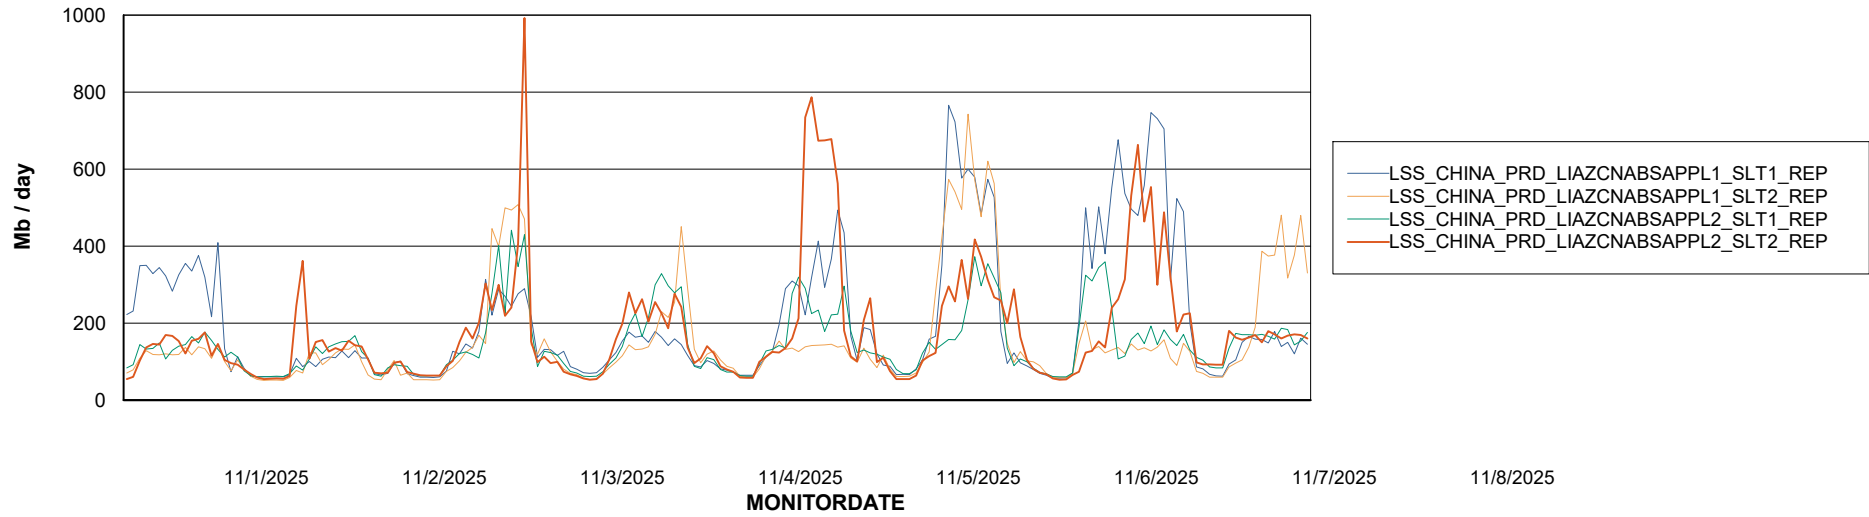

ABSSolute Application ReportServer Services

Avg memory used per ReportServer Service