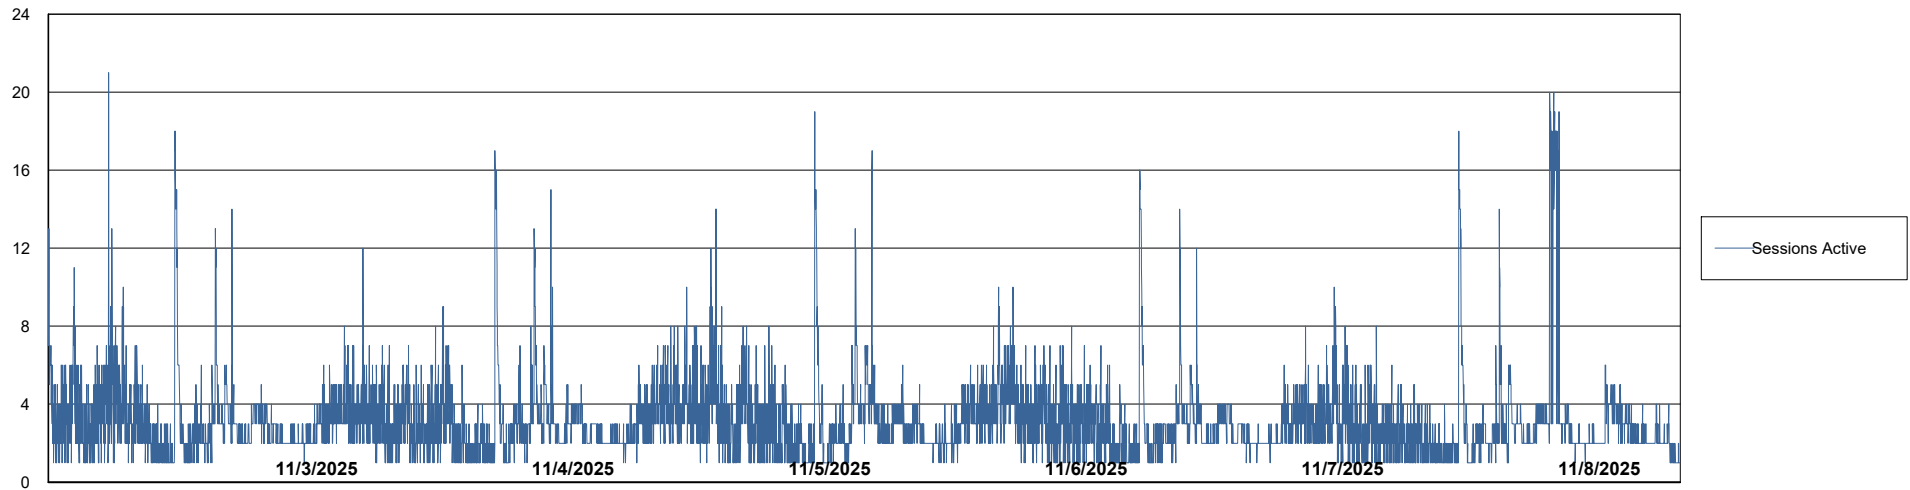

Weekly SLA Customer Report

Customer KLH_Production (24/7)
Database ID 139

Database Performance KLH_PRD_SRSBIDB02_ABS1

Weekly SLA Customer Report

Customer KLH_Production (24/7)
Database ID 139

Database Performance KLH_PRD_SRSD01_ABS1