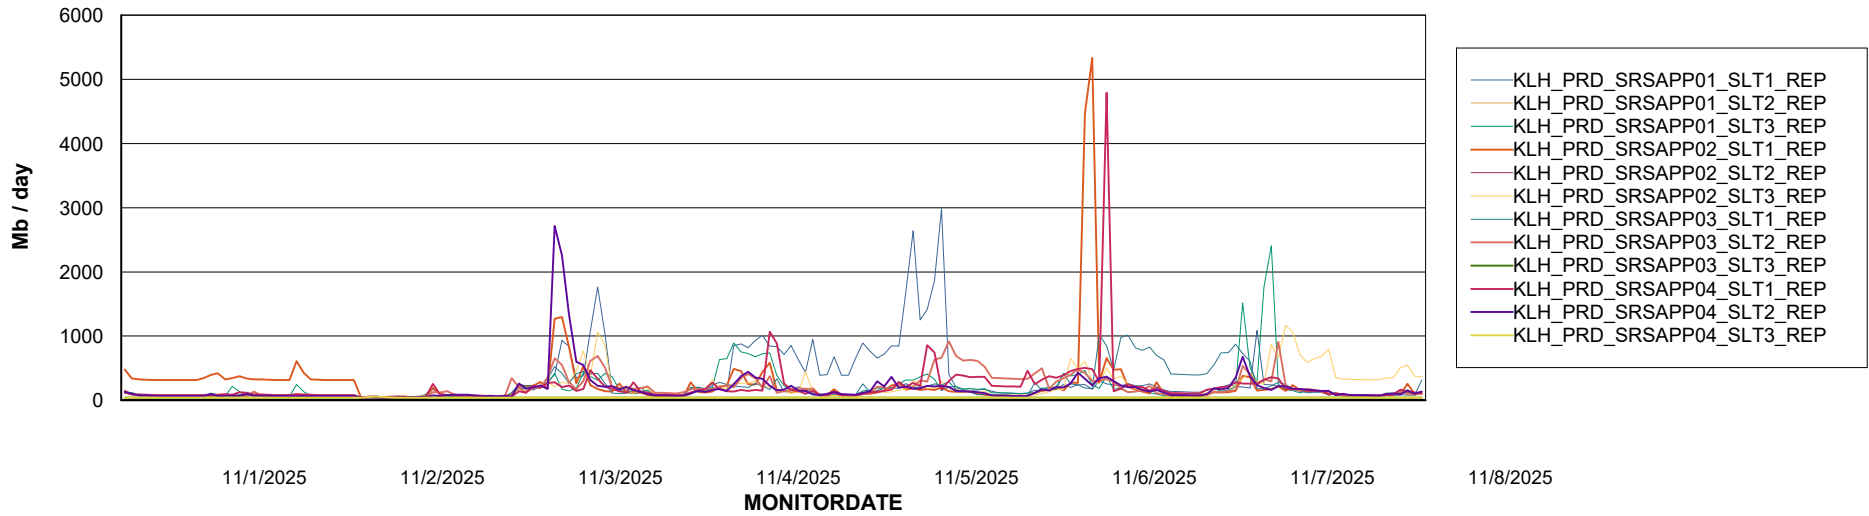

ABSSolute Application ReportServer Services

Avg memory used per ReportServer Service