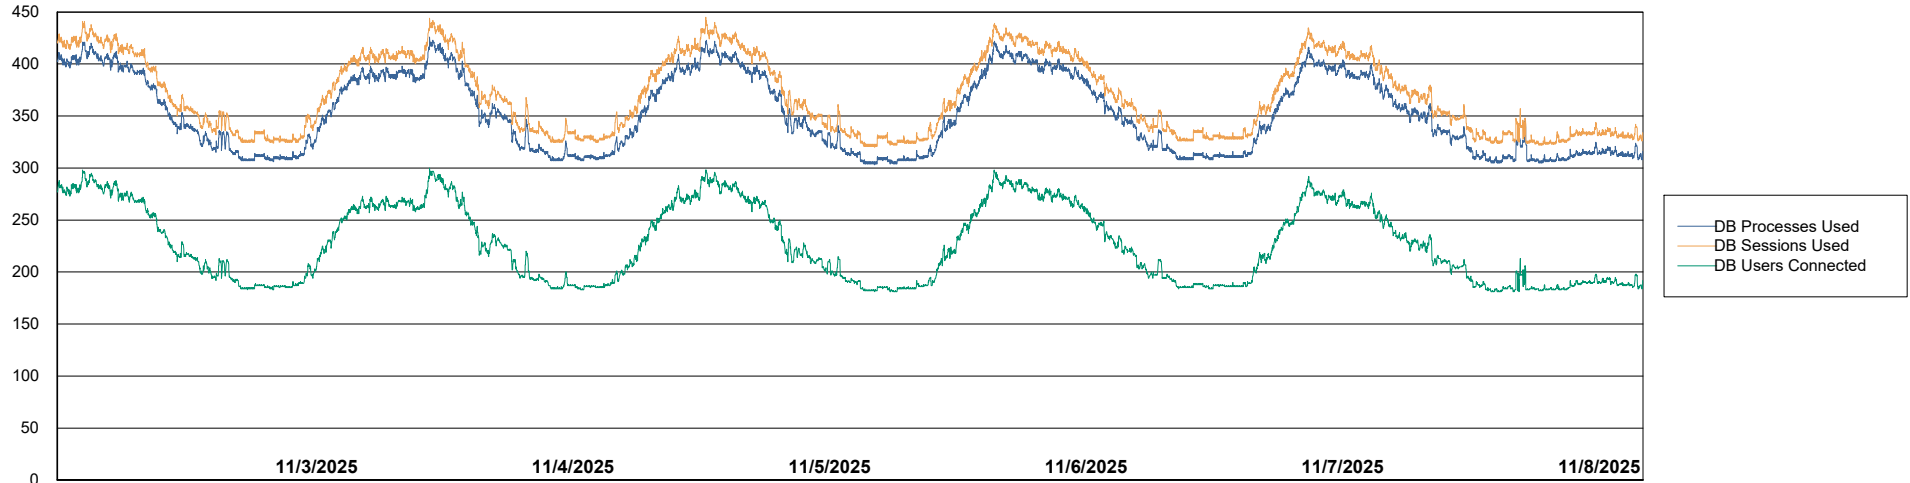

Weekly SLA Customer Report

Customer KLH_Production (24/7)
Database ID 139

Database Performance KLH_PRD_SRSBIDB02_ABS1

Weekly SLA Customer Report

Customer KLH_Production (24/7)
Database ID 139

Database Performance KLH_PRD_SRSD01_ABS1