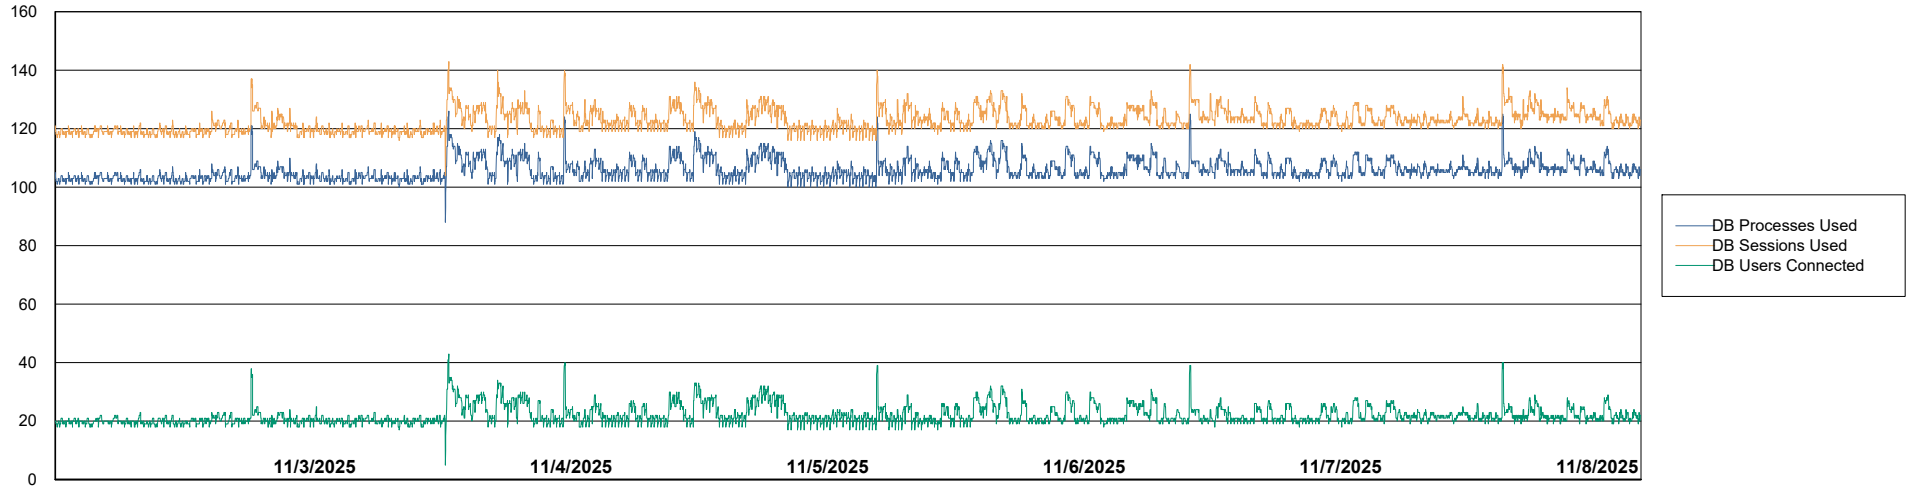

Weekly SLA Customer Report

Customer KLH_Production (24/7)
Database ID 139

Database Performance KLH_PRD_SRSBIDB02_ABS1

Weekly SLA Customer Report

Customer KLH_Production (24/7)
Database ID 139

Database Performance KLH_PRD_SRSD01_ABS1