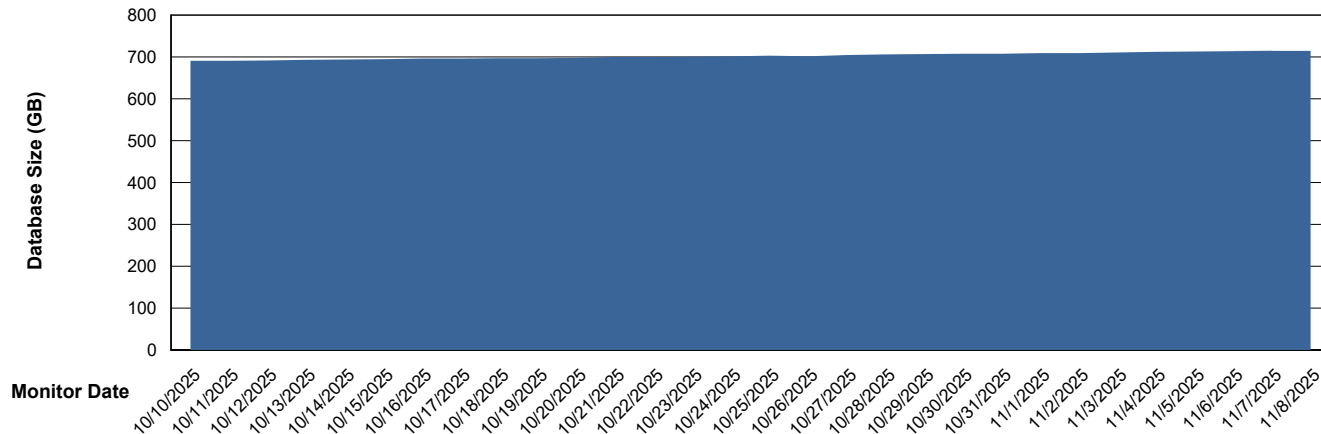

Customer KLH_Production (24/7)
Database ID 139

DATABASE SIZE KLH_PRD_SRSBIDB02_ABS1

Database growth over last month

DATABASE SIZE KLH_PRD_SRSDB01_ABS1

Database growth over last month

Weekly SLA Customer Report