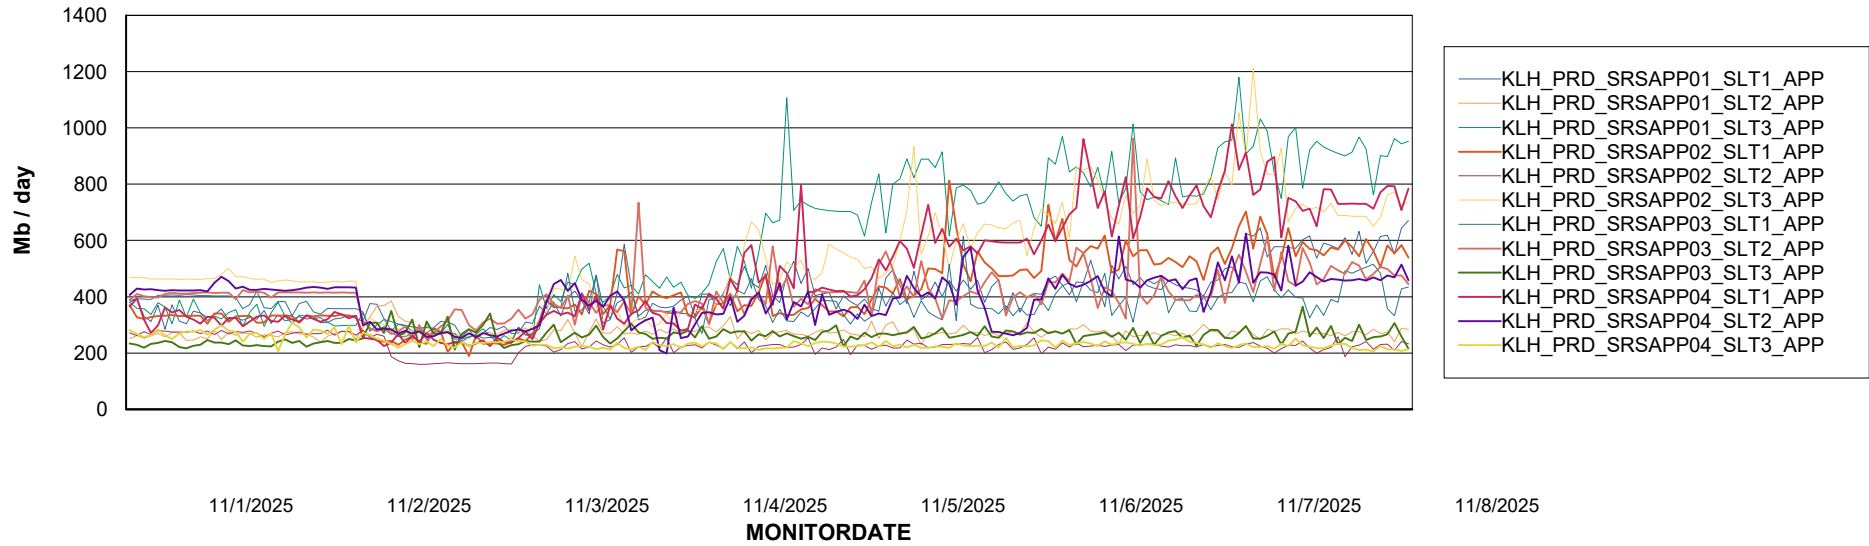

ABSSolute Application Server Services

Avg memory used per ABS Server Service