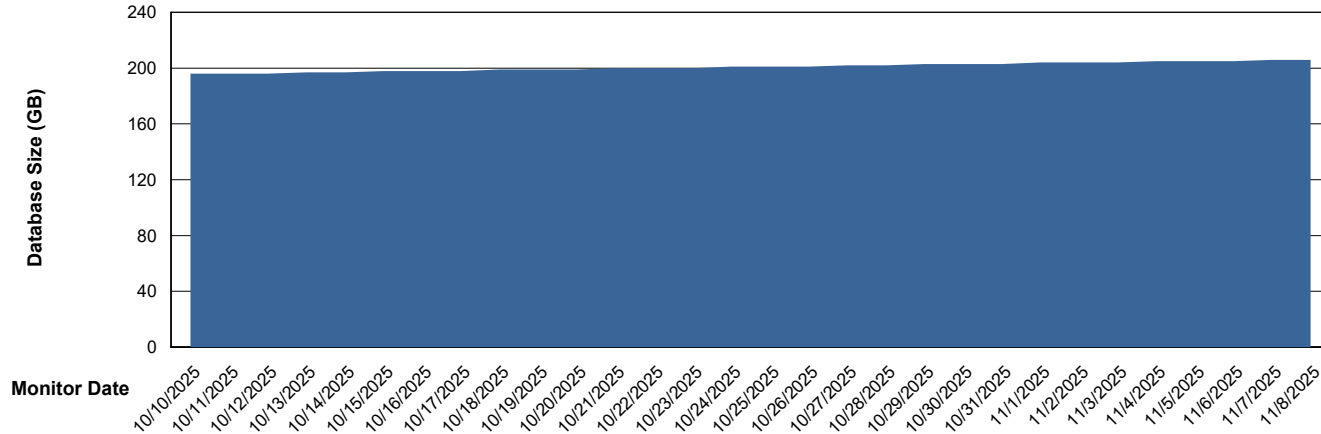

DATABASE SIZE KLH_PRD_SRSBIDB02_ABS1

Database growth over last month