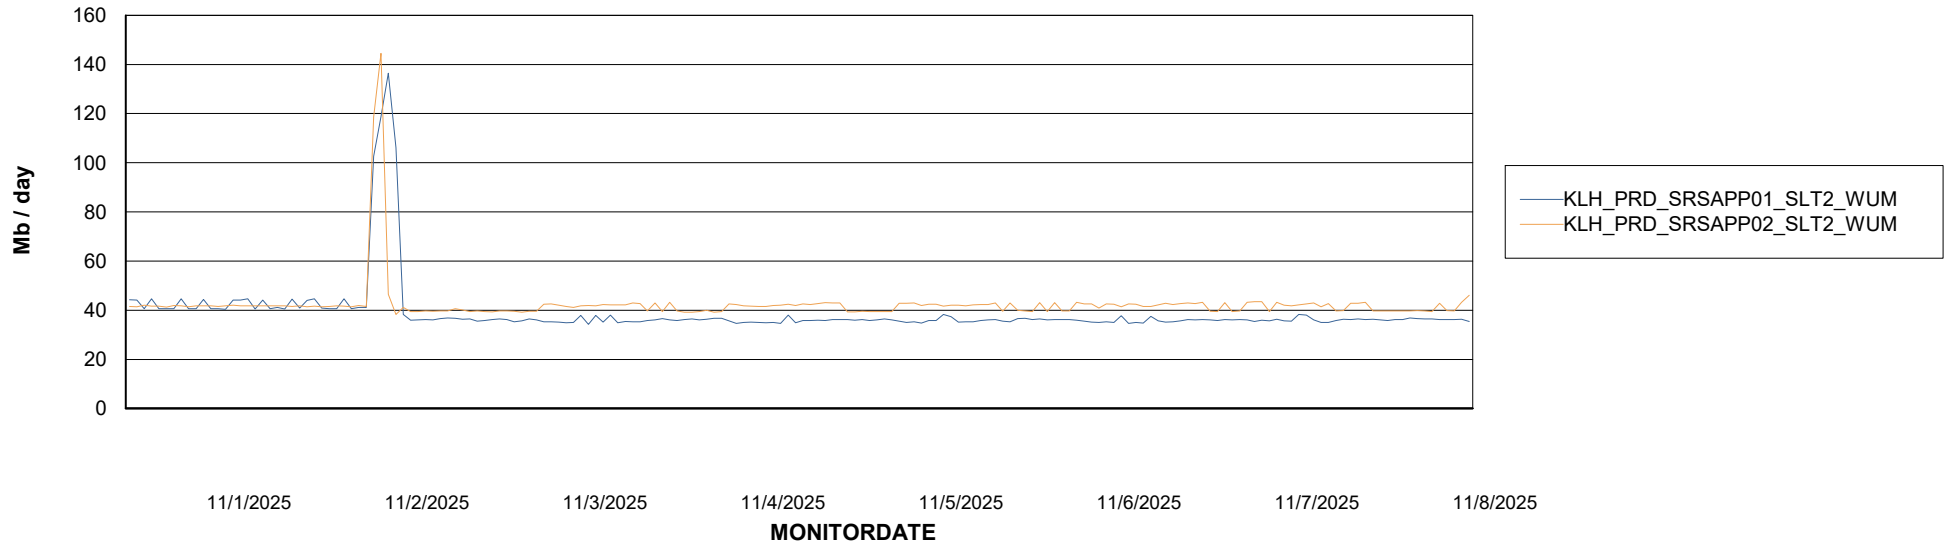

ABSolute Web Component Services

Avg memory used per ABS Web component