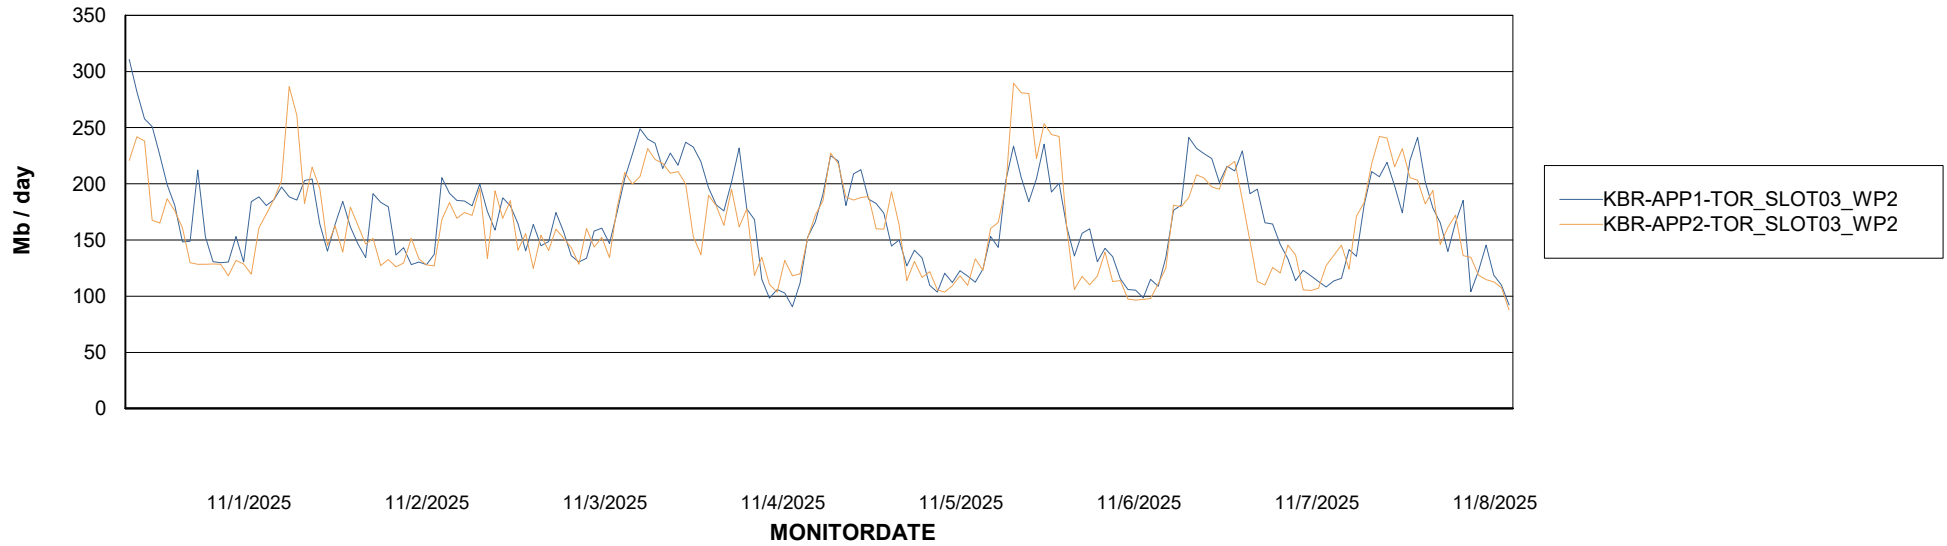

ABSSolute Web Component Services

Avg memory used per ABS Web component