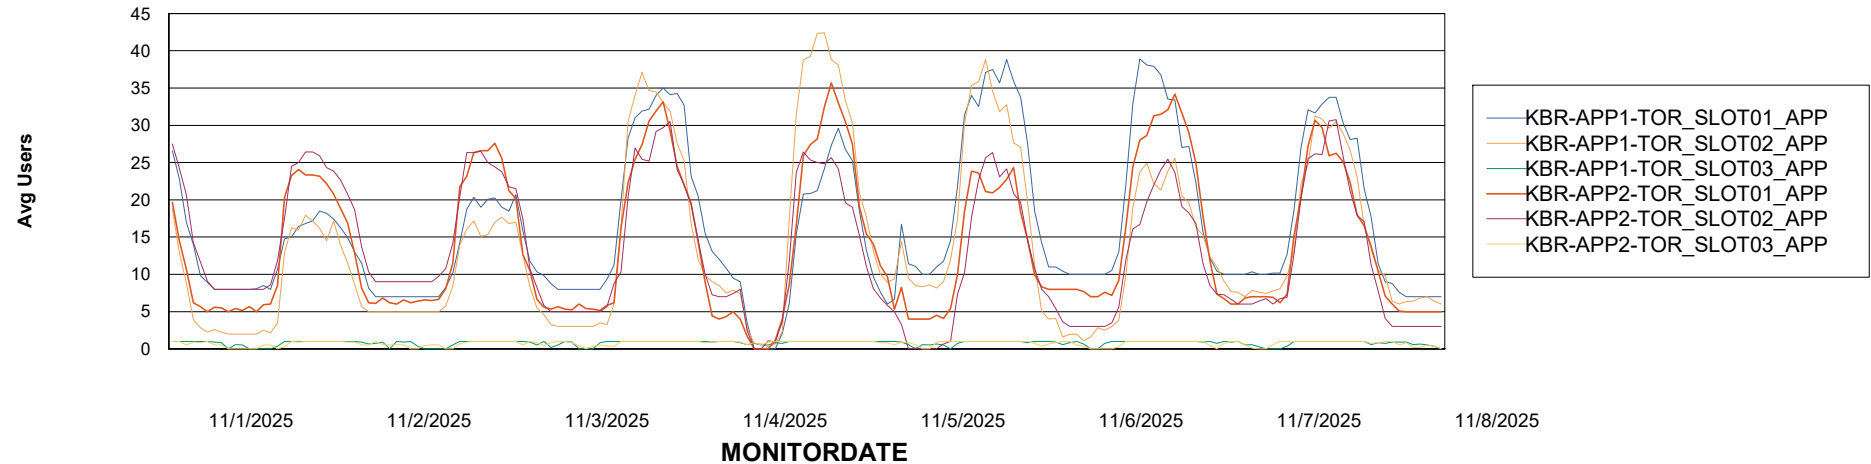

Avg users per day per ABS server