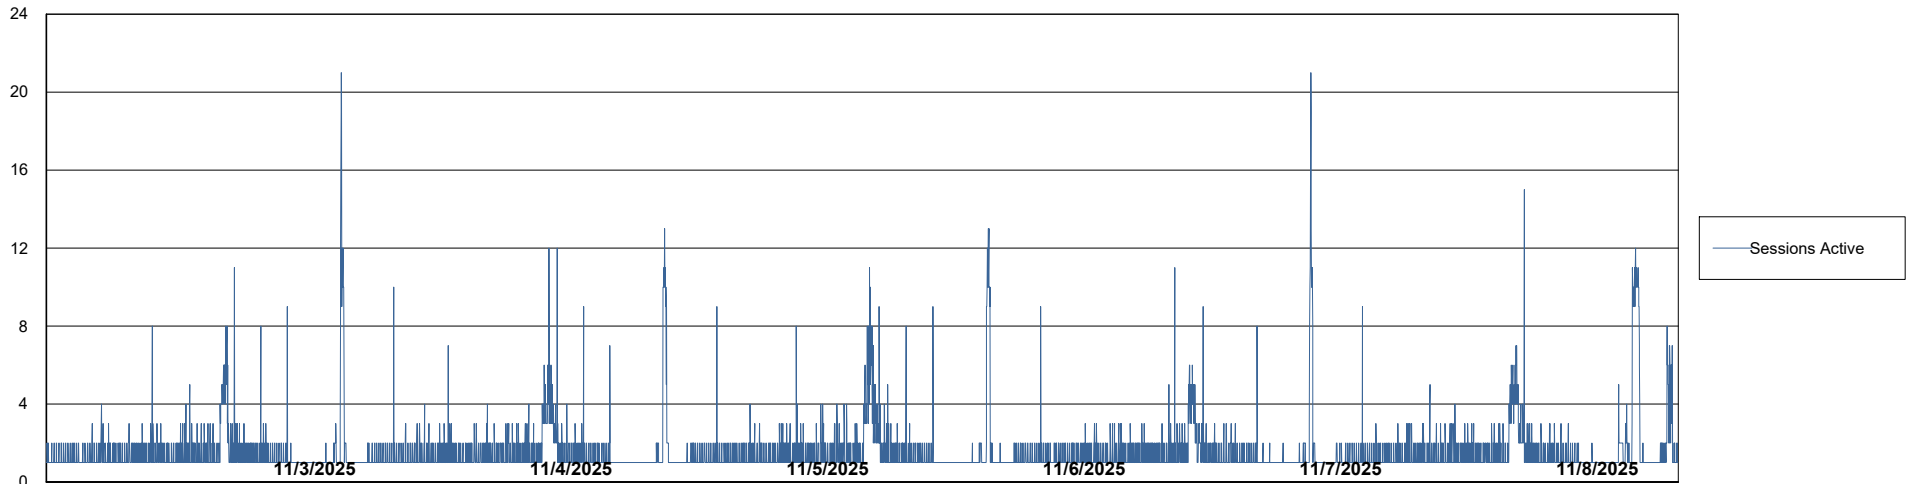

Weekly SLA Customer Report

Customer KBR OCI TOR Production
Database ID 200

Database Performance KBR-BI-TOR_PROD_ABS1

Weekly SLA Customer Report

Customer KBR OCI TOR Production
Database ID 200

Database Performance KBR-DBS1-TOR_PROD_ABS1