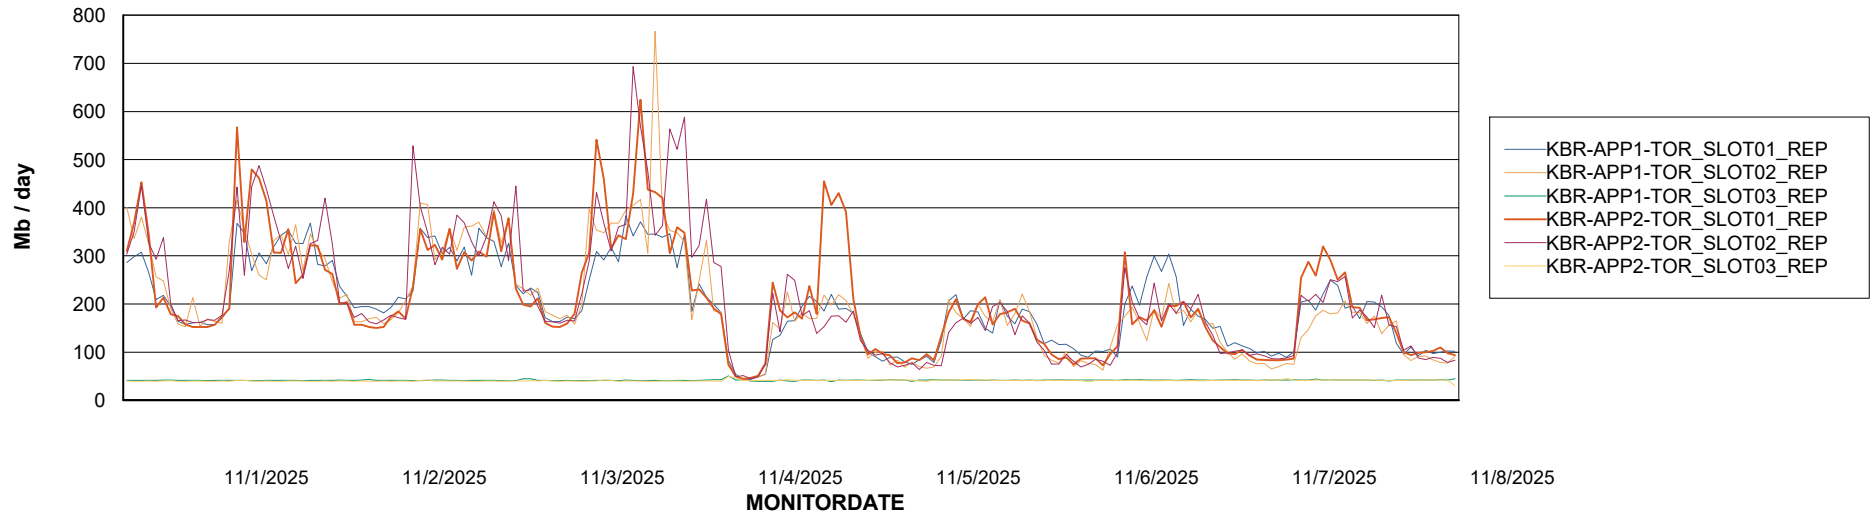

Avg memory used per ABS Server Service

Avg users per day per ABS server

Weekly SLA Customer Report

Customer KBR OCI TOR Production
Database ID 200

ABSSolute Application ReportServer Services

Avg memory used per ReportServer Service