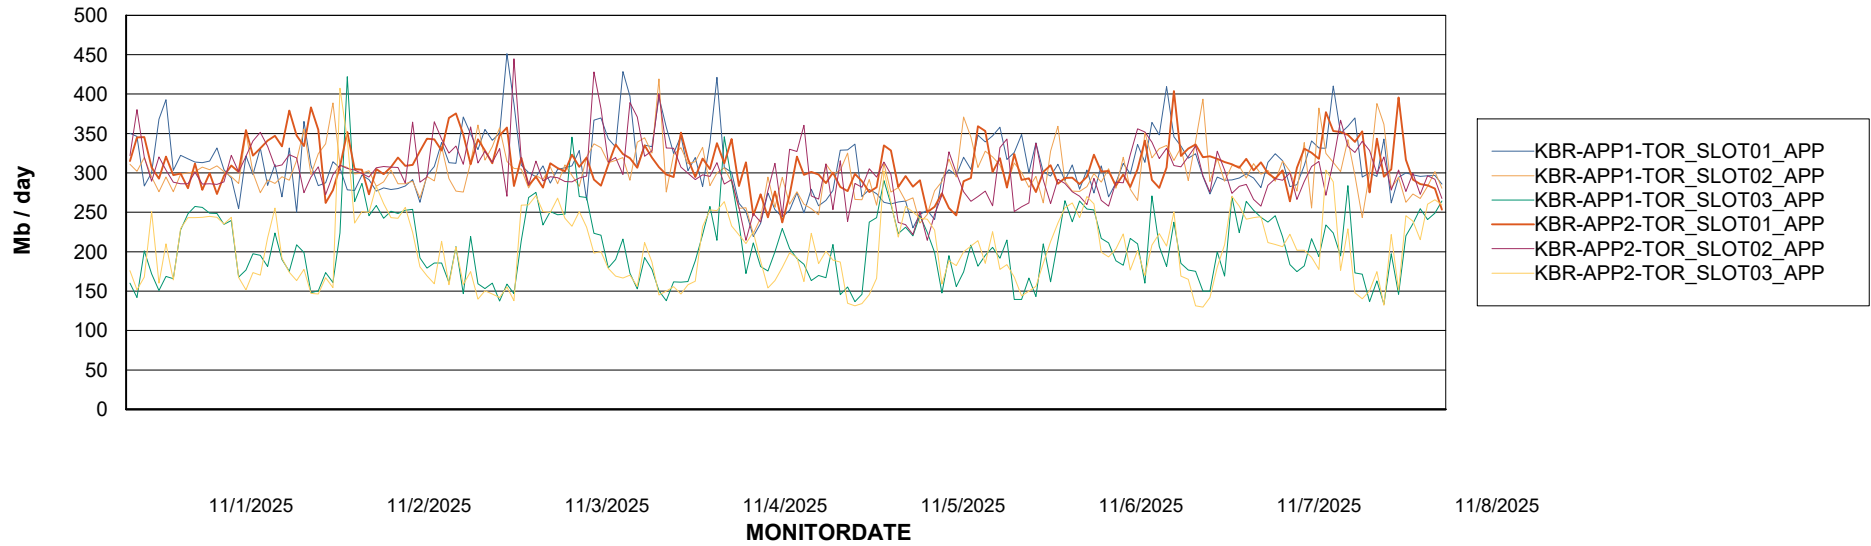

ABSolute Application Server Services

Avg memory used per ABS Server Service