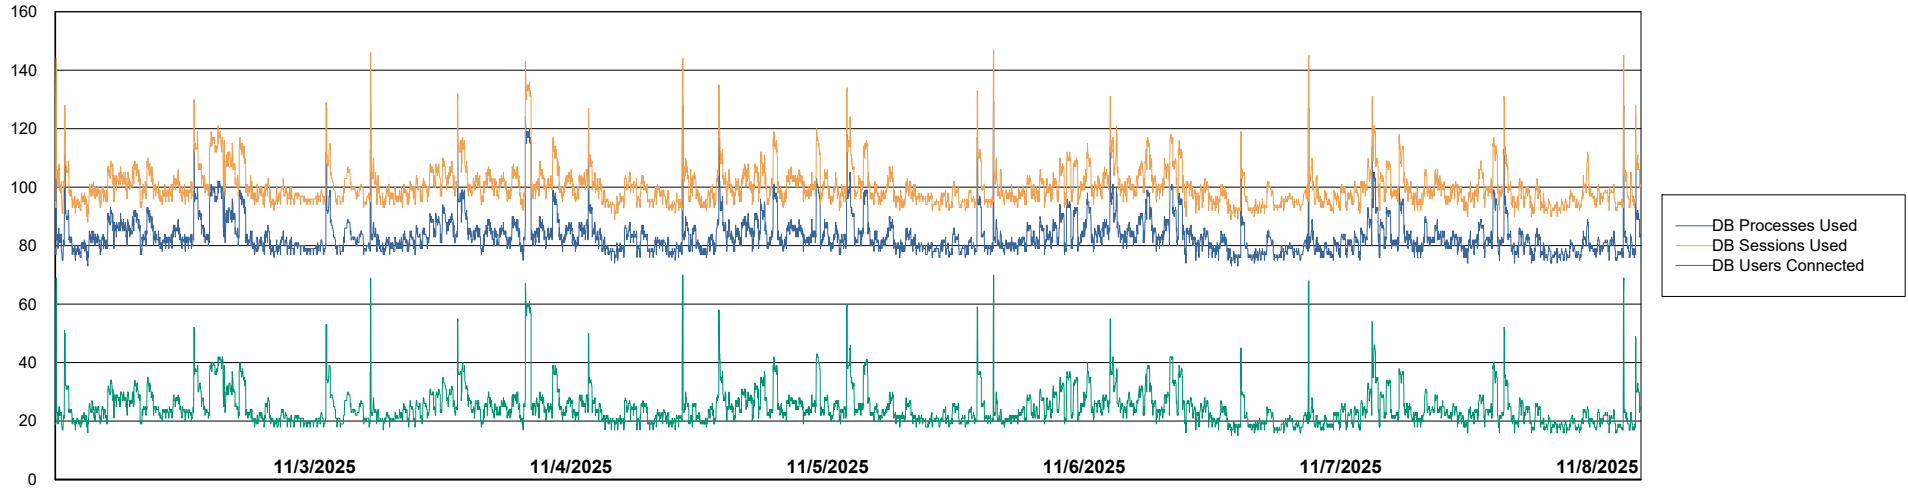

Database Performance KBR-BI-TOR_PROD_ABS1