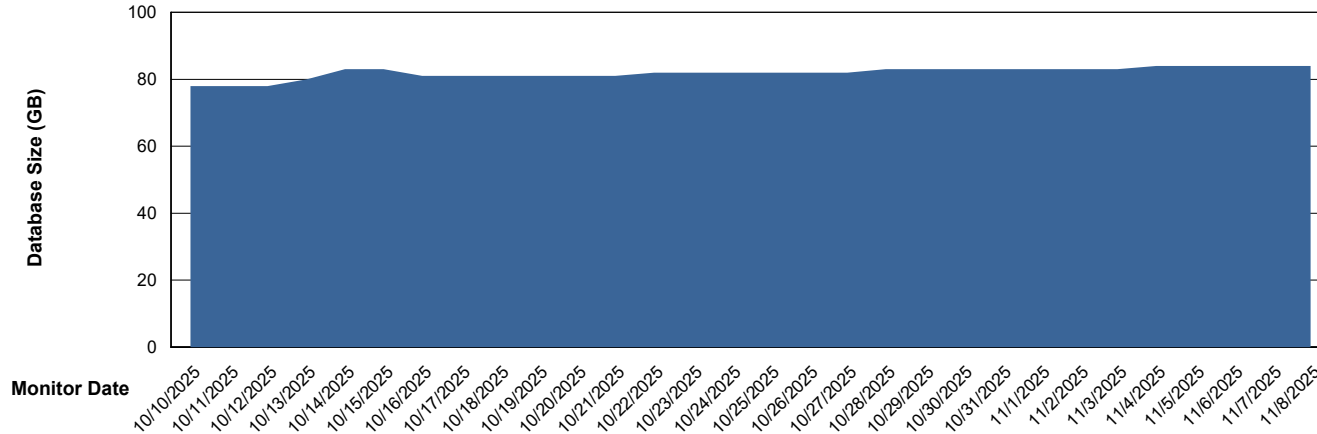

DATABASE SIZE KBR-BI-TOR_PROD_ABS1

Database growth over last month