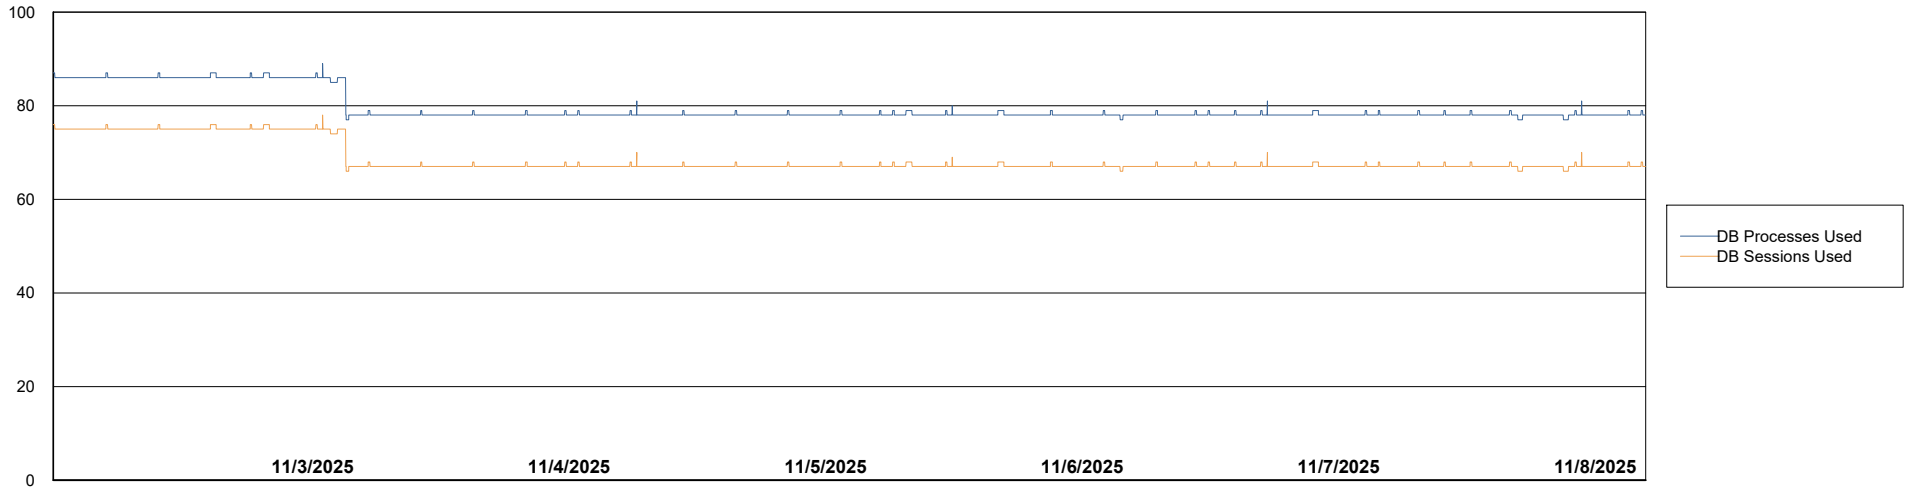

Database Performance KBR-DBS2-TOR_PROD_HSBABS1

DB Processes Max 4
DB Processes Max 0
DB Processes Max 1,000