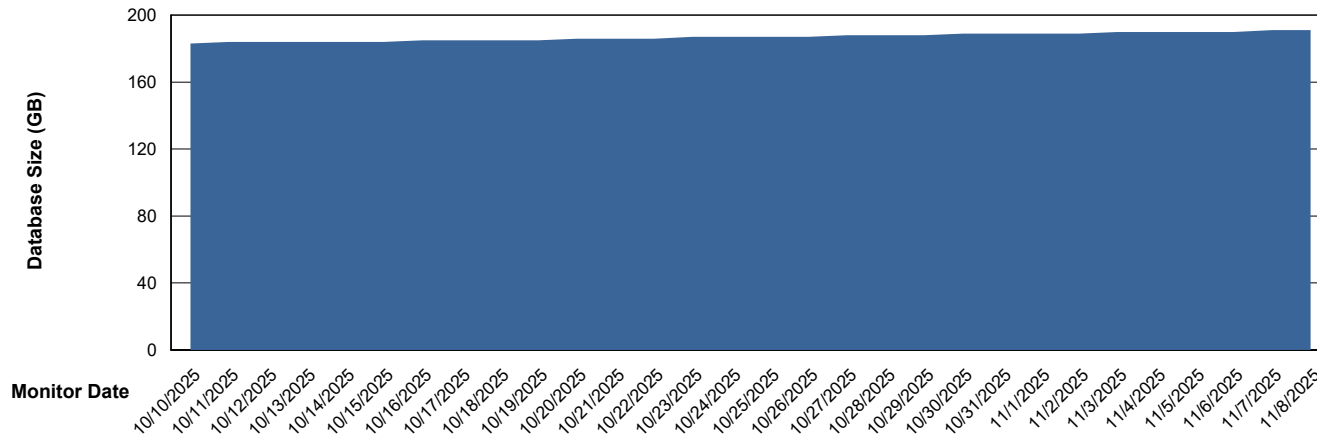

Customer KBR OCI TOR Production
Database ID 200

DATABASE SIZE KBR-BI-TOR_PROD_ABS1

Database growth over last month

DATABASE SIZE KBR-DBS1-TOR_PROD_ABS1

Database growth over last month

Weekly SLA Customer Report