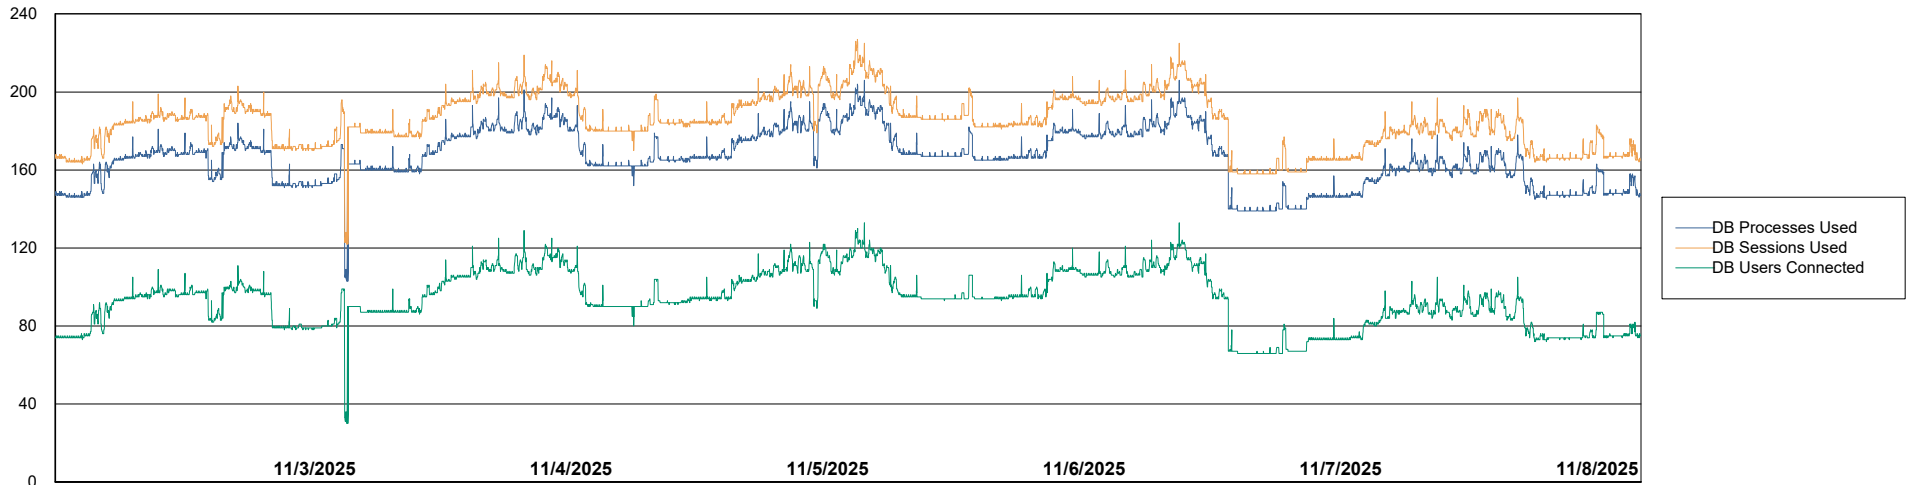

Weekly SLA Customer Report

Customer KBR OCI TOR Production
Database ID 200

Database Performance KBR-BI-TOR_PROD_ABS1

Weekly SLA Customer Report

Customer KBR OCI TOR Production
Database ID 200

Database Performance KBR-DBS1-TOR_PROD_ABS1