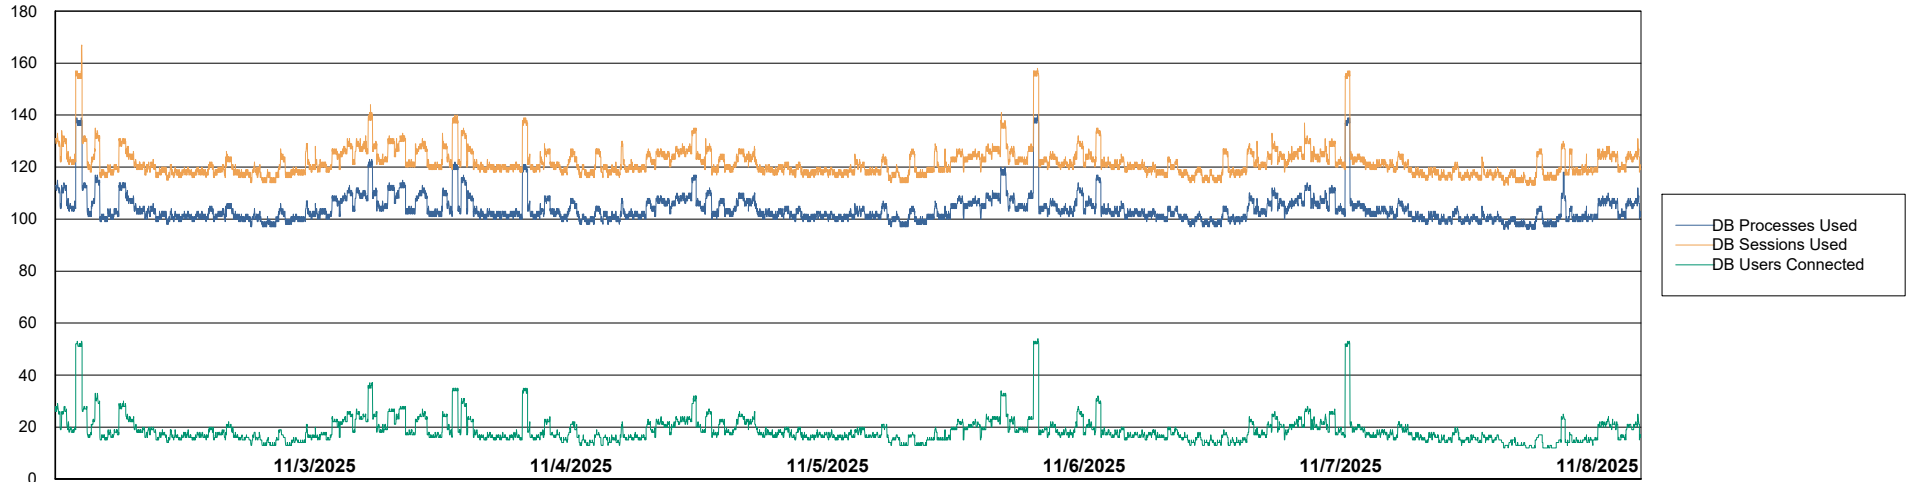

Database Performance JSG_PRD_BASHIR_DB_ABS1