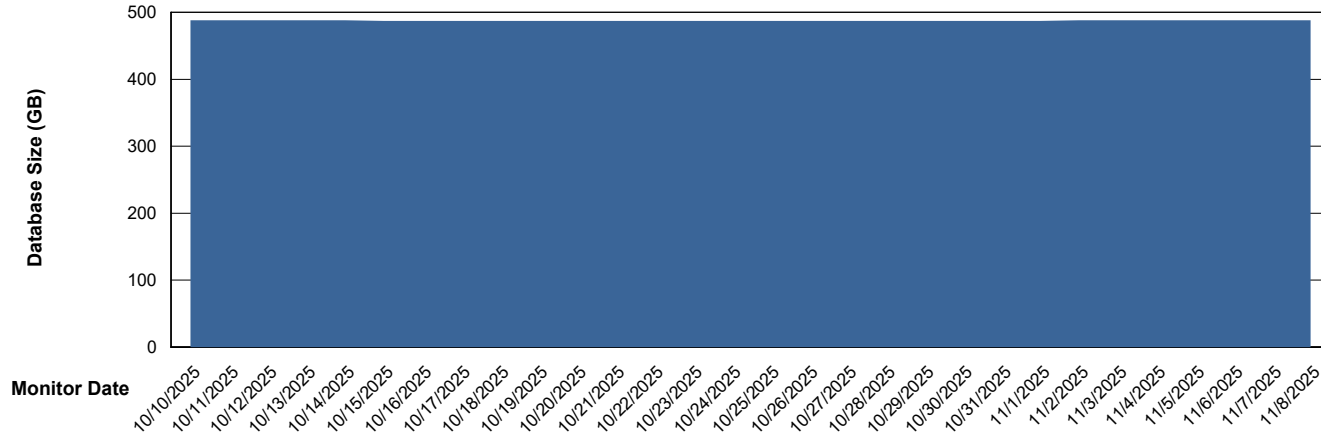

Weekly SLA Customer Report

Customer JSG_Production (24/7)
Database ID 102

Database Performance JSG_PRD_BASHIR_DB_ABS1

Weekly SLA Customer Report

Customer JSG_Production (24/7)
Database ID 102

Database Performance JSG_PRD_PICARD_DB_ABS1

DB Processes Max 1,000
DB Processes Max 4
DB Processes Max 0

Weekly SLA Customer Report

Customer JSG_Production (24/7)
Database ID 102

Database Performance JSG_PRD_RIKER_DB_HSBABS1

Weekly SLA Customer Report

Customer JSG_Production (24/7)
Database ID 102

DATABASE SIZE JSG_PRD_BASHIR_DB_ABS1

Database growth over last month

DATABASE SIZE JSG_PRD_RIKER_DB_HSBABS1

Database growth over last month

Weekly SLA Customer Report