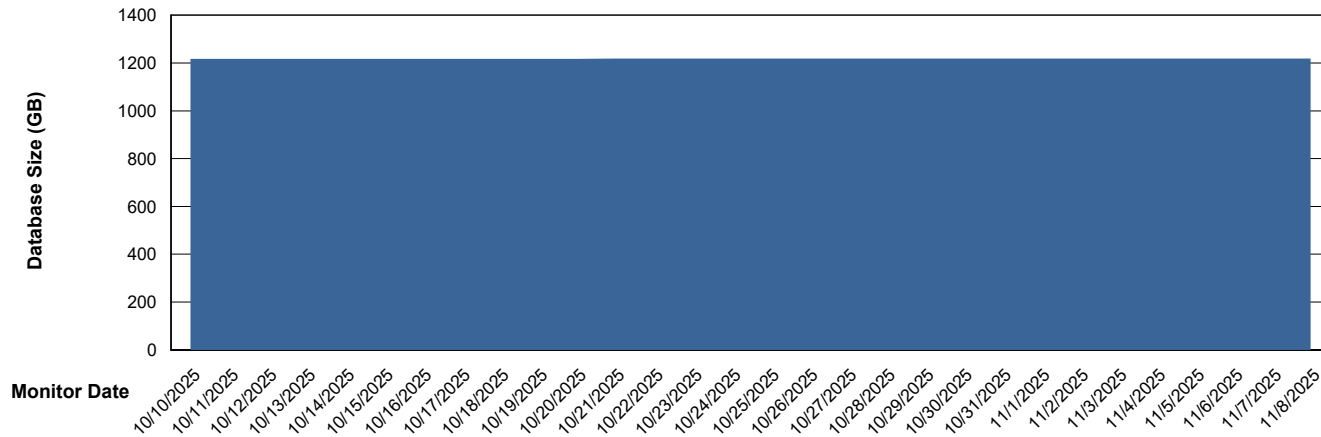

Customer JSG_Production (24/7)
Database ID 102

DATABASE SIZE JSG_PRD_BASHIR_DB_ABS1

Database growth over last month

DATABASE SIZE JSG_PRD_RIKER_DB_HSBABS1

Database growth over last month

Weekly SLA Customer Report