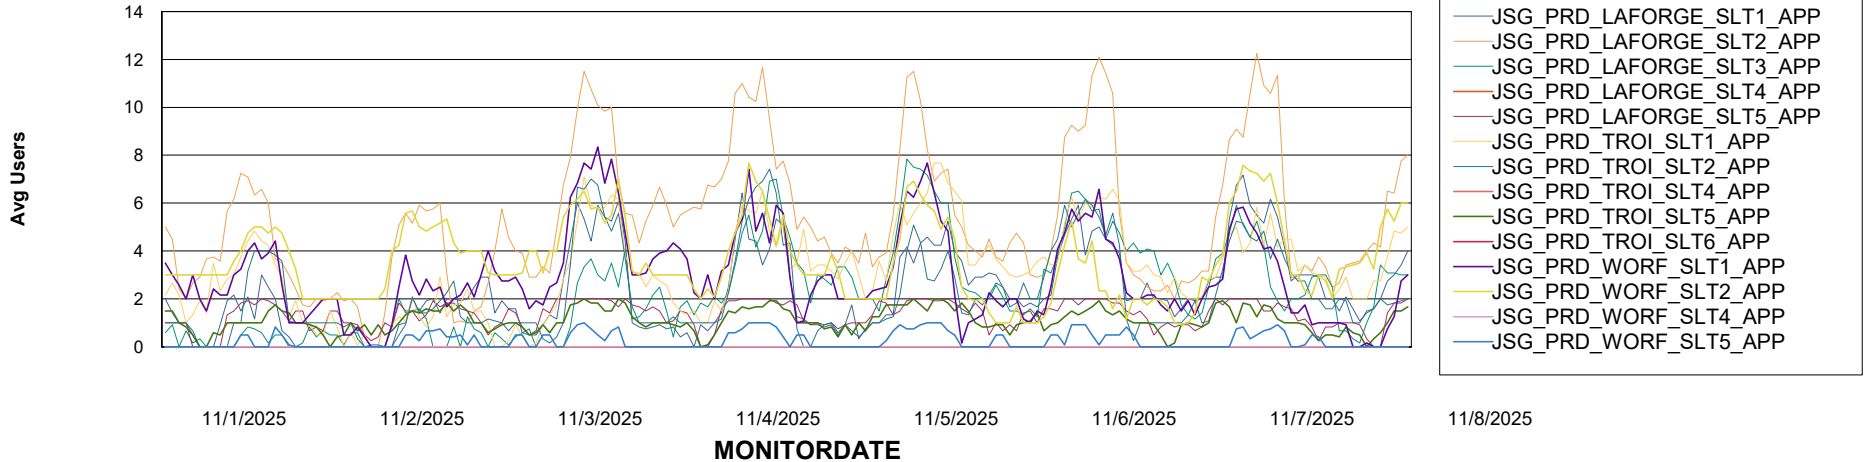

Avg users per day per ABS server