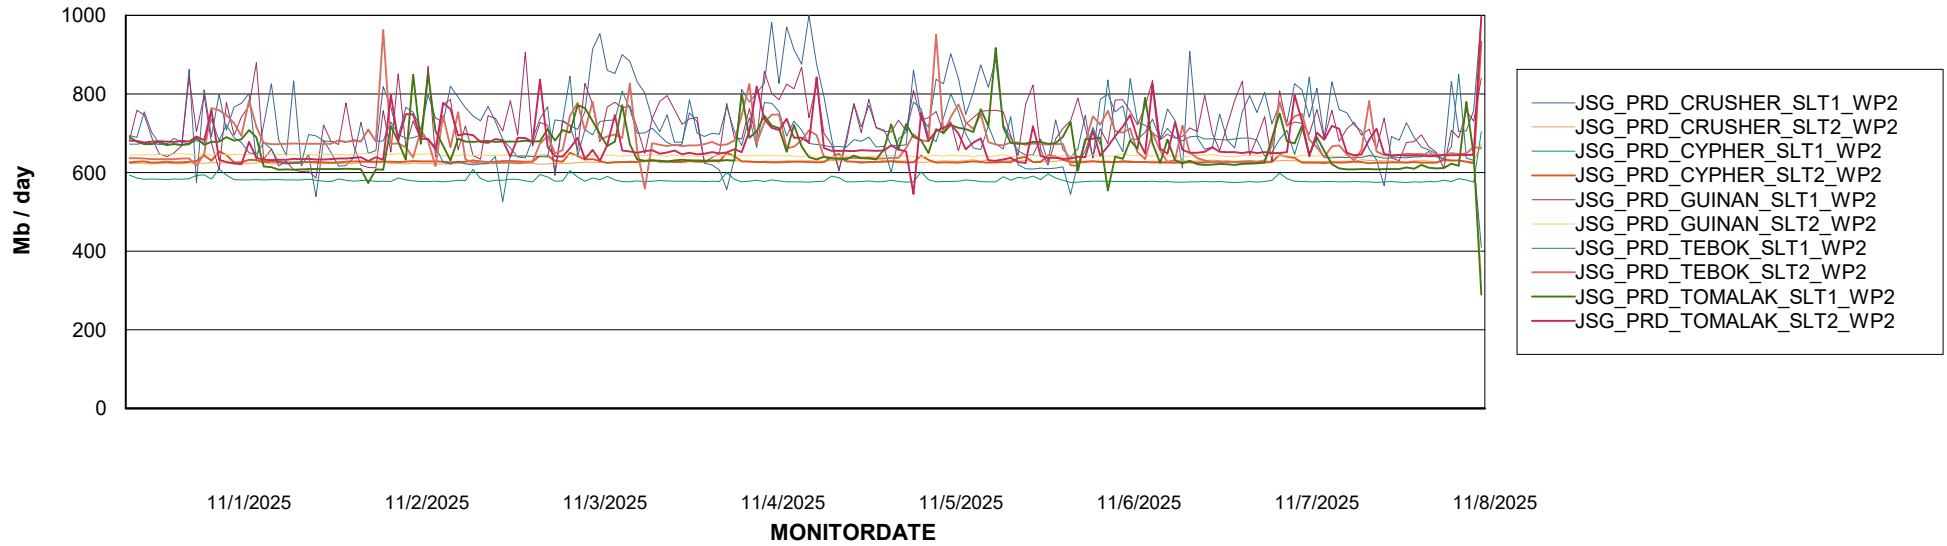

ABSSolute Web Component Services

Avg memory used per ABS Web component