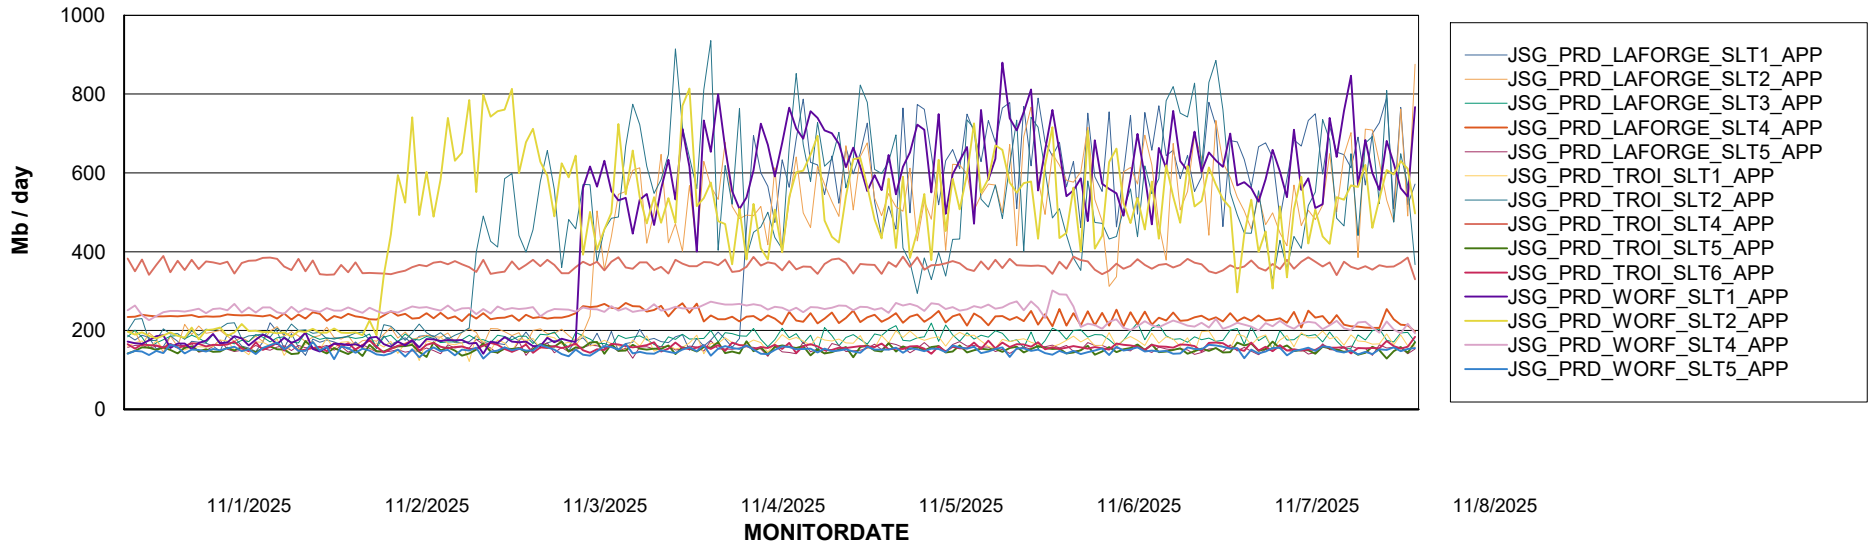

ABSSolute Application Server Services

Avg memory used per ABS Server Service