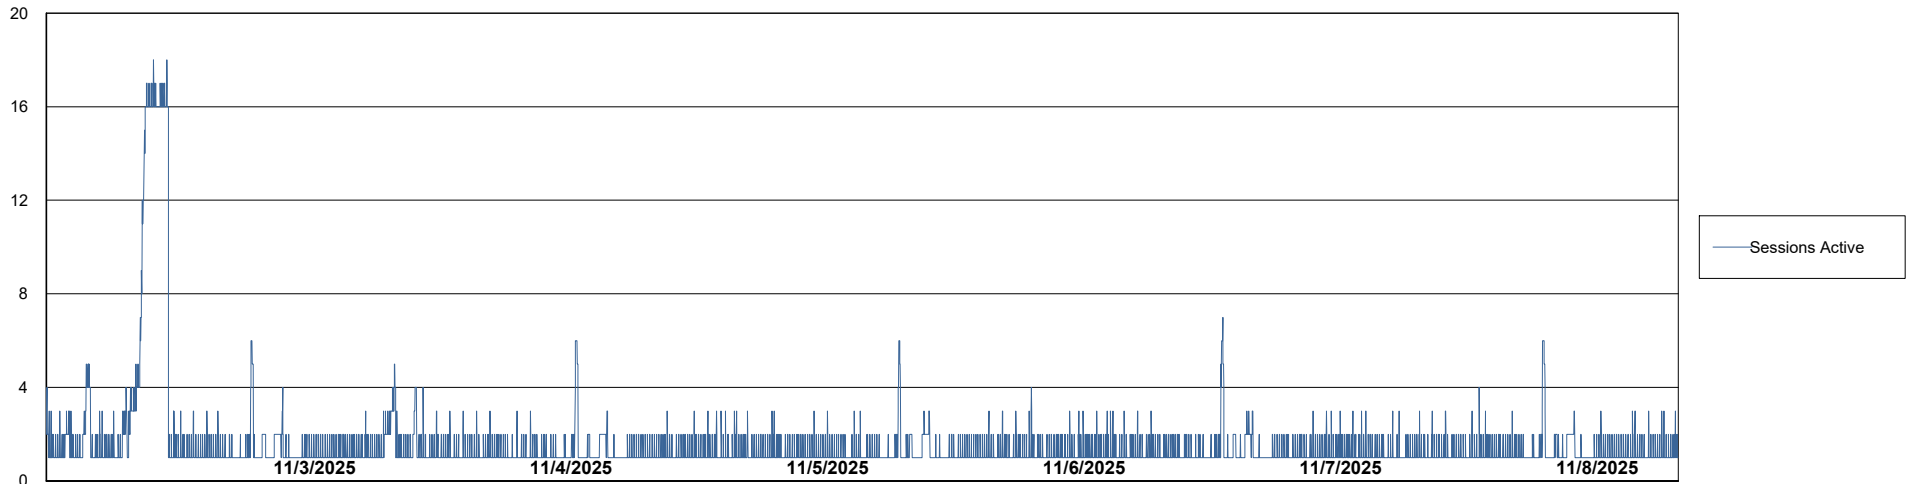

Weekly SLA Customer Report

Customer JSG_Production (24/7)
Database ID 102

Database Performance JSG_PRD_BASHIR_DB_ABS1

Weekly SLA Customer Report

Customer JSG_Production (24/7)
Database ID 102

Database Performance JSG_PRD_PICARD_DB_ABS1

DB Processes Max 1,000
DB Processes Max 4
DB Processes Max 0

Weekly SLA Customer Report

Customer JSG_Production (24/7)
Database ID 102

Database Performance JSG_PRD_RIKER_DB_HSBABS1

Weekly SLA Customer Report