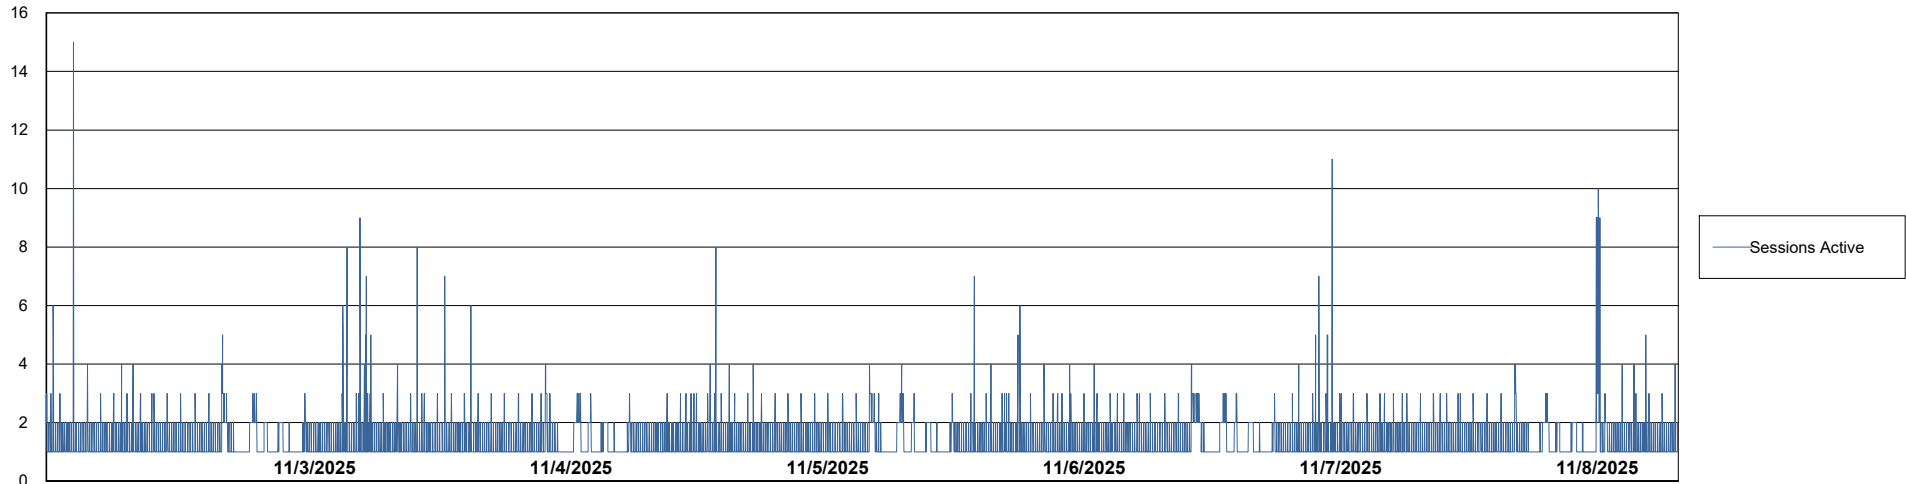

Weekly SLA Customer Report

Customer JSG_Production (24/7)
 Database ID 102

Harddisk Usage JSG_PRD_WORF

	Free disk space on C: (%)	Total disk space on C: (Gb)	Used disk space on C: (Gb)
11/8/2025	48	149	77
11/7/2025	48	149	77
11/6/2025	48	149	77
11/5/2025	48	149	77
11/4/2025	48	149	77
11/3/2025	48	149	77
11/2/2025	48	149	77

Weekly SLA Customer Report

Customer JSG_Production (24/7)
Database ID 102

Database Performance JSG_PRD_BASHIR_DB_ABS1

Weekly SLA Customer Report

Customer JSG_Production (24/7)
Database ID 102

Database Performance JSG_PRD_PICARD_DB_ABS1