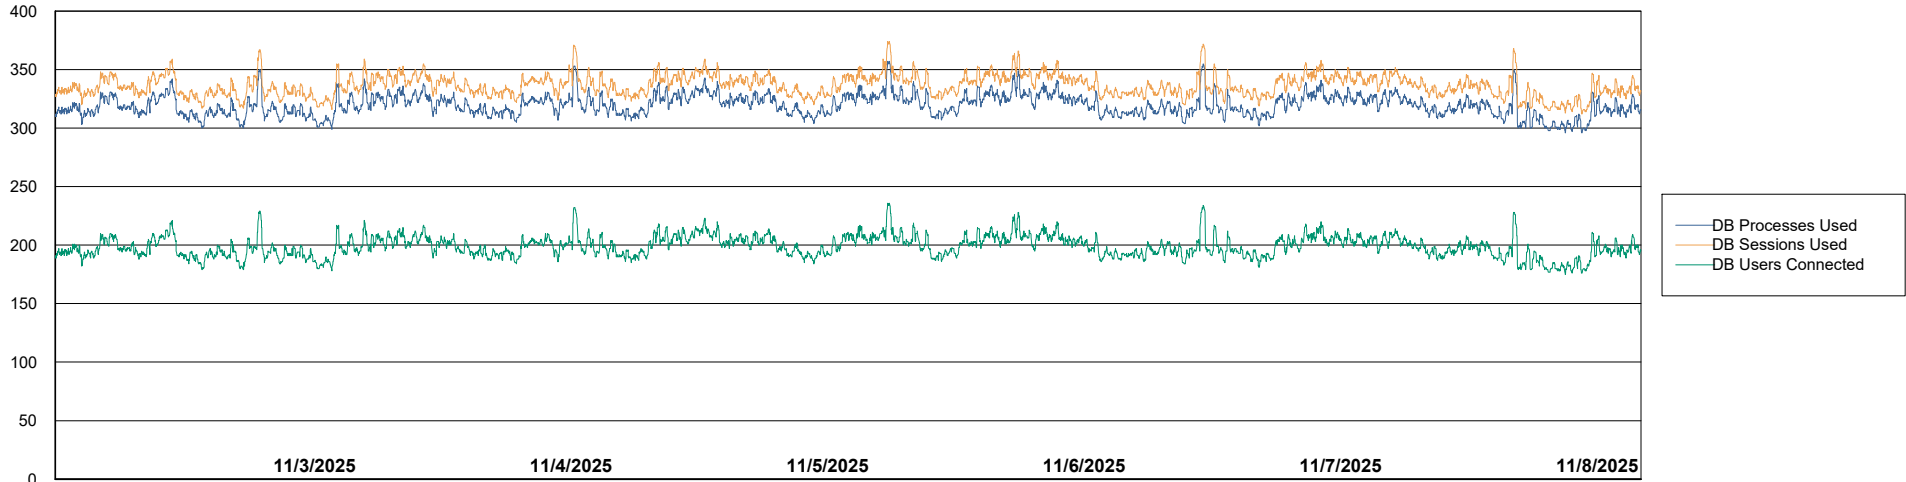

DB Processes Max 1,000
DB Processes Max 4
DB Processes Max 0

Weekly SLA Customer Report

Customer JSG_Production (24/7)
Database ID 102

Database Performance JSG_PRD_RIKER_DB_HSBABS1

Weekly SLA Customer Report