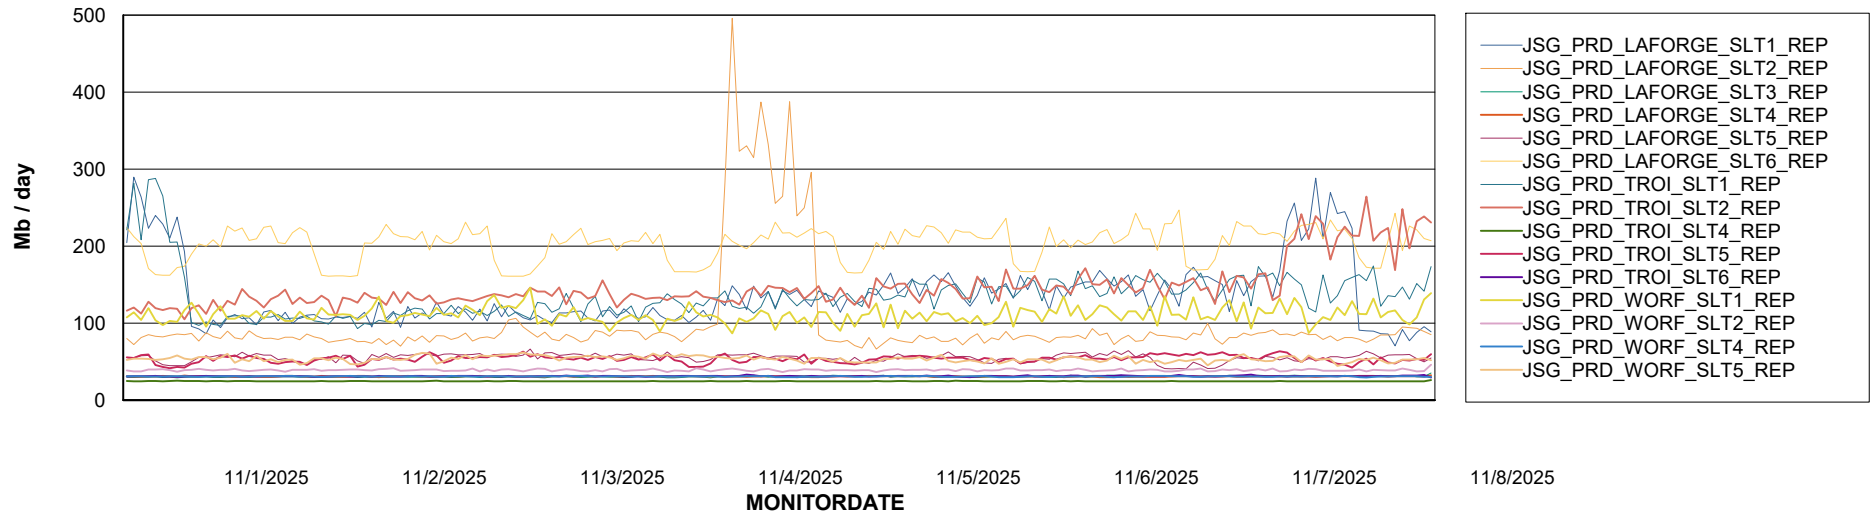

ABSSolute Application ReportServer Services

Avg memory used per ReportServer Service