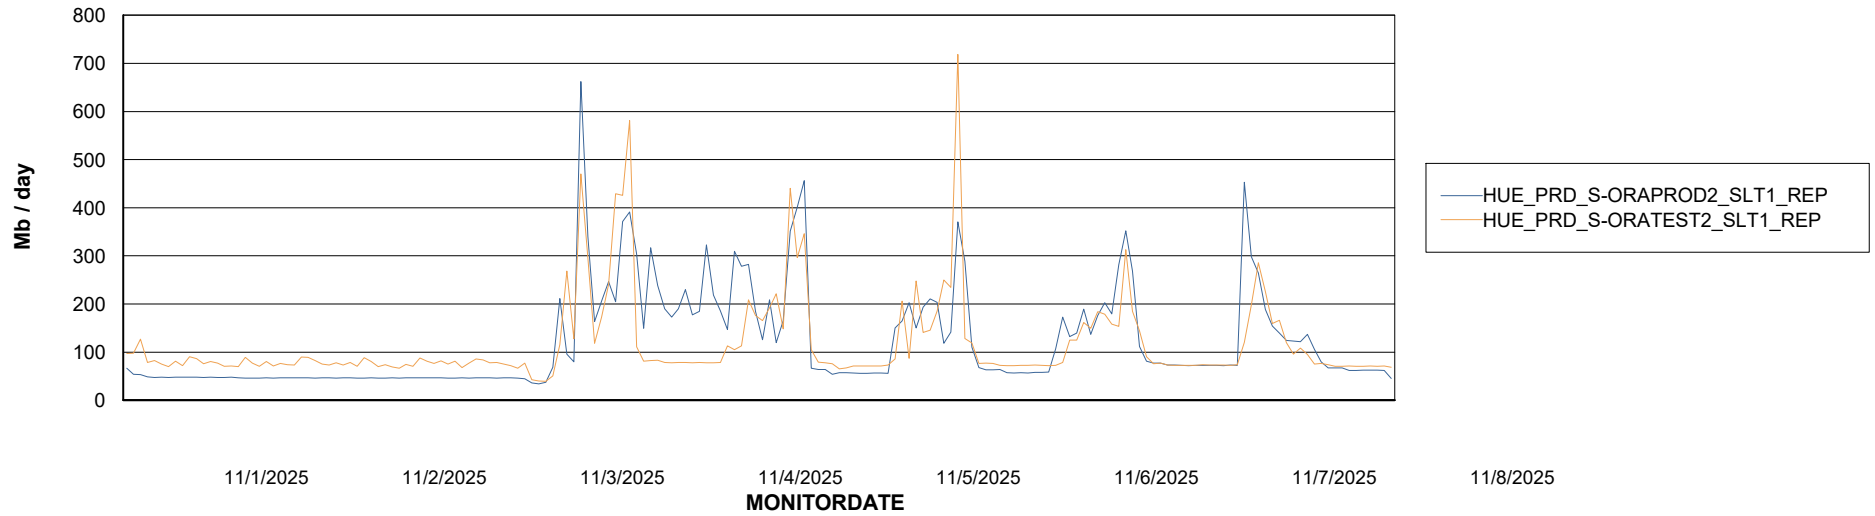

ABSSolute Application ReportServer Services

Avg memory used per ReportServer Service