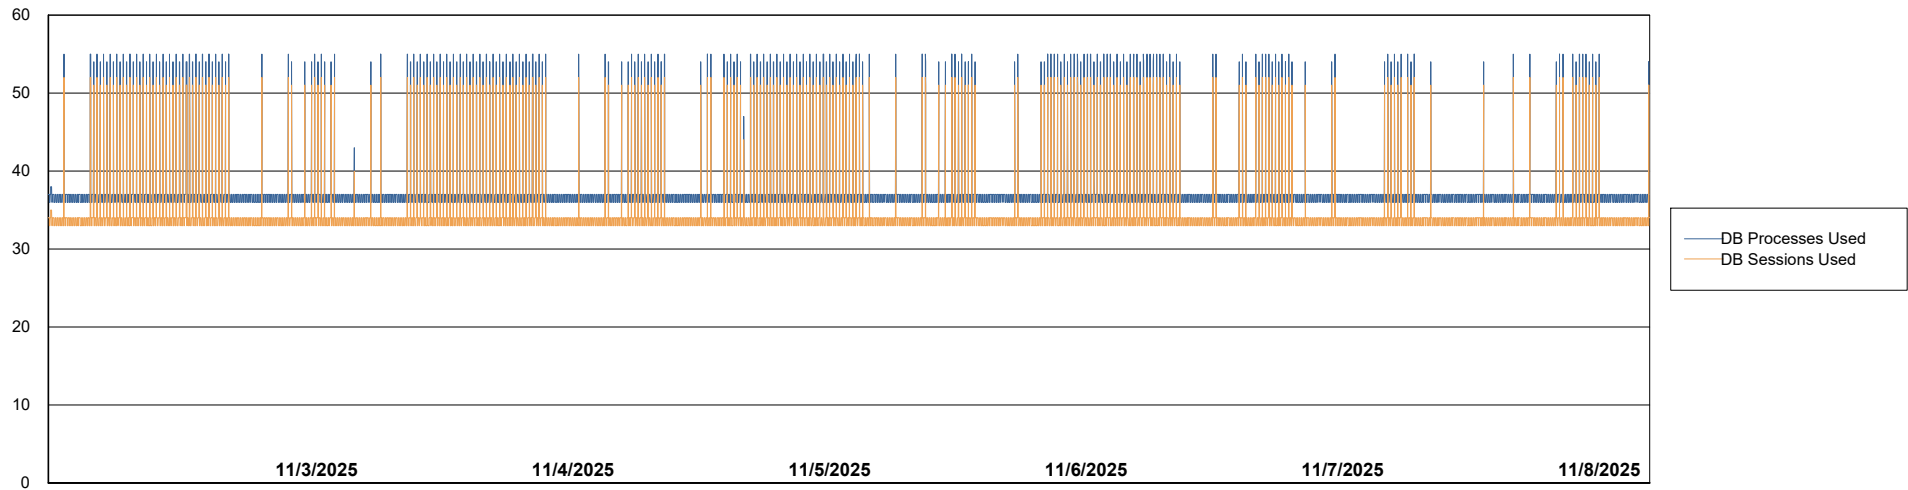

# Weekly SLA Customer Report

Customer HUE\_Production  
Database ID 154

Database Performance HUE\_PRD\_S-ORATEST2\_HSBABS1

DB Processes Max 1,000