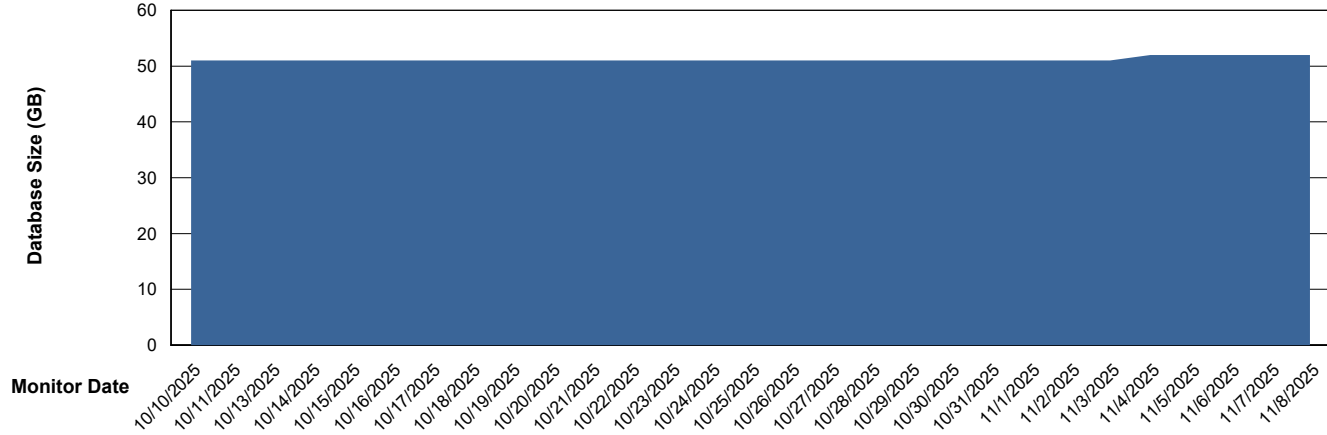

DATABASE SIZE HUE_PRD_S-ORABI2024_ABS1

Database growth over last month