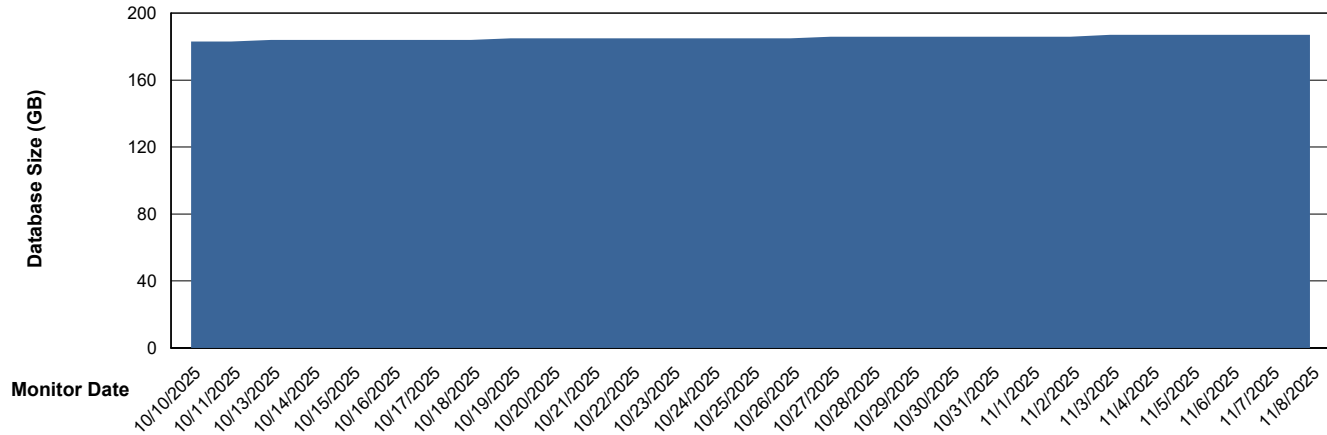

# Weekly SLA Customer Report

Customer HUE\_Production  
Database ID 154

DATABASE SIZE HUE\_PRD\_S-ORABI2024\_ABS1

### Database growth over last month