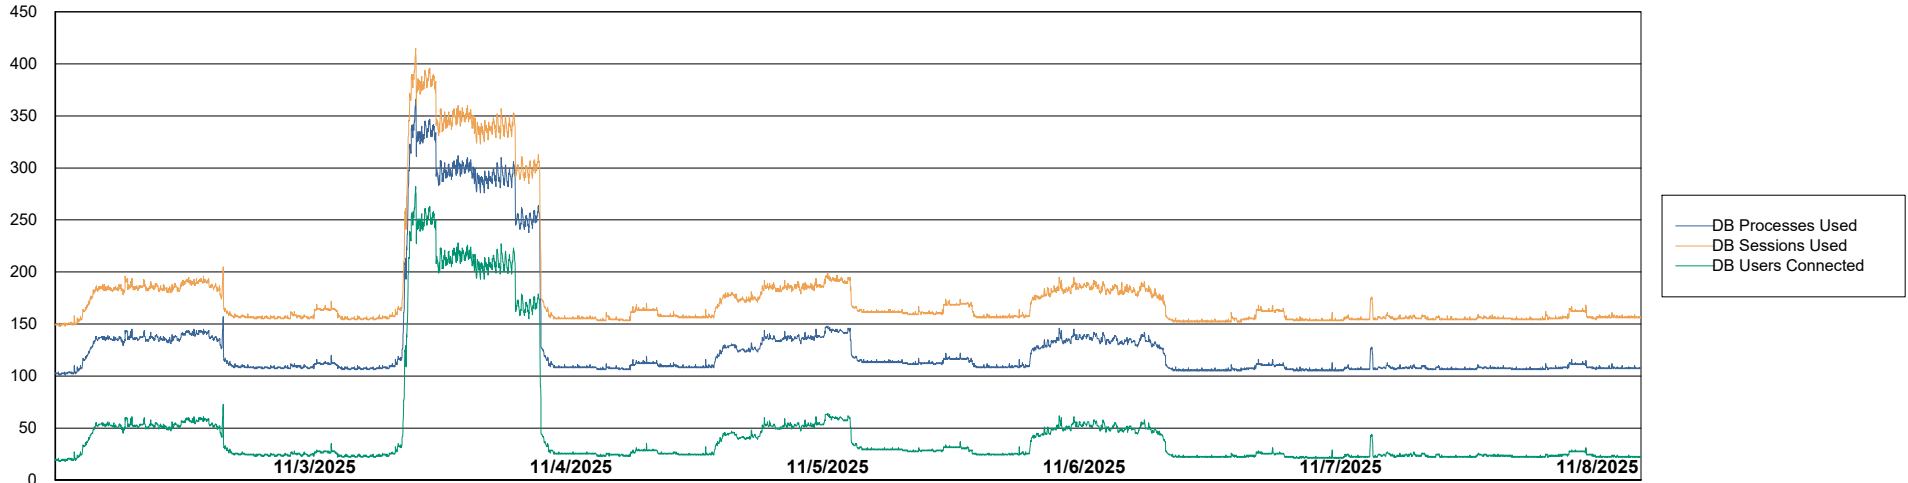

Database Performance HUE_PRD_S-ORAPROD2_ABS1