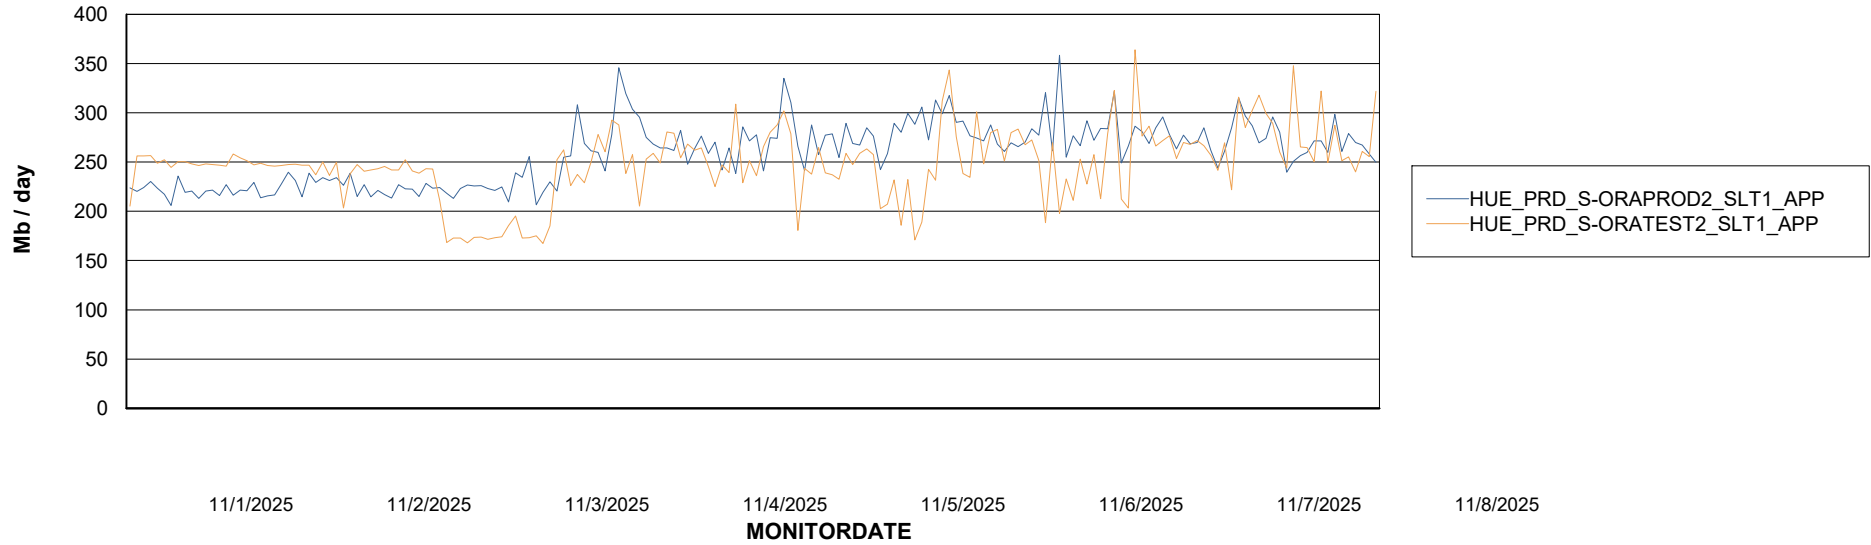

ABSSolute Application Server Services

Avg memory used per ABS Server Service