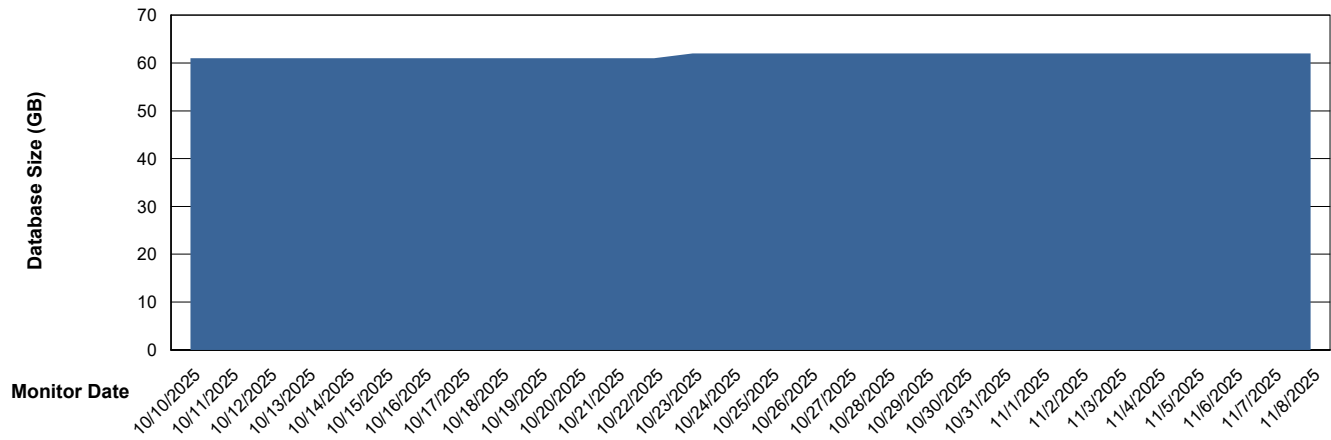

DB Processes Max 1,000
DB Processes Max 0

Weekly SLA Customer Report

Customer ELJ Production
Database ID 72

Database Performance ELJ_PRD_FRASEQXPRDDB03_ABS1

Weekly SLA Customer Report

Customer ELJ Production
Database ID 72

DATABASE SIZE ELJ_PRD_FRASEQXPRDDB01_ABS1

Database growth over last month

DATABASE SIZE ELJ_PRD_FRASEQXPRDDB03_ABS1

Database growth over last month

Weekly SLA Customer Report

Customer ELJ Production
 Database ID 72