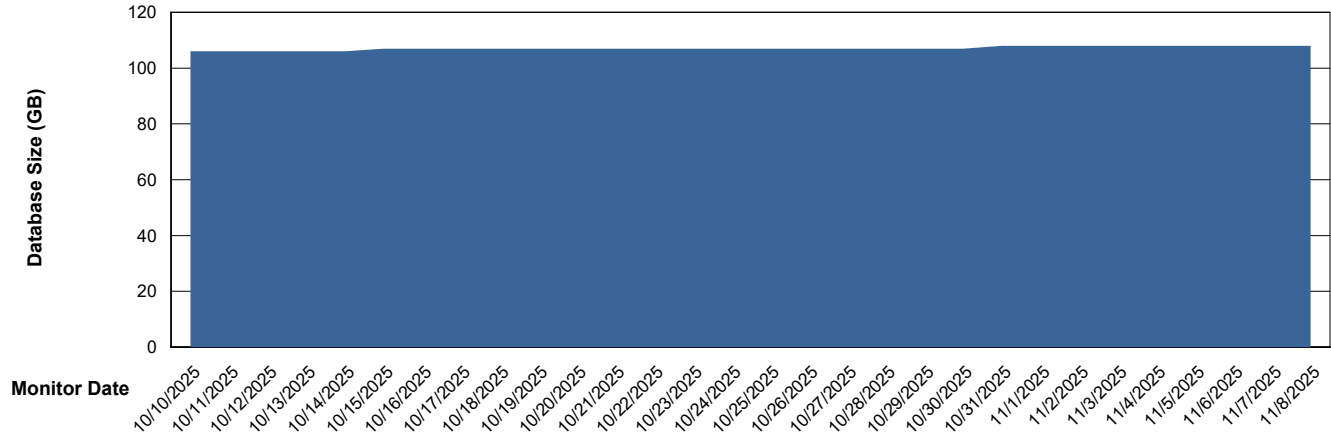

DB Processes Max 1,000
DB Processes Max 0

Weekly SLA Customer Report

Customer ELJ Production
Database ID 72

Database Performance ELJ_PRD_FRASEQXPRDDB03_ABS1

Weekly SLA Customer Report

Customer ELJ Production
Database ID 72

DATABASE SIZE ELJ_PRD_FRASEQXPRDDB01_ABS1

Database growth over last month

DATABASE SIZE ELJ_PRD_FRASEQXPRDDB03_ABS1

Database growth over last month

Weekly SLA Customer Report

Customer ELJ Production
 Database ID 72