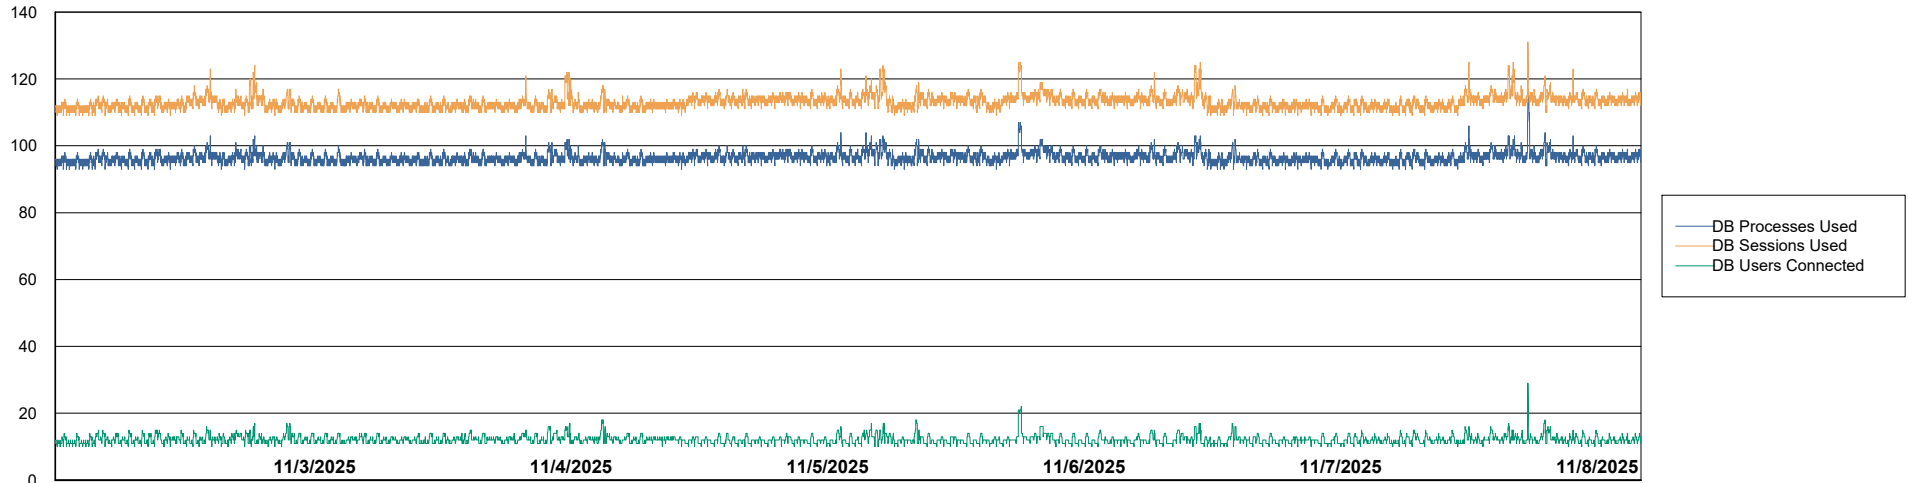

DB Processes Max 1,000
DB Processes Max 0

Weekly SLA Customer Report

Customer ELJ Production
Database ID 72

Database Performance ELJ_PRD_FRASEQXPRDDB03_ABS1

Weekly SLA Customer Report

Customer ELJ Production
Database ID 72