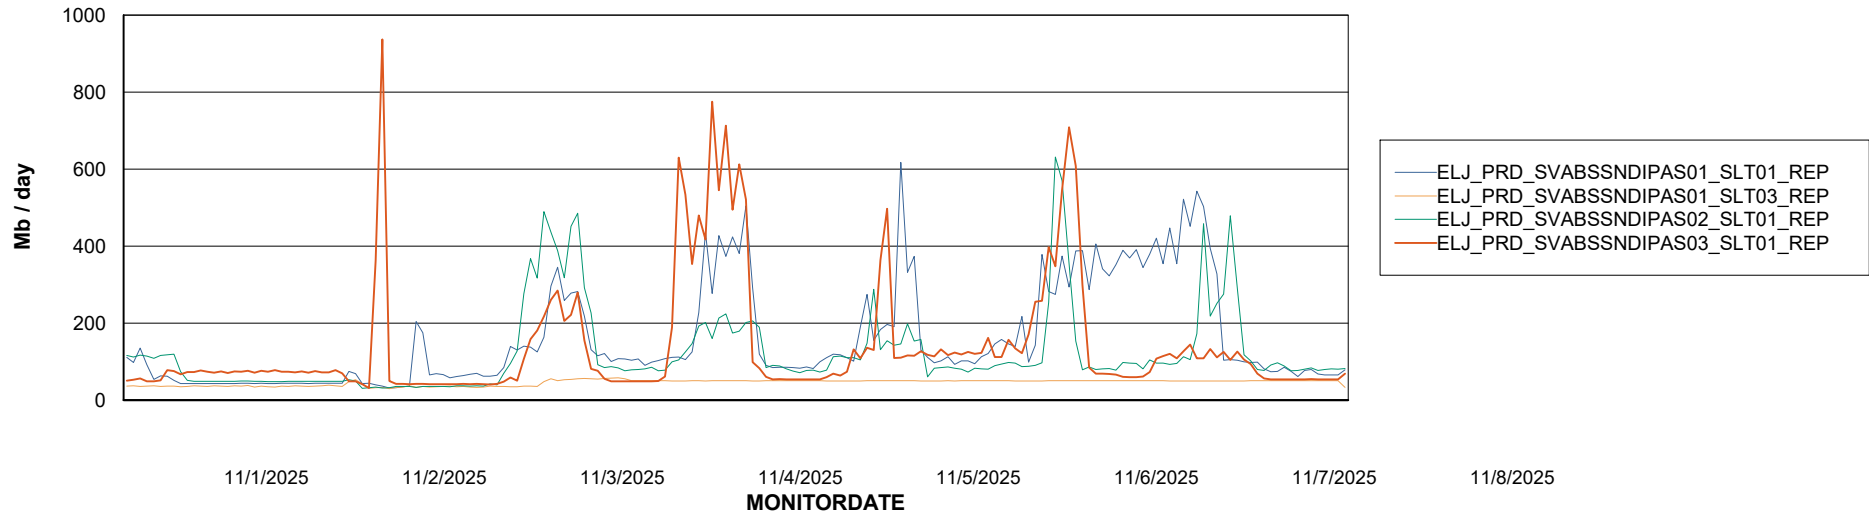

Avg memory used per ABS Server Service

Avg users per day per ABS server

Weekly SLA Customer Report

Customer ELJ Production
Database ID 72

ABSSolute Application ReportServer Services

Avg memory used per ReportServer Service