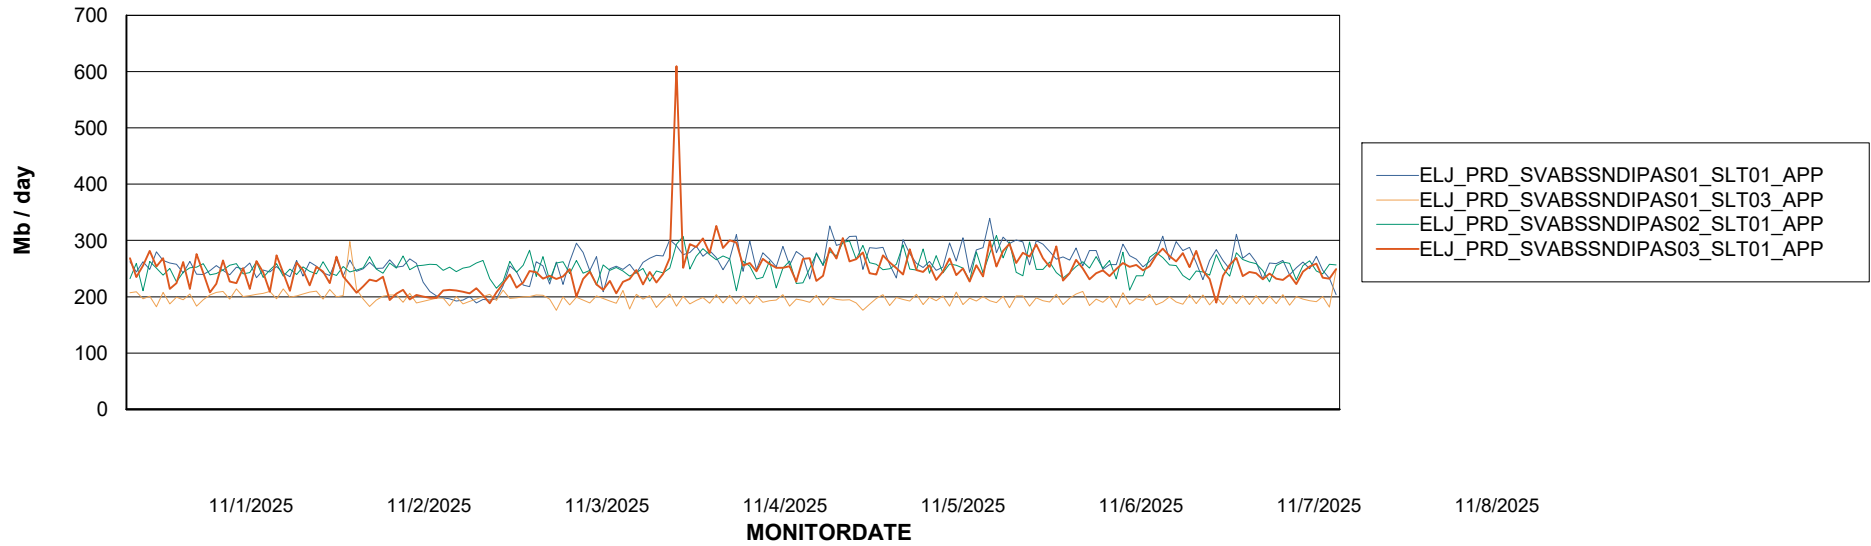

ABSSolute Application Server Services

Avg memory used per ABS Server Service