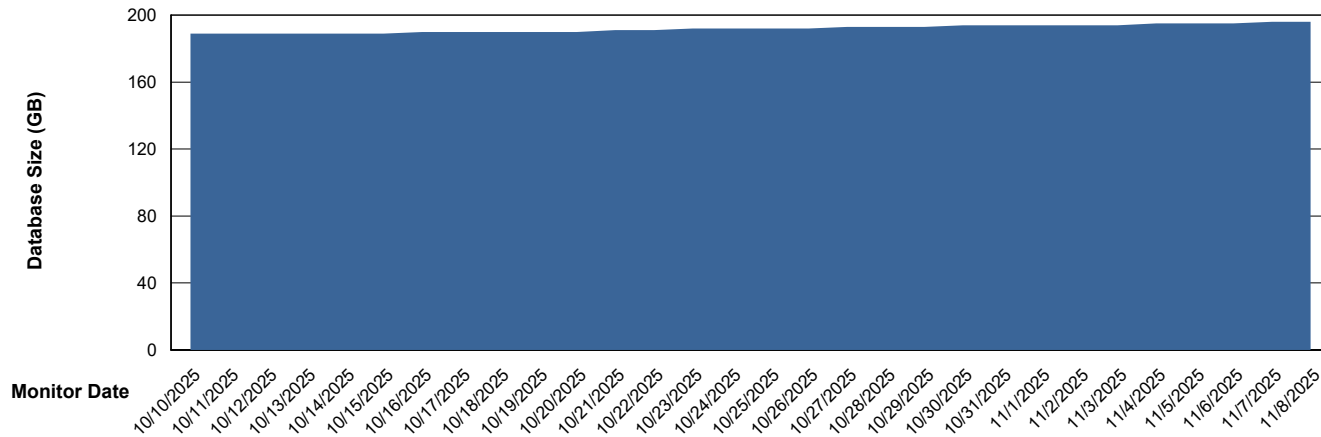

DATABASE SIZE ELI_PRD_FRASINTPRDDB01_ABS1

Database growth over last month