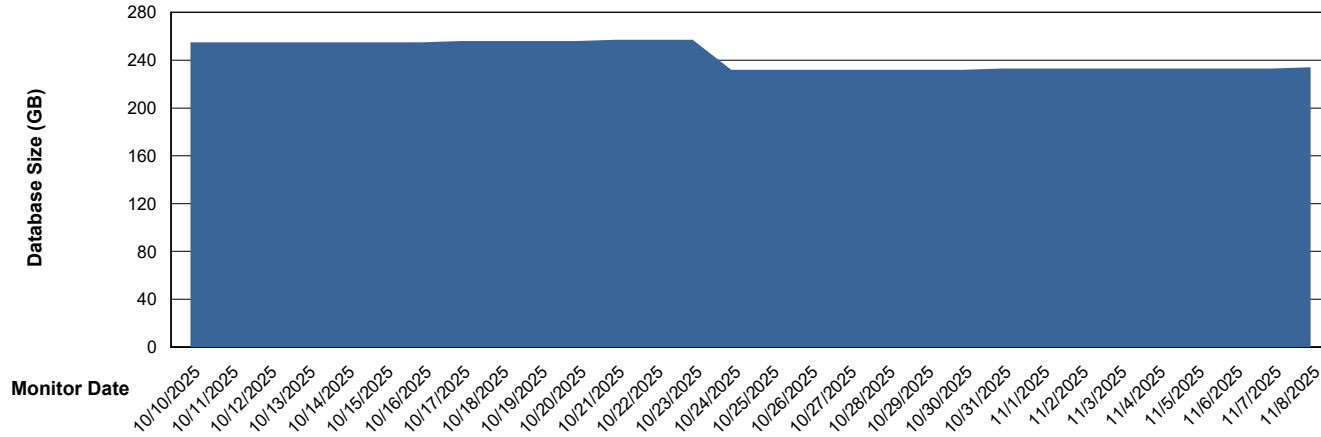

Weekly SLA Customer Report

Customer ELI_Production
Database ID 62

Database Performance ELI_PRD_FRASINTQUADB01_HSBABS1

DB Processes Max 1,000

Weekly SLA Customer Report

Customer ELI_Production
Database ID 62

DATABASE SIZE ELI_PRD_FRASEQXPRDDB04-BI_ABS1

Database growth over last month

DATABASE SIZE ELI_PRD_FRASINTPRDDB01_ABS1

Database growth over last month

Weekly SLA Customer Report

Customer ELI_Production
 Database ID 62