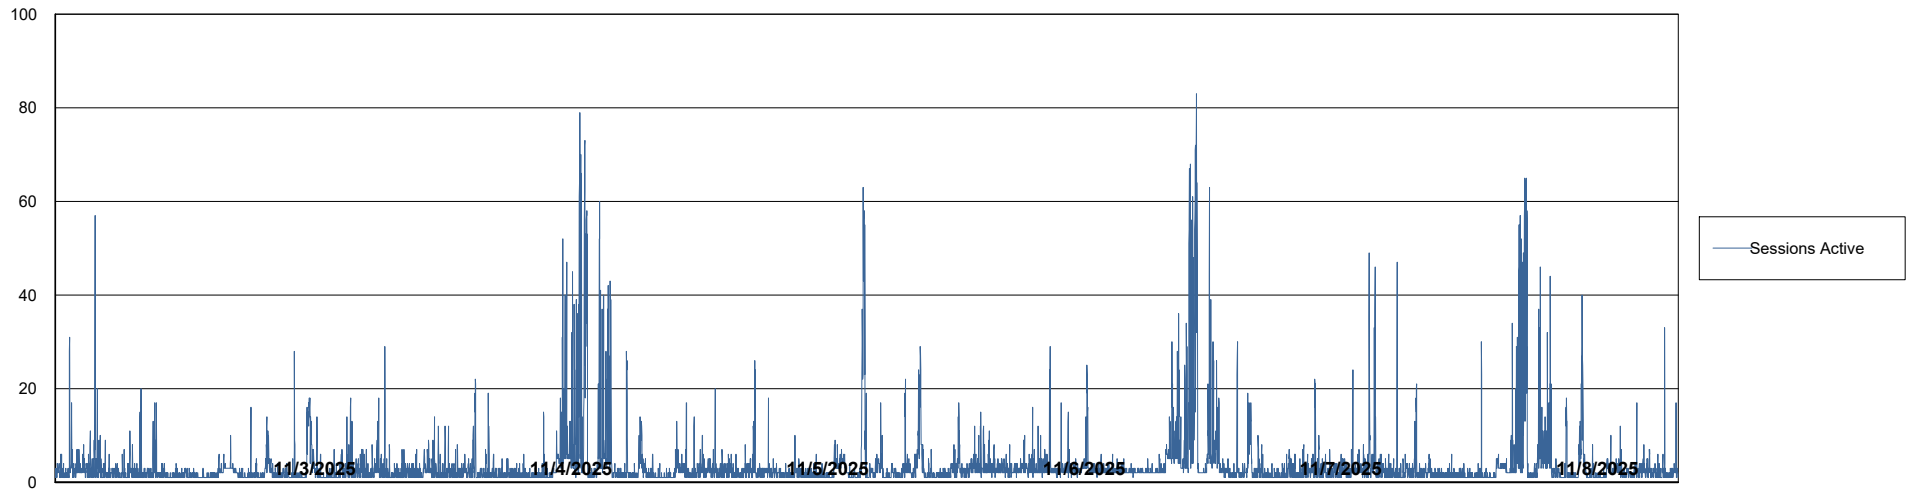

Weekly SLA Customer Report

Customer ELI_Production
Database ID 62

Database Performance ELI_PRD_FRASEQXPRDDB04-BI_ABS1

Weekly SLA Customer Report

Customer ELI_Production
Database ID 62

Database Performance ELI_PRD_FRASINTPRDDB01_ABS1