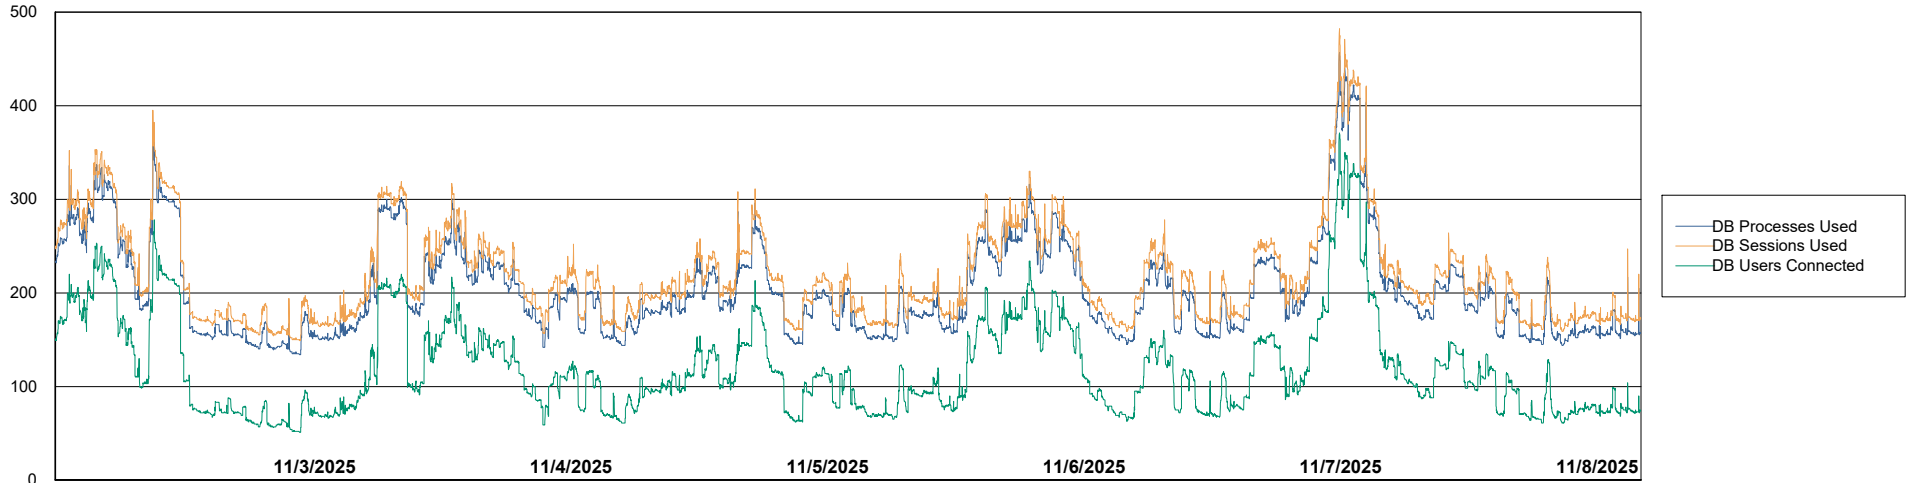

Weekly SLA Customer Report

Customer ELI_Production
Database ID 62

Database Performance ELI_PRD_FRASEQXPRDDB04-BI_ABS1

Weekly SLA Customer Report

Customer ELI_Production
Database ID 62

Database Performance ELI_PRD_FRASINTPRDDB01_ABS1