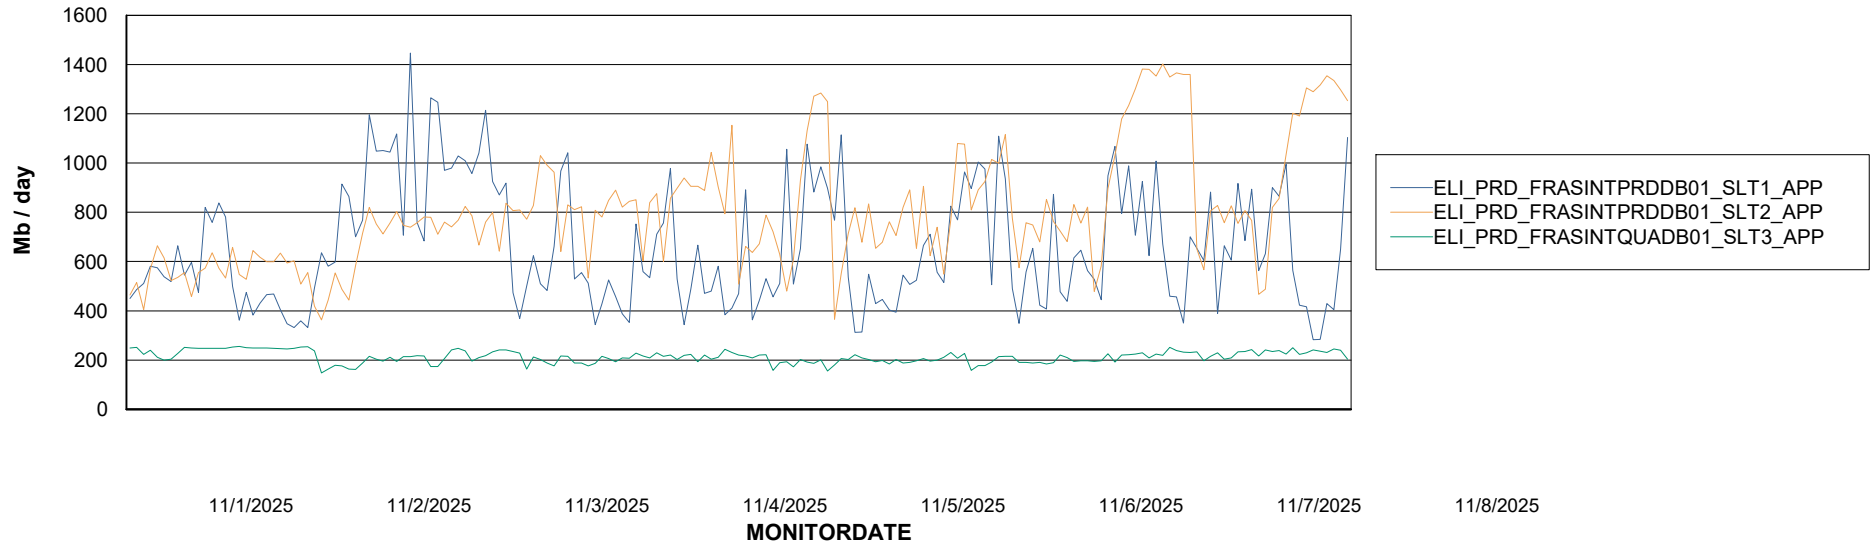

ABSSolute Application Server Services

Avg memory used per ABS Server Service