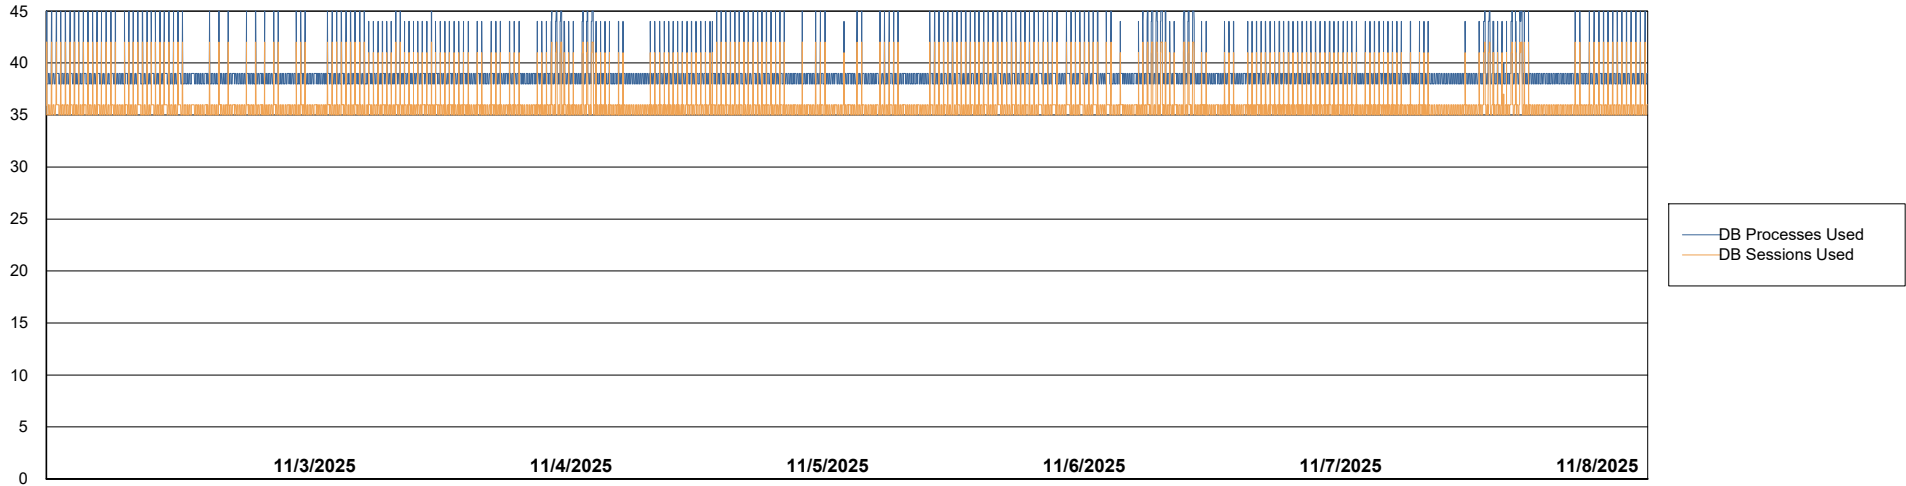

Database Performance ELI_PRD_FRASINTQUADB01_HSBABS1

DB Processes Max 1,000