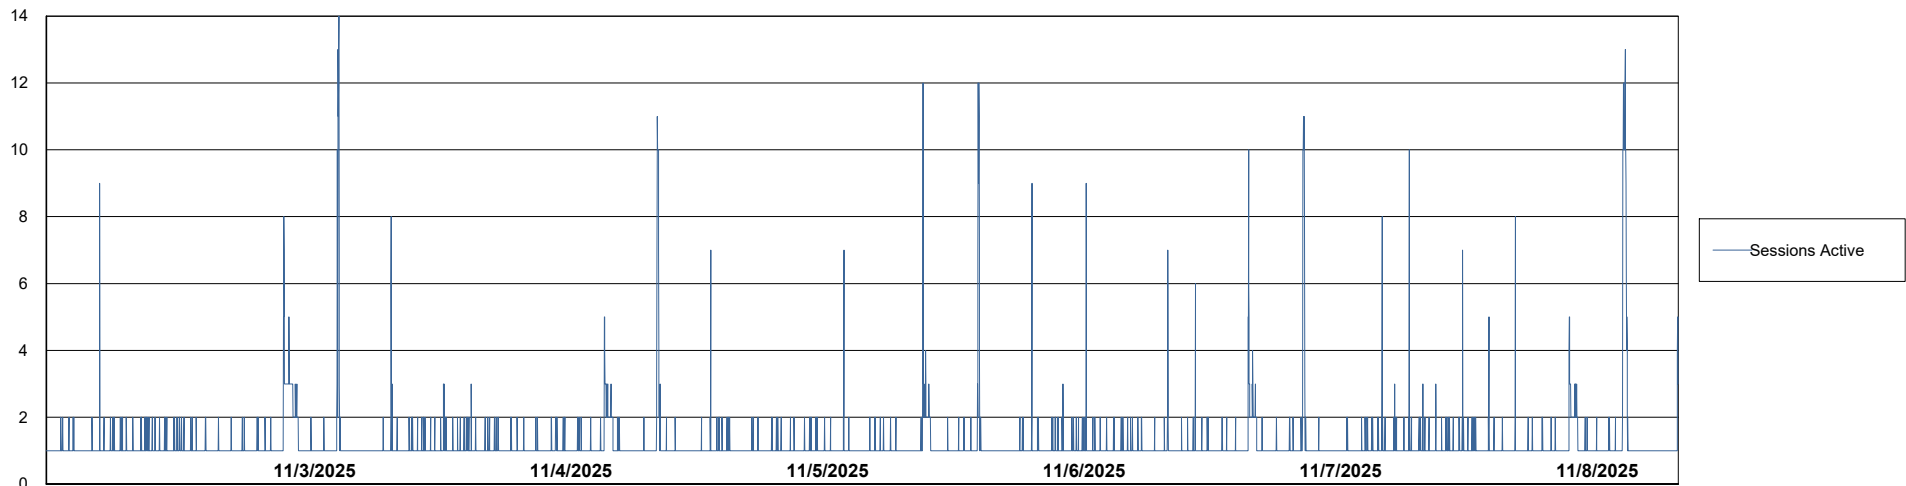

Weekly SLA Customer Report

Customer ECT OCI TOR Production
Database ID 219

Database Performance ECT-BI-TOR_ABS1

Weekly SLA Customer Report

Customer ECT OCI TOR Production
Database ID 219

Database Performance ECT-DBS1-TOR_PROD_ABS1