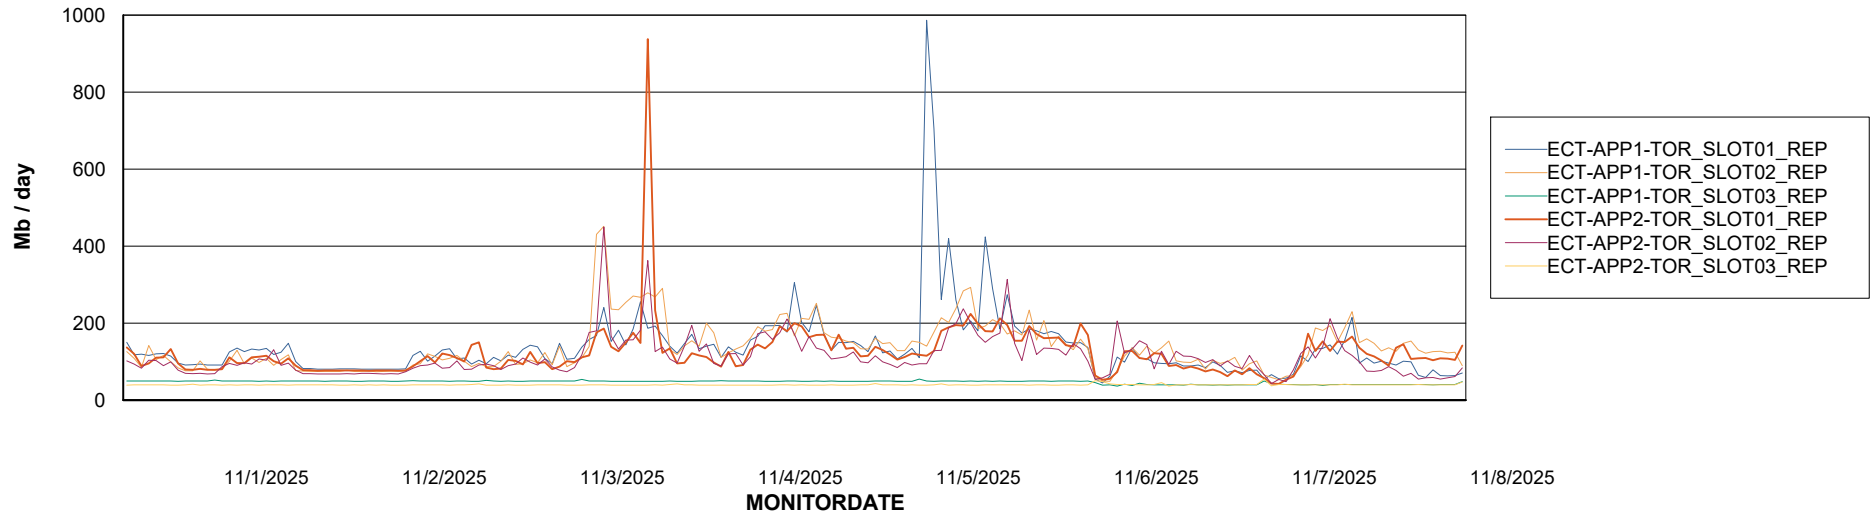

Avg users per day per ABS server

Weekly SLA Customer Report

Customer ECT OCI TOR Production
Database ID 219

ABSSolute Application ReportServer Services

Avg memory used per ReportServer Service

Weekly SLA Customer Report