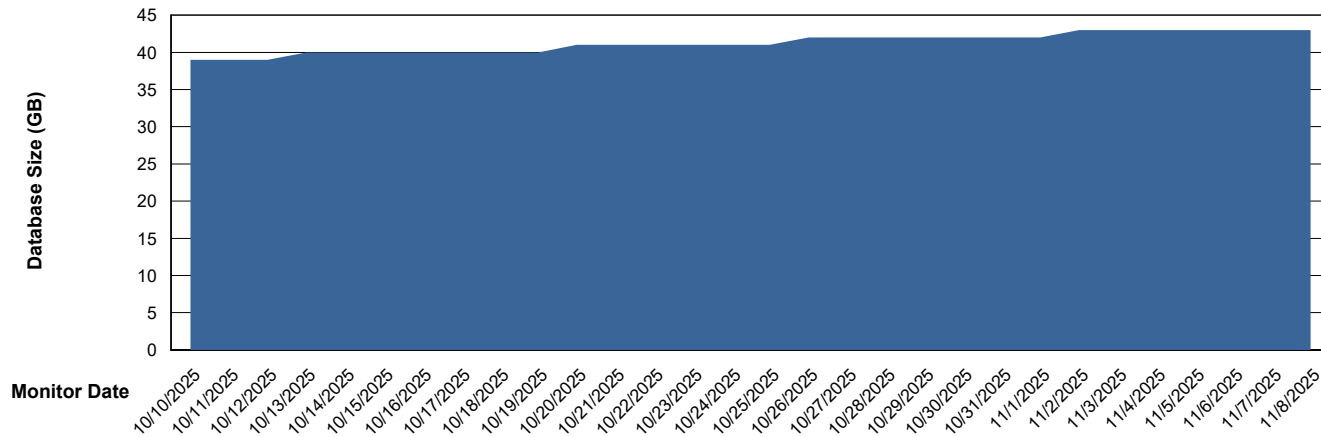

Customer ECT OCI TOR Production
Database ID 219

DATABASE SIZE ECT-BI-TOR_ABS1

Database growth over last month

DATABASE SIZE ECT-DBS1-TOR_PROD_ABS1

Database growth over last month

Weekly SLA Customer Report