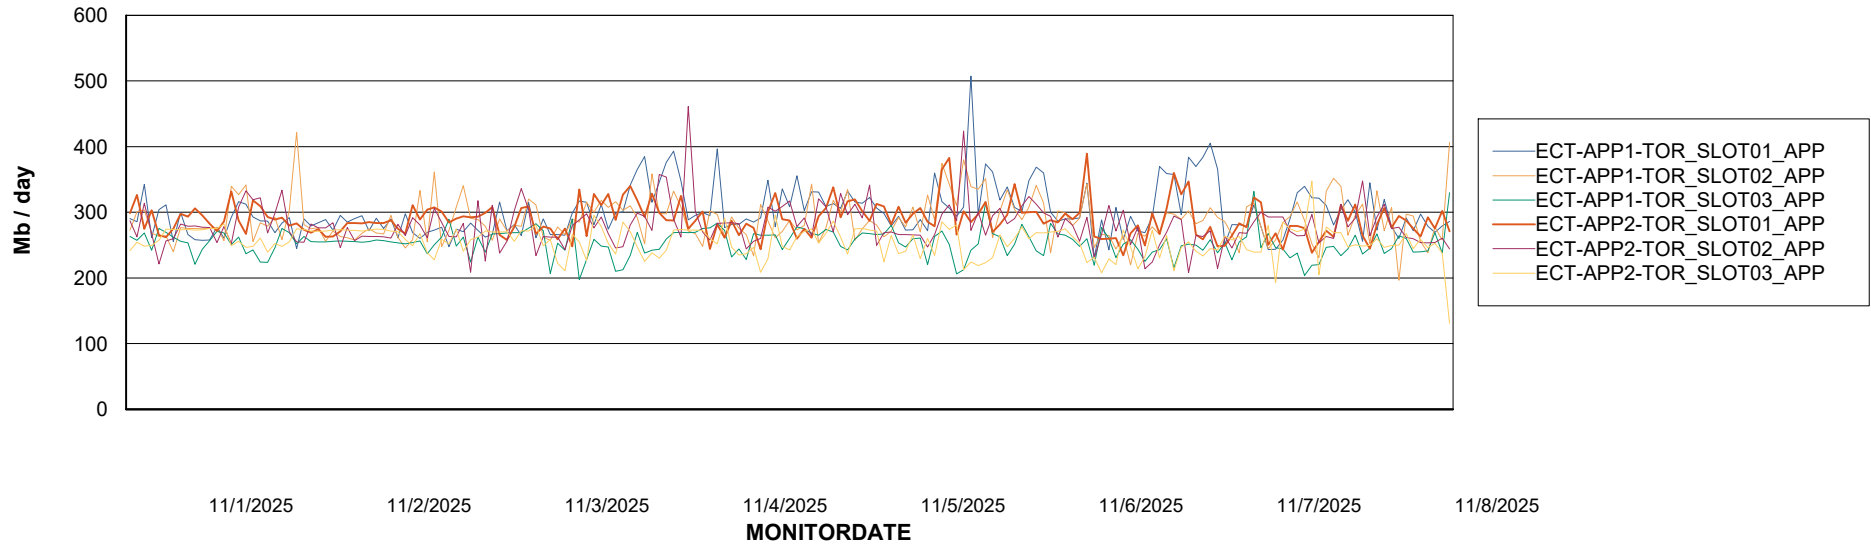

Standby Database Health ECT OCI TOR Production

Recovery lag for last 7 days

Weekly SLA Customer Report

Customer ECT OCI TOR Production
Database ID 219

ABSSolute Application Server Services

Avg memory used per ABS Server Service