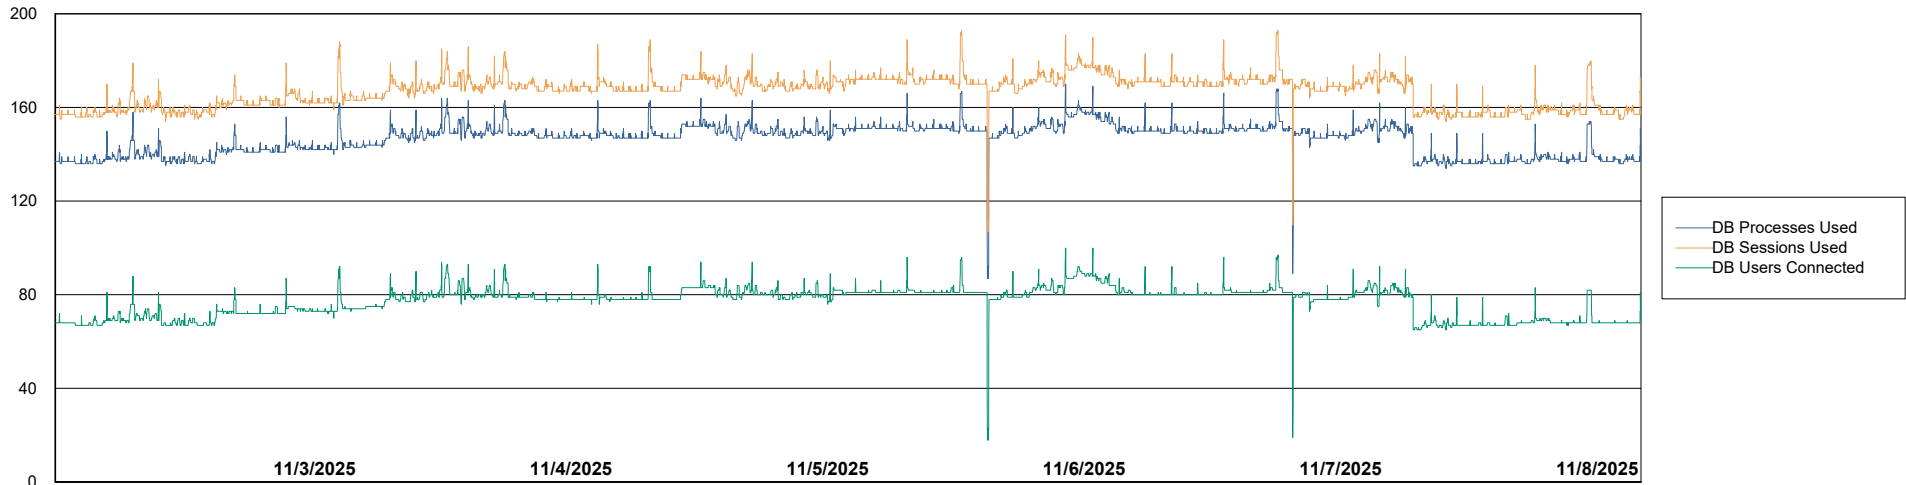

Weekly SLA Customer Report

Customer ECT OCI TOR Production
Database ID 219

Database Performance ECT-BI-TOR_ABS1

Weekly SLA Customer Report

Customer ECT OCI TOR Production
Database ID 219

Database Performance ECT-DBS1-TOR_PROD_ABS1