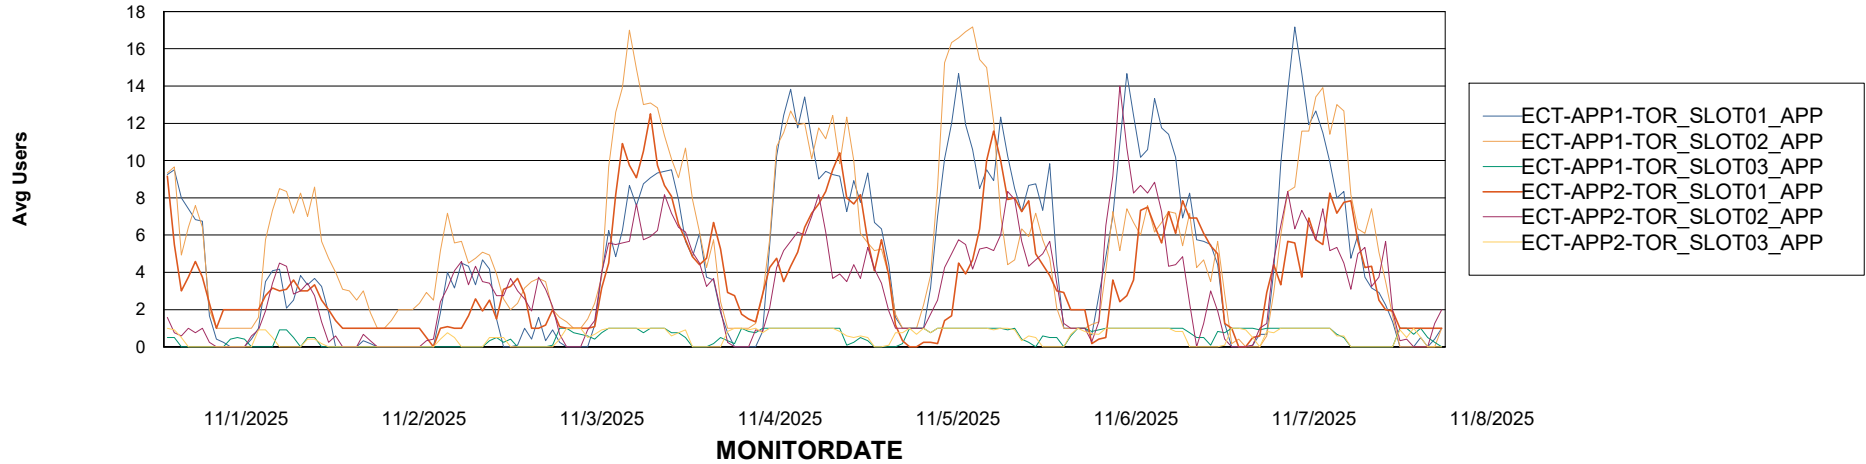

Avg users per day per ABS server