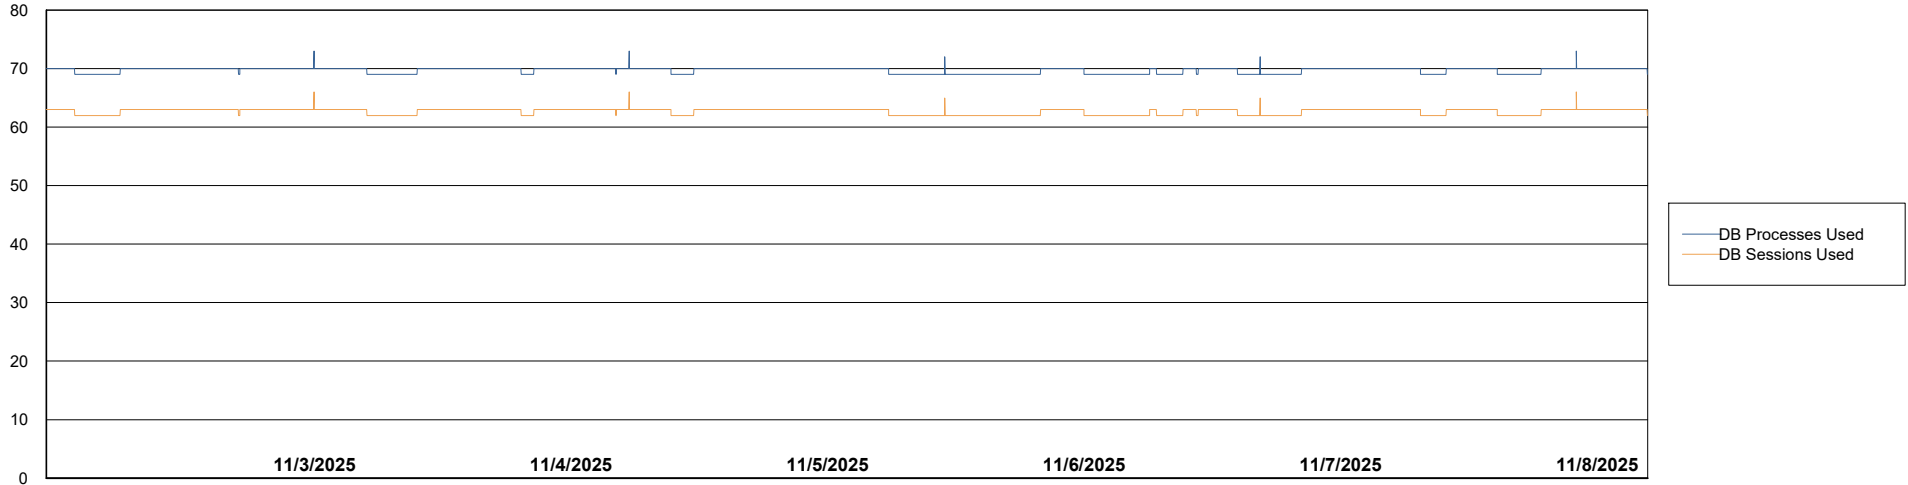

Database Performance ECT-DBS2-TOR_PROD_HSBABS1

DB Processes Max 0
DB Processes Max 1,000
DB Processes Max 4