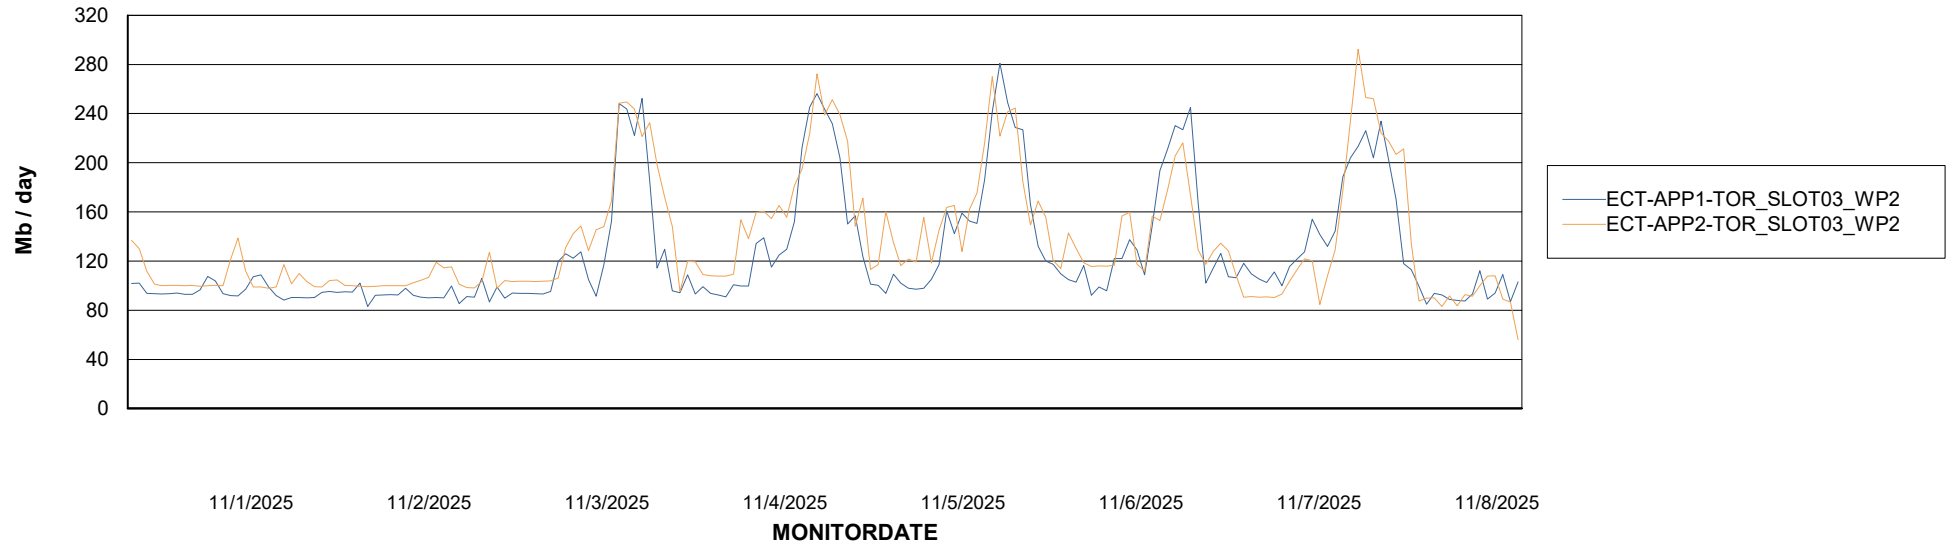

ABSSolute Web Component Services

Avg memory used per ABS Web component