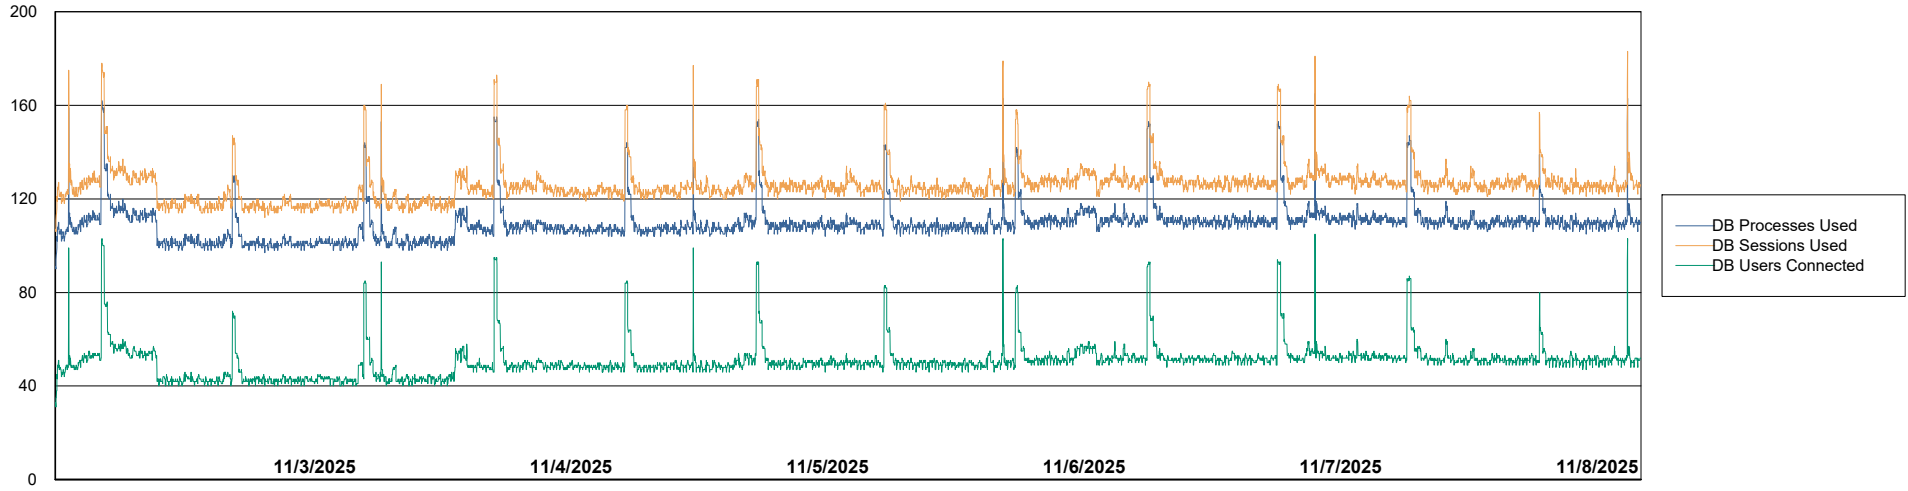

Database Performance ECT-BI-TOR_ABS1