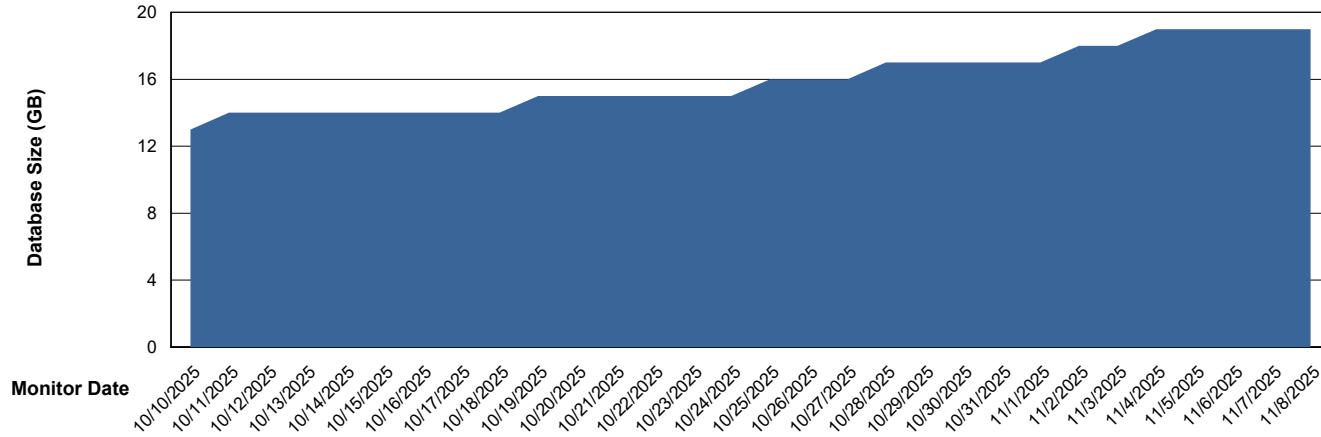

DATABASE SIZE ECT-BI-TOR_ABS1

Database growth over last month