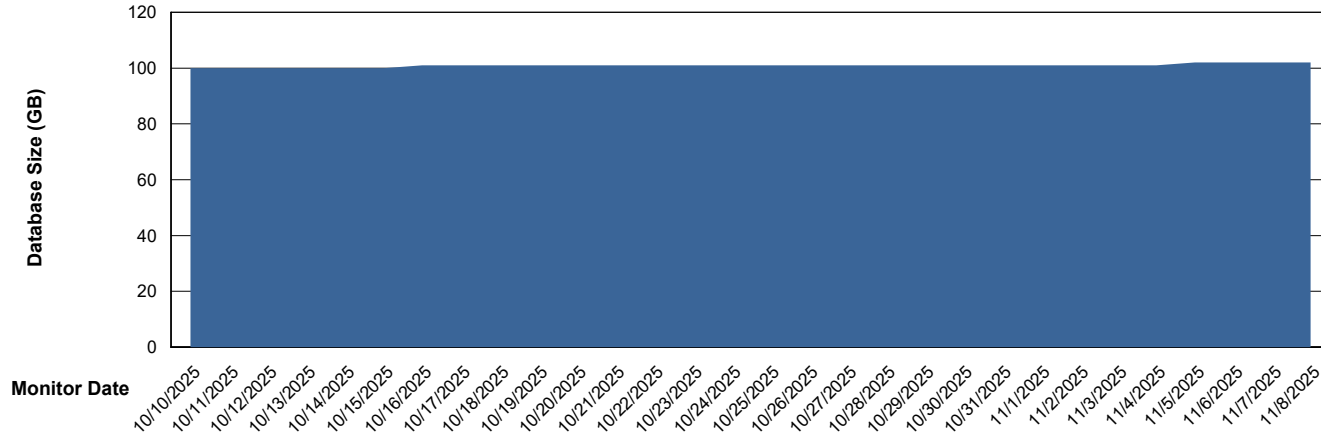

DATABASE SIZE ECL_PRD_ECLABS_ABS1

Database growth over last month