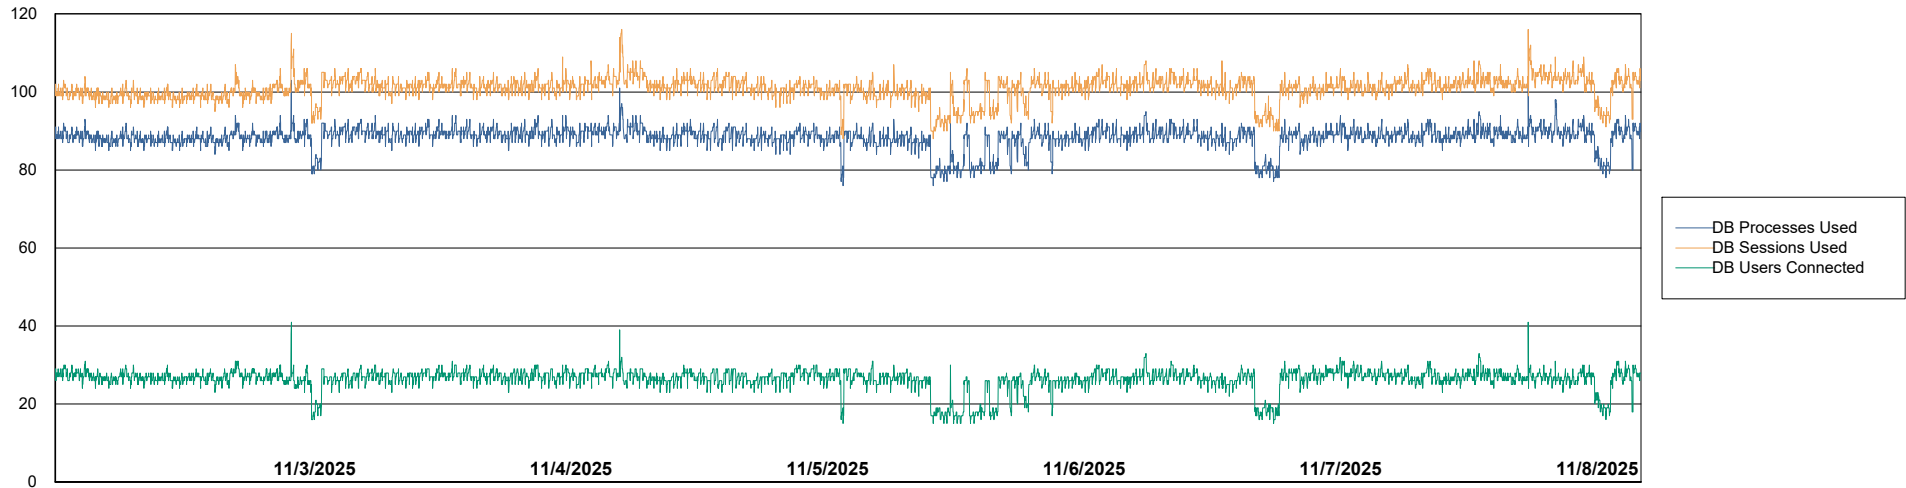

# Weekly SLA Customer Report

Customer ECL\_Production  
Database ID 156

Database Performance ECL\_PRD\_ECL-ABS-BI\_ABS1