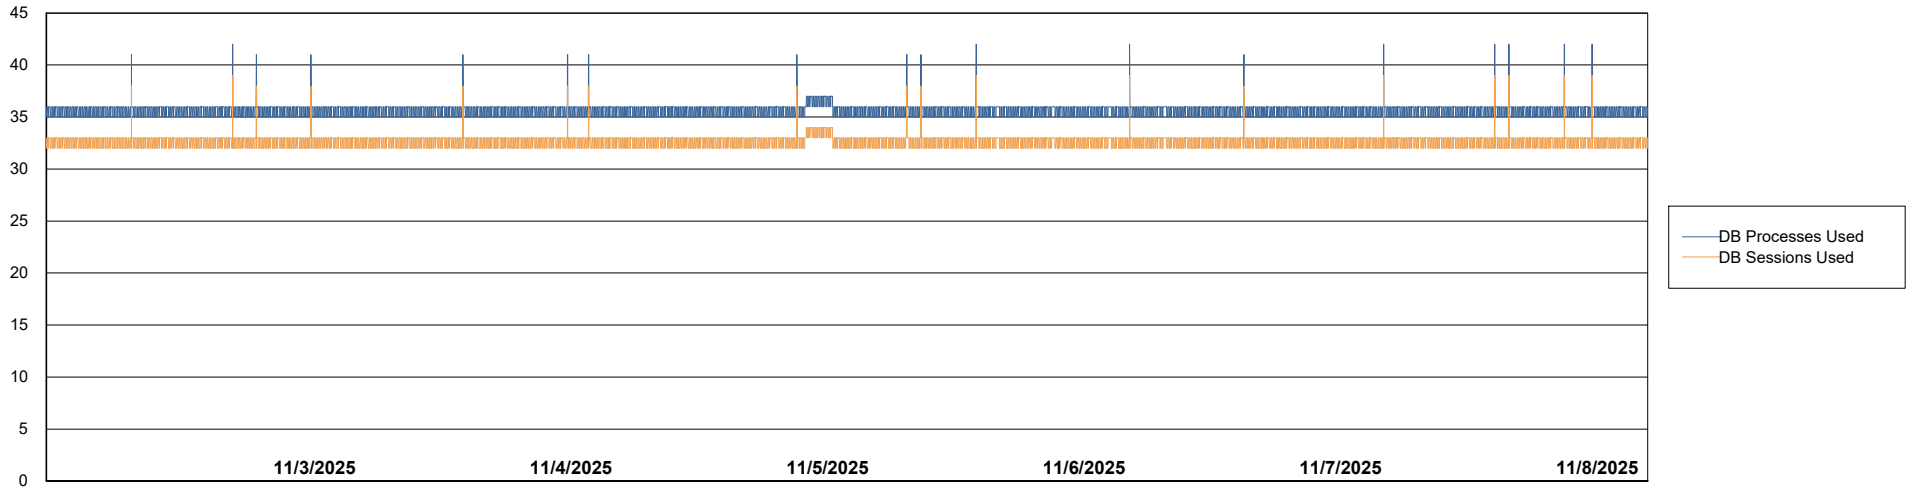

Database Performance ECL_PRD_ECLABS-TEST_HSBABS1

DB Processes Max 1,000