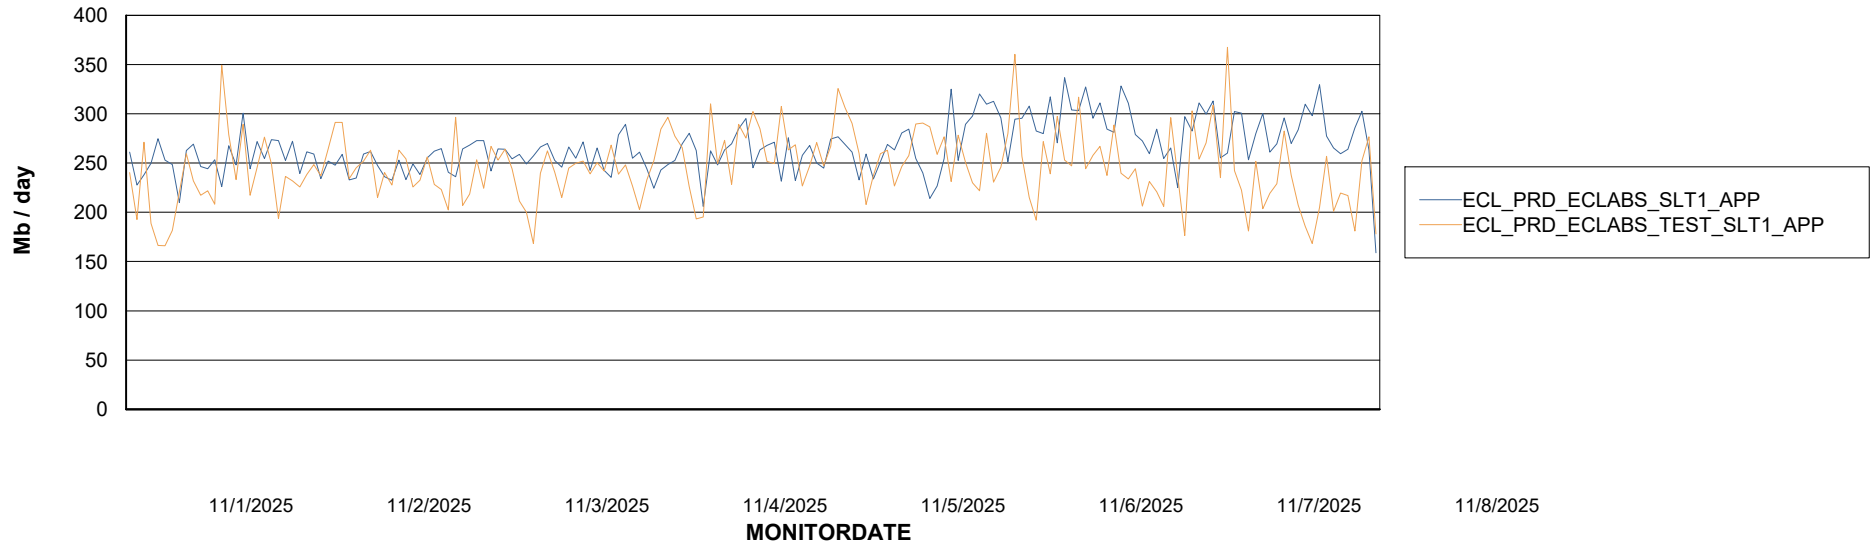

ABSSolute Application Server Services

Avg memory used per ABS Server Service