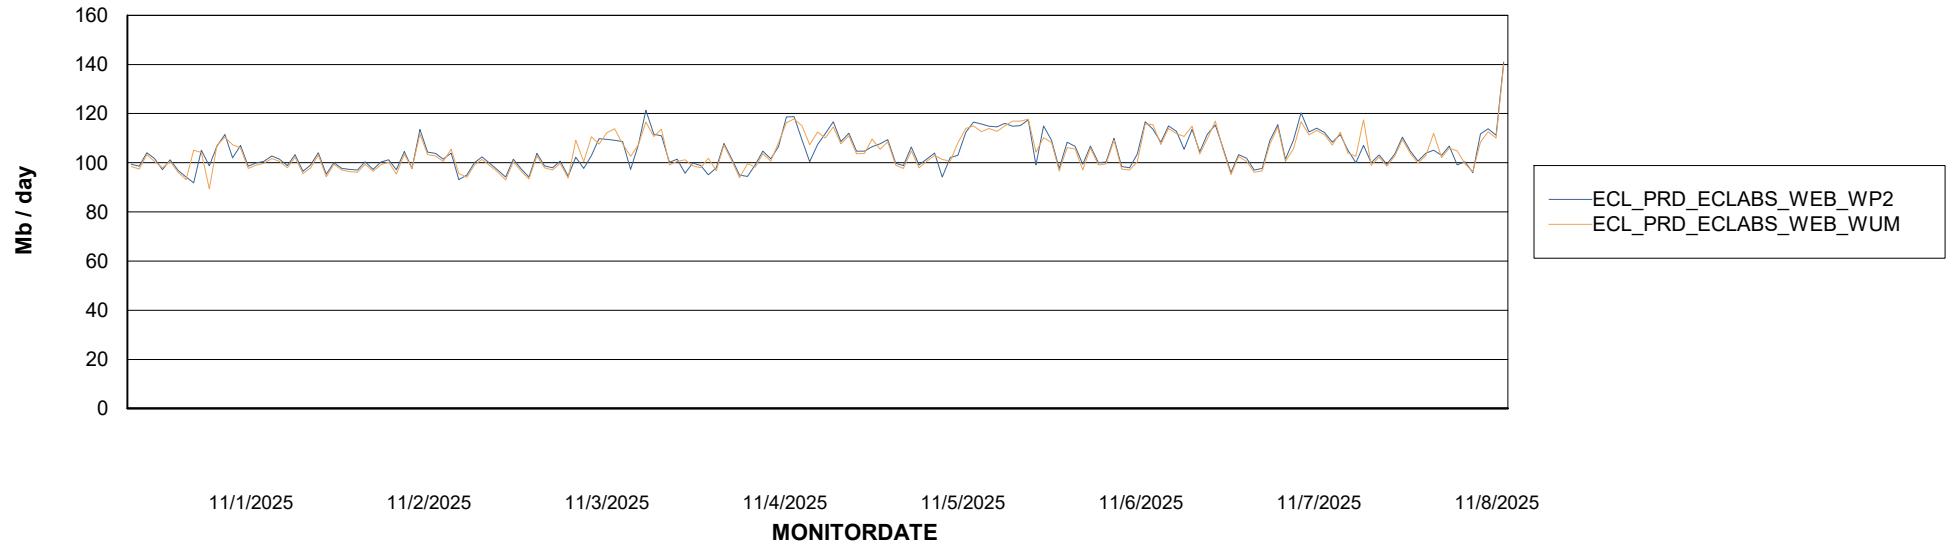

ABSSolute Web Component Services

Avg memory used per ABS Web component