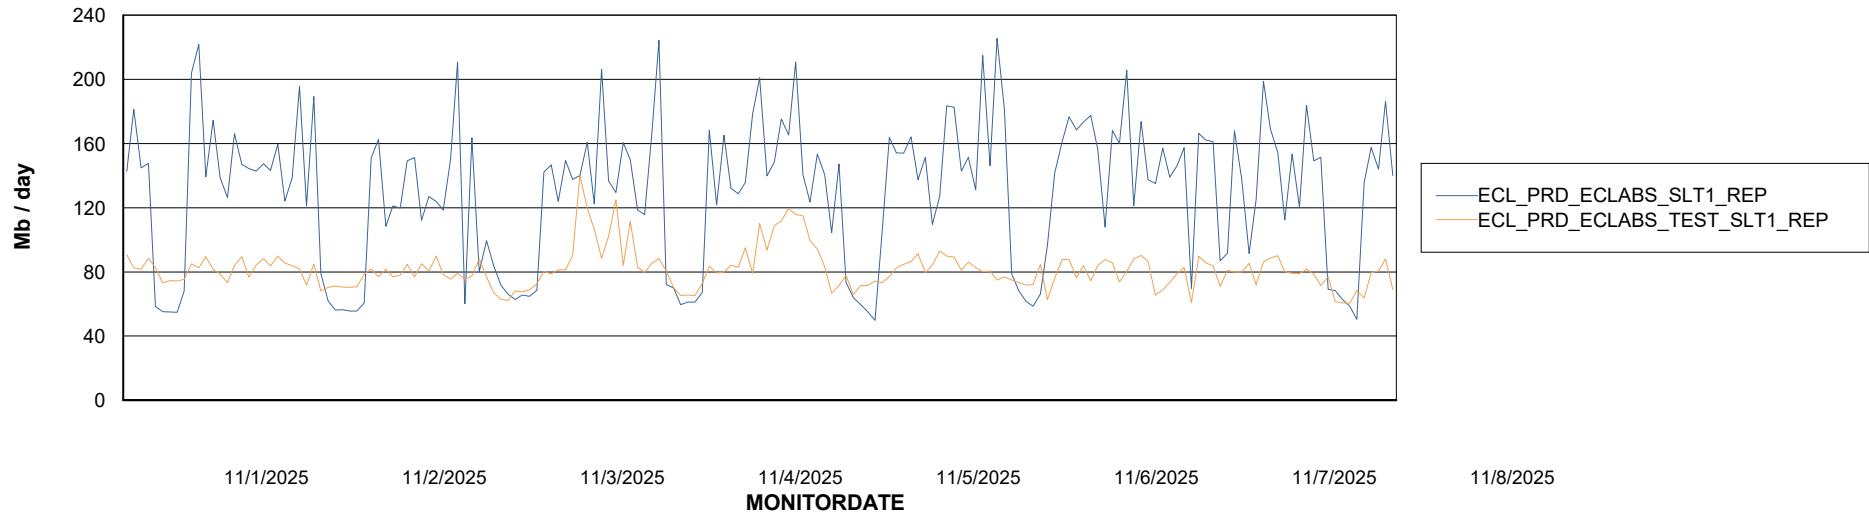

ABSSolute Application ReportServer Services

Avg memory used per ReportServer Service