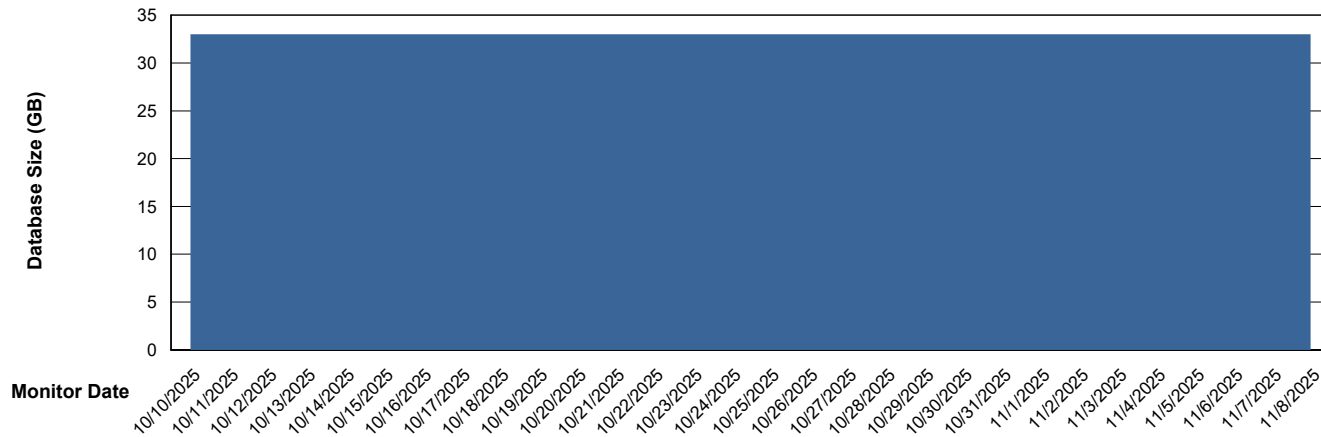

# Weekly SLA Customer Report

Customer ECL\_Production  
Database ID 156

DATABASE SIZE ECL\_PRD\_ECLABS\_ABS1

### Database growth over last month

DATABASE SIZE ECL\_PRD\_ECL-ABS-BI\_ABS1

### Database growth over last month