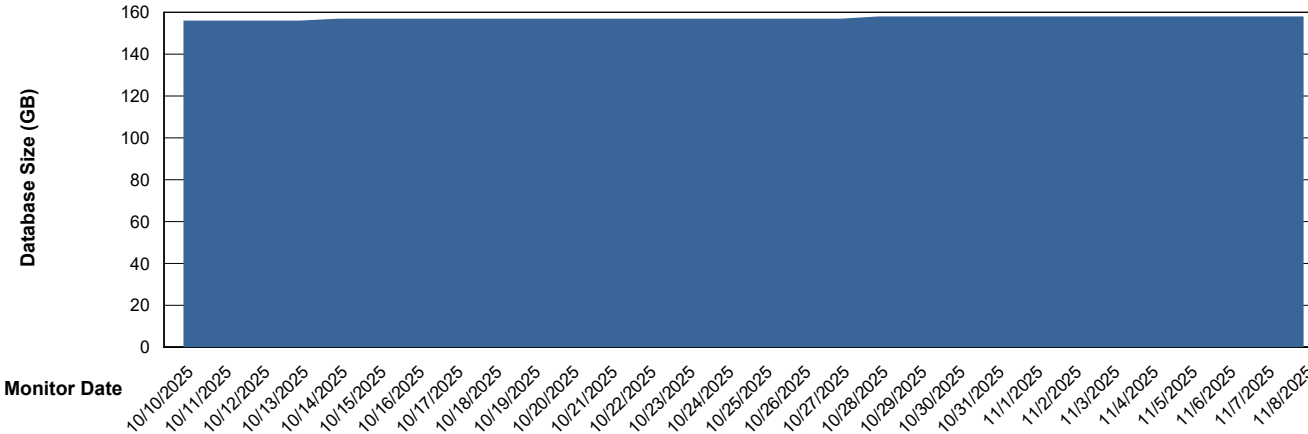

Database growth over last month

Database Tablespace DFD_PRD_DK-DC-SR-ABSDB_ABS1

Date	Tablespace Name	Filesize (Gb)	Usedsize (Gb)	Percentage free
11/8/2025	ABSDATA	101	46	54
	INDX	136	103	25
11/7/2025	ABSDATA	101	46	54
	INDX	136	103	25
11/6/2025	ABSDATA	101	46	54
	INDX	136	103	25
11/5/2025	ABSDATA	101	46	55
	INDX	136	103	25
11/4/2025	ABSDATA	101	46	55
	INDX	136	103	25
11/3/2025	ABSDATA	101	46	55
	INDX	136	103	25
11/2/2025	ABSDATA	101	46	55
	INDX	136	103	25