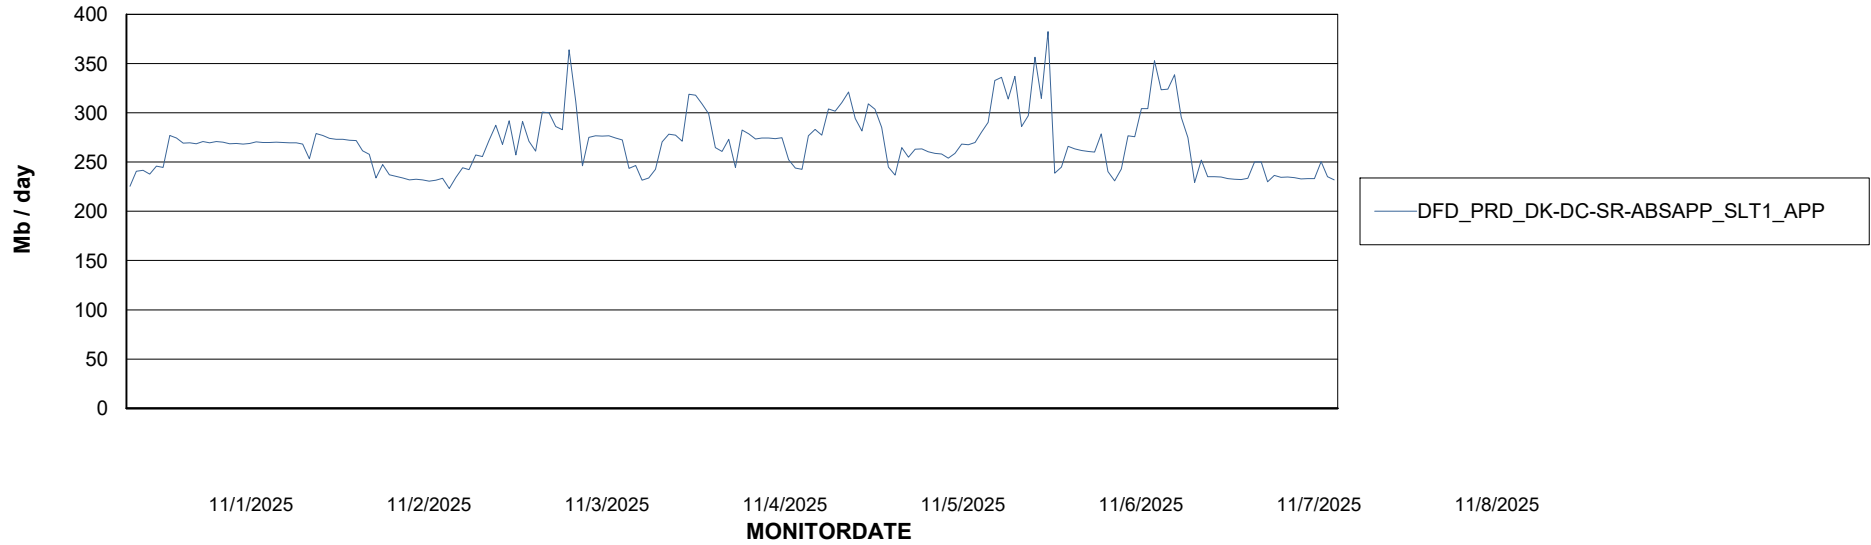

ABSSolute Application Server Services

Avg memory used per ABS Server Service