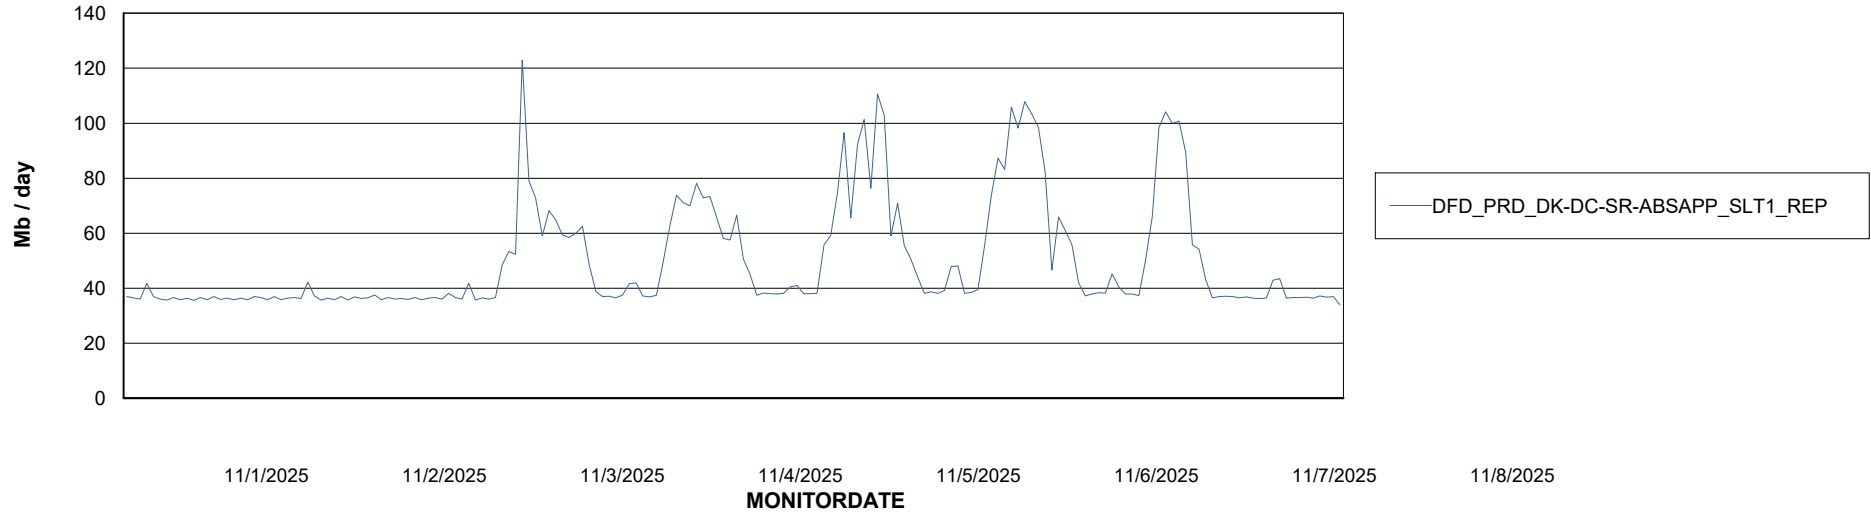

ABSSolute Application ReportServer Services

Avg memory used per ReportServer Service