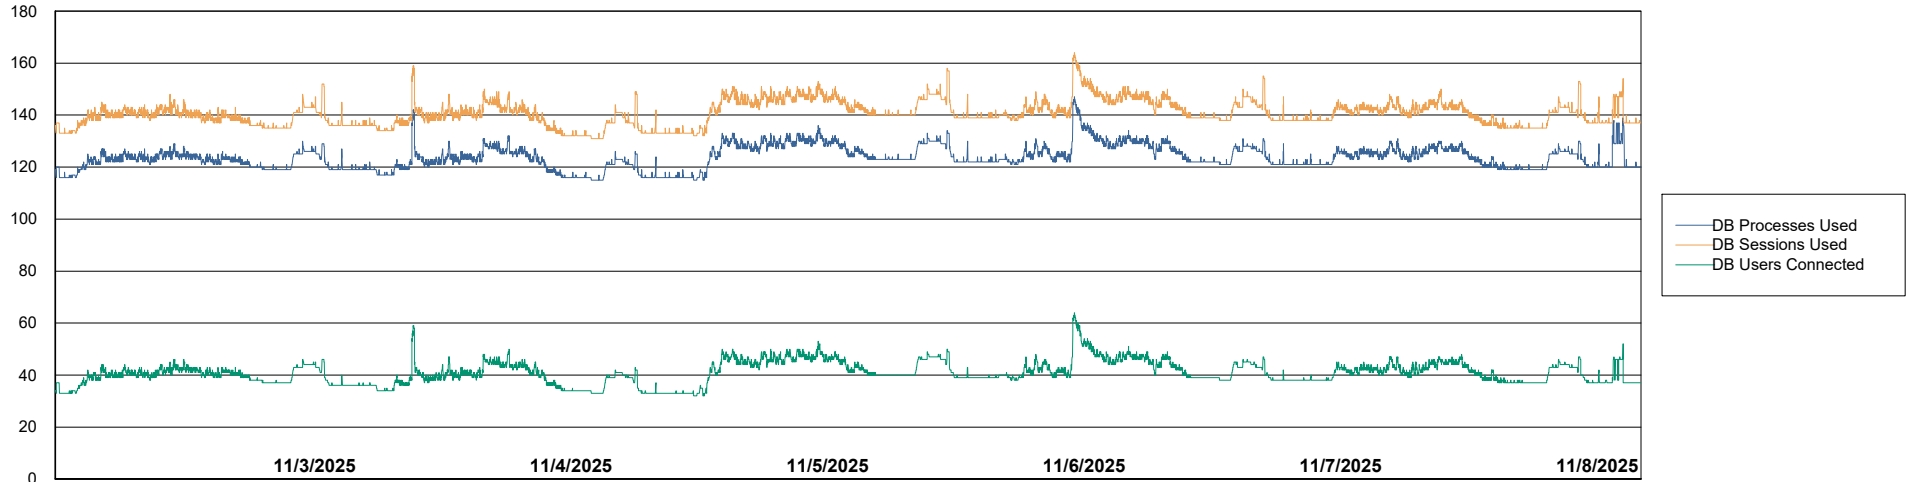

Database Performance CUS_PRD_ABSDB1_ABS1