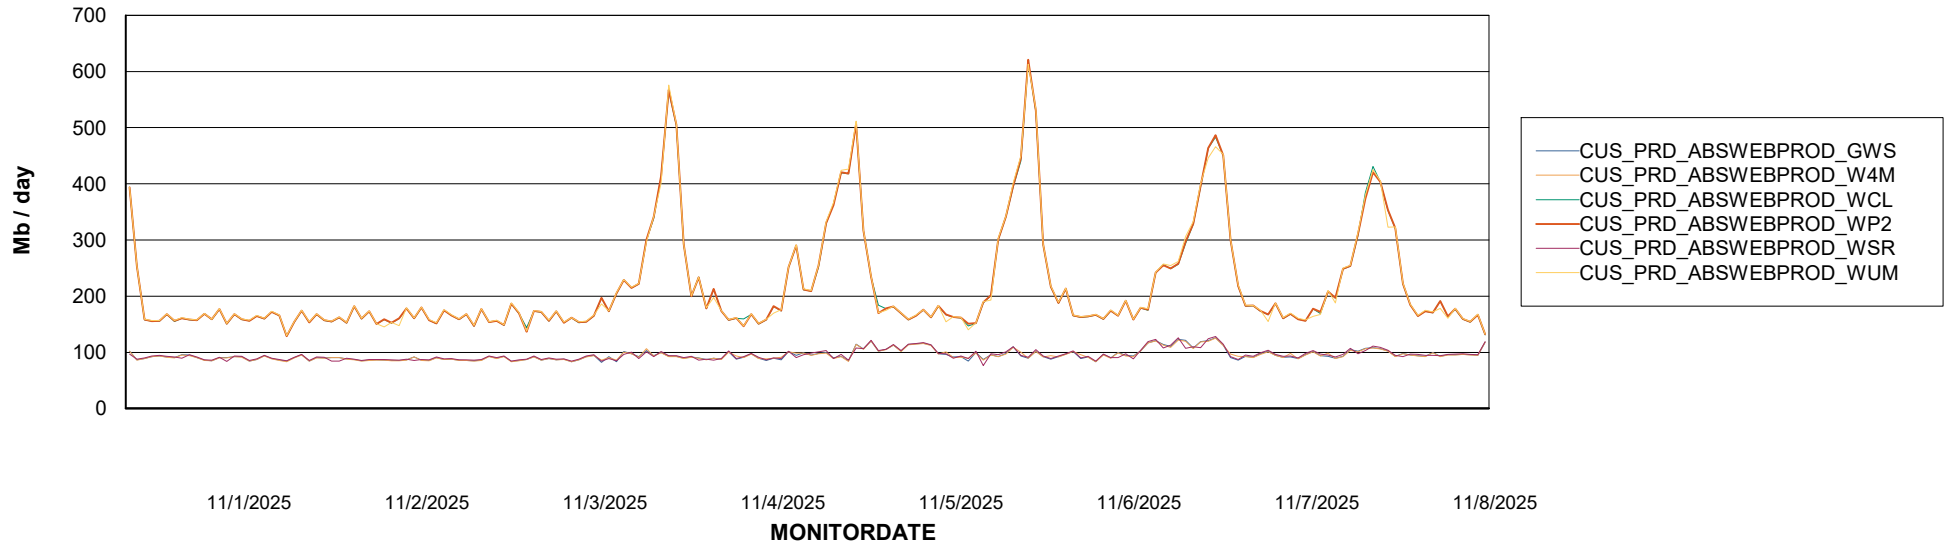

Avg memory used per ReportServer Service

Weekly SLA Customer Report

Customer CUS_Production (24/7)
Database ID 131

ABSSolute Web Component Services

Avg memory used per ABS Web component

Weekly SLA Customer Report