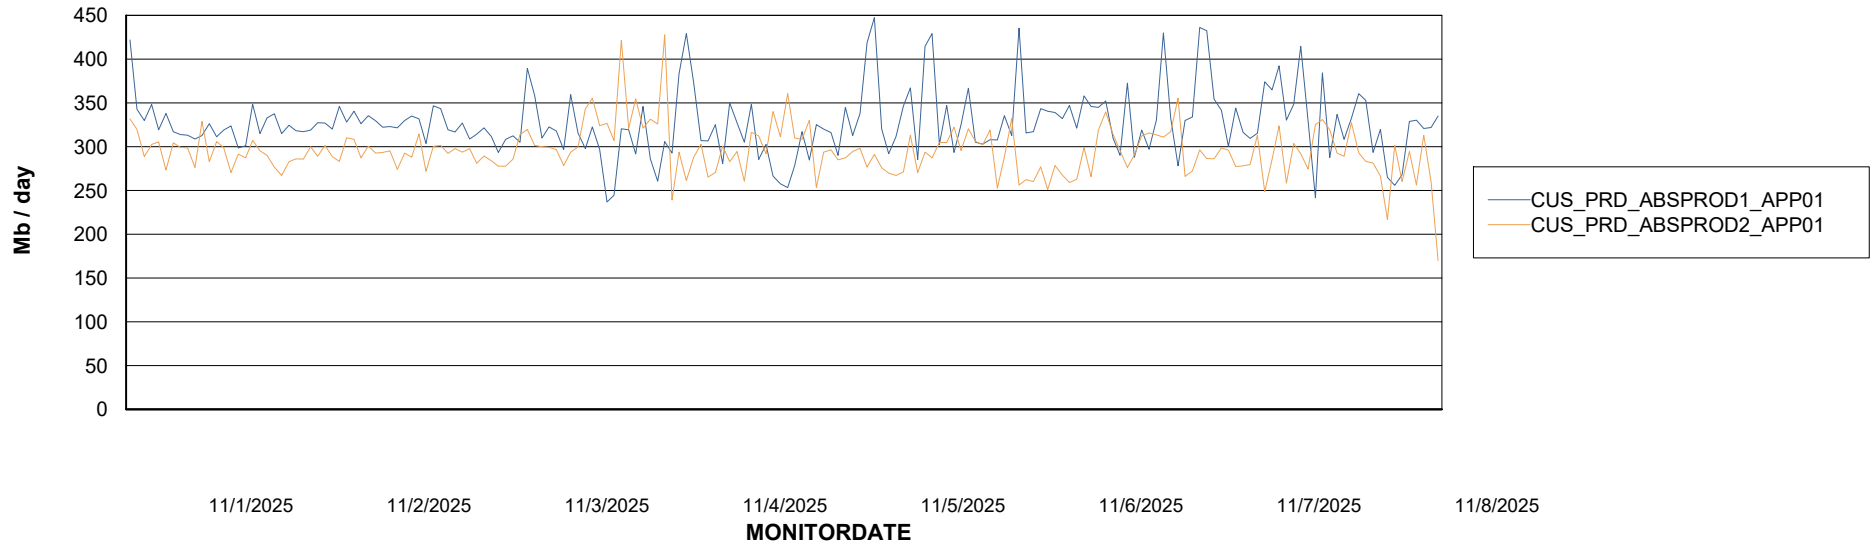

ABSSolute Application Server Services

Avg memory used per ABS Server Service