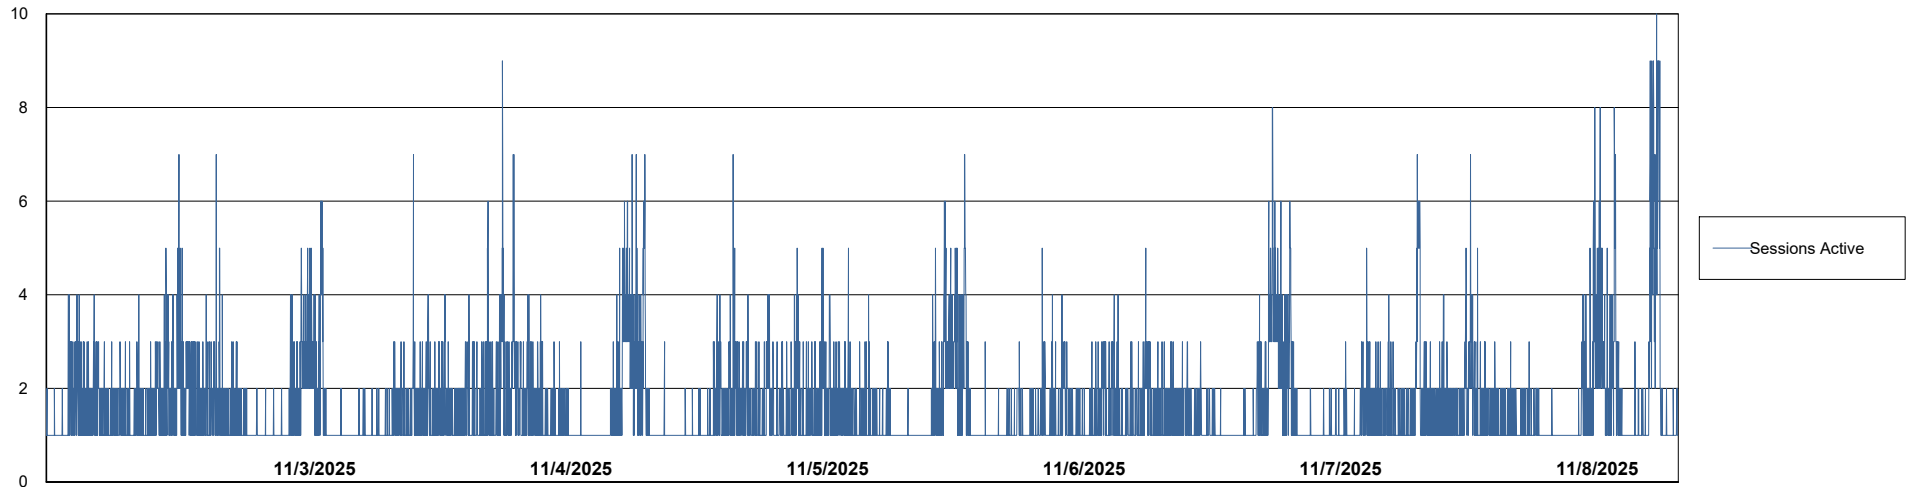

Database Performance CUS_PRD_ABSDB1_ABS1