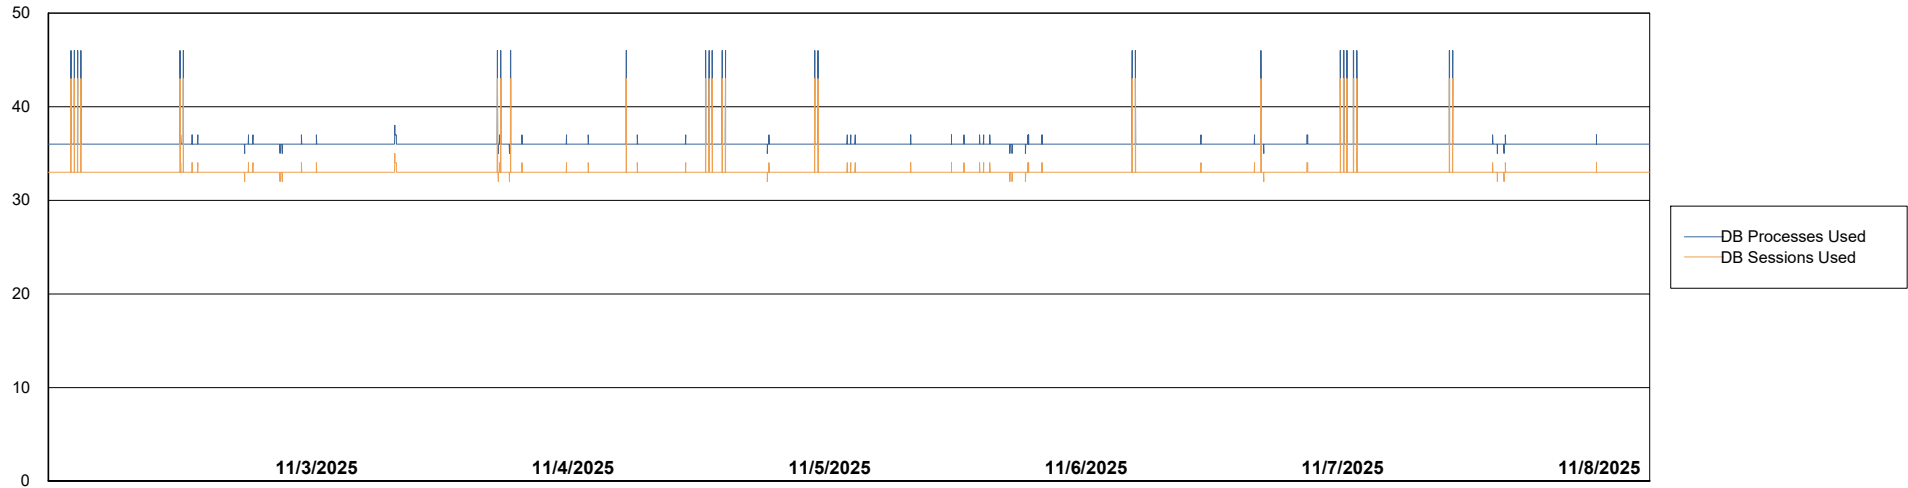

Database Performance CUS_PRD_ABSDB2_HSBABS1

DB Processes Max 1,000