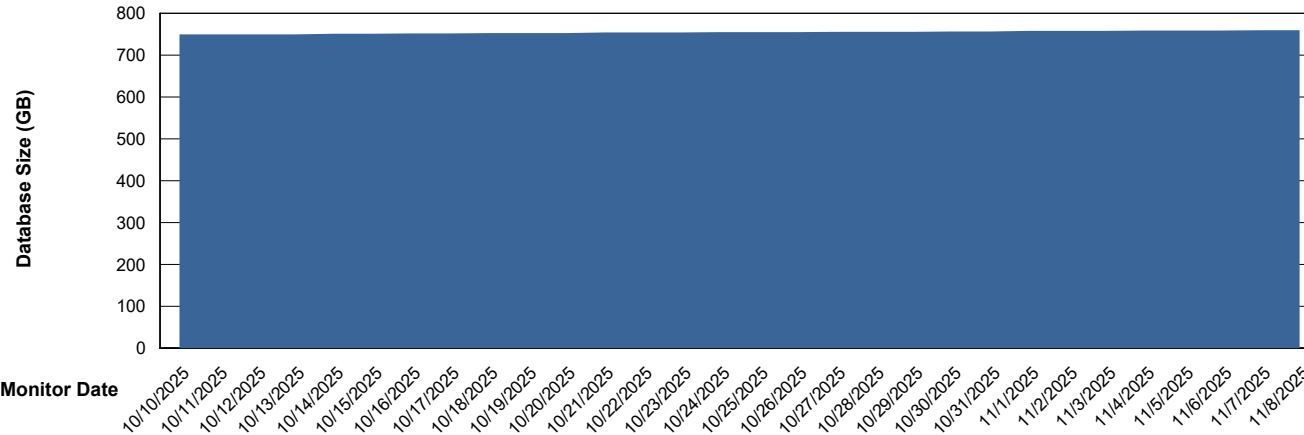

DB Processes Max 1,000

Weekly SLA Customer Report

Customer CUS_Production (24/7)
 Database ID 131

DATABASE SIZE CUS_PRD_ABSDB1_ABS1

Database growth over last month

Database Tablespace CUS_PRD_ABSDB1_ABS1

Date	Tablespace Name	Filesize (Gb)	Usedsize (Gb)	Percentage free
11/8/2025	ABSDATA	330	275	17
	INDX	566	469	17
11/7/2025	ABSDATA	330	275	17
	INDX	566	469	17
11/6/2025	ABSDATA	330	275	17
	INDX	566	469	17
11/5/2025	ABSDATA	330	275	17
	INDX	566	468	17
11/4/2025	ABSDATA	330	274	17
	INDX	566	468	17
11/3/2025	ABSDATA	330	274	17
	INDX	566	468	17
11/2/2025	ABSDATA	330	274	17
	INDX	566	468	17

Weekly SLA Customer Report

Customer CUS_Production (24/7)
Database ID 131

Standby Database Health CUS_Production (24/7)

Recovery lag for last 7 days

Weekly SLA Customer Report

Customer CUS_Production (24/7)
Database ID 131