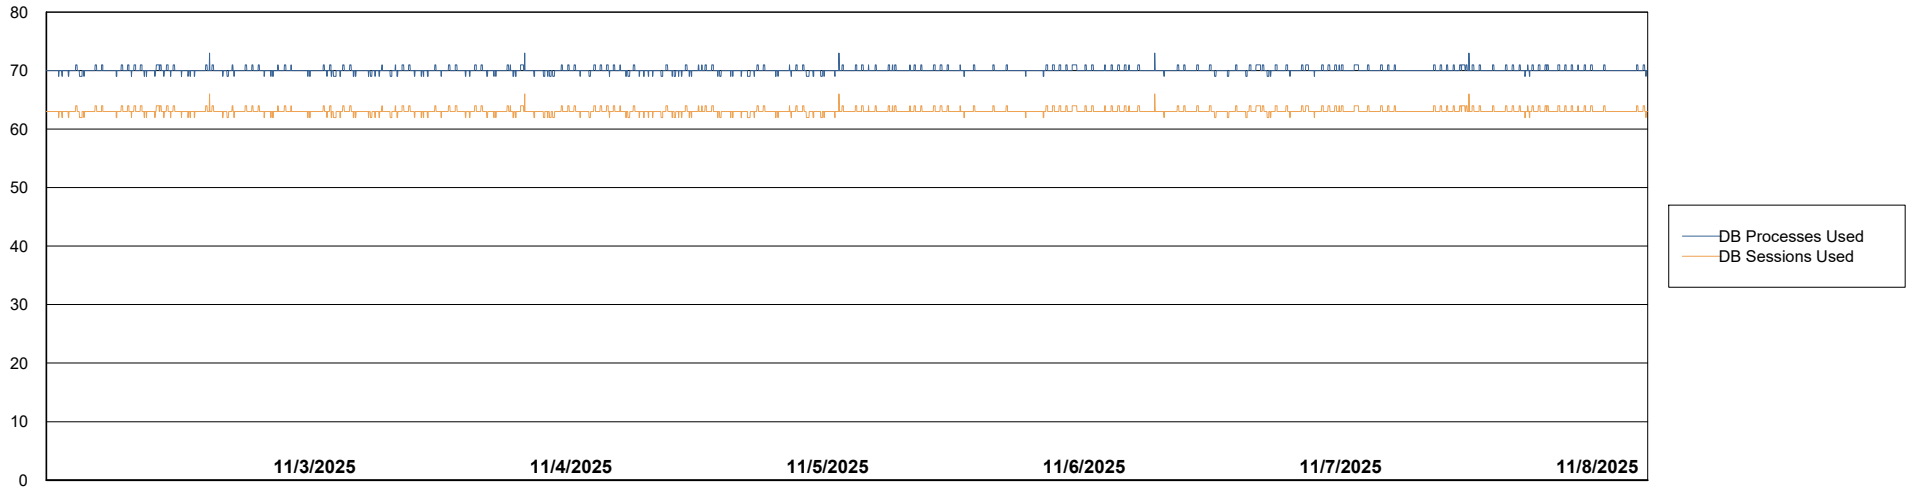

Database Performance CTR-DBS2-JED_PROD_HSBABS1

DB Processes Max 4
DB Processes Max 0
DB Processes Max 1,000