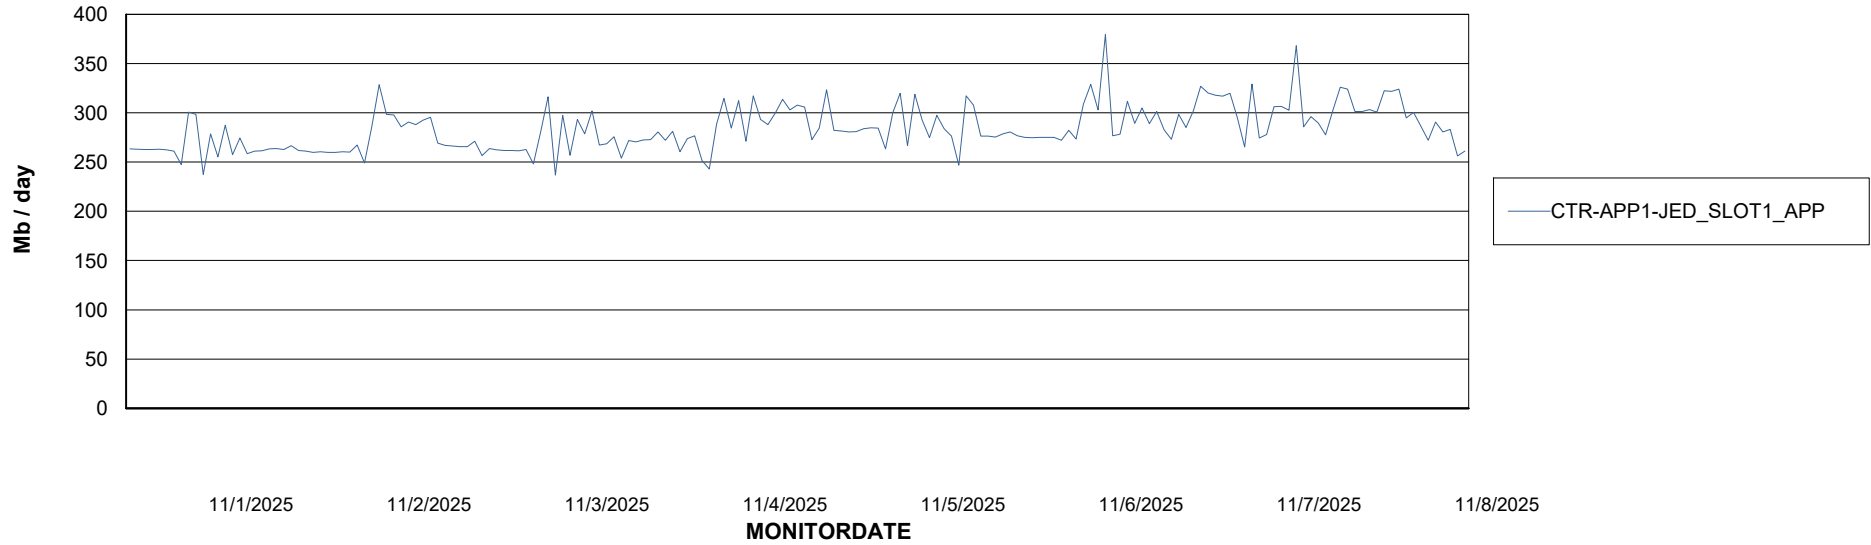

Standby Database Health CTR OCI JED Production

Recovery lag for last 7 days

Weekly SLA Customer Report

Customer CTR OCI JED Production
Database ID 207

ABSSolute Application Server Services

Avg memory used per ABS Server Service