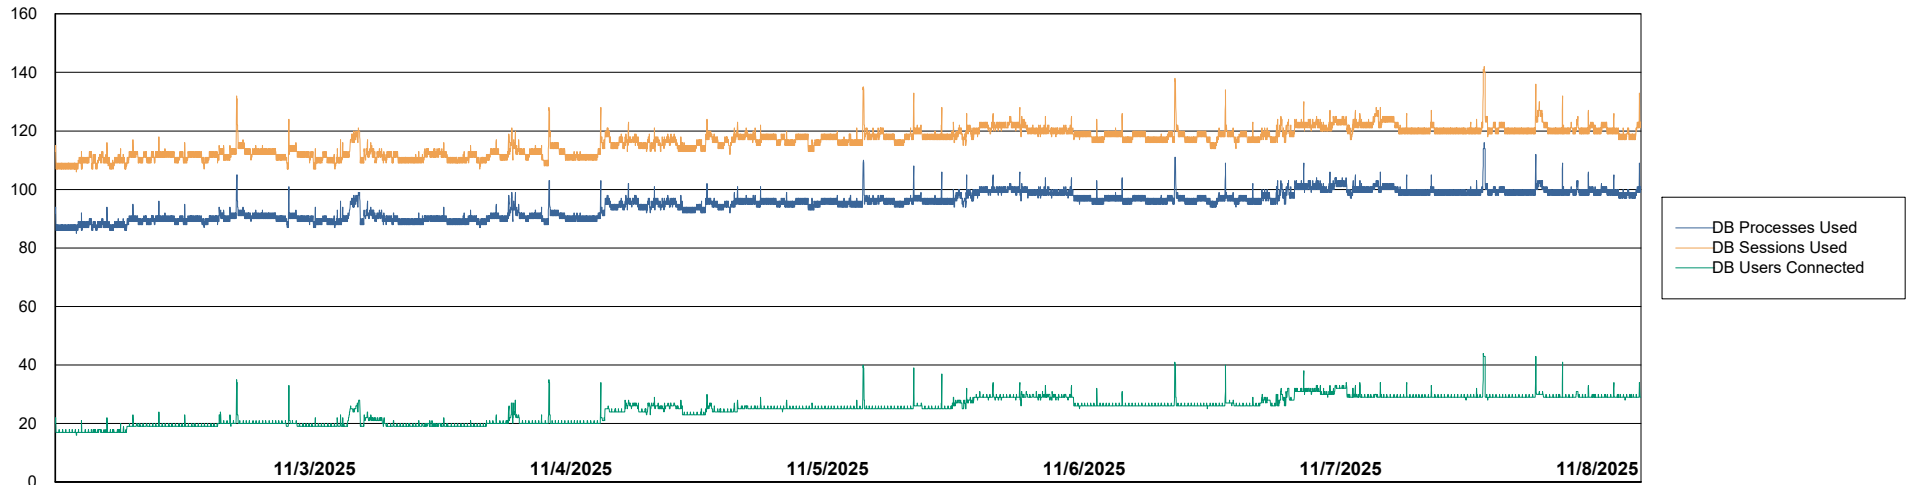

Weekly SLA Customer Report

Customer CTR OCI JED Production
Database ID 207

Database Performance CTR-BI-JED_ABS1

Weekly SLA Customer Report

Customer CTR OCI JED Production
Database ID 207

Database Performance CTR-DBS1-JED_PROD_ABS1