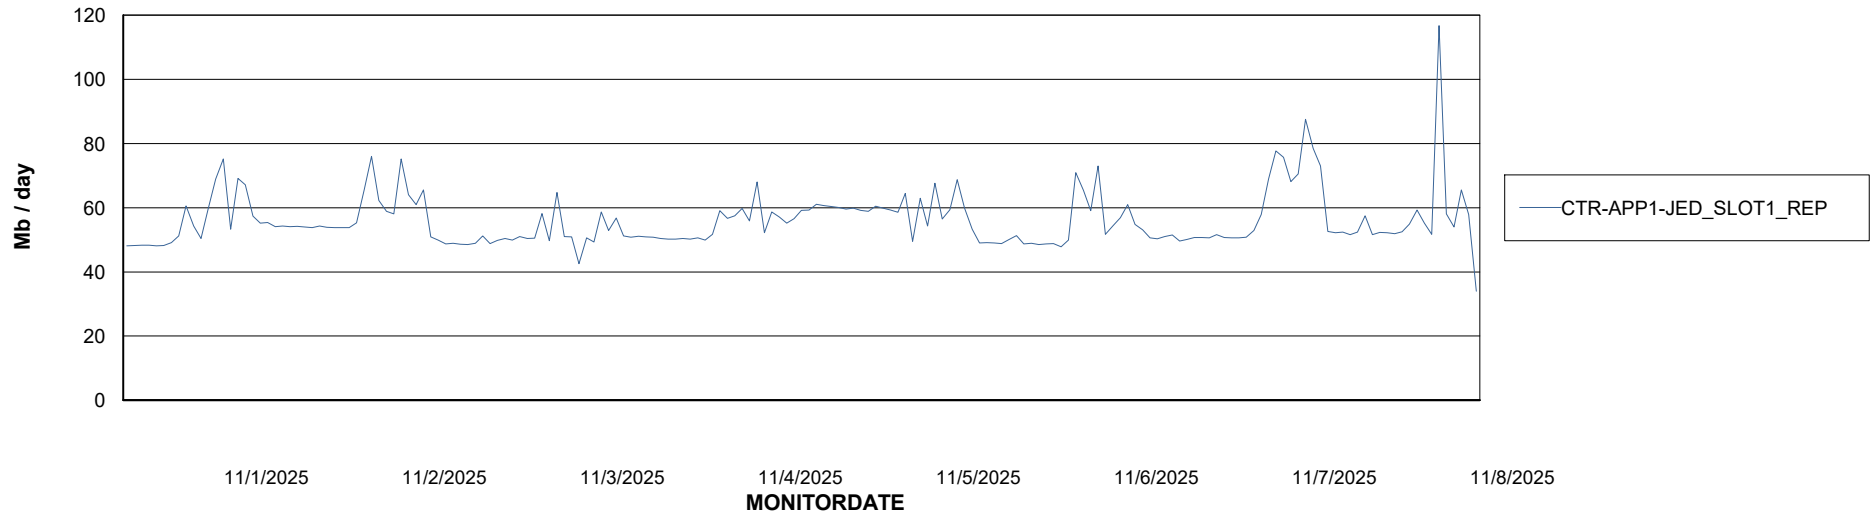

Avg users per day per ABS server

Weekly SLA Customer Report

Customer CTR OCI JED Production
Database ID 207

ABSSolute Application ReportServer Services

Avg memory used per ReportServer Service

Weekly SLA Customer Report