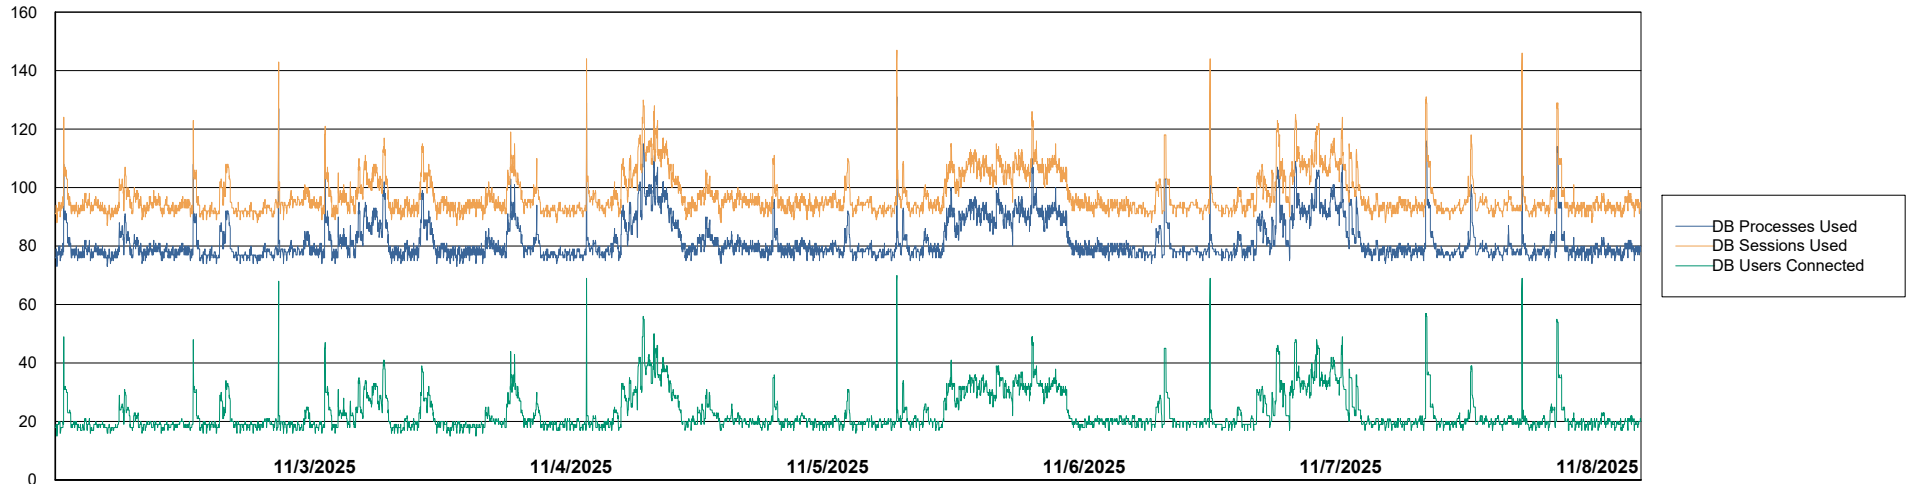

Database Performance CTR-BI-JED_ABS1