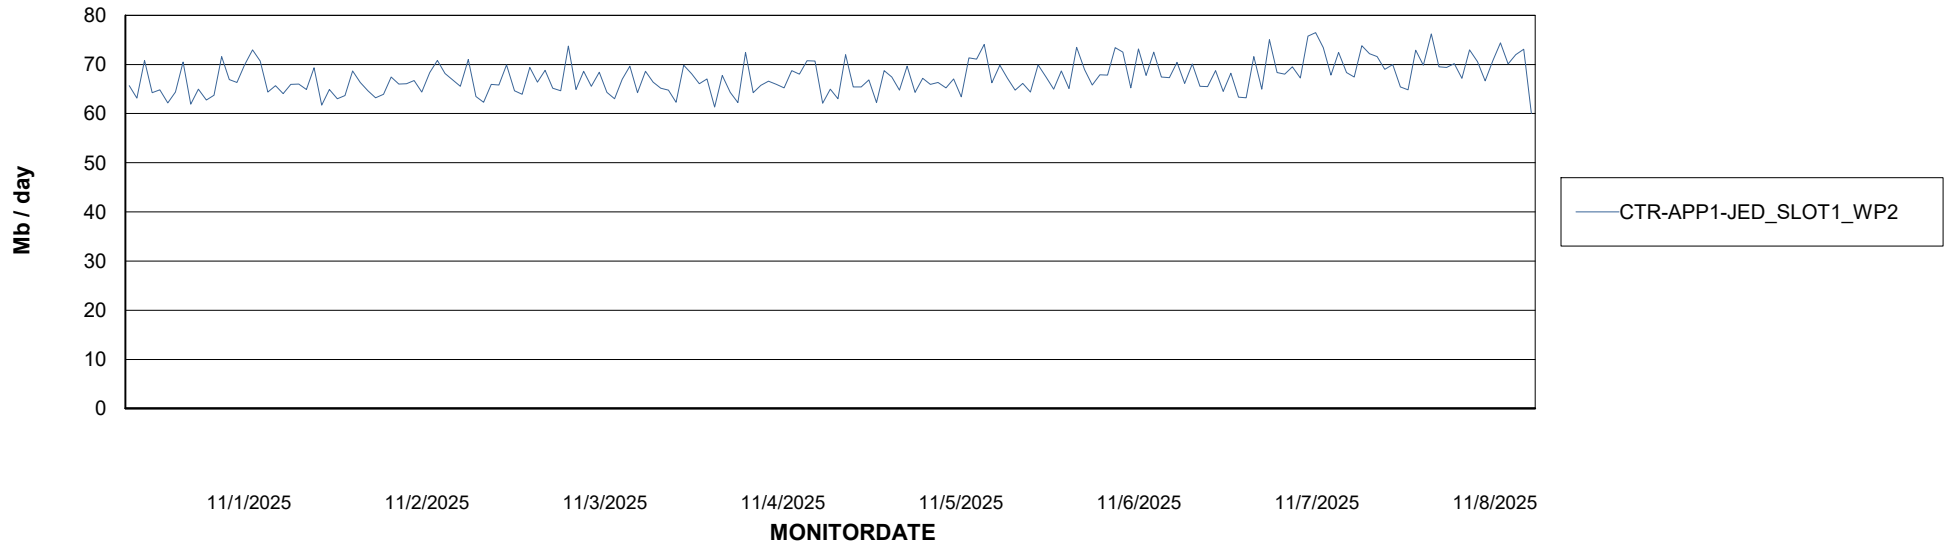

ABSSolute Web Component Services

Avg memory used per ABS Web component