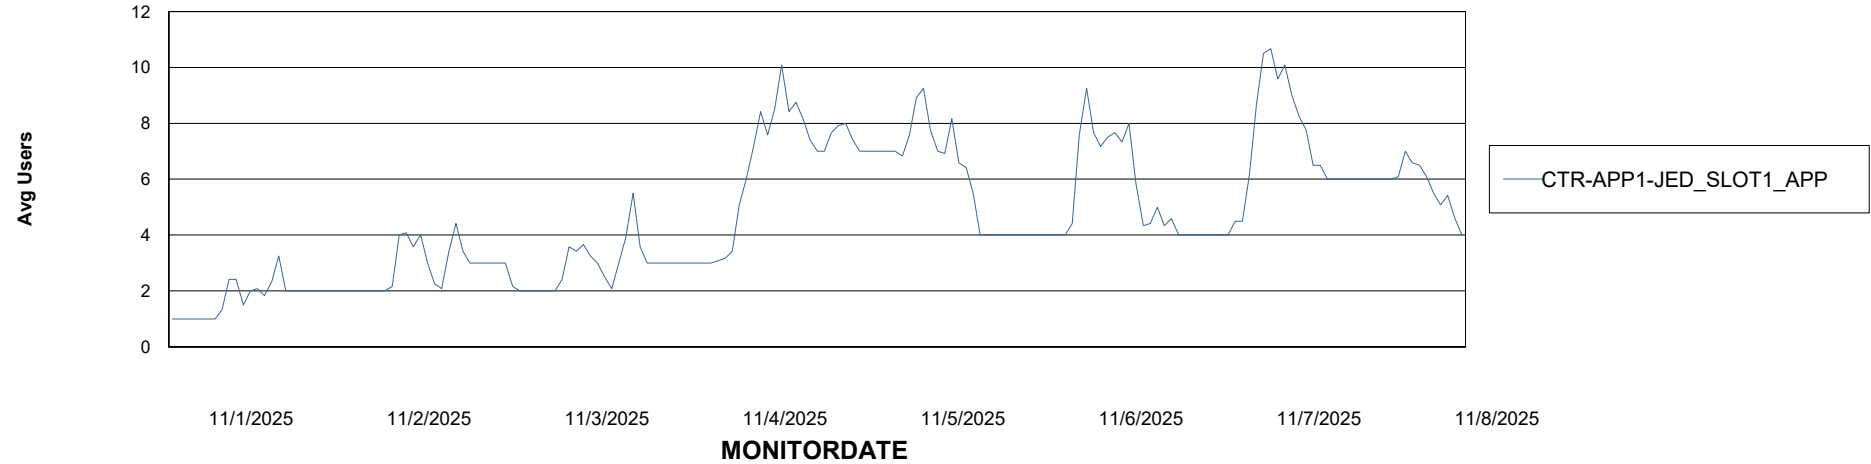

Avg users per day per ABS server