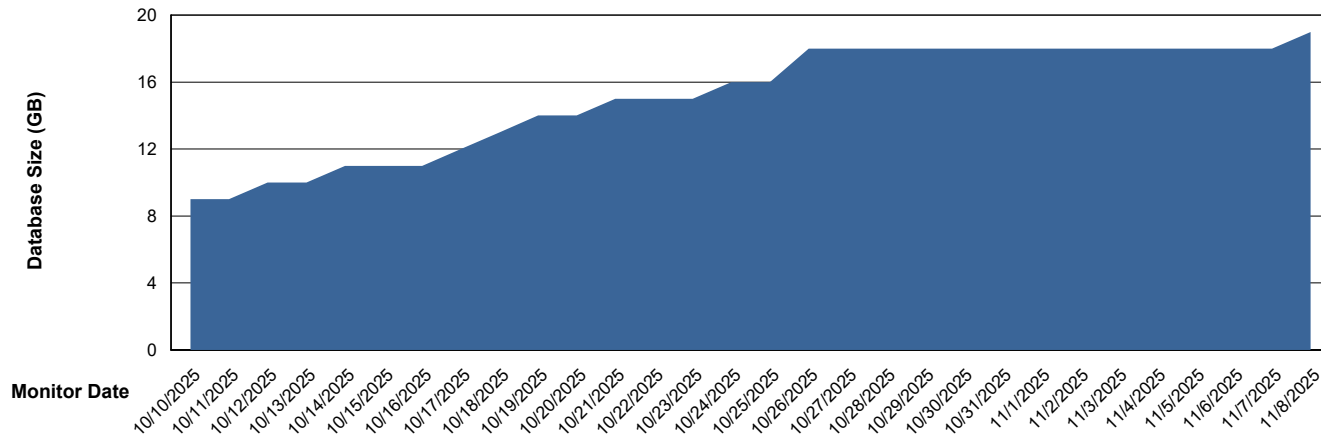

Customer CTR OCI JED Production
Database ID 207

DATABASE SIZE CTR-BI-JED_ABS1

Database growth over last month

DATABASE SIZE CTR-DBS1-JED_PROD_ABS1

Database growth over last month

Weekly SLA Customer Report