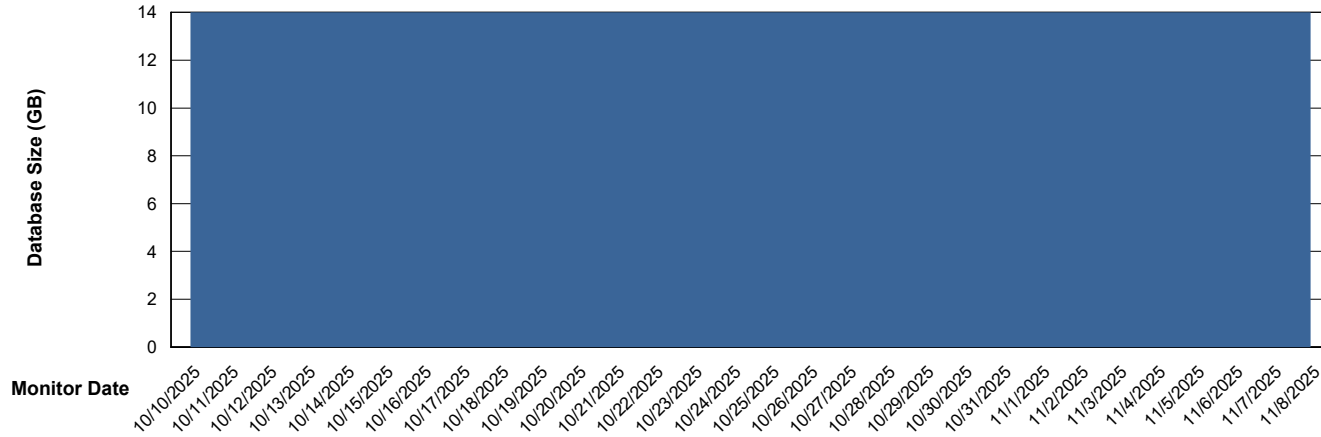

Weekly SLA Customer Report

Customer CTR OCI JED Production
Database ID 207

Database Performance CTR-DBS2-JED_PROD_HSBABS1

DB Processes Max 4
DB Processes Max 0
DB Processes Max 1,000

Weekly SLA Customer Report

Customer CTR OCI JED Production
Database ID 207

DATABASE SIZE CTR-BI-JED_ABS1

Database growth over last month

DATABASE SIZE CTR-DBS1-JED_PROD_ABS1

Database growth over last month

Weekly SLA Customer Report