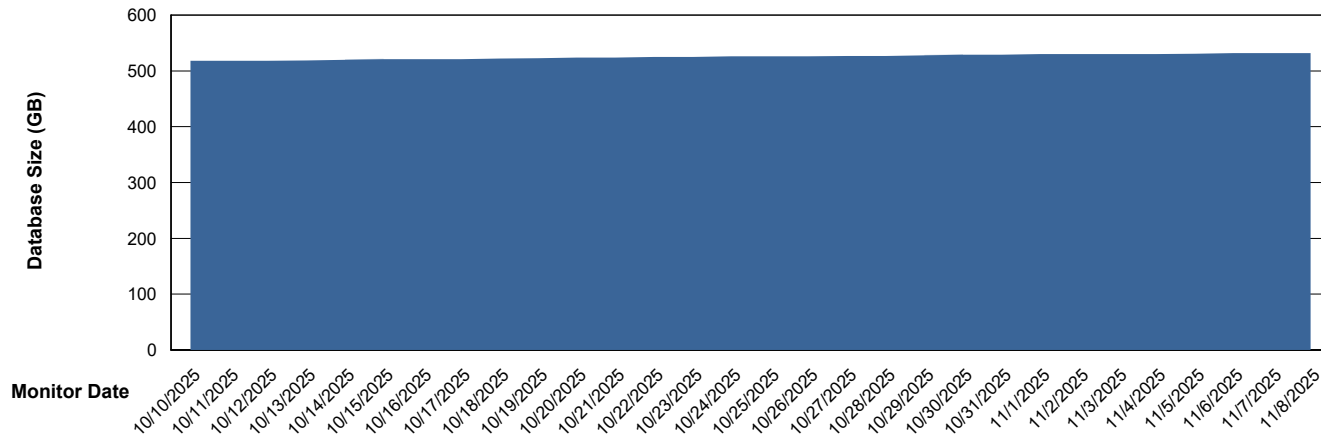

Customer CLB OCI AMS Production
Database ID 196

DATABASE SIZE CLB-BI2-AMS_ABS1_DB

Database growth over last month

DATABASE SIZE CLB-DBS1-AMS_PROD_ABS1

Database growth over last month

Weekly SLA Customer Report