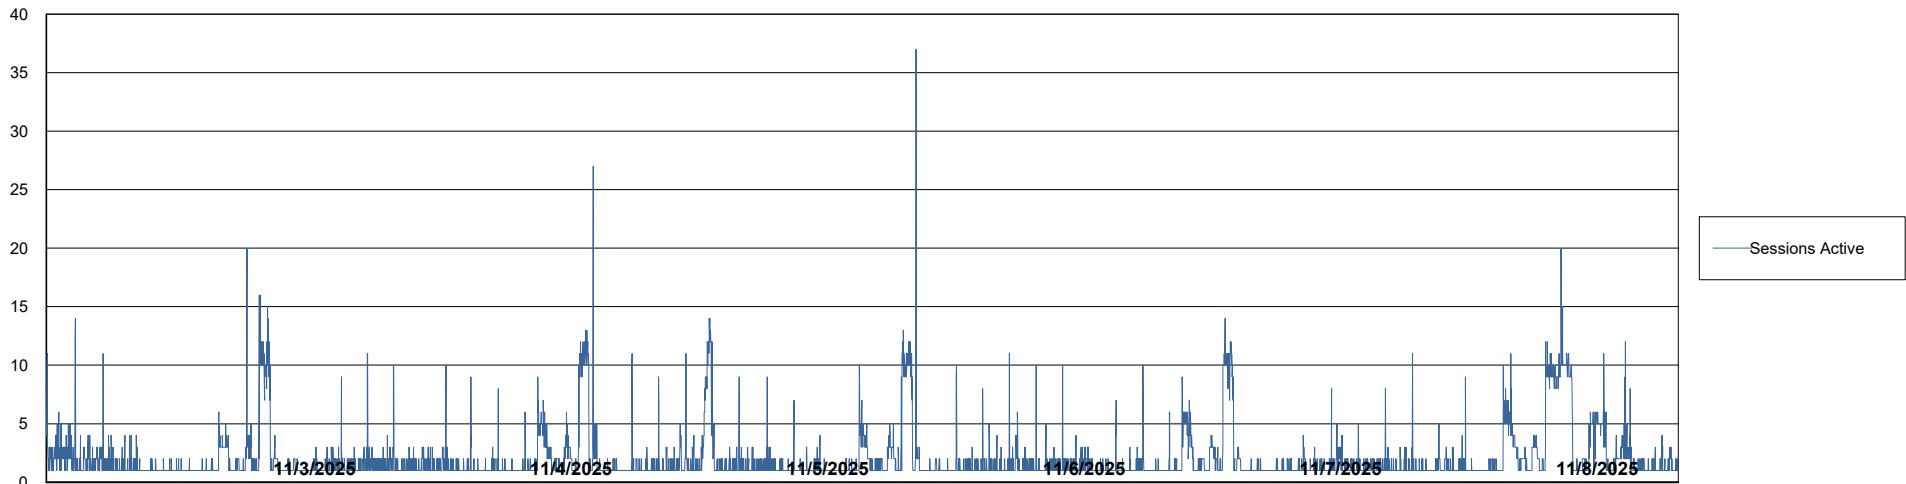

Weekly SLA Customer Report

Customer: CLB OCI AMS Production
Database ID: 196

Database Performance: CLB-BI2-AMS_ABS1_DB

Weekly SLA Customer Report

Customer CLB OCI AMS Production
Database ID 196

Database Performance CLB-DBS1-AMS_PROD_ABS1