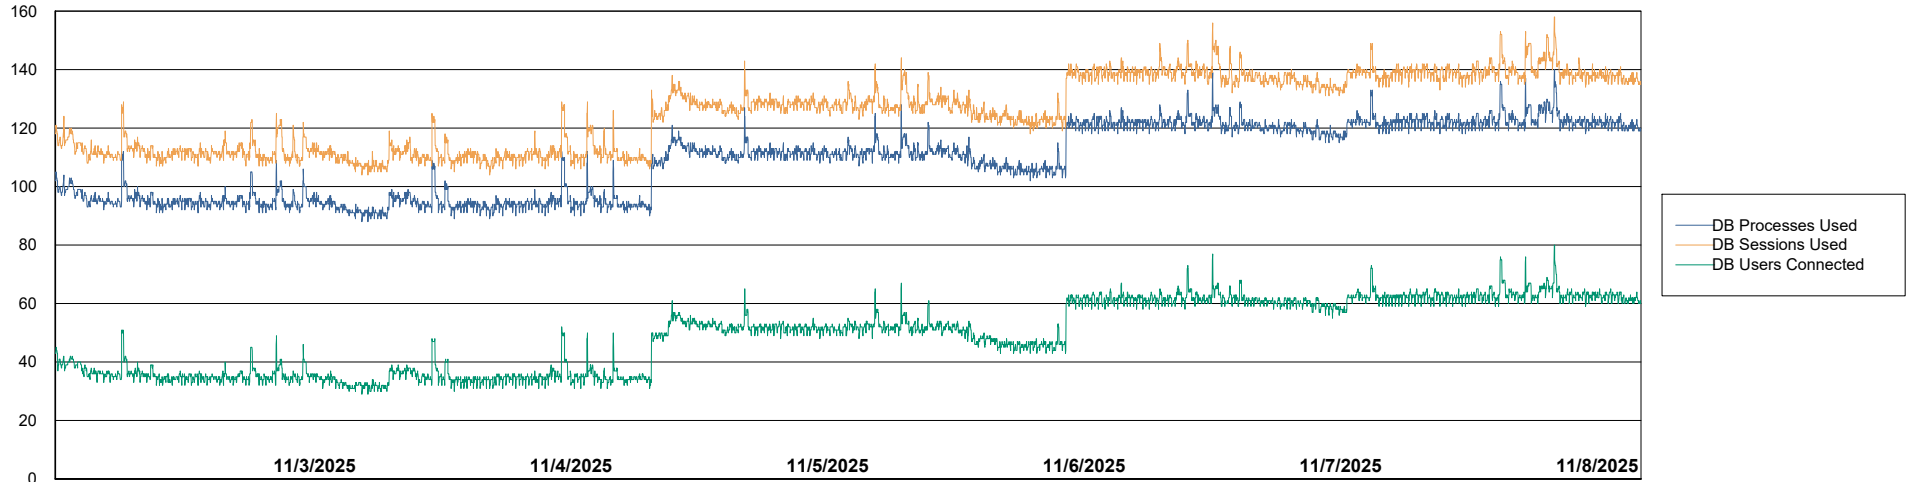

Database Performance: CLB-BI2-AMS_ABS1_DB