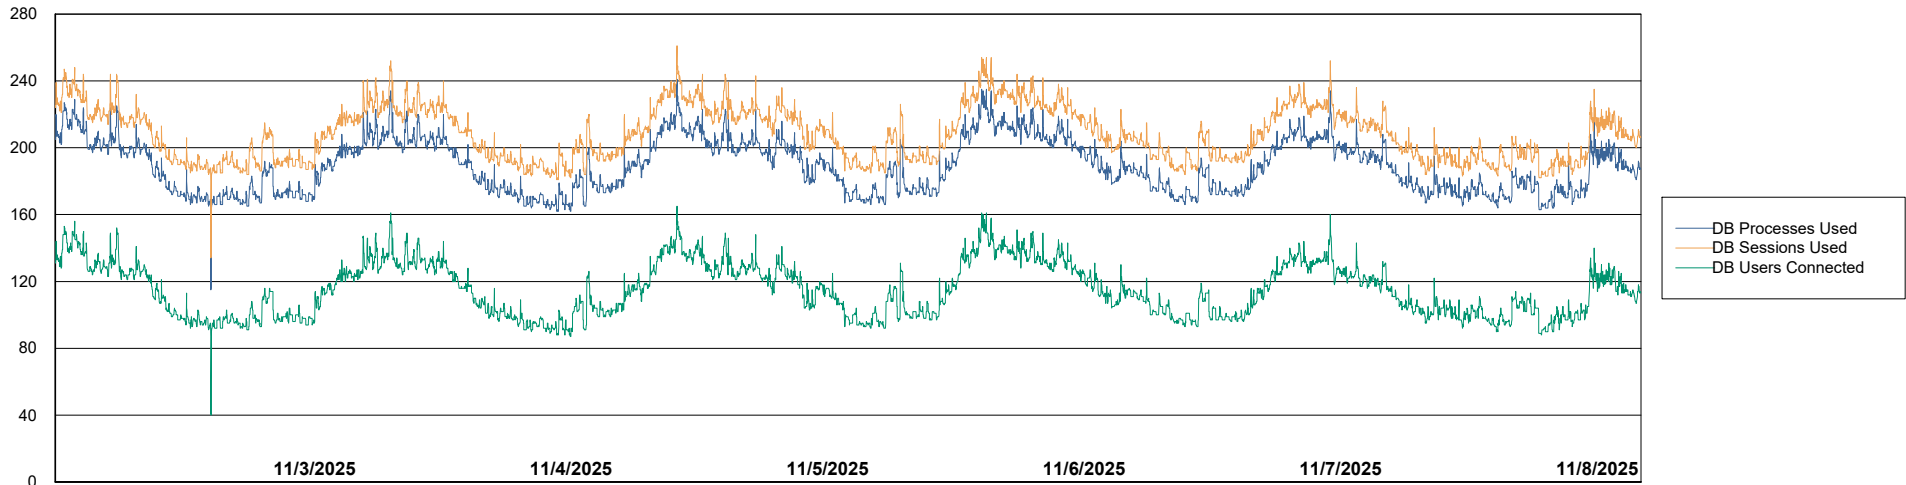

Weekly SLA Customer Report

Customer: CLB OCI AMS Production
Database ID: 196

Database Performance: CLB-BI2-AMS_ABS1_DB

Weekly SLA Customer Report

Customer CLB OCI AMS Production
Database ID 196

Database Performance CLB-DBS1-AMS_PROD_ABS1