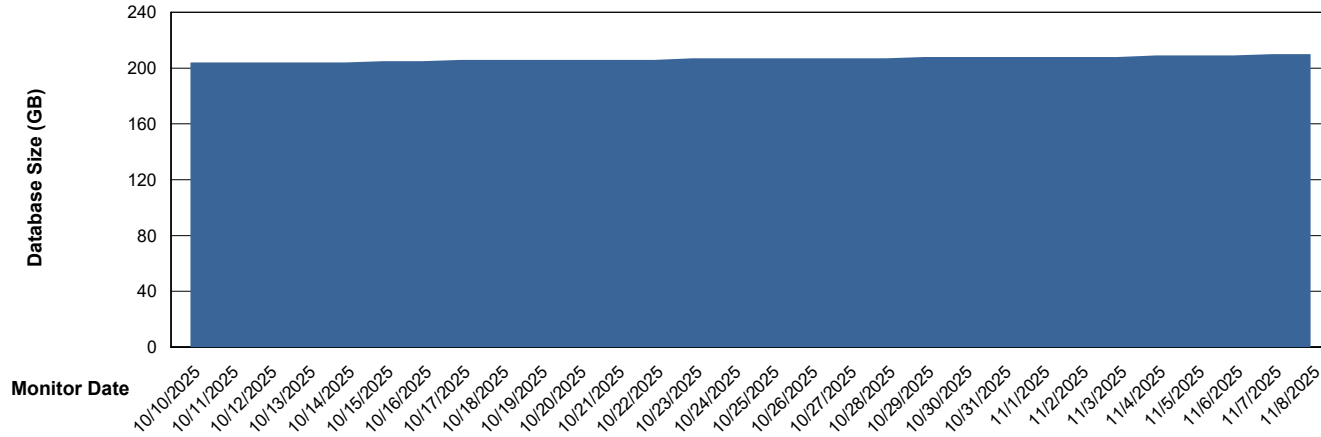

Weekly SLA Customer Report

Customer CLB OCI AMS Production
Database ID 196

Database Performance CLB-DBS2-AMS_PROD_HSBABS1

DB Processes Max 1,000
DB Processes Max 0
DB Processes Max 4

Weekly SLA Customer Report

Customer CLB OCI AMS Production
Database ID 196

DATABASE SIZE CLB-BI2-AMS_ABS1_DB

Database growth over last month

DATABASE SIZE CLB-DBS1-AMS_PROD_ABS1

Database growth over last month

Weekly SLA Customer Report