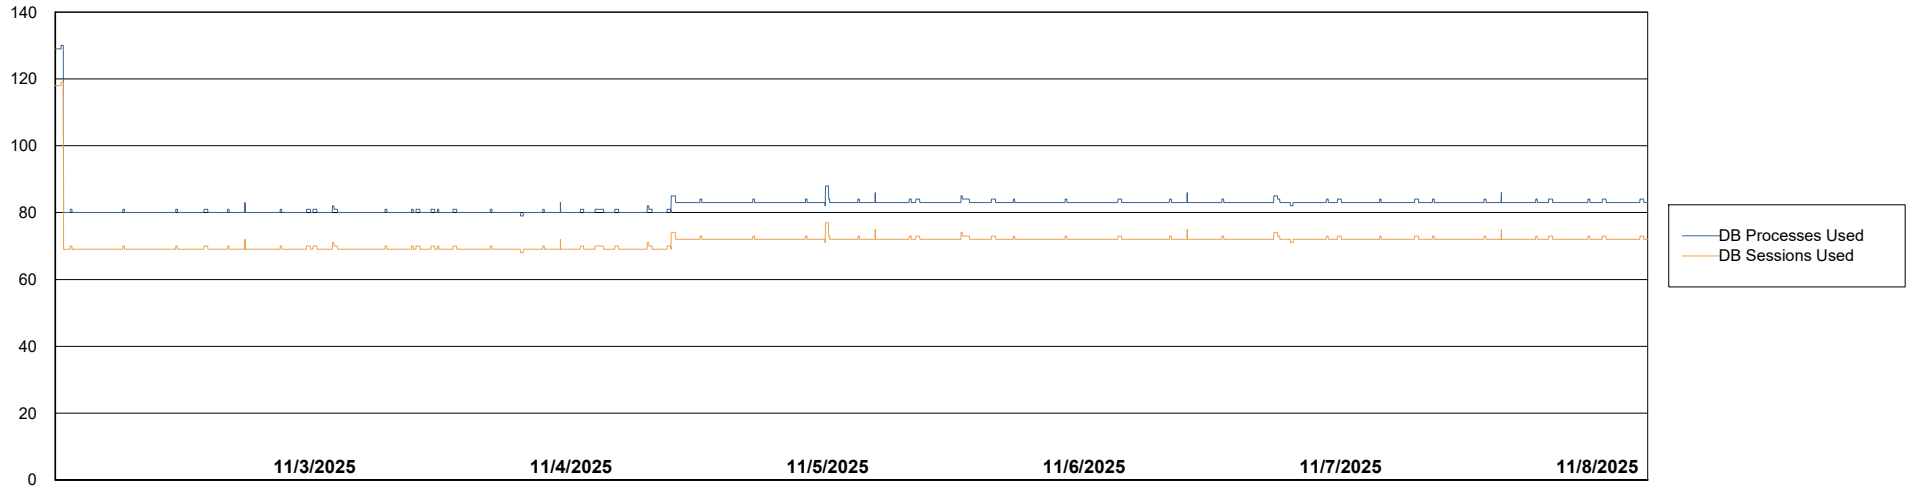

Database Performance   CLB-DBS2-AMS_PROD_HSBABS1

DB Processes Max   1,000
DB Processes Max   0
DB Processes Max   4