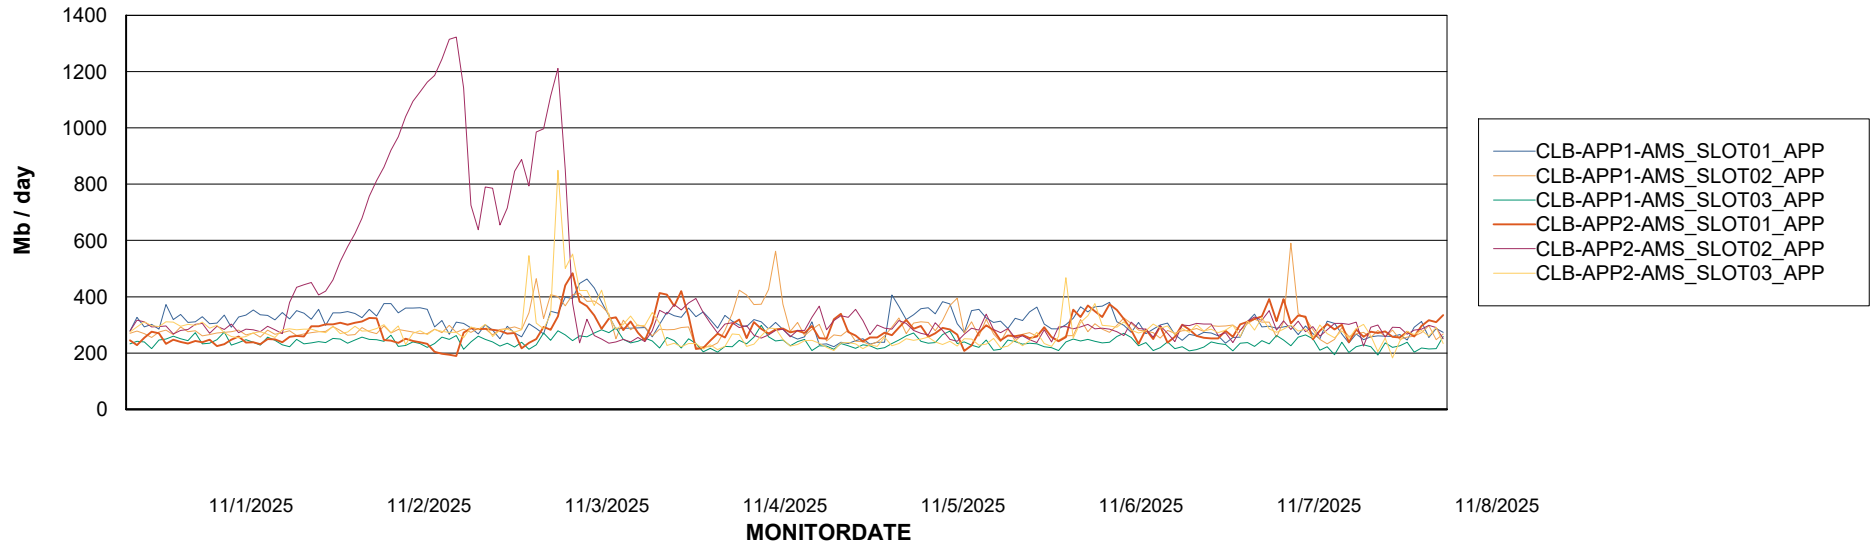

ABSSolute Application Server Services

Avg memory used per ABS Server Service