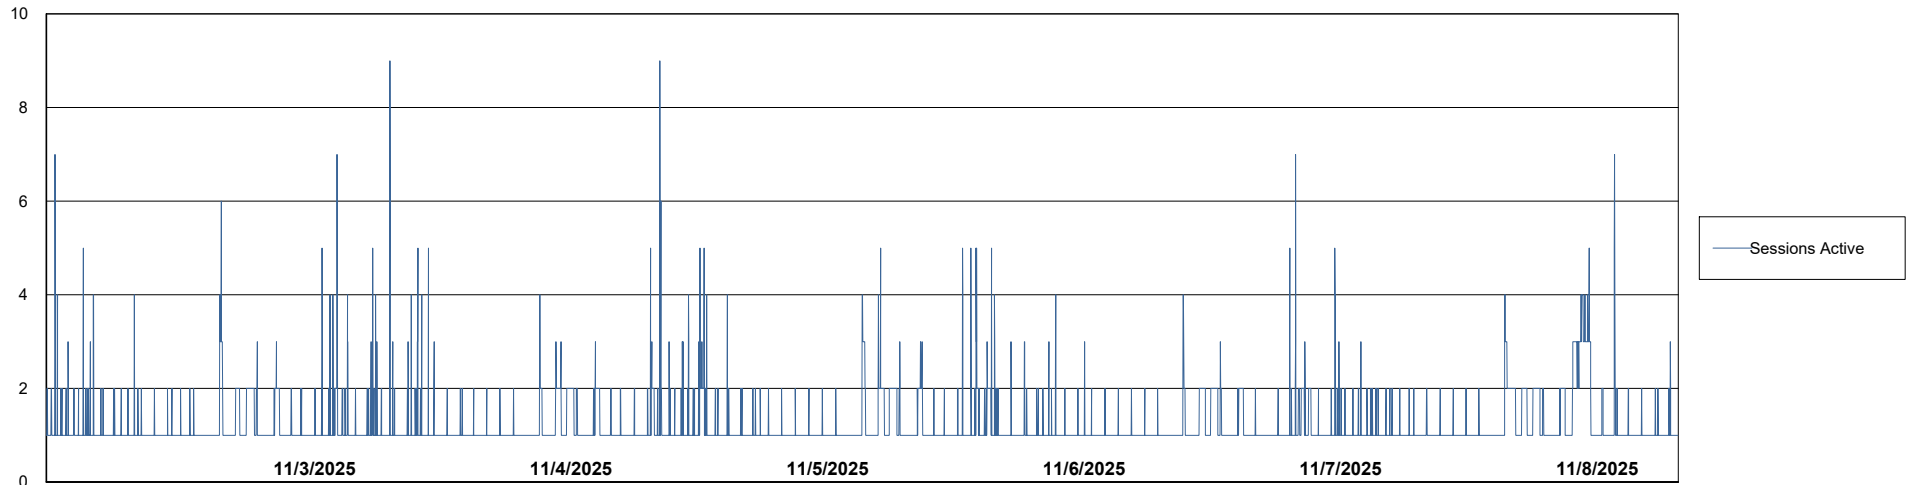

Database Performance: CLB-BI2-AMS_ABS1_DB