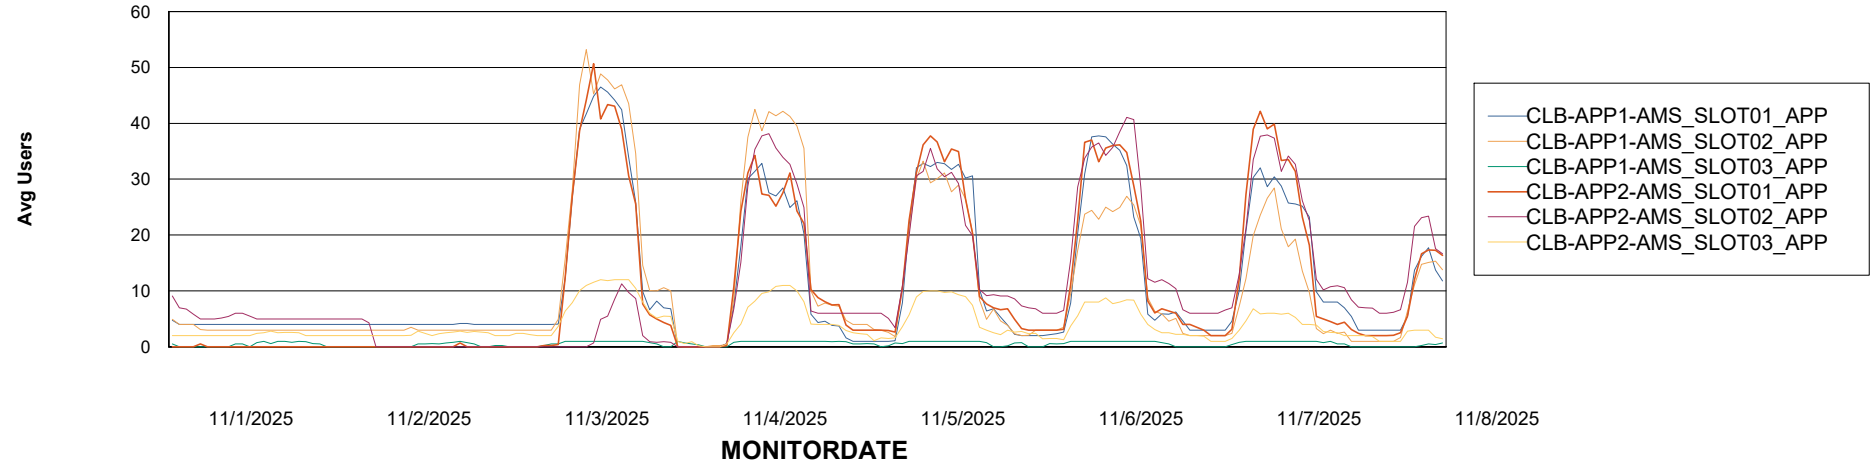

Avg users per day per ABS server