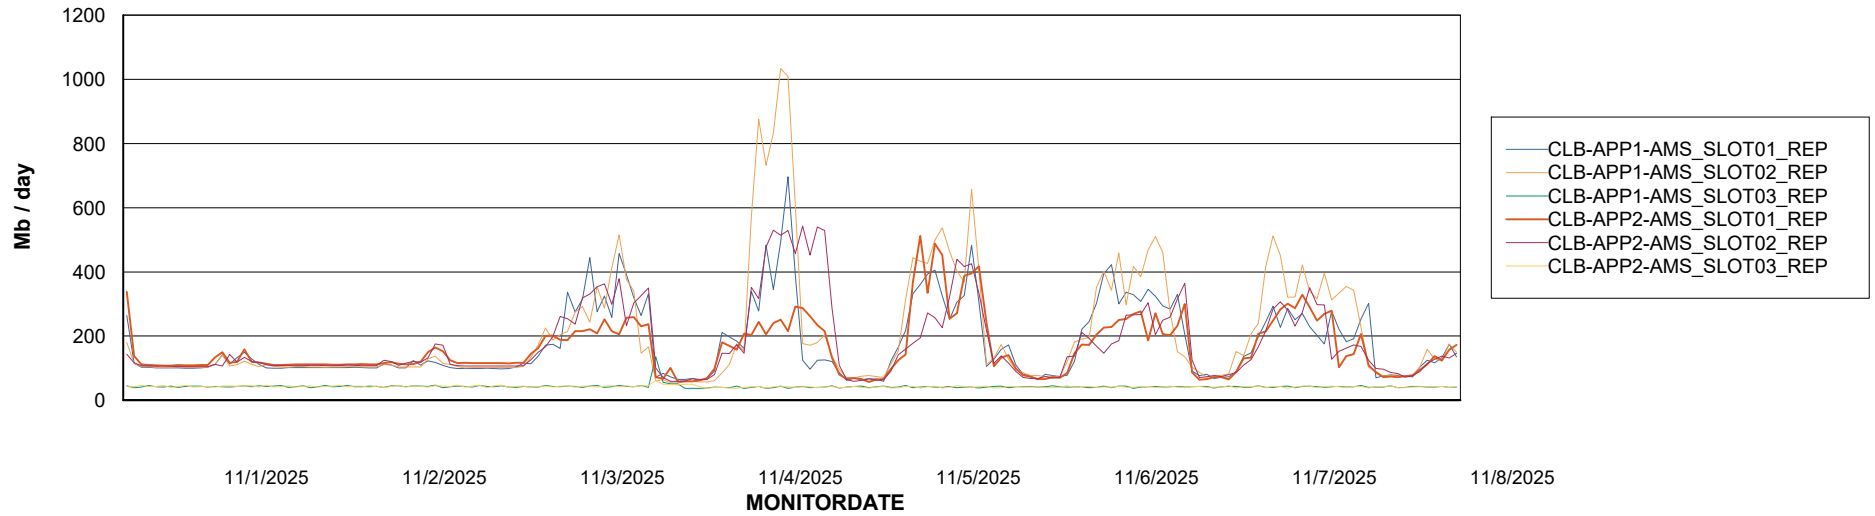

Avg memory used per ABS Server Service

Avg users per day per ABS server

Weekly SLA Customer Report

Customer CLB OCI AMS Production
Database ID 196

ABSSolute Application ReportServer Services

Avg memory used per ReportServer Service