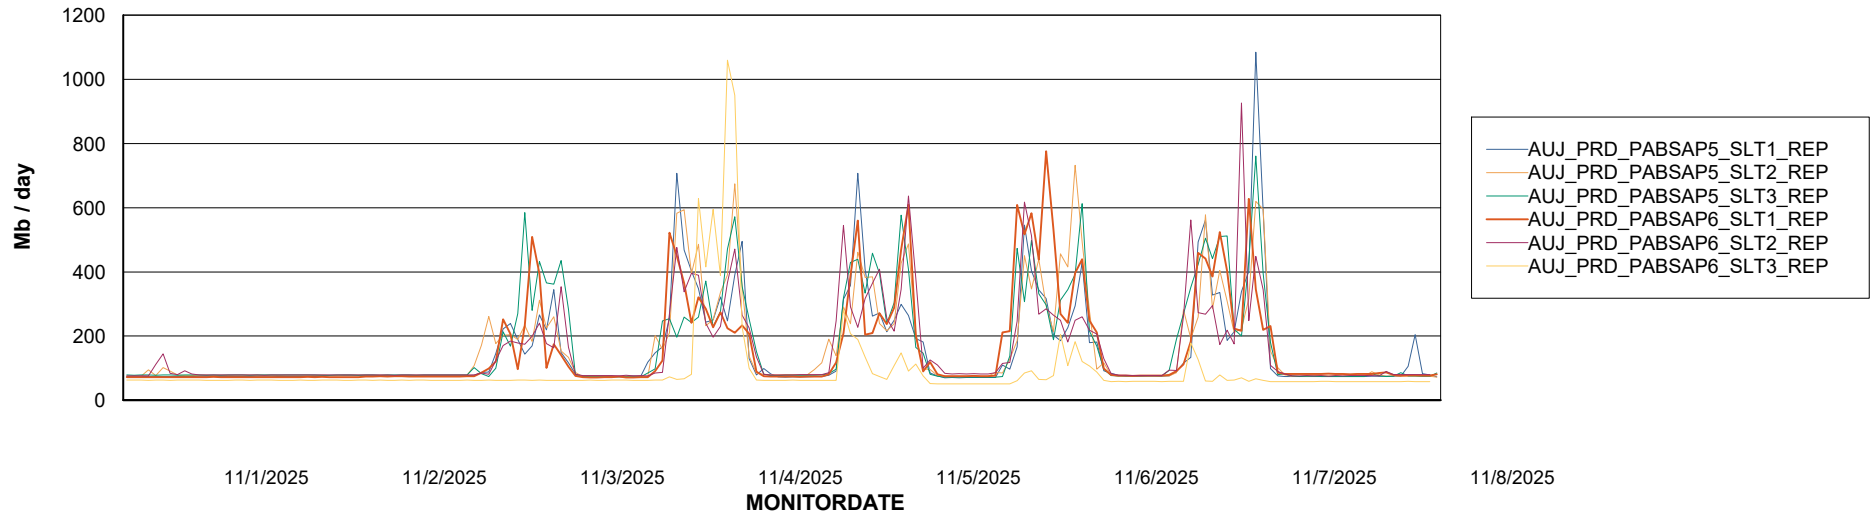

ABSSolute Application ReportServer Services

Avg memory used per ReportServer Service