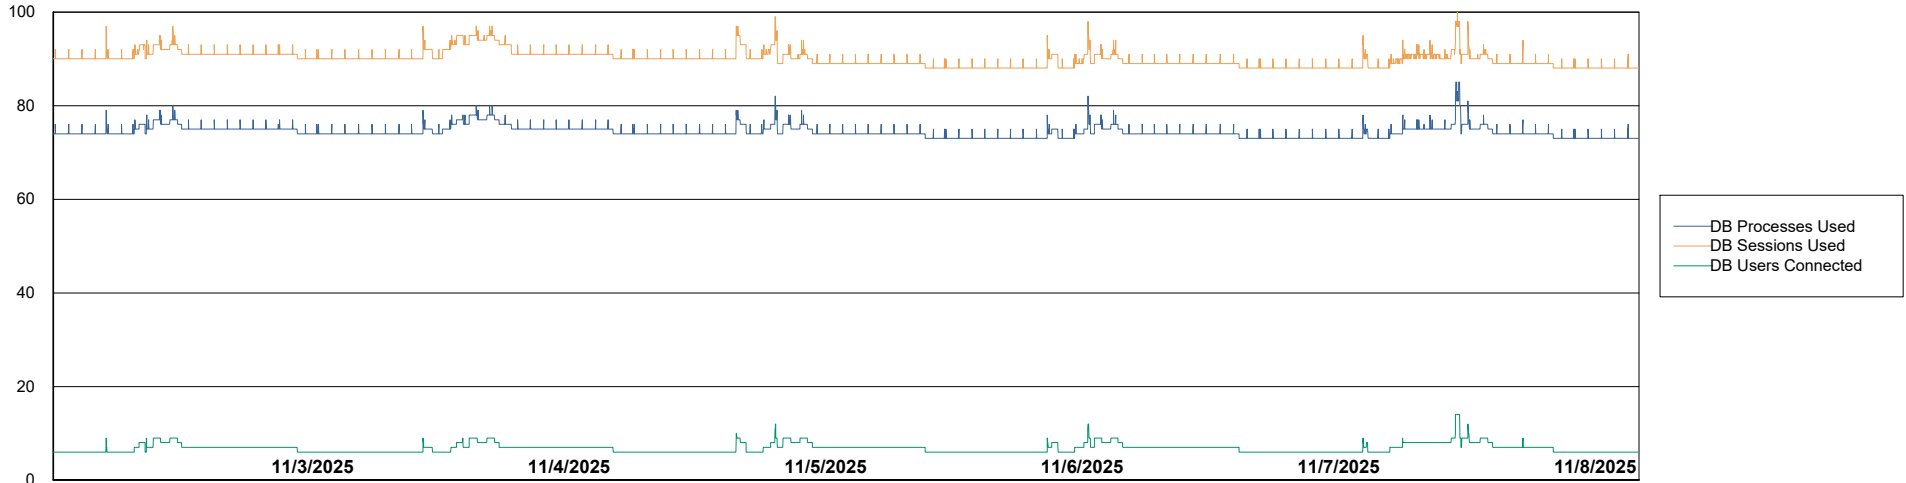

Database Performance AUJ_BI3_DB