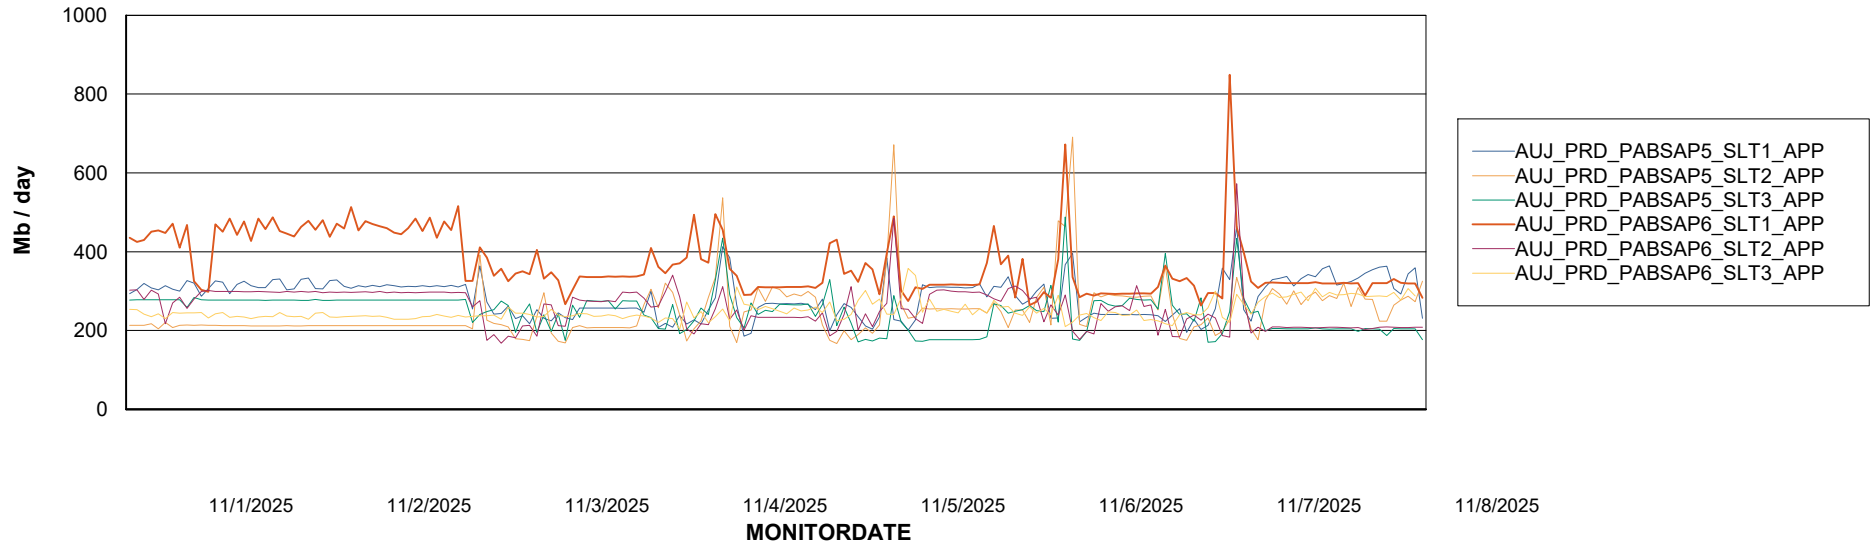

ABSSolute Application Server Services

Avg memory used per ABS Server Service