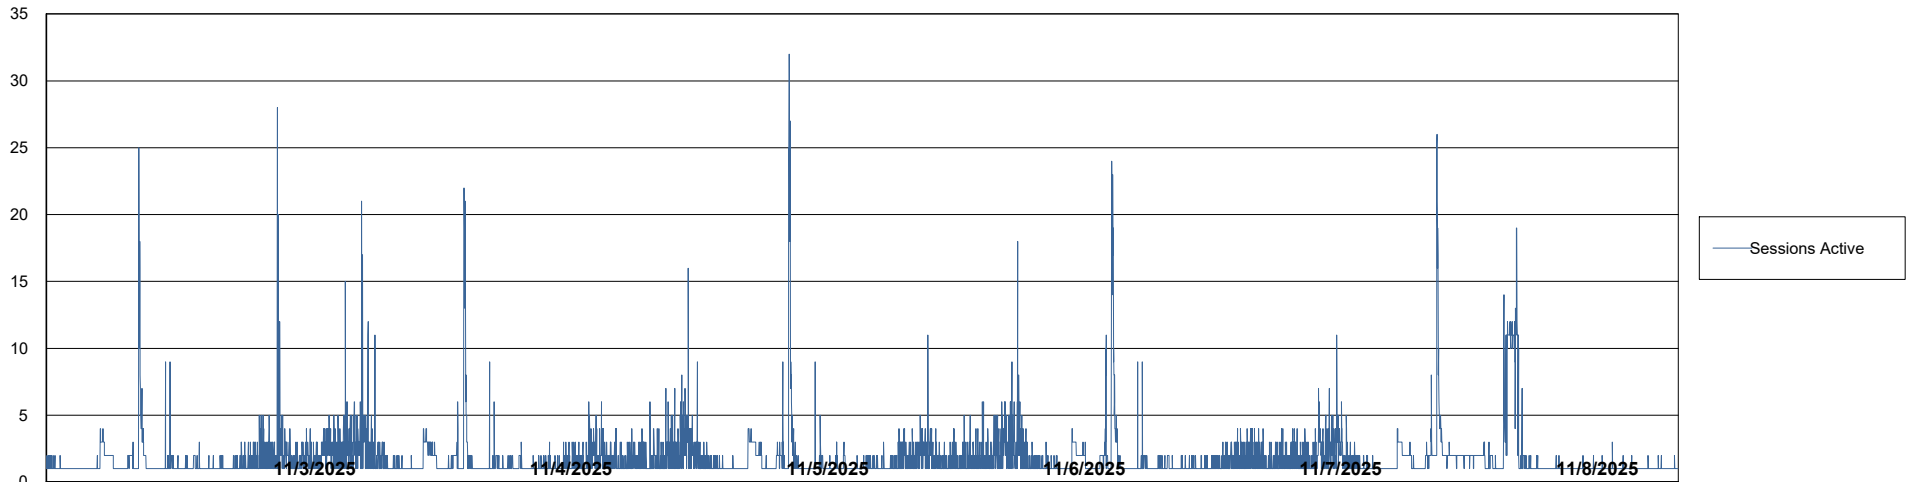

Database Performance AUJ_DB3_Primary