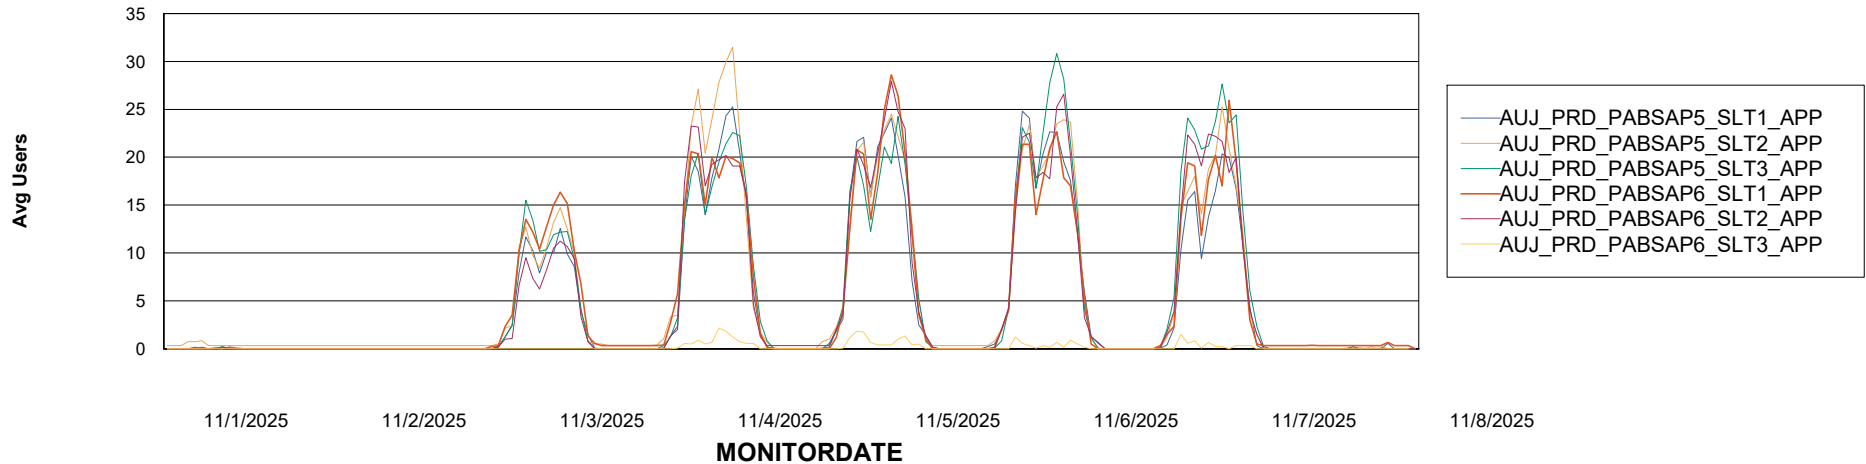

Avg users per day per ABS server