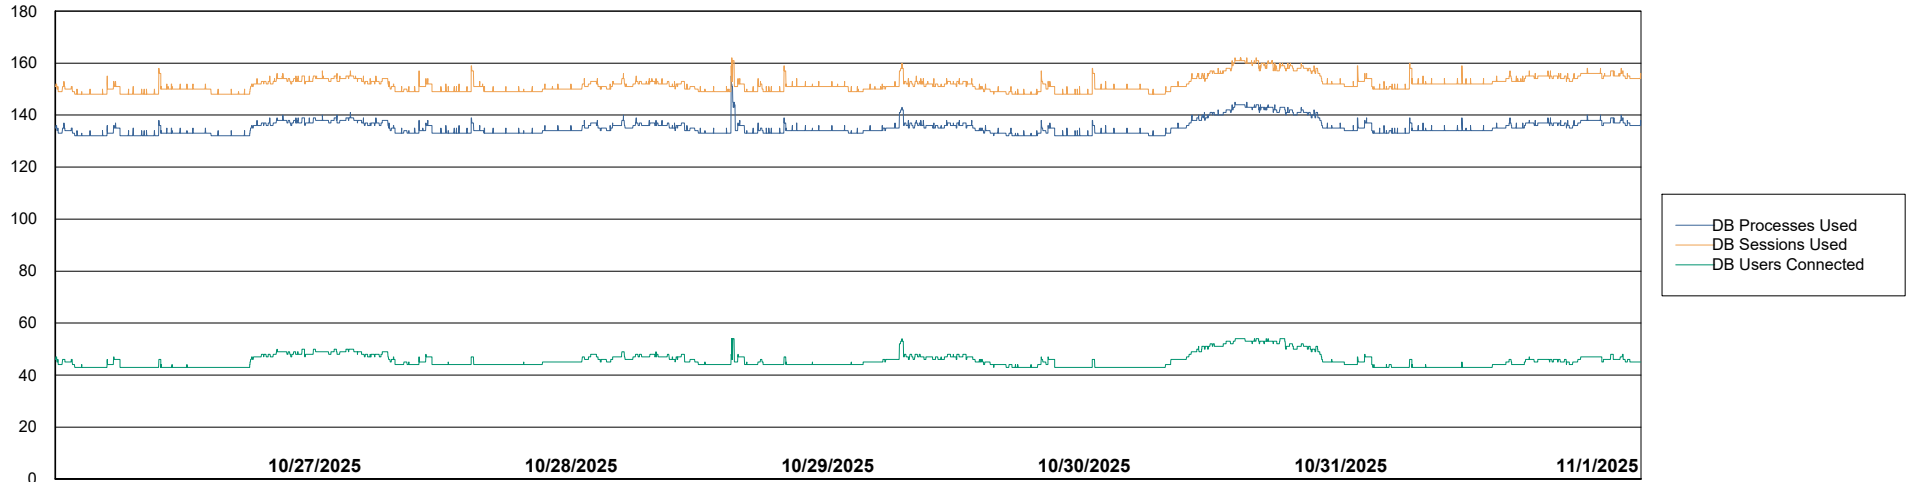

Database Performance XMX_PROD_ABSDB01_PRDB_ABS1