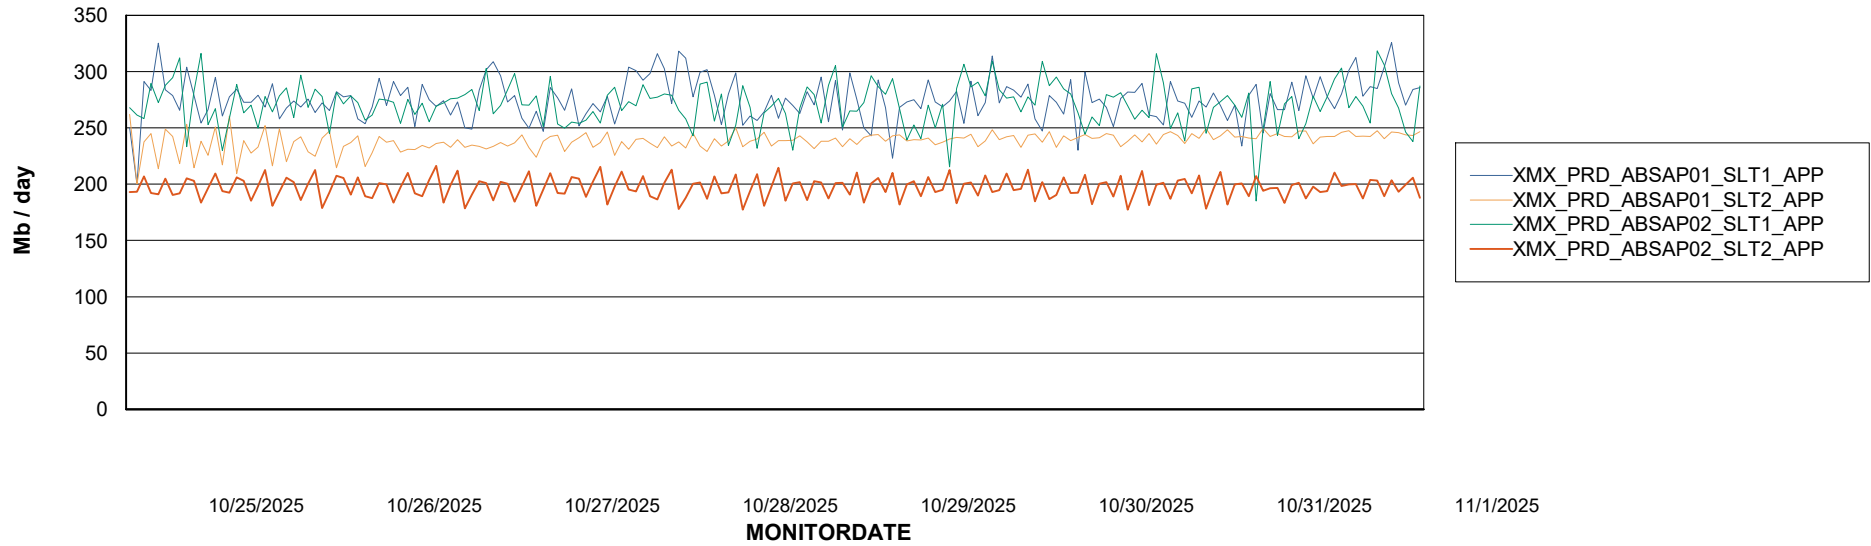

ABSSolute Application Server Services

Avg memory used per ABS Server Service