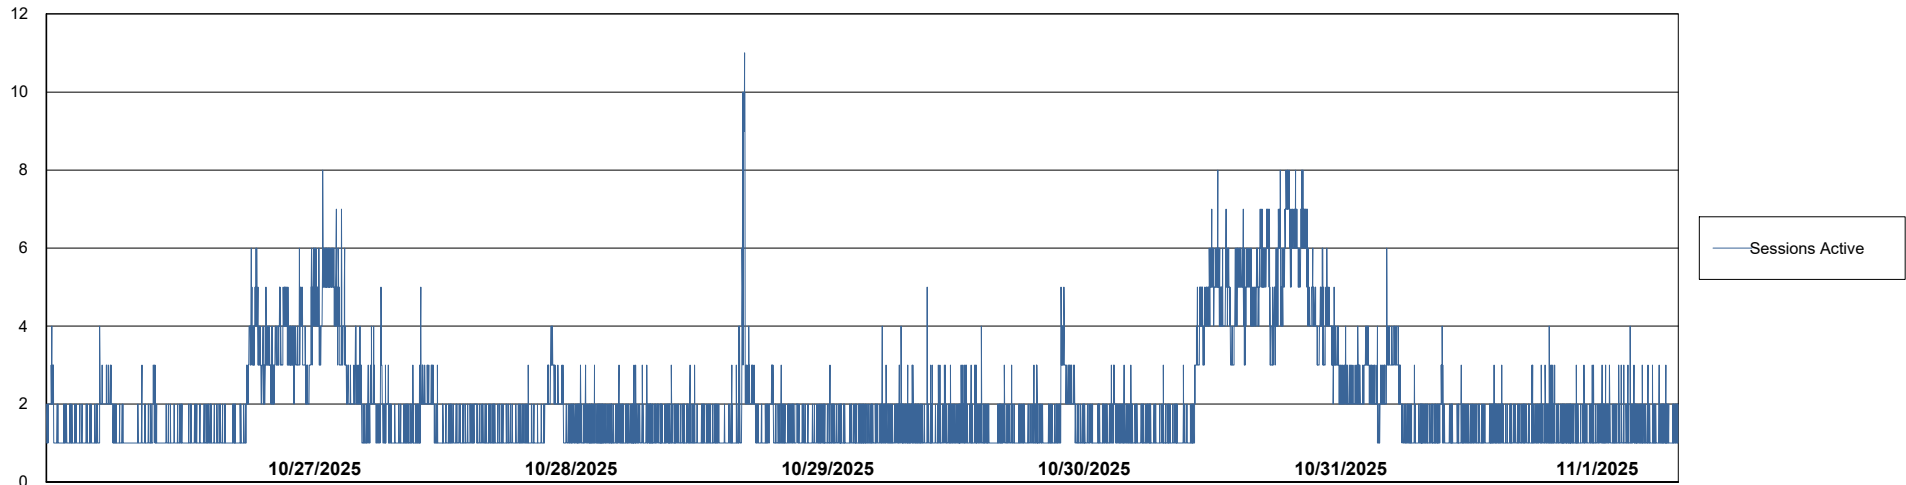

Weekly SLA Customer Report

Customer XMX Production (24/7)
 Database ID 146

Harddisk Usage XMX_PROD_ABSDST

	Free disk space on C: (%)	Total disk space on C: (Gb)	Used disk space on C: (Gb)
11/1/2025	19	100	81
10/31/2025	18	100	82
10/30/2025	17	100	83
10/29/2025	17	100	83
10/28/2025	12	100	88
10/27/2025	12	100	88
10/26/2025	16	100	84

Weekly SLA Customer Report

Customer XMX Production (24/7)
Database ID 146

Database Performance XMX_PROD_ABSDB01_PRDB_ABS1

Weekly SLA Customer Report

Customer XMX Production (24/7)
Database ID 146

Database Performance XMX_PROD_ABSDB02_SBDB_HSBABS1