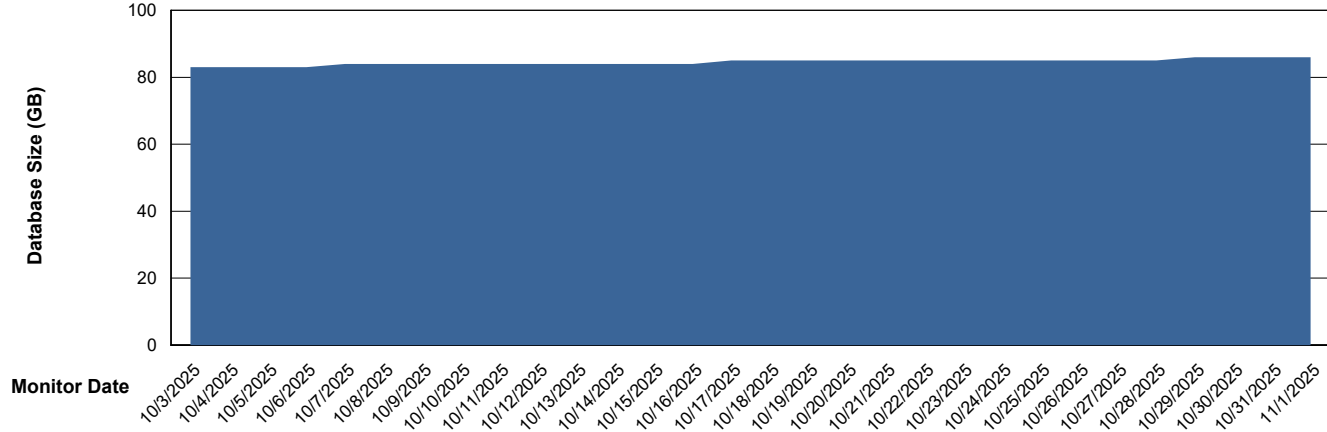

DB Processes Max 0
DB Processes Max 4
DB Processes Max 1,000

Weekly SLA Customer Report

Customer XMX Production (24/7)
 Database ID 146

DATABASE SIZE XMX_PROD_ABSDB01_PRDB_ABS1

Database growth over last month

Database Tablespace XMX_PROD_ABSDB01_PRDB_ABS1

Date	Tablespace Name	Filesize (Gb)	Usedsize (Gb)	Percentage free
11/1/2025	ABSDATA	76	64	16
	INDX	8	0	97
10/31/2025	ABSDATA	76	64	16
	INDX	8	0	97
10/30/2025	ABSDATA	76	64	16
	INDX	8	0	97
10/29/2025	ABSDATA	76	64	16
	INDX	8	0	97
10/28/2025	ABSDATA	76	63	17
	INDX	8	0	97
10/27/2025	ABSDATA	76	63	17
	INDX	8	0	97
10/26/2025	ABSDATA	76	63	17
	INDX	8	0	97