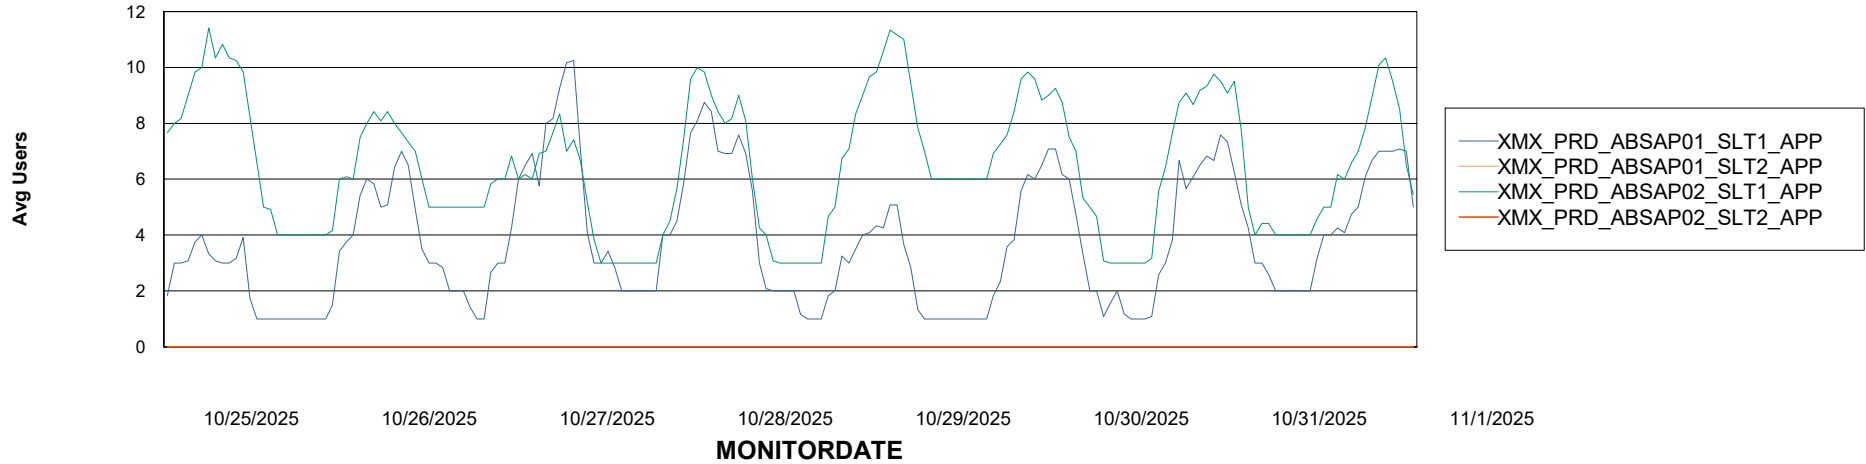

Weekly SLA Customer Report

Customer XMX Production (24/7)
Database ID 146

Standby Database Health XMX Production (24/7)

Recovery lag for last 7 days

Weekly SLA Customer Report

Customer XMX Production (24/7)
Database ID 146

ABSSolute Application Server Services

Avg memory used per ABS Server Service

Avg users per day per ABS server

Weekly SLA Customer Report

Customer XMX Production (24/7)
Database ID 146

ABSSolute Application ReportServer Services