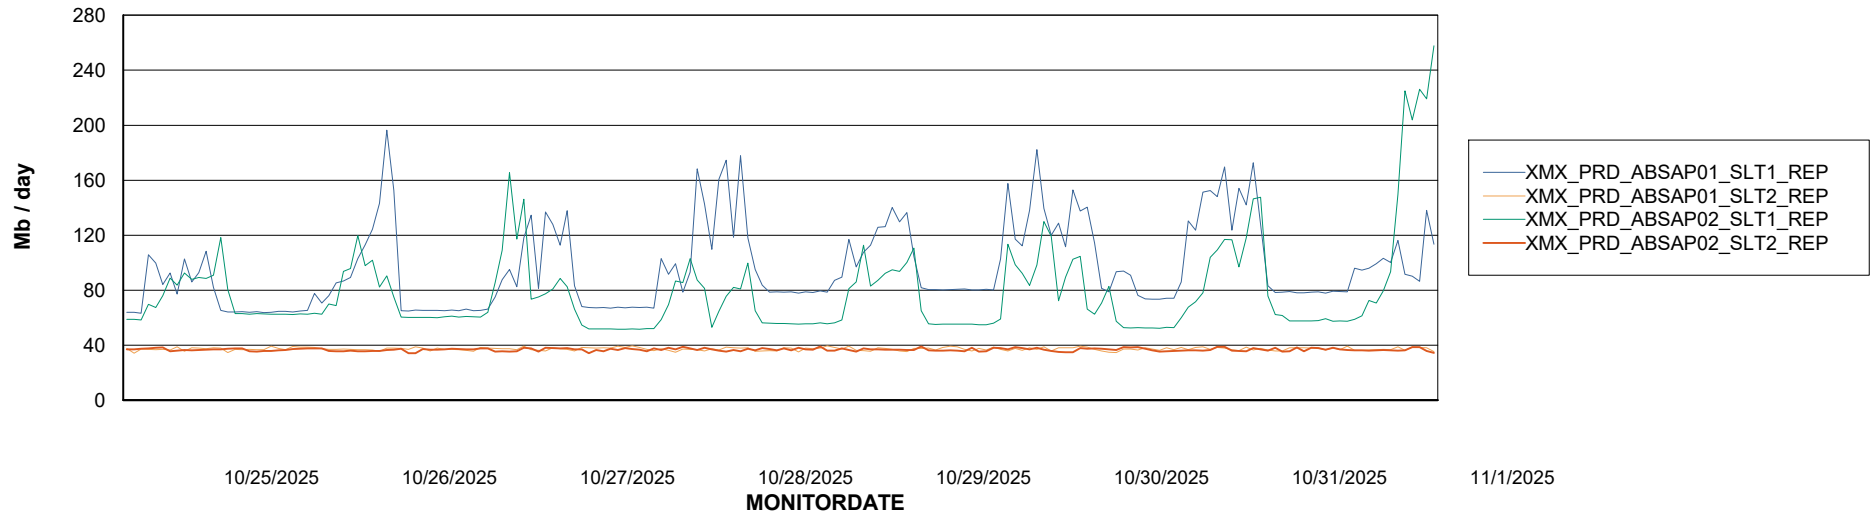

ABSSolute Application ReportServer Services

Avg memory used per ReportServer Service