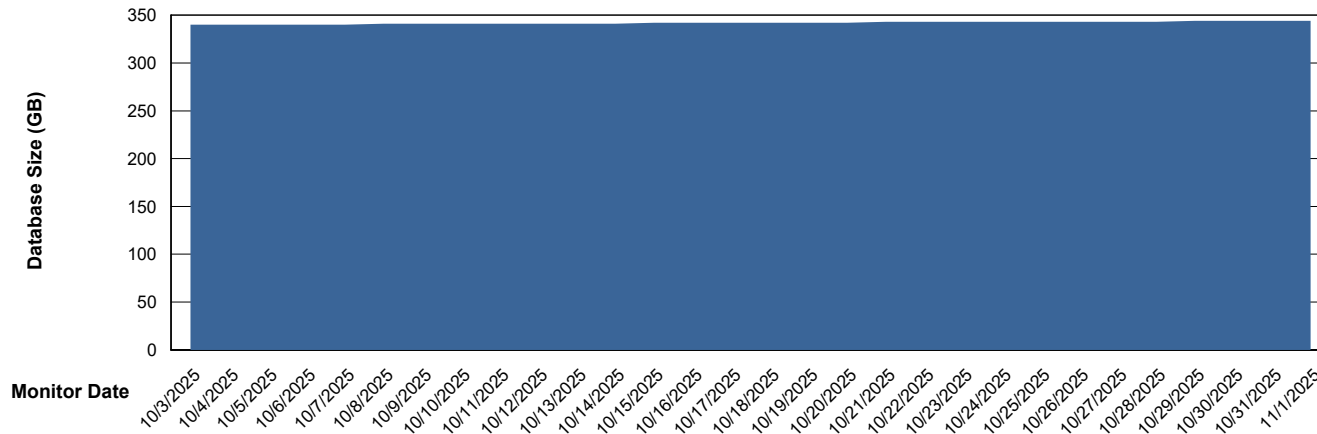

DB Processes Max 1,000

Weekly SLA Customer Report

Customer VOS_Production
Database ID 143

DATABASE SIZE VOS_PRD_ABSBI-2018_ABS1

Database growth over last month

DATABASE SIZE VOS_PRD_ABSBI-2025_ABS1

Database growth over last month