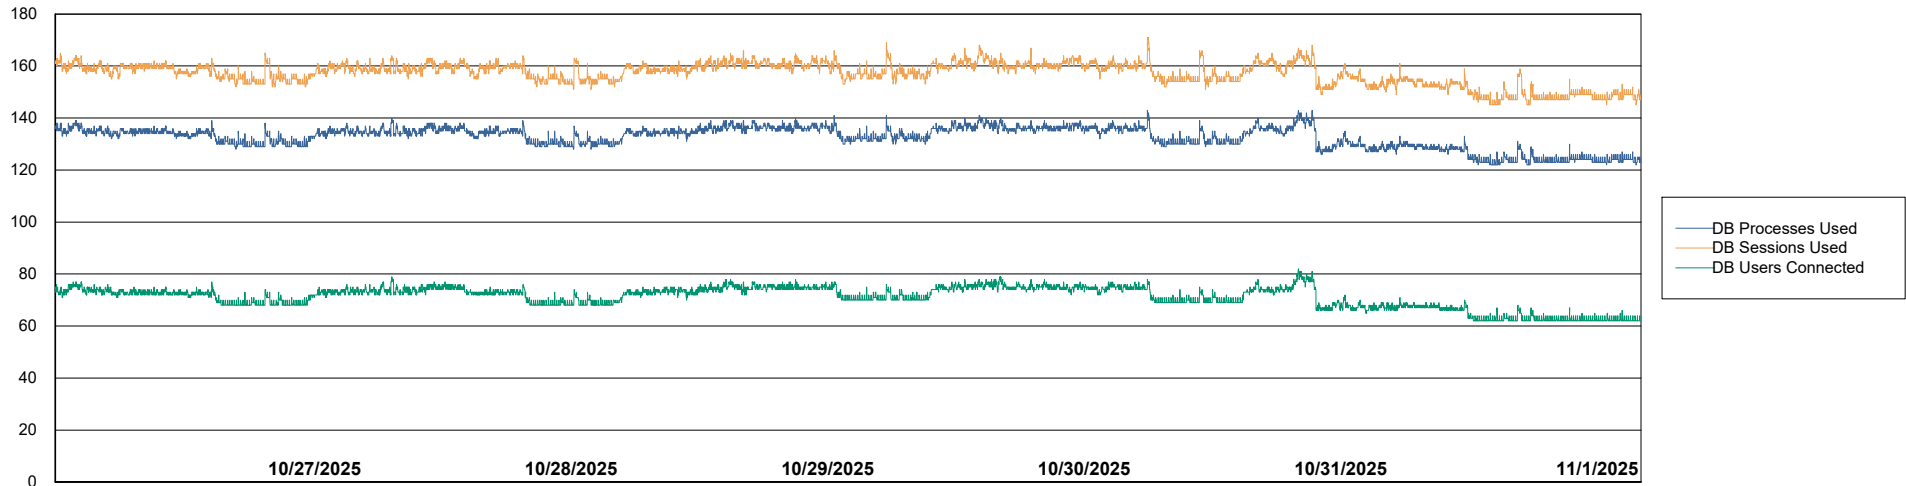

Database Performance VOS_PRD_ABSORA1-2022_ABS1