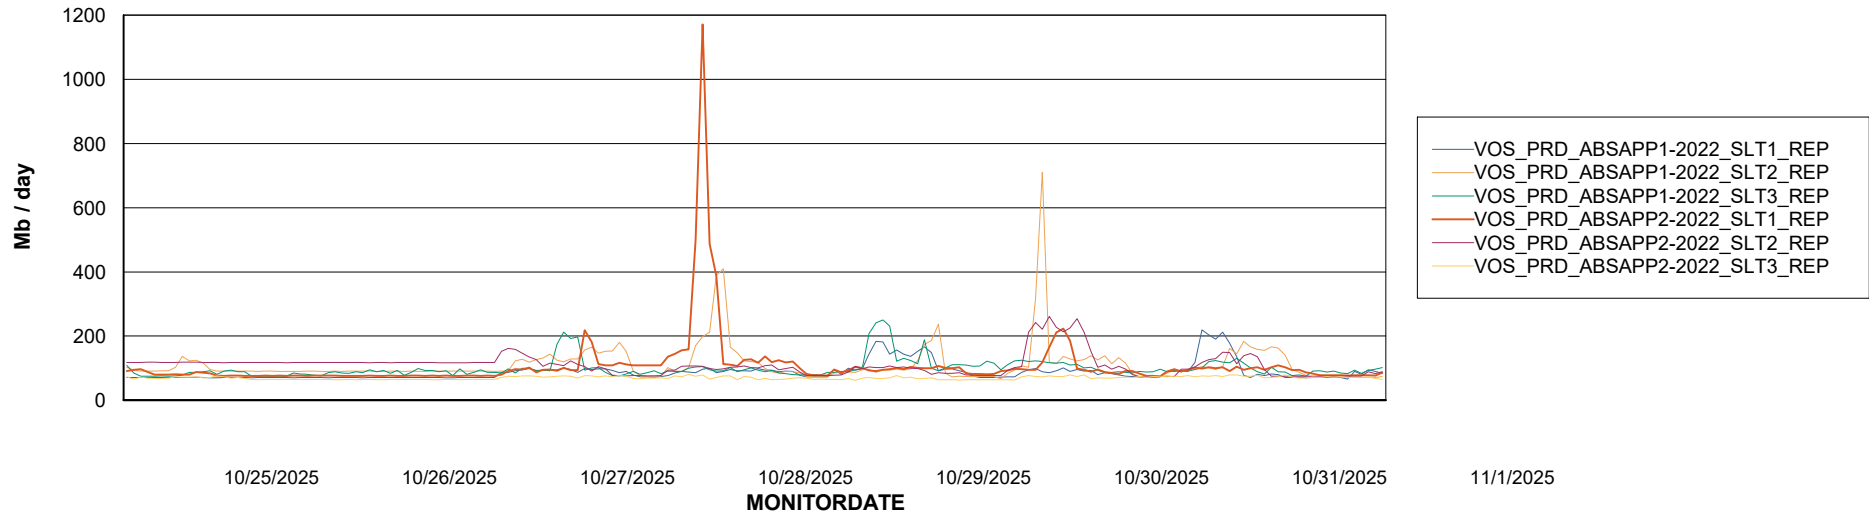

Avg memory used per ABS Server Service

Avg users per day per ABS server

Weekly SLA Customer Report

Customer VOS_Production
Database ID 143

ABSSolute Application ReportServer Services

Avg memory used per ReportServer Service