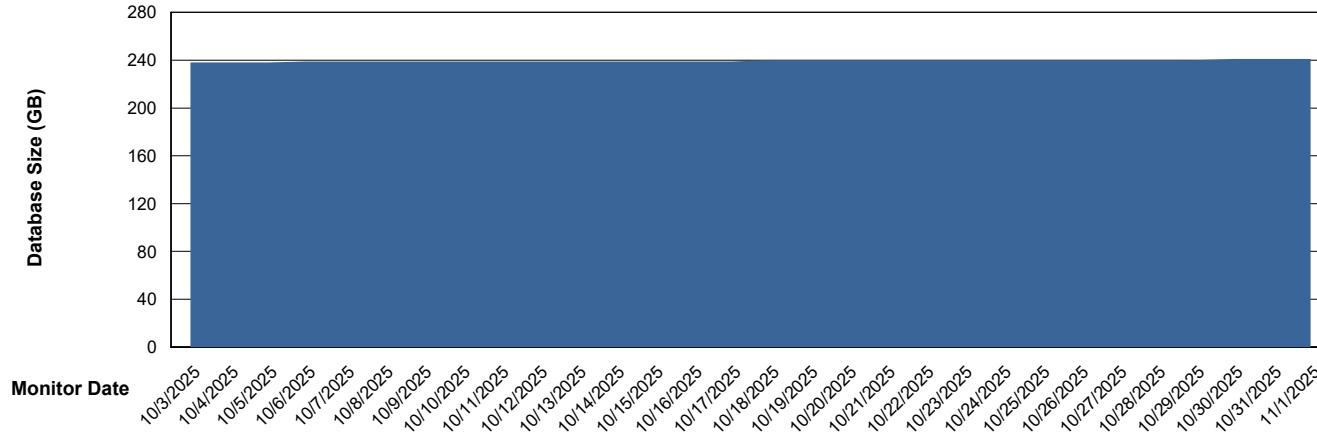

DB Processes Max 1,000

Weekly SLA Customer Report

Customer VOS_Production
Database ID 143

DATABASE SIZE VOS_PRD_ABSBI-2018_ABS1

Database growth over last month

DATABASE SIZE VOS_PRD_ABSBI-2025_ABS1

Database growth over last month