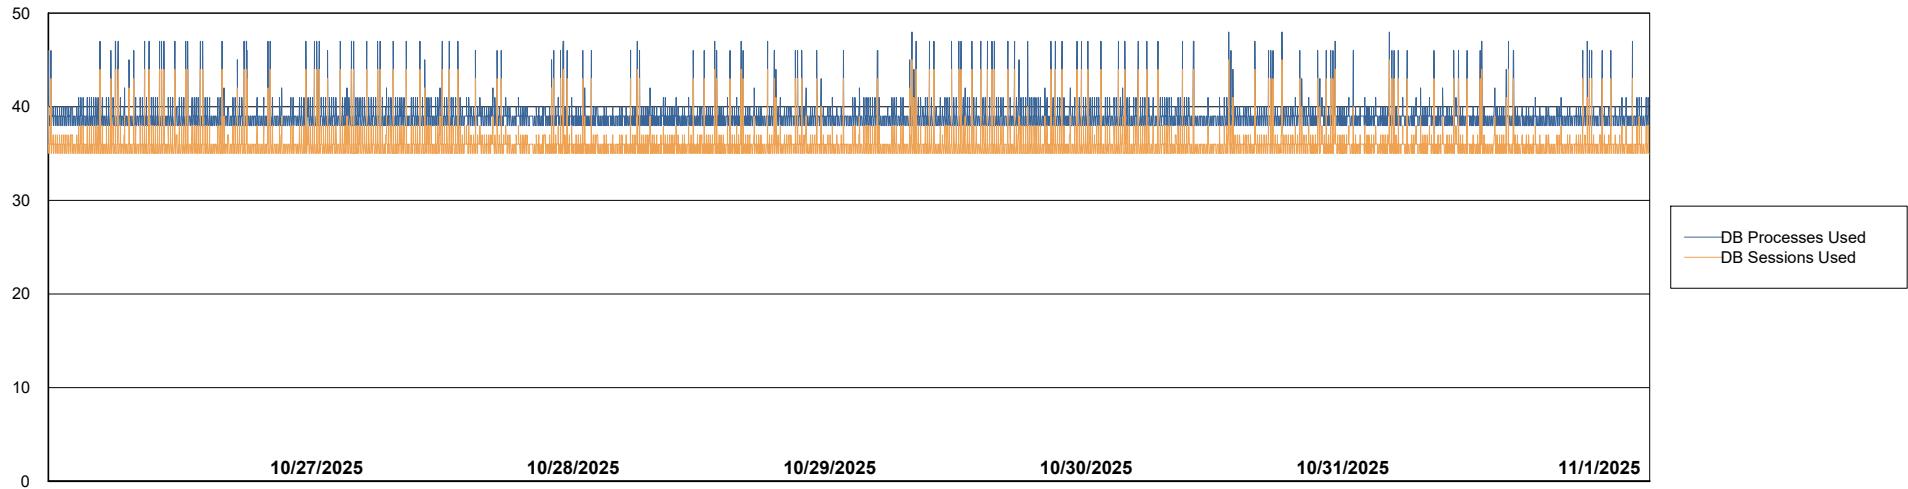

Database Performance VOS_PRD_ABSORA2-2022_HSBABS1

DB Processes Max 1,000