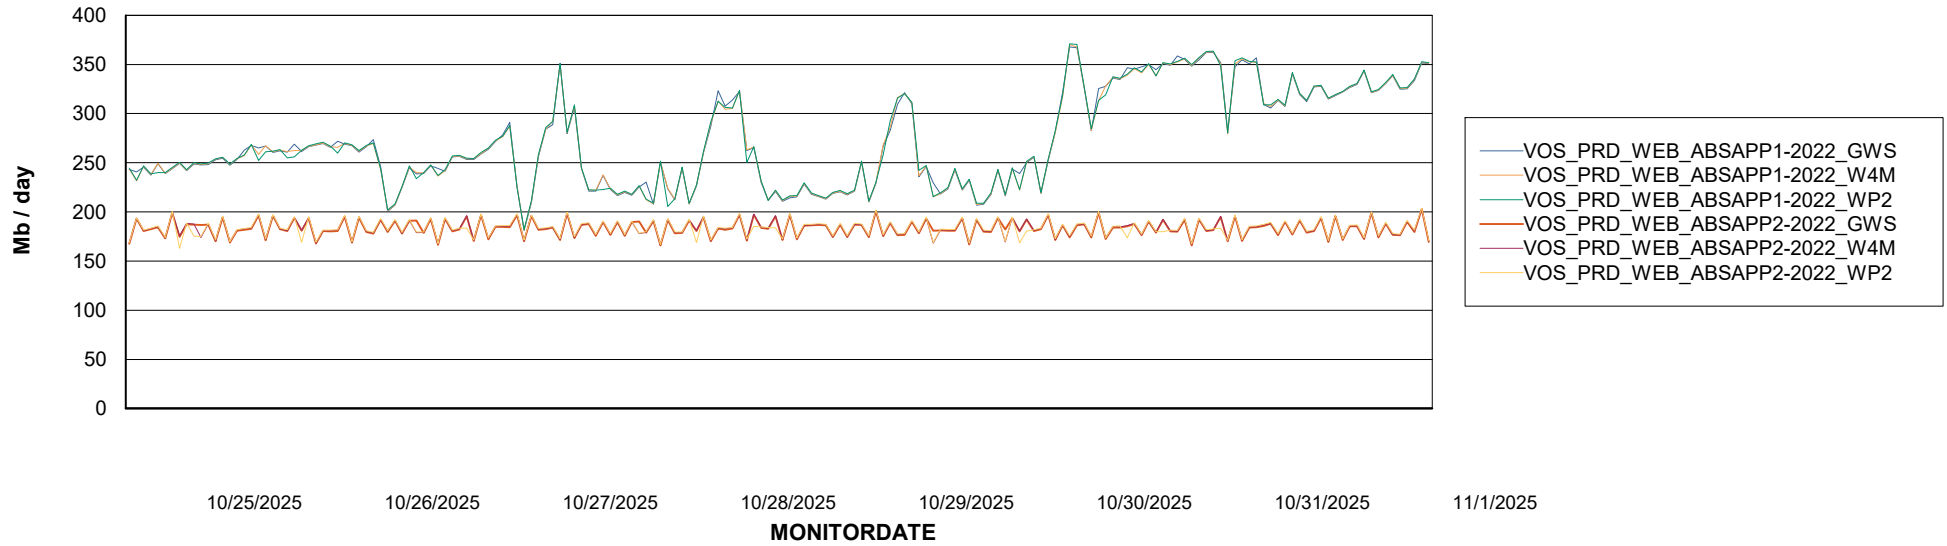

ABSSolute Web Component Services

Avg memory used per ABS Web component