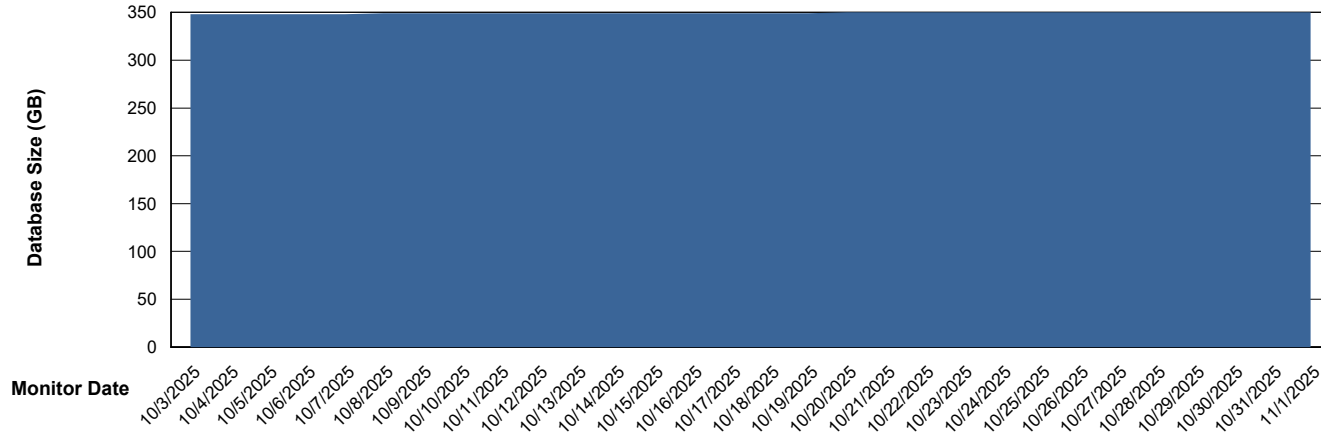

DATABASE SIZE VOS_PRD_ABSORA1-2022_ABS1

Database growth over last month