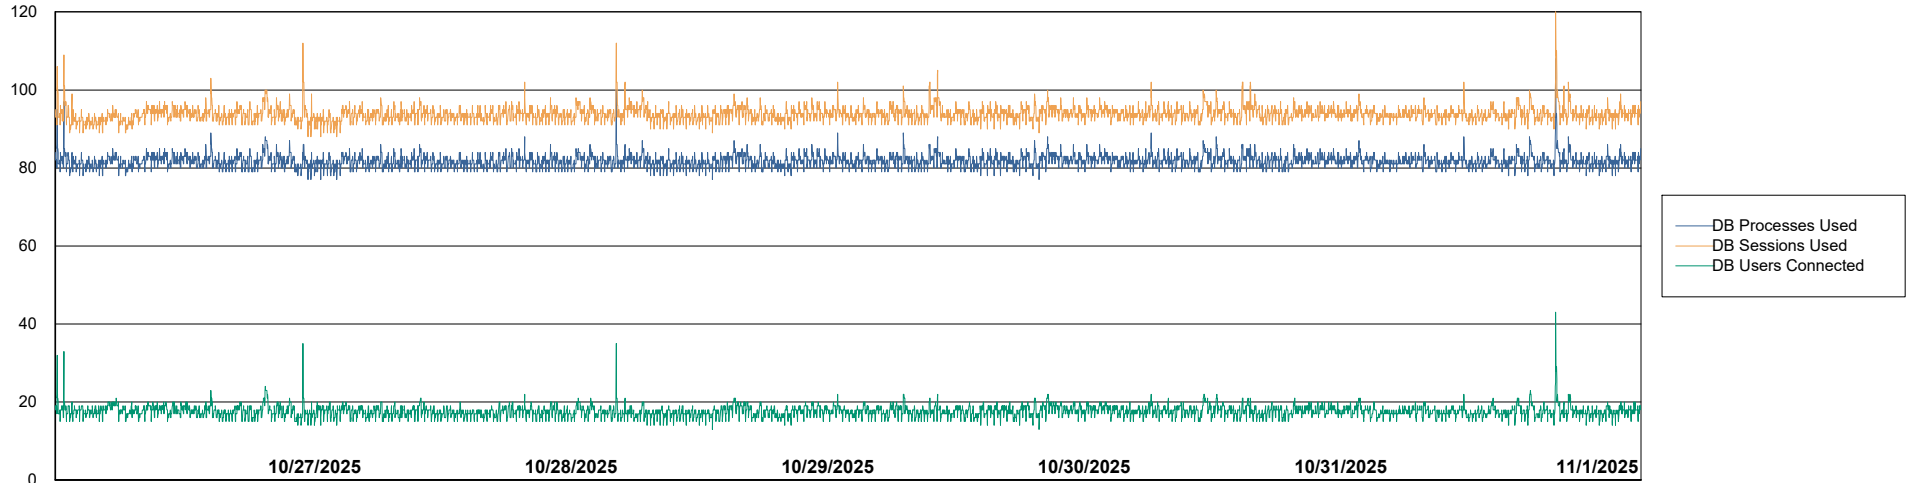

Weekly SLA Customer Report

Customer VOS_Production
Database ID 143

Database Performance VOS_PRD_ABSBI-2018_ABS1

Weekly SLA Customer Report

Customer VOS_Production
Database ID 143

Database Performance VOS_PRD_ABSBI-2025_ABS1