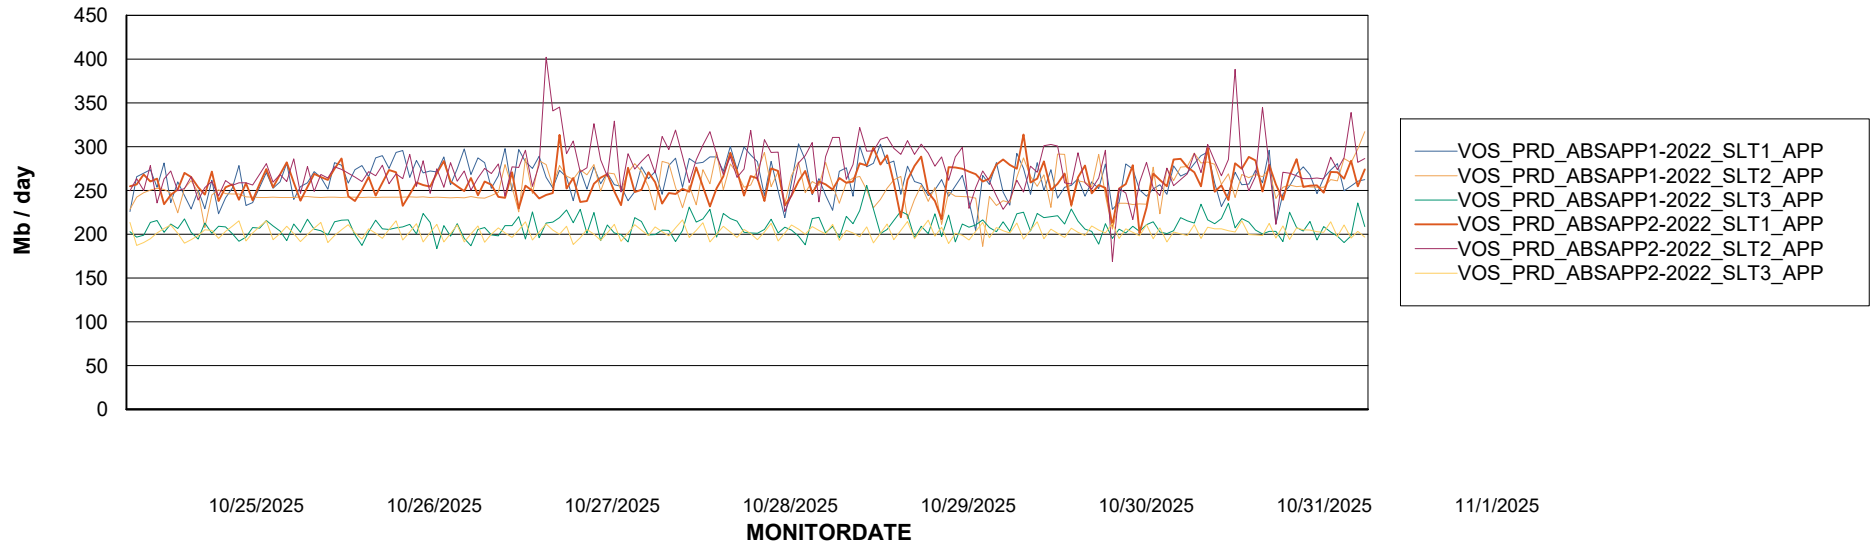

ABSSolute Application Server Services

Avg memory used per ABS Server Service