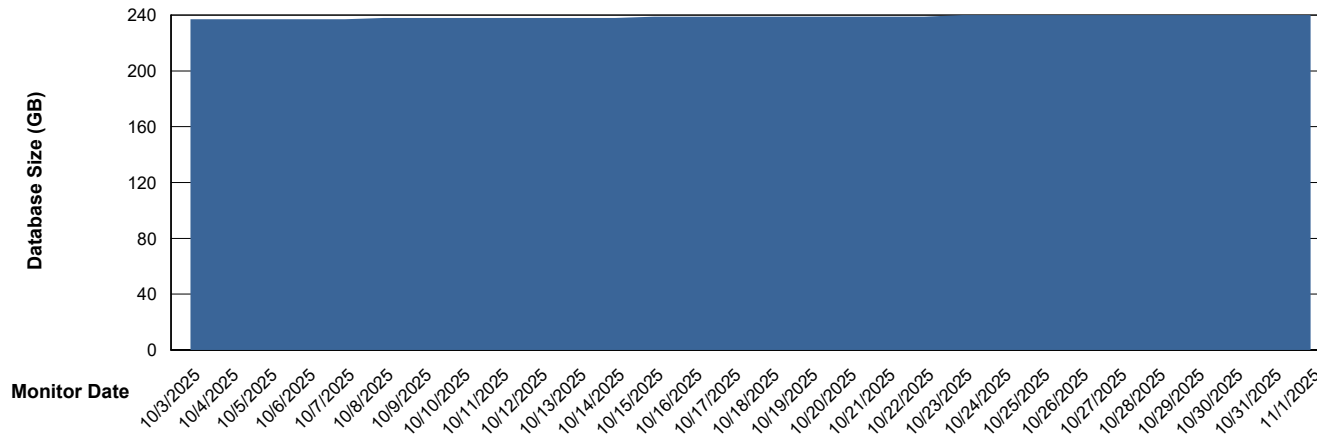

Database Performance SHL-BI-ASH_PROD_ABS1

Weekly SLA Customer Report

Customer SHL OCI ASH Production
Database ID 182

Database Performance SHL-DBS1-ASH_PROD_ABS1

Weekly SLA Customer Report

Customer SHL OCI ASH Production
Database ID 182

Database Performance SHL-DBS2-ASH_PROD_HSBABS1

DB Processes Max 1,000
DB Processes Max 0
DB Processes Max 4

Weekly SLA Customer Report

Customer SHL OCI ASH Production
Database ID 182

DATABASE SIZE SHL-BI-ASH_PROD_ABS1

Database growth over last month

DATABASE SIZE SHL-DBS1-ASH_PROD_ABS1

Database growth over last month

Weekly SLA Customer Report

Customer SHL OCI ASH Production
 Database ID 182

Database Tablespace SHL-BI-ASH_PROD_ABS1