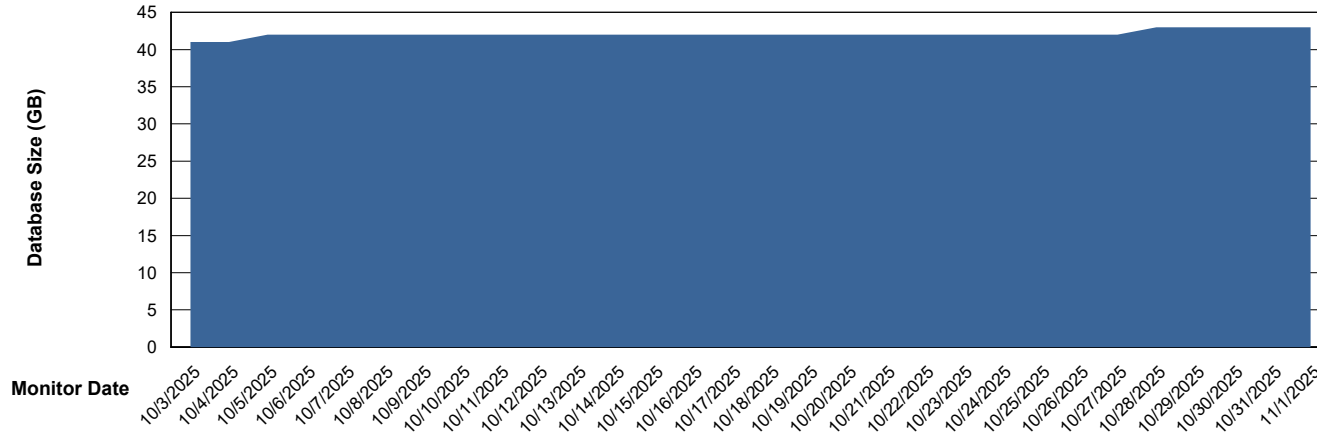

Database Performance SHL-BI-ASH_PROD_ABS1

Weekly SLA Customer Report

Customer SHL OCI ASH Production
Database ID 182

Database Performance SHL-DBS1-ASH_PROD_ABS1

Weekly SLA Customer Report

Customer SHL OCI ASH Production
Database ID 182

Database Performance SHL-DBS2-ASH_PROD_HSBABS1

DB Processes Max 1,000
DB Processes Max 0
DB Processes Max 4

Weekly SLA Customer Report

Customer SHL OCI ASH Production
Database ID 182

DATABASE SIZE SHL-BI-ASH_PROD_ABS1

Database growth over last month

DATABASE SIZE SHL-DBS1-ASH_PROD_ABS1

Database growth over last month

Weekly SLA Customer Report

Customer SHL OCI ASH Production
 Database ID 182

Database Tablespace SHL-BI-ASH_PROD_ABS1