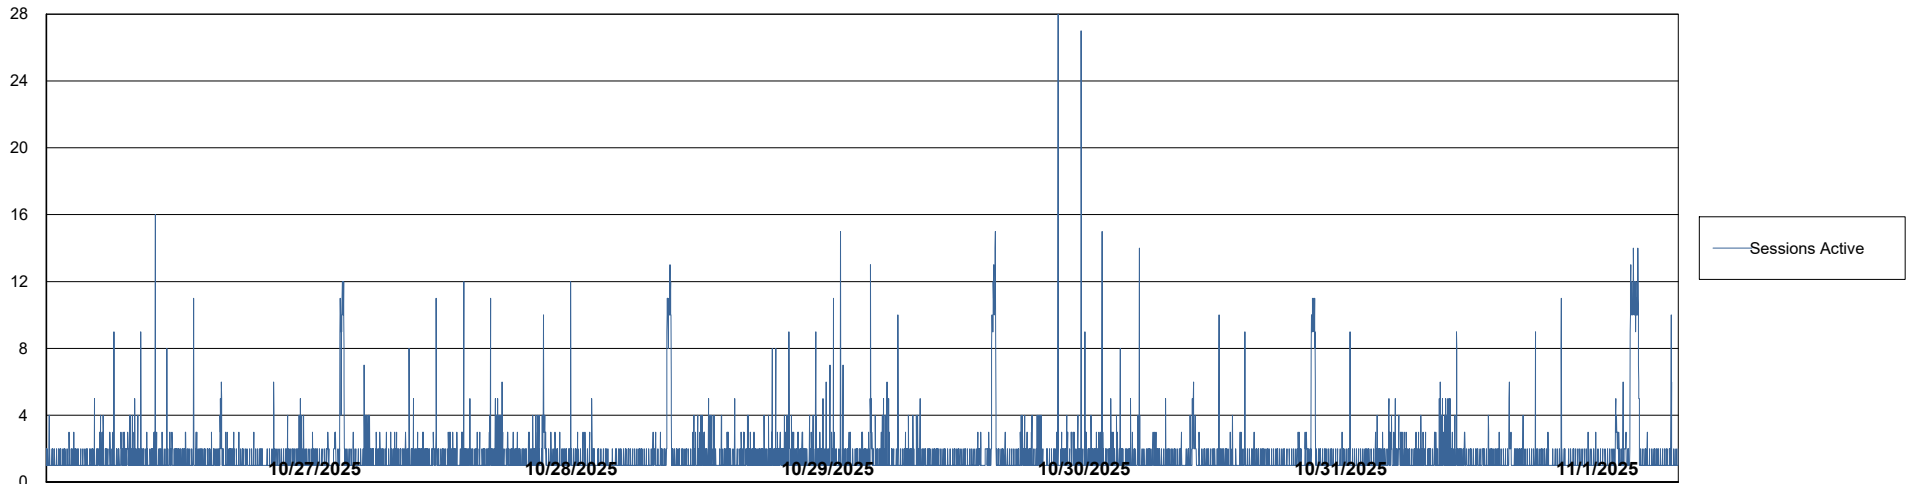

Database Performance SHL-BI-ASH_PROD_ABS1

Weekly SLA Customer Report

Customer SHL OCI ASH Production
Database ID 182

Database Performance SHL-DBS1-ASH_PROD_ABS1

Weekly SLA Customer Report

Customer SHL OCI ASH Production
Database ID 182