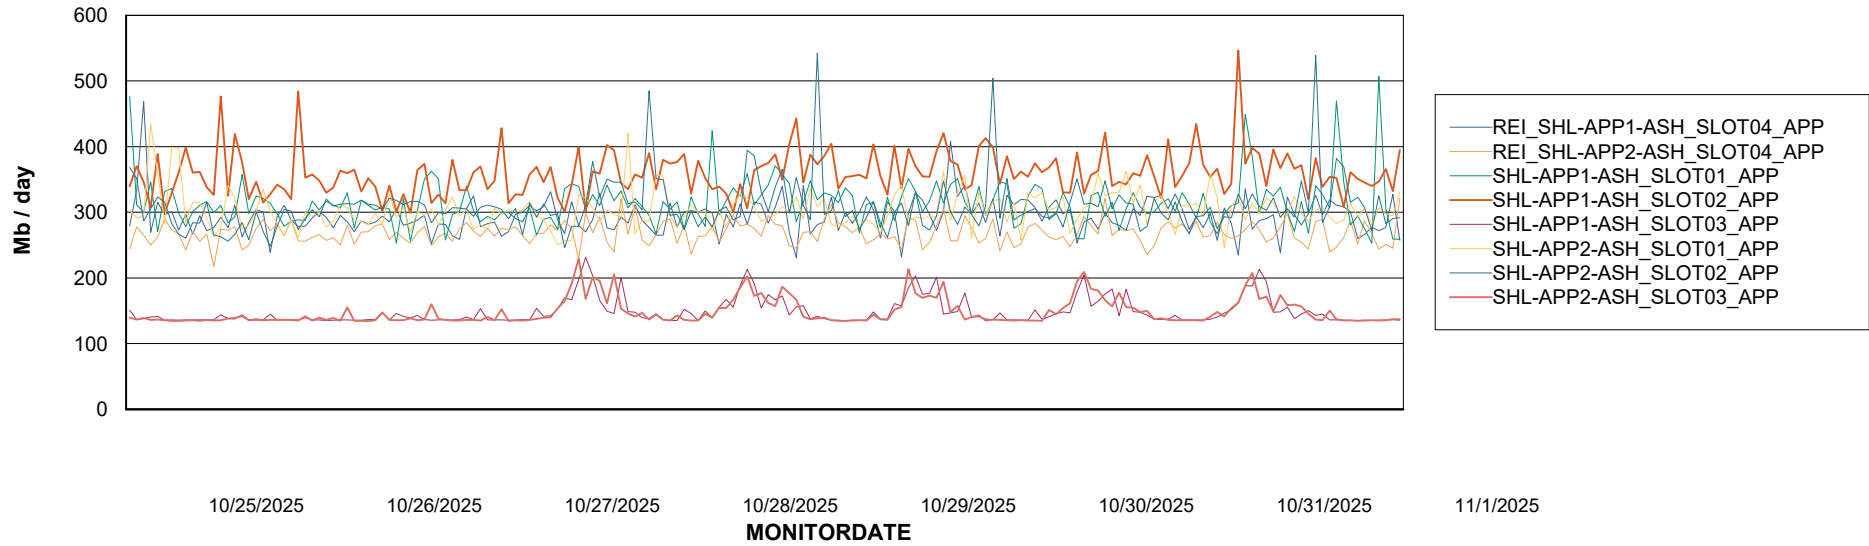

ABSSolute Application Server Services

Avg memory used per ABS Server Service