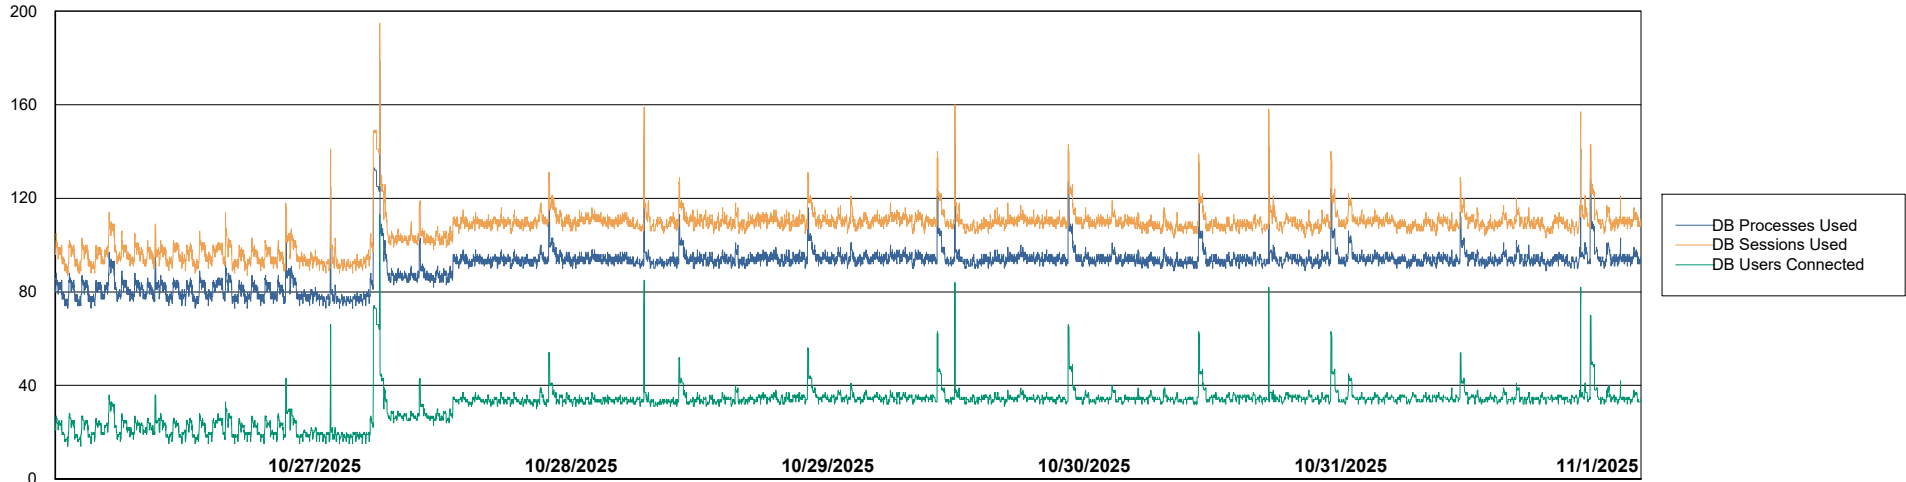

Database Performance SHL-BI-ASH_PROD_ABS1