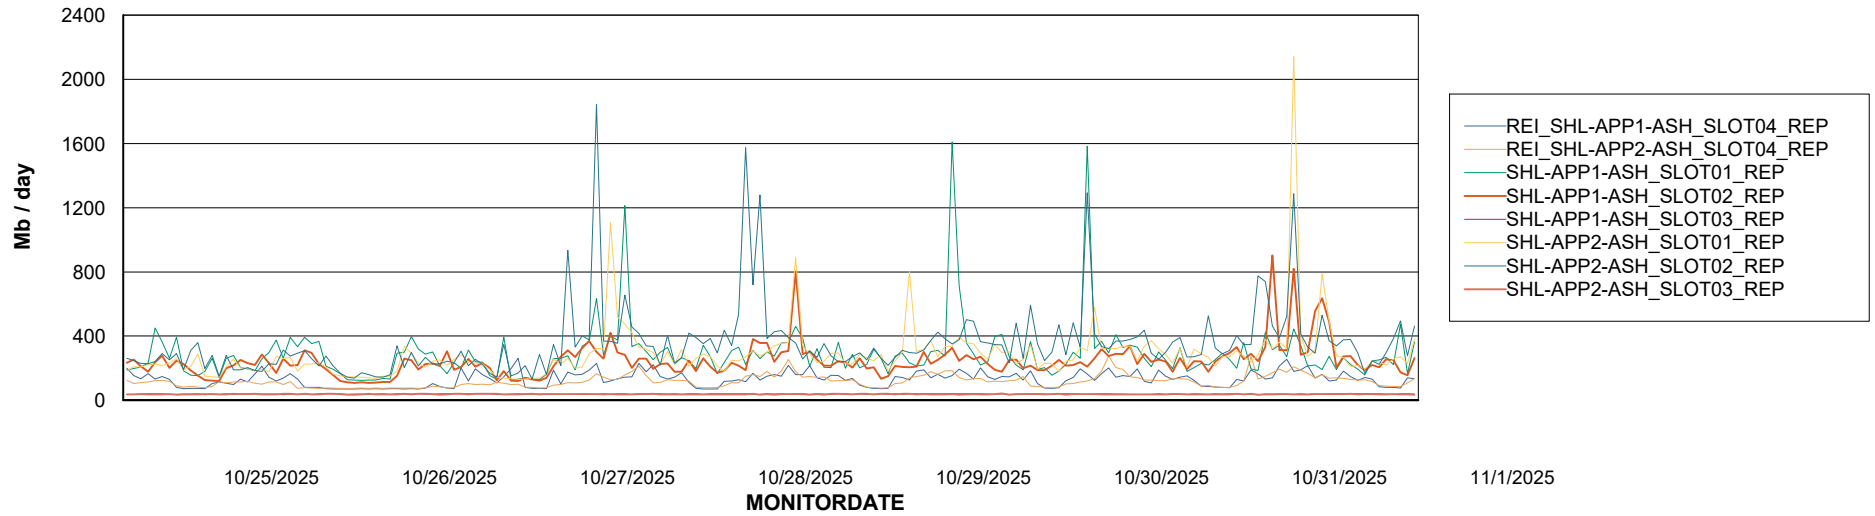

Avg memory used per ABS Server Service

Avg users per day per ABS server

Weekly SLA Customer Report

Customer SHL OCI ASH Production
Database ID 182

ABSSolute Application ReportServer Services

Avg memory used per ReportServer Service