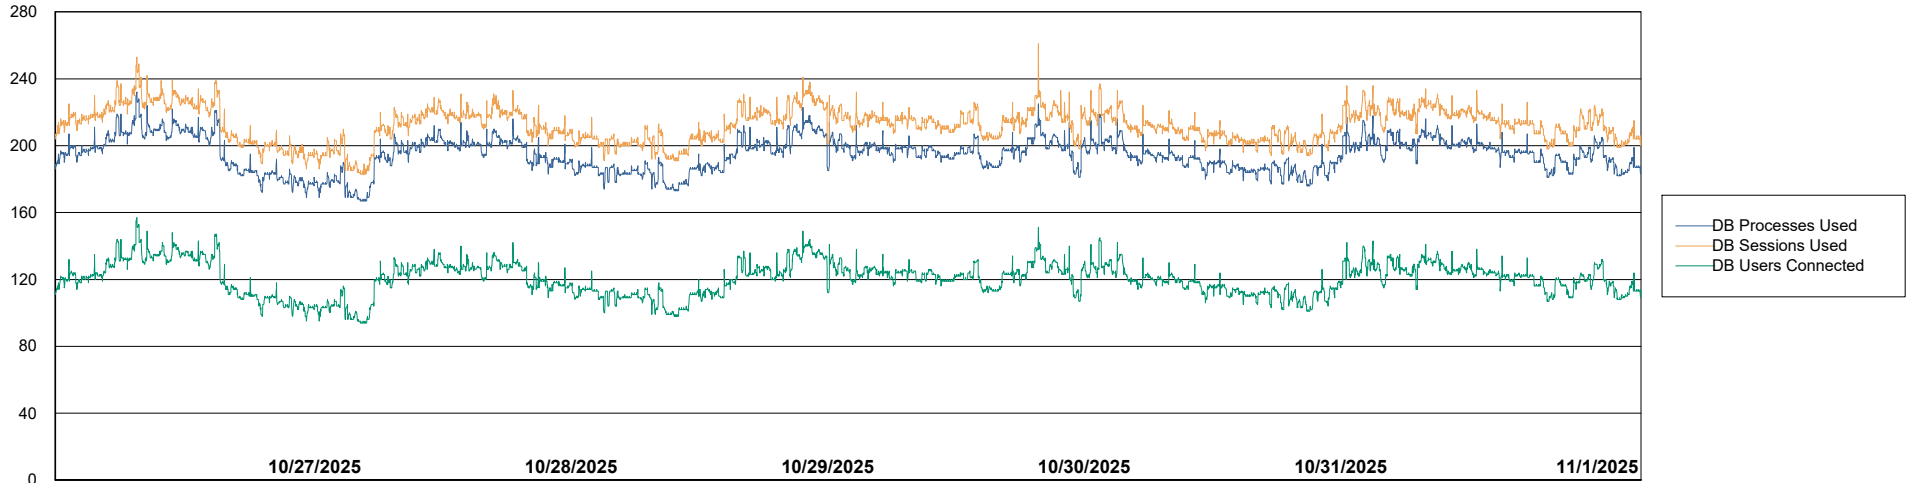

Database Performance SHL-BI-ASH_PROD_ABS1

Weekly SLA Customer Report

Customer SHL OCI ASH Production
Database ID 182

Database Performance SHL-DBS1-ASH_PROD_ABS1

Weekly SLA Customer Report

Customer SHL OCI ASH Production
Database ID 182