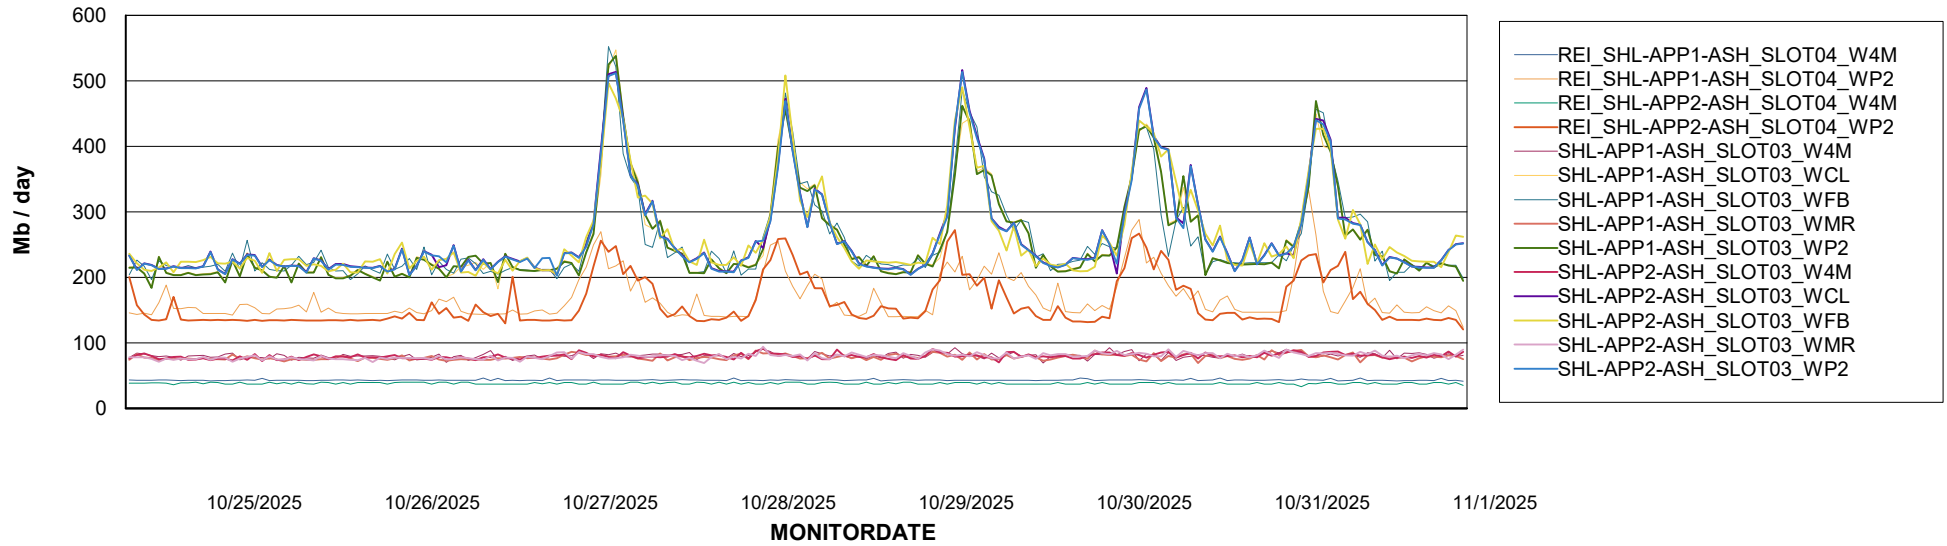

ABSSolute Web Component Services

Avg memory used per ABS Web component