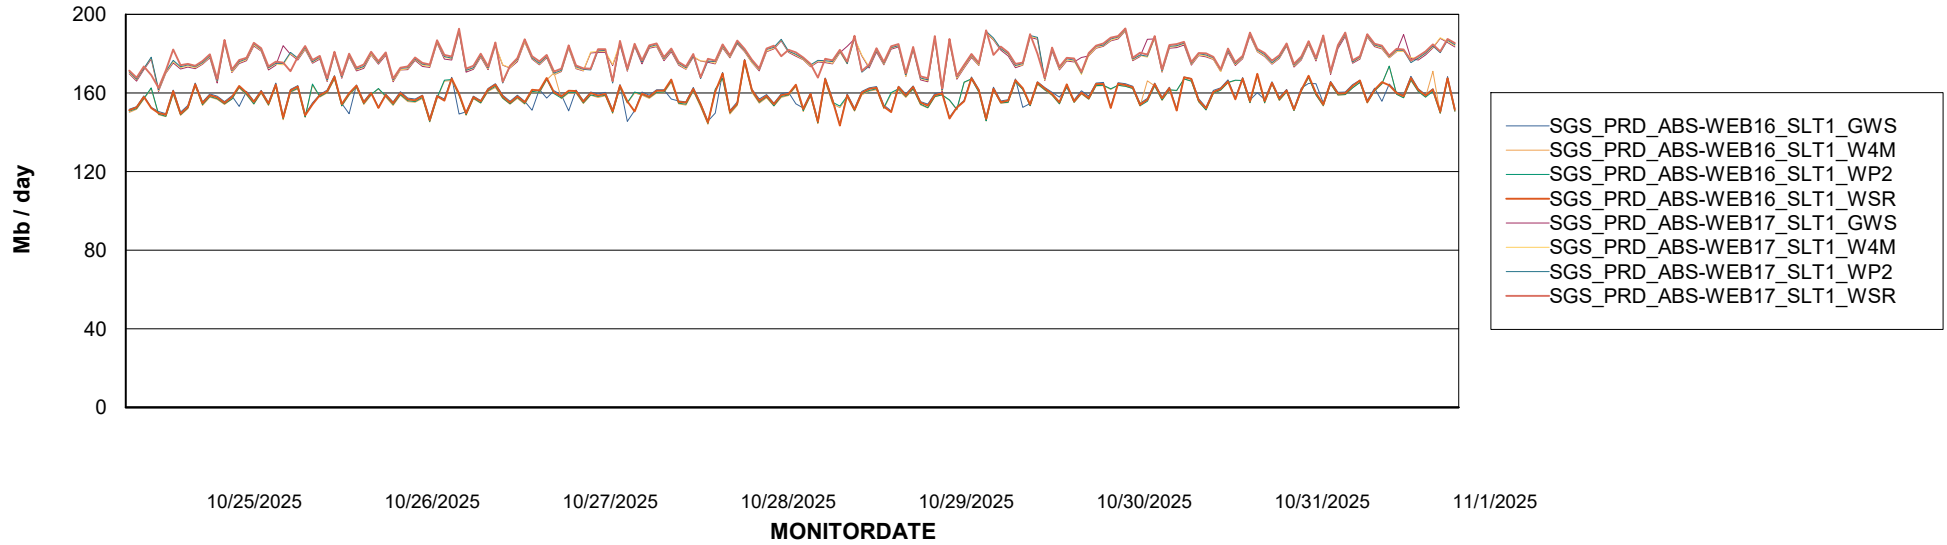

ABSSolute Web Component Services

Avg memory used per ABS Web component