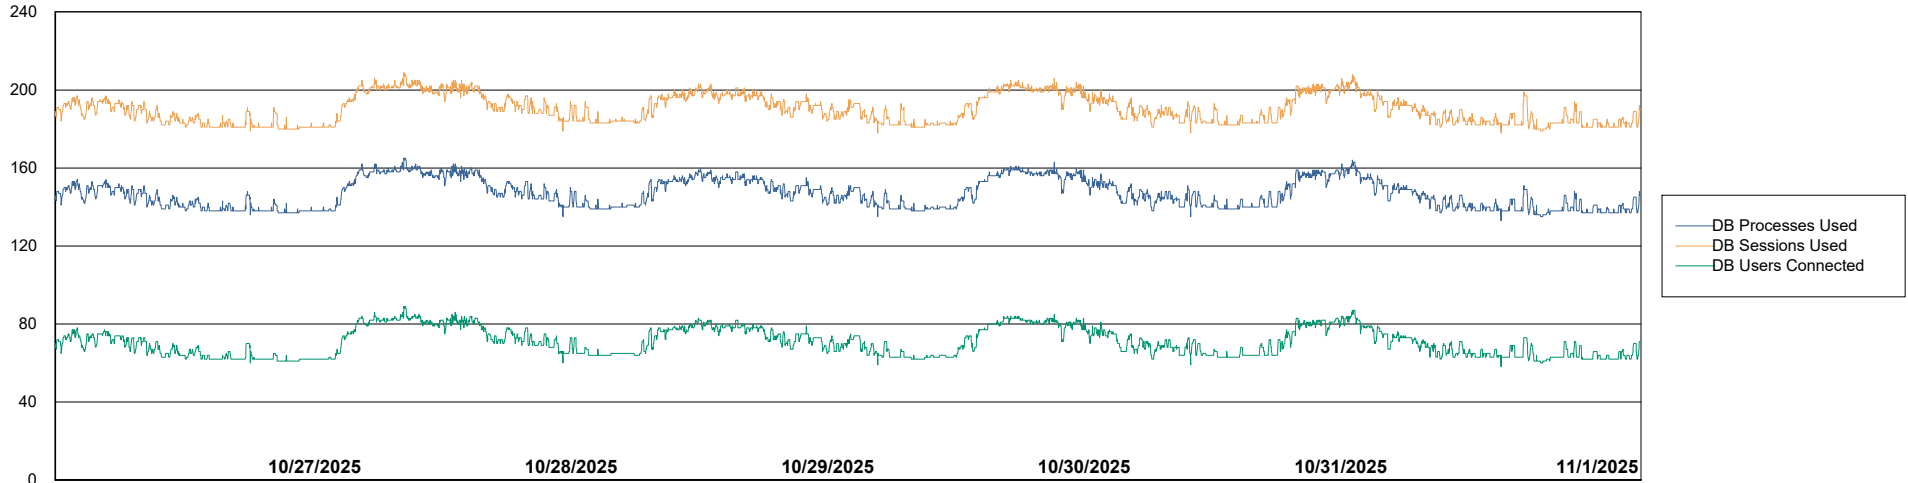

Weekly SLA Customer Report

Customer SGS_Production
Database ID 224

Database Performance SGS_PRD_ABS-BI02_ABS1

Weekly SLA Customer Report

Customer SGS_Production
Database ID 224

Database Performance SGS_PRD_ABS-DB16_ABS1