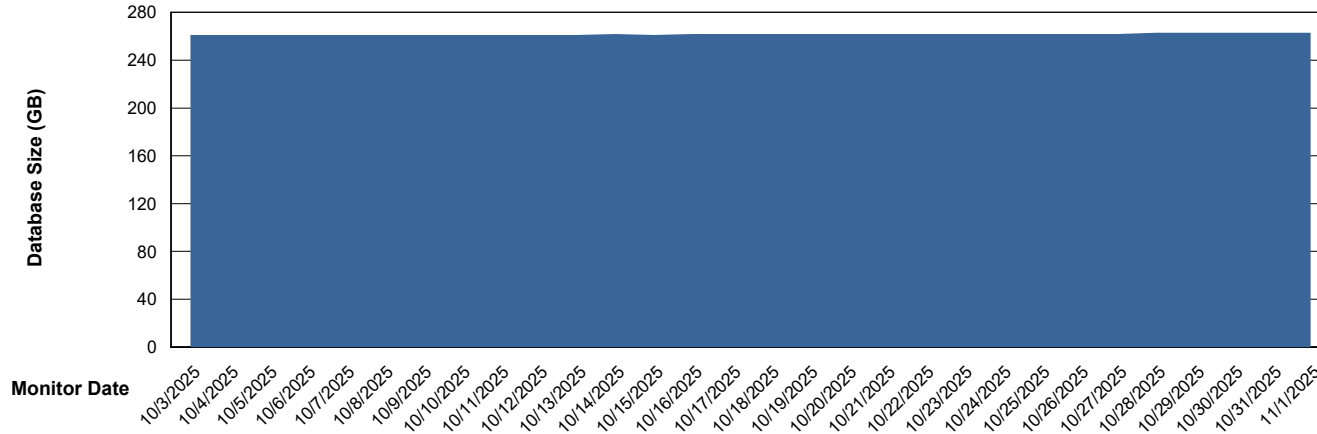

DATABASE SIZE SGS_PRD_ABS-BI02_ABS1

Database growth over last month