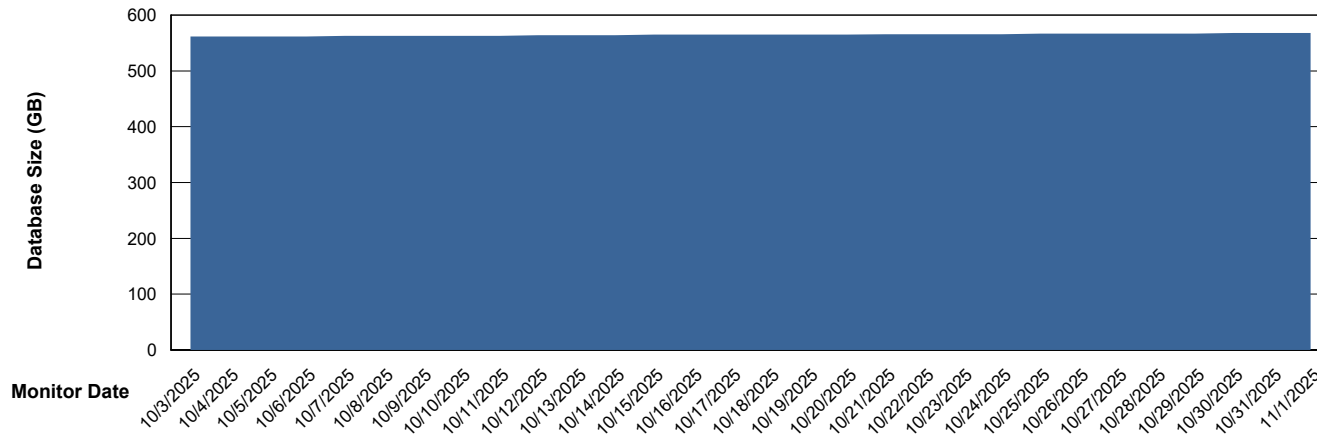

DATABASE SIZE SGS_PRD_ABS-DB16_ABS1

Database growth over last month