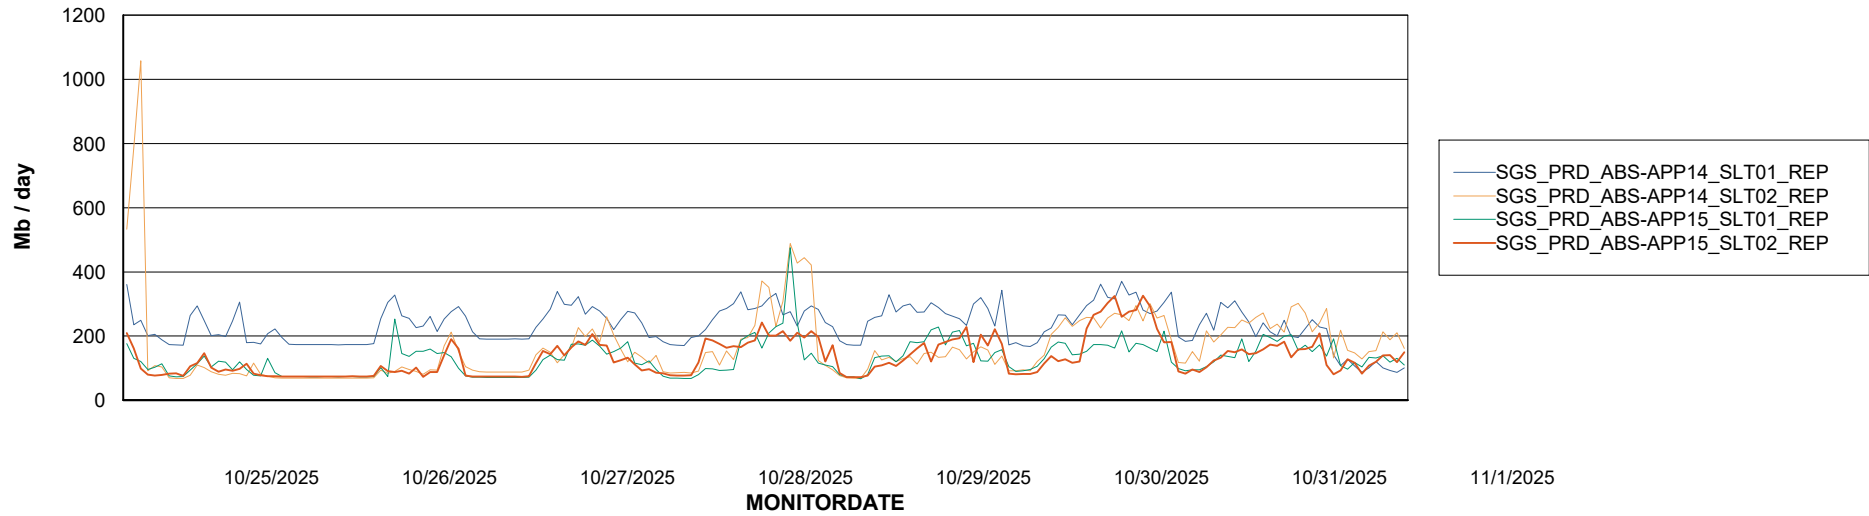

Avg memory used per ABS Server Service

Avg users per day per ABS server

Weekly SLA Customer Report

Customer SGS_Production
Database ID 224

ABSSolute Application ReportServer Services

Avg memory used per ReportServer Service