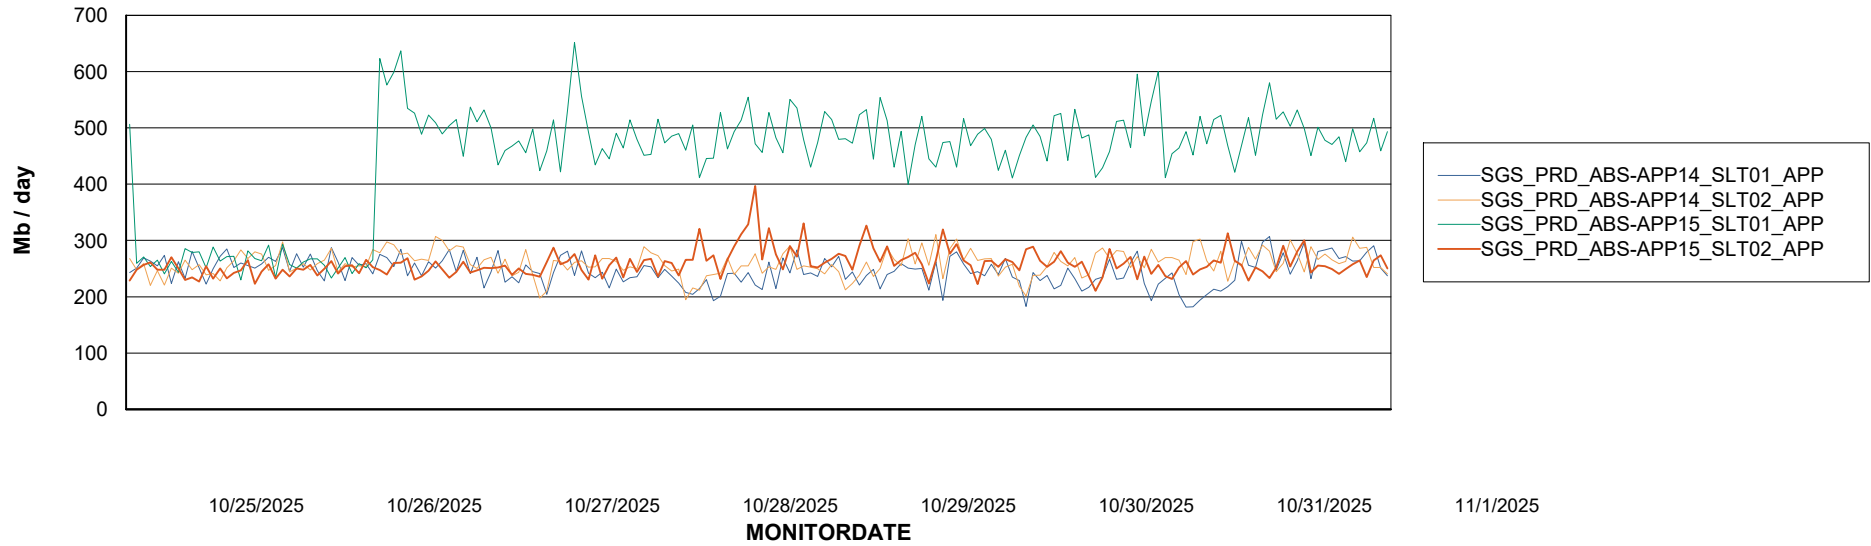

ABSSolute Application Server Services

Avg memory used per ABS Server Service