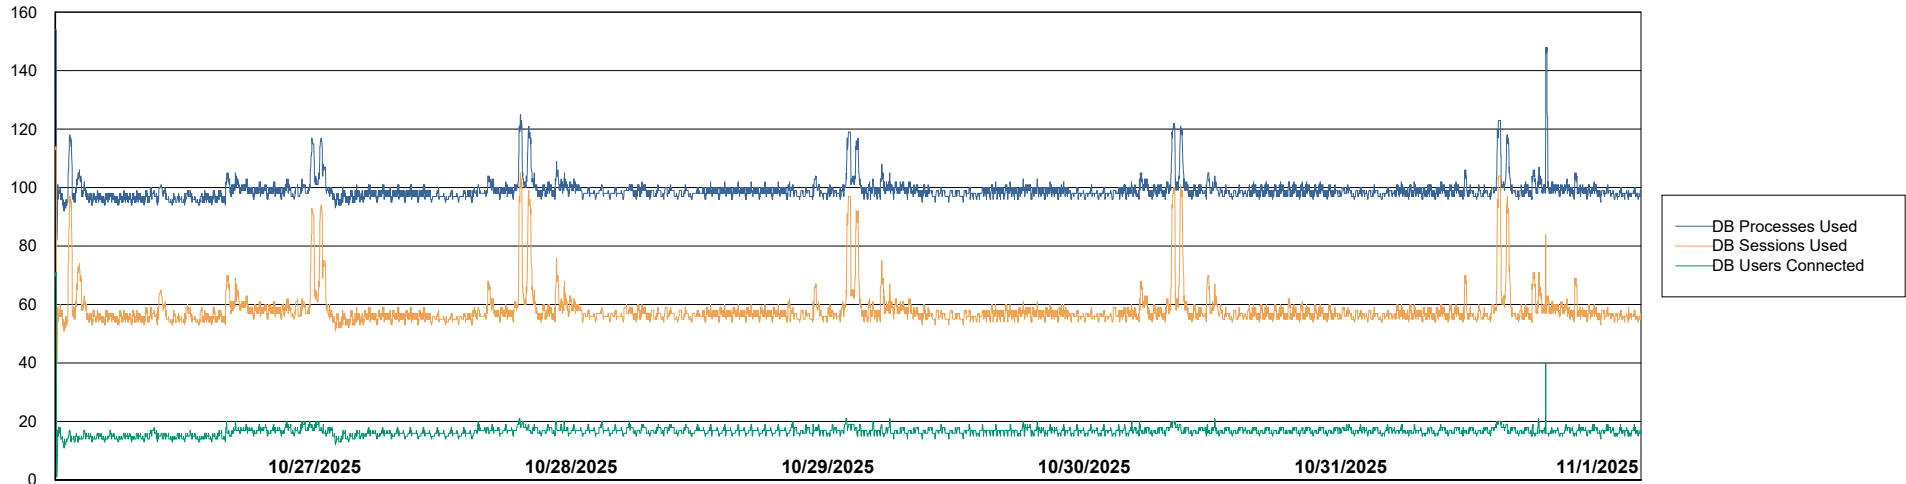

Database Performance SGS_PRD_ABS-BI02_ABS1