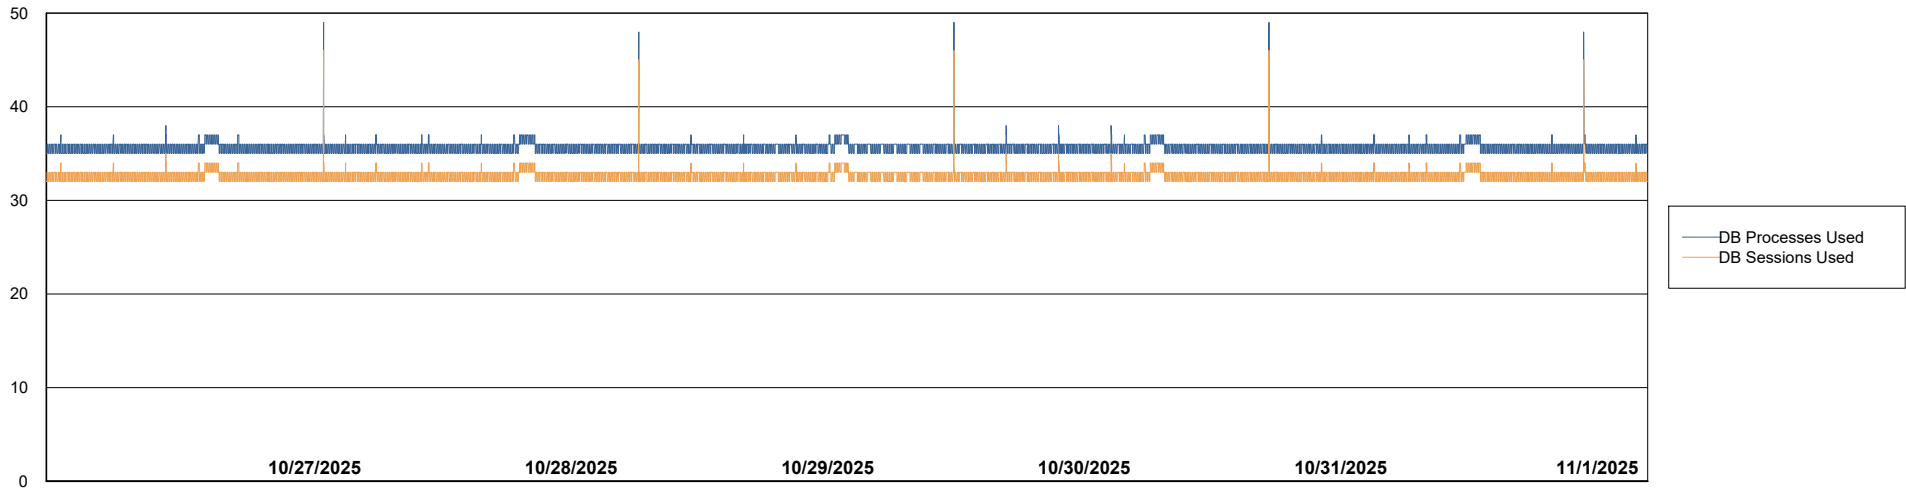

Database Performance SGS_PRD_ABS-DB17_HSBABS1

DB Processes Max 1,000