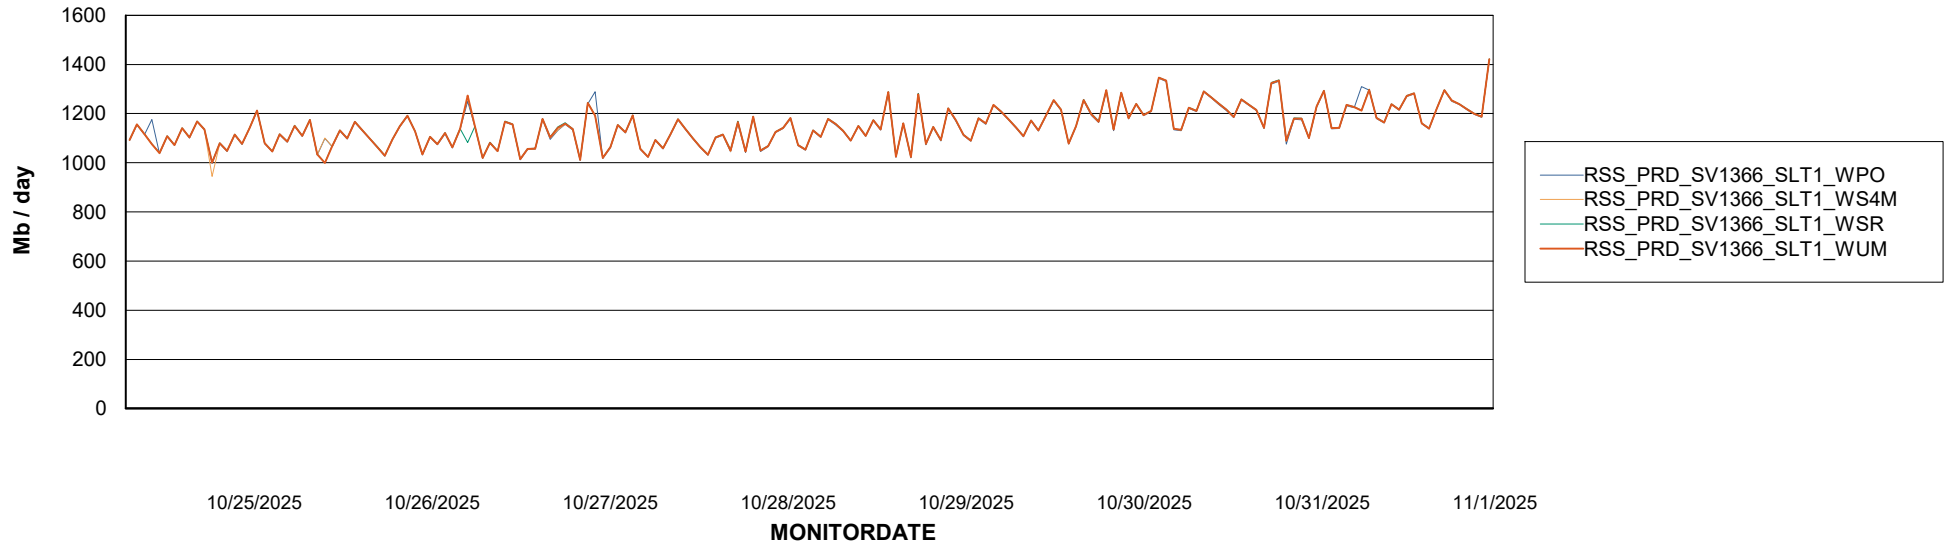

ABSSolute Application ReportServer Services

Avg memory used per ReportServer Service

Weekly SLA Customer Report

Customer RSS Production
Database ID 52

ABSSolute Web Component Services

Avg memory used per ABS Web component