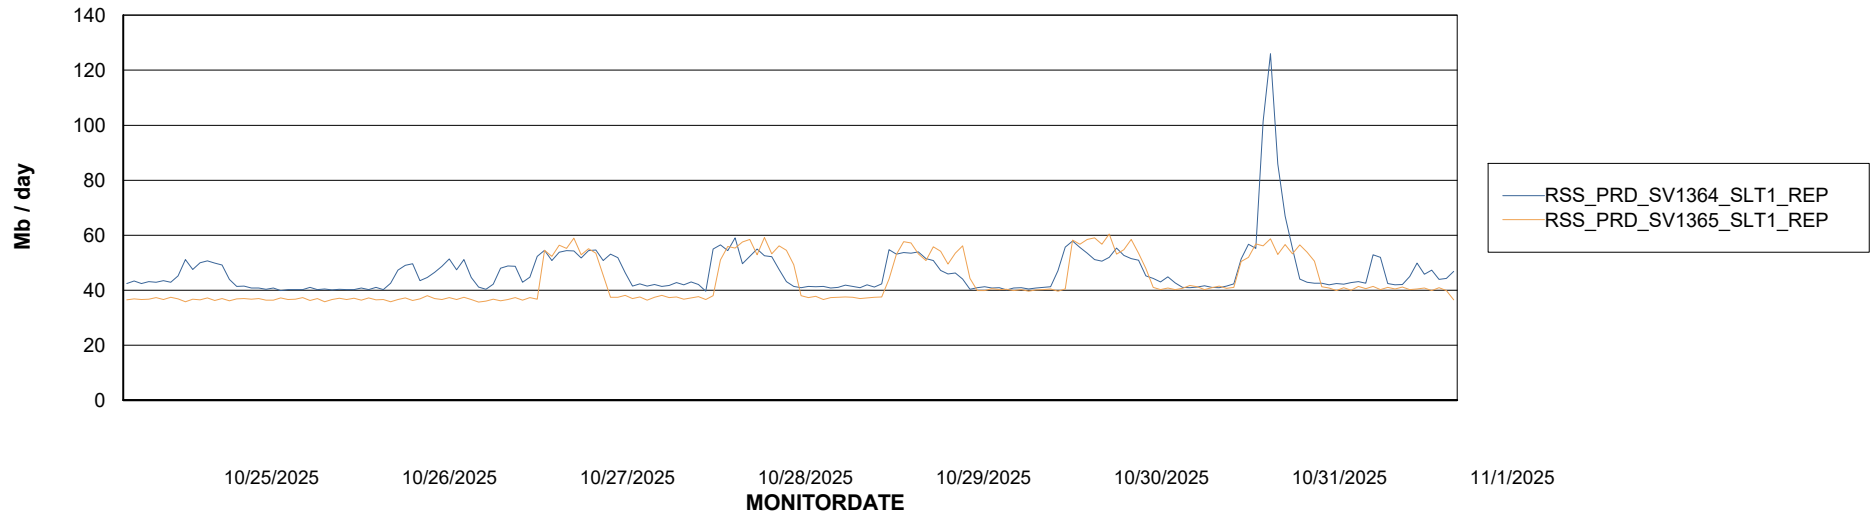

ABSSolute Application ReportServer Services

Avg memory used per ReportServer Service