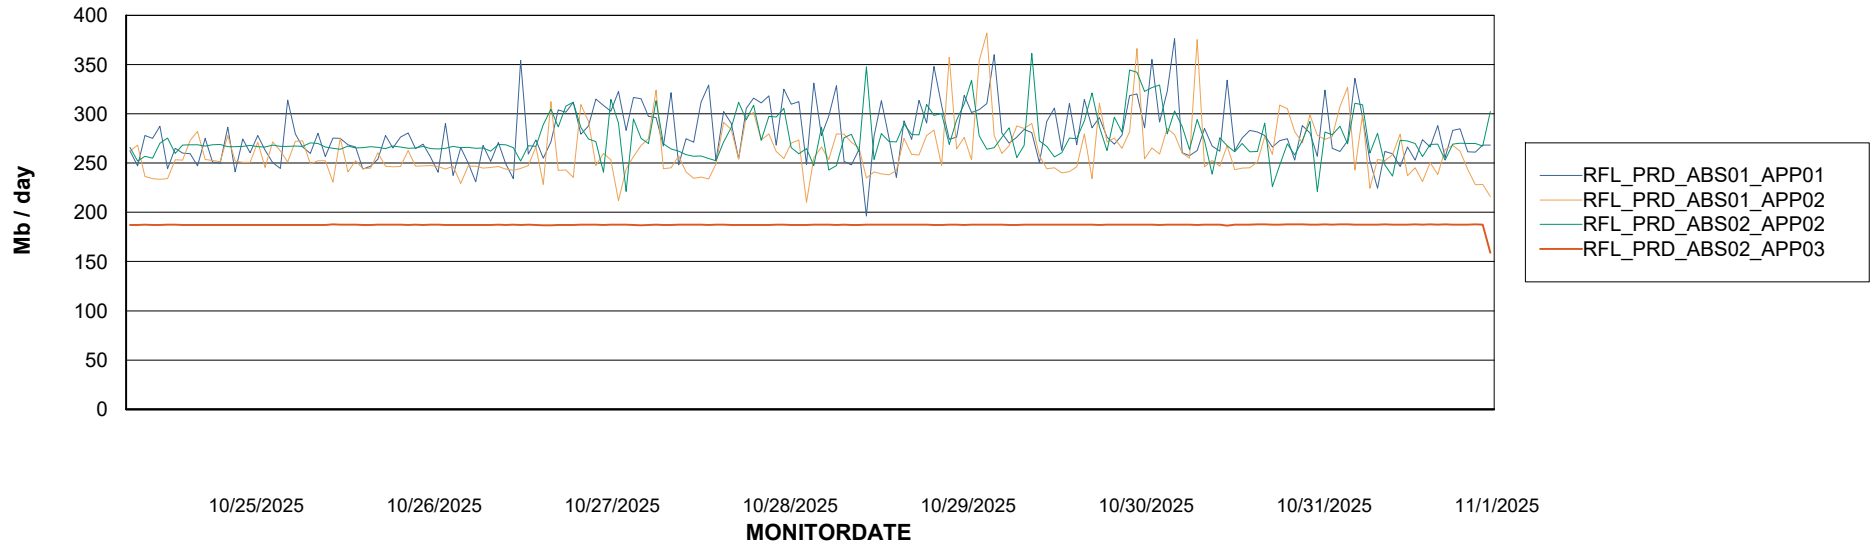

ABSSolute Application Server Services

Avg memory used per ABS Server Service