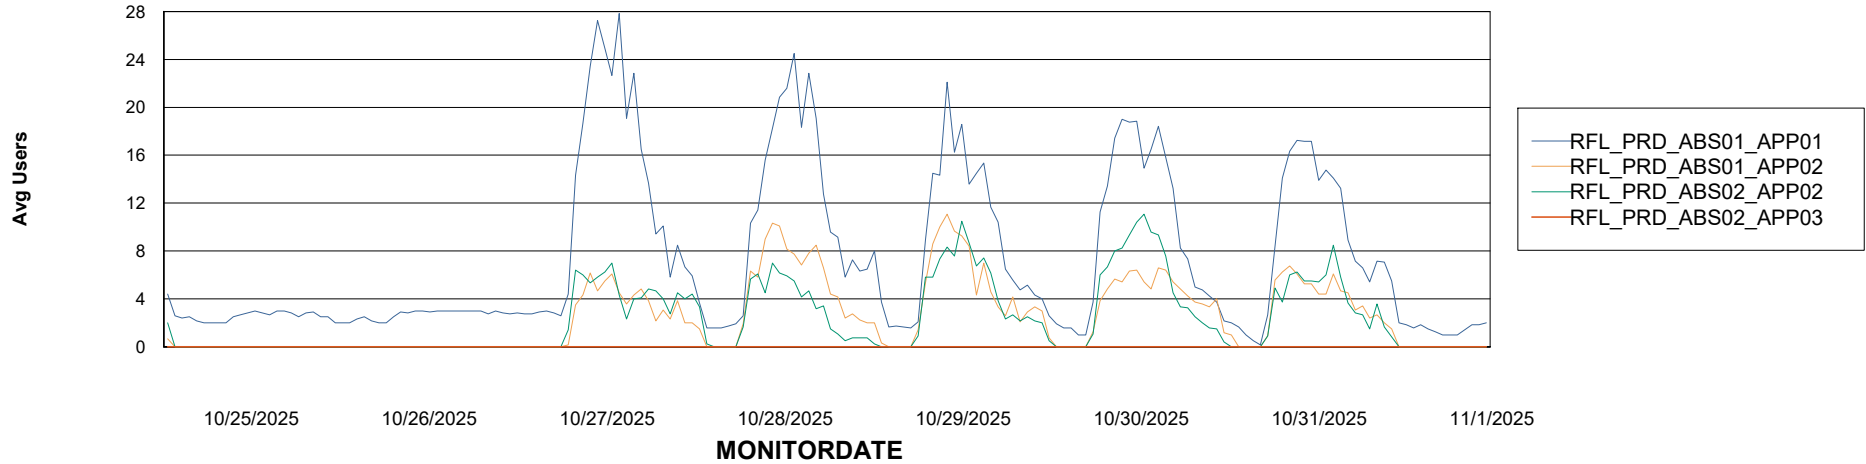

Avg users per day per ABS server