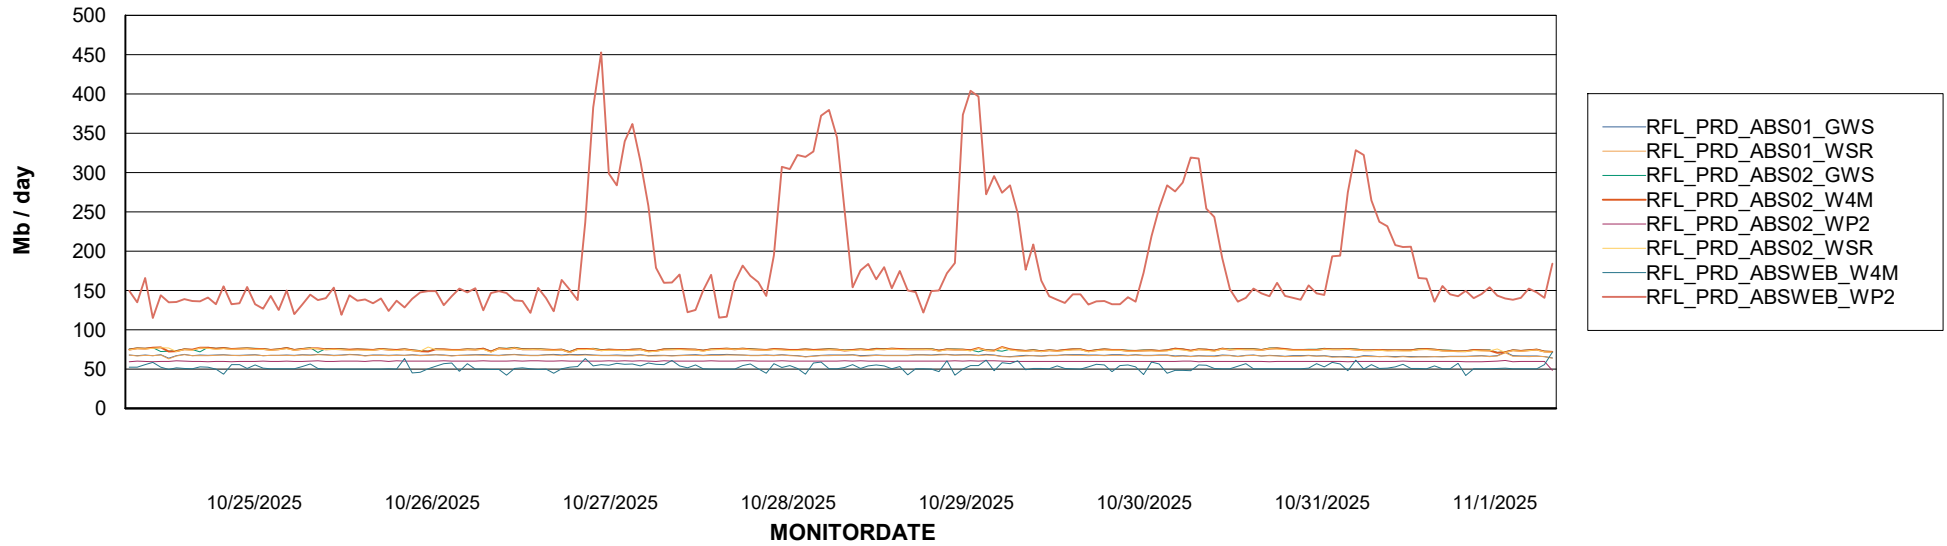

ABSSolute Web Component Services

Avg memory used per ABS Web component