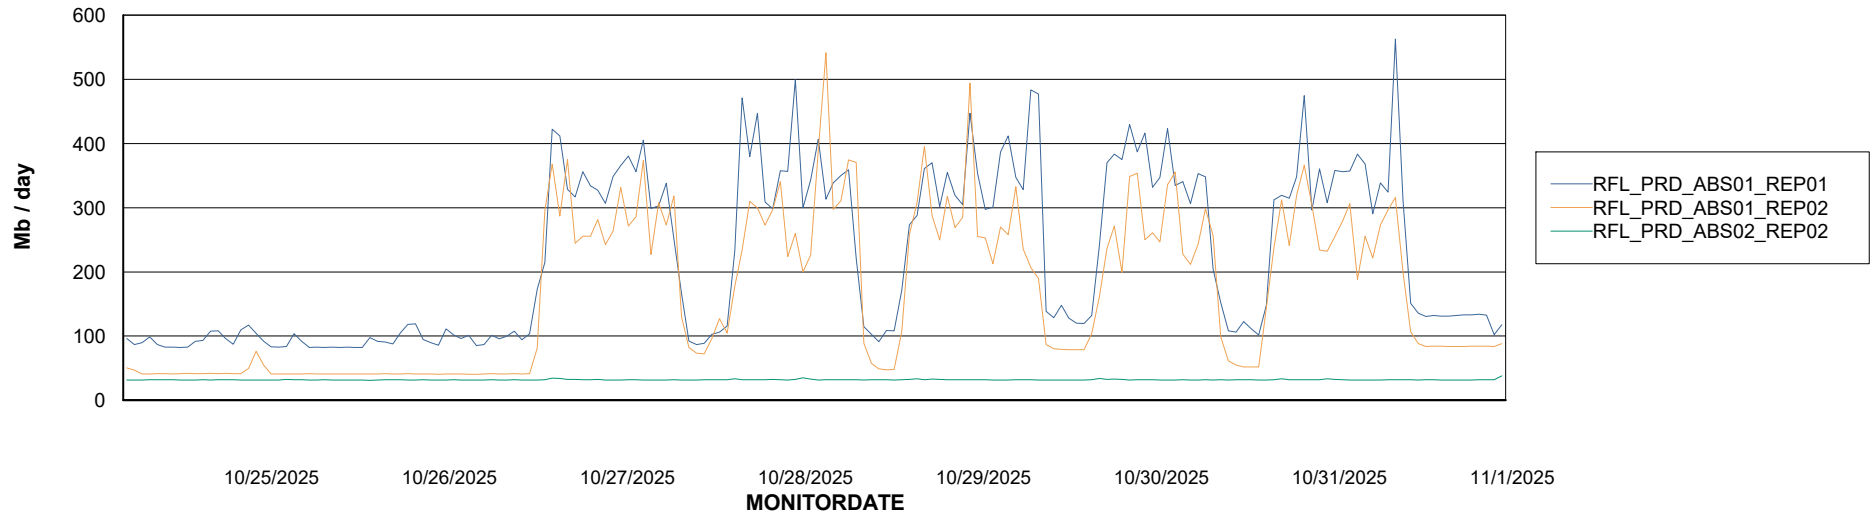

Avg memory used per ABS Server Service

Avg users per day per ABS server

Weekly SLA Customer Report

Customer RFL_Production
Database ID 36

ABSSolute Application ReportServer Services

Avg memory used per ReportServer Service