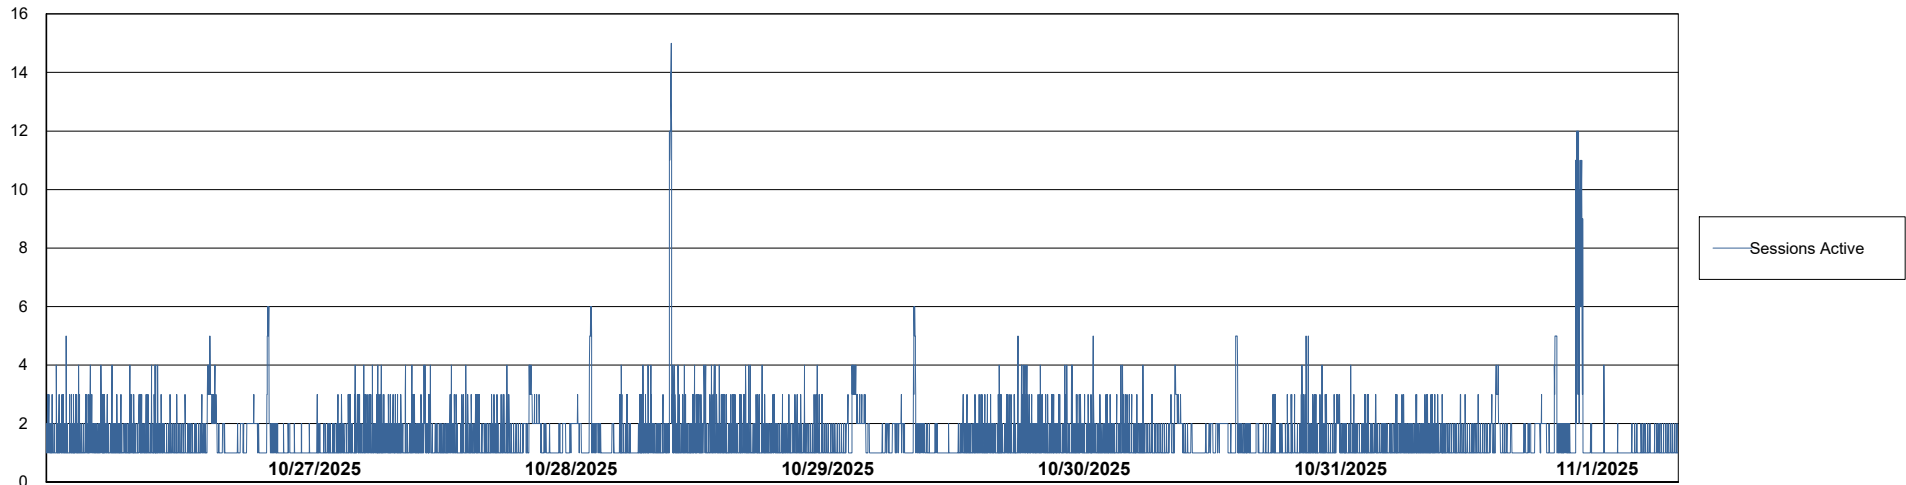

Database Performance RFL_PRD_ABS01_DB