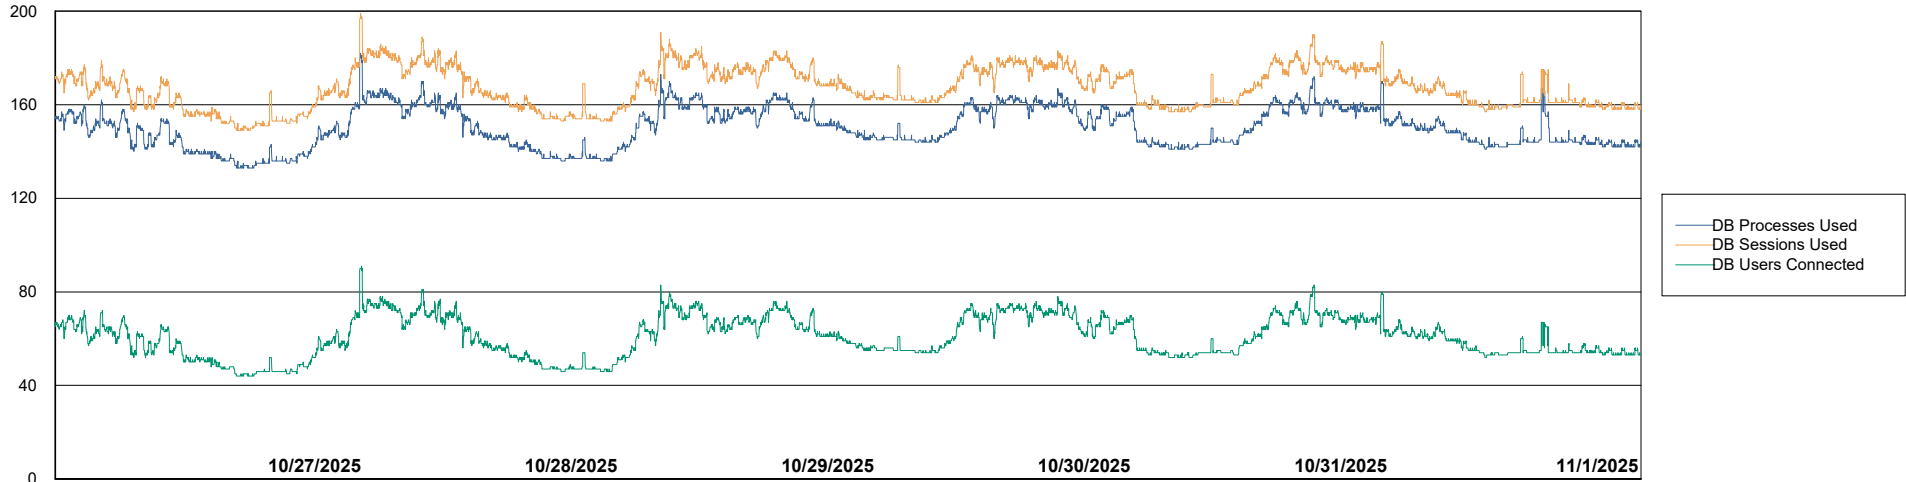

Database Performance RFL_PRD_ABS01_DB