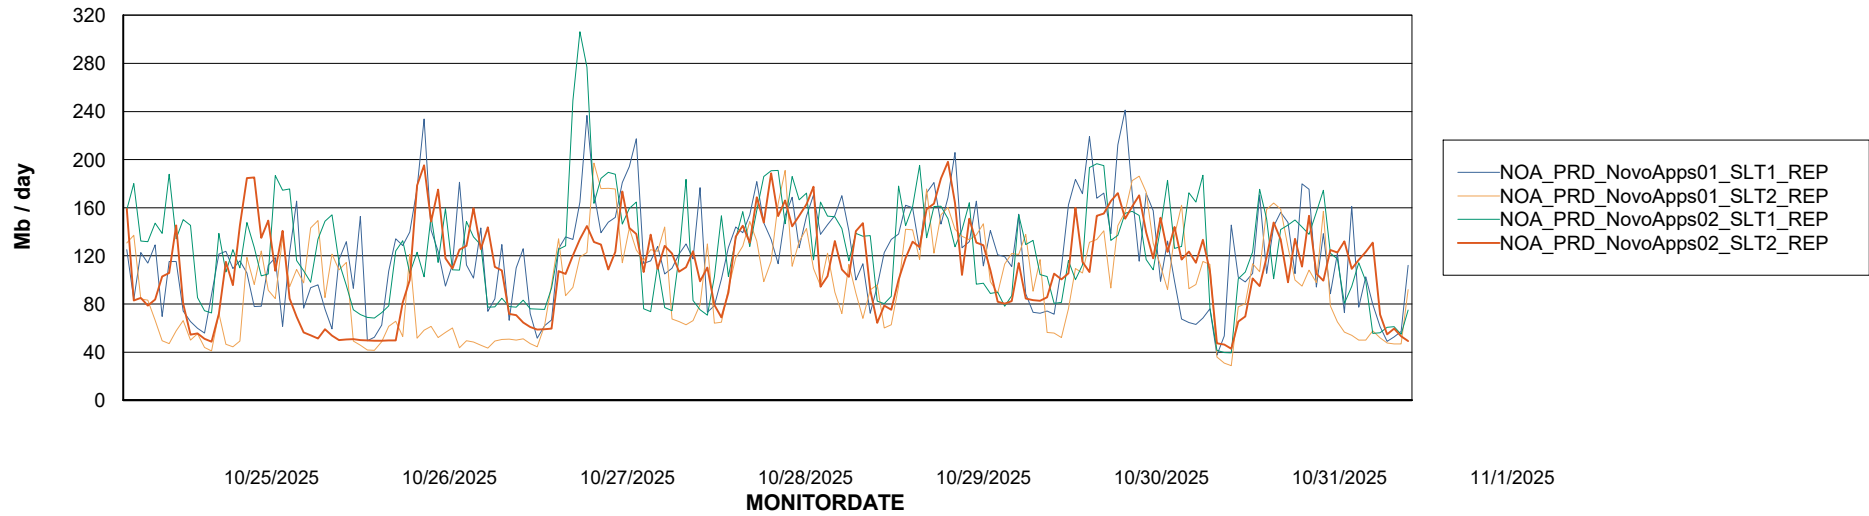

Avg memory used per ABS Server Service

Avg users per day per ABS server

Weekly SLA Customer Report

Customer NOA_Production (24/7)
Database ID 116

ABSSolute Application ReportServer Services

Avg memory used per ReportServer Service