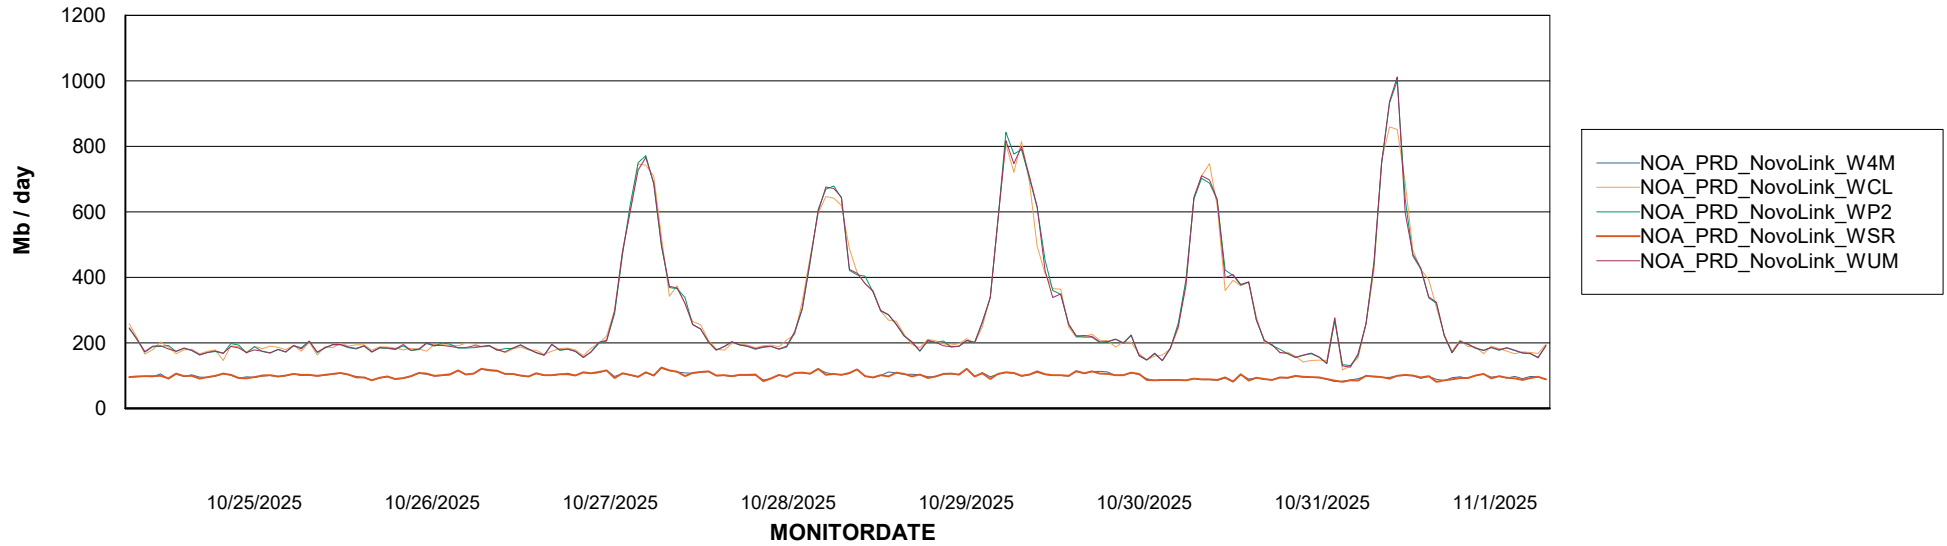

ABSSolute Web Component Services

Avg memory used per ABS Web component