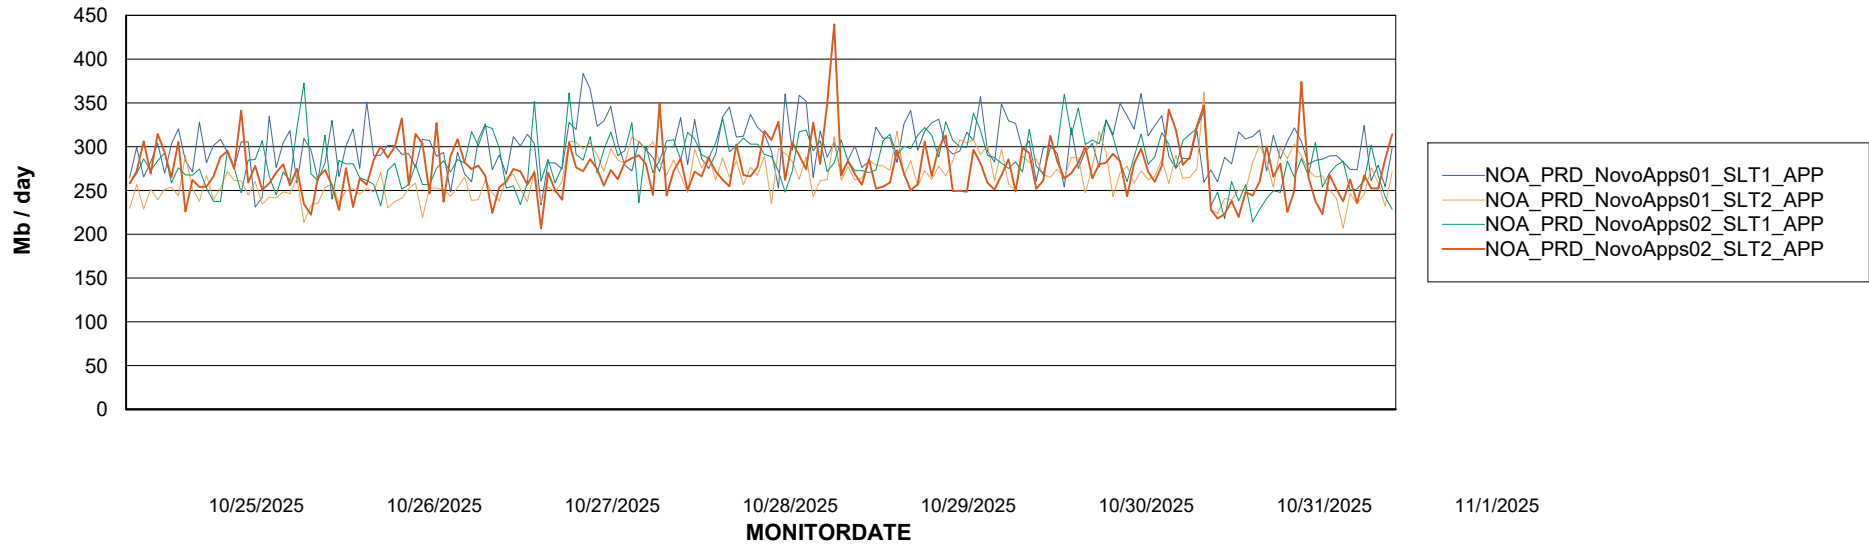

ABSSolute Application Server Services

Avg memory used per ABS Server Service