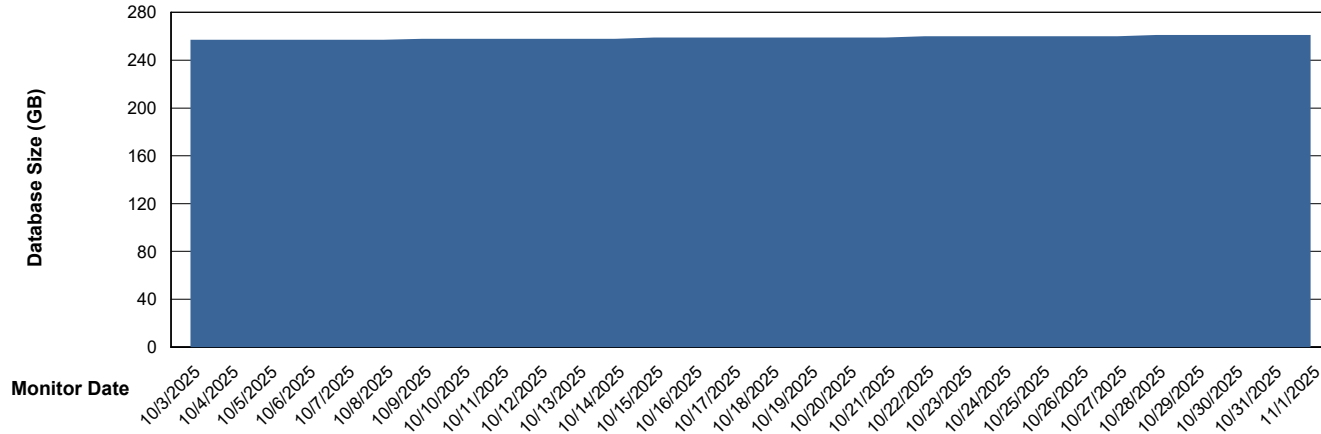

Weekly SLA Customer Report

Customer NOA_Production (24/7)
Database ID 116

Database Performance NOA_PRD_NovoABS03_HSBABS1

DB Processes Max 300

Weekly SLA Customer Report

Customer NOA_Production (24/7)
Database ID 116

DATABASE SIZE NOA_PRD_NHSBI_ABS1

Database growth over last month

DATABASE SIZE NOA_PRD_NovoABS01_ABS1

Database growth over last month

Weekly SLA Customer Report

Customer NOA_Production (24/7)
Database ID 116