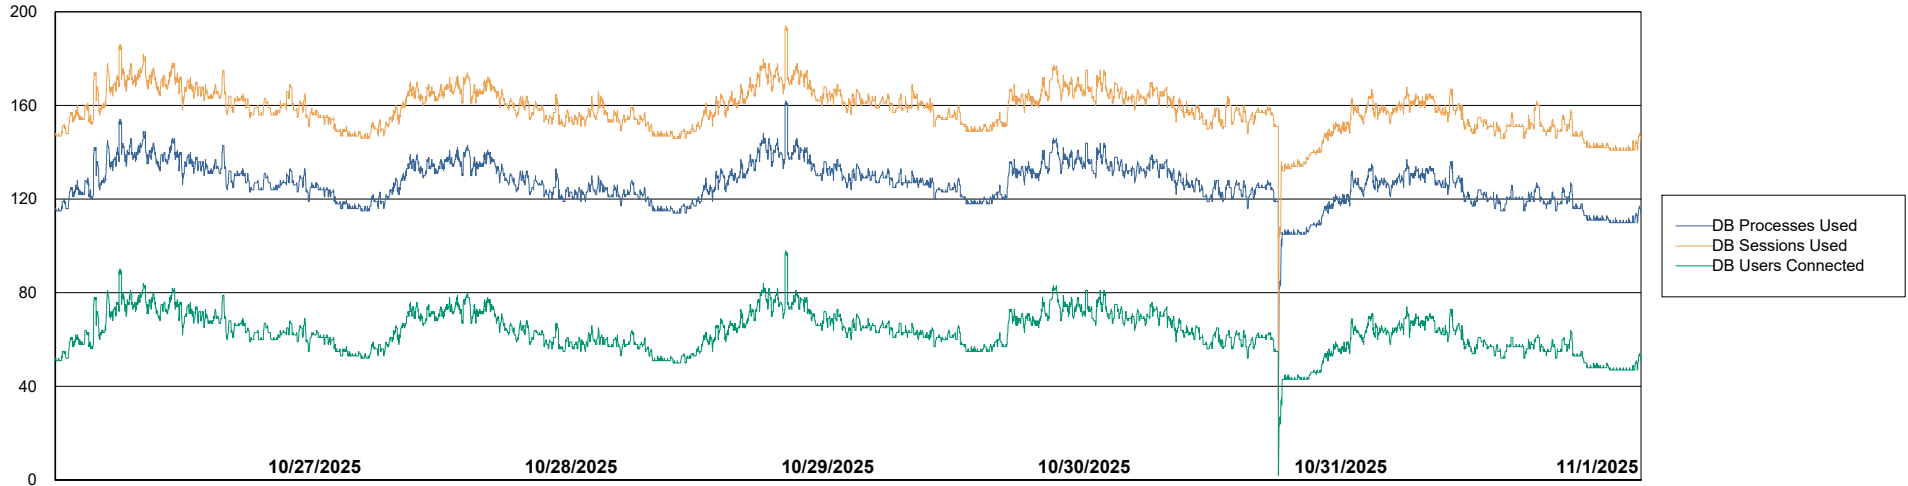

Weekly SLA Customer Report

Customer NOA_Production (24/7)
Database ID 116

Database Performance NOA_PRD_NHSBI_ABS1

Weekly SLA Customer Report

Customer NOA_Production (24/7)
Database ID 116

Database Performance NOA_PRD_NovoABS01_ABS1