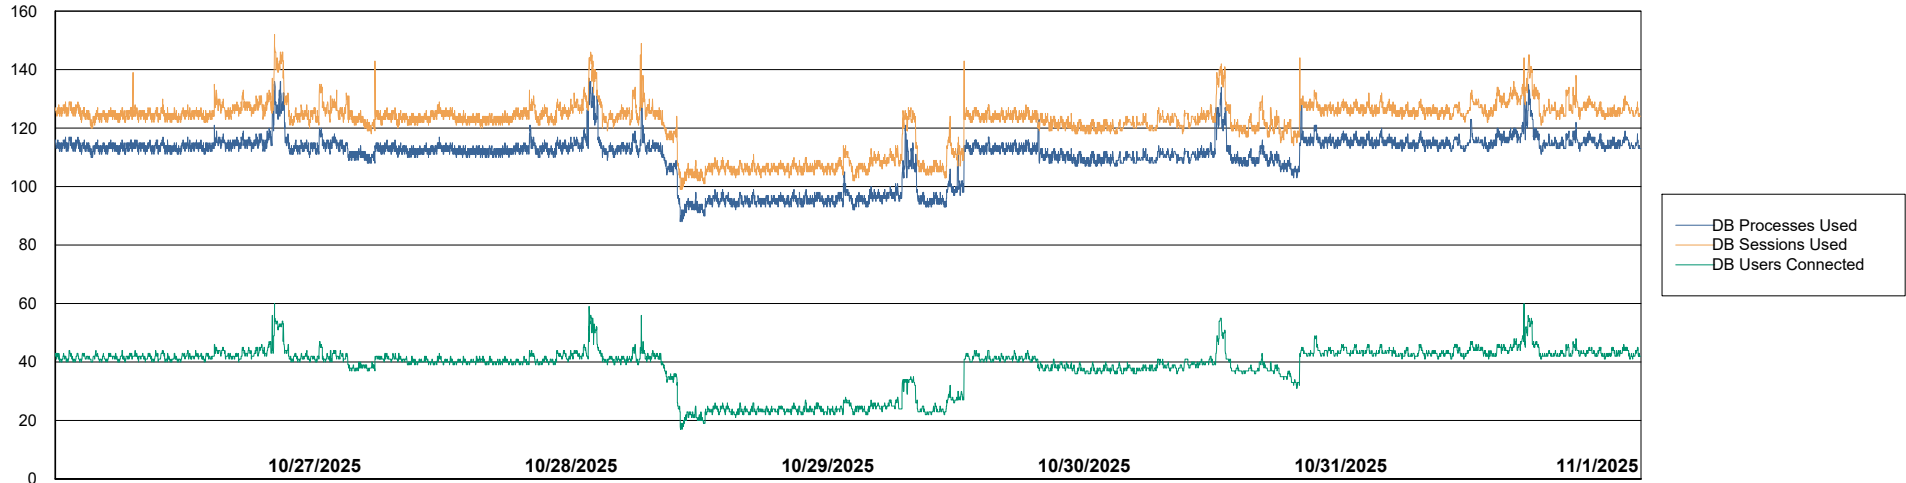

Database Performance LTS_PRD_CLSABSBI01_ABS1