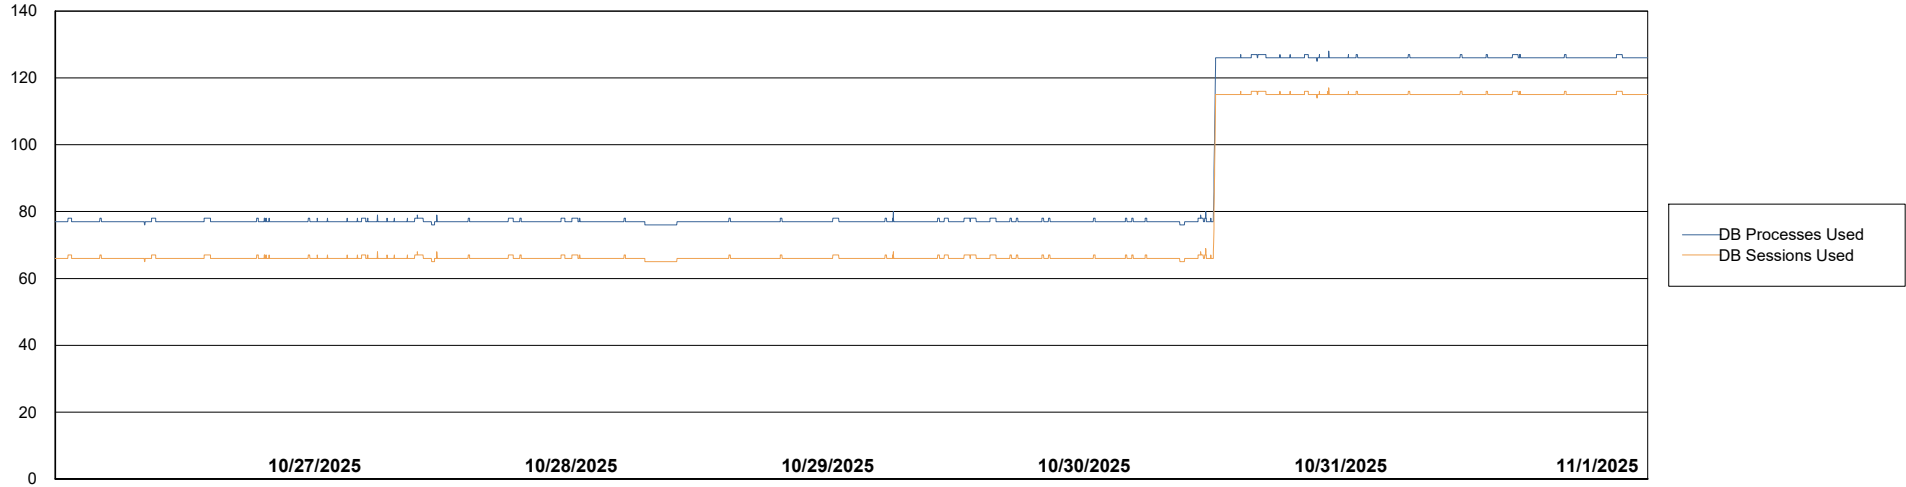

Database Performance LST-DBS8-AMS_DB_HSBABS1

DB Processes Max 0
DB Processes Max 1,000