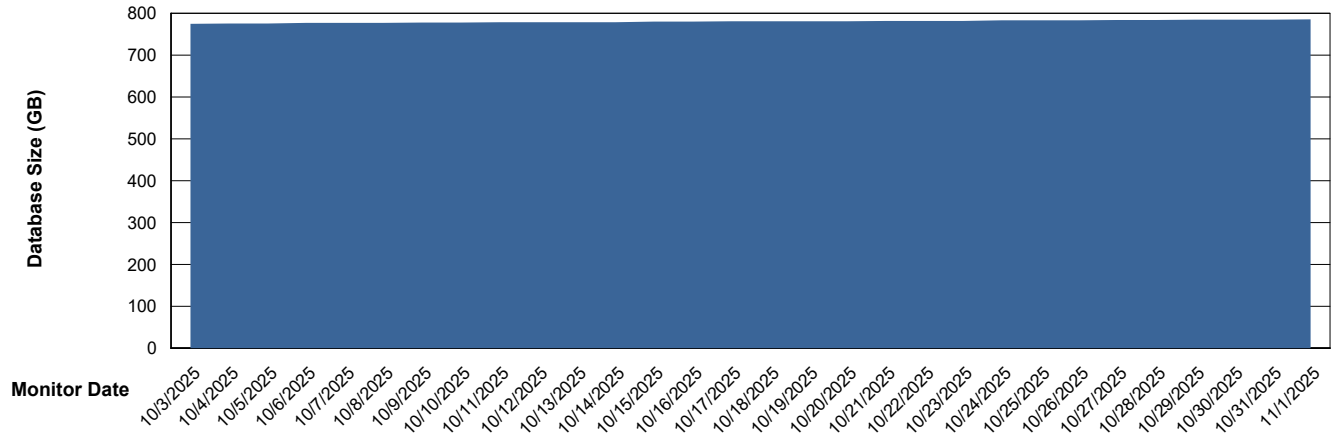

Database growth over last month

Database Tablespace LST-DBS7-AMS_DB_ABS1

Date	Tablespace Name	Filesize (Gb)	Usedsize (Gb)	Percentage free
11/1/2025	ABSDATA	786	649	17
	INDX	151	119	21
10/31/2025	ABSDATA	786	649	17
	INDX	151	119	21
10/30/2025	ABSDATA	776	648	16
	INDX	142	119	16
10/29/2025	ABSDATA	776	648	16
	INDX	142	119	16
10/28/2025	ABSDATA	776	648	16
	INDX	142	119	16
10/27/2025	ABSDATA	776	648	17
	INDX	142	119	16
10/26/2025	ABSDATA	776	647	17
	INDX	142	119	16