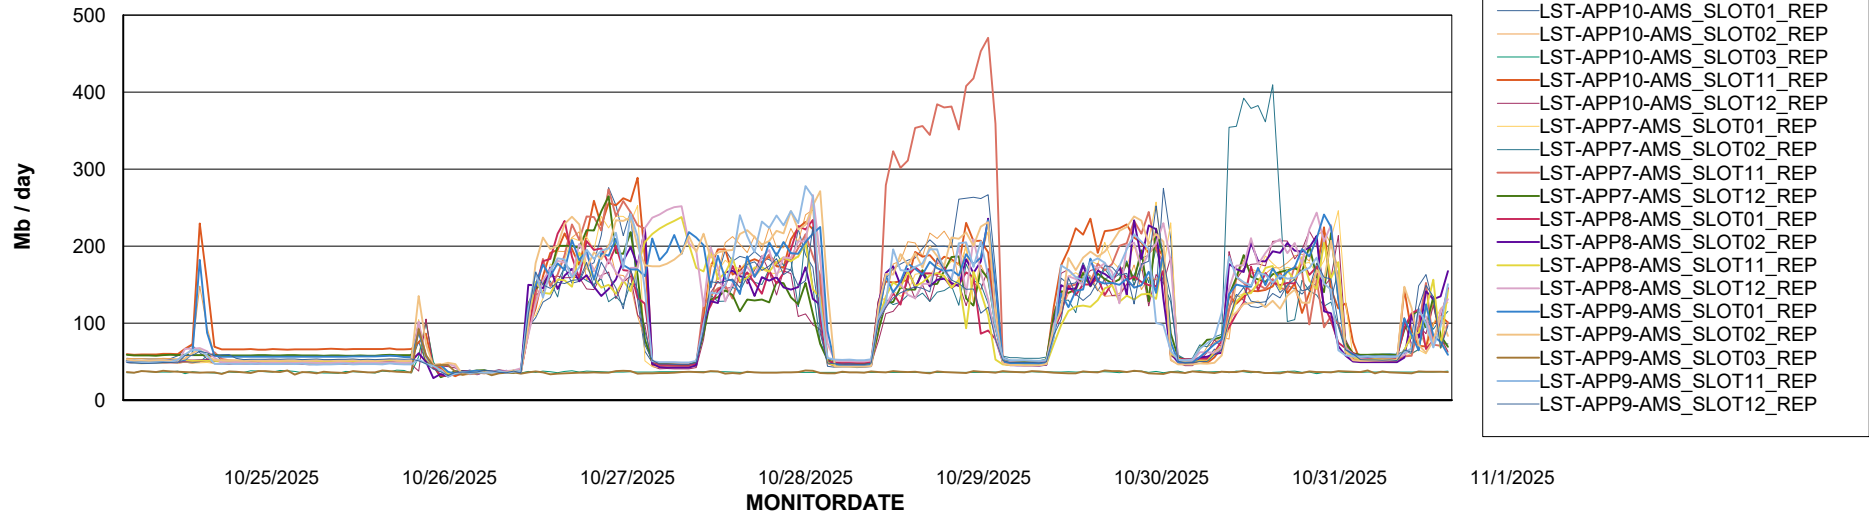

ABSSolute Application ReportServer Services

Avg memory used per ReportServer Service