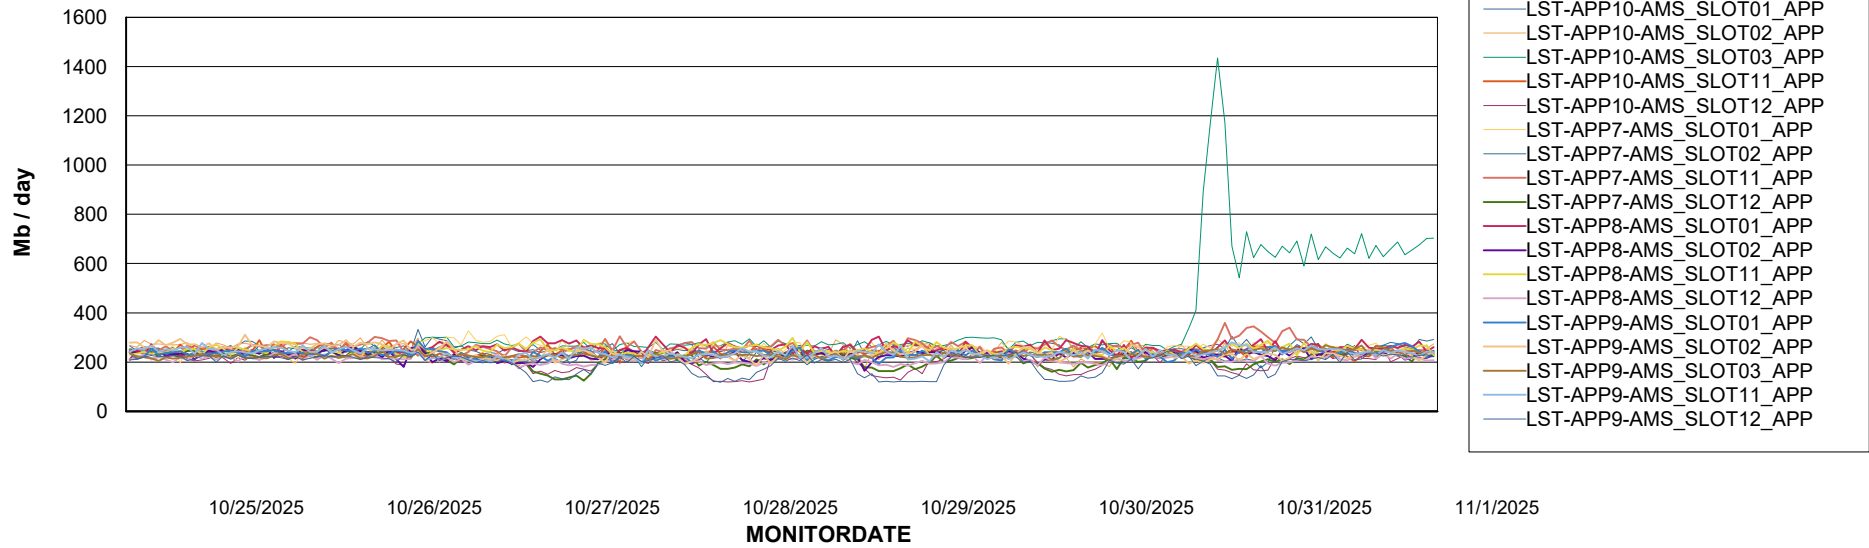

ABSSolute Application Server Services

Avg memory used per ABS Server Service