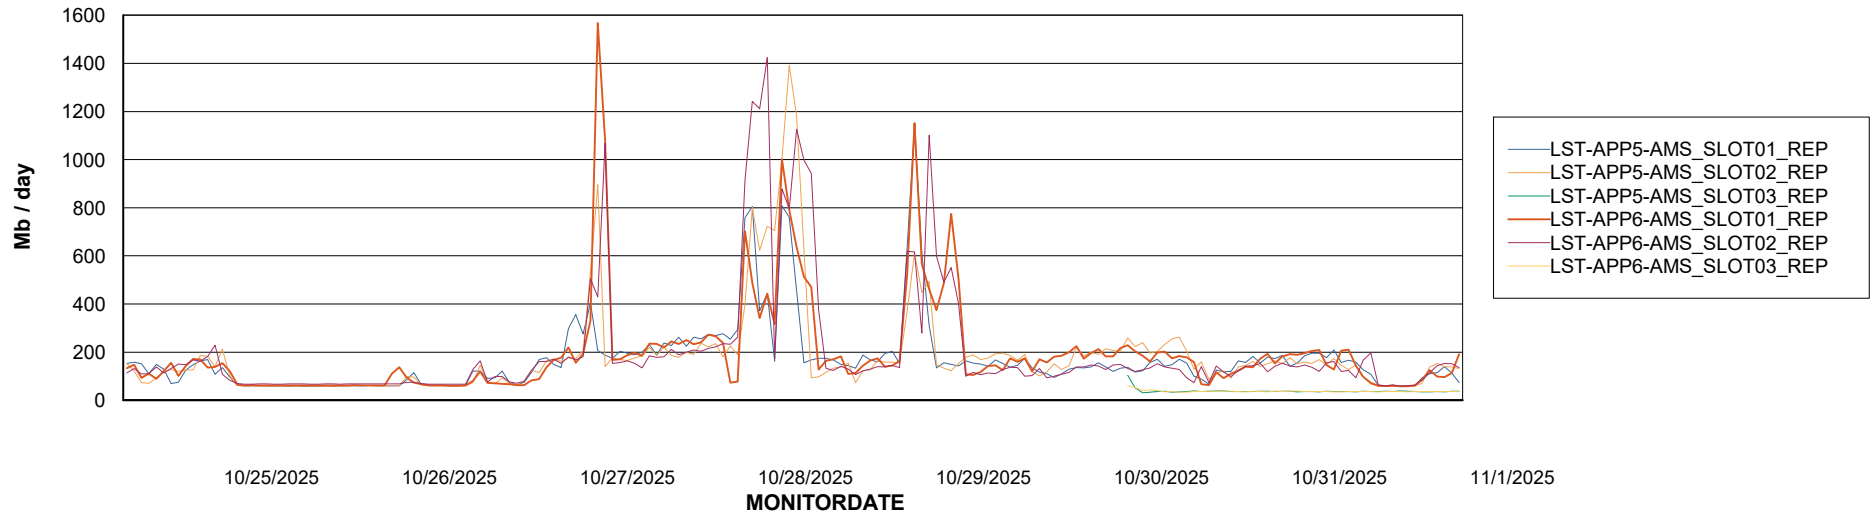

ABSSolute Application ReportServer Services

Avg memory used per ReportServer Service