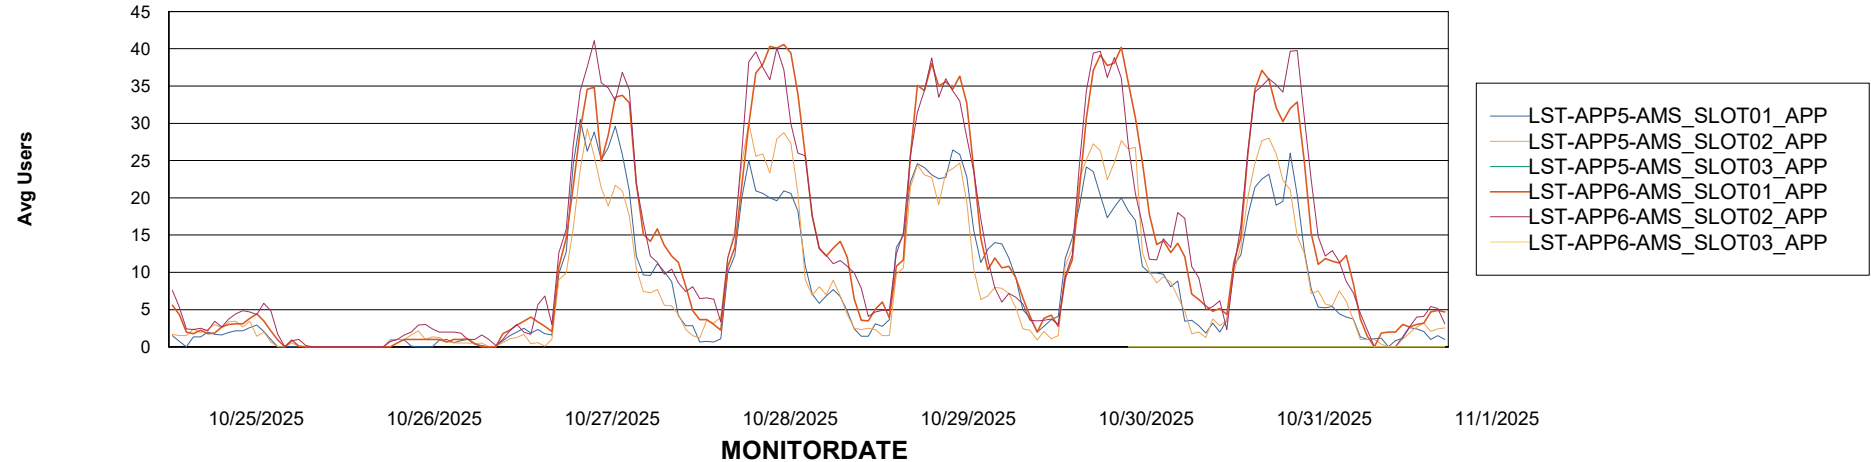

Avg users per day per ABS server