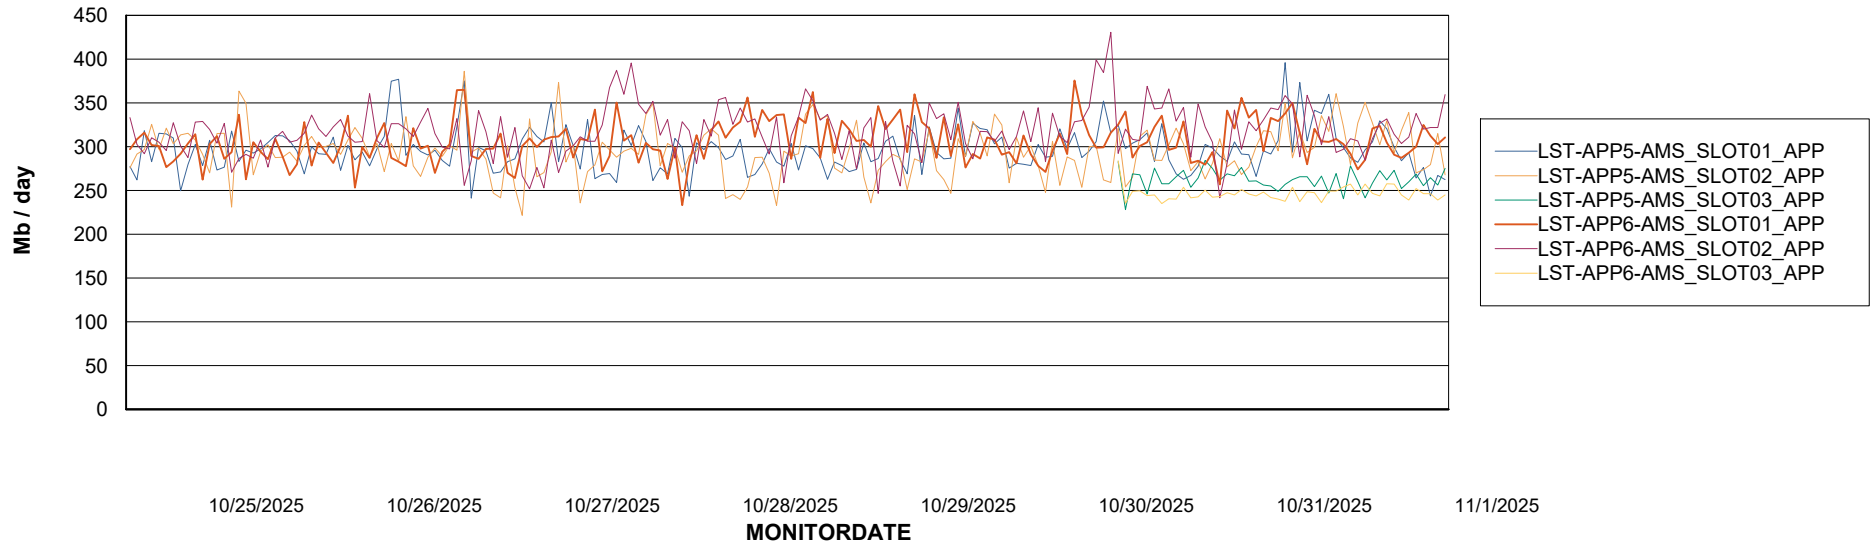

ABSSolute Application Server Services

Avg memory used per ABS Server Service