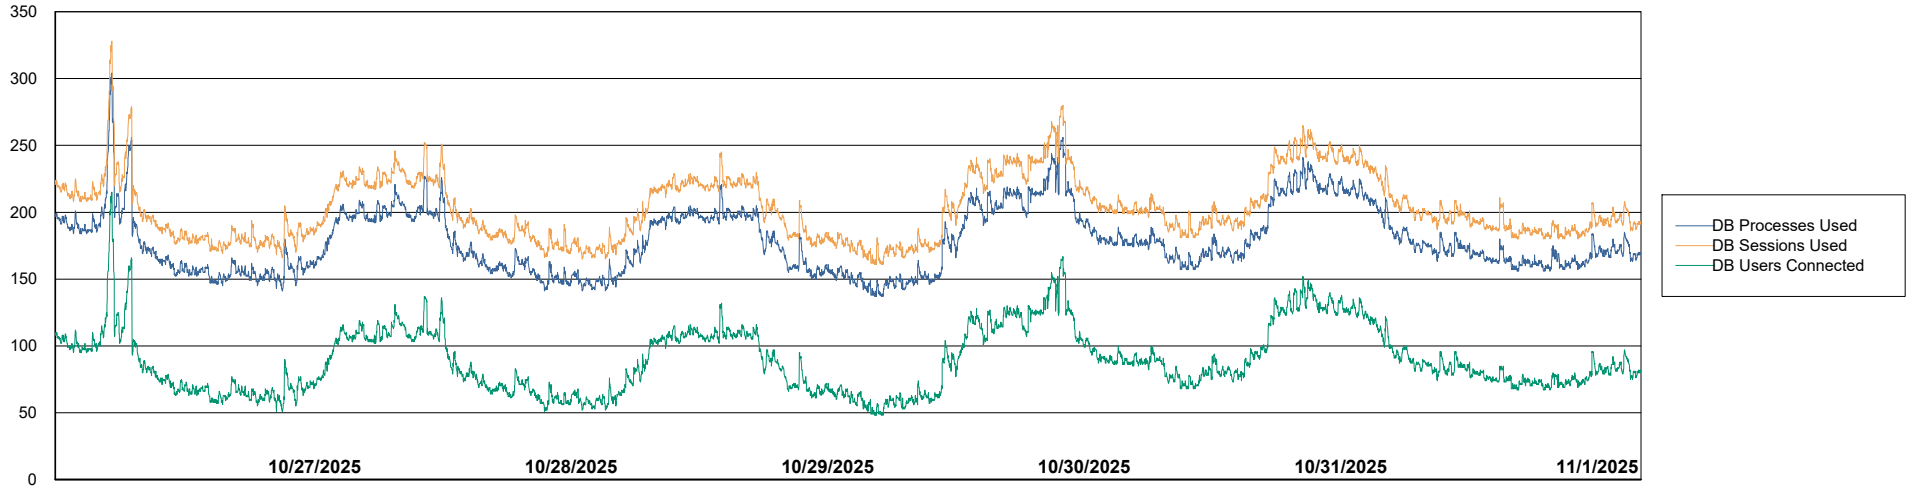

Database Performance LST-DBS5-AMS_DB_ABSEE