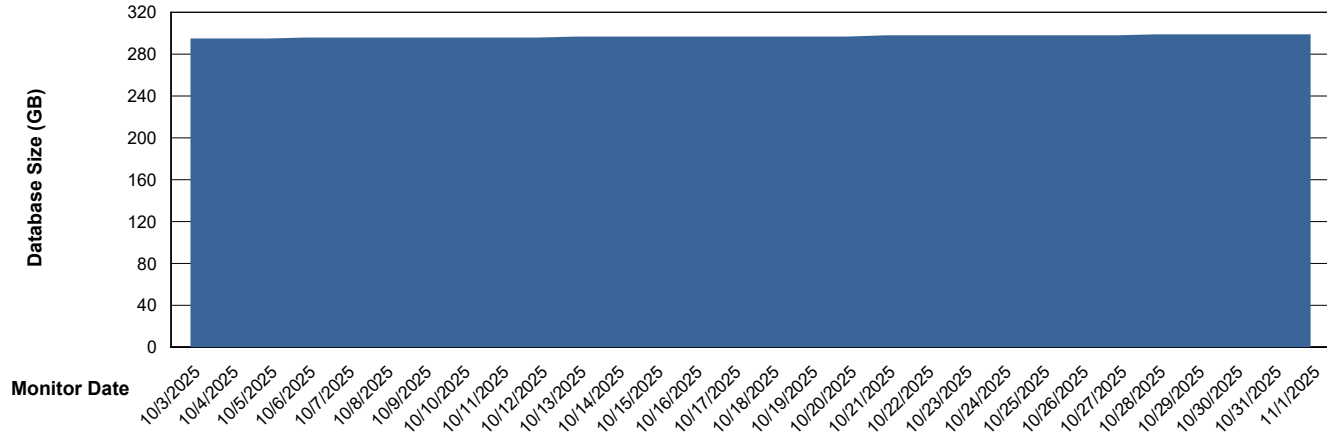

DATABASE SIZE LST-DBS5-AMS_DB_ABSEE

Database growth over last month