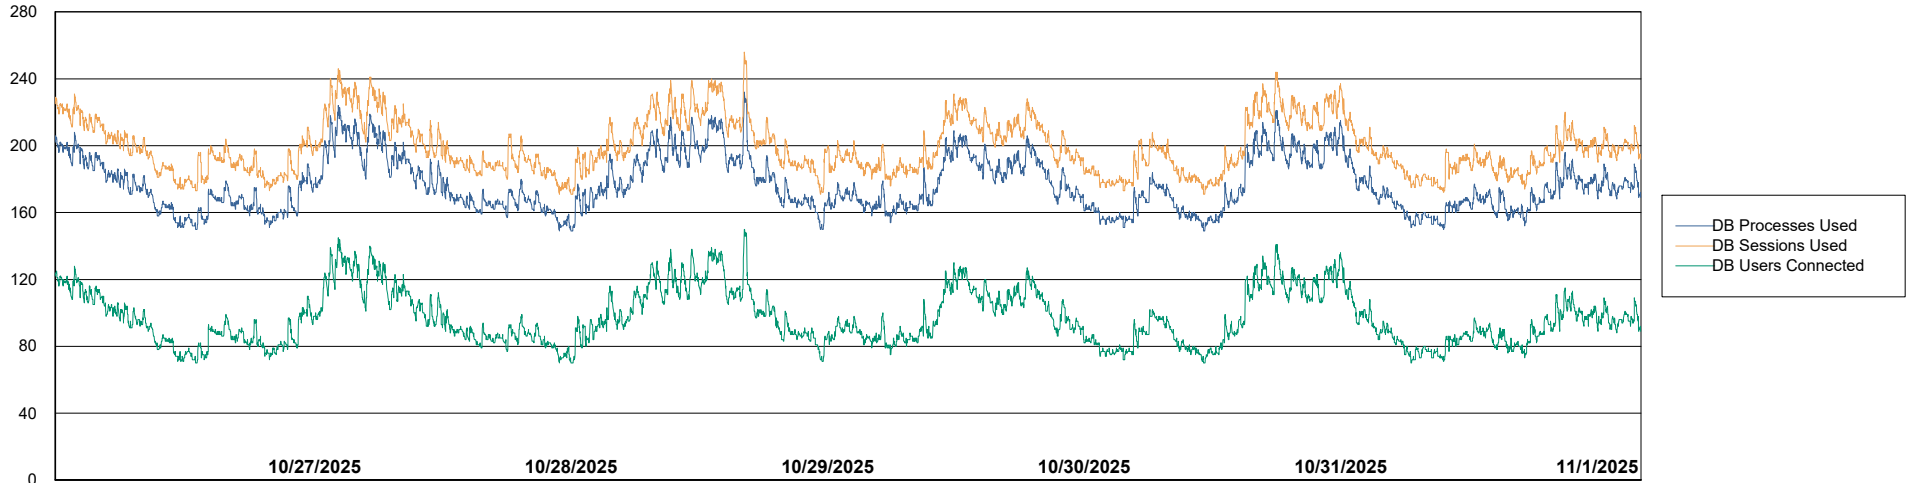

Database Performance LST-DBS2-AMS_DB_ABSCH2