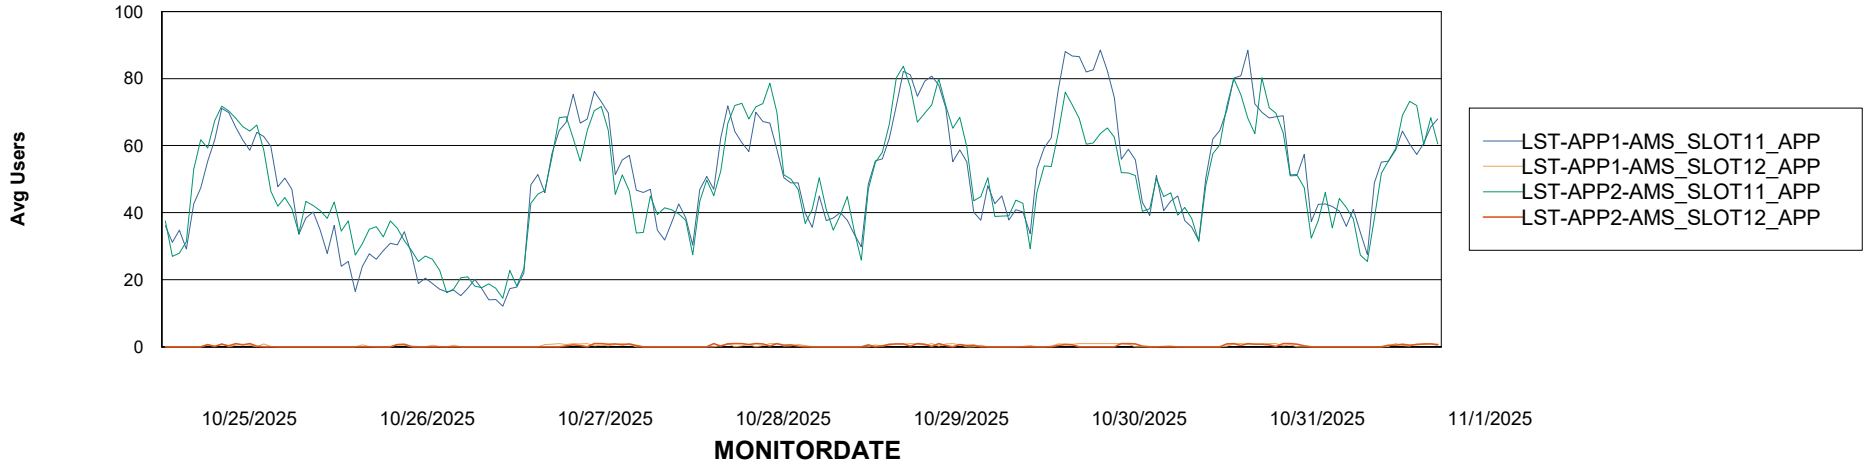

Weekly SLA Customer Report

Customer LST OCI AMS Production ABSCH2
Database ID 216

ABSSolute Application Server Services

Avg memory used per ABS Server Service

Avg users per day per ABS server

Weekly SLA Customer Report