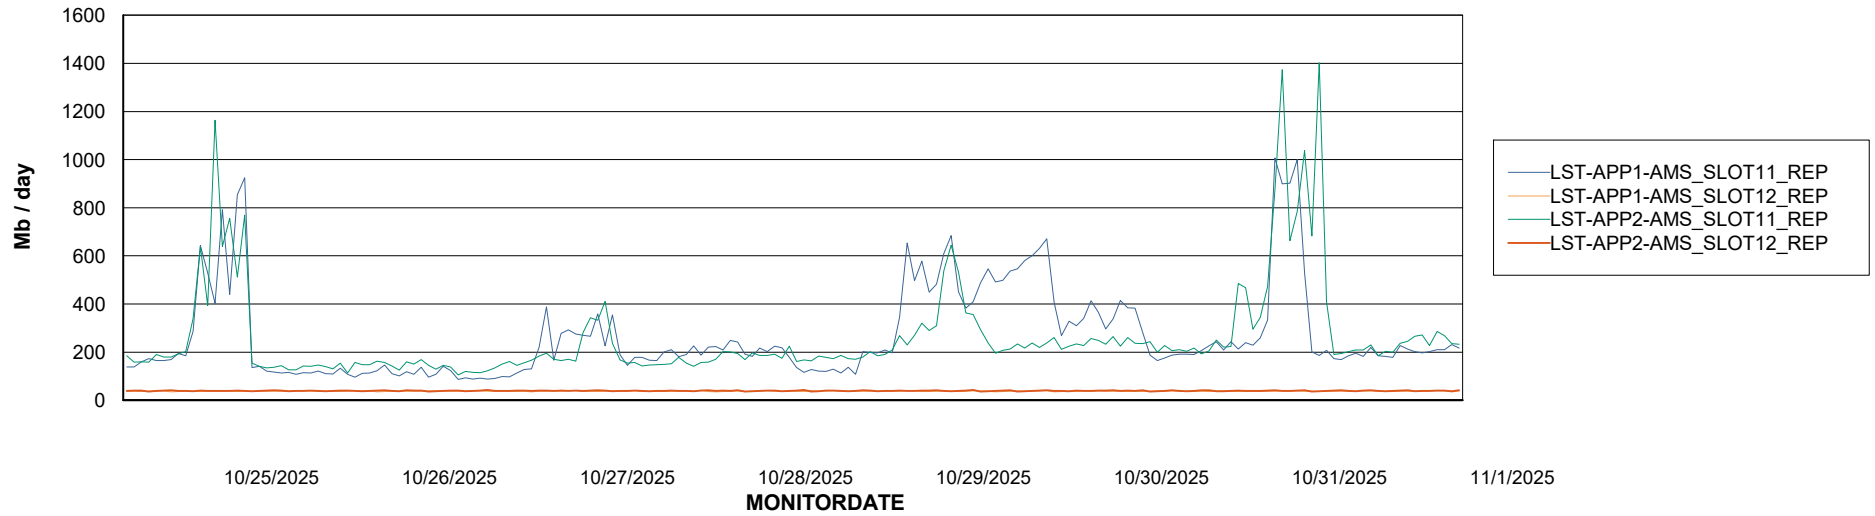

ABSSolute Application ReportServer Services

Avg memory used per ReportServer Service