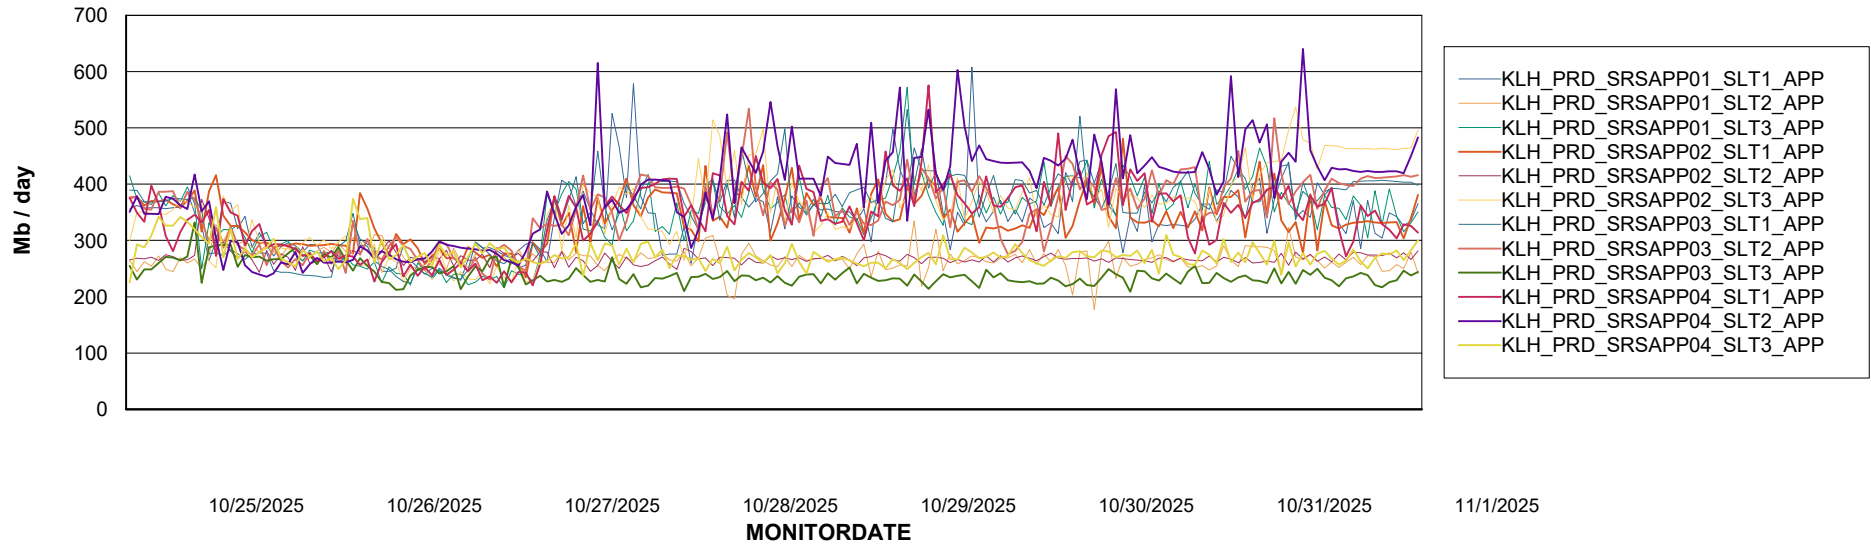

ABSSolute Application Server Services

Avg memory used per ABS Server Service