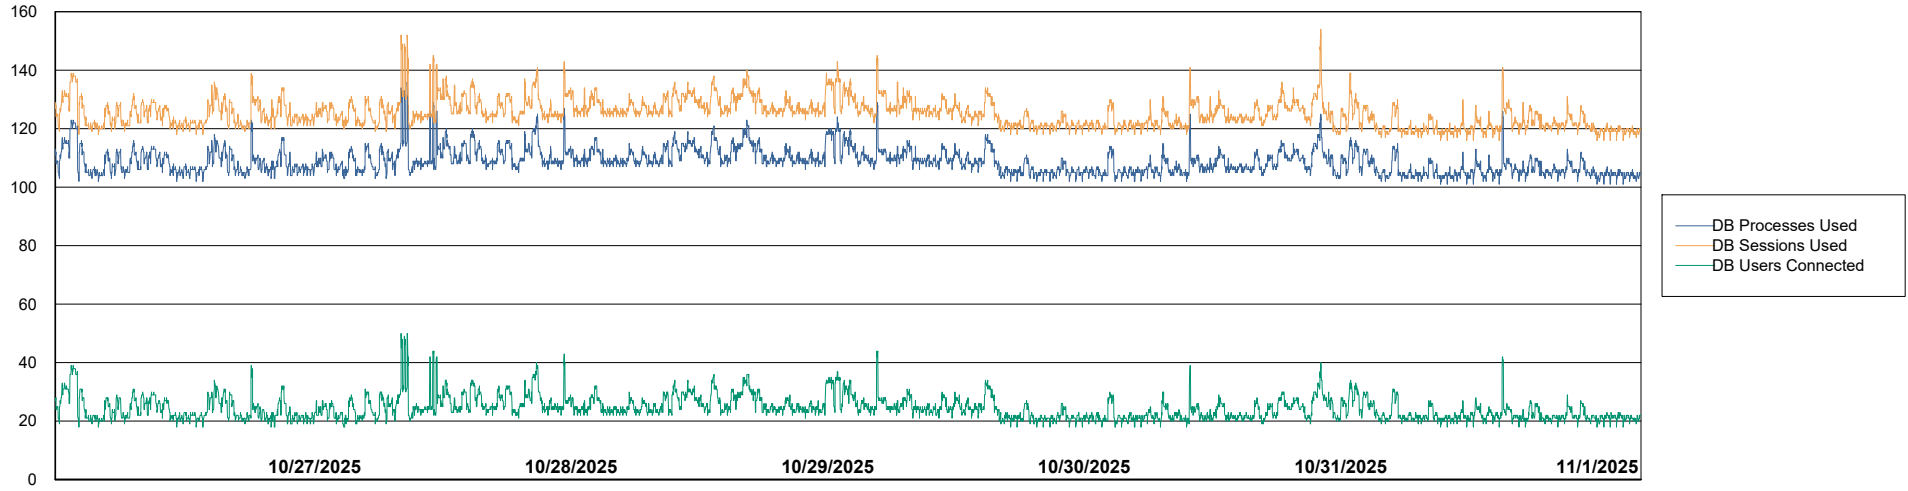

Database Performance KLH_PRD_SRSBIDB02_ABS1