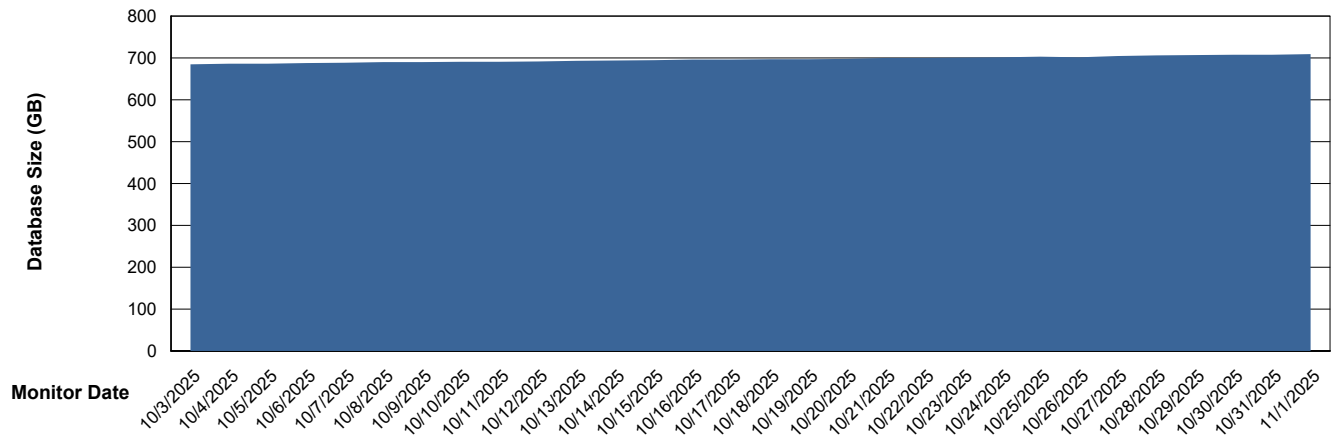

DATABASE SIZE KLH_PRD_SRSDB01_ABS1

Database growth over last month