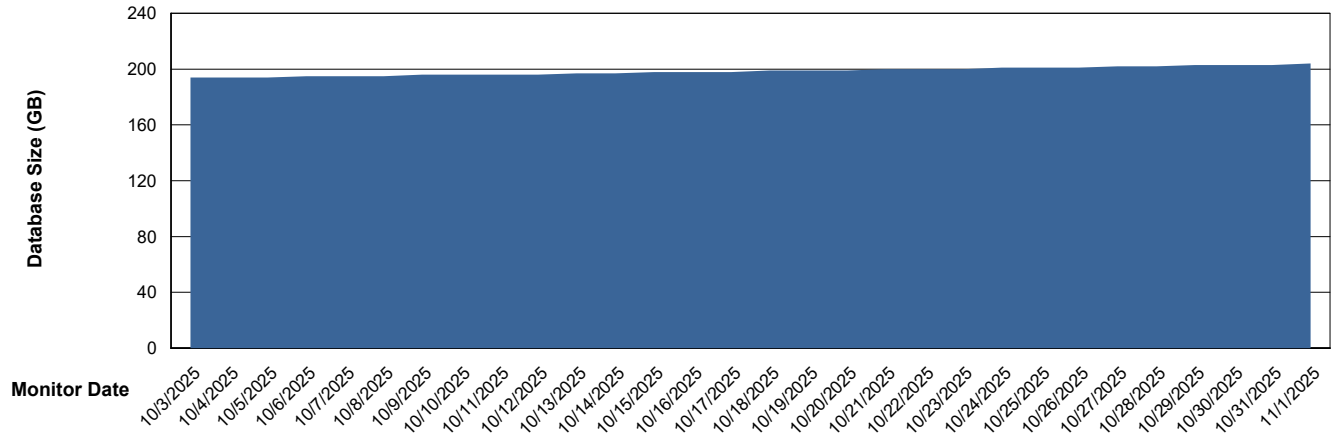

DATABASE SIZE KLH_PRD_SRSBIDB02_ABS1

Database growth over last month