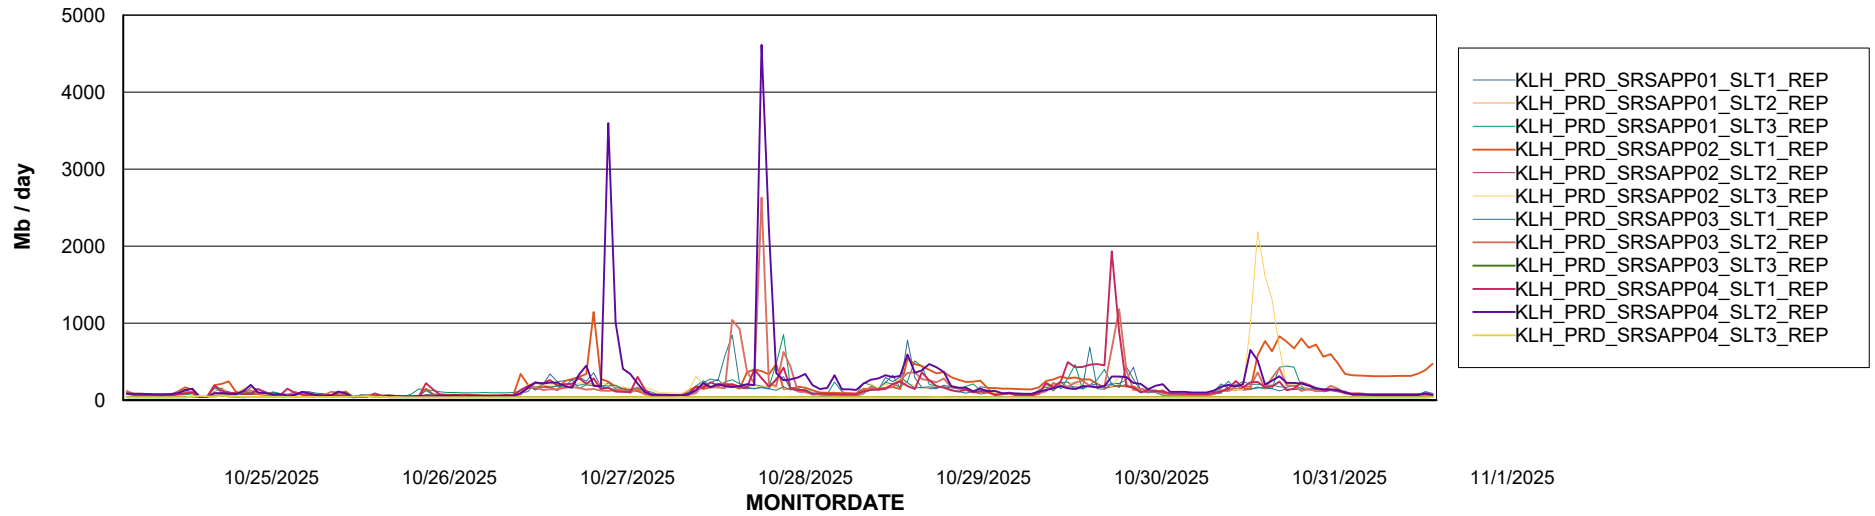

ABSSolute Application ReportServer Services

Avg memory used per ReportServer Service