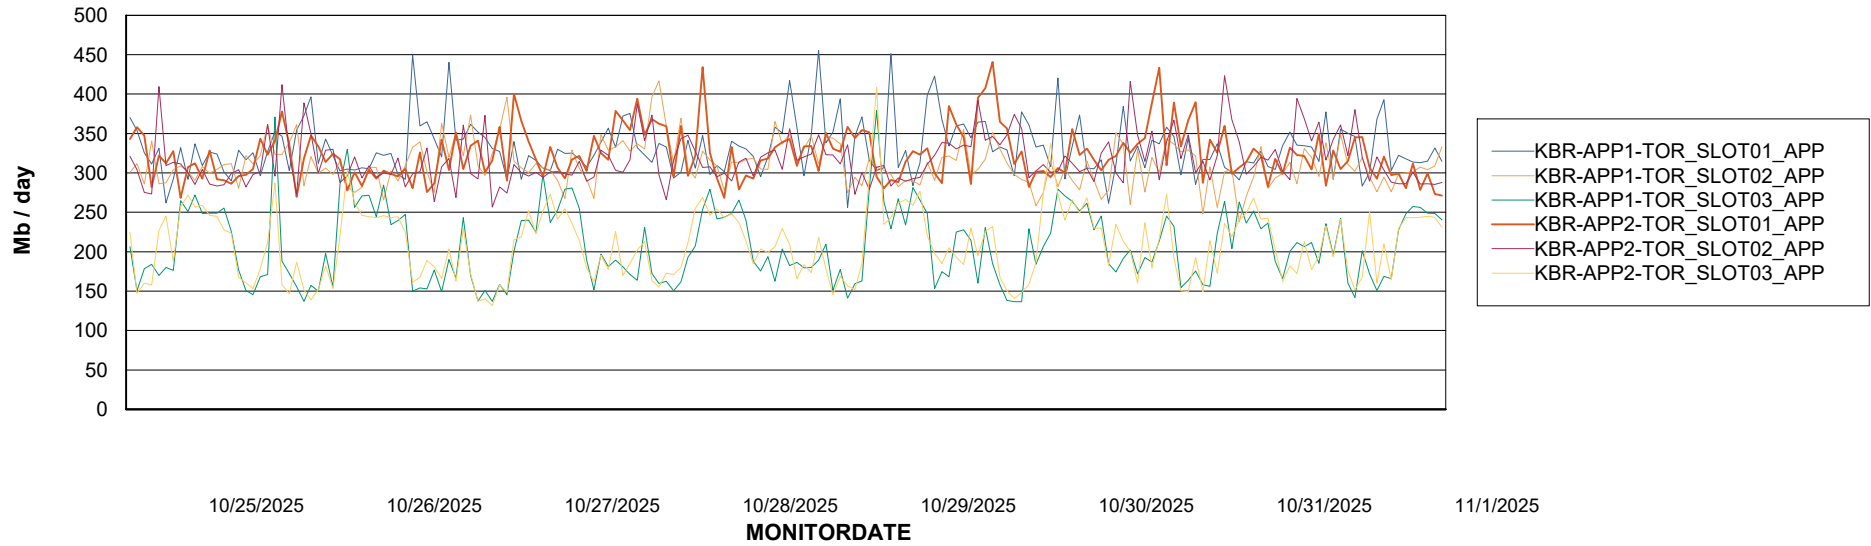

ABSolute Application Server Services

Avg memory used per ABS Server Service