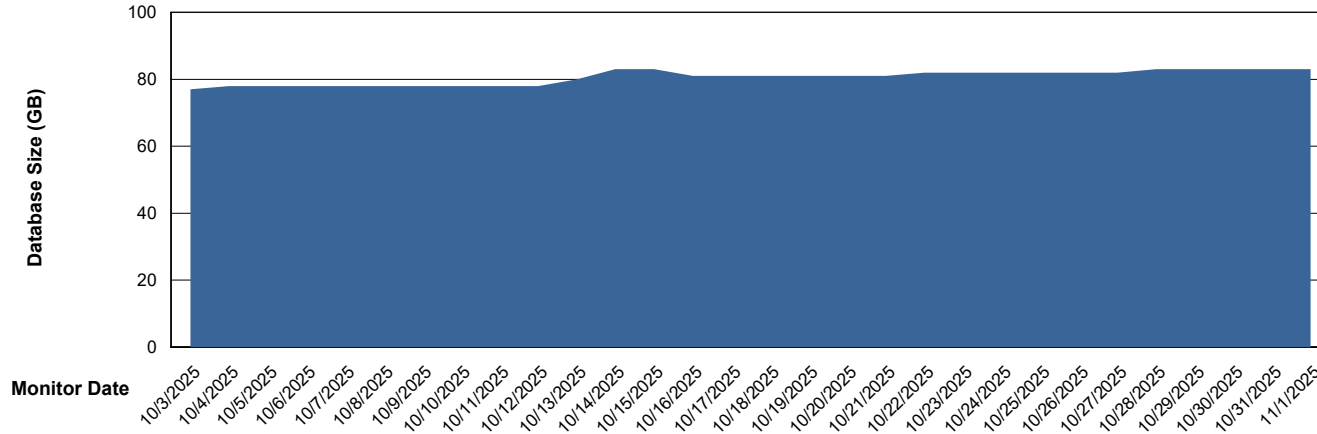

DATABASE SIZE KBR-BI-TOR_PROD_ABS1

Database growth over last month