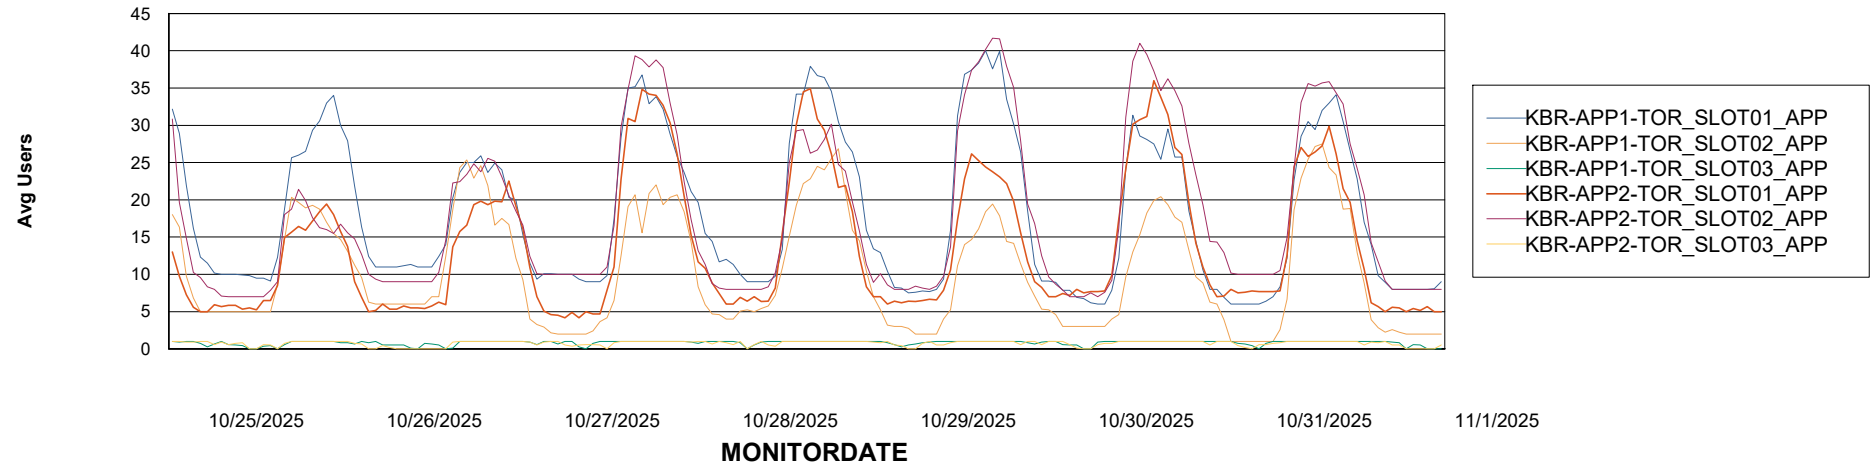

Avg users per day per ABS server