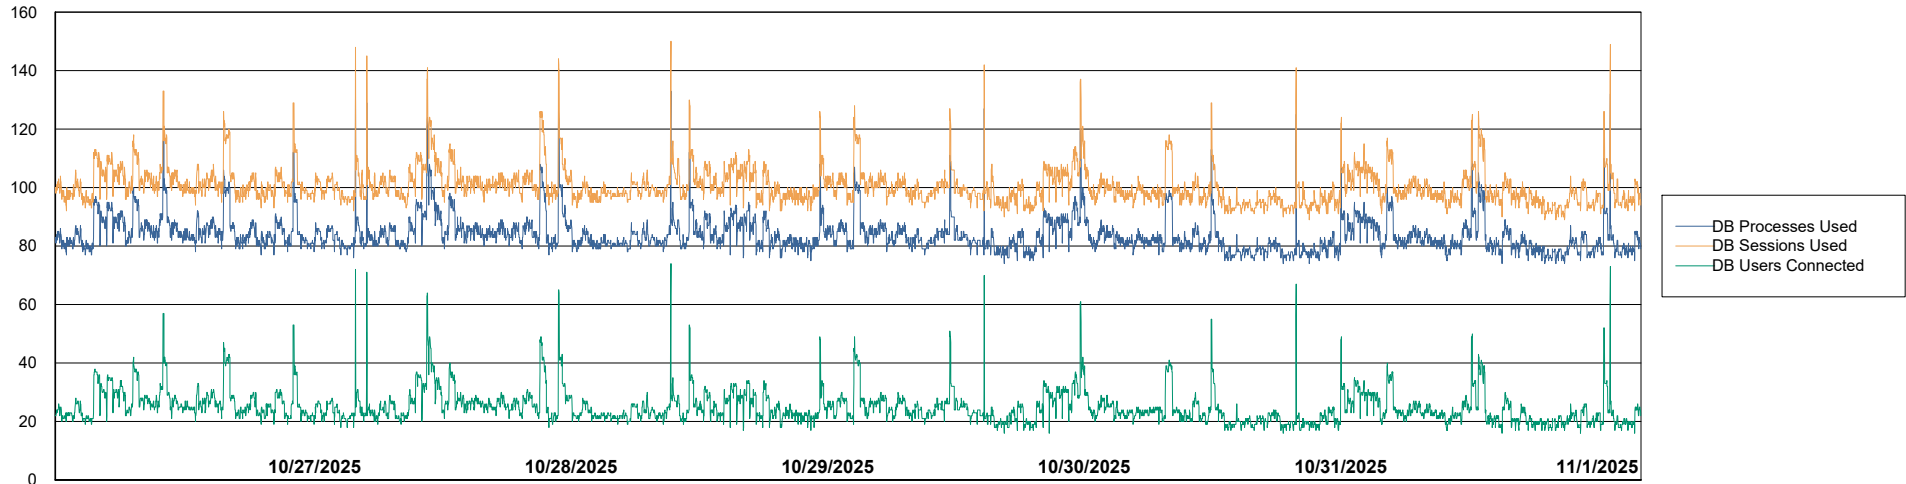

Database Performance KBR-BI-TOR_PROD_ABS1