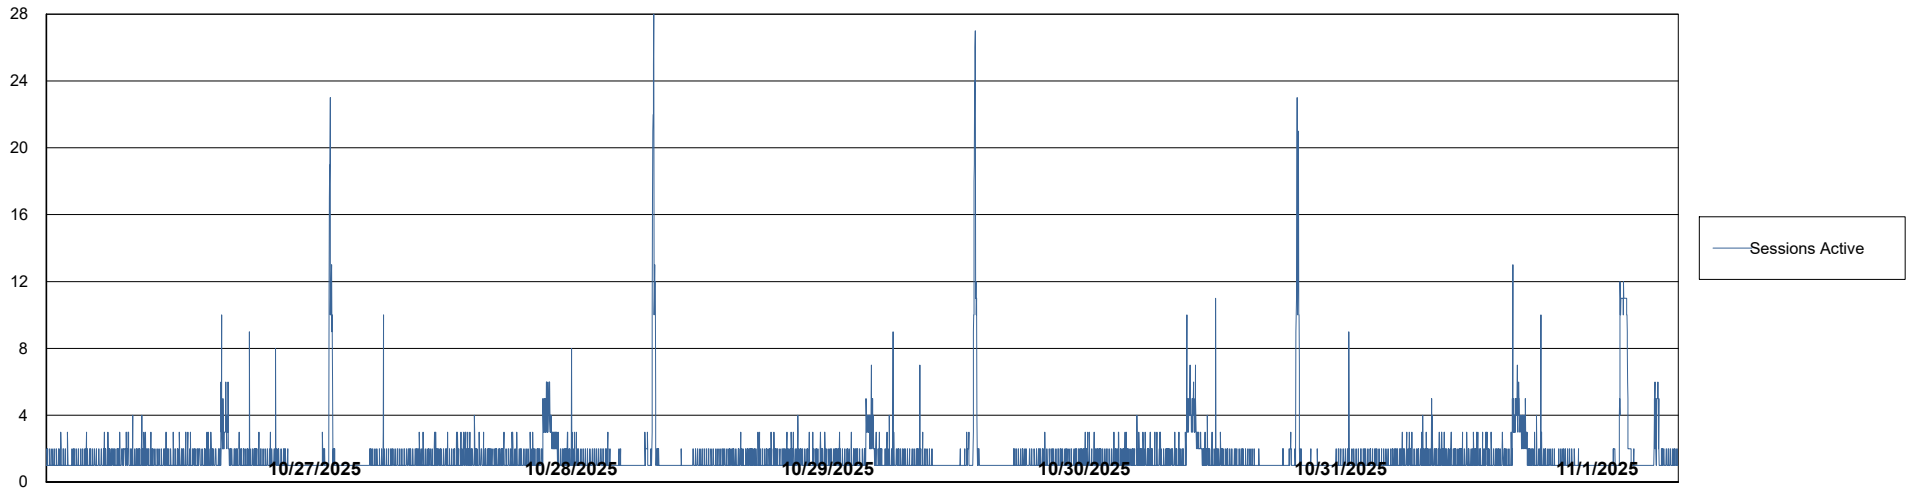

Database Performance KBR-BI-TOR_PROD_ABS1

Weekly SLA Customer Report

Customer KBR OCI TOR Production
Database ID 200

Database Performance KBR-DBS1-TOR_PROD_ABS1

Weekly SLA Customer Report

Customer KBR OCI TOR Production
Database ID 200