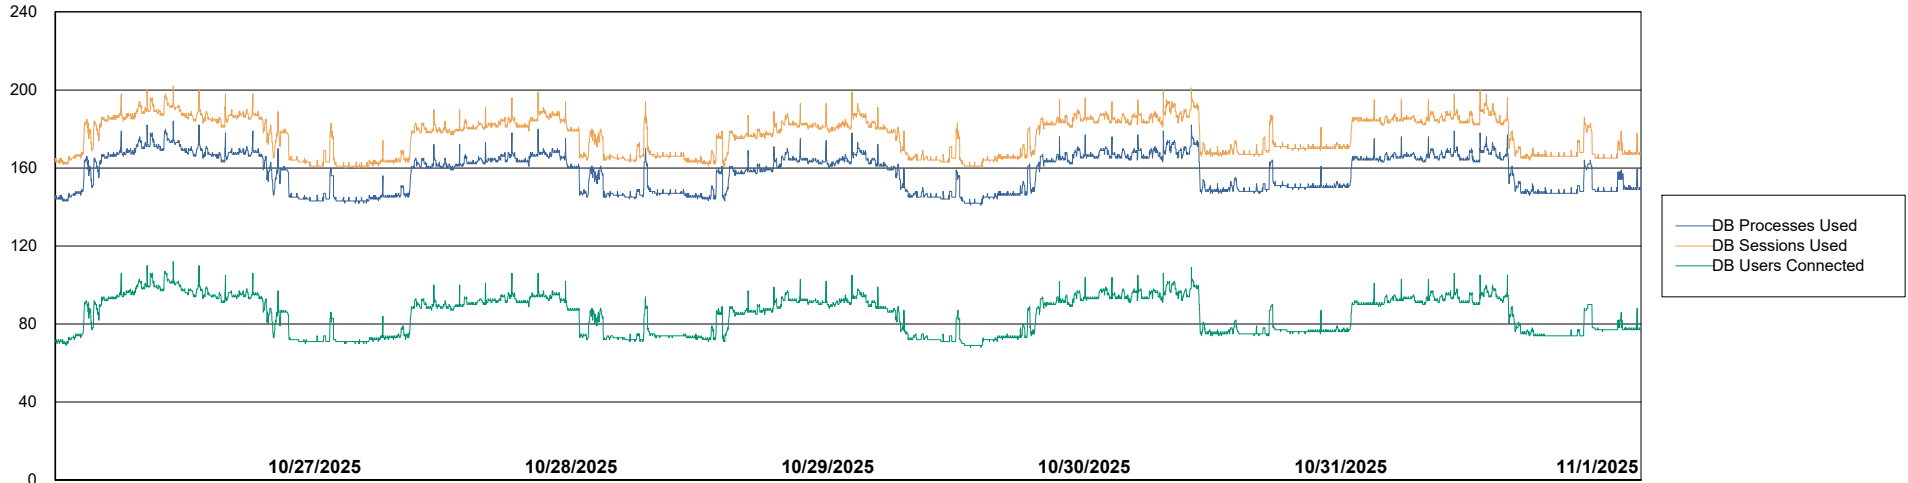

Database Performance KBR-BI-TOR_PROD_ABS1

Weekly SLA Customer Report

Customer KBR OCI TOR Production
Database ID 200

Database Performance KBR-DBS1-TOR_PROD_ABS1

Weekly SLA Customer Report

Customer KBR OCI TOR Production
Database ID 200