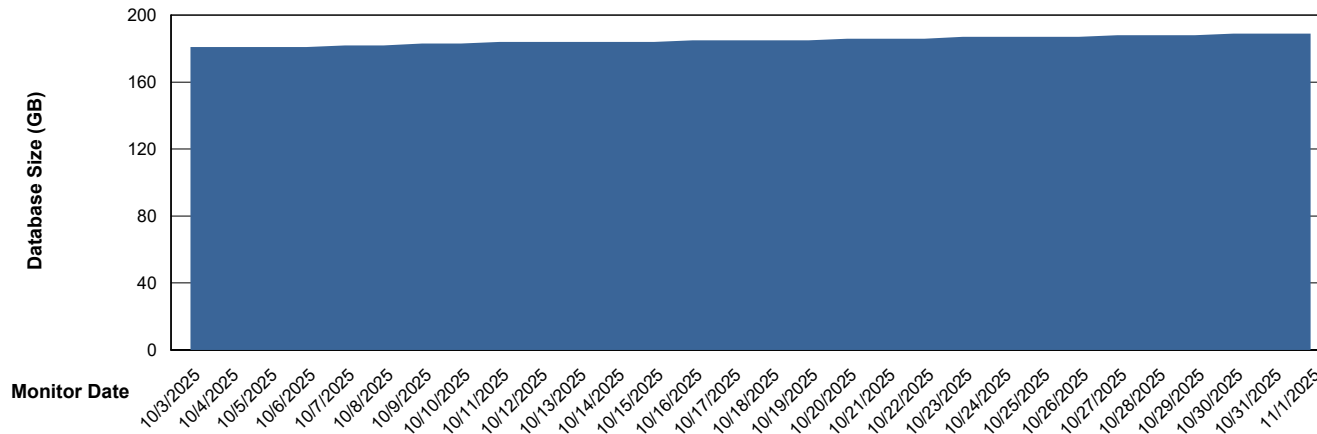

DATABASE SIZE KBR-DBS1-TOR_PROD_ABS1

Database growth over last month