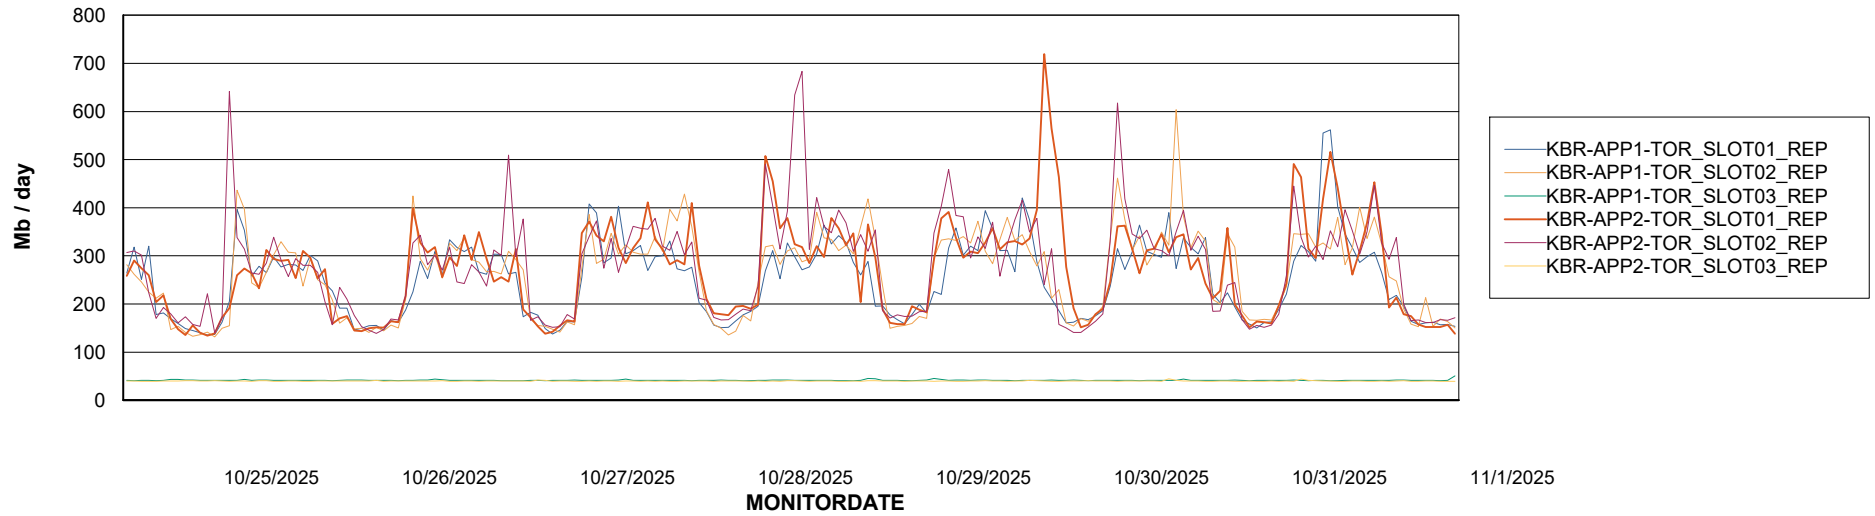

ABSSolute Application ReportServer Services

Avg memory used per ReportServer Service