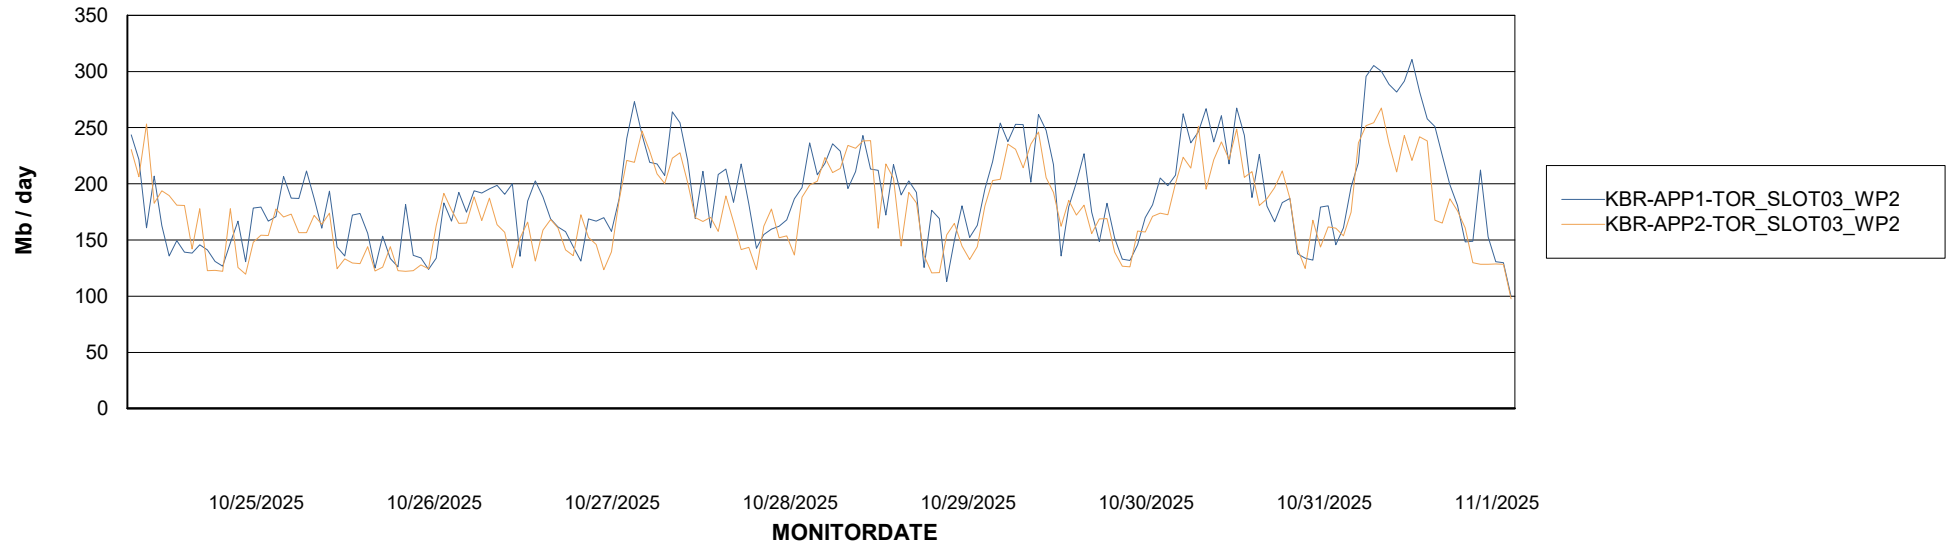

ABSolute Web Component Services

Avg memory used per ABS Web component