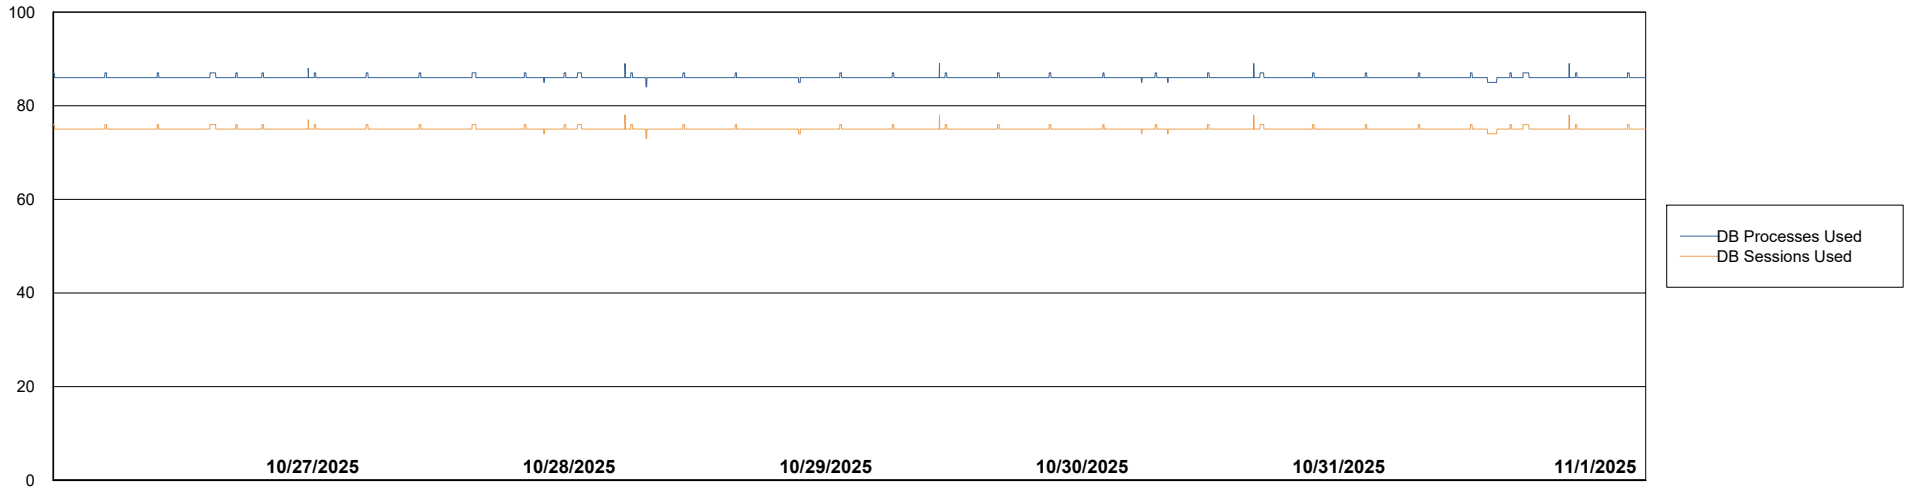

Database Performance KBR-DBS2-TOR_PROD_HSBABS1

DB Processes Max 0
DB Processes Max 1,000
DB Processes Max 4