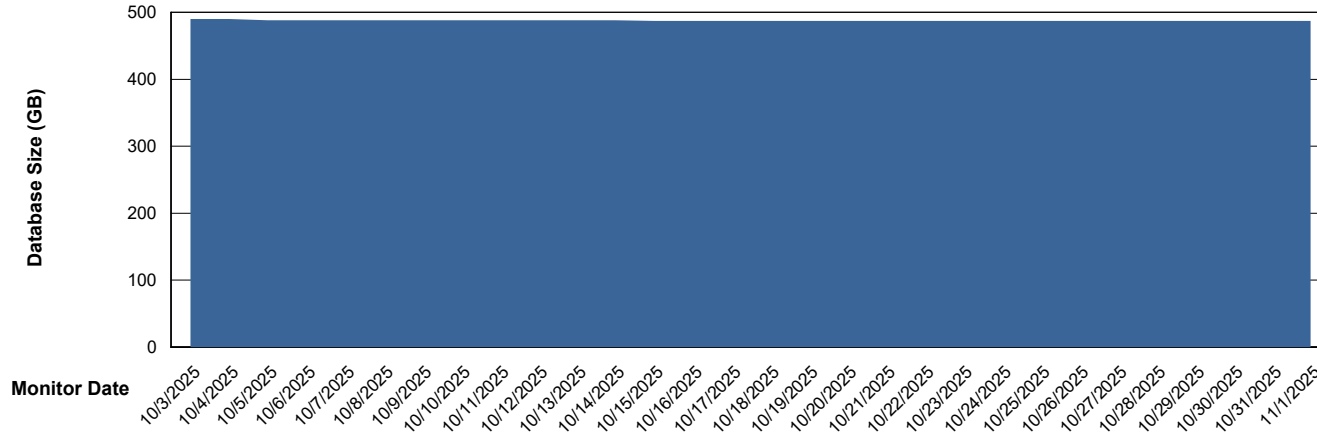

DATABASE SIZE JSG_PRD_BASHIR_DB_ABS1

Database growth over last month