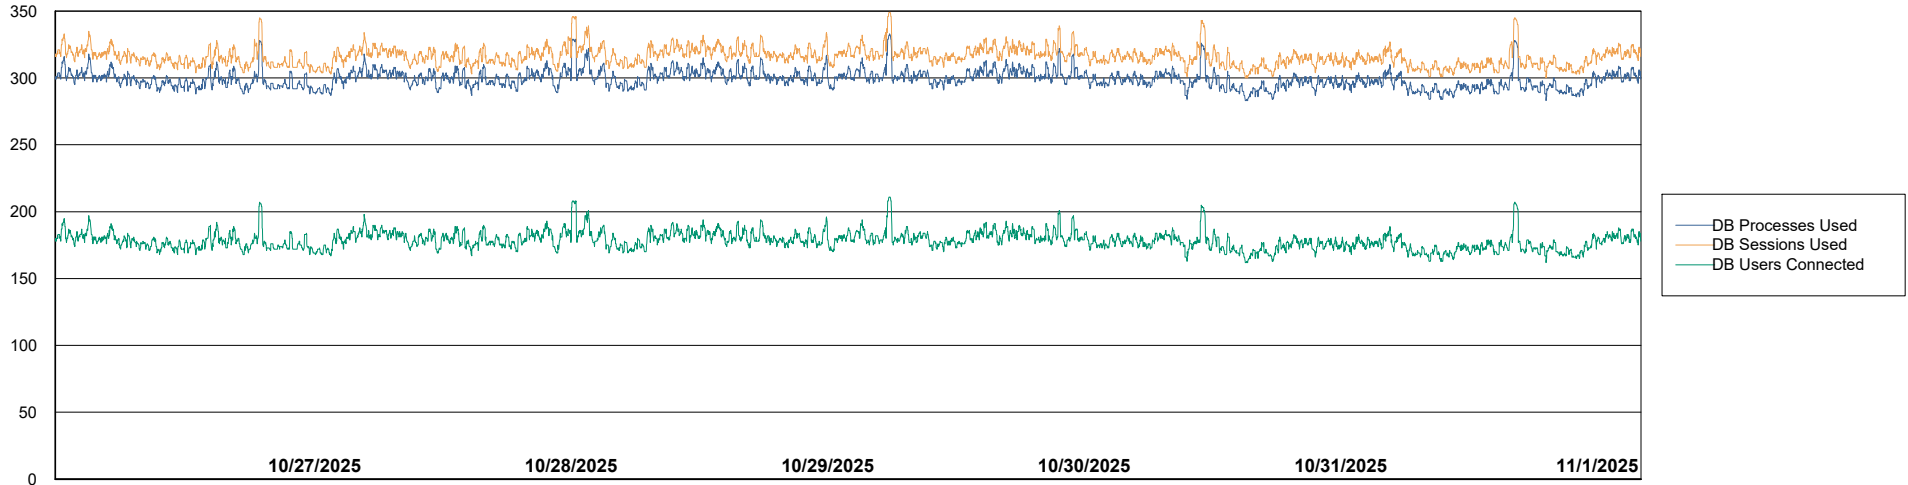

DB Processes Max 0
DB Processes Max 4
DB Processes Max 1,000

Weekly SLA Customer Report

Customer JSG_Production (24/7)
Database ID 102

Database Performance JSG_PRD_RIKER_DB_HSBABS1

Weekly SLA Customer Report