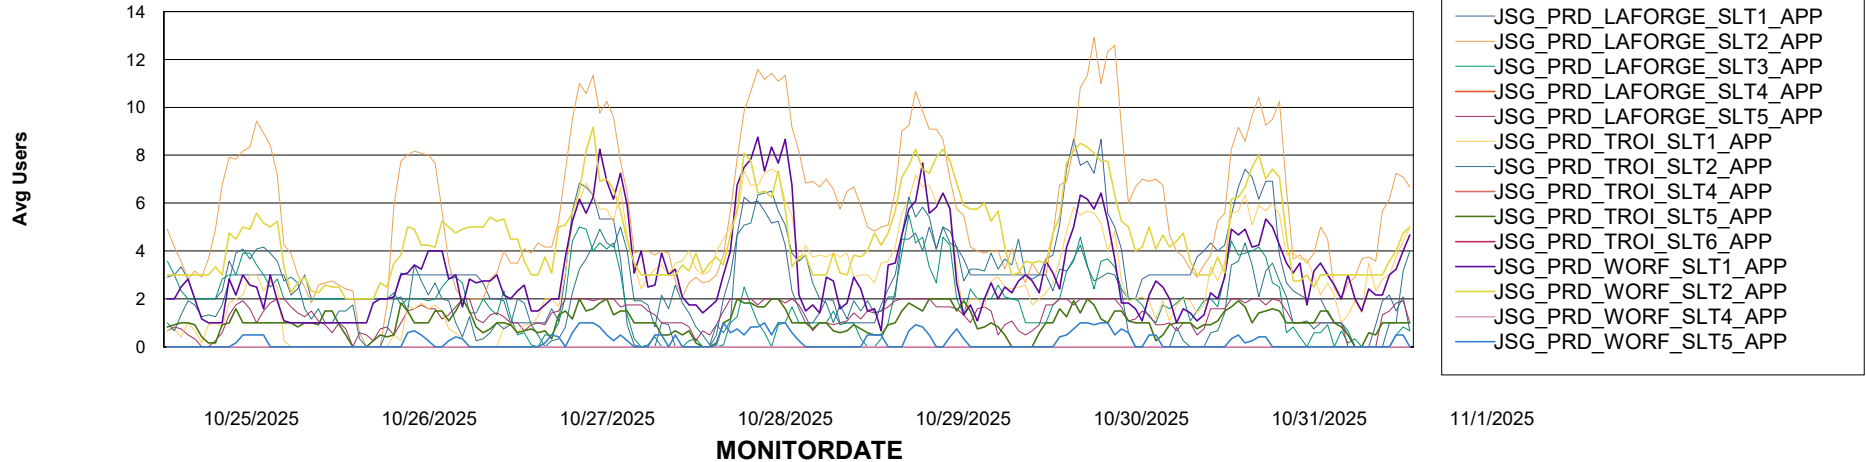

Avg users per day per ABS server