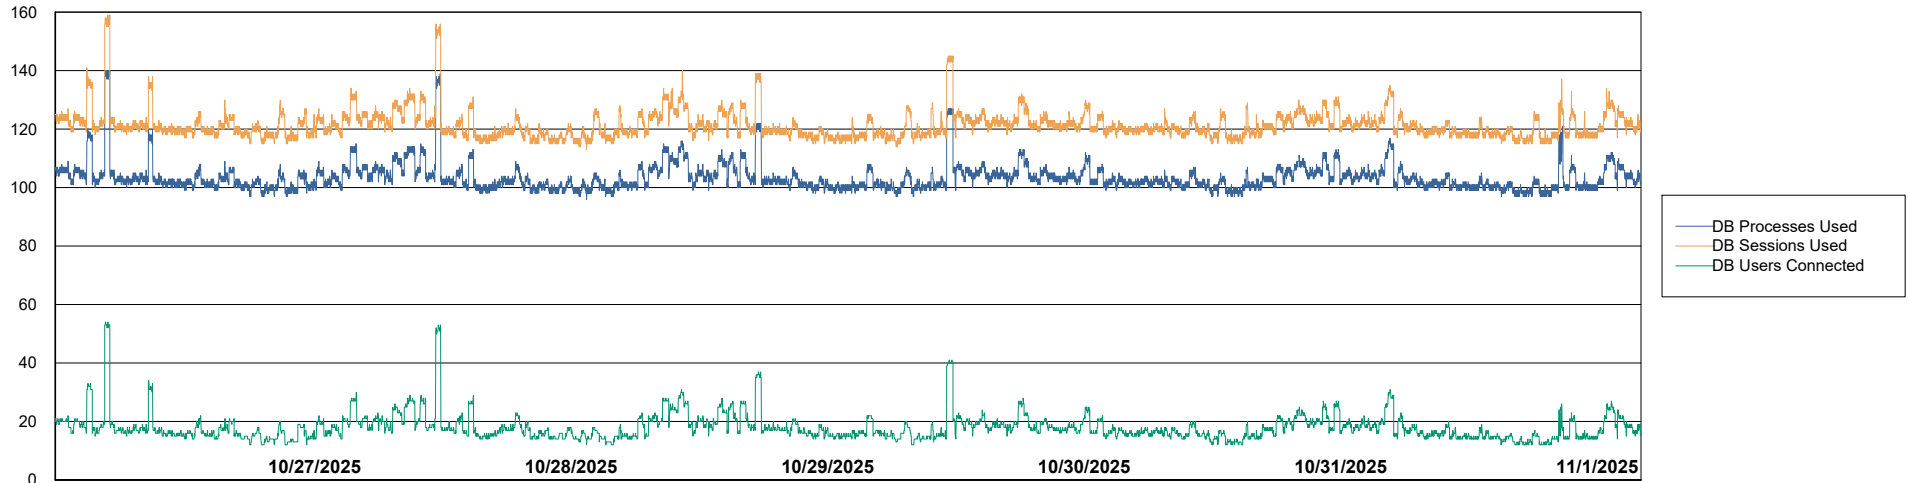

Database Performance JSG_PRD_BASHIR_DB_ABS1