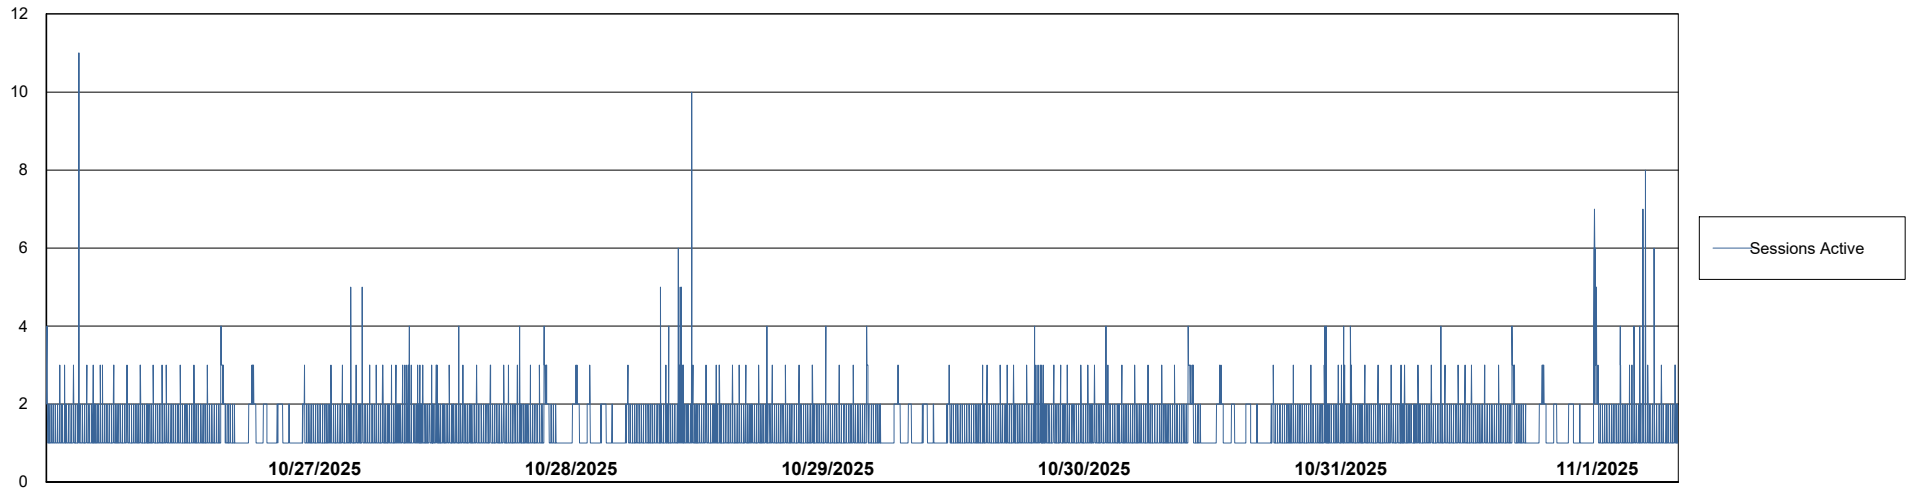

Weekly SLA Customer Report

Customer JSG_Production (24/7)
 Database ID 102

Harddisk Usage JSG_PRD_WORF

	Free disk space on C: (%)	Total disk space on C: (Gb)	Used disk space on C: (Gb)
11/1/2025	48	149	77
10/31/2025	48	149	77
10/30/2025	48	149	77
10/29/2025	48	149	77
10/28/2025	48	149	77
10/27/2025	48	149	77
10/26/2025	48	149	77

Weekly SLA Customer Report

Customer JSG_Production (24/7)
Database ID 102

Database Performance JSG_PRD_BASHIR_DB_ABS1

Weekly SLA Customer Report

Customer JSG_Production (24/7)
Database ID 102

Database Performance JSG_PRD_PICARD_DB_ABS1