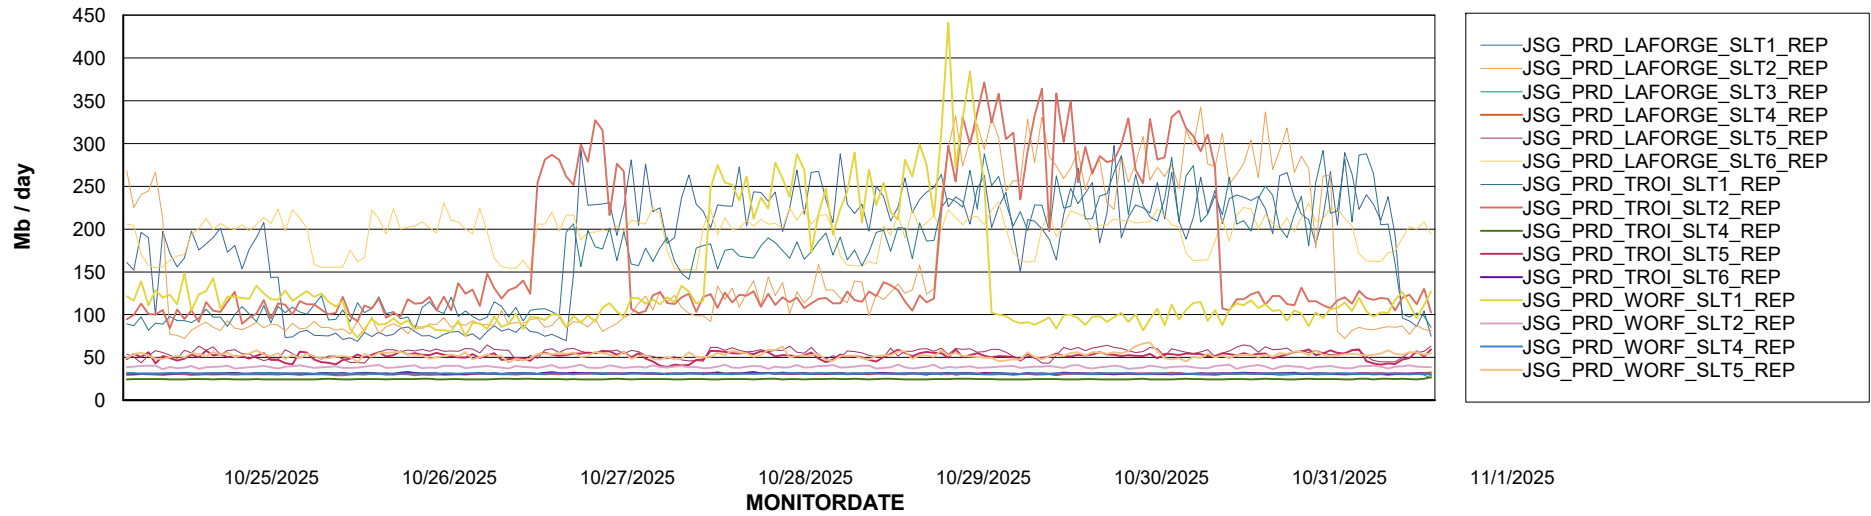

ABSSolute Application ReportServer Services

Avg memory used per ReportServer Service