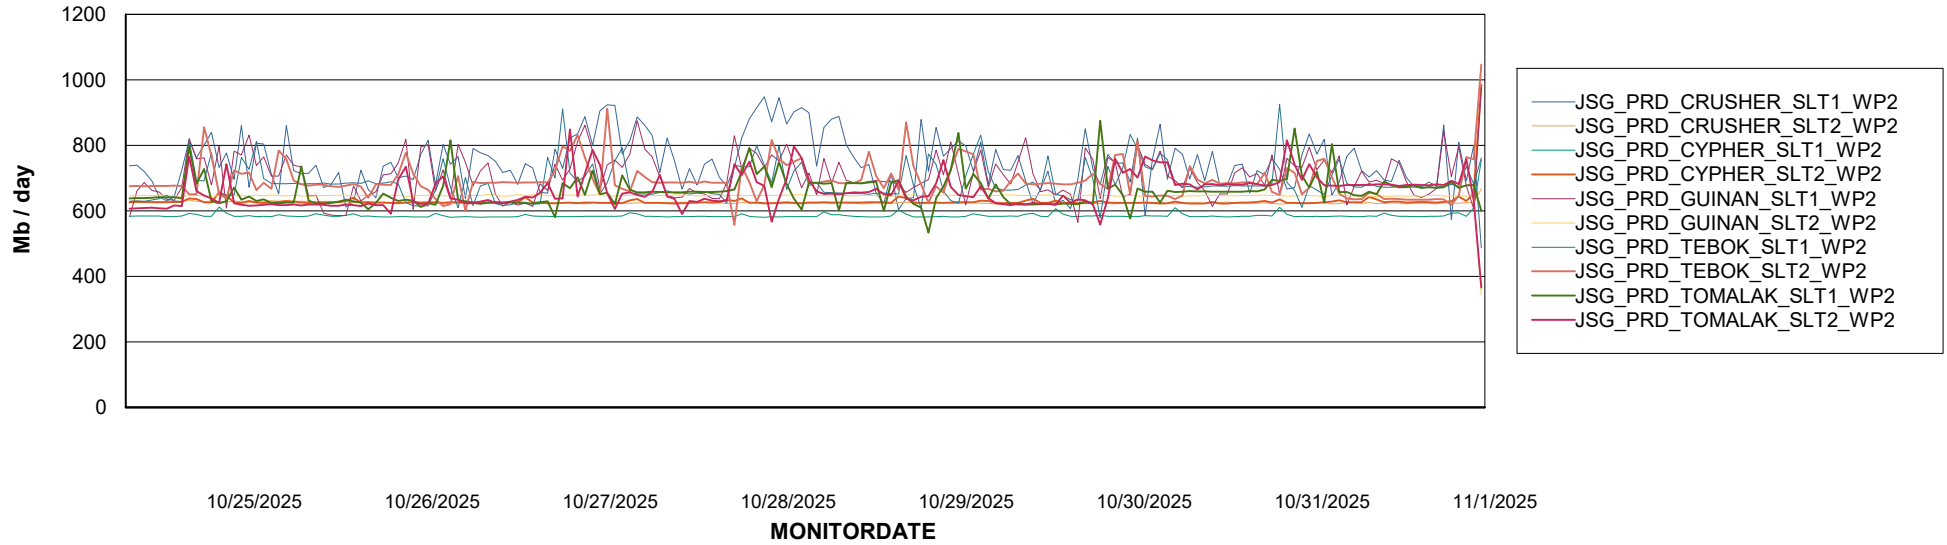

ABSSolute Web Component Services

Avg memory used per ABS Web component