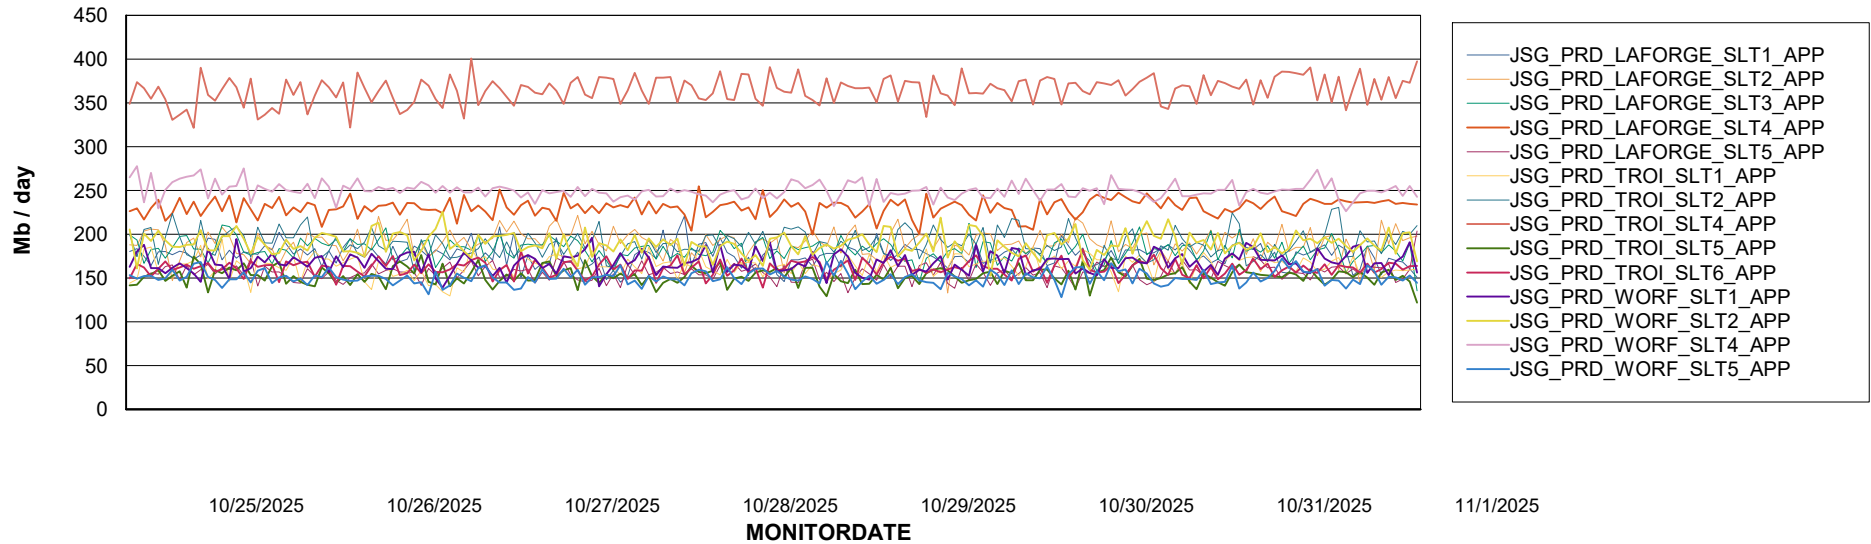

ABSSolute Application Server Services

Avg memory used per ABS Server Service