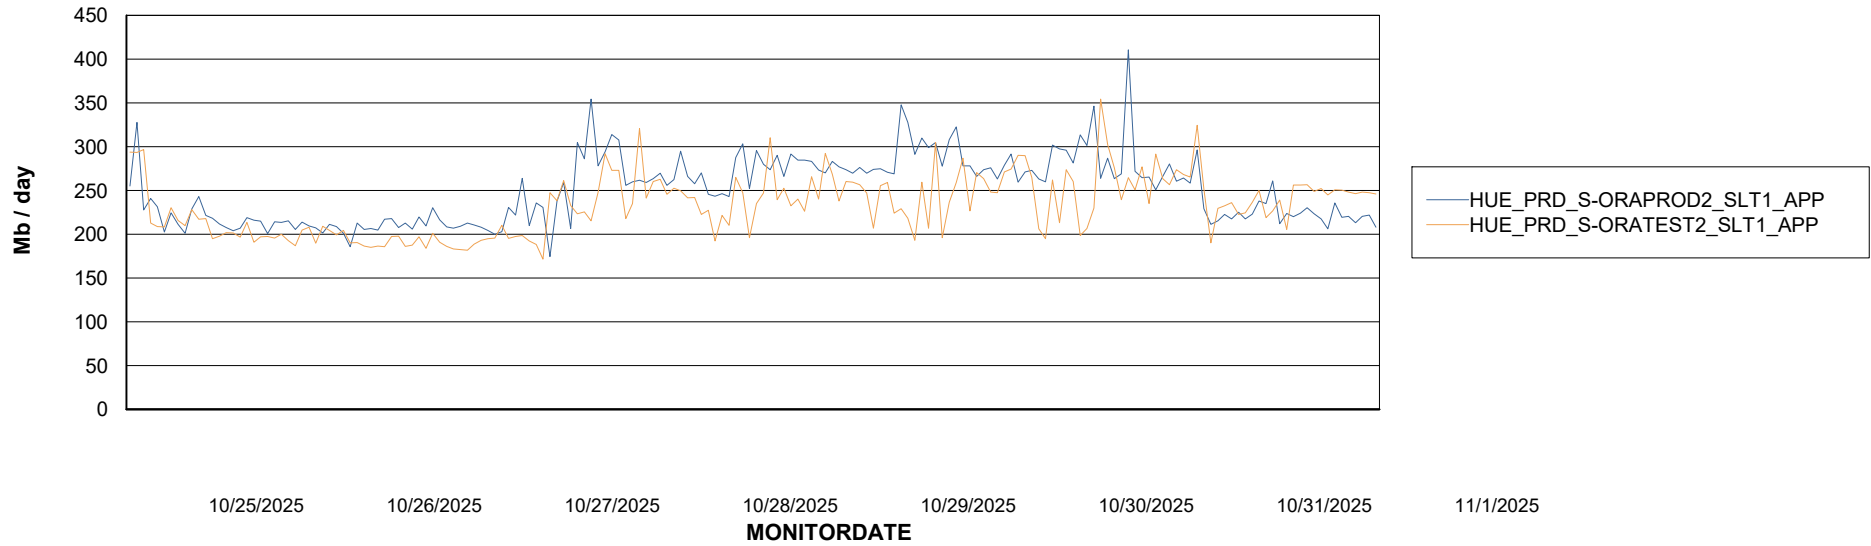

ABSSolute Application Server Services

Avg memory used per ABS Server Service