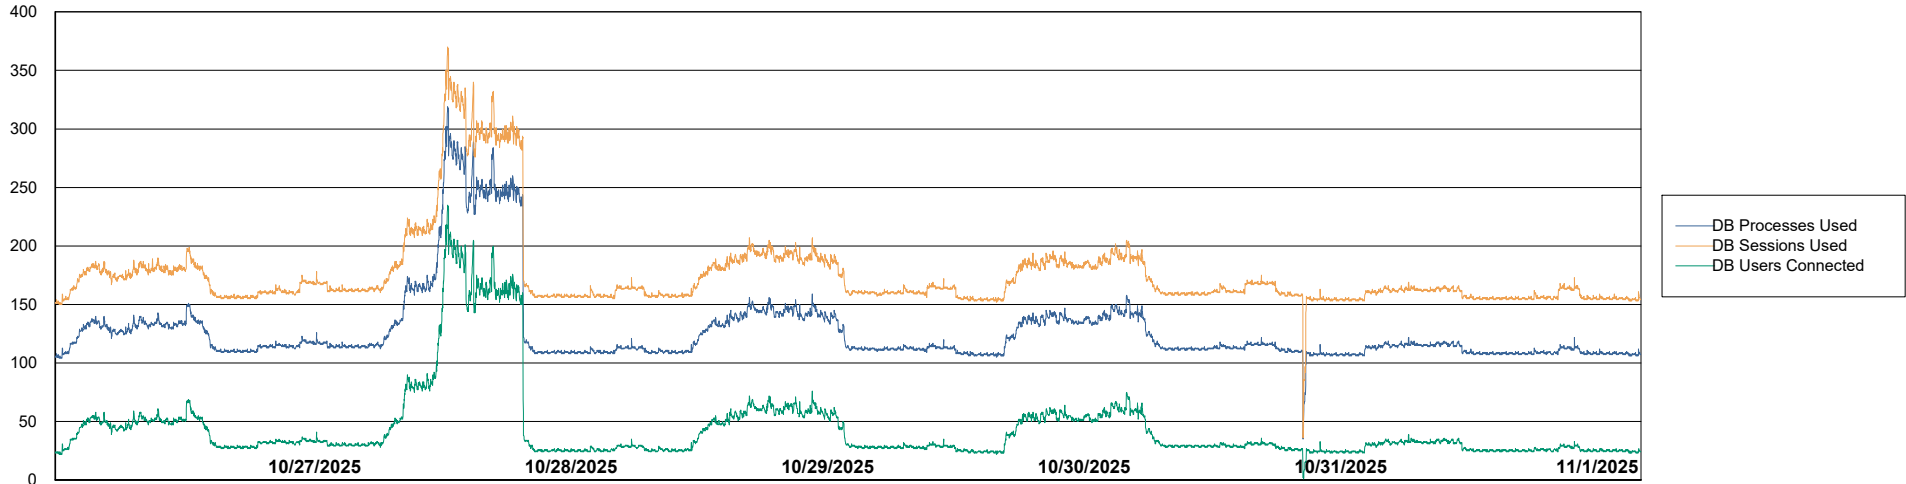

Weekly SLA Customer Report

Customer HUE_Production
Database ID 154

Database Performance HUE_PRD_S-ORABI2024_ABS1

Weekly SLA Customer Report

Customer HUE_Production
Database ID 154

Database Performance HUE_PRD_S-ORAPROD2_ABS1