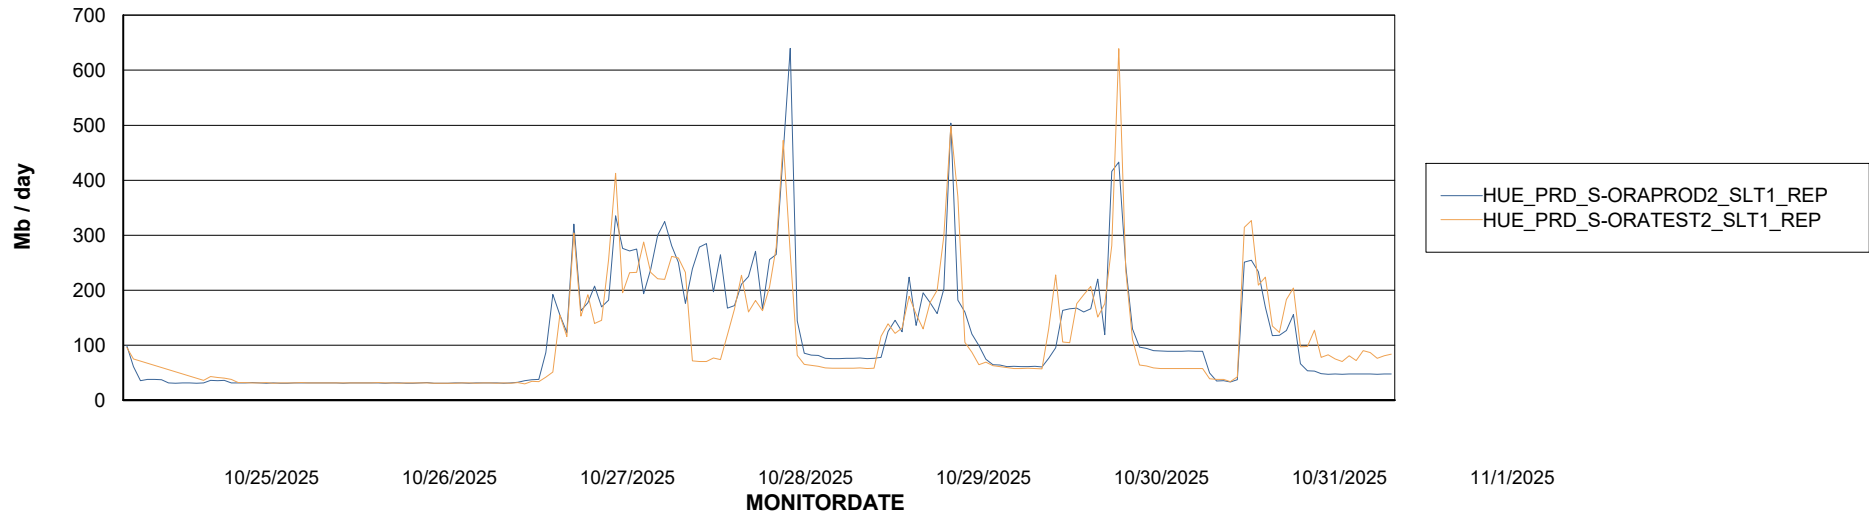

Avg memory used per ABS Server Service

Avg users per day per ABS server

Weekly SLA Customer Report

Customer HUE_Production
Database ID 154

ABSSolute Application ReportServer Services

Avg memory used per ReportServer Service