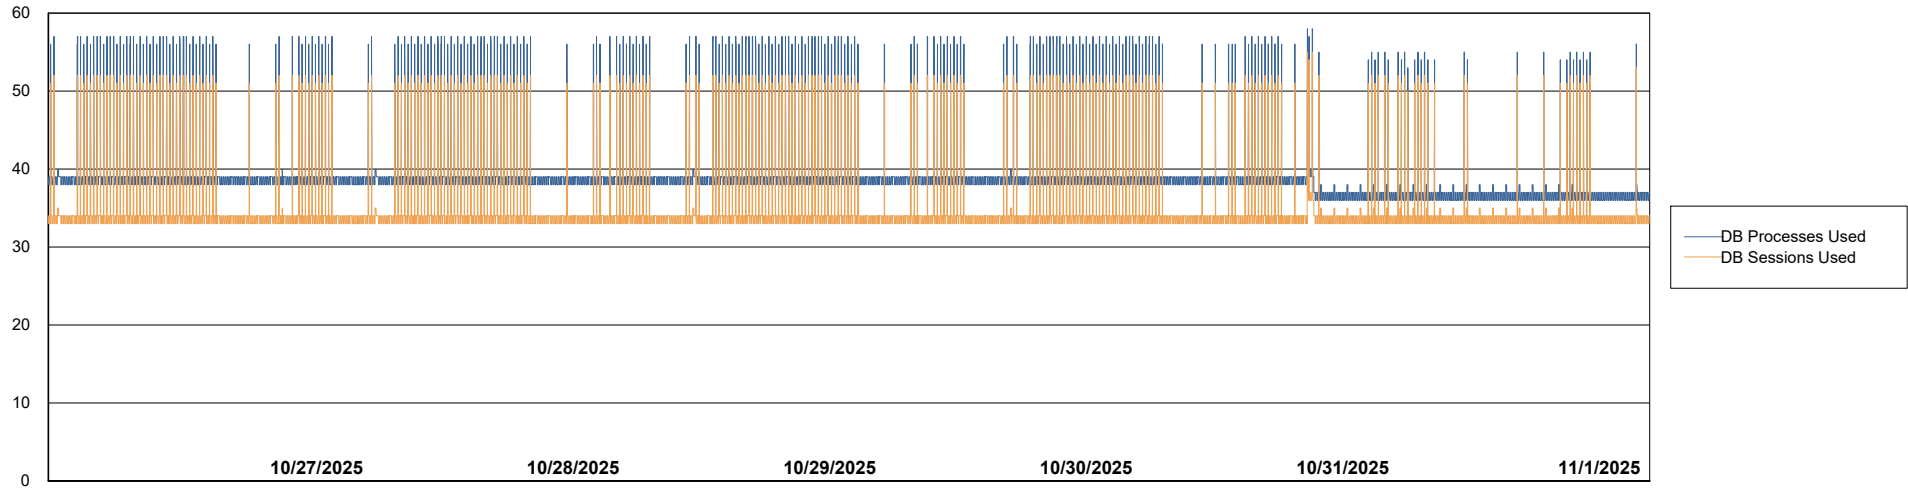

Database Performance HUE_PRD_S-ORATEST2_HSBABS1

DB Processes Max 1,000