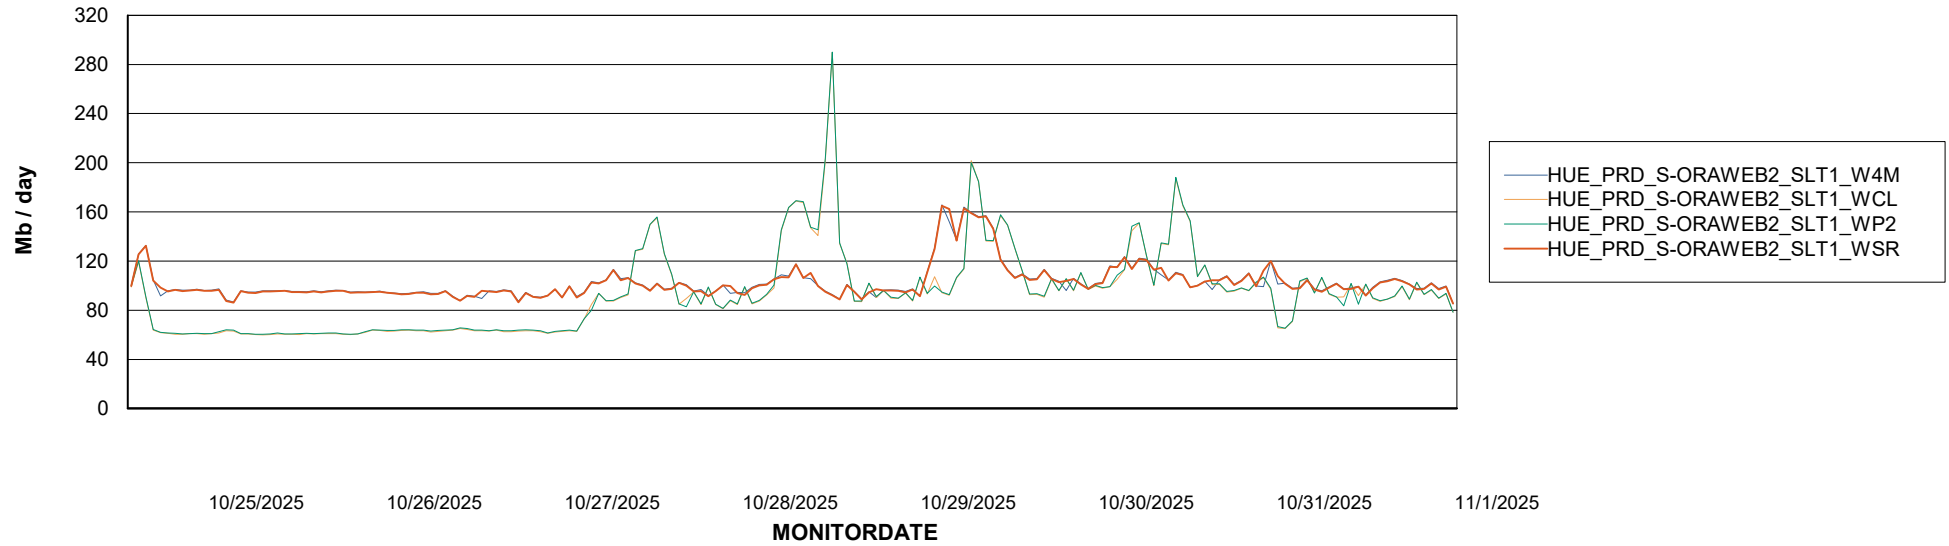

ABSSolute Web Component Services

Avg memory used per ABS Web component