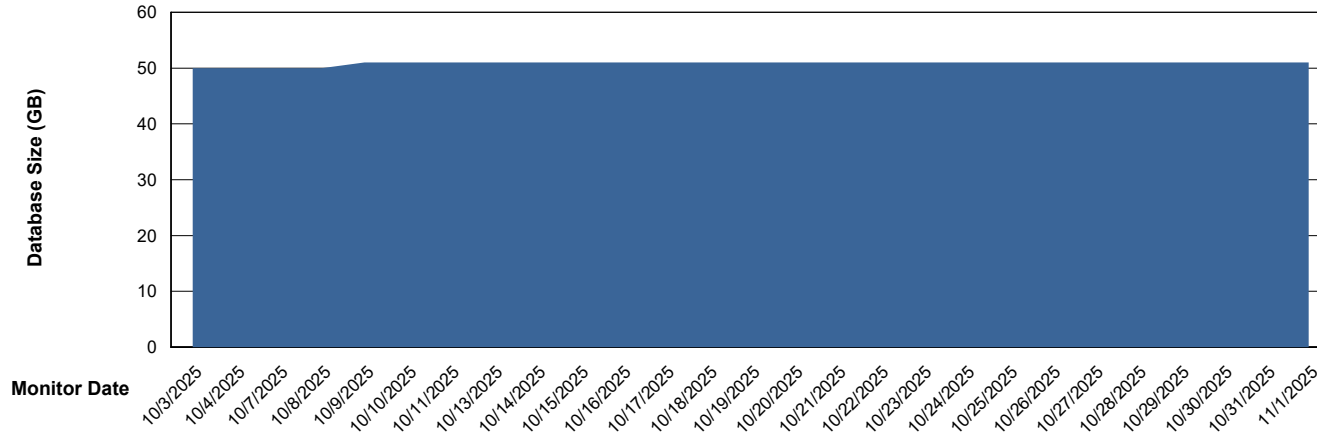

DATABASE SIZE HUE_PRD_S-ORABI2024_ABS1

Database growth over last month