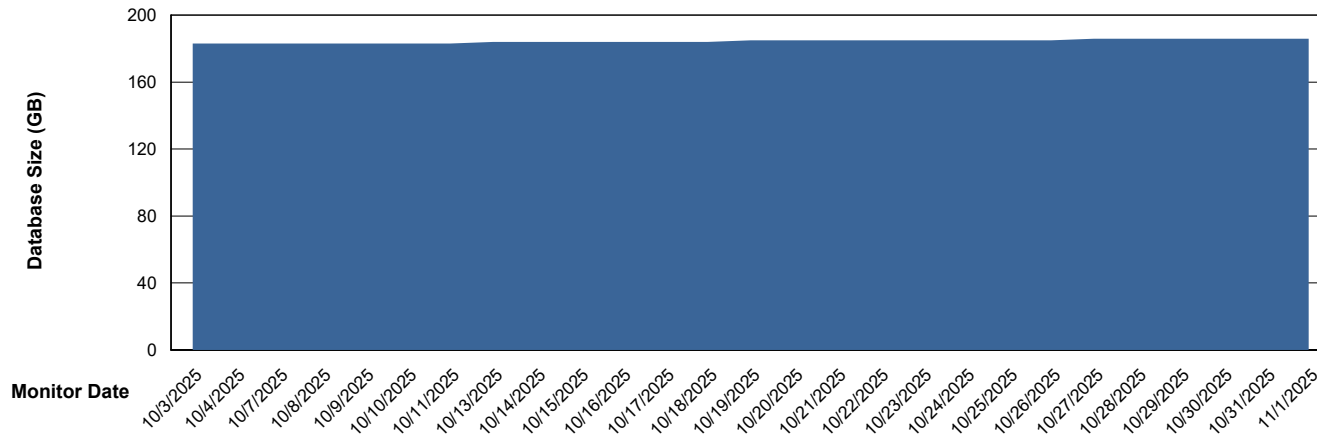

DATABASE SIZE HUE_PRD_S-ORAPROD2_ABS1

Database growth over last month