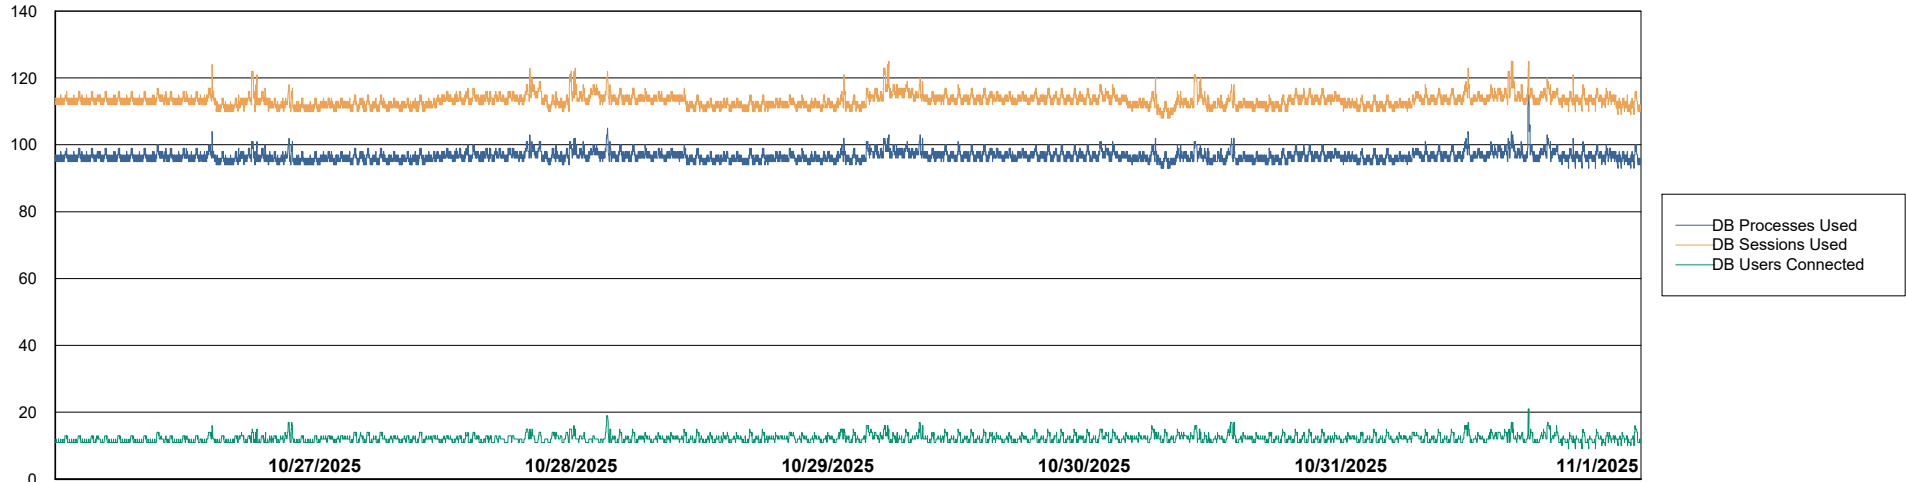

DB Processes Max 1,000
DB Sessions Max 0

Weekly SLA Customer Report

Customer ELJ Production
Database ID 72

Database Performance ELJ_PRD_FRASEQXPRDDB03_ABS1

Weekly SLA Customer Report

Customer ELJ Production
Database ID 72