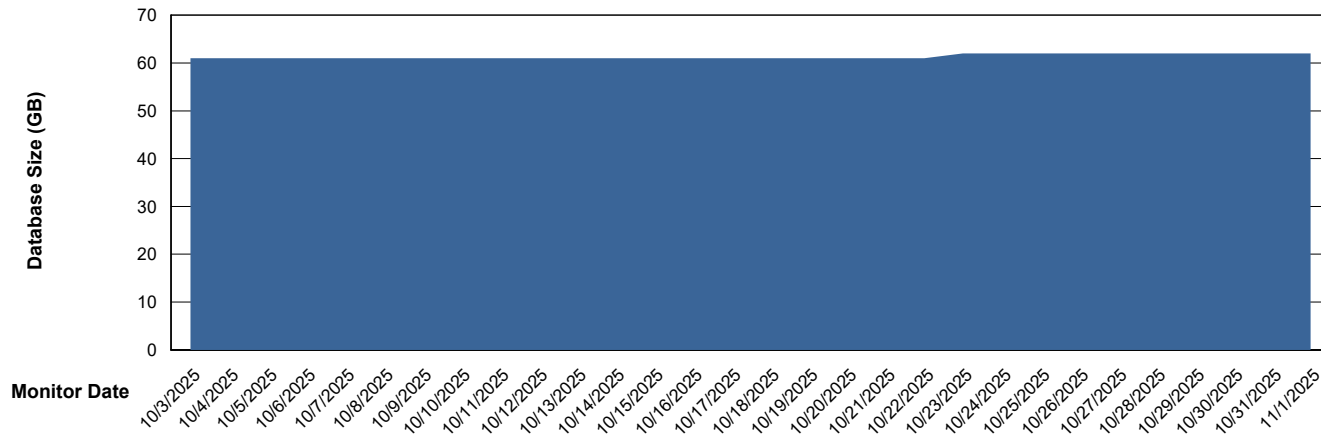

DB Processes Max 1,000
DB Sessions Max 0

Weekly SLA Customer Report

Customer ELJ Production
Database ID 72

Database Performance ELJ_PRD_FRASEQXPRDDB03_ABS1

Weekly SLA Customer Report

Customer ELJ Production
Database ID 72

DATABASE SIZE ELJ_PRD_FRASEQXPRDDB01_ABS1

Database growth over last month

DATABASE SIZE ELJ_PRD_FRASEQXPRDDB03_ABS1

Database growth over last month

Weekly SLA Customer Report

Customer ELJ Production
 Database ID 72