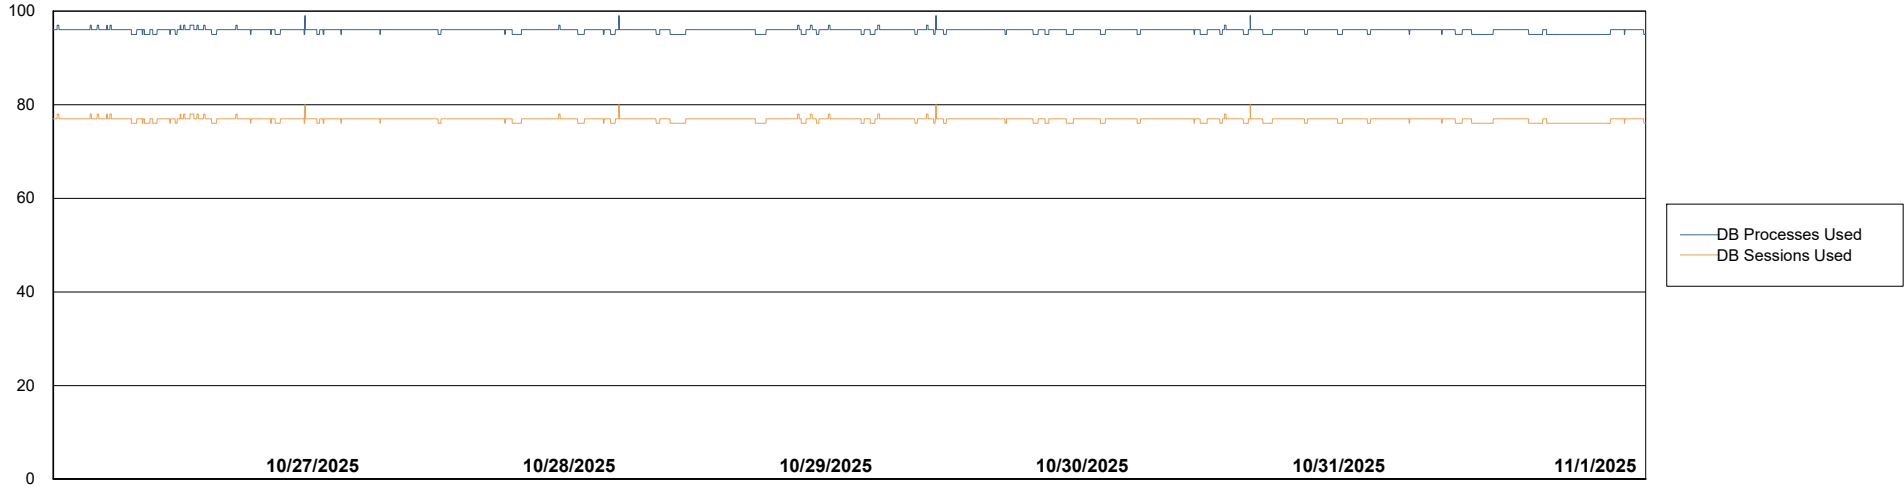

Database Performance ELJ_PRD_FRASEQXPRDDB02_HSBABS1

DB Processes Max 1,000
DB Sessions Max 0