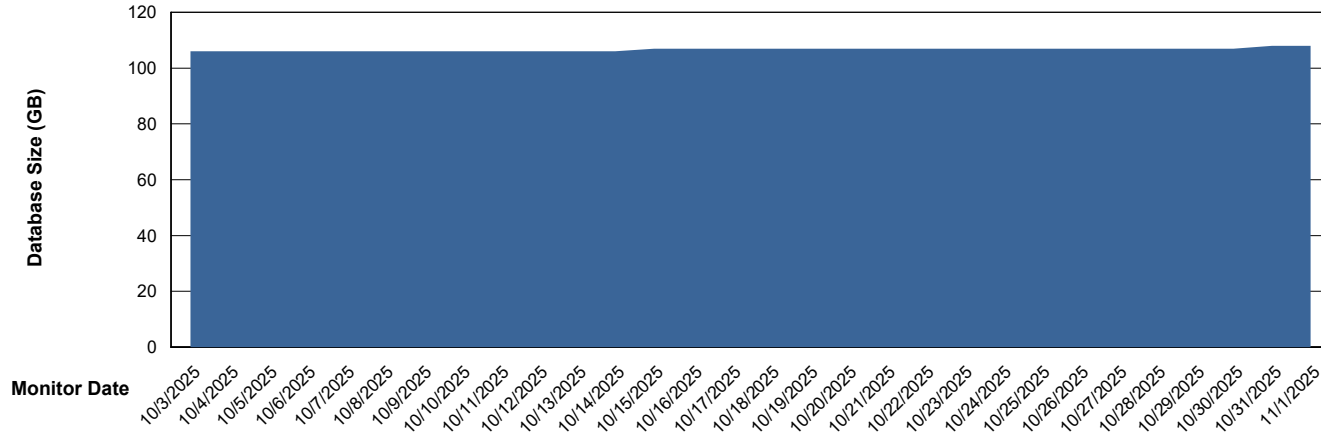

DB Processes Max 1,000
DB Sessions Max 0

Weekly SLA Customer Report

Customer ELJ Production
Database ID 72

Database Performance ELJ_PRD_FRASEQXPRDDB03_ABS1

Weekly SLA Customer Report

Customer ELJ Production
Database ID 72

DATABASE SIZE ELJ_PRD_FRASEQXPRDDB01_ABS1

Database growth over last month

DATABASE SIZE ELJ_PRD_FRASEQXPRDDB03_ABS1

Database growth over last month

Weekly SLA Customer Report

Customer ELJ Production
 Database ID 72