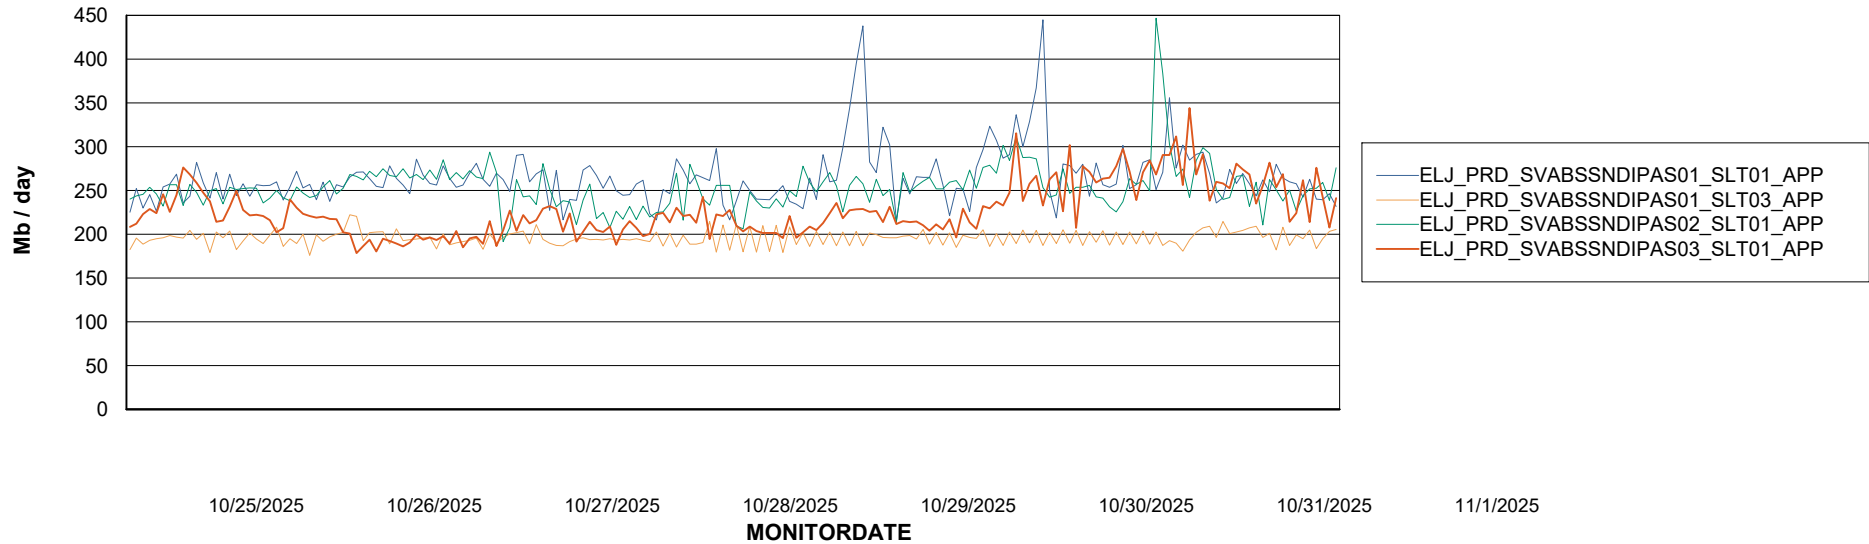

ABSSolute Application Server Services

Avg memory used per ABS Server Service