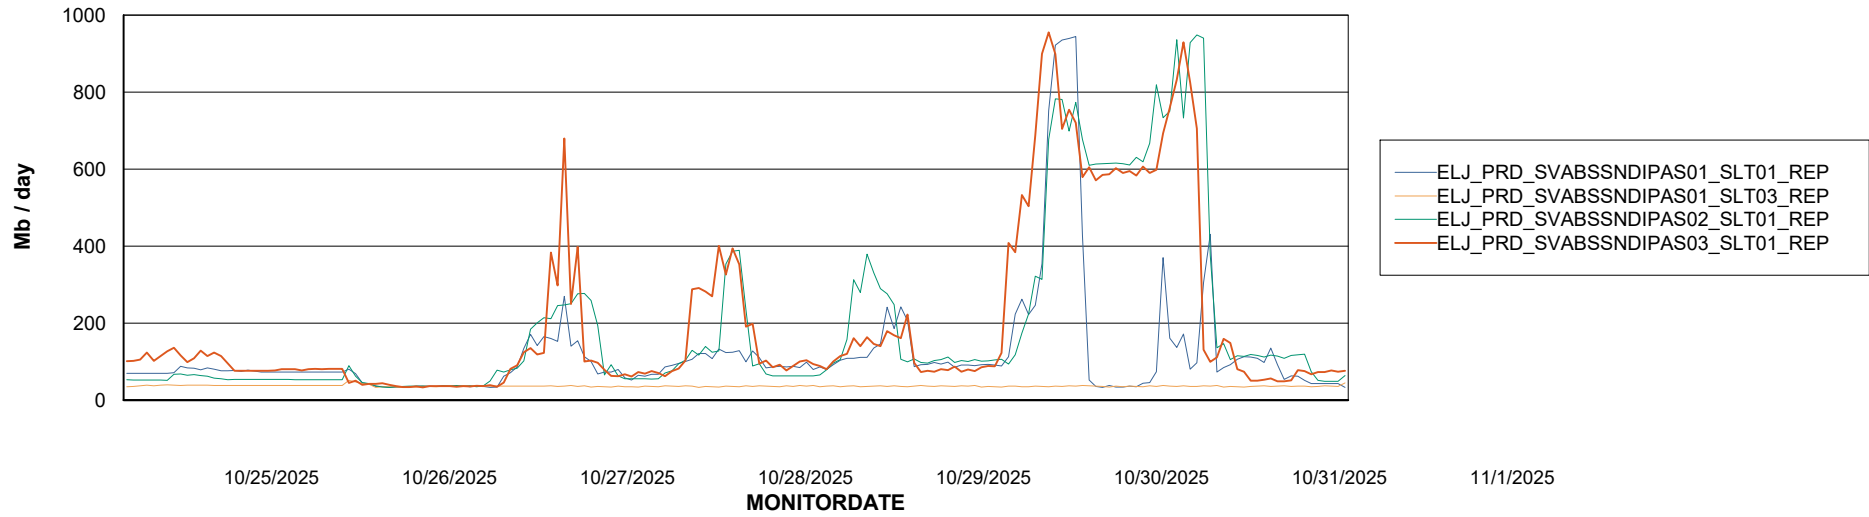

Avg memory used per ABS Server Service

Avg users per day per ABS server

Weekly SLA Customer Report

Customer ELJ Production
Database ID 72

ABSSolute Application ReportServer Services

Avg memory used per ReportServer Service