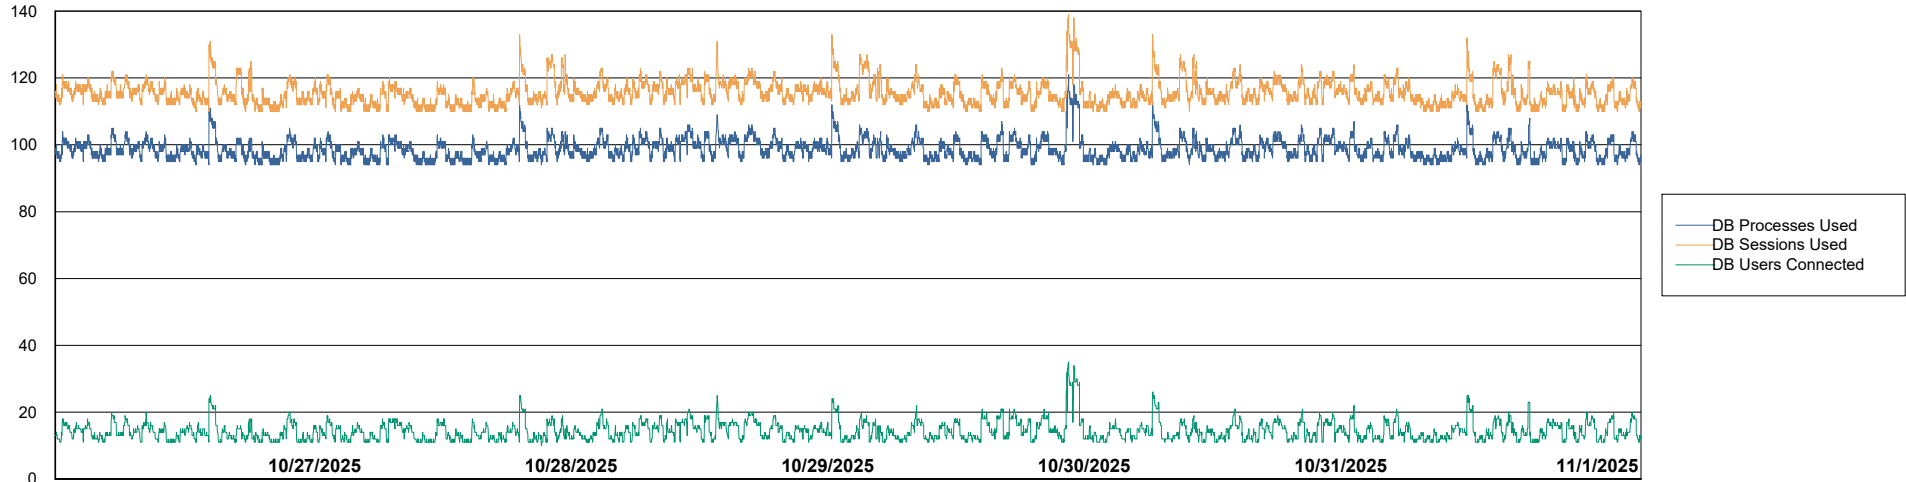

Database Performance ELI_PRD_FRASEQXPRDDB04-BI_ABS1