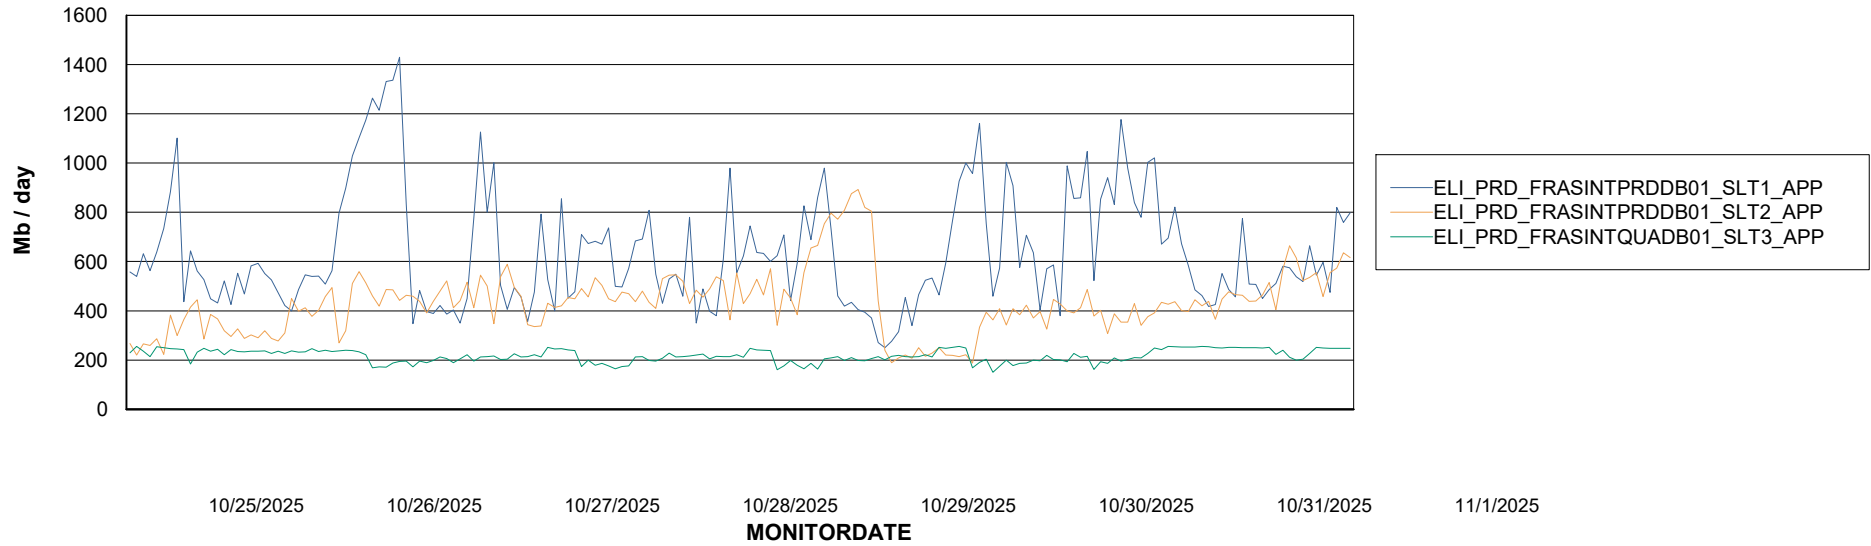

ABSSolute Application Server Services

Avg memory used per ABS Server Service