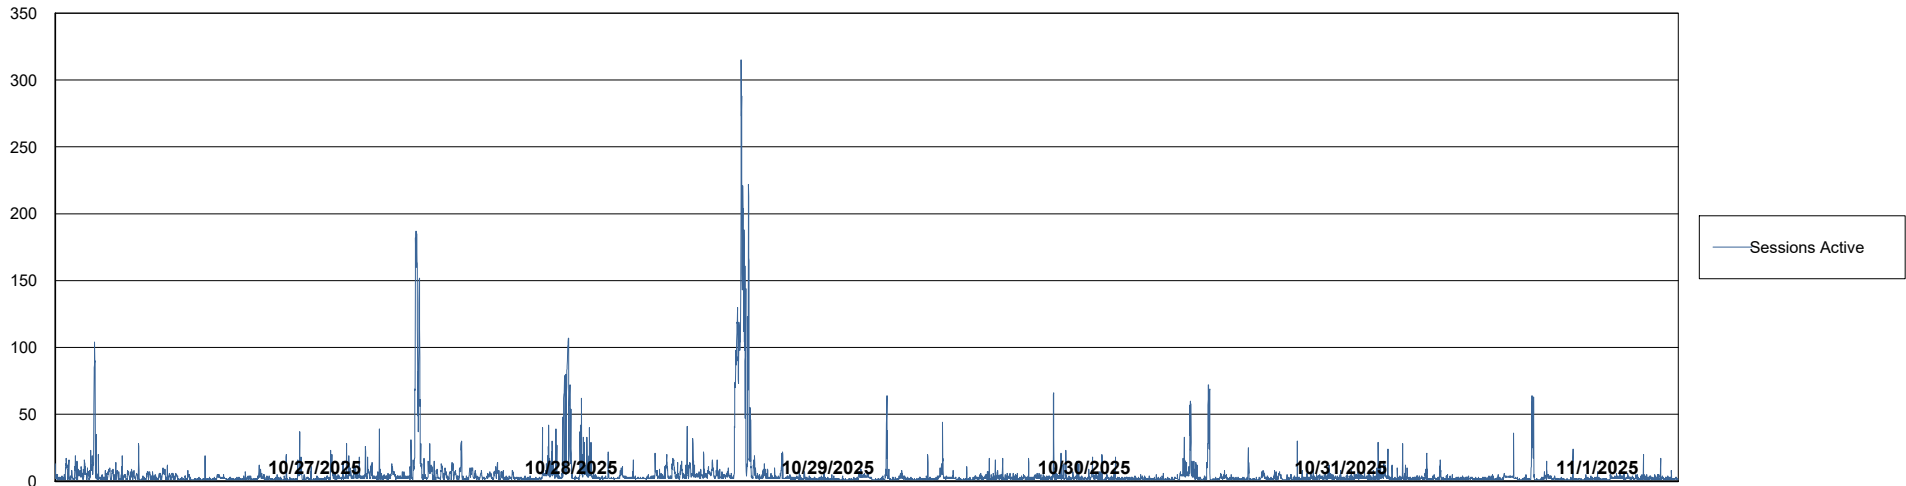

Weekly SLA Customer Report

Customer ELI_Production
Database ID 62

Database Performance ELI_PRD_FRASEQXPRDDB04-BI_ABS1

Weekly SLA Customer Report

Customer ELI_Production
Database ID 62

Database Performance ELI_PRD_FRASINTPRDDB01_ABS1