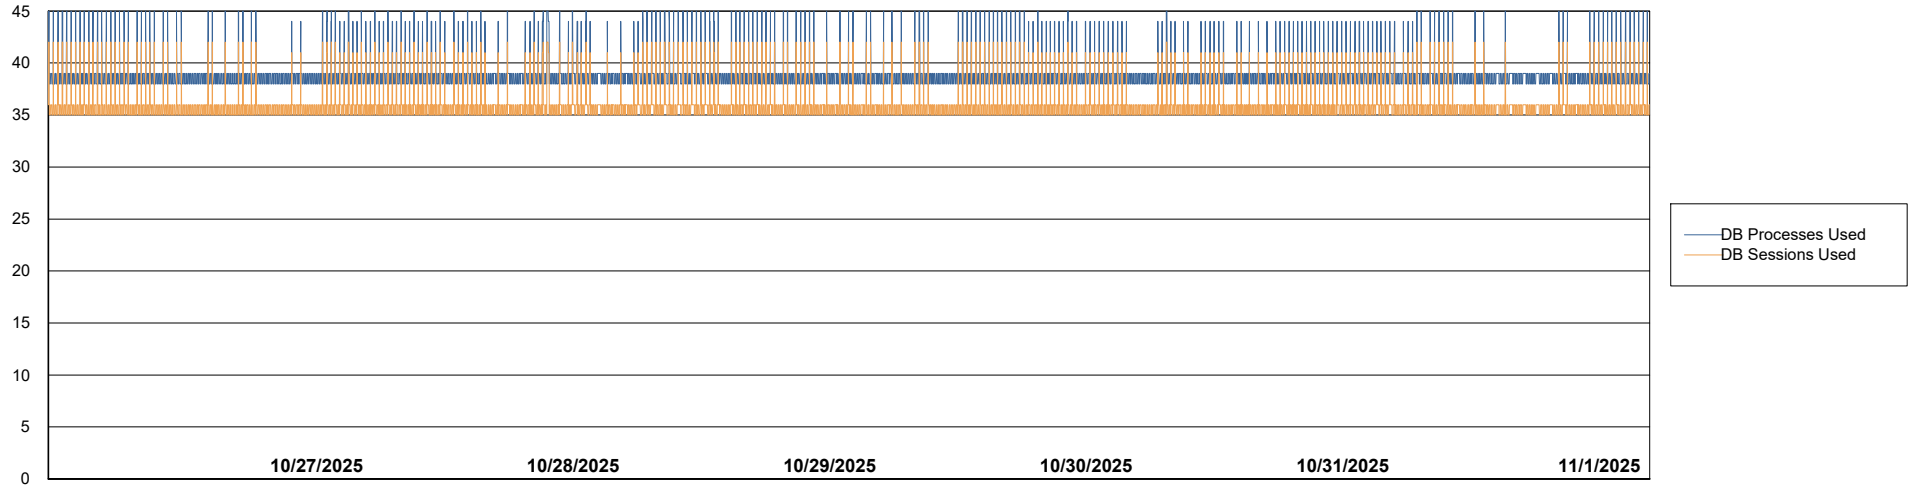

Database Performance ELI_PRD_FRASINTQUADB01_HSBABS1

DB Processes Max 1,000