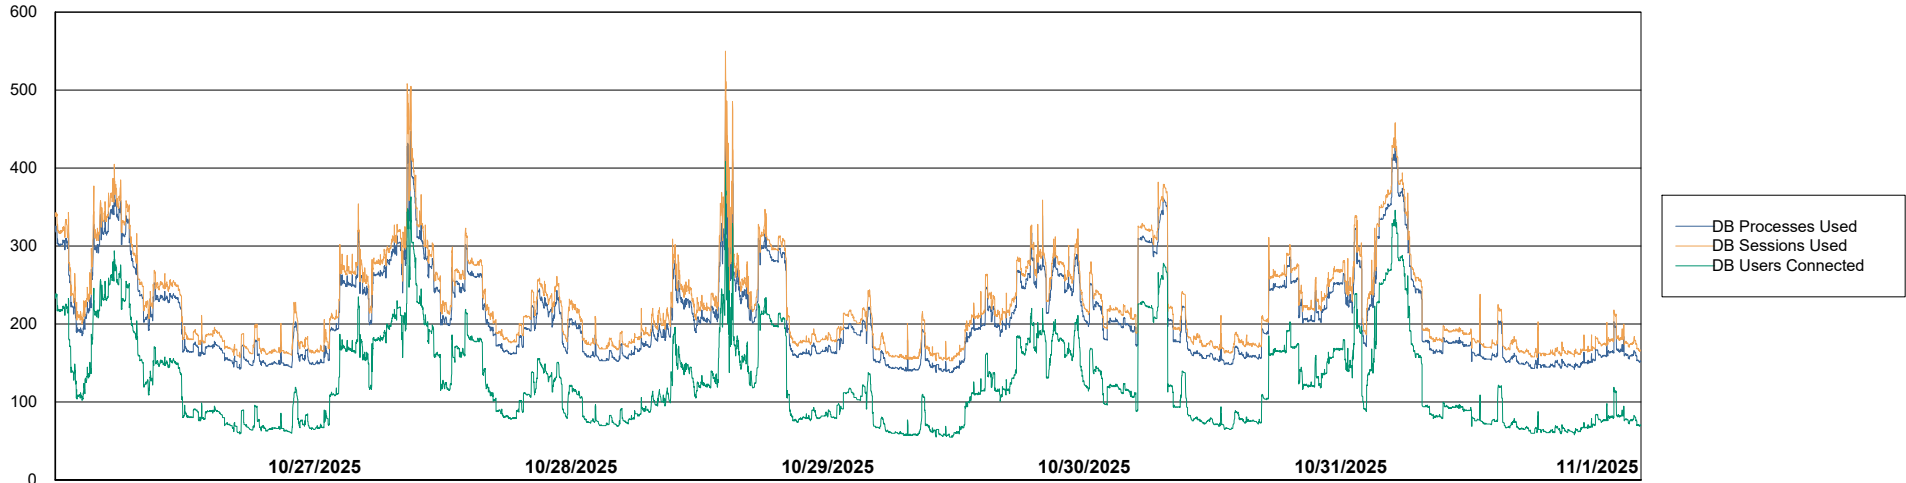

Weekly SLA Customer Report

Customer ELI_Production
Database ID 62

Database Performance ELI_PRD_FRASEQXPRDDB04-BI_ABS1

Weekly SLA Customer Report

Customer ELI_Production
Database ID 62

Database Performance ELI_PRD_FRASINTPRDDB01_ABS1