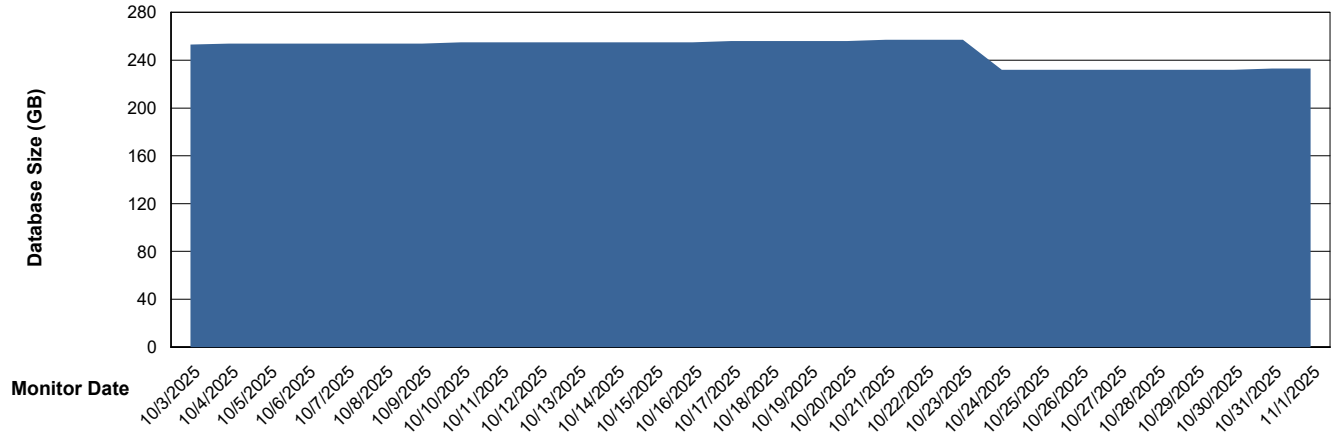

DATABASE SIZE ELI_PRD_FRASEQXPRDDB04-BI_ABS1

Database growth over last month