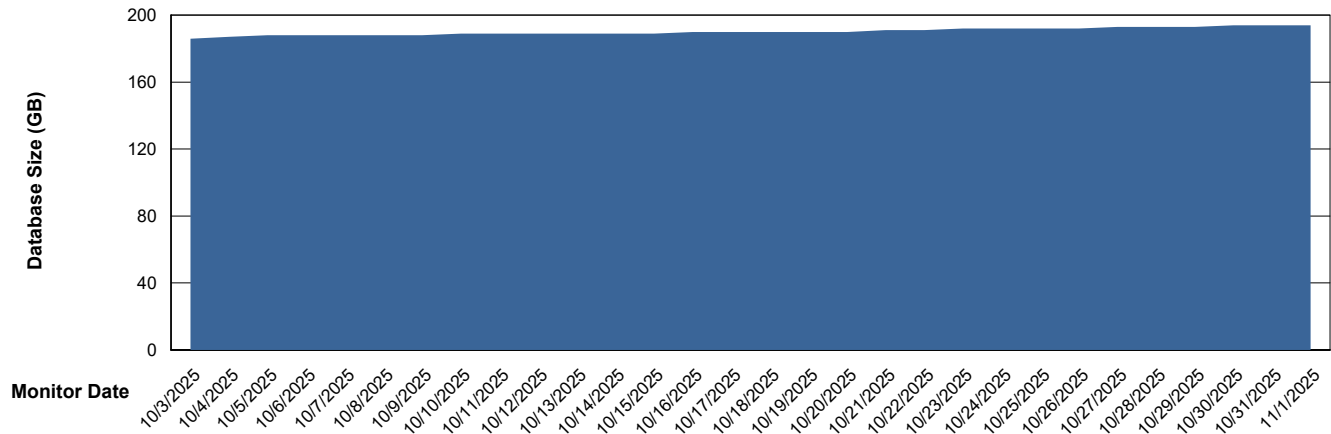

DATABASE SIZE ELI_PRD_FRASINTPRDDB01_ABS1

Database growth over last month