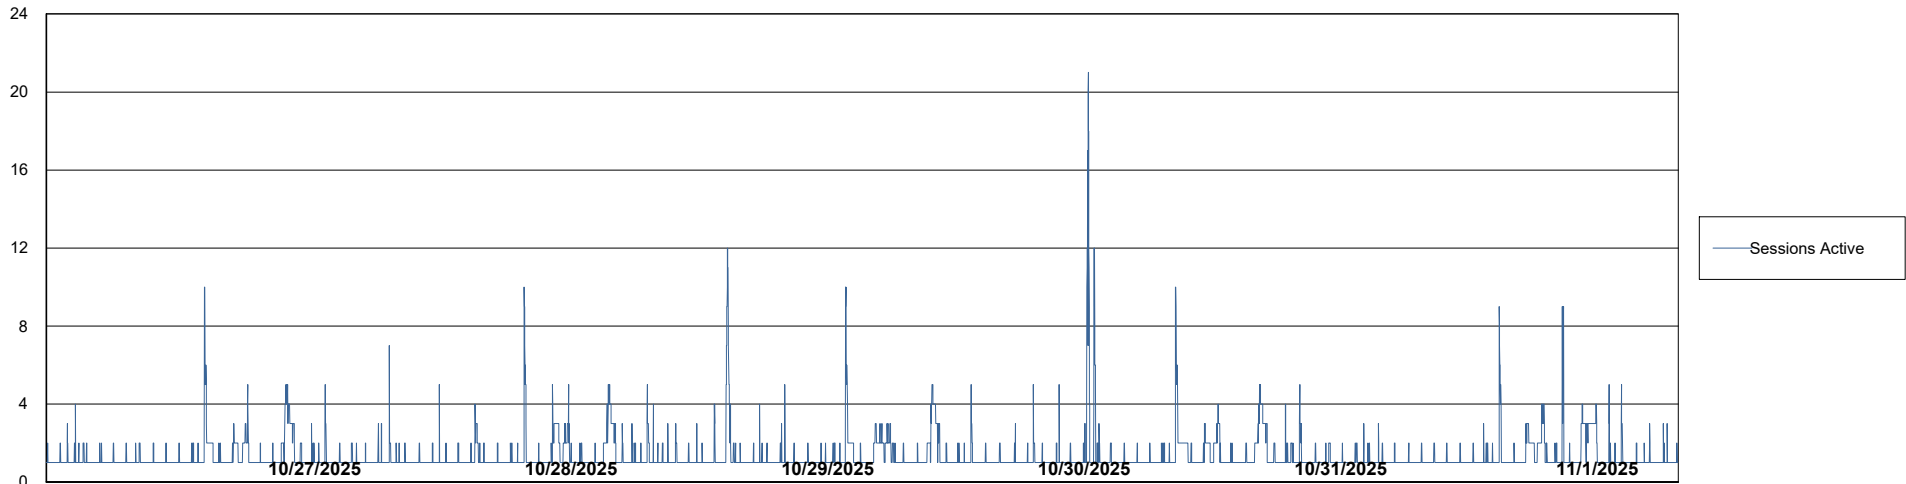

Database Performance ELI_PRD_FRASEQXPRDDB04-BI_ABS1