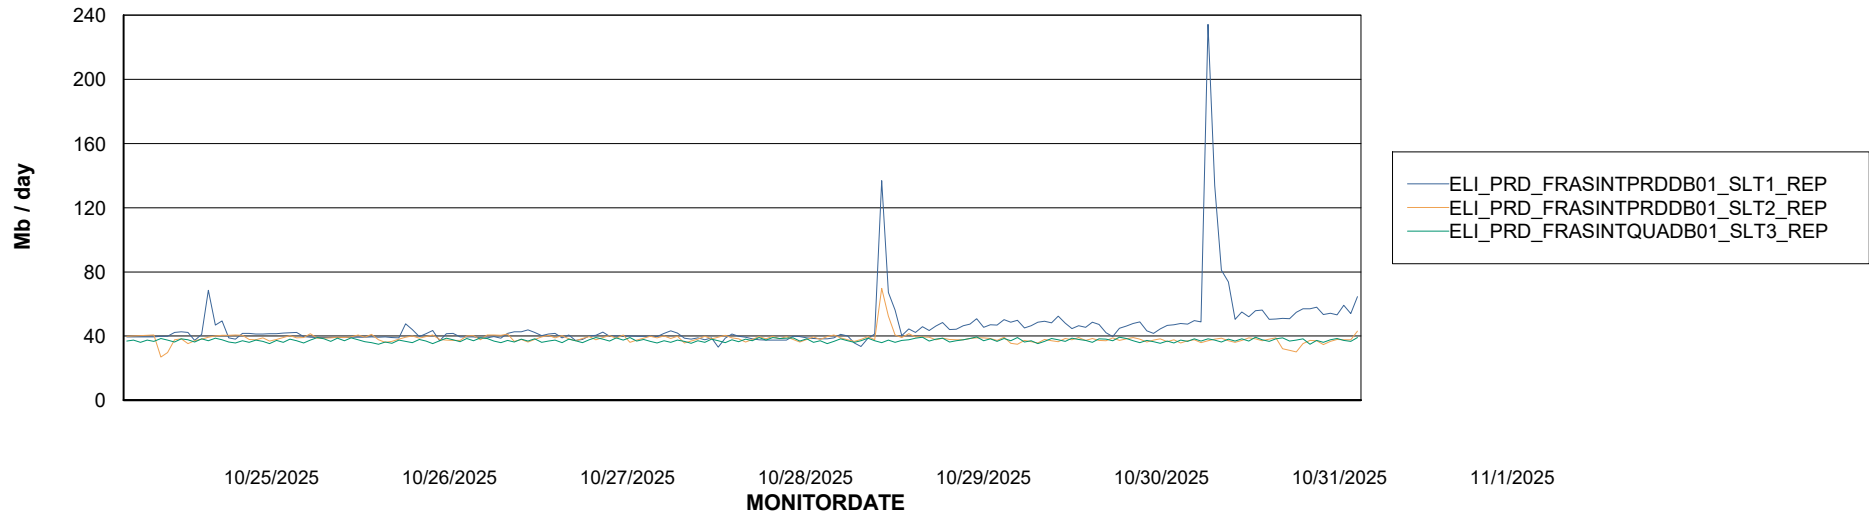

Avg memory used per ABS Server Service

Avg users per day per ABS server

Weekly SLA Customer Report

Customer ELI_Production
Database ID 62

ABSSolute Application ReportServer Services

Avg memory used per ReportServer Service