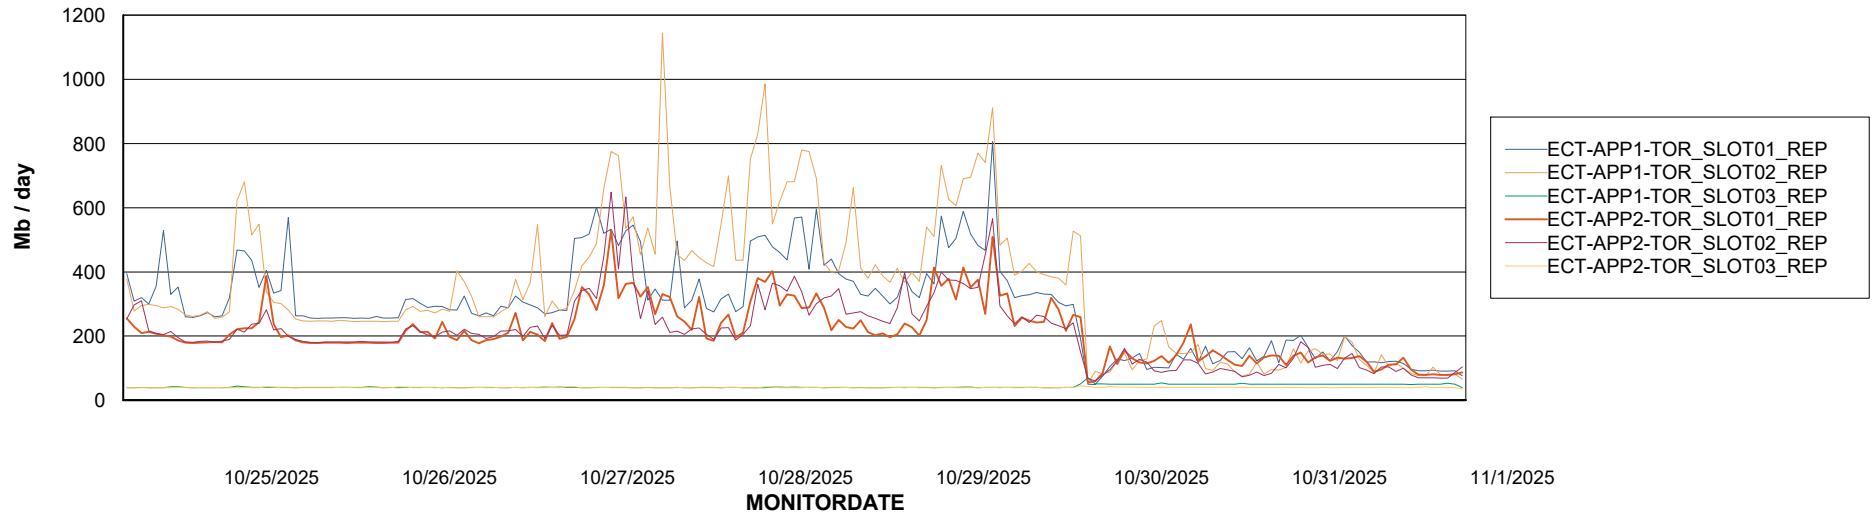

Avg users per day per ABS server

Weekly SLA Customer Report

Customer ECT OCI TOR Production
Database ID 219

ABSSolute Application ReportServer Services

Avg memory used per ReportServer Service

Weekly SLA Customer Report