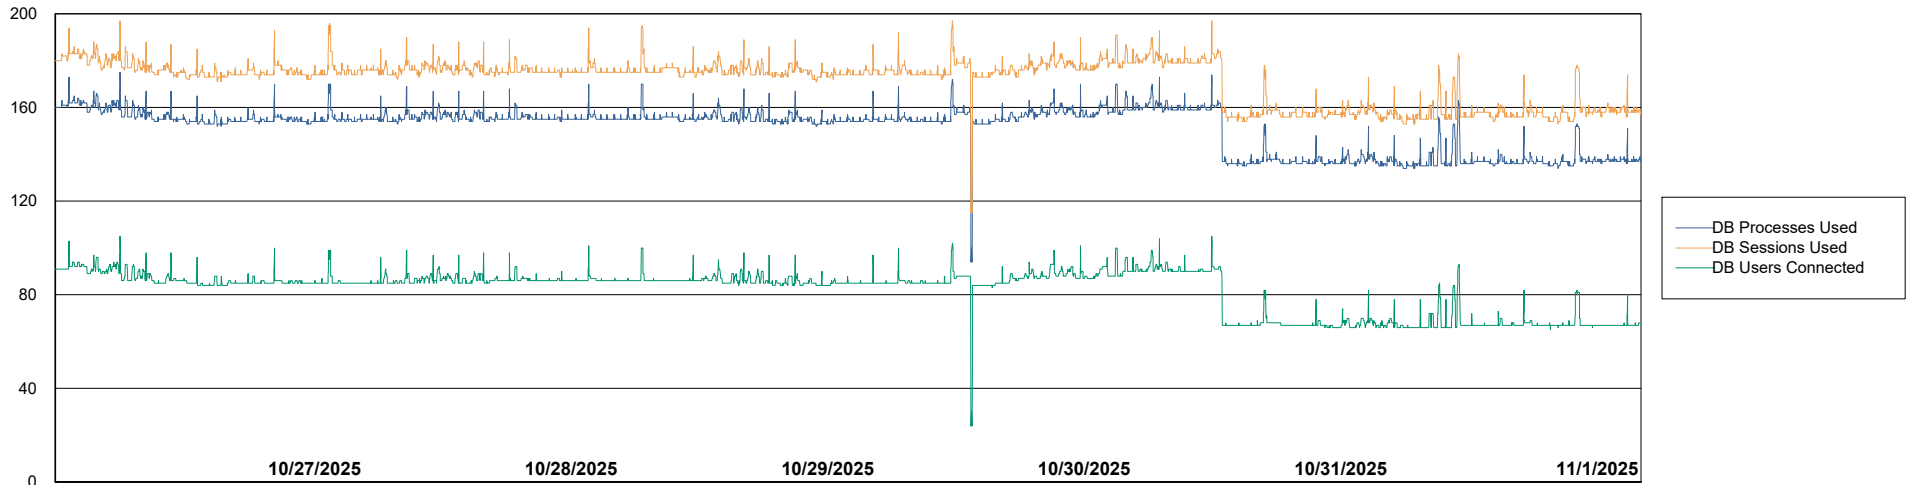

Database Performance ECT-BI-TOR_ABS1

Weekly SLA Customer Report

Customer ECT OCI TOR Production
Database ID 219

Database Performance ECT-DBS1-TOR_PROD_ABS1

Weekly SLA Customer Report

Customer ECT OCI TOR Production
Database ID 219