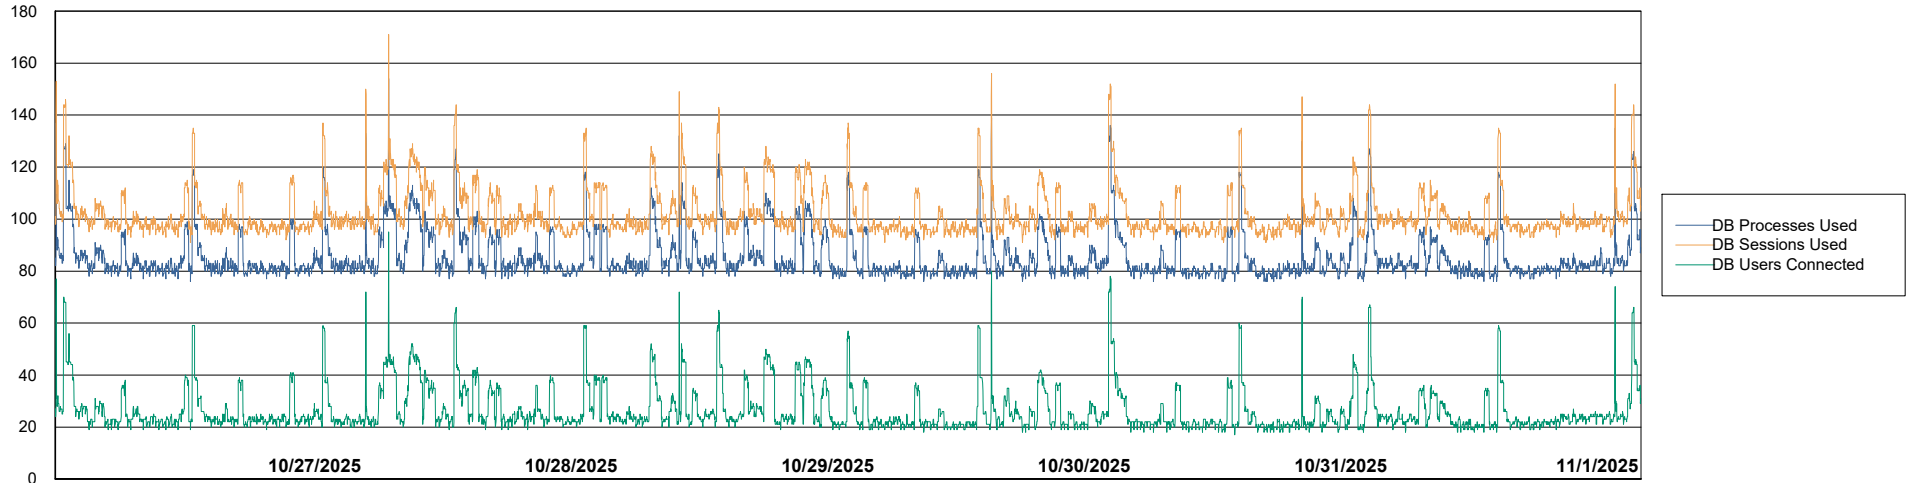

Database Performance ECT-BI-TOR_ABS1