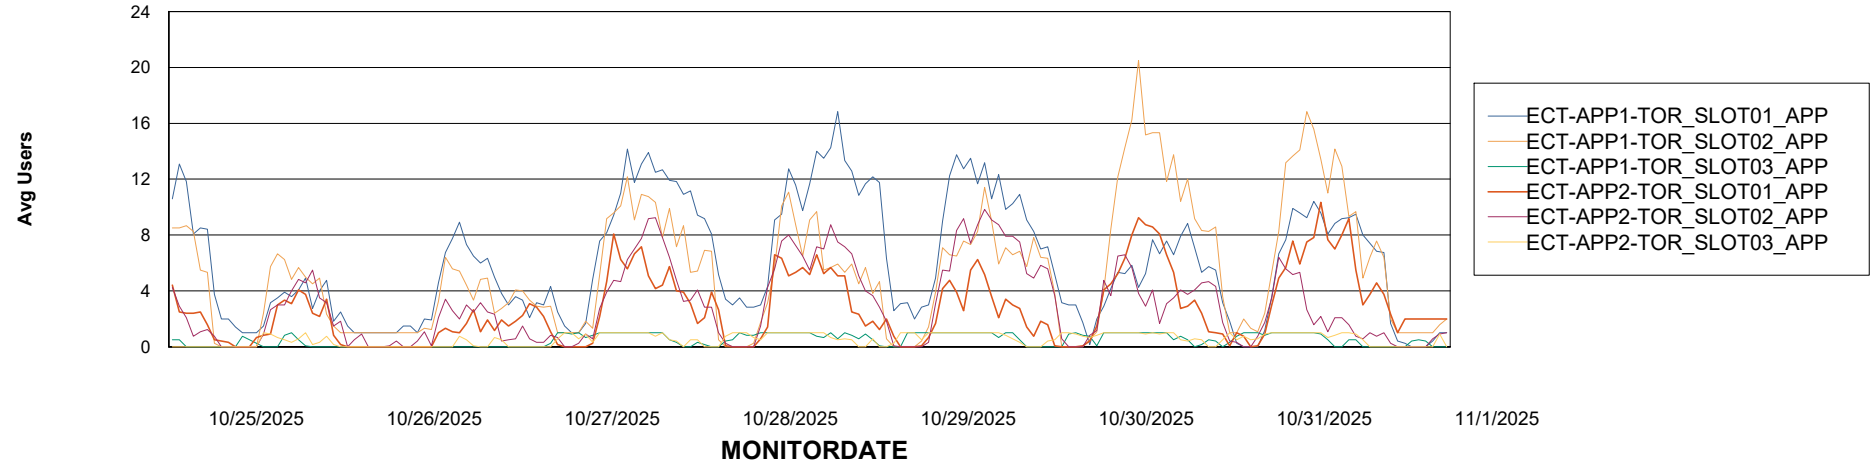

Avg users per day per ABS server