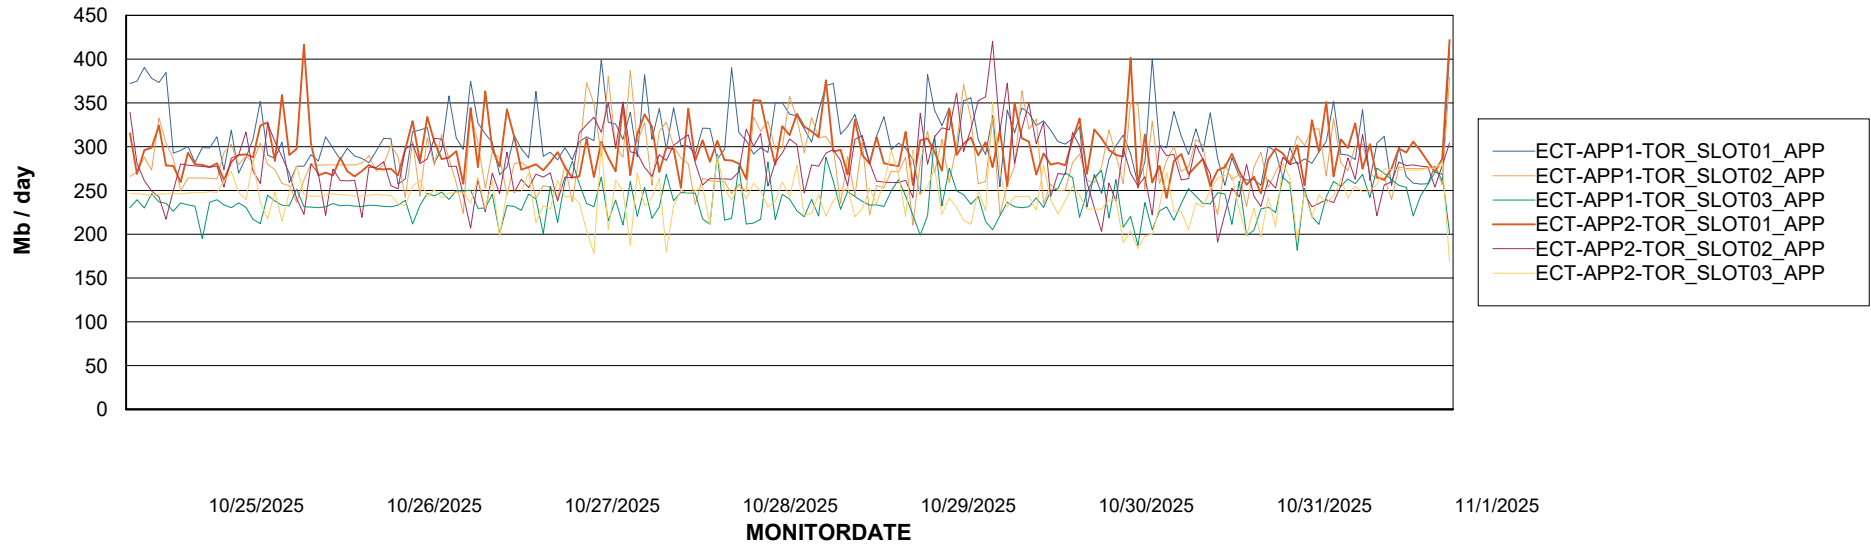

Standby Database Health ECT OCI TOR Production

Recovery lag for last 7 days

Weekly SLA Customer Report

Customer ECT OCI TOR Production
Database ID 219

ABSolute Application Server Services

Avg memory used per ABS Server Service