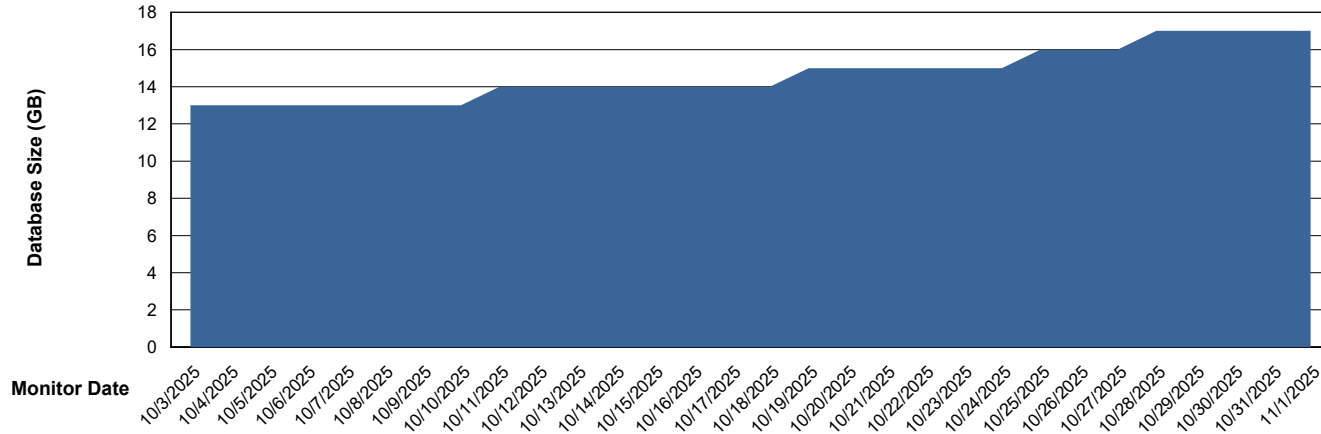

DATABASE SIZE ECT-BI-TOR_ABS1

Database growth over last month