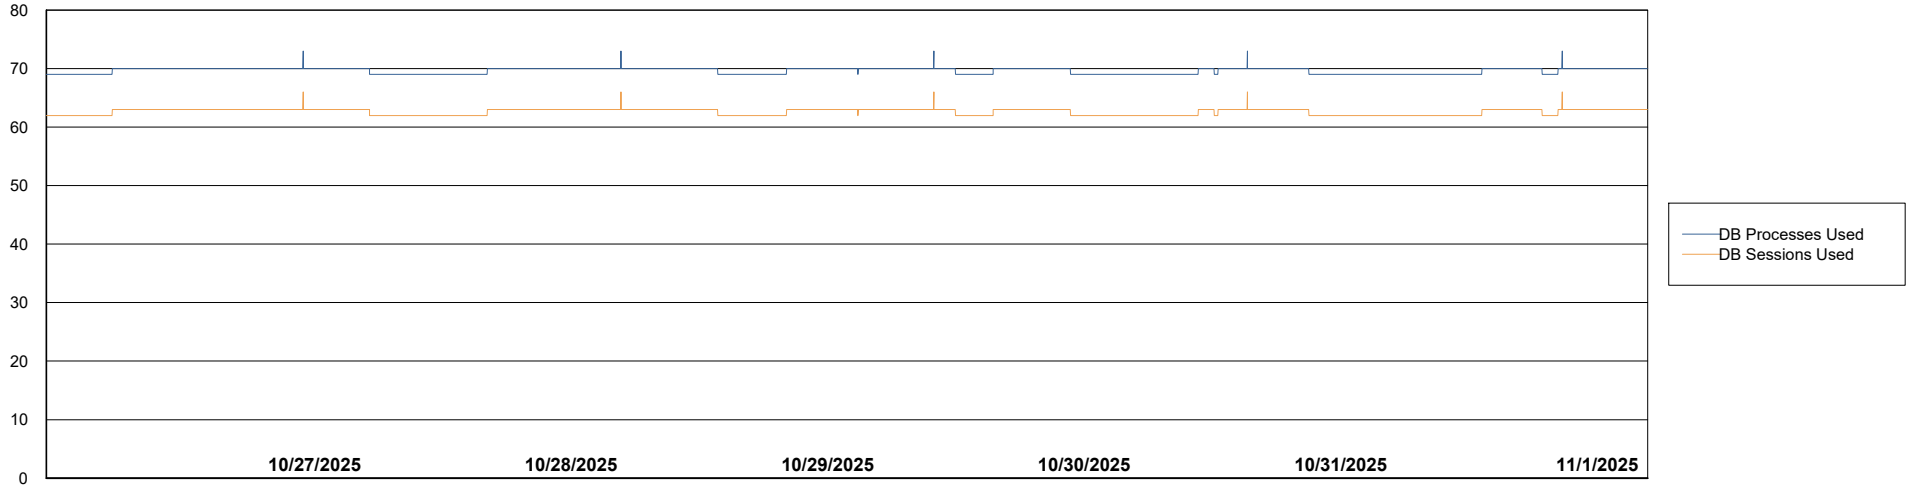

Database Performance ECT-DBS2-TOR_PROD_HSBABS1

DB Processes Max 1,000
DB Processes Max 0
DB Processes Max 4