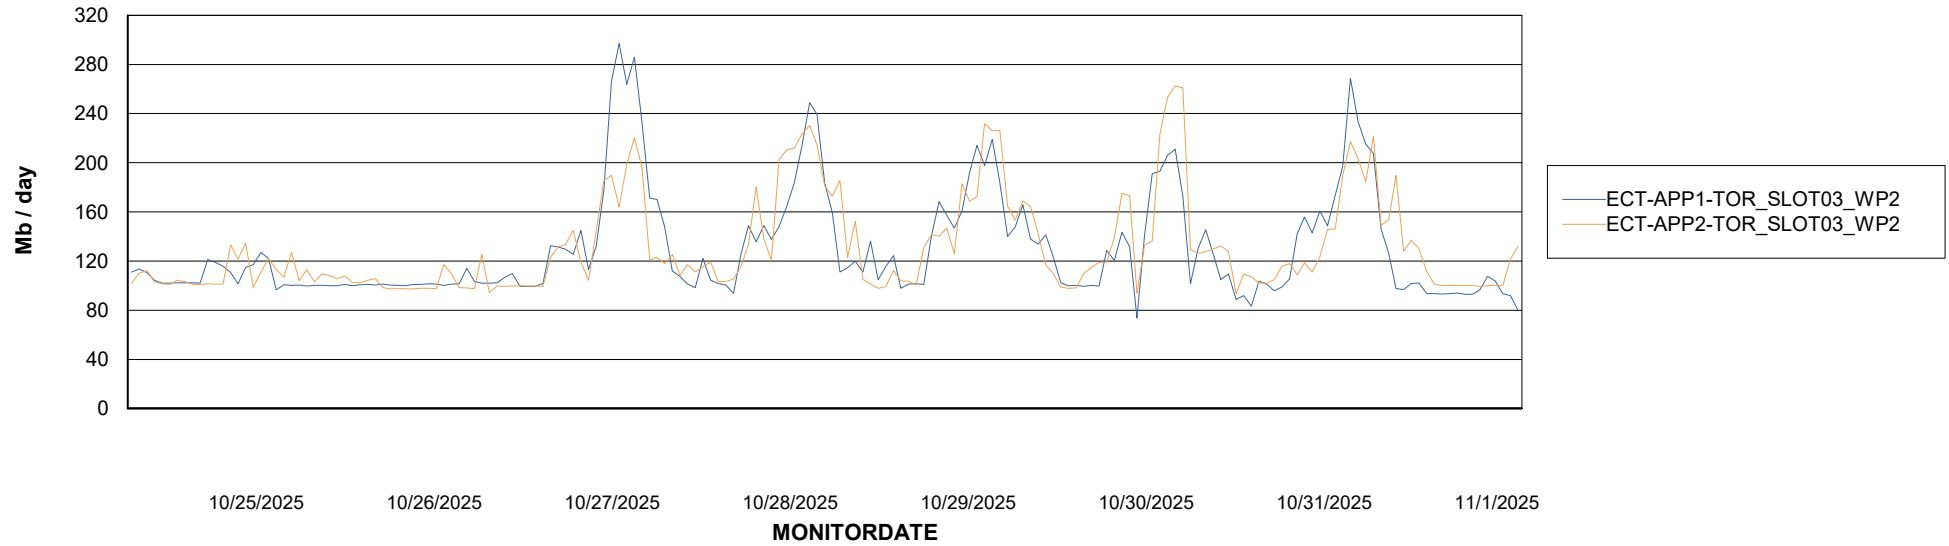

ABSSolute Web Component Services

Avg memory used per ABS Web component