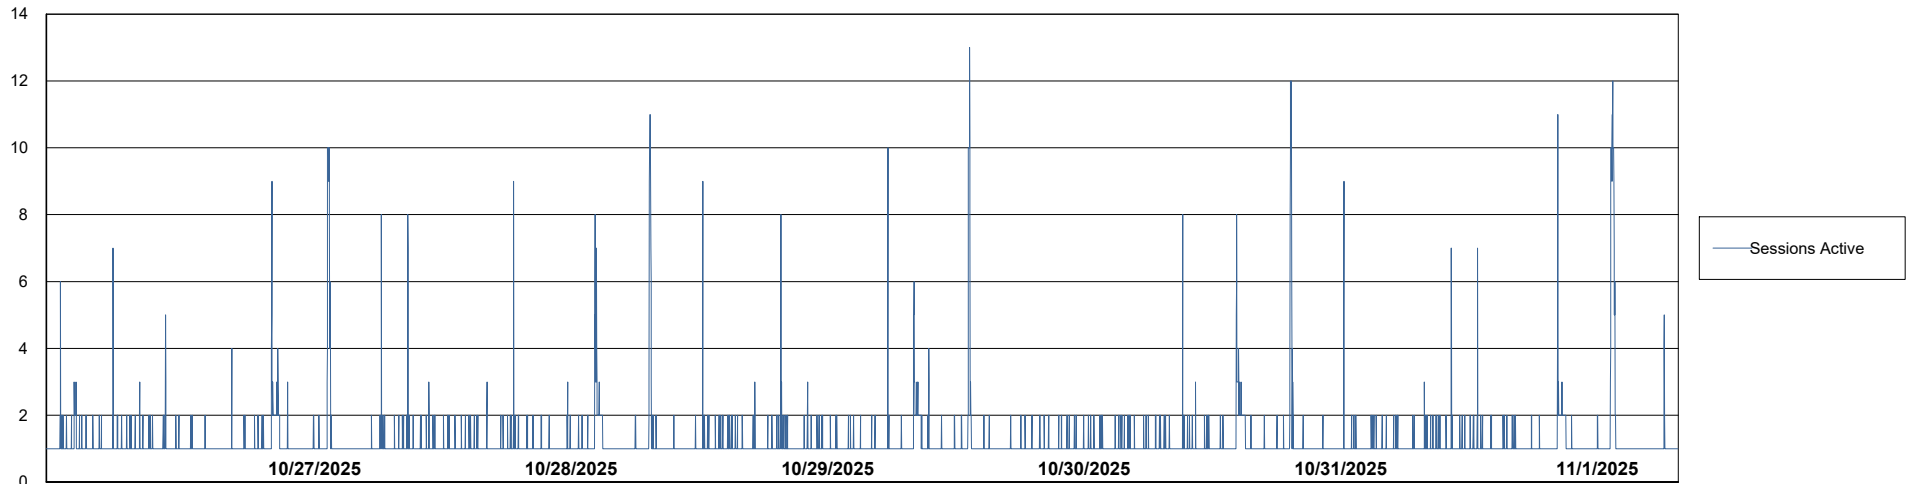

Database Performance ECT-BI-TOR_ABS1

Weekly SLA Customer Report

Customer ECT OCI TOR Production
Database ID 219

Database Performance ECT-DBS1-TOR_PROD_ABS1

Weekly SLA Customer Report

Customer ECT OCI TOR Production
Database ID 219