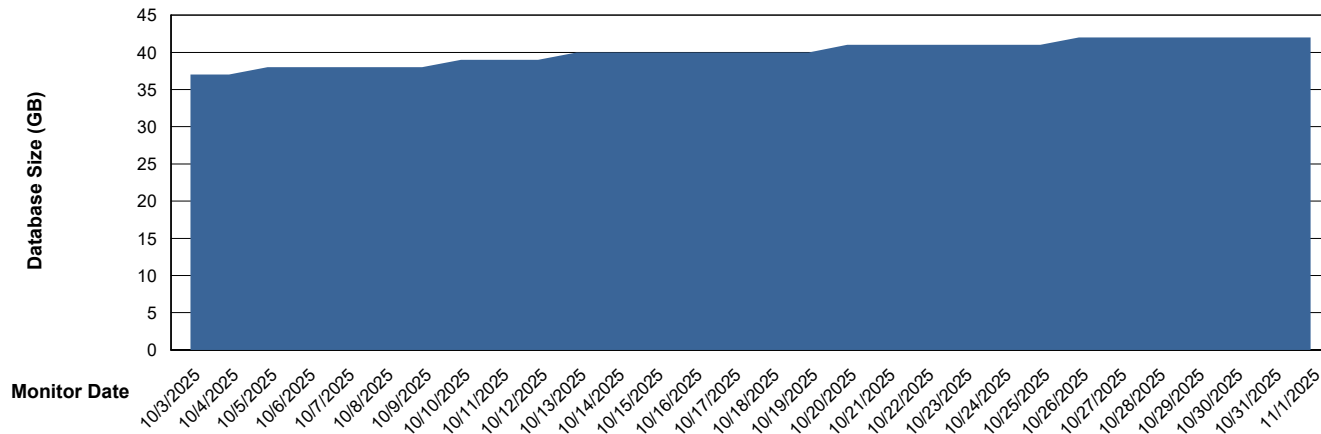

DATABASE SIZE ECT-DBS1-TOR_PROD_ABS1

Database growth over last month