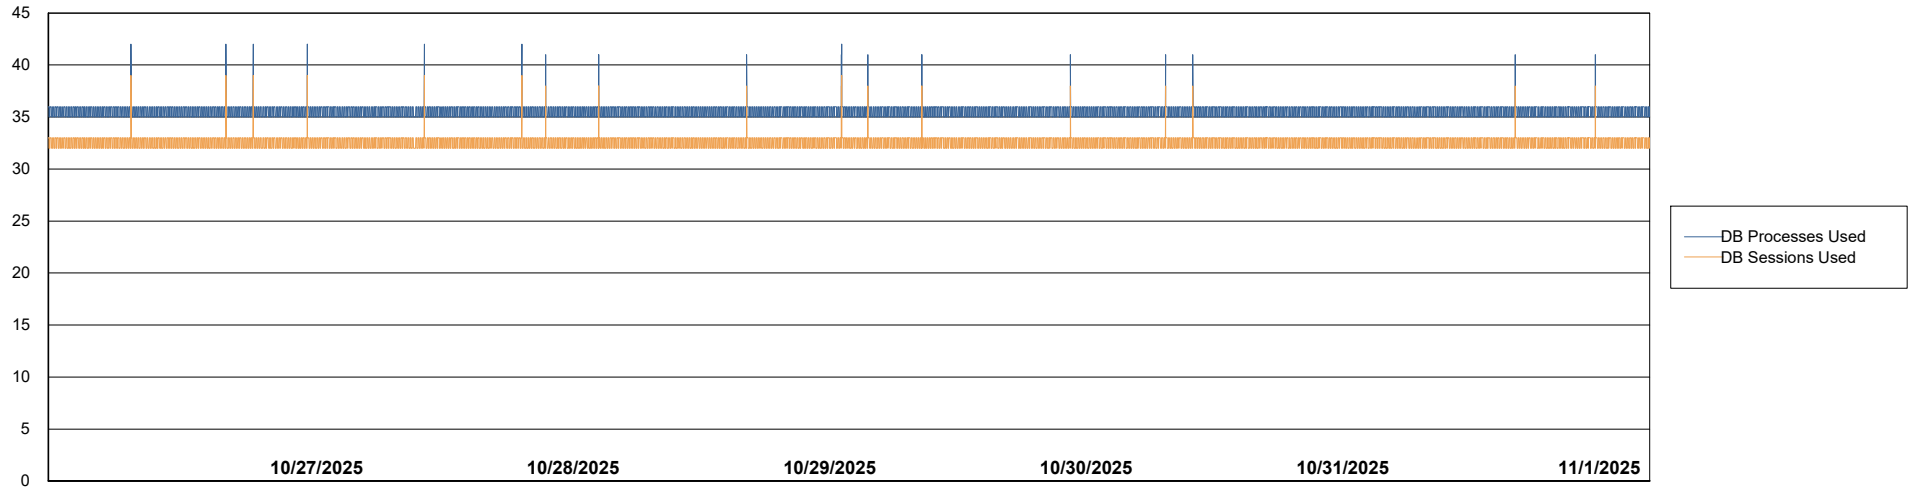

Database Performance ECL_PRD_ECLABS-TEST_HSBABS1

DB Processes Max 1,000