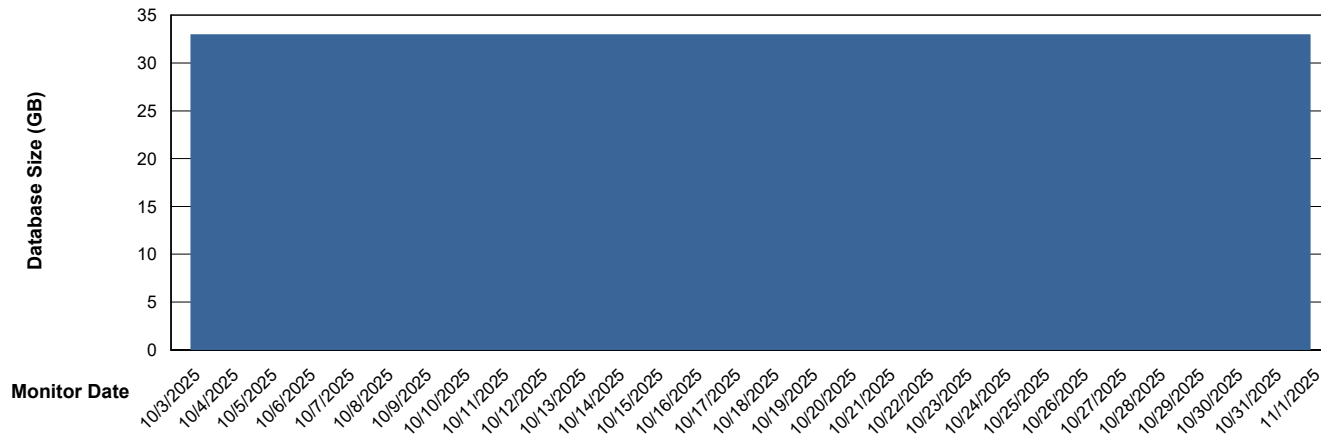

Weekly SLA Customer Report

Customer ECL_Production
Database ID 156

Database Performance ECL_PRD_ECLABS-TEST_HSBABS1

DB Processes Max 1,000

Weekly SLA Customer Report

Customer ECL_Production
Database ID 156

DATABASE SIZE ECL_PRD_ECLABS_ABS1

Database growth over last month

DATABASE SIZE ECL_PRD_ECL-ABS-BI_ABS1

Database growth over last month

Weekly SLA Customer Report

Customer ECL_Production
Database ID 156

Database Tablespace ECL_PRD_ECLABS_ABS1