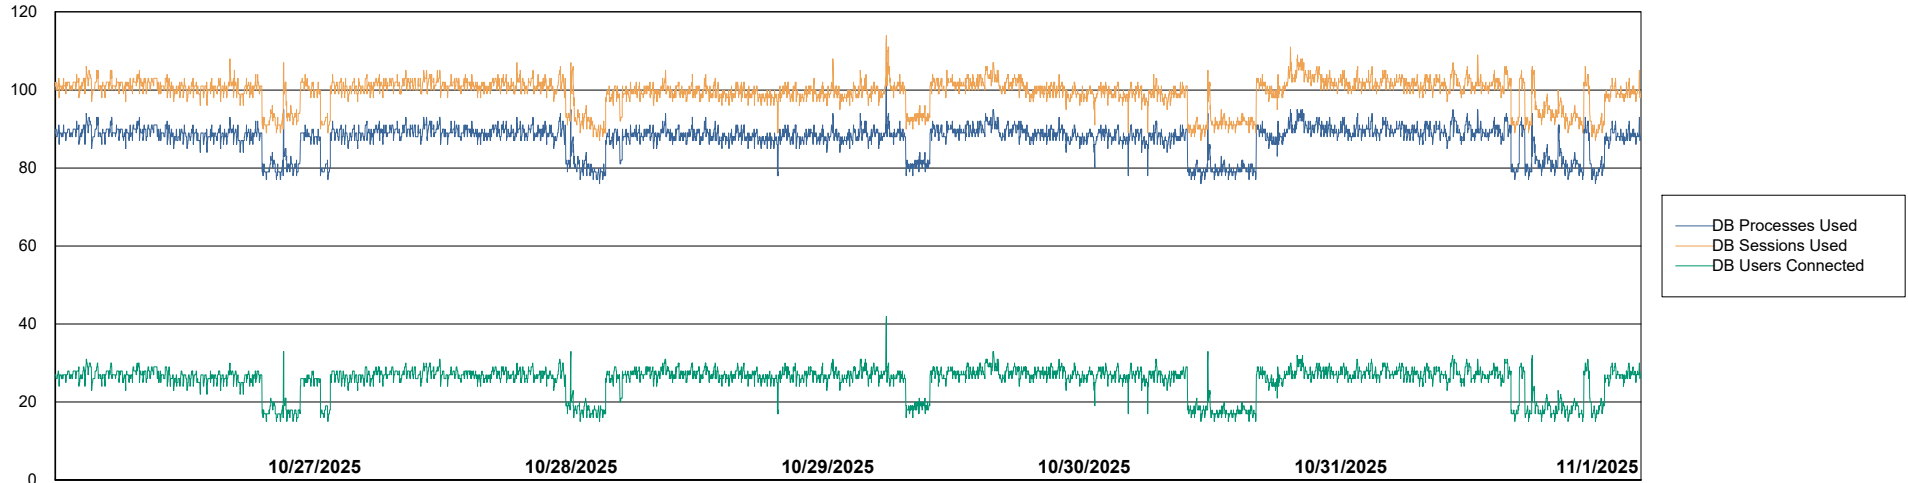

Weekly SLA Customer Report

Customer ECL_Production
Database ID 156

Database Performance ECL_PRD_ECLABS_ABS1

Weekly SLA Customer Report

Customer ECL_Production
Database ID 156

Database Performance ECL_PRD_ECL-ABS-BI_ABS1