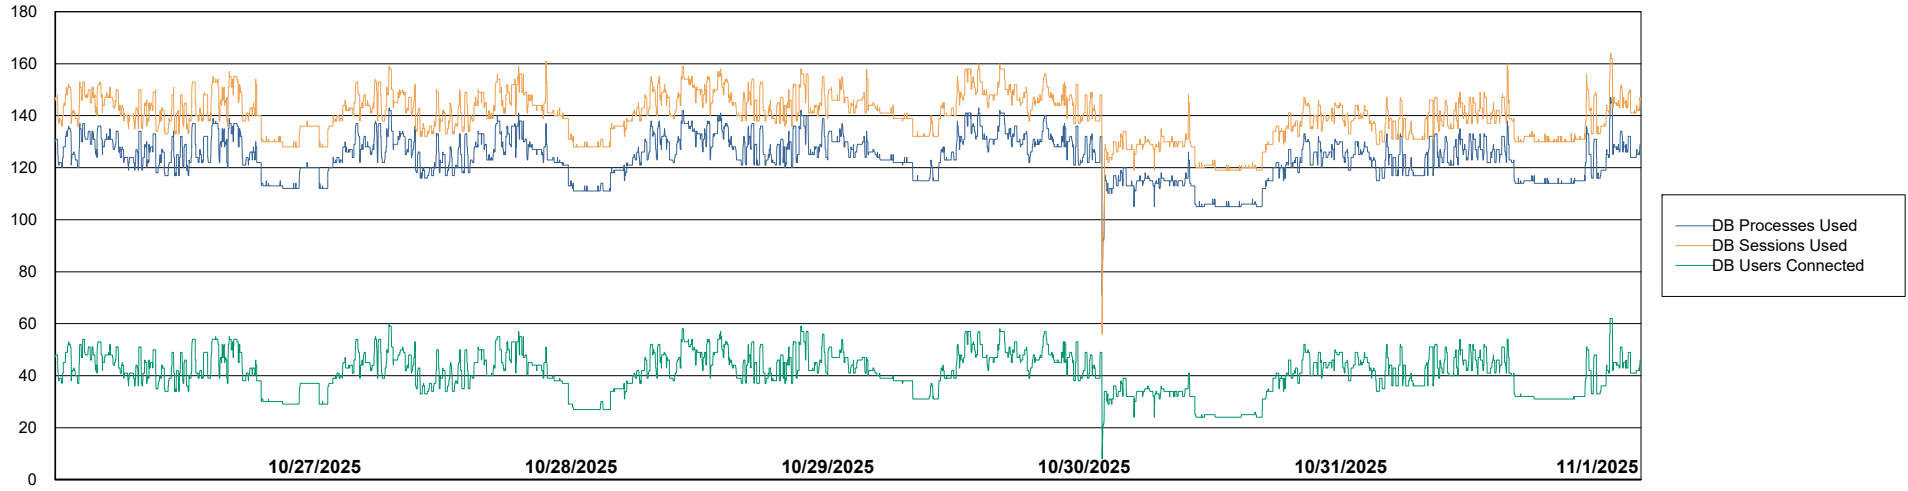

Weekly SLA Customer Report

Customer ECL_Production
Database ID 156

Database Performance ECL_PRD_ECLABS_ABS1

Weekly SLA Customer Report

Customer ECL_Production
Database ID 156

Database Performance ECL_PRD_ECL-ABS-BI_ABS1