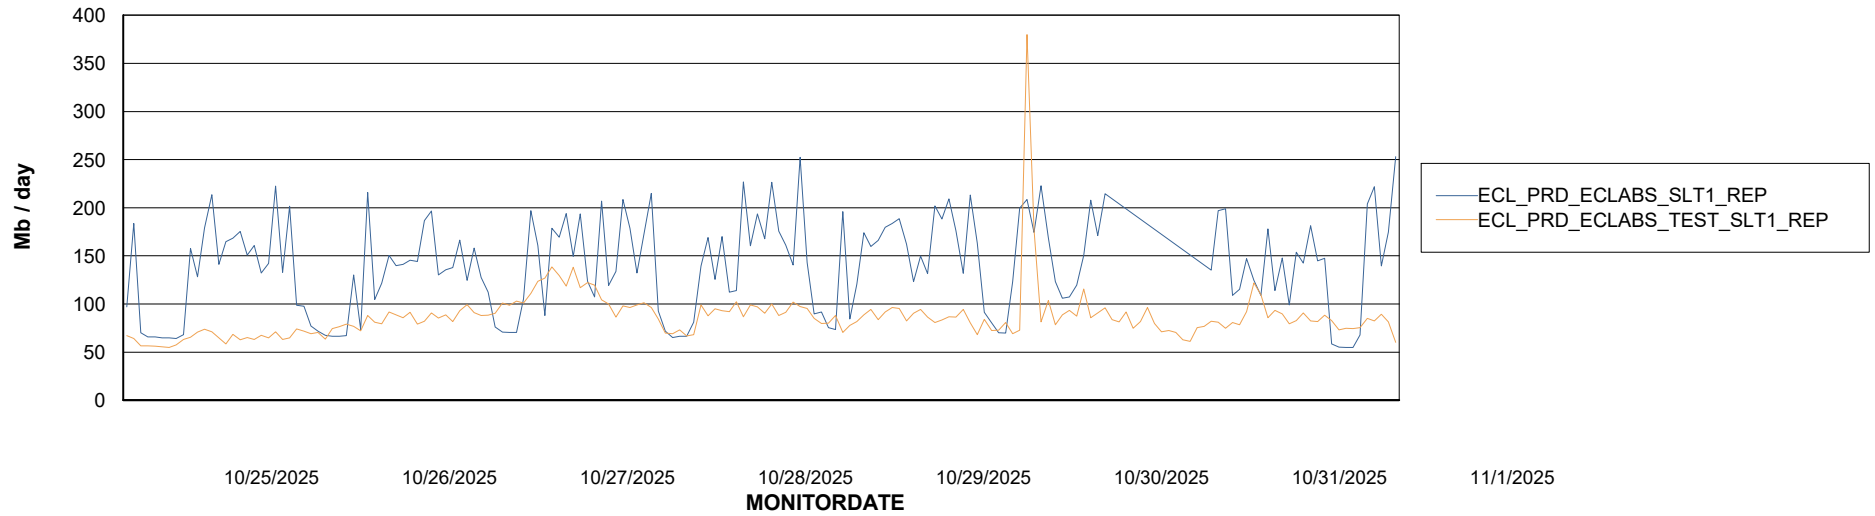

Avg memory used per ABS Server Service

Avg users per day per ABS server

Weekly SLA Customer Report

Customer ECL_Production
Database ID 156

ABSSolute Application ReportServer Services

Avg memory used per ReportServer Service