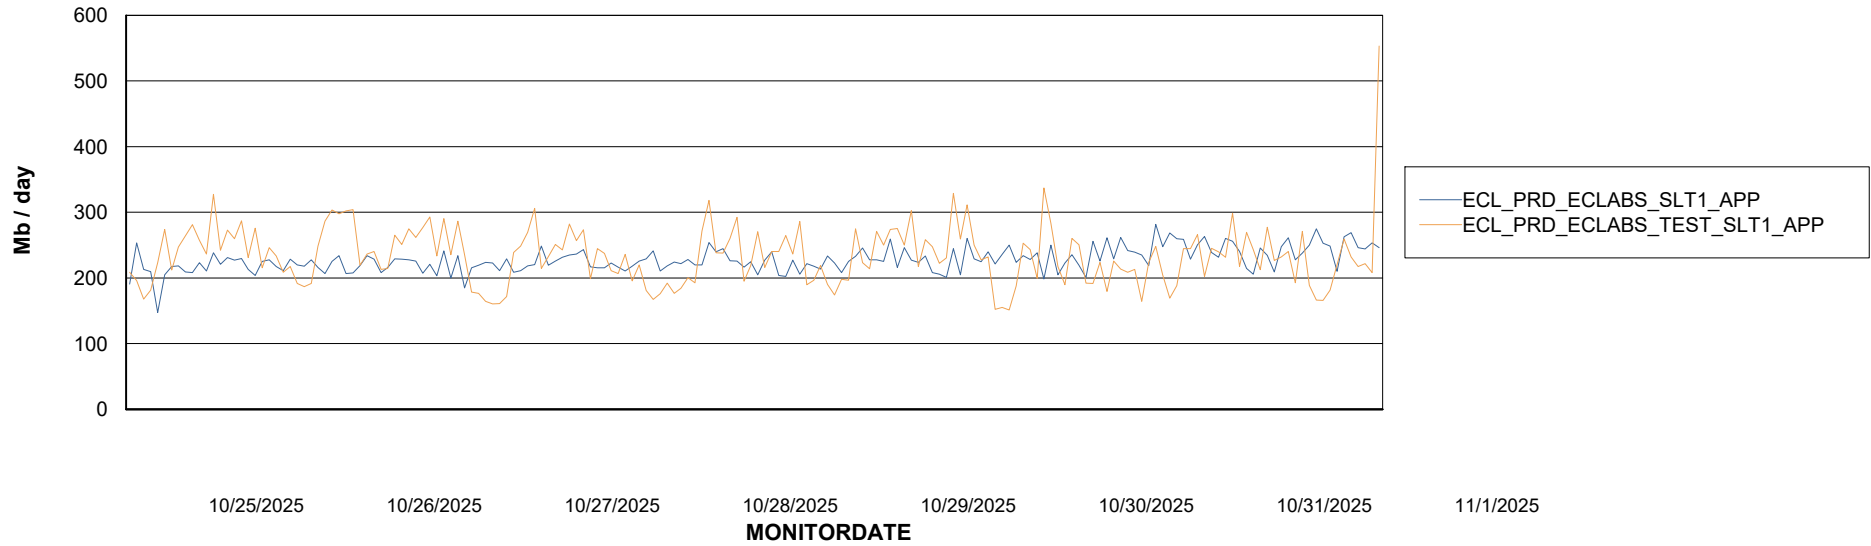

ABSSolute Application Server Services

Avg memory used per ABS Server Service