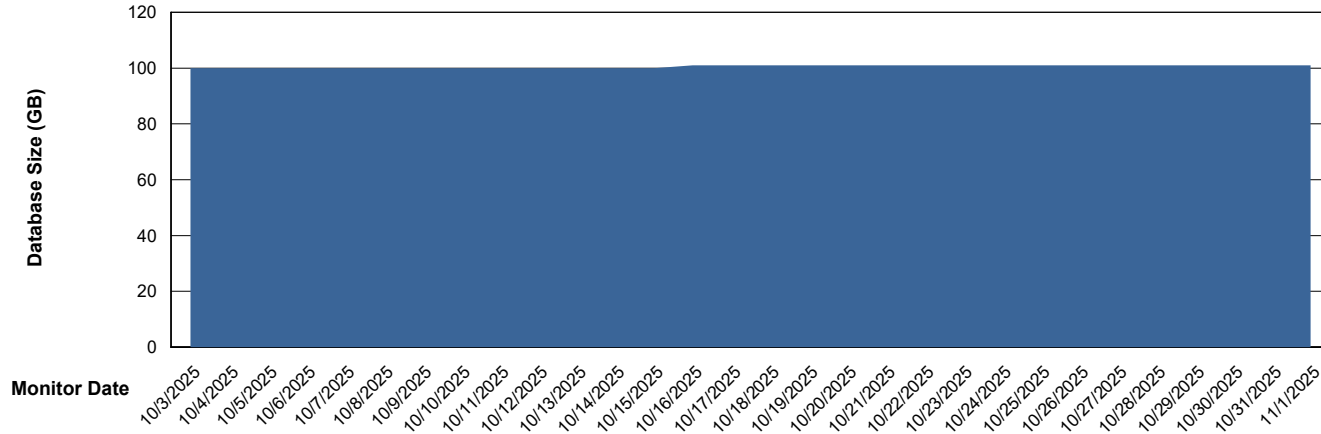

Weekly SLA Customer Report

Customer ECL_Production
Database ID 156

Database Performance ECL_PRD_ECLABS-TEST_HSBABS1

DB Processes Max 1,000

Weekly SLA Customer Report

Customer ECL_Production
Database ID 156

DATABASE SIZE ECL_PRD_ECLABS_ABS1

Database growth over last month

DATABASE SIZE ECL_PRD_ECL-ABS-BI_ABS1

Database growth over last month

Weekly SLA Customer Report

Customer ECL_Production
Database ID 156

Database Tablespace ECL_PRD_ECLABS_ABS1