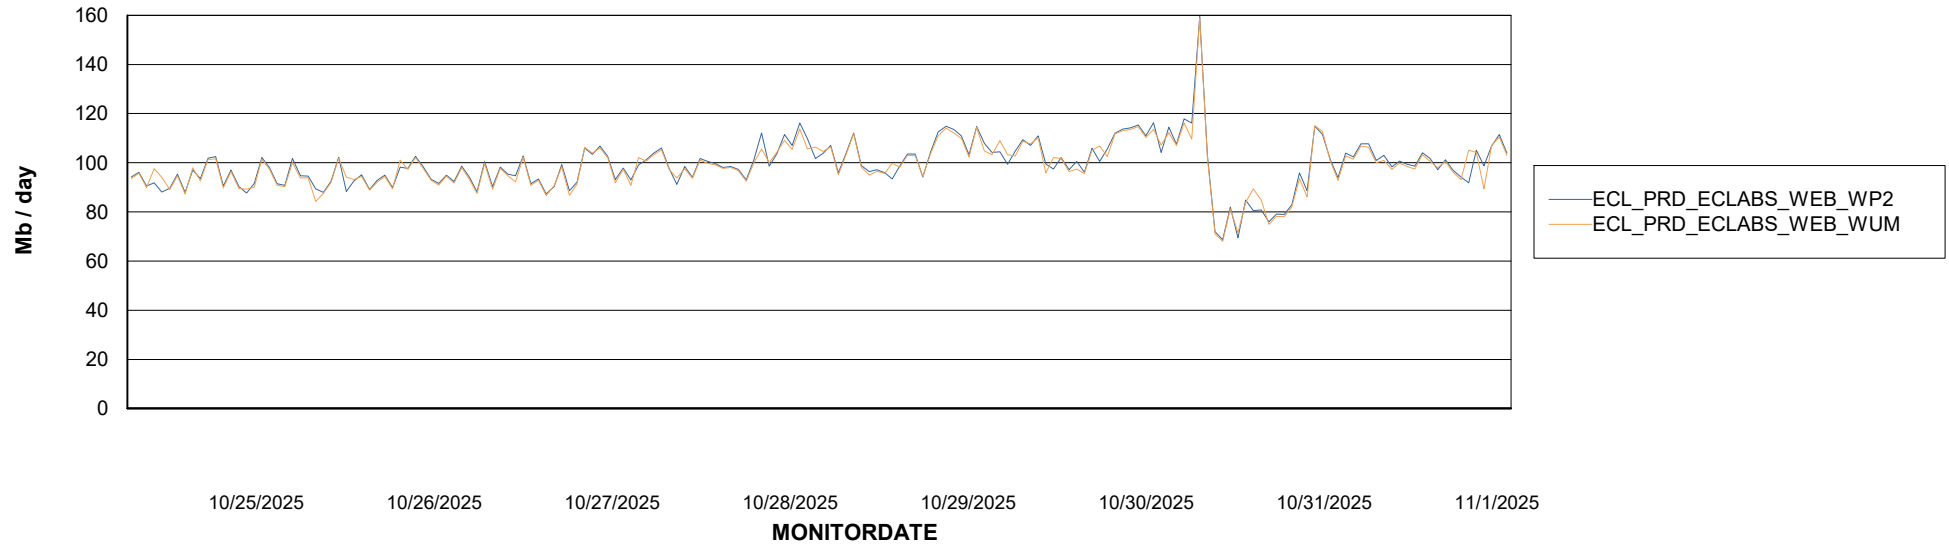

ABSSolute Web Component Services

Avg memory used per ABS Web component