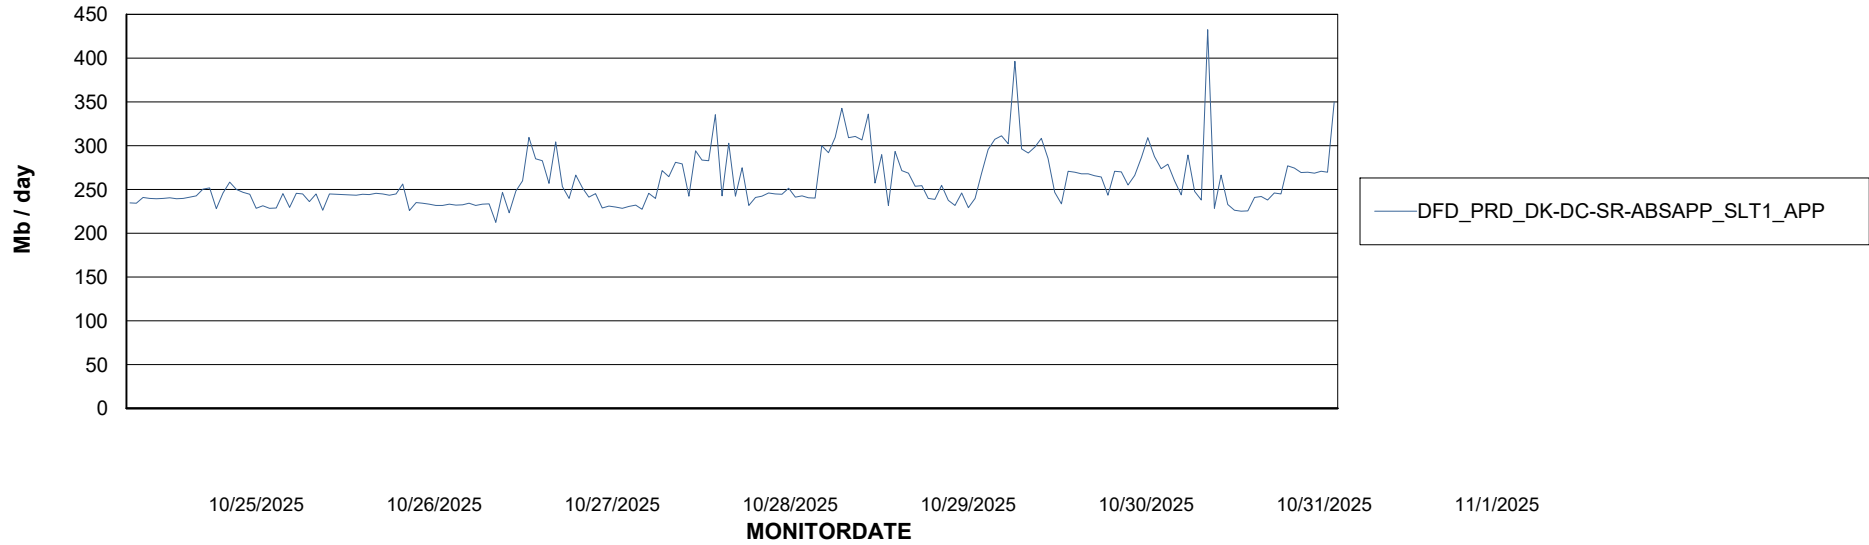

ABSSolute Application Server Services

Avg memory used per ABS Server Service