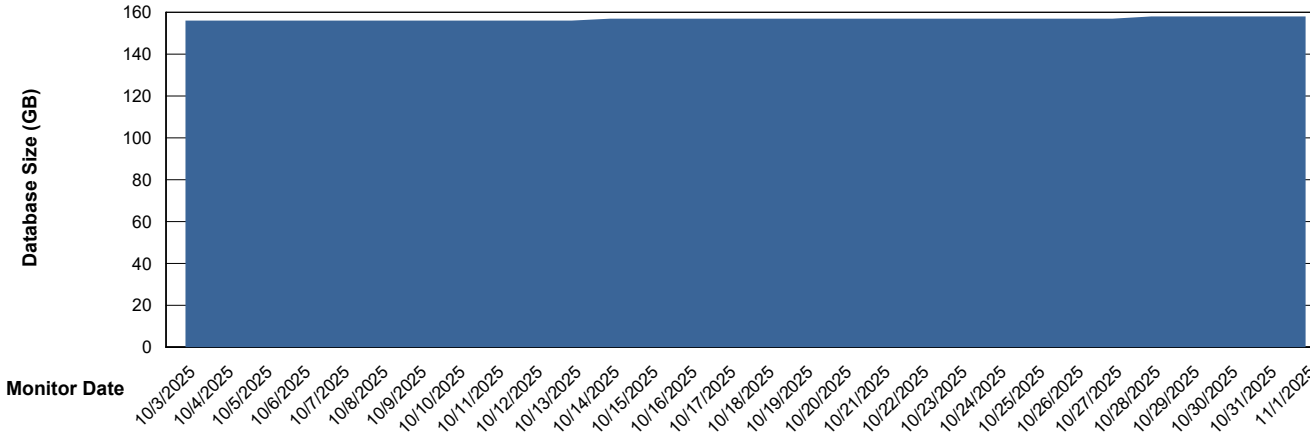

Database growth over last month

Database Tablespace DFD_PRD_DK-DC-SR-ABSDB_ABS1

Date	Tablespace Name	Filesize (Gb)	Usedsize (Gb)	Percentage free
11/1/2025	ABSDATA	101	46	55
	INDX	136	103	25
10/31/2025	ABSDATA	101	46	55
	INDX	136	103	25
10/30/2025	ABSDATA	101	46	55
	INDX	136	103	25
10/29/2025	ABSDATA	101	46	55
	INDX	136	103	25
10/28/2025	ABSDATA	101	46	55
	INDX	136	102	25
10/27/2025	ABSDATA	101	46	55
	INDX	136	102	25
10/26/2025	ABSDATA	101	46	55
	INDX	136	102	25