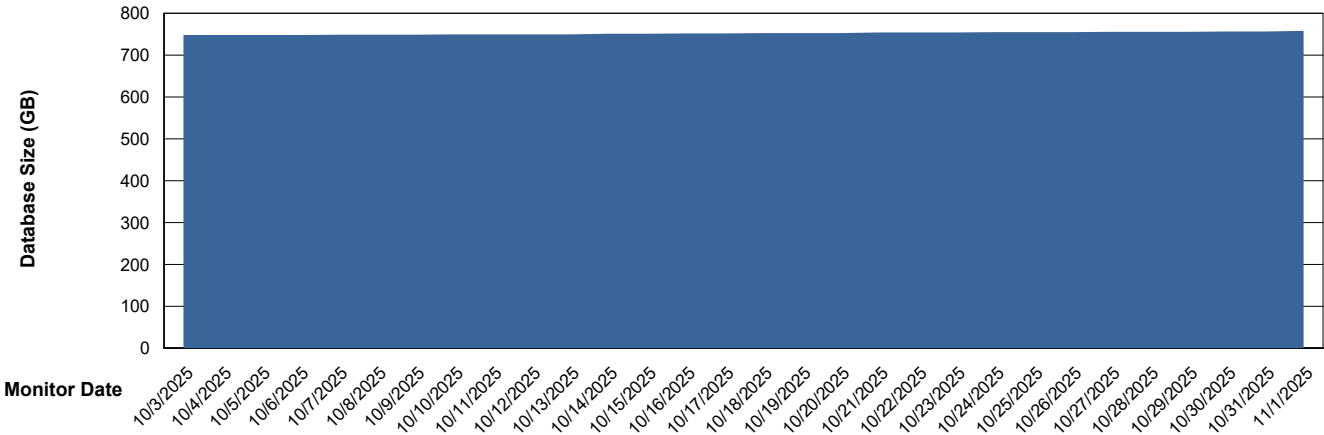

DB Processes Max 1,000

Weekly SLA Customer Report

Customer CUS_Production (24/7)
 Database ID 131

DATABASE SIZE CUS_PRD_ABSDB1_ABS1

Database growth over last month

Database Tablespace CUS_PRD_ABSDB1_ABS1

Date	Tablespace Name	Filesize (Gb)	Usedsize (Gb)	Percentage free
11/1/2025	ABSDATA	330	274	17
	INDX	556	468	16
10/31/2025	ABSDATA	330	274	17
	INDX	556	467	16
10/30/2025	ABSDATA	330	274	17
	INDX	556	467	16
10/29/2025	ABSDATA	330	274	17
	INDX	556	467	16
10/28/2025	ABSDATA	330	274	17
	INDX	556	466	16
10/27/2025	ABSDATA	330	273	17
	INDX	556	466	16
10/26/2025	ABSDATA	330	273	17
	INDX	556	466	16

Weekly SLA Customer Report

Customer CUS_Production (24/7)
Database ID 131

Standby Database Health CUS_Production (24/7)

Recovery lag for last 7 days

Weekly SLA Customer Report

Customer CUS_Production (24/7)
Database ID 131