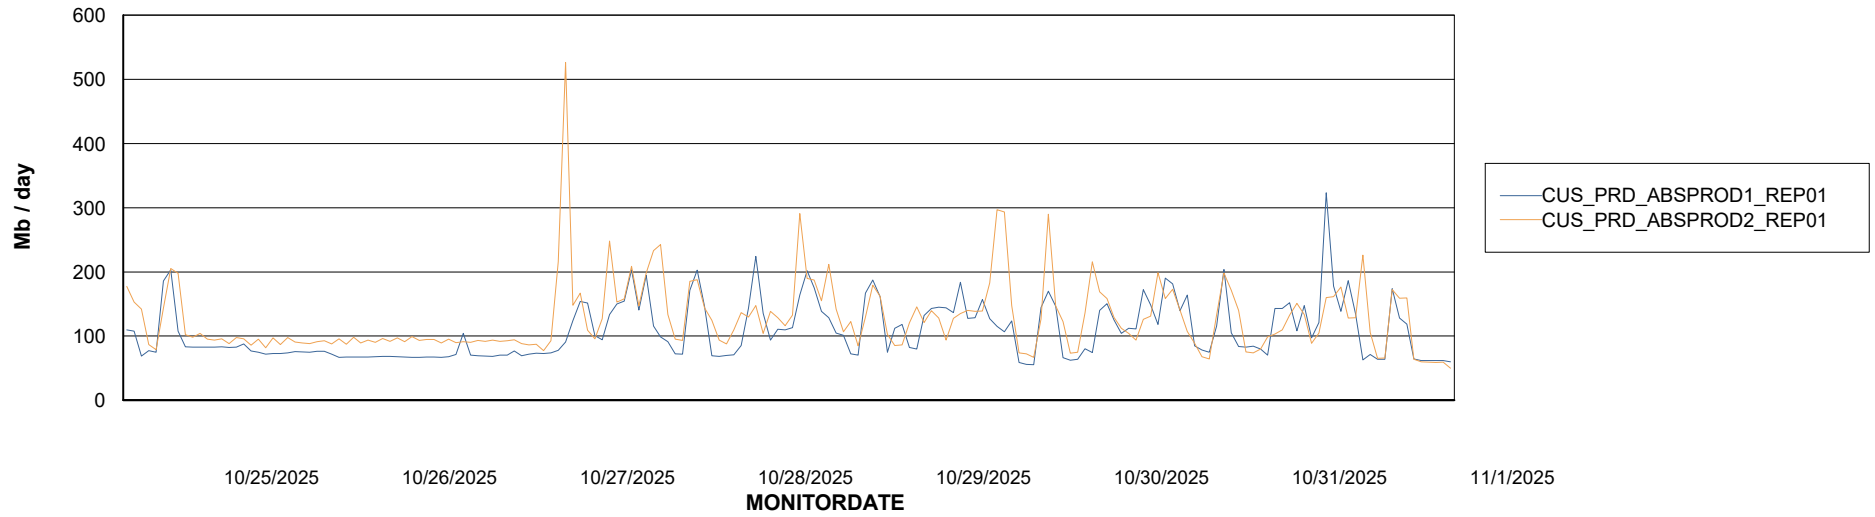

ABSSolute Application ReportServer Services

Avg memory used per ReportServer Service