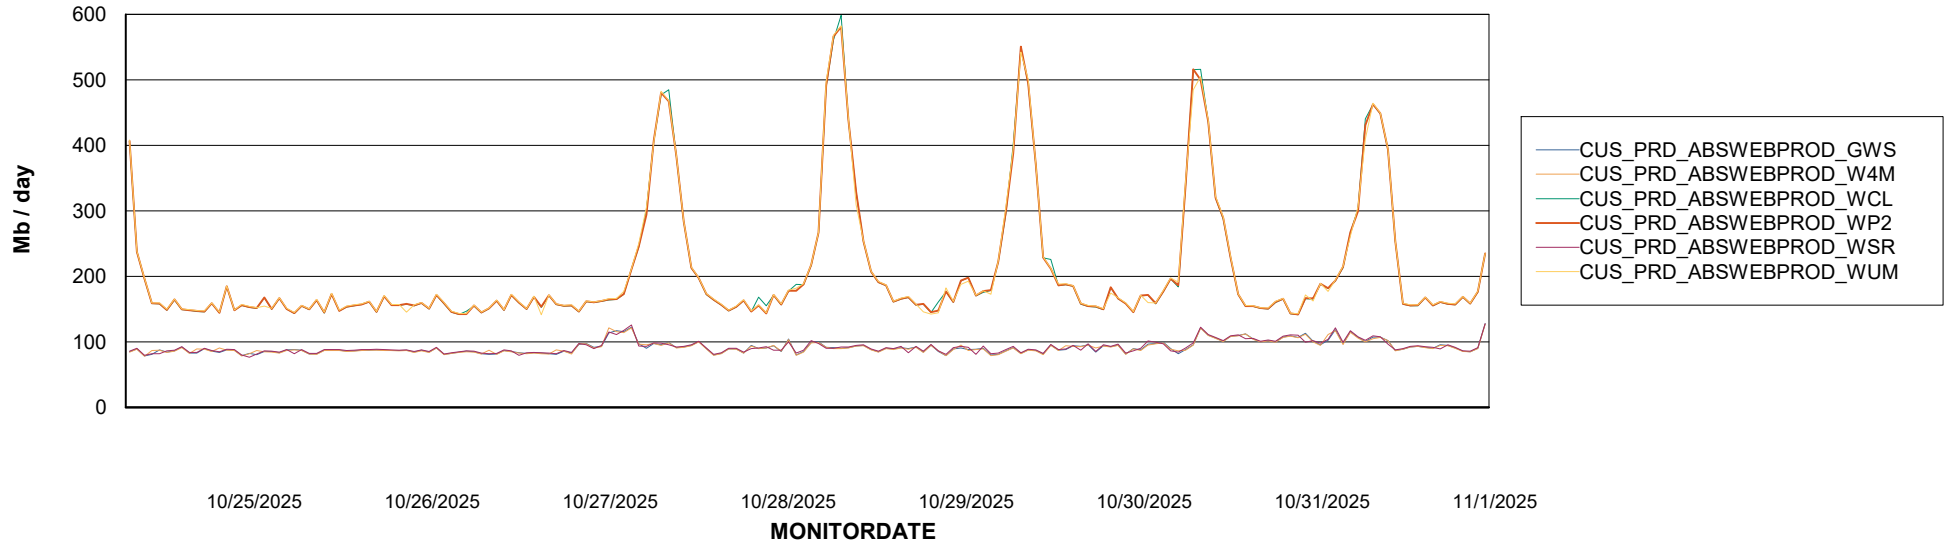

Avg memory used per ReportServer Service

Weekly SLA Customer Report

Customer CUS_Production (24/7)
Database ID 131

ABSSolute Web Component Services

Avg memory used per ABS Web component

Weekly SLA Customer Report