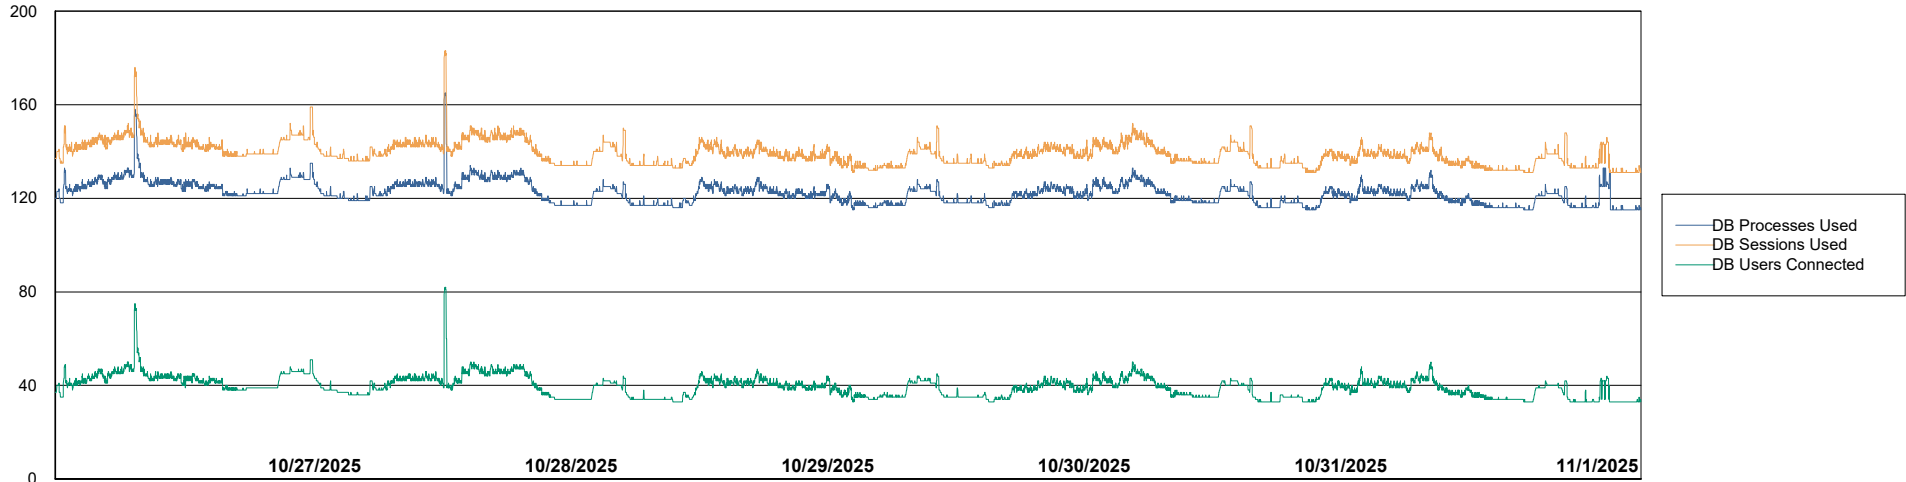

Database Performance CUS_PRD_ABSDB1_ABS1