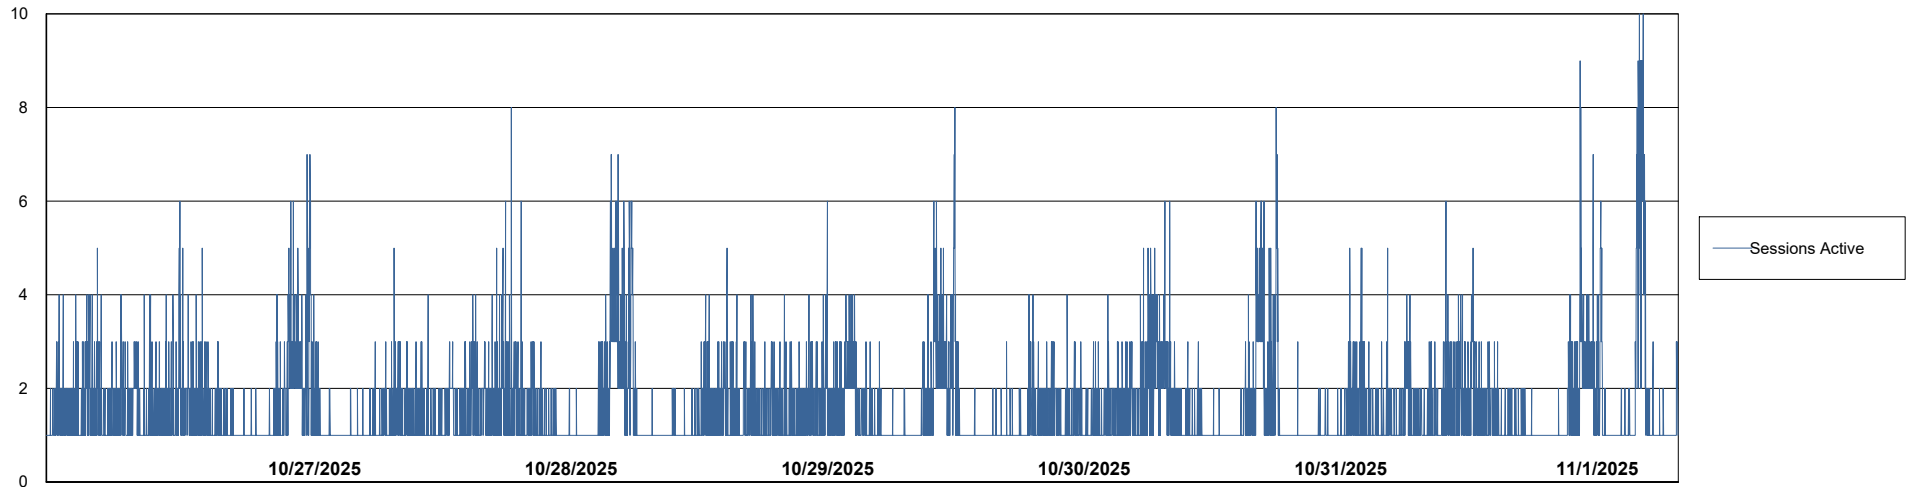

Database Performance CUS_PRD_ABSDB1_ABS1