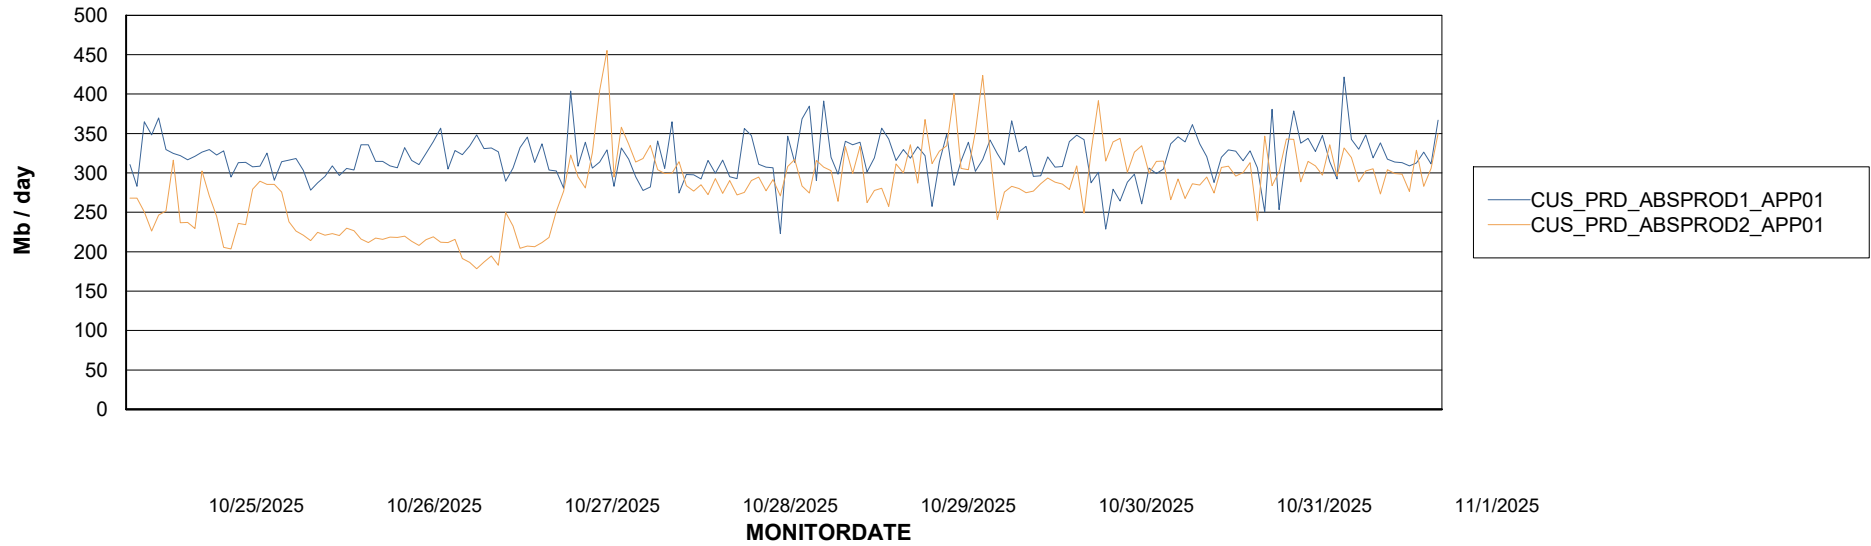

ABSSolute Application Server Services

Avg memory used per ABS Server Service