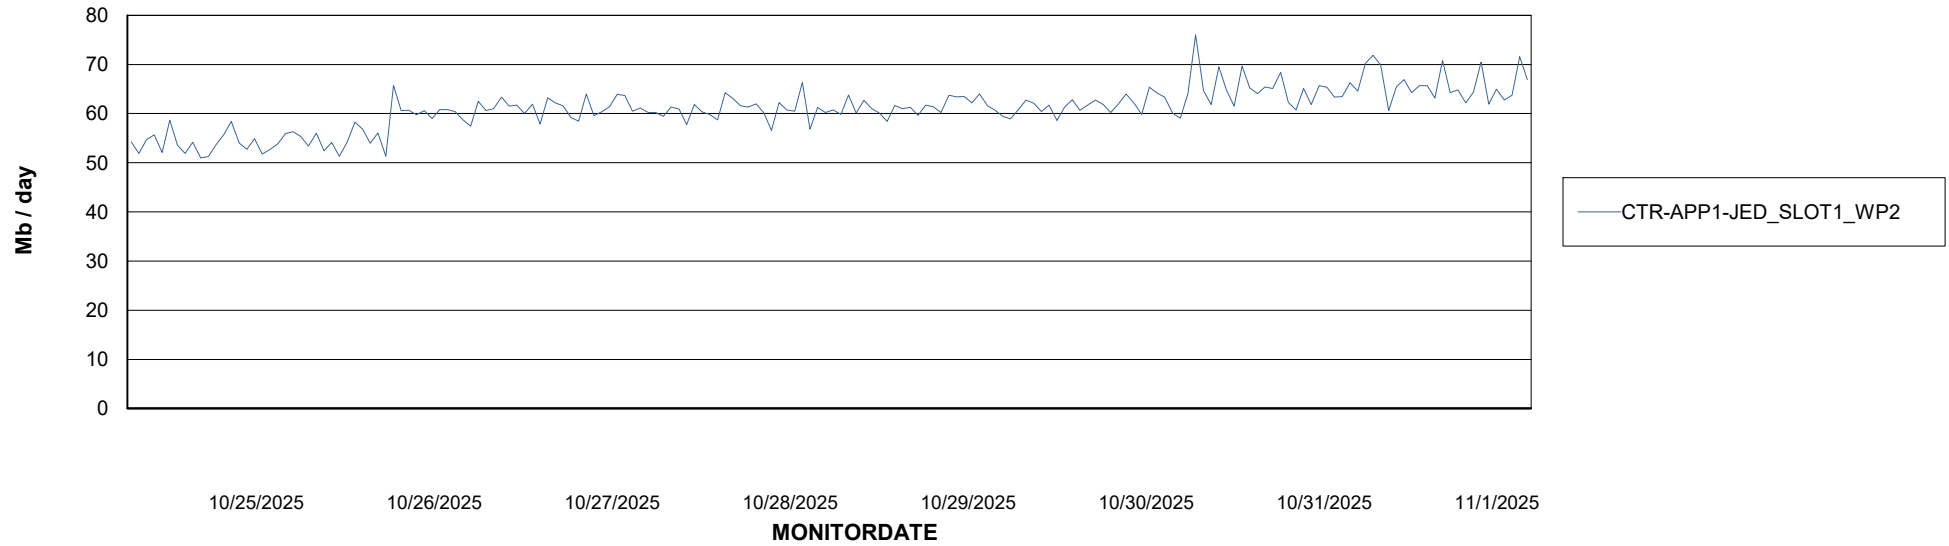

ABSSolute Web Component Services

Avg memory used per ABS Web component