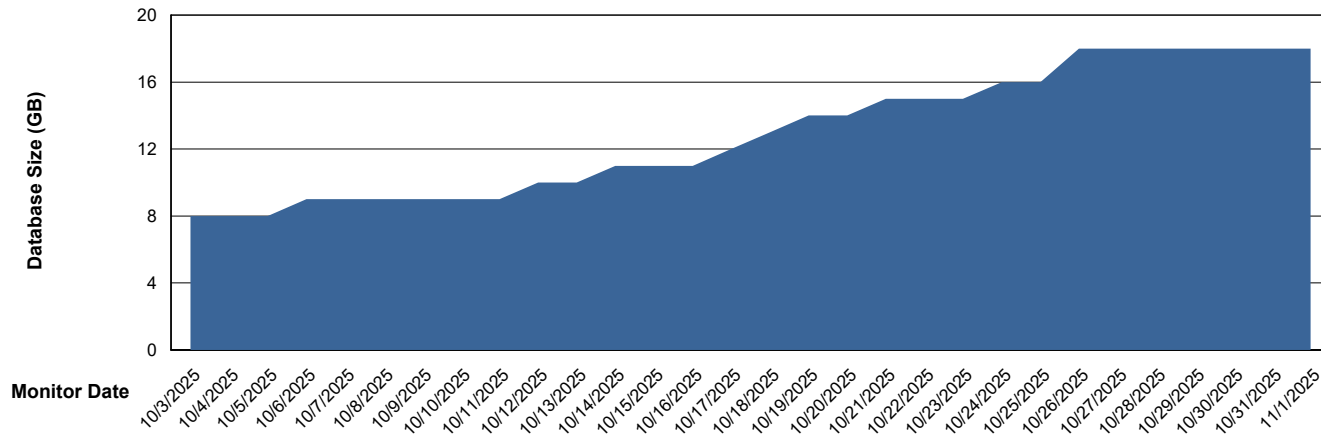

Customer CTR OCI JED Production
Database ID 207

DATABASE SIZE CTR-BI-JED_ABS1

Database growth over last month

DATABASE SIZE CTR-DBS1-JED_PROD_ABS1

Database growth over last month

Weekly SLA Customer Report