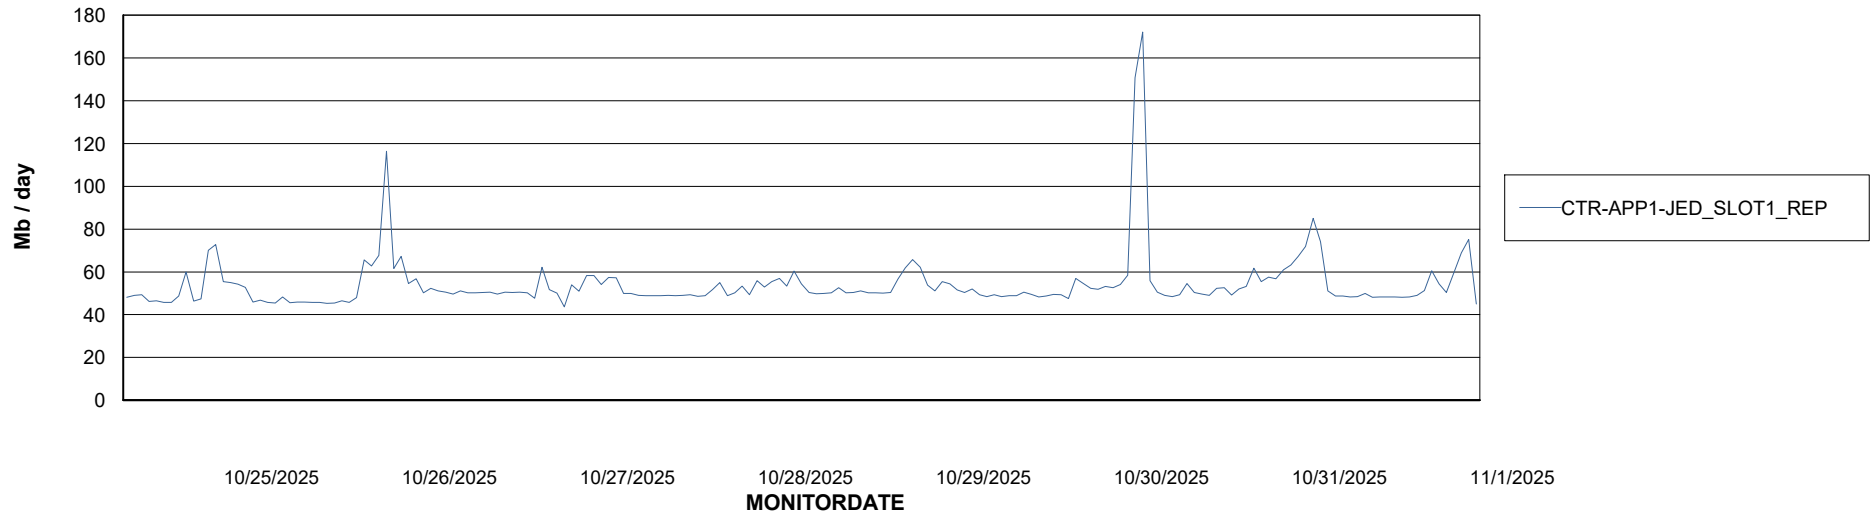

Avg users per day per ABS server

Weekly SLA Customer Report

Customer CTR OCI JED Production
Database ID 207

ABSSolute Application ReportServer Services

Avg memory used per ReportServer Service

Weekly SLA Customer Report