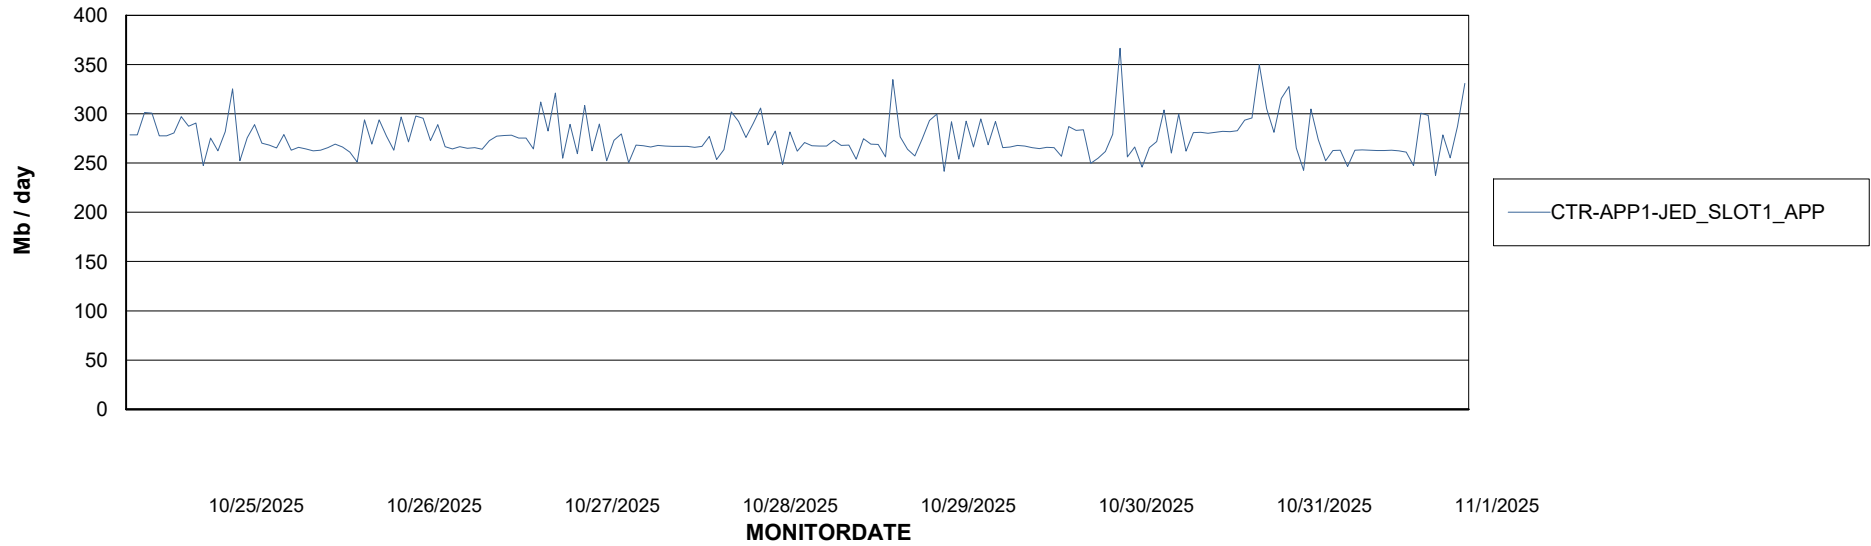

Standby Database Health CTR OCI JED Production

Recovery lag for last 7 days

Weekly SLA Customer Report

Customer CTR OCI JED Production
Database ID 207

ABSSolute Application Server Services

Avg memory used per ABS Server Service