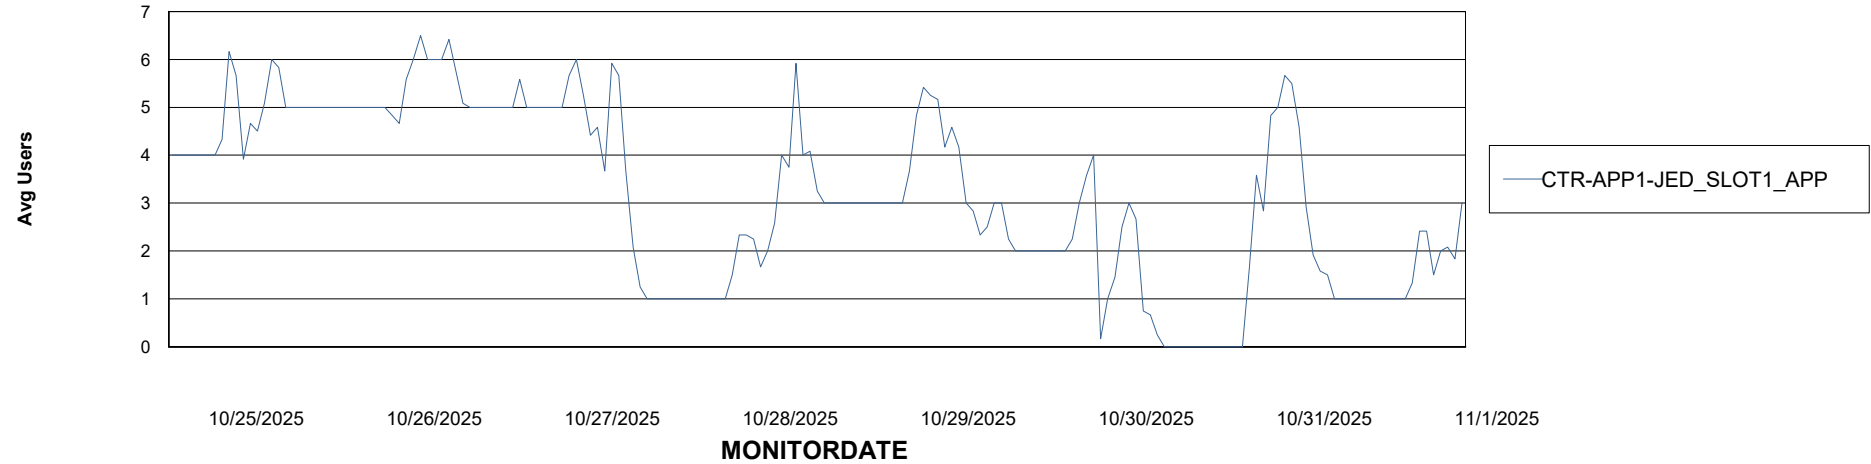

Avg users per day per ABS server