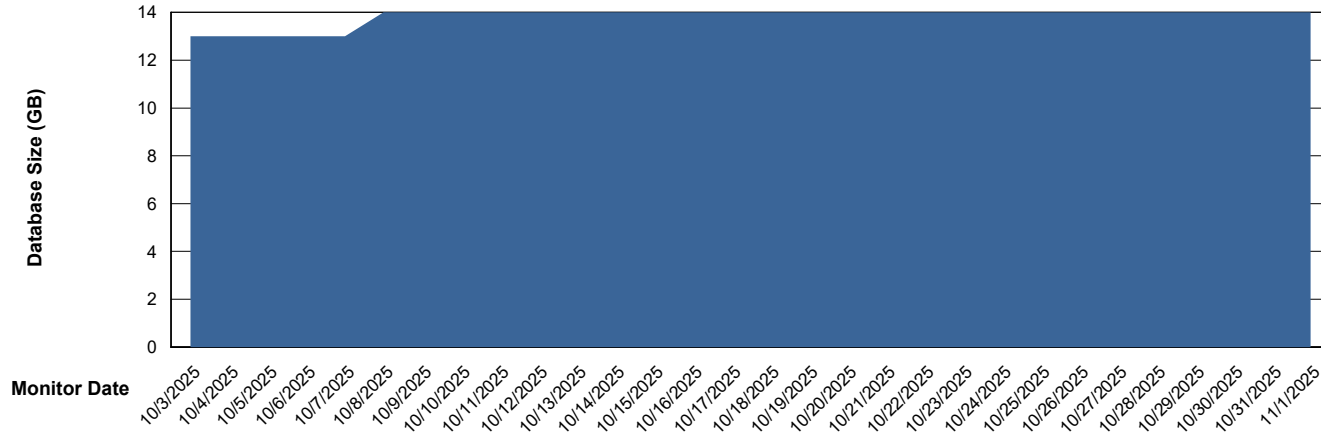

DATABASE SIZE CTR-BI-JED_ABS1

Database growth over last month