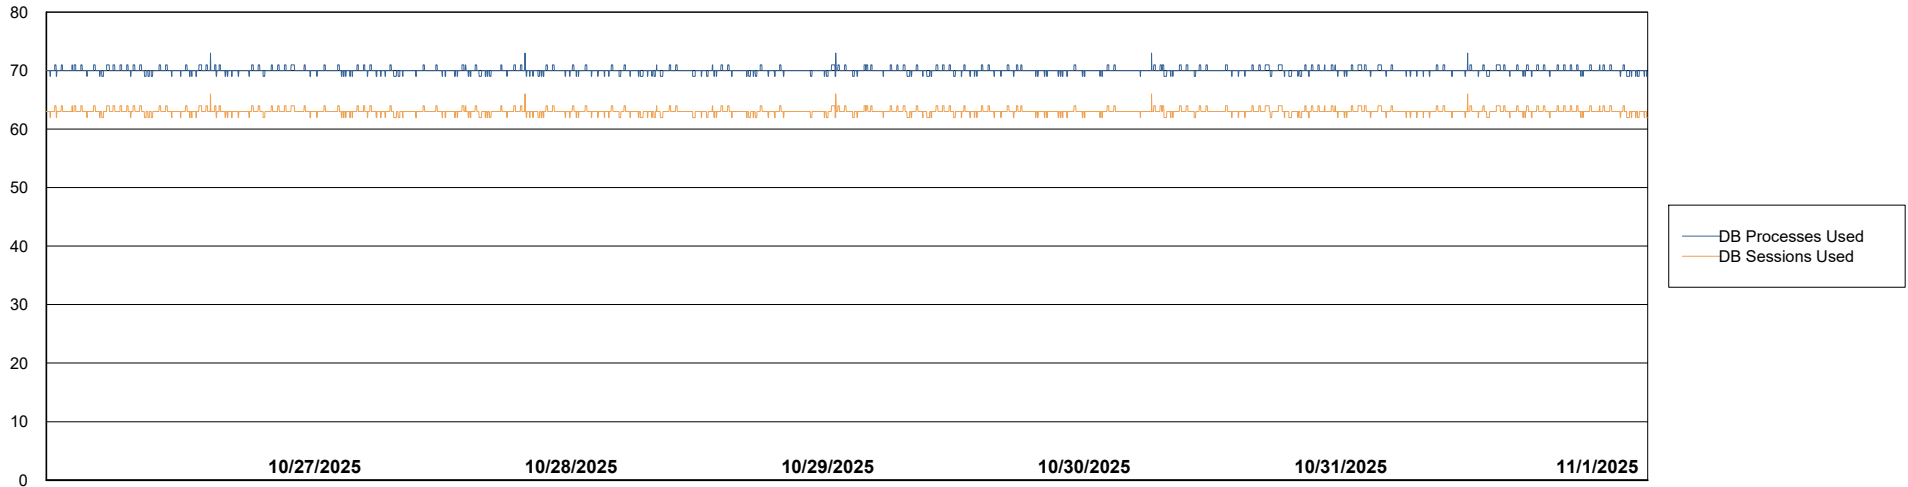

Database Performance CTR-DBS2-JED_PROD_HSBABS1

DB Processes Max 4
DB Processes Max 0
DB Processes Max 1,000