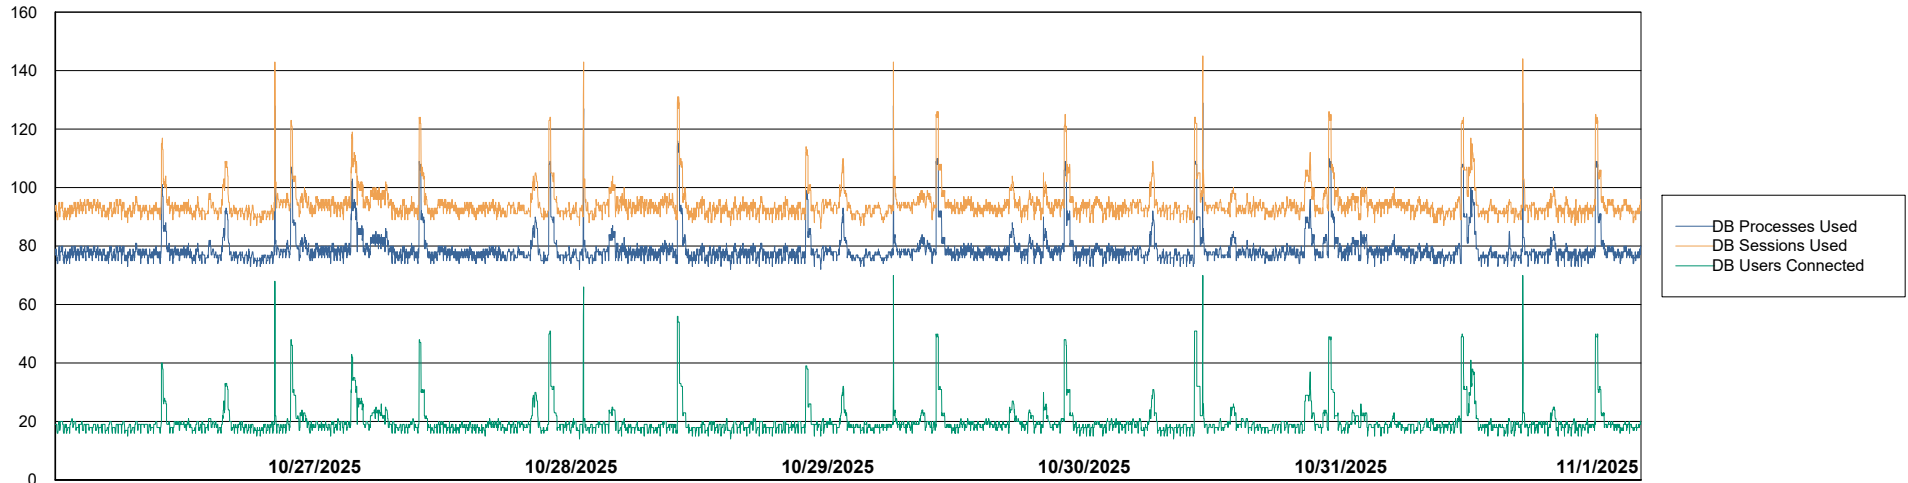

Database Performance CTR-BI-JED_ABS1