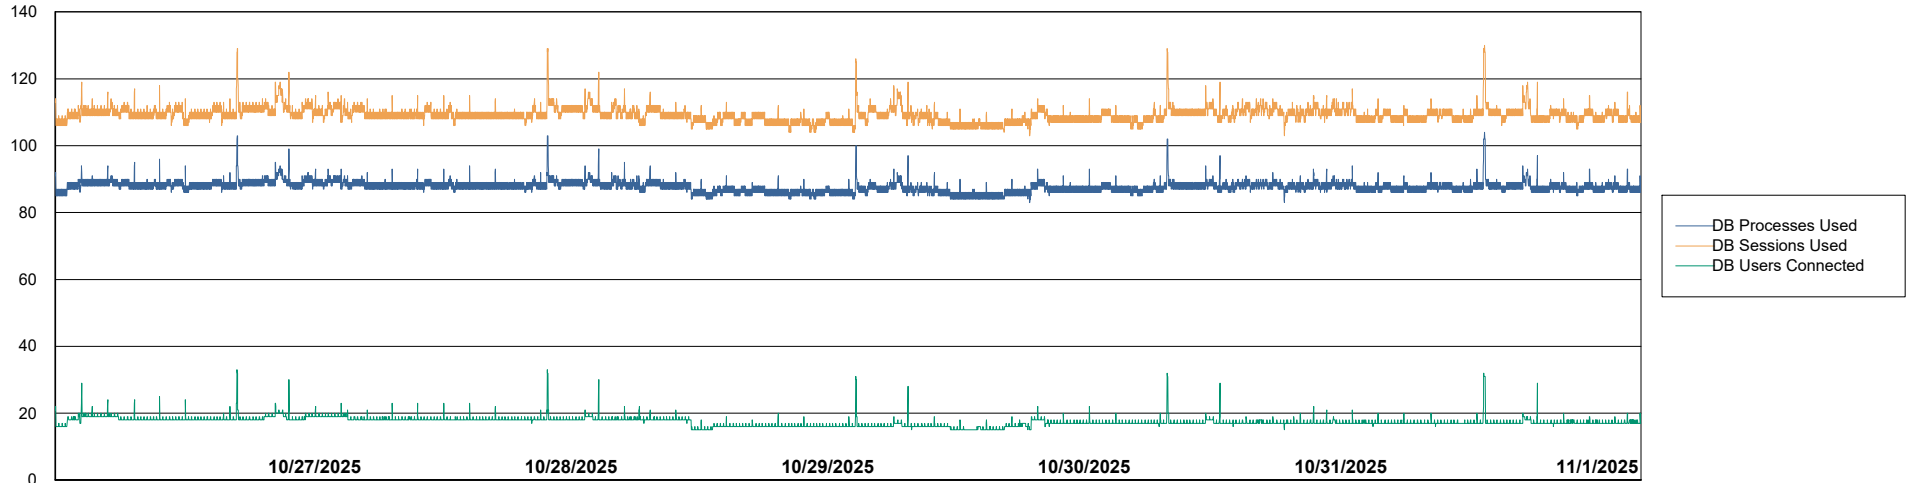

Weekly SLA Customer Report

Customer CTR OCI JED Production
Database ID 207

Database Performance CTR-BI-JED_ABS1

Weekly SLA Customer Report

Customer CTR OCI JED Production
Database ID 207

Database Performance CTR-DBS1-JED_PROD_ABS1