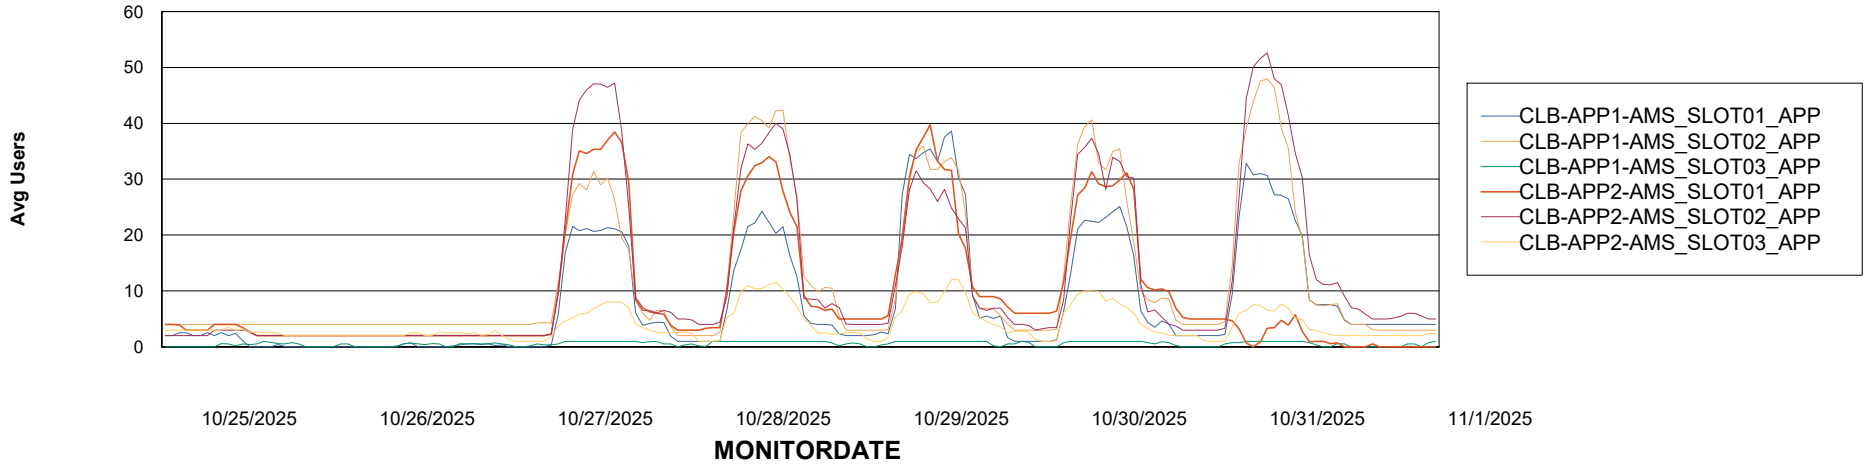

Avg users per day per ABS server