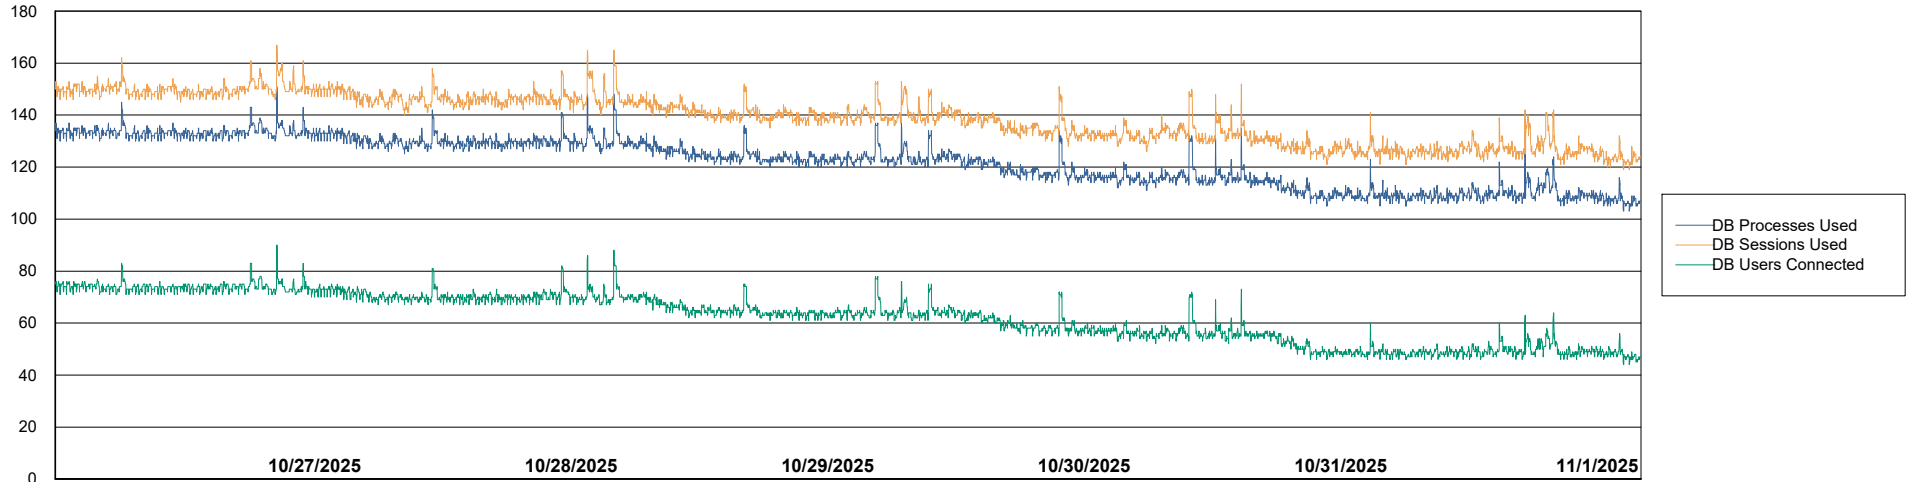

Database Performance   CLB-BI2-AMS_ABS1_DB