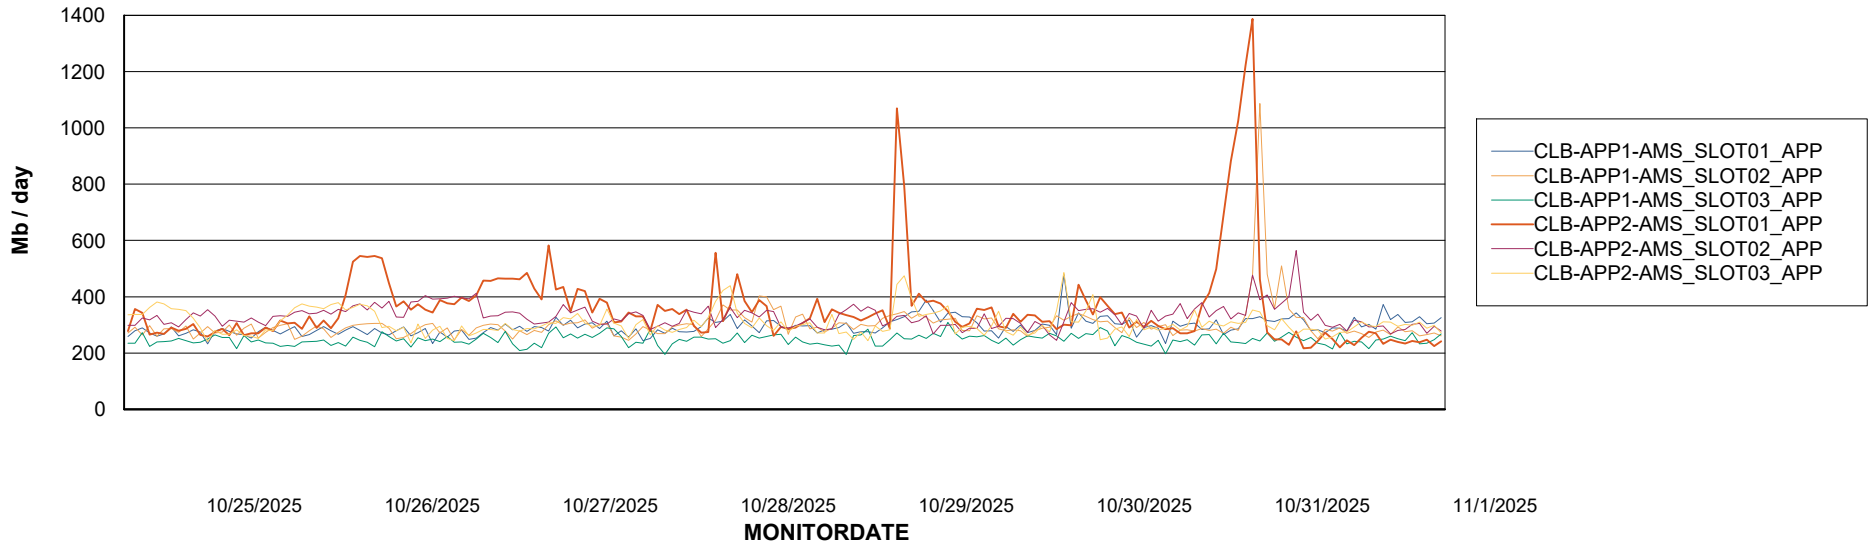

ABSSolute Application Server Services

Avg memory used per ABS Server Service