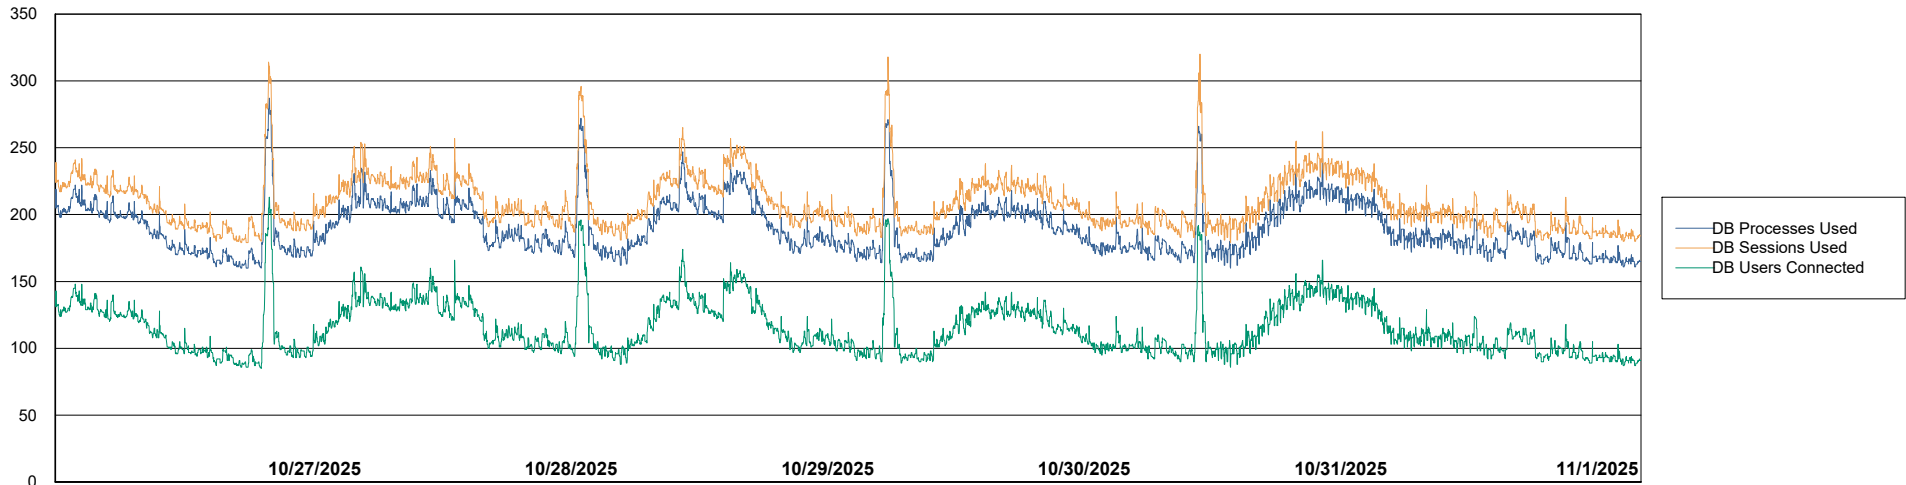

Weekly SLA Customer Report

Customer CLB OCI AMS Production
Database ID 196

Database Performance CLB-BI2-AMS_ABS1_DB

Weekly SLA Customer Report

Customer: CLB OCI AMS Production
Database ID: 196

Database Performance: CLB-DBS1-AMS_PROD_ABS1