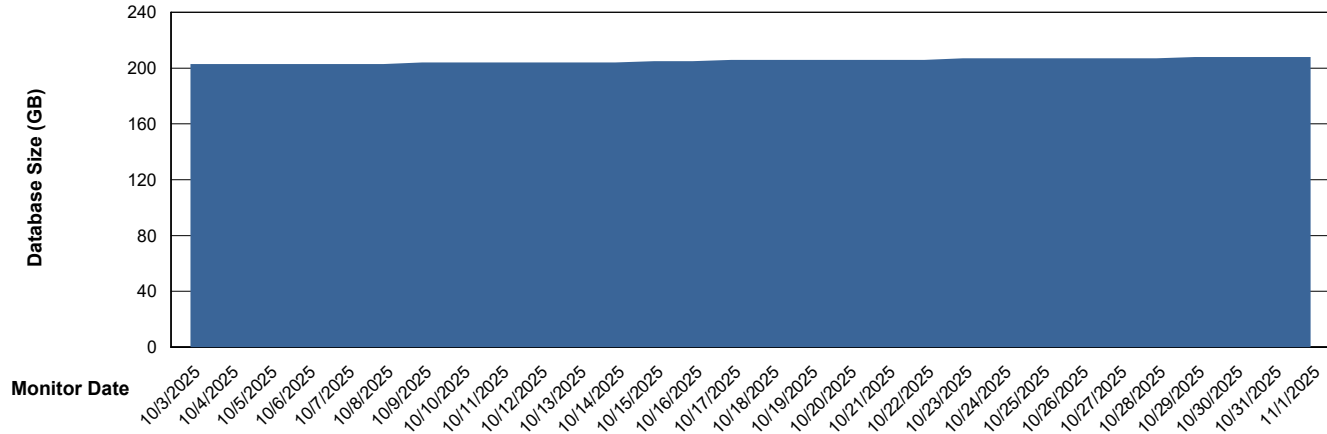

Weekly SLA Customer Report

Customer CLB OCI AMS Production
Database ID 196

Database Performance CLB-DBS2-AMS_PROD_HSBABS1

DB Processes Max 0
DB Processes Max 1,000
DB Processes Max 4

Weekly SLA Customer Report

Customer CLB OCI AMS Production
Database ID 196

DATABASE SIZE CLB-BI2-AMS_ABS1_DB

Database growth over last month

DATABASE SIZE CLB-DBS1-AMS_PROD_ABS1

Database growth over last month

Weekly SLA Customer Report