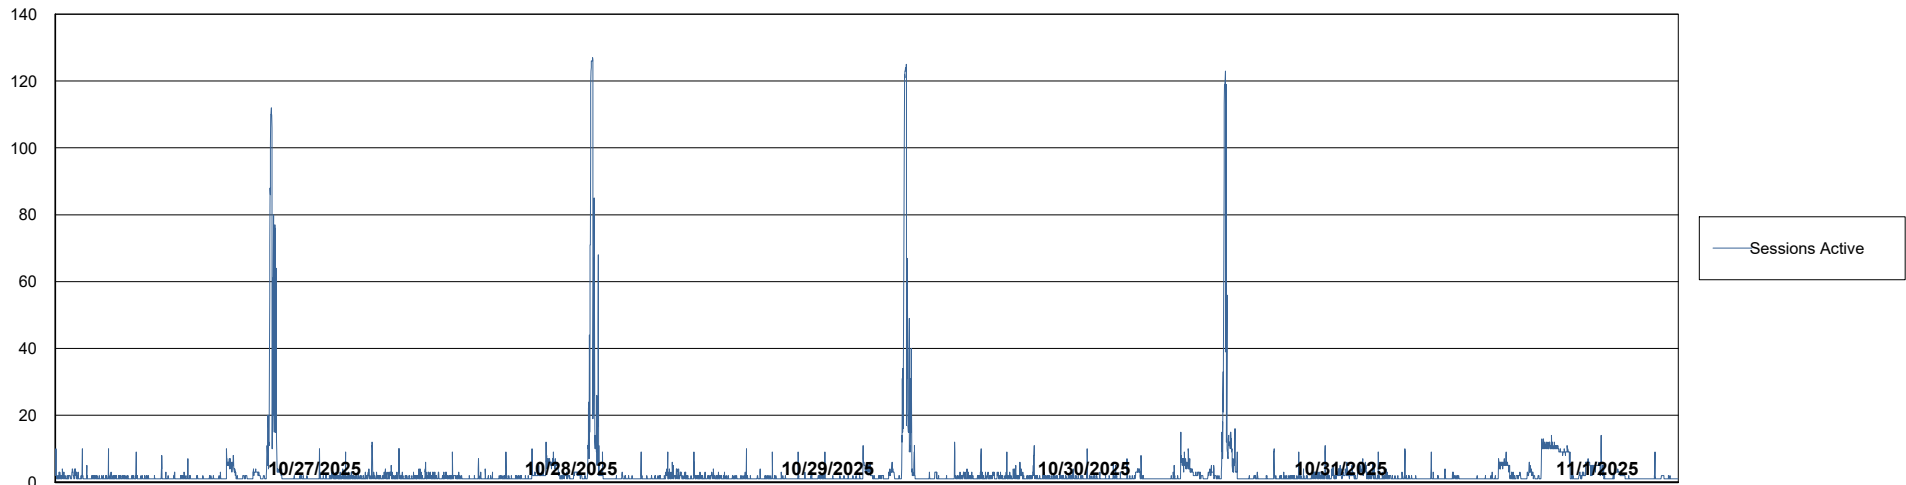

Weekly SLA Customer Report

Customer CLB OCI AMS Production
Database ID 196

Database Performance CLB-BI2-AMS_ABS1_DB

Weekly SLA Customer Report

Customer: CLB OCI AMS Production
Database ID: 196

Database Performance: CLB-DBS1-AMS_PROD_ABS1