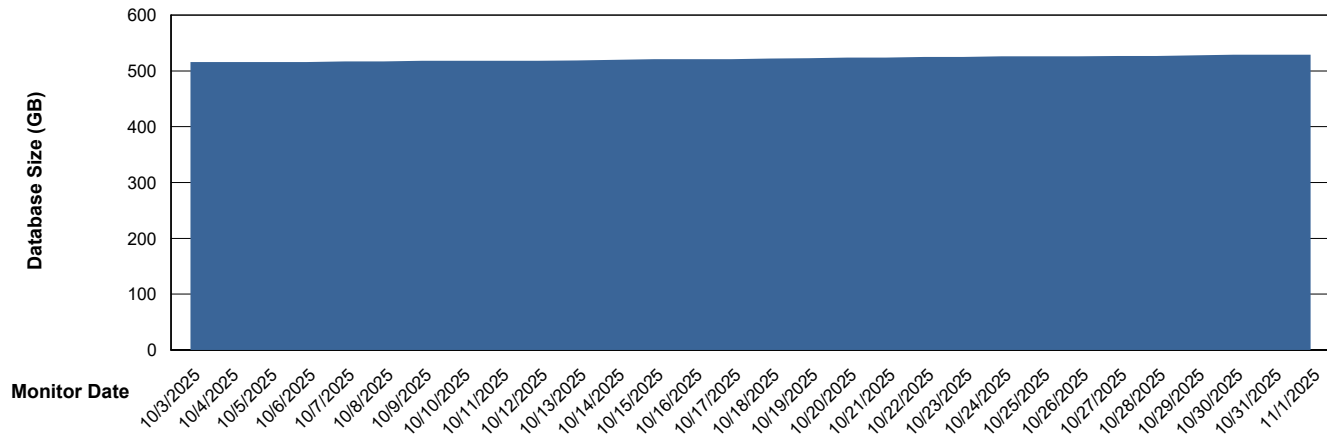

Customer CLB OCI AMS Production
Database ID 196

DATABASE SIZE CLB-BI2-AMS_ABS1_DB

Database growth over last month

DATABASE SIZE CLB-DBS1-AMS_PROD_ABS1

Database growth over last month

Weekly SLA Customer Report