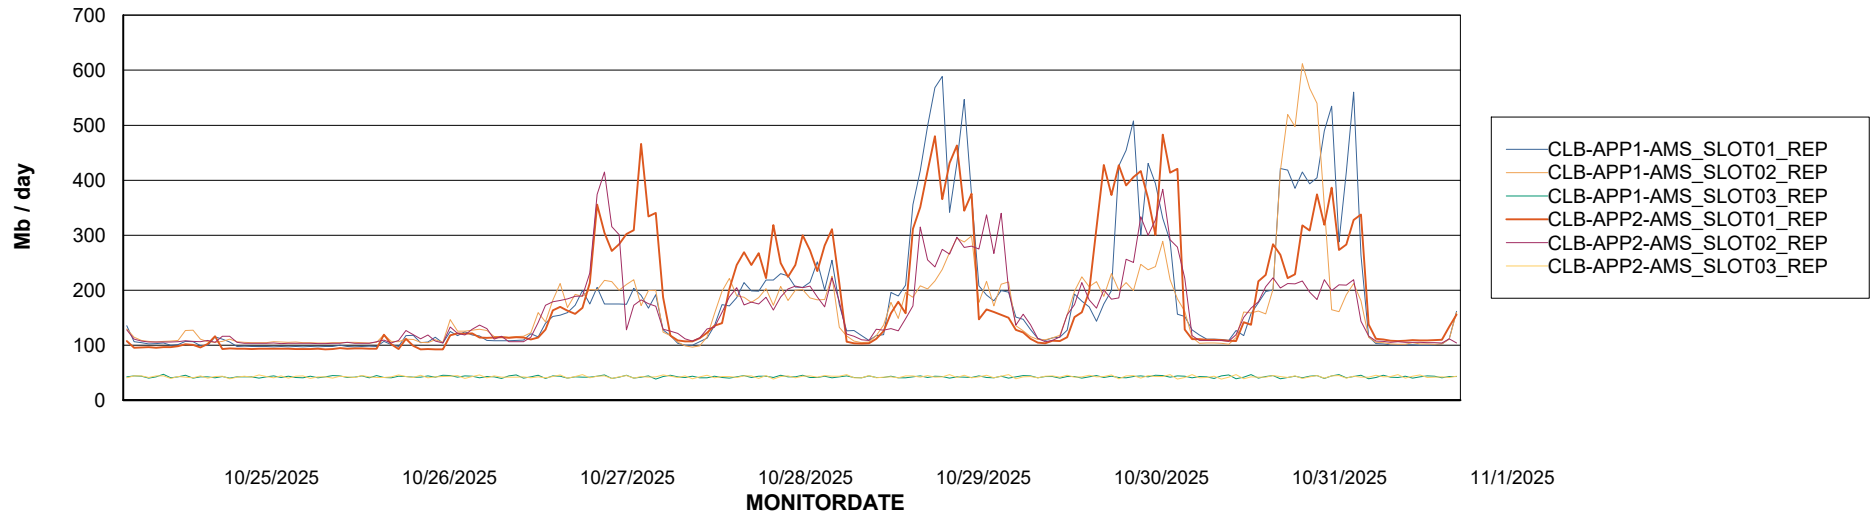

Avg memory used per ABS Server Service

Avg users per day per ABS server

Weekly SLA Customer Report

Customer: CLB OCI AMS Production
Database ID: 196

ABSSolute Application ReportServer Services

Avg memory used per ReportServer Service