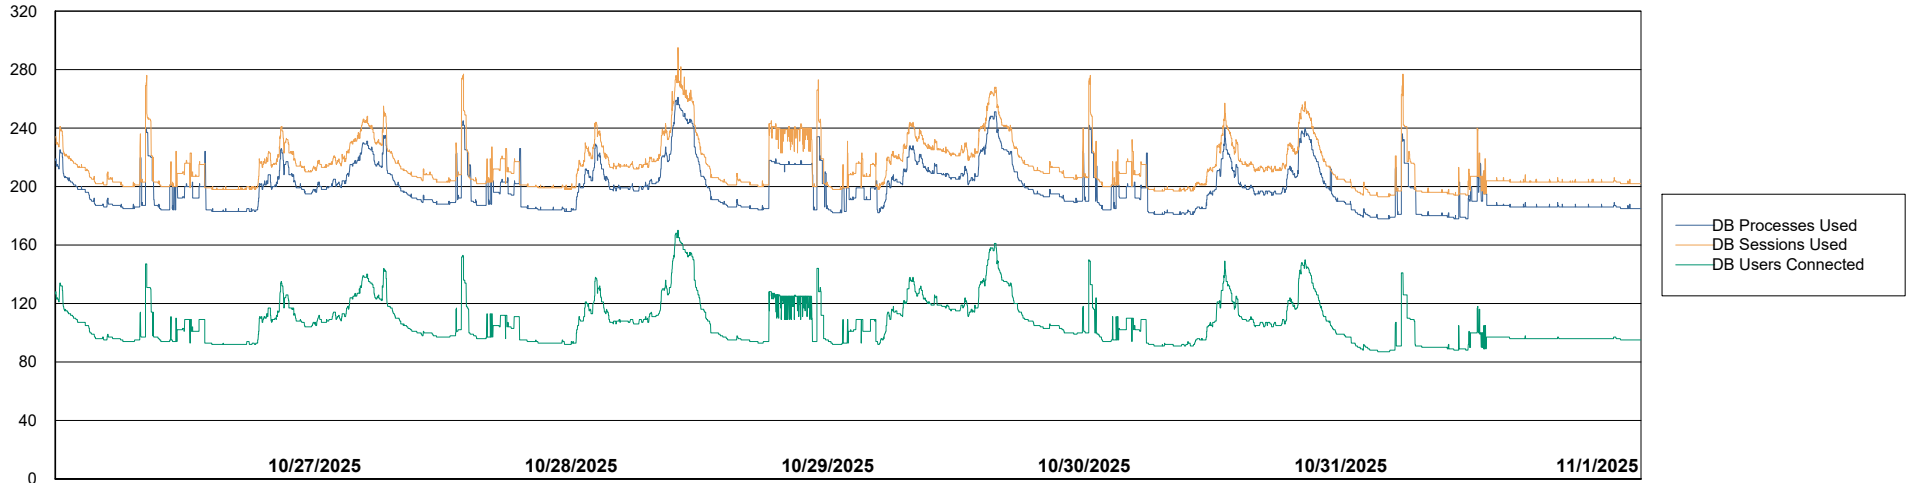

Database Performance AUJ_DB3_Primary