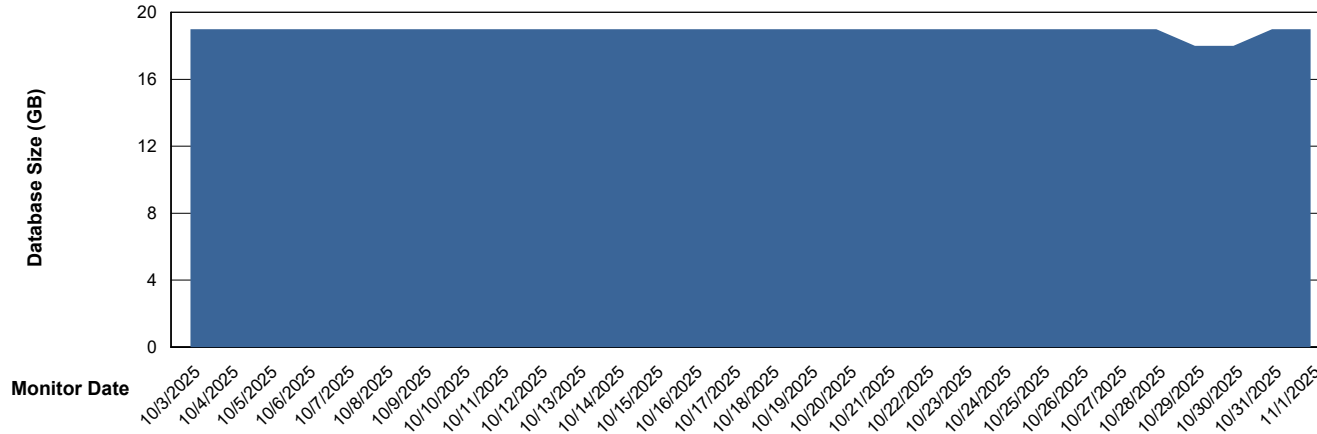

Customer AUJ_Production
Database ID 41

Database Performance AUJ_DB3_Primary

Weekly SLA Customer Report

Customer AUJ_Production
Database ID 41

DATABASE SIZE AUJ_ABSEM3_DB

Database growth over last month

DATABASE SIZE AUJ_BI3_DB

Database growth over last month

Weekly SLA Customer Report

Customer AUJ_Production
Database ID 41

DATABASE SIZE AUJ_DB3_Primary

Database growth over last month

Weekly SLA Customer Report

Customer AUJ_Production
Database ID 41