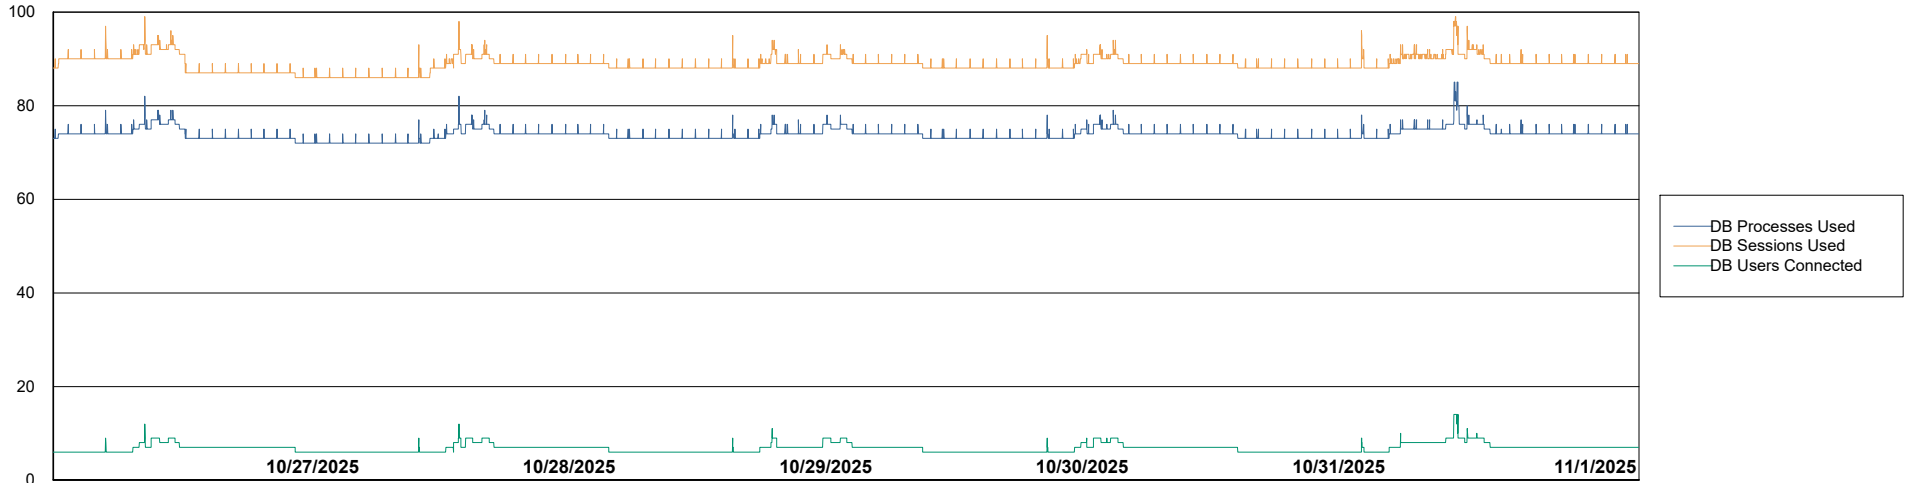

Weekly SLA Customer Report

Customer AUJ_Production
Database ID 41

Database Performance AUJ_ABSEM3_DB

Weekly SLA Customer Report

Customer AUJ_Production
Database ID 41

Database Performance AUJ_BI3_DB

Weekly SLA Customer Report