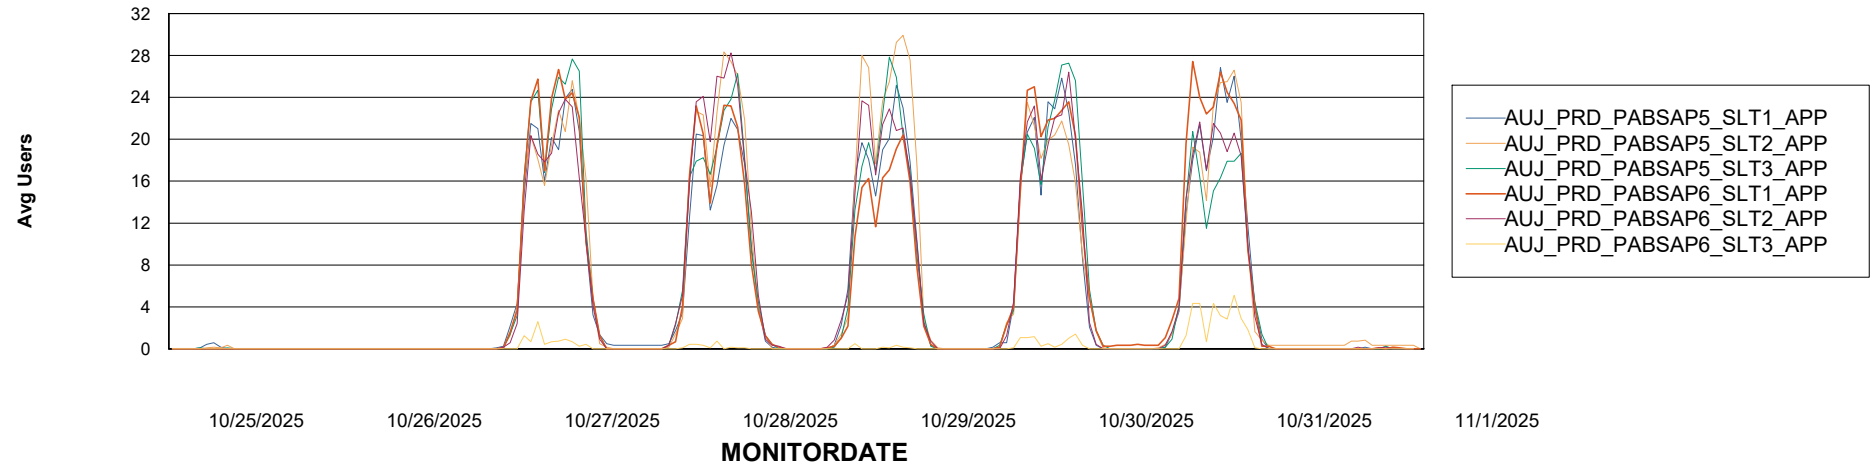

Weekly SLA Customer Report

Customer AUJ_Production
Database ID 41

ABSSolute Application Server Services

Avg memory used per ABS Server Service

Avg users per day per ABS server

Weekly SLA Customer Report

Customer AUJ_Production
Database ID 41