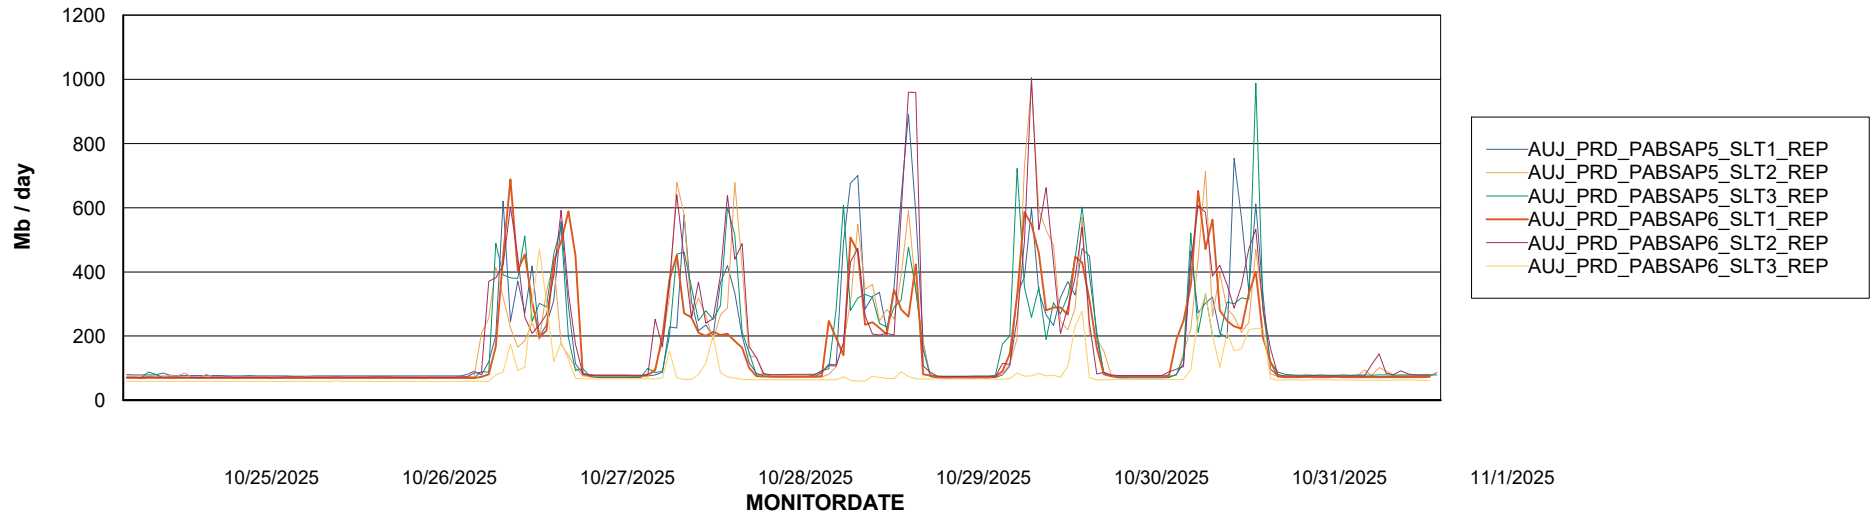

ABSSolute Application ReportServer Services

Avg memory used per ReportServer Service