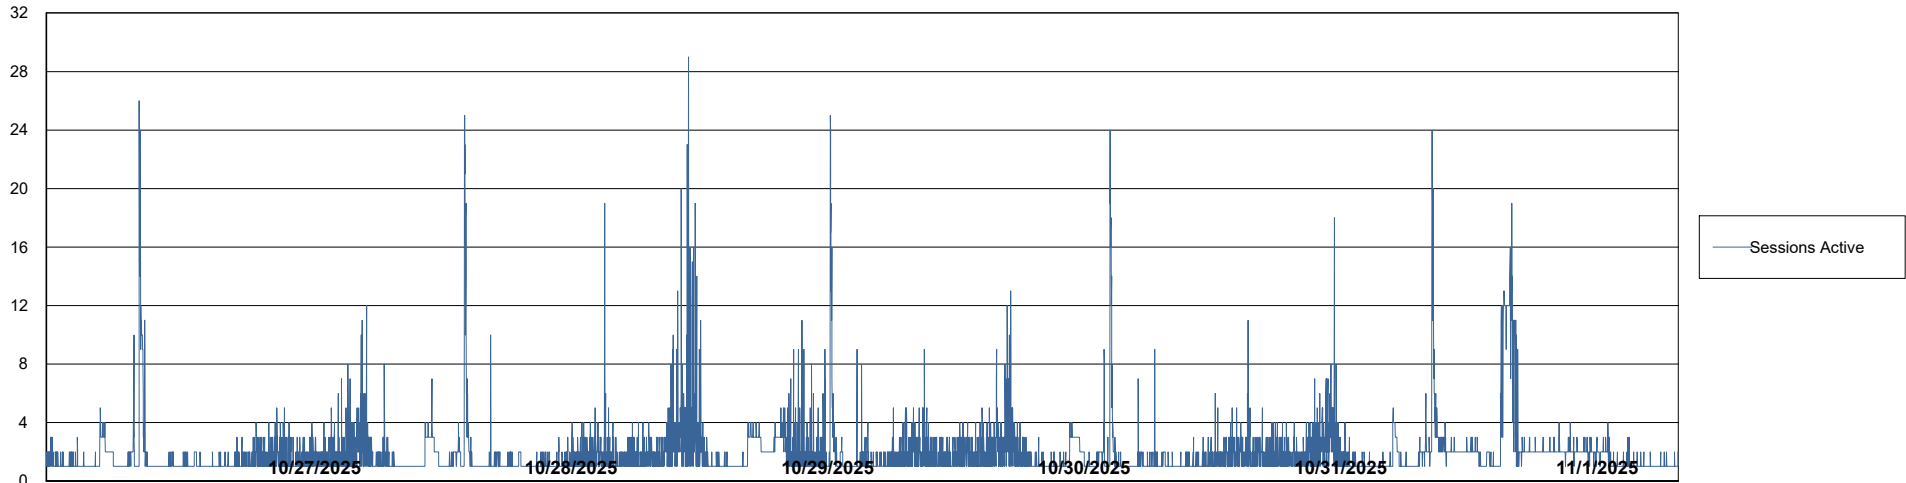

Database Performance AUJ_DB3_Primary