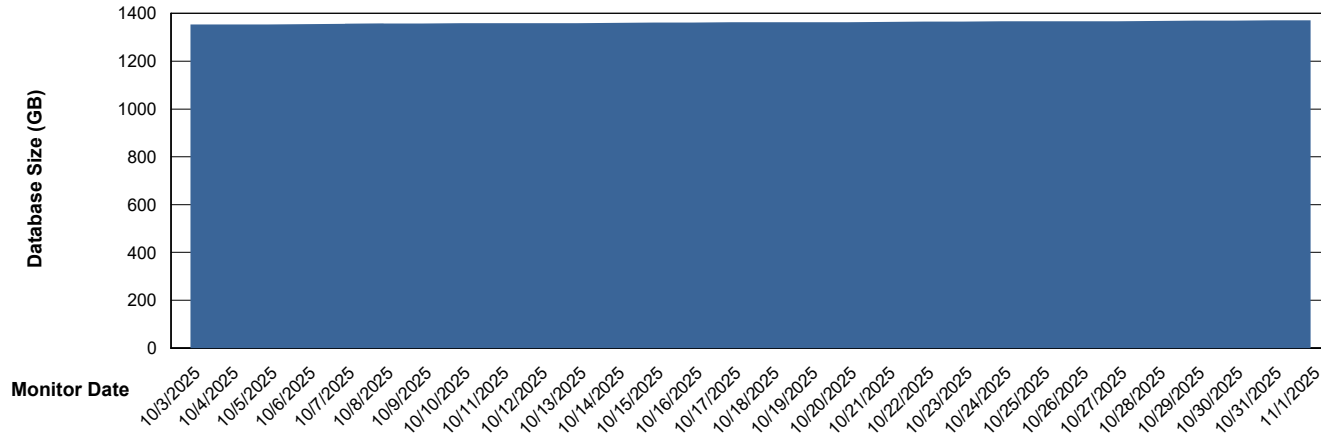

Database growth over last month

Weekly SLA Customer Report

Customer AUJ_Production
Database ID 41

DATABASE SIZE AUJ_DB3_Primary

Database growth over last month

Weekly SLA Customer Report

Customer AUJ_Production
Database ID 41