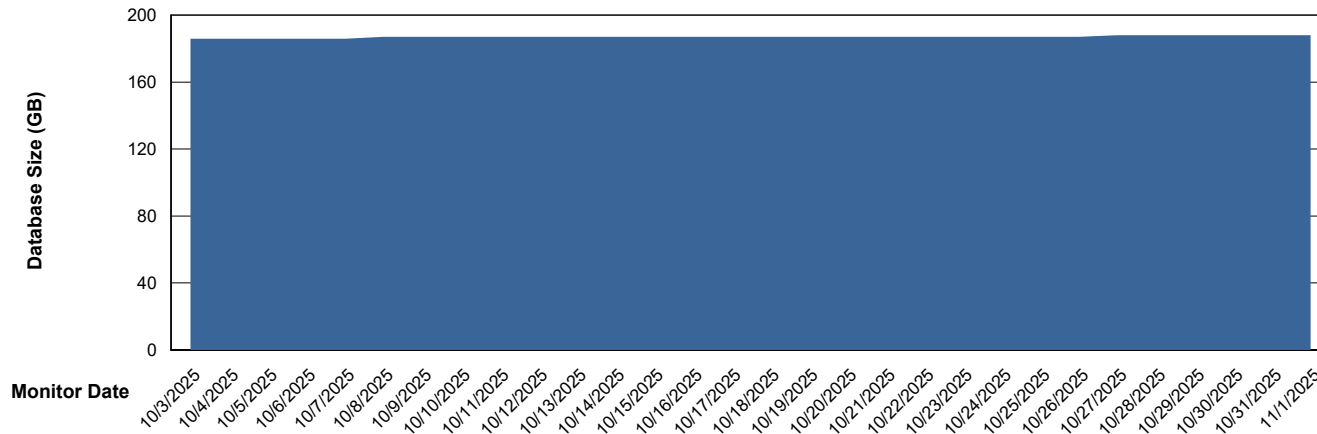

Customer AUJ_Production
Database ID 41

Database Performance AUJ_DB3_Primary

Weekly SLA Customer Report

Customer AUJ_Production
Database ID 41

DATABASE SIZE AUJ_ABSEM3_DB

Database growth over last month

DATABASE SIZE AUJ_BI3_DB

Database growth over last month

Weekly SLA Customer Report

Customer AUJ_Production
Database ID 41

DATABASE SIZE AUJ_DB3_Primary

Database growth over last month

Weekly SLA Customer Report

Customer AUJ_Production
Database ID 41