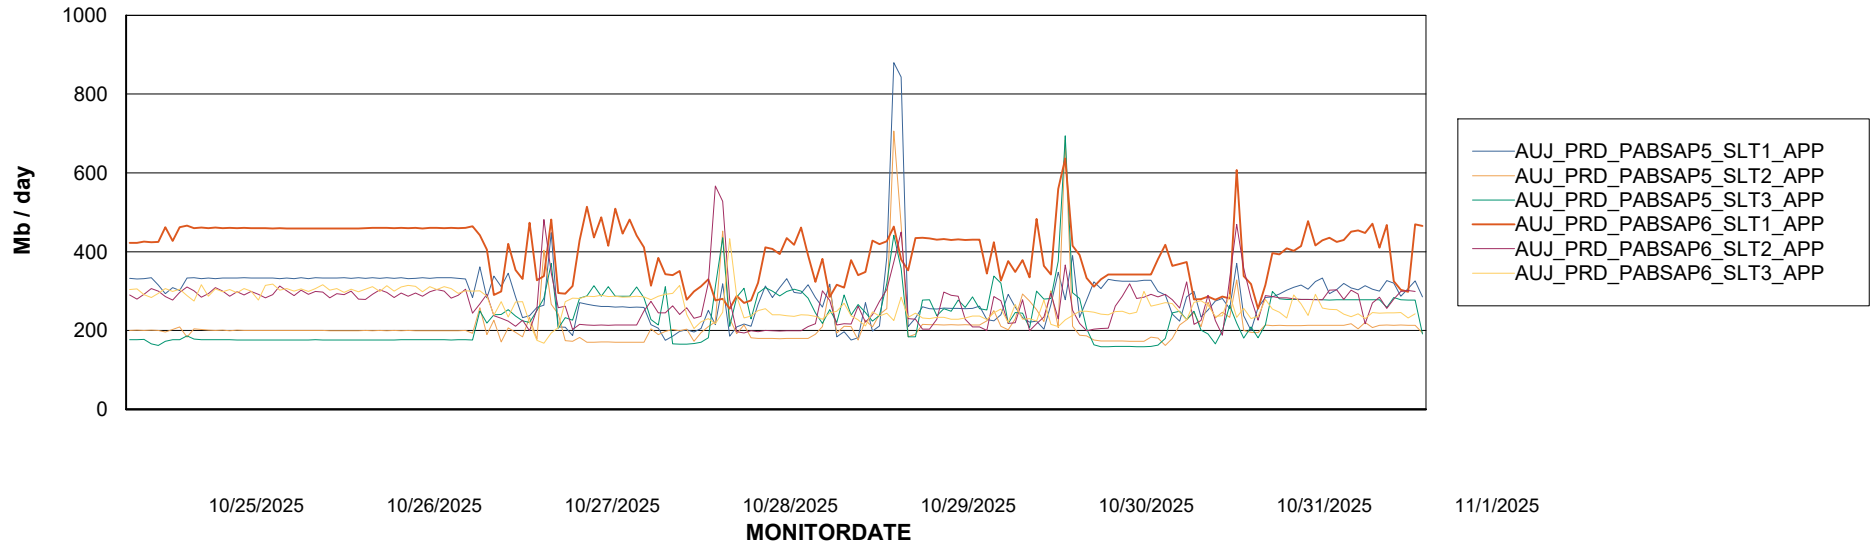

ABSSolute Application Server Services

Avg memory used per ABS Server Service