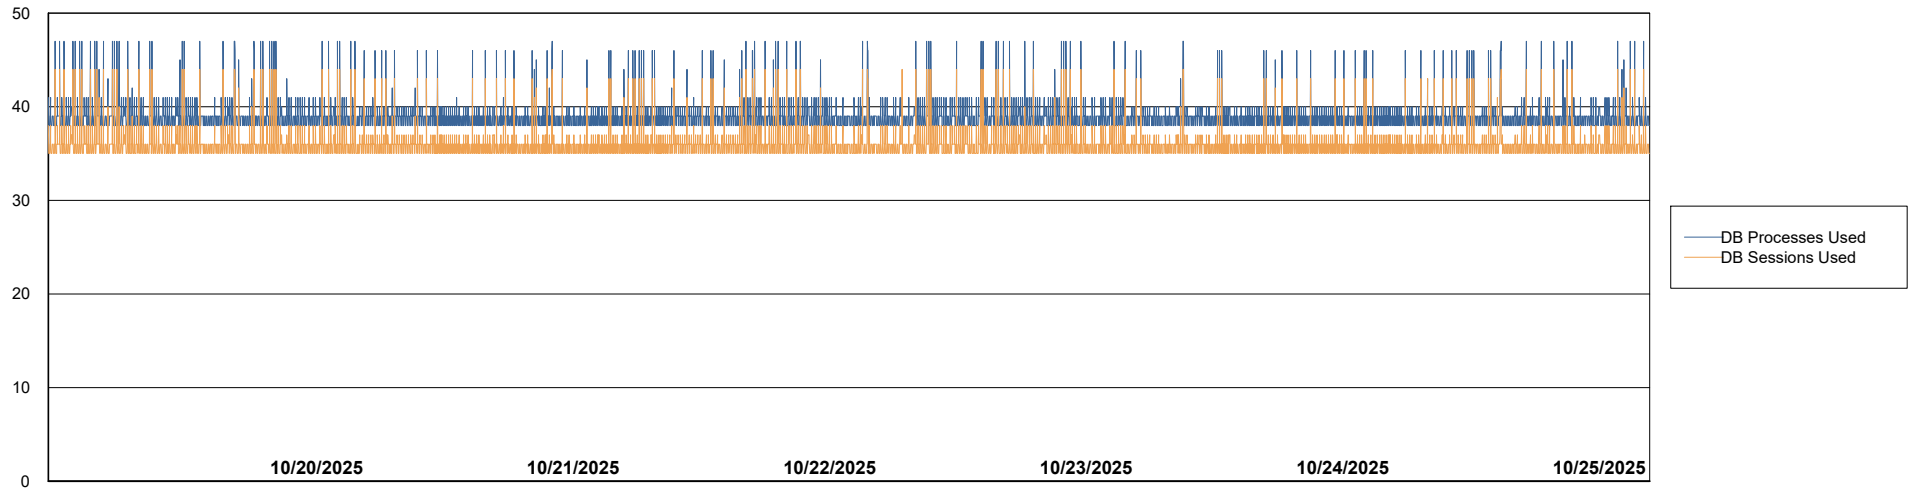

Database Performance VOS_PRD_ABSORA2-2022_HSBABS1

DB Processes Max 1,000