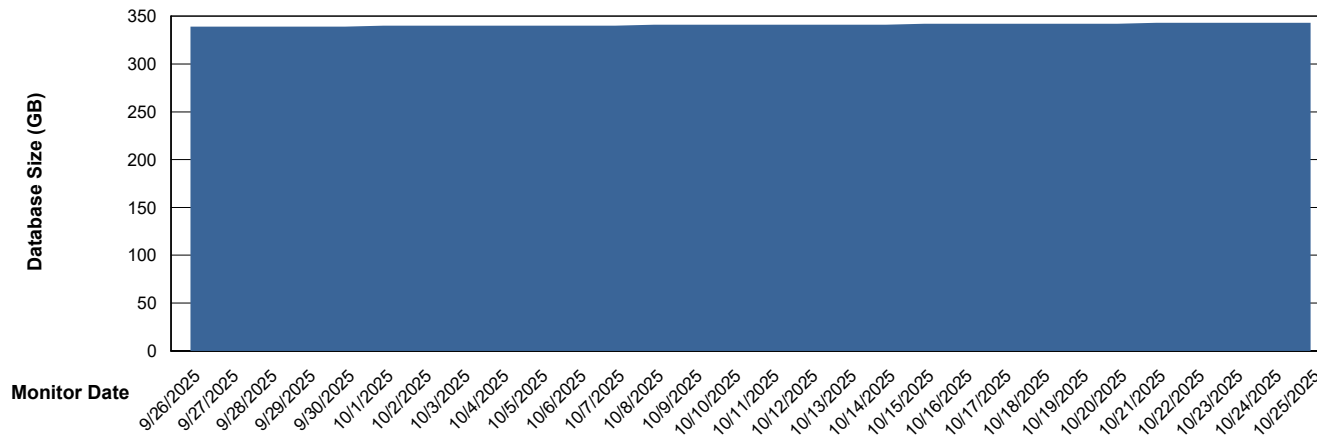

DB Processes Max 1,000

Weekly SLA Customer Report

Customer VOS_Production
Database ID 143

DATABASE SIZE VOS_PRD_ABSBI-2018_ABS1

Database growth over last month

DATABASE SIZE VOS_PRD_ABSBI-2025_ABS1

Database growth over last month