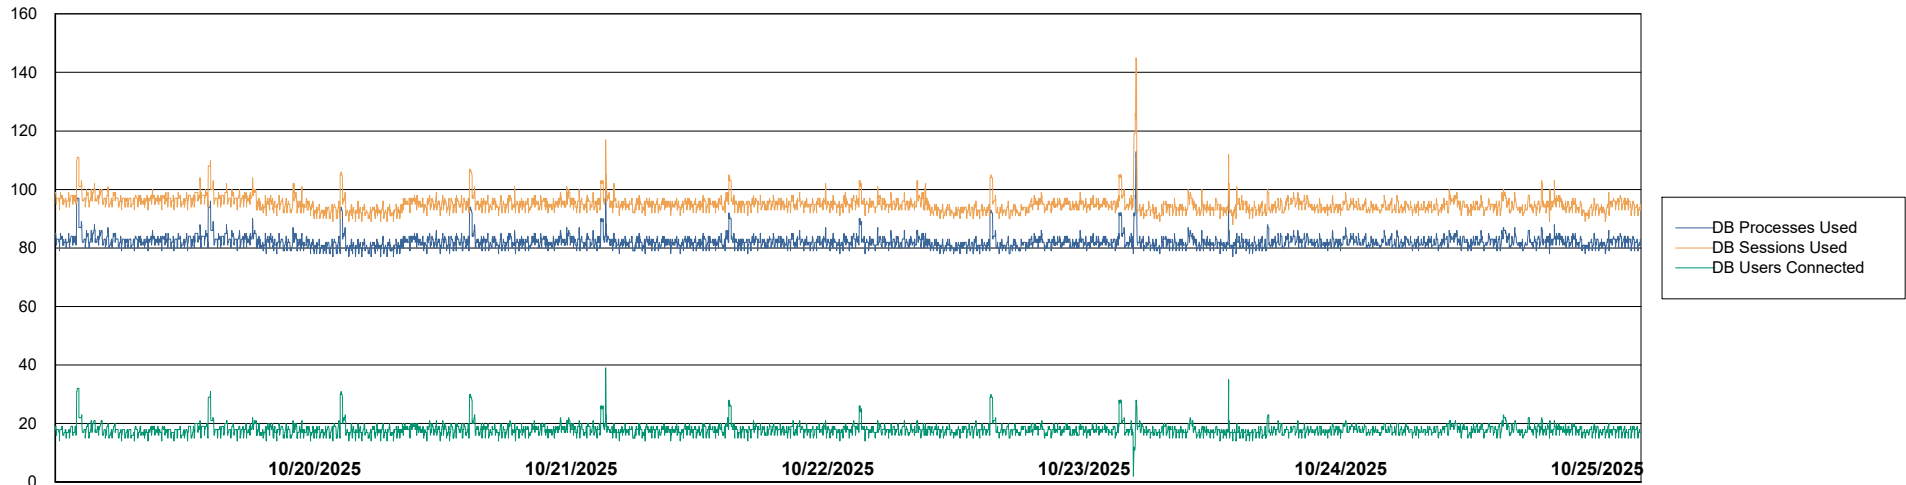

Weekly SLA Customer Report

Customer VOS_Production
Database ID 143

Database Performance VOS_PRD_ABSBI-2018_ABS1

Weekly SLA Customer Report

Customer VOS_Production
Database ID 143

Database Performance VOS_PRD_ABSBI-2025_ABS1