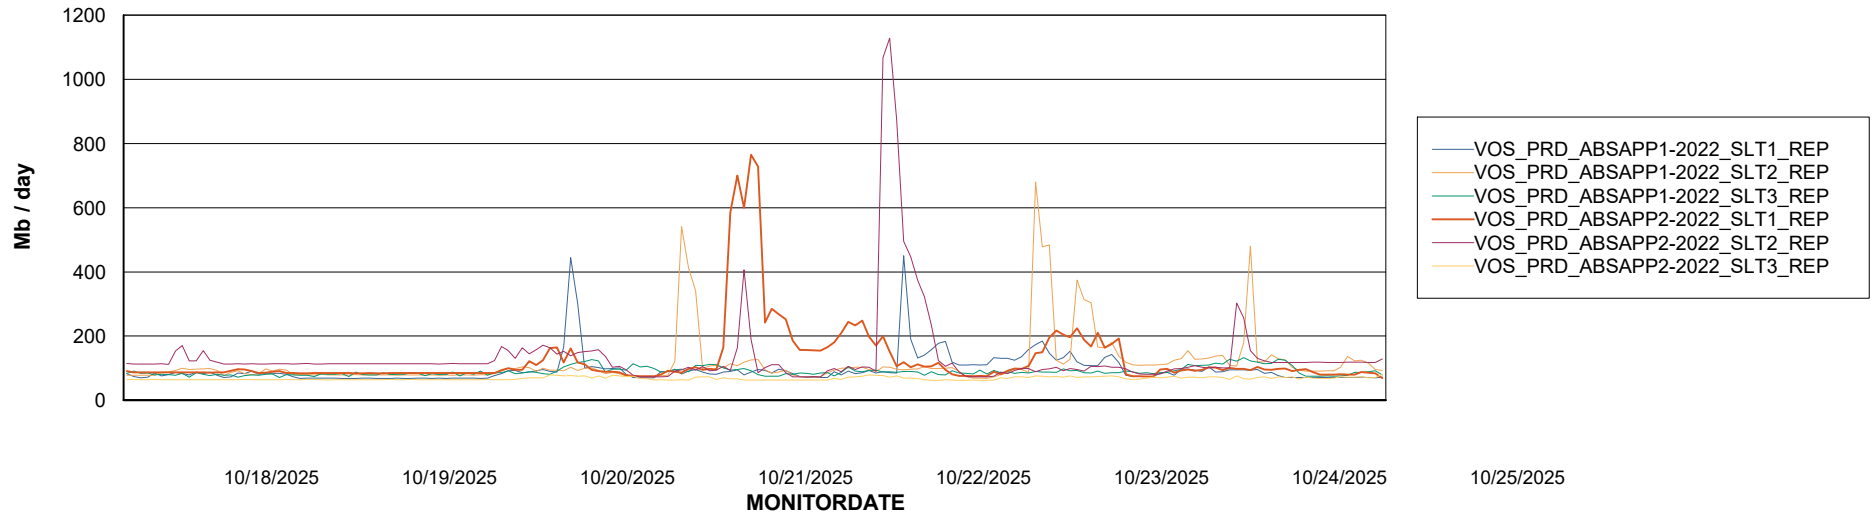

Avg memory used per ABS Server Service

Avg users per day per ABS server

Weekly SLA Customer Report

Customer VOS_Production
Database ID 143

ABSSolute Application ReportServer Services

Avg memory used per ReportServer Service