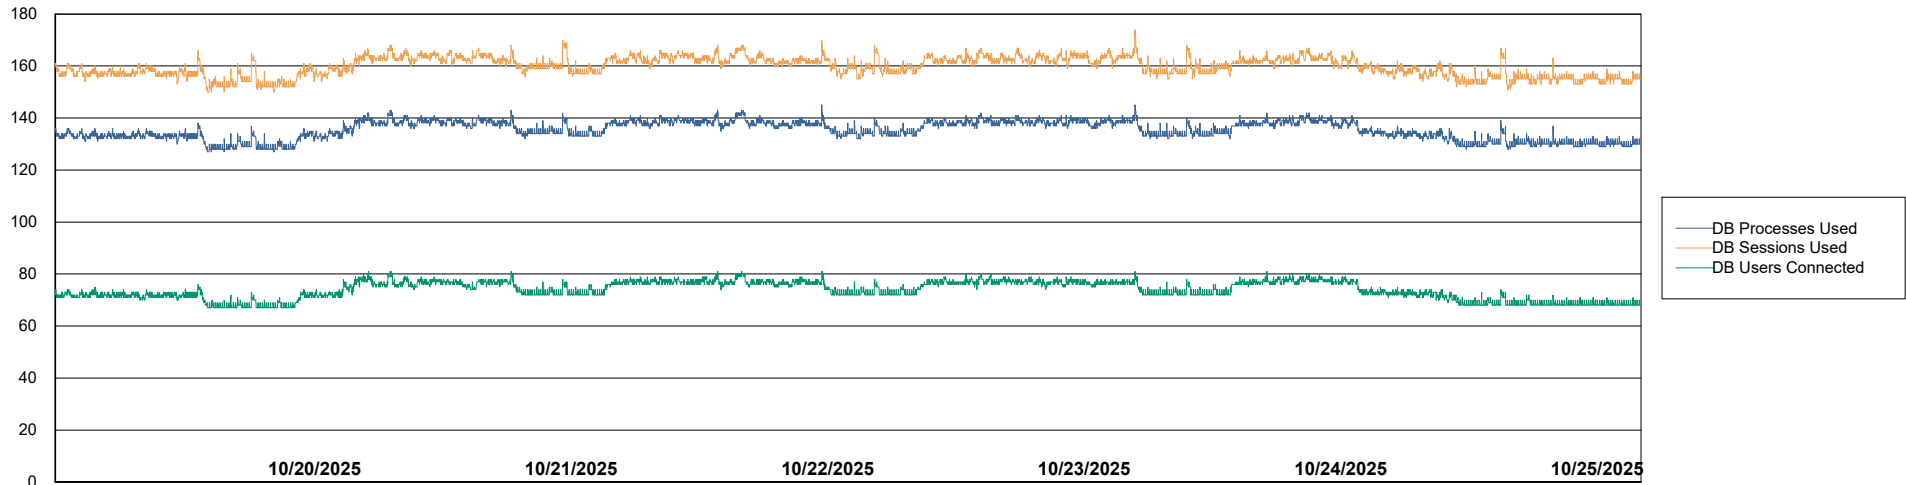

Database Performance VOS_PRD_ABSORA1-2022_ABS1