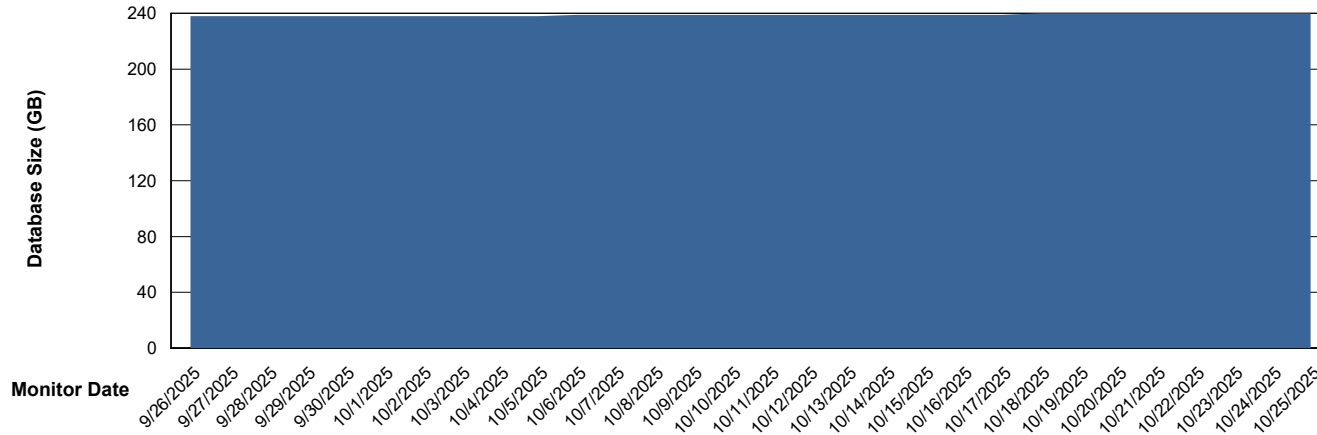

DB Processes Max 1,000

Weekly SLA Customer Report

Customer VOS_Production
Database ID 143

DATABASE SIZE VOS_PRD_ABSBI-2018_ABS1

Database growth over last month

DATABASE SIZE VOS_PRD_ABSBI-2025_ABS1

Database growth over last month