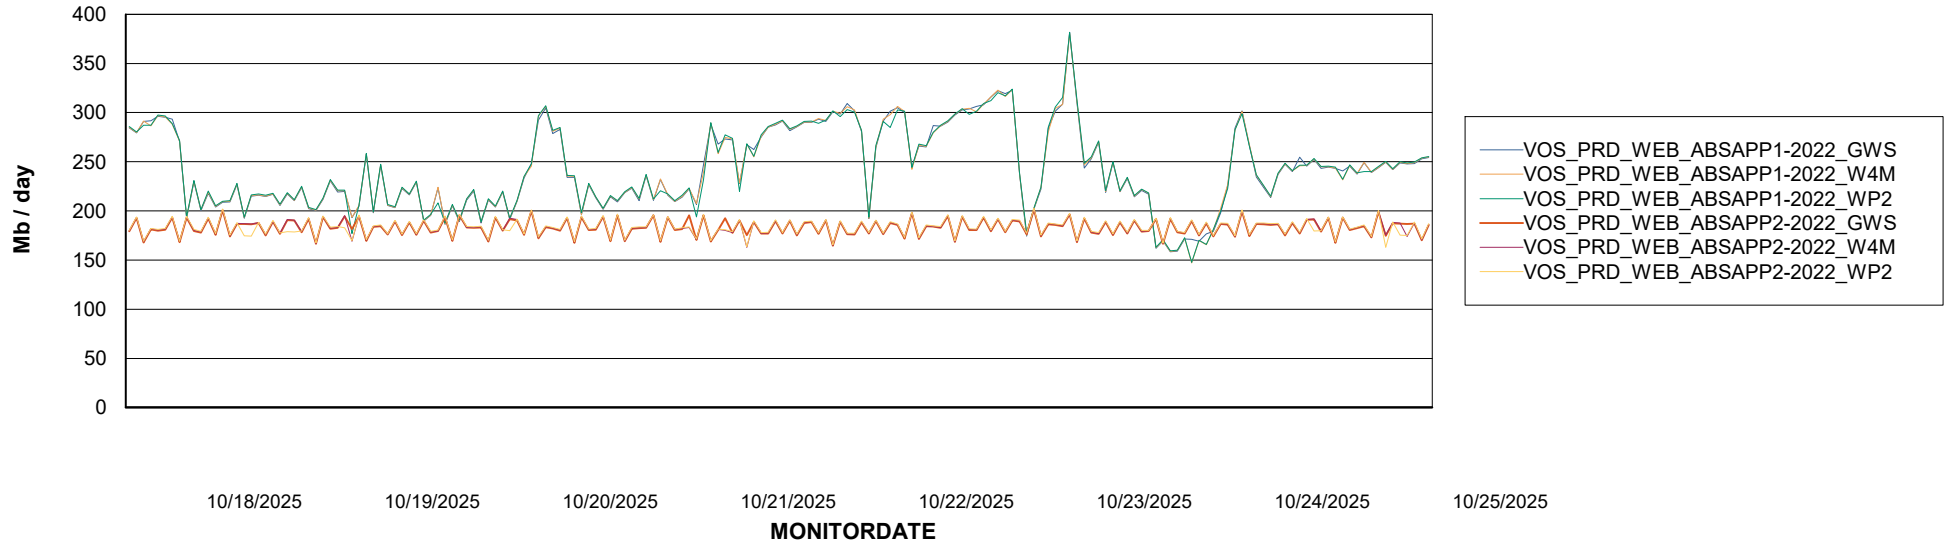

ABSSolute Web Component Services

Avg memory used per ABS Web component