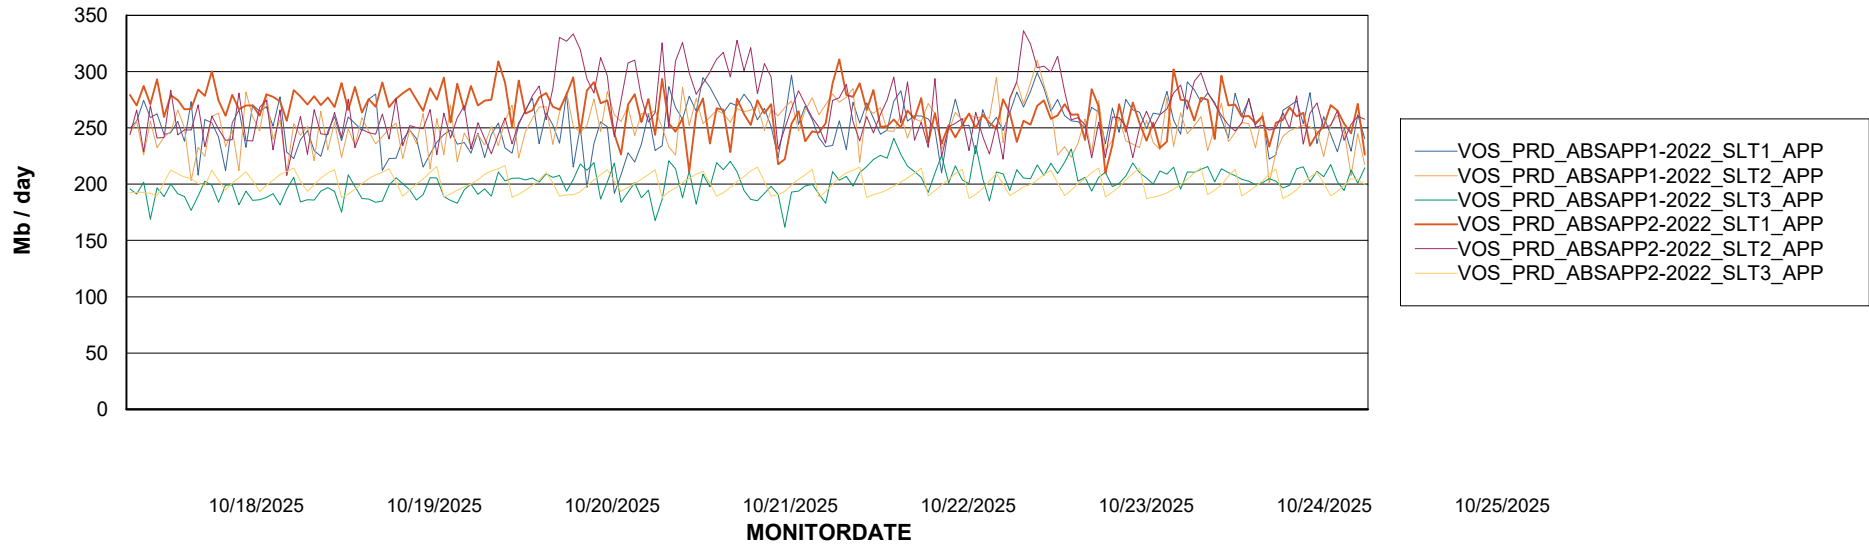

ABSSolute Application Server Services

Avg memory used per ABS Server Service