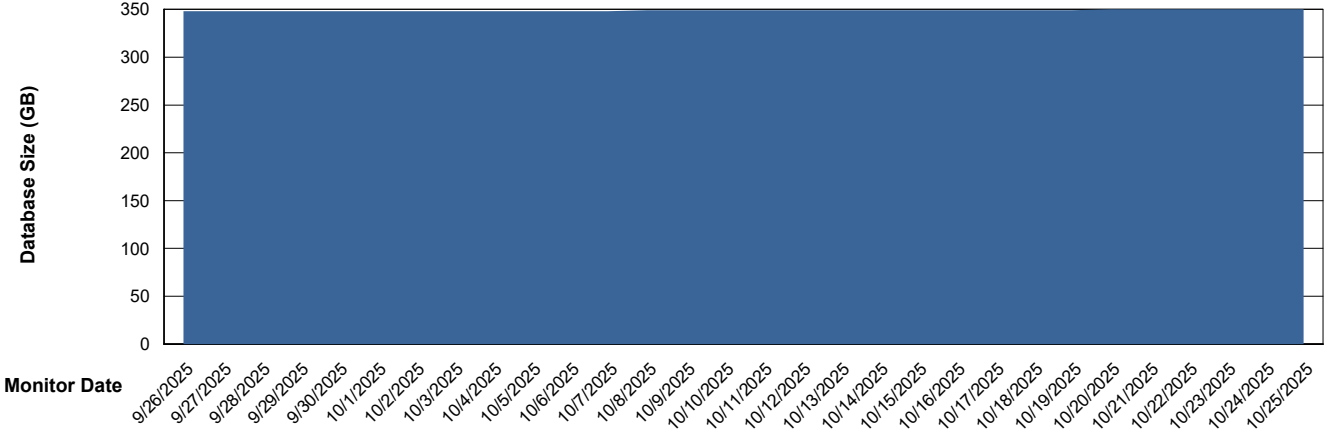

DATABASE SIZE VOS_PRD_ABSORA1-2022_ABS1

Database growth over last month