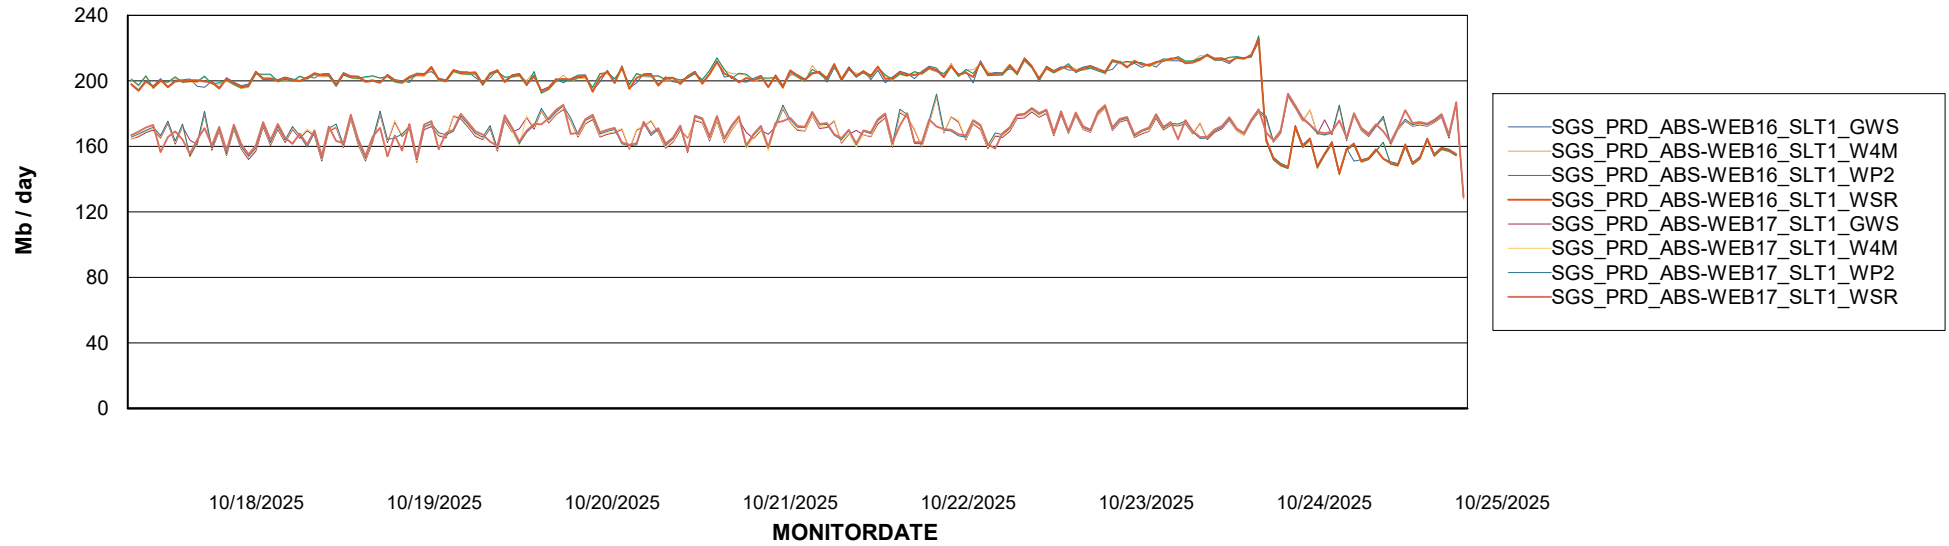

ABSSolute Application ReportServer Services

Avg memory used per ReportServer Service

Weekly SLA Customer Report

Customer SGS_Production
Database ID 224

ABSSolute Web Component Services

Avg memory used per ABS Web component