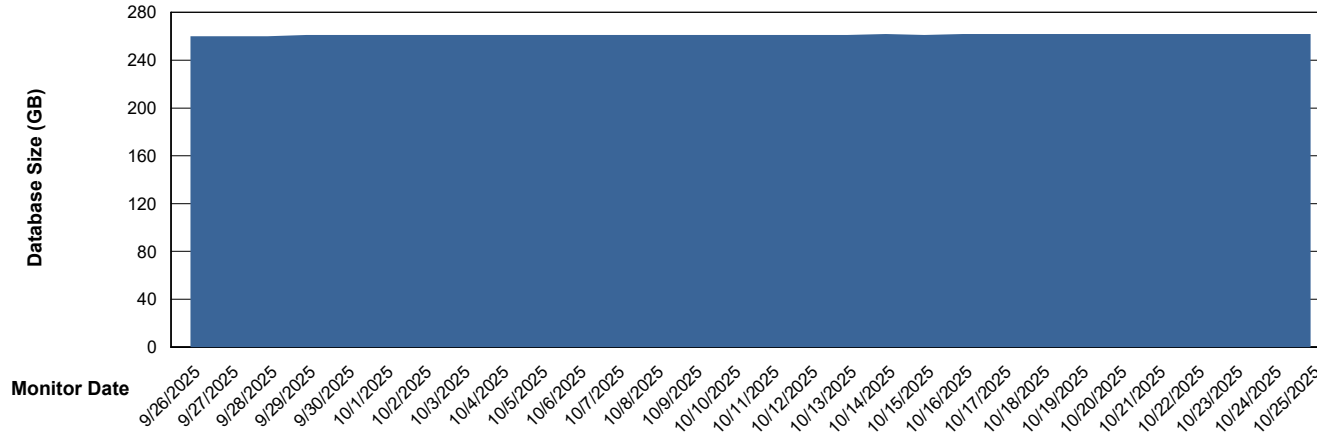

DATABASE SIZE SGS_PRD_ABS-BI02_ABS1

Database growth over last month