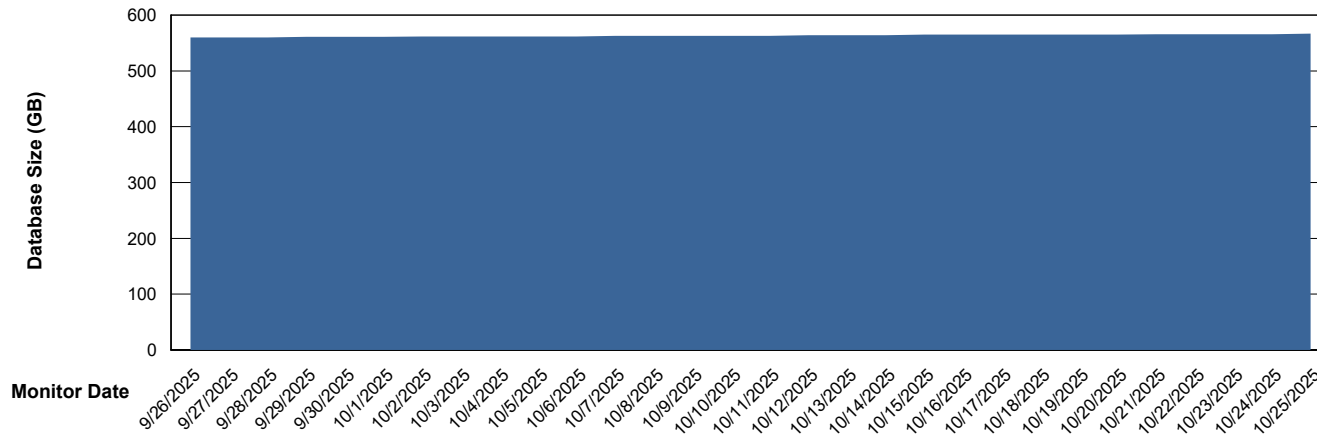

DATABASE SIZE SGS_PRD_ABS-DB16_ABS1

Database growth over last month