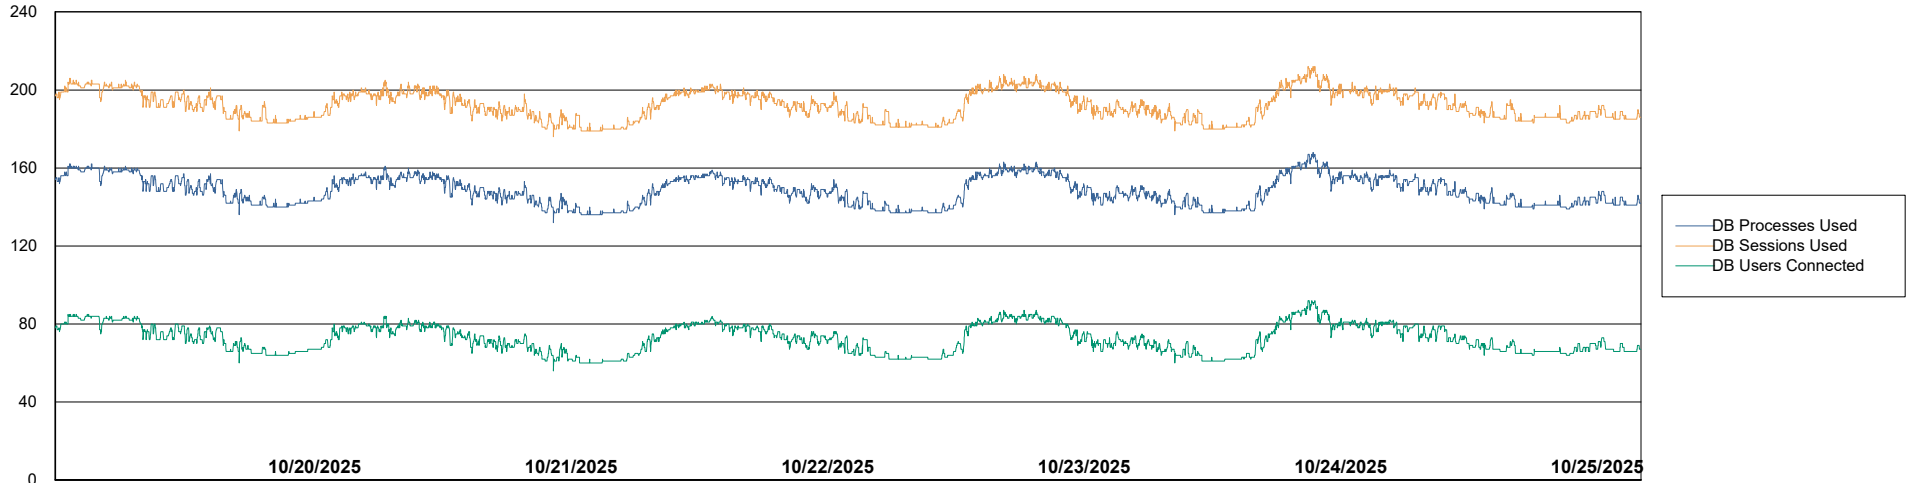

Weekly SLA Customer Report

Customer SGS_Production
Database ID 224

Database Performance SGS_PRD_ABS-BI02_ABS1

Weekly SLA Customer Report

Customer SGS_Production
Database ID 224

Database Performance SGS_PRD_ABS-DB16_ABS1