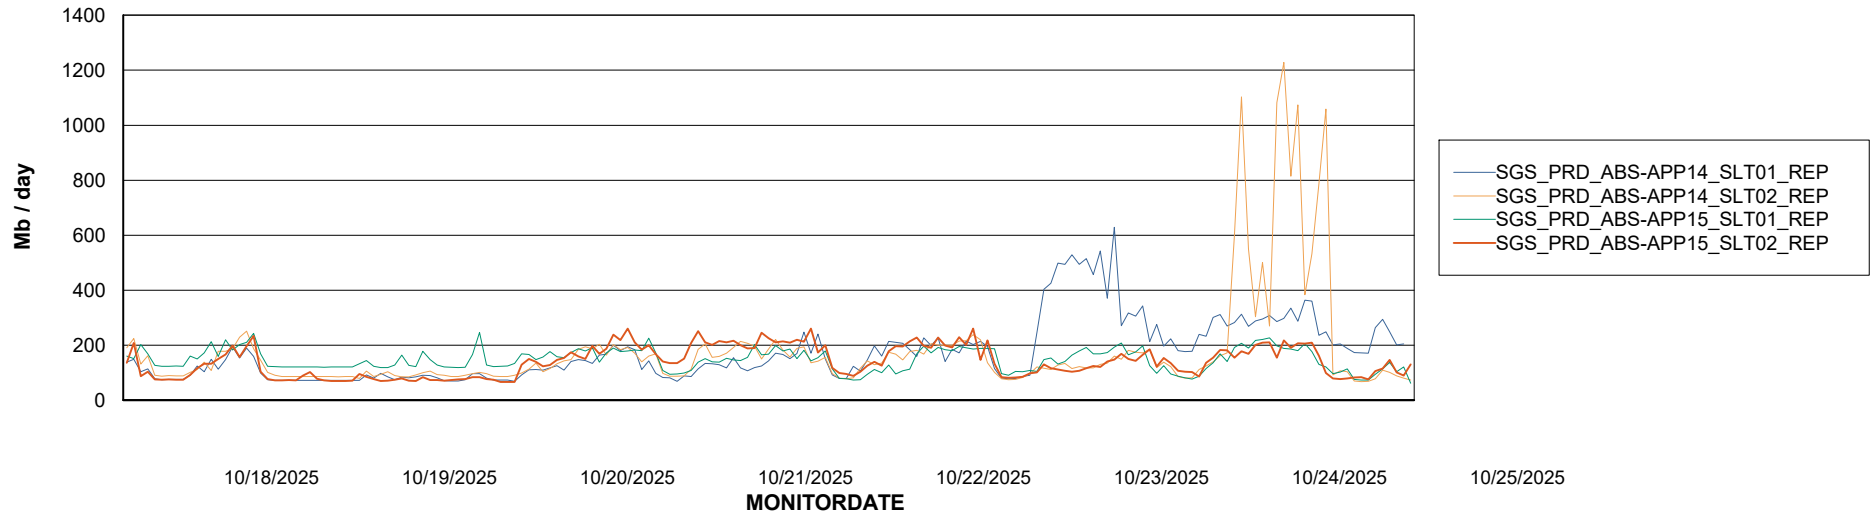

ABSSolute Application ReportServer Services

Avg memory used per ReportServer Service