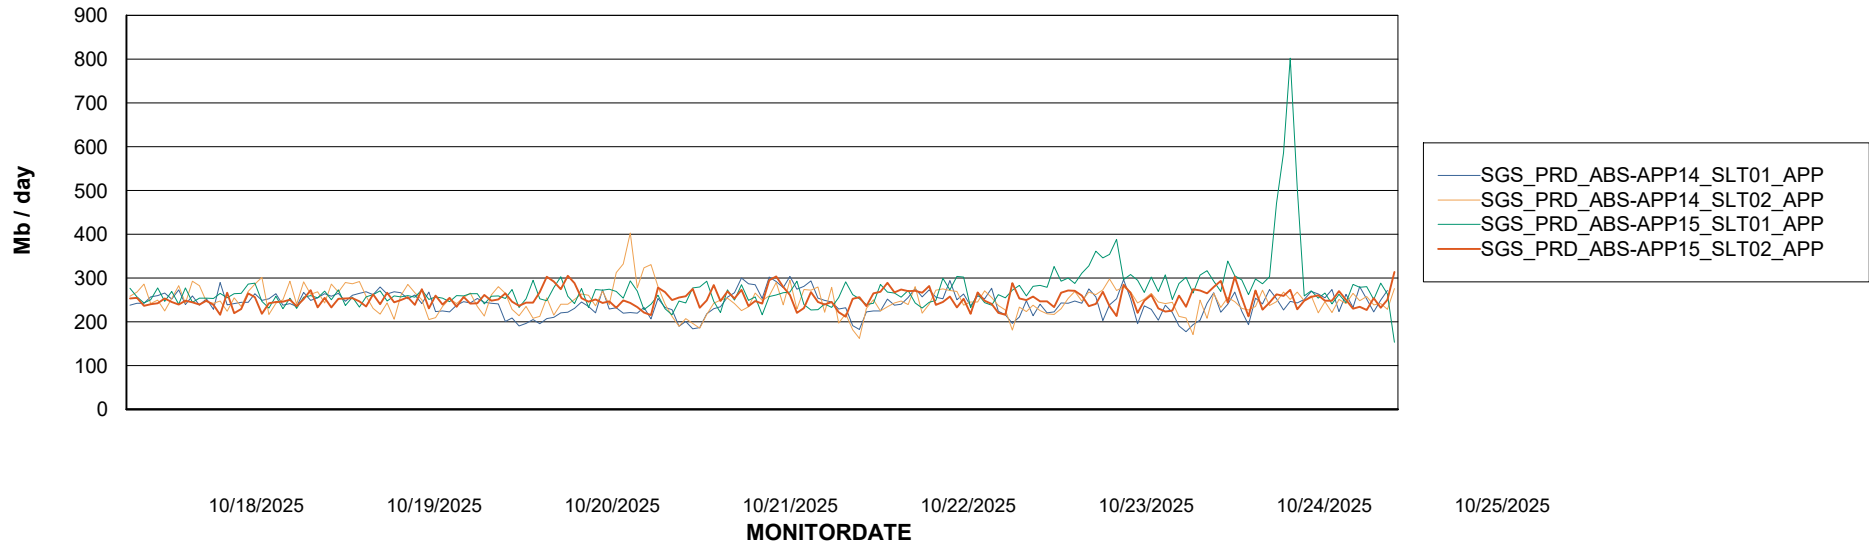

ABSSolute Application Server Services

Avg memory used per ABS Server Service