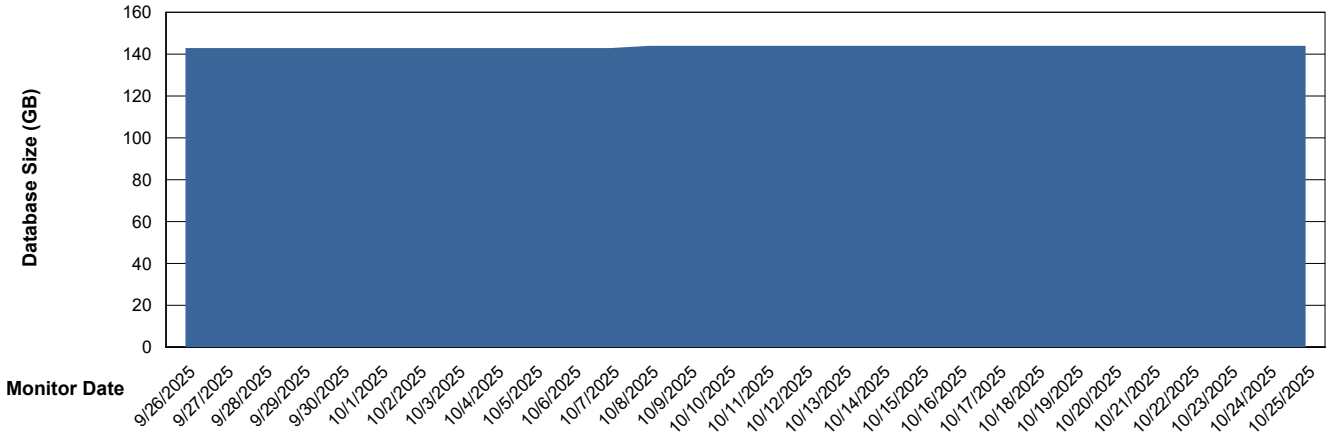

Database growth over last month

Database Tablespace RSS_PRD_SV1364_PRD_ABS1

Date	Tablespace Name	Filesize (Gb)	Usedsize (Gb)	Percentage free
10/25/2025	ABSDATA	71	59	17
	INDX	96	80	17
10/24/2025	ABSDATA	71	59	17
	INDX	96	80	17
10/23/2025	ABSDATA	71	59	17
	INDX	95	80	16
10/22/2025	ABSDATA	71	59	17
	INDX	95	80	16
10/21/2025	ABSDATA	71	59	17
	INDX	95	80	16
10/20/2025	ABSDATA	71	59	17
	INDX	95	80	16
10/19/2025	ABSDATA	71	59	17
	INDX	95	80	16