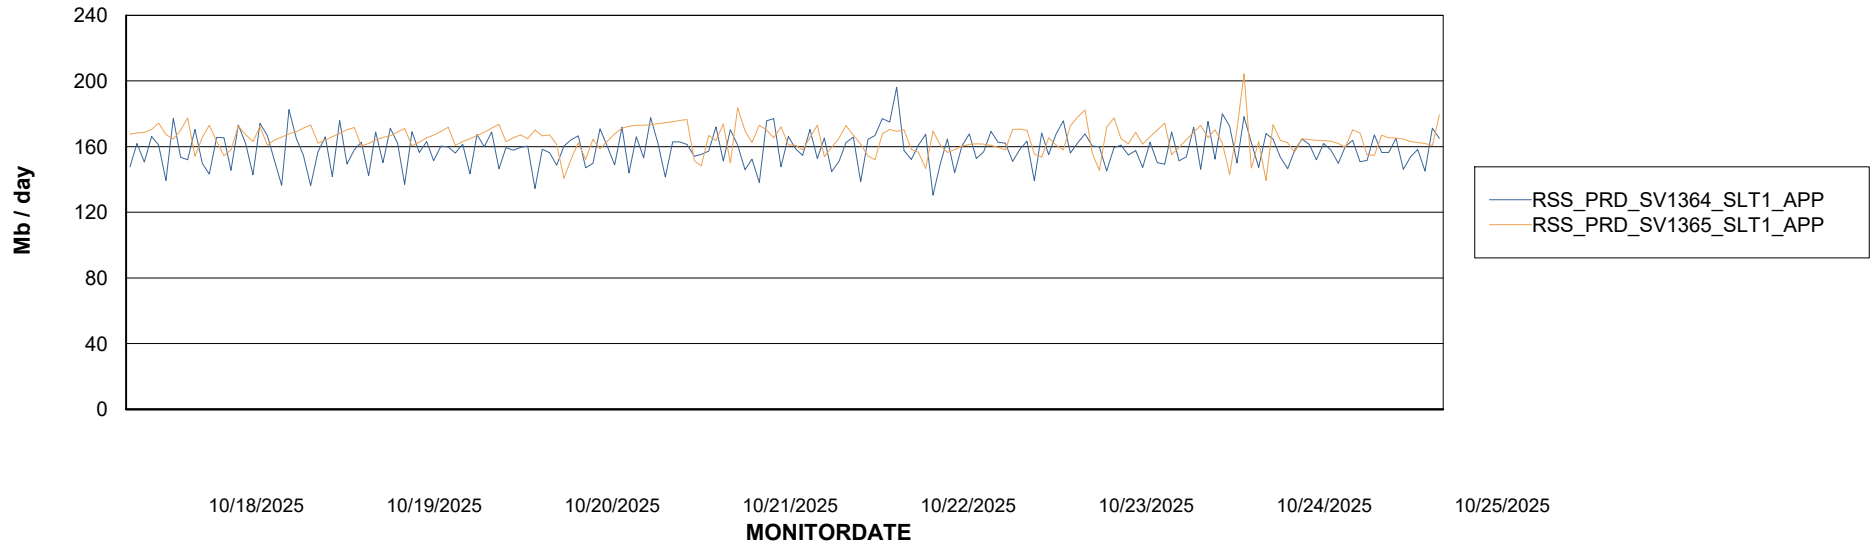

ABSSolute Application Server Services

Avg memory used per ABS Server Service