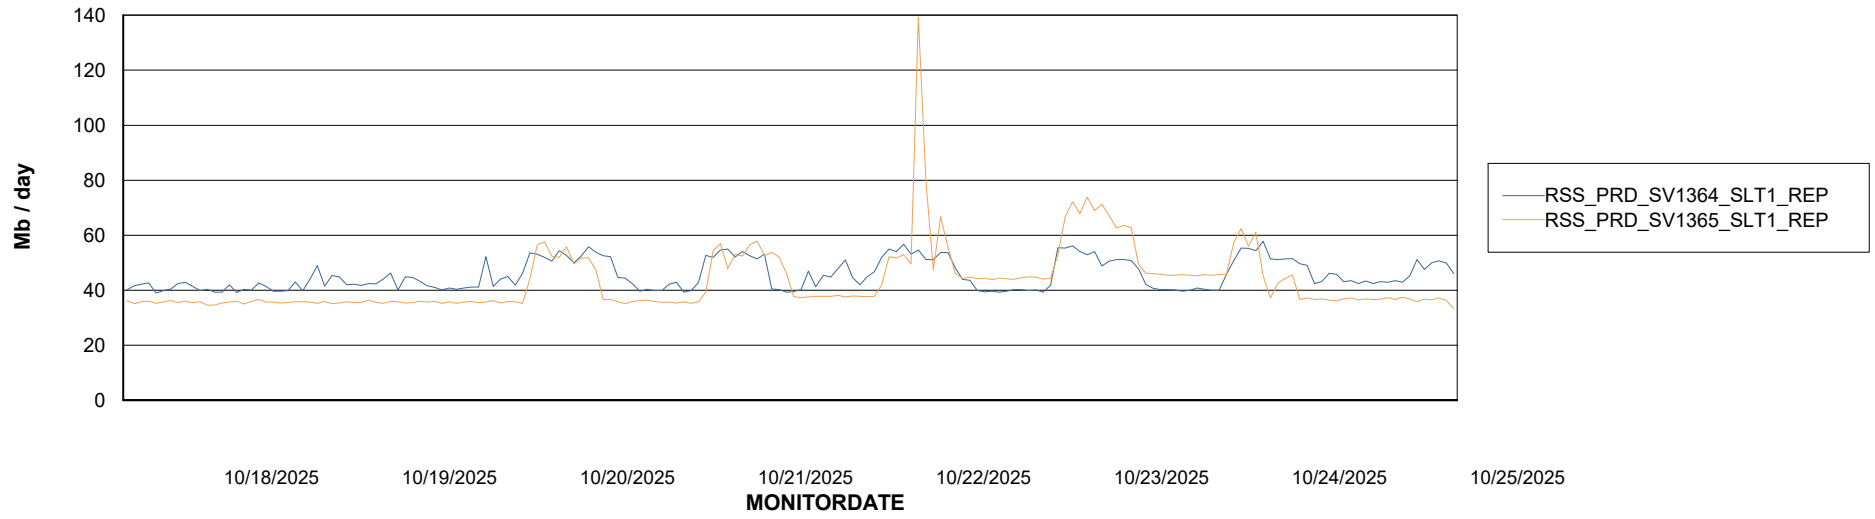

ABSSolute Application ReportServer Services

Avg memory used per ReportServer Service