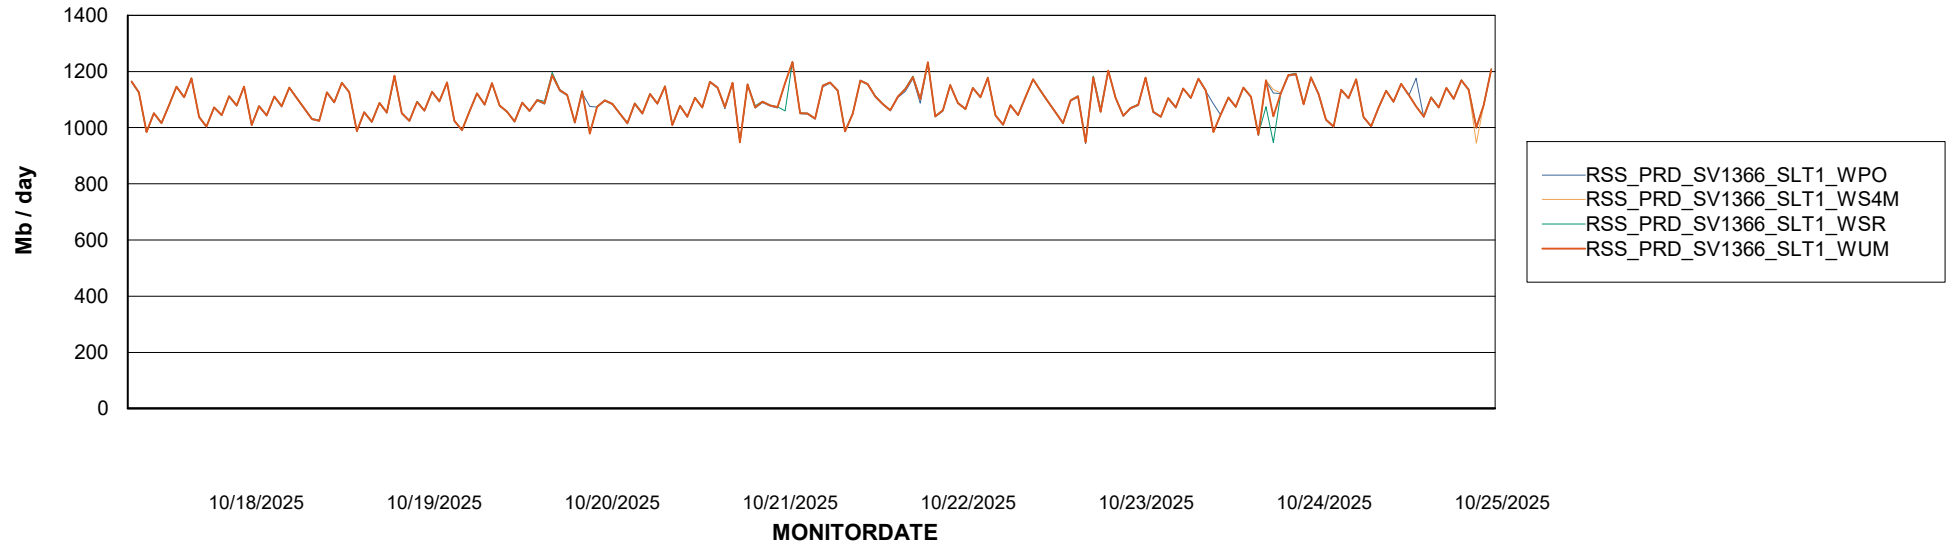

ABSSolute Web Component Services

Avg memory used per ABS Web component