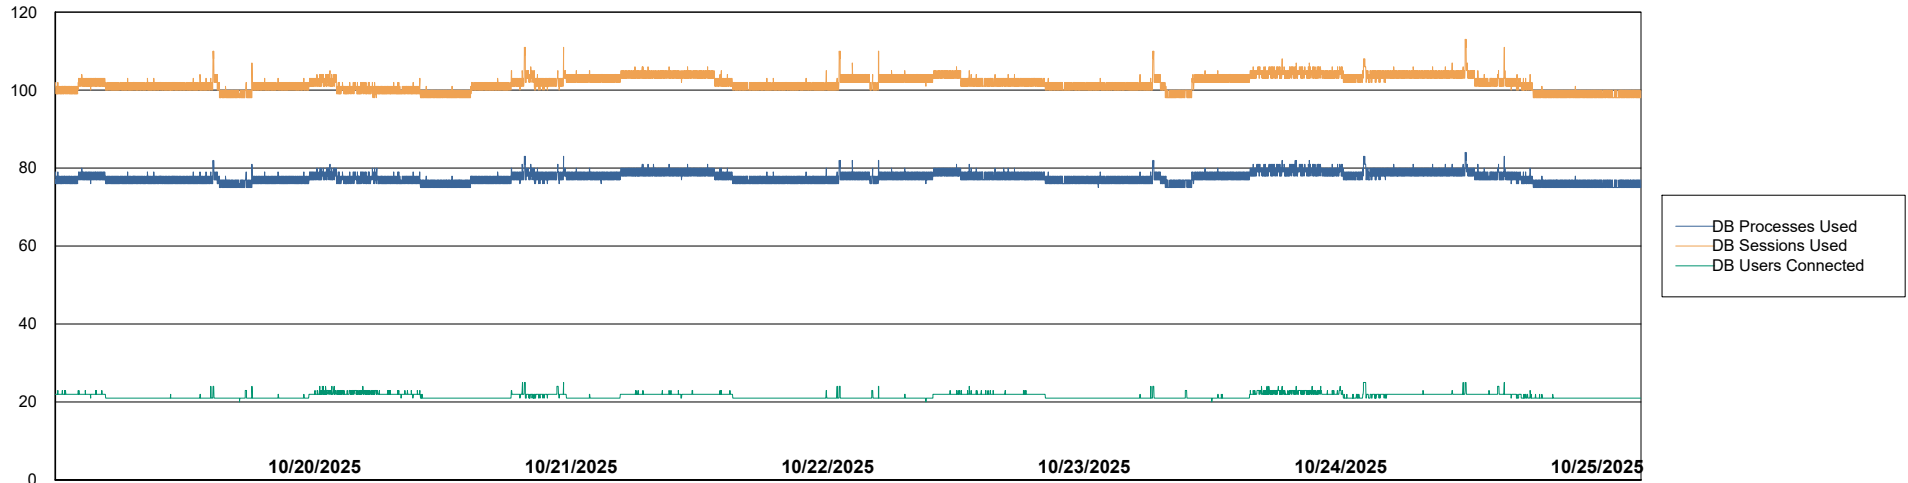

Database Performance RSS_PRD_SV1364_PRD_ABS1