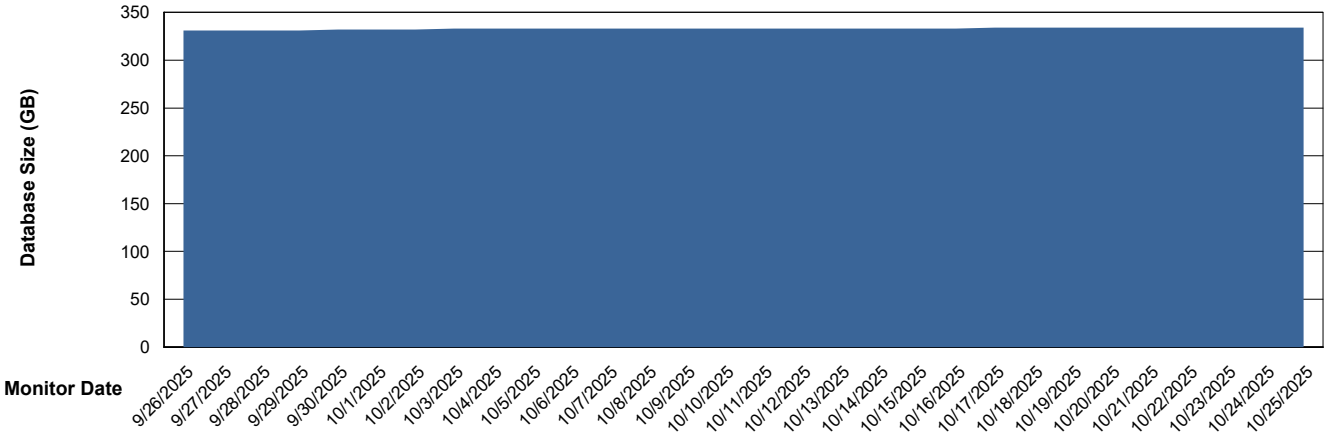

DB Processes Max 1,000

Weekly SLA Customer Report

Customer RFL_Production
 Database ID 36

DATABASE SIZE RFL_PRD_ABS01_DB

Database growth over last month

Database Tablespace RFL_PRD_ABS01_DB

Date	Tablespace Name	Filesize (Gb)	Usedsize (Gb)	Percentage free
10/25/2025	ABSDATA	121	92	24
	INDX	269	225	16
10/24/2025	ABSDATA	121	92	24
	INDX	269	225	16
10/23/2025	ABSDATA	121	92	24
	INDX	269	225	16
10/22/2025	ABSDATA	121	92	24
	INDX	269	225	16
10/21/2025	ABSDATA	121	92	24
	INDX	269	225	16
10/20/2025	ABSDATA	121	92	24
	INDX	269	225	16
10/19/2025	ABSDATA	121	92	24
	INDX	269	225	16

Weekly SLA Customer Report

Customer RFL_Production
Database ID 36

Standby Database Health RFL_Production

Recovery lag for last 7 days

Weekly SLA Customer Report

Customer RFL_Production
Database ID 36

ABSSolute Application Server Services