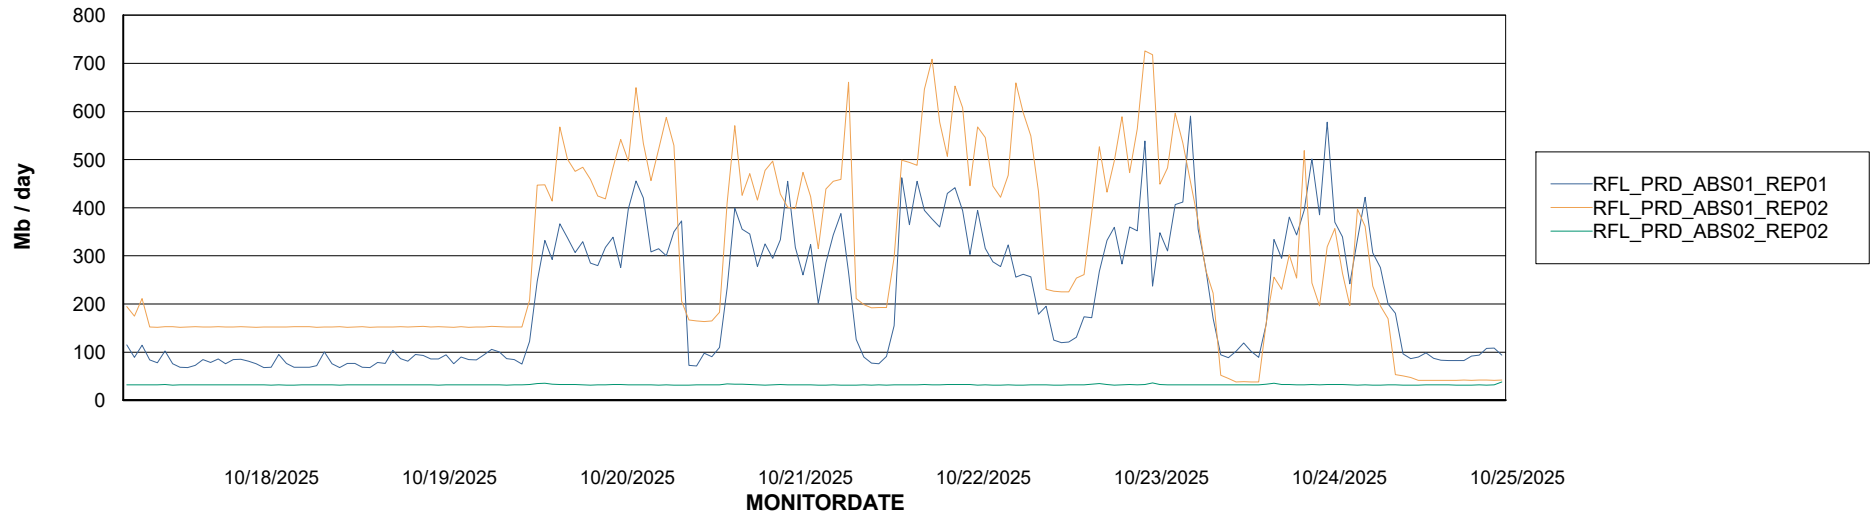

Avg memory used per ABS Server Service

Avg users per day per ABS server

Weekly SLA Customer Report

Customer RFL_Production
Database ID 36

ABSSolute Application ReportServer Services

Avg memory used per ReportServer Service