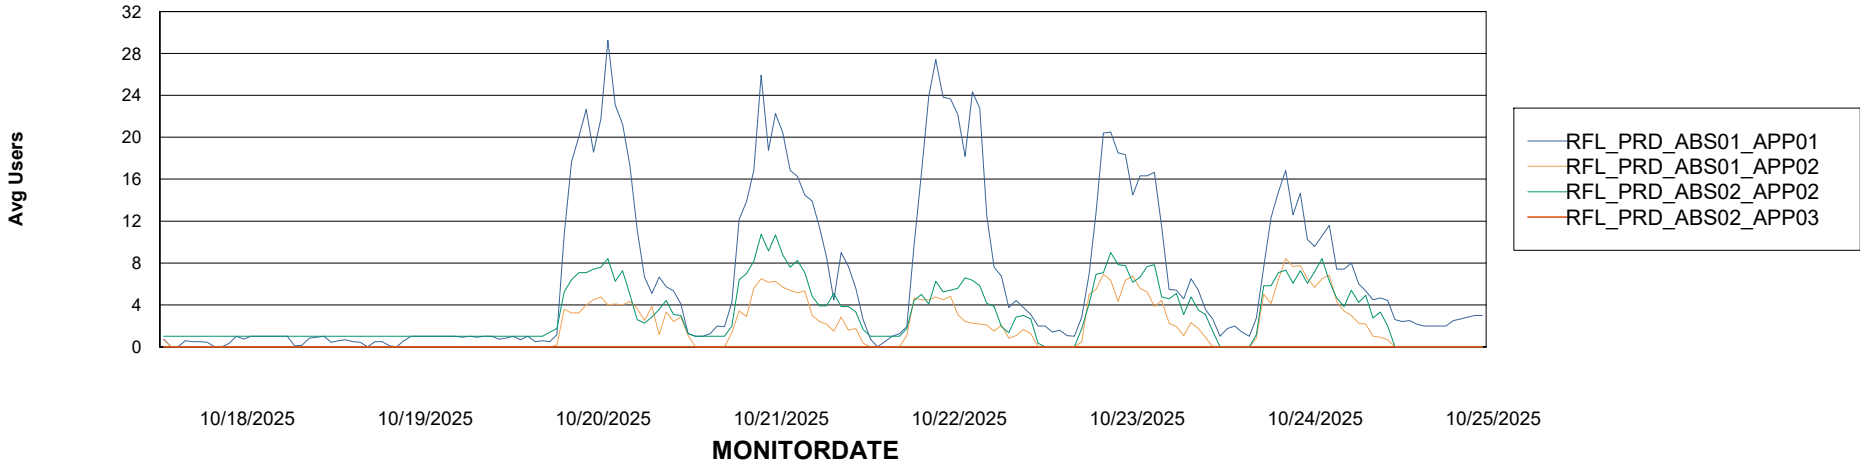

Avg users per day per ABS server