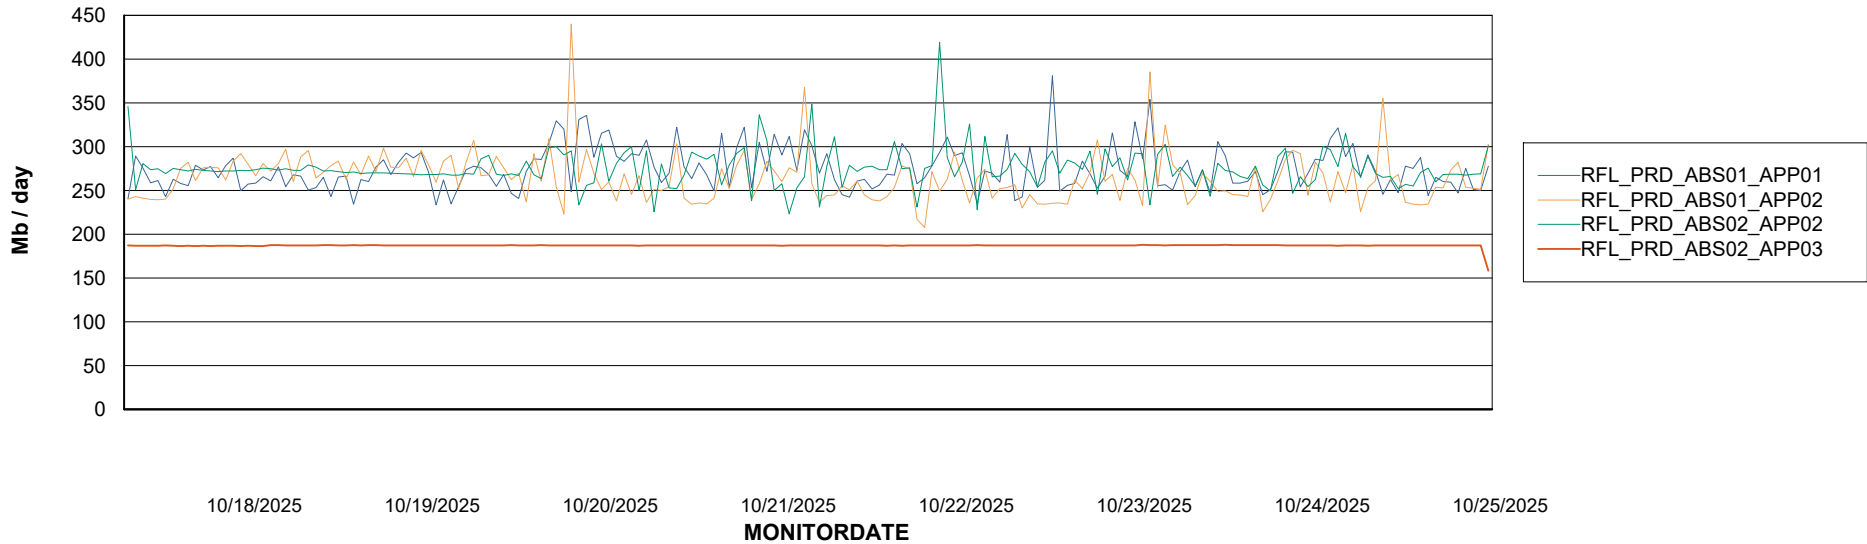

ABSSolute Application Server Services

Avg memory used per ABS Server Service