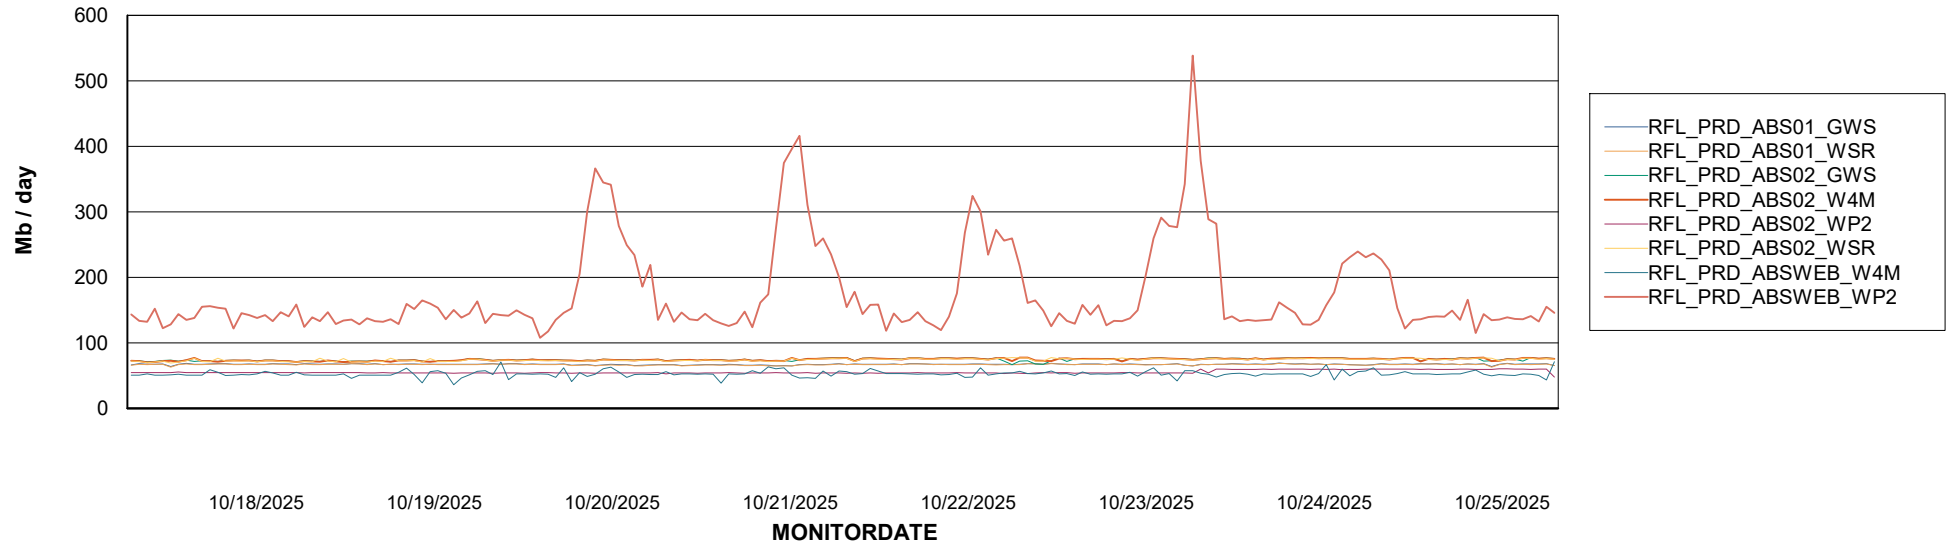

ABSolute Web Component Services

Avg memory used per ABS Web component