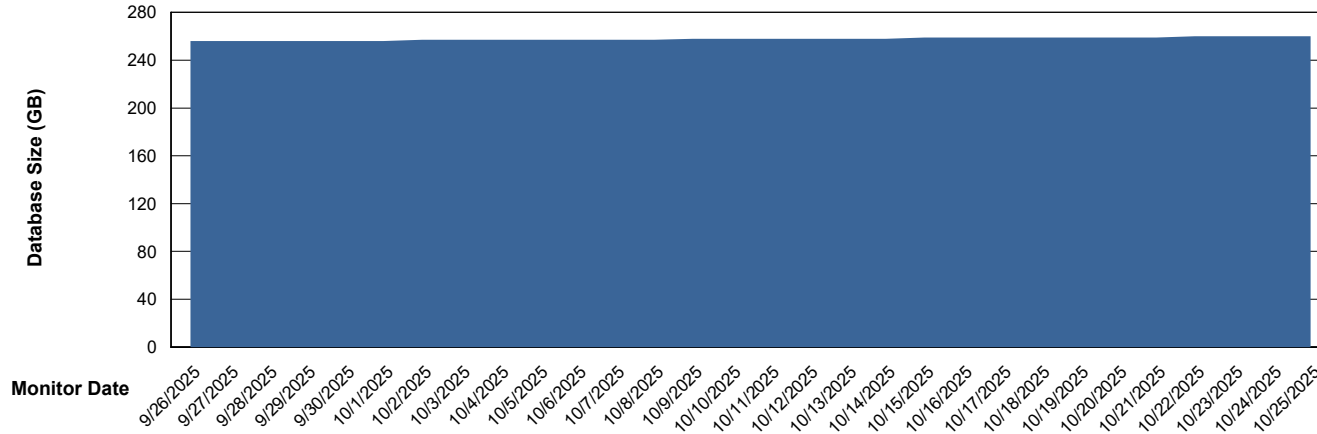

Weekly SLA Customer Report

Customer NOA_Production (24/7)
Database ID 116

Database Performance NOA_PRD_NovoABS03_HSBABS1

DB Processes Max 300

Weekly SLA Customer Report

Customer NOA_Production (24/7)
Database ID 116

DATABASE SIZE NOA_PRD_NHSBI_ABS1

Database growth over last month

DATABASE SIZE NOA_PRD_NovoABS01_ABS1

Database growth over last month

Weekly SLA Customer Report

Customer NOA_Production (24/7)
 Database ID 116