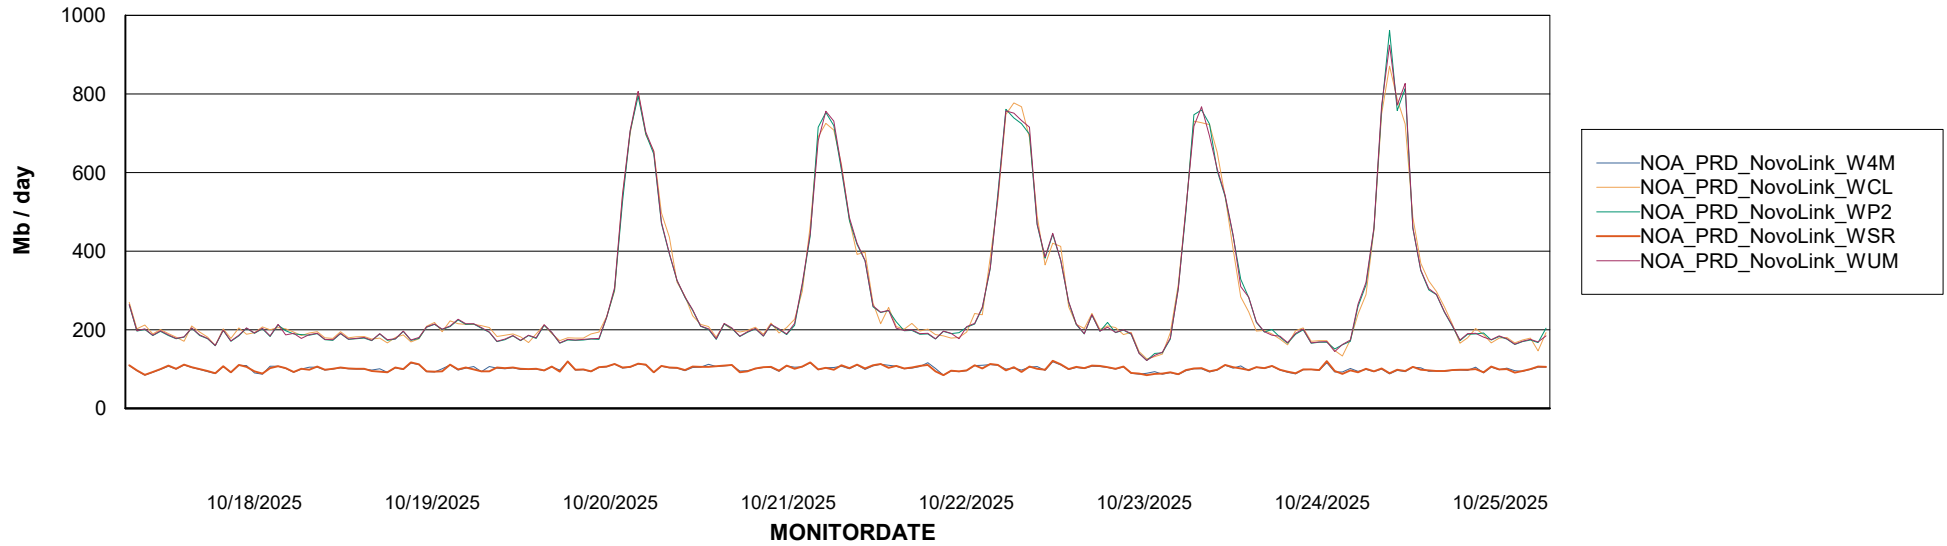

ABSSolute Web Component Services

Avg memory used per ABS Web component