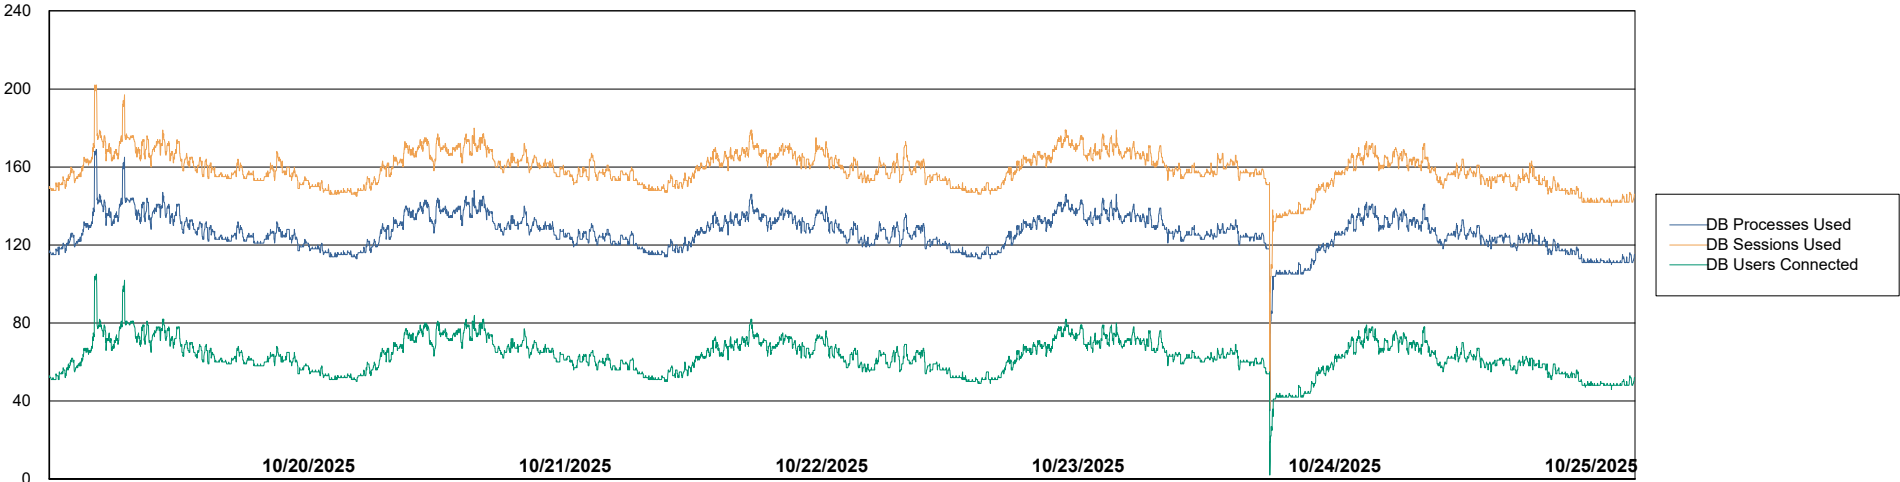

Weekly SLA Customer Report

Customer NOA_Production (24/7)
Database ID 116

Database Performance NOA_PRD_NHSBI_ABS1

Weekly SLA Customer Report

Customer NOA_Production (24/7)
Database ID 116

Database Performance NOA_PRD_NovoABS01_ABS1