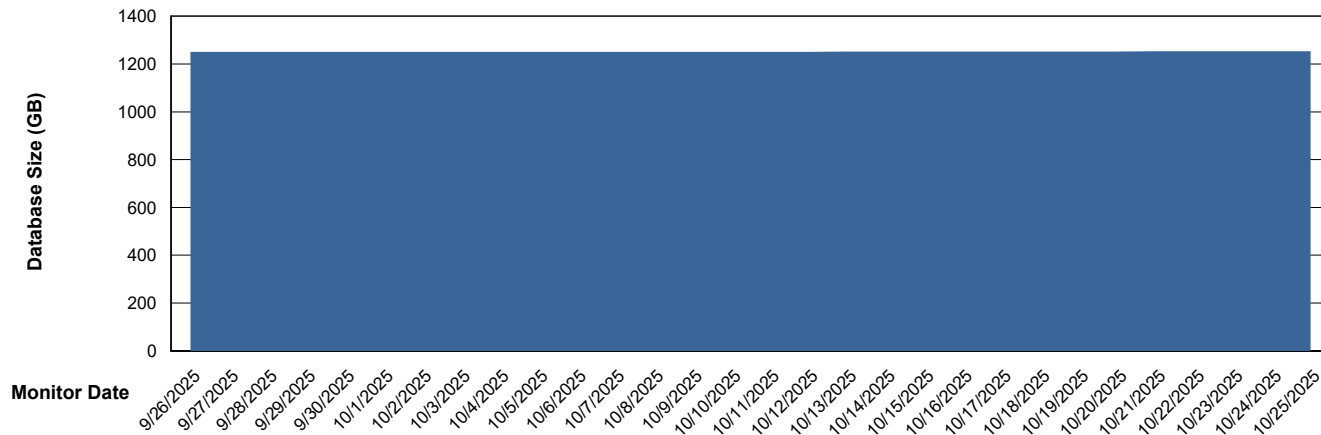

Customer LTS(CleanLease)_Production
Database ID 126

DATABASE SIZE LTS_PRD_CLSABSBI01_ABS1

Database growth over last month

DATABASE SIZE LTS_PRD_CLSABSDB01_ABS1

Database growth over last month

Weekly SLA Customer Report