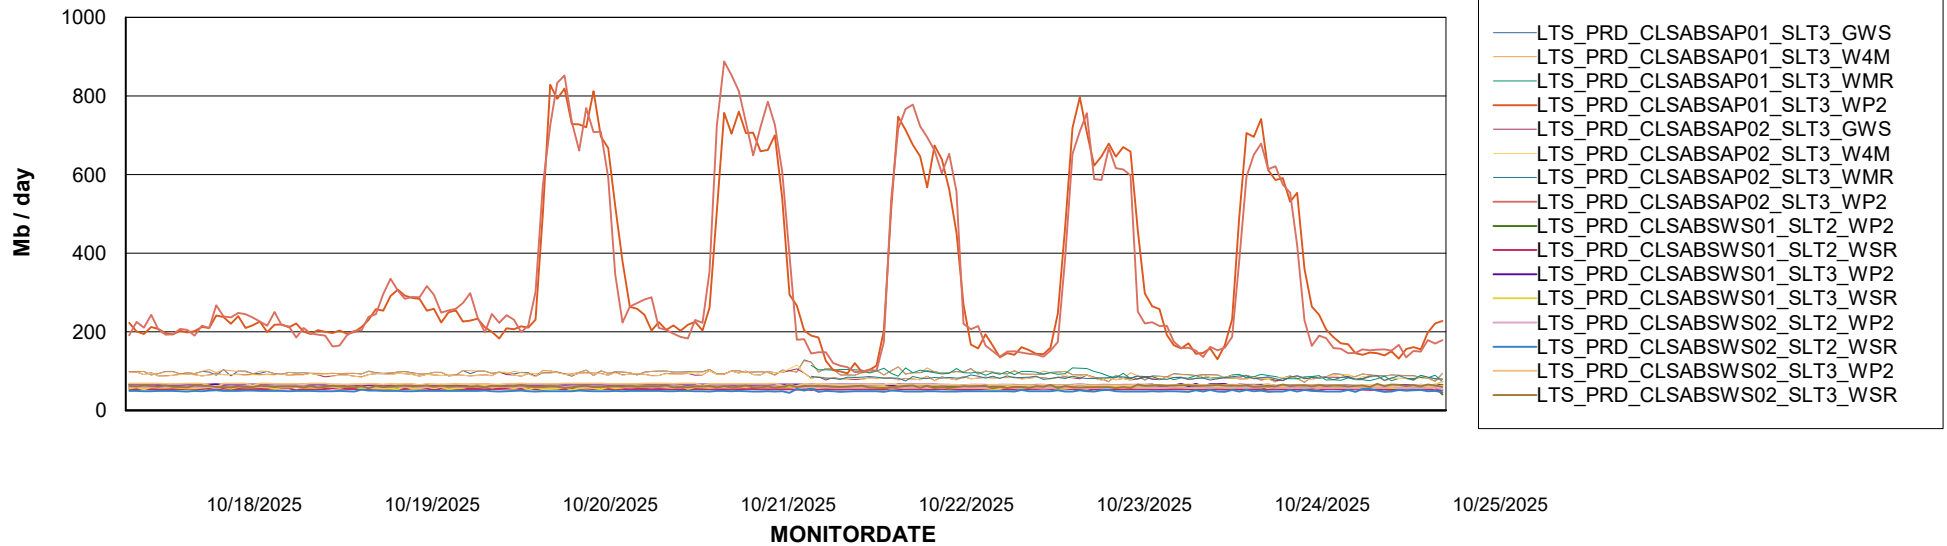

ABSSolute Web Component Services

Avg memory used per ABS Web component