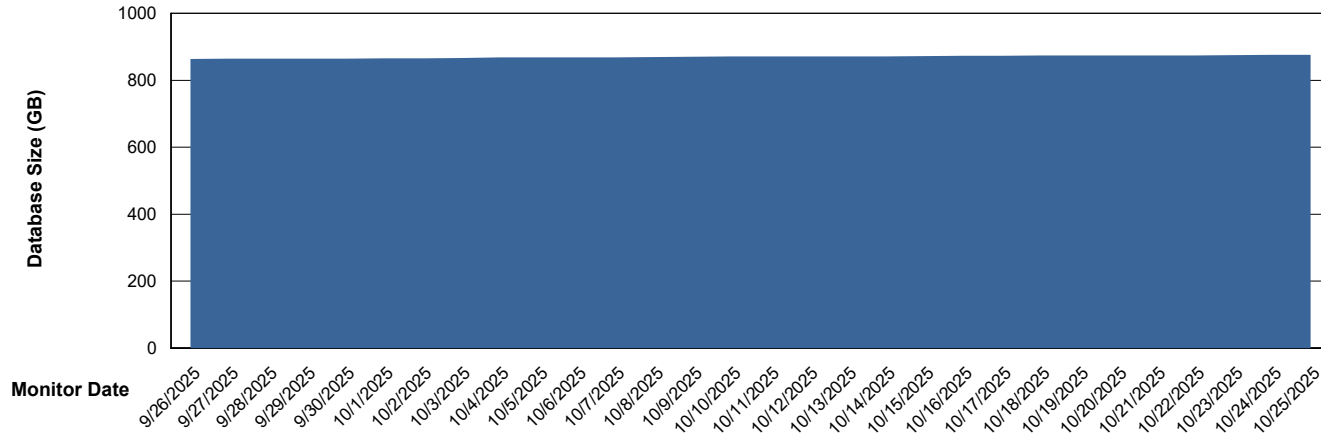

DATABASE SIZE LTS_PRD_CLSABSBI01_ABS1

Database growth over last month