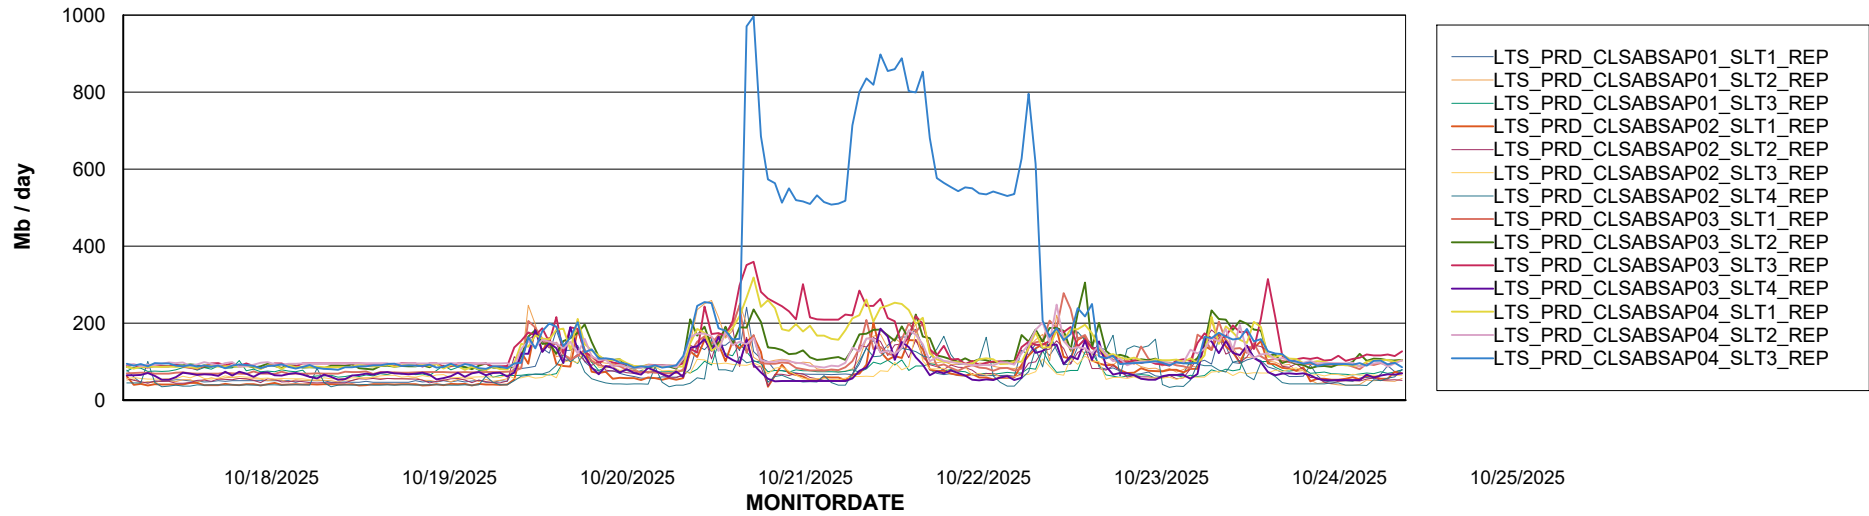

ABSSolute Application ReportServer Services

Avg memory used per ReportServer Service