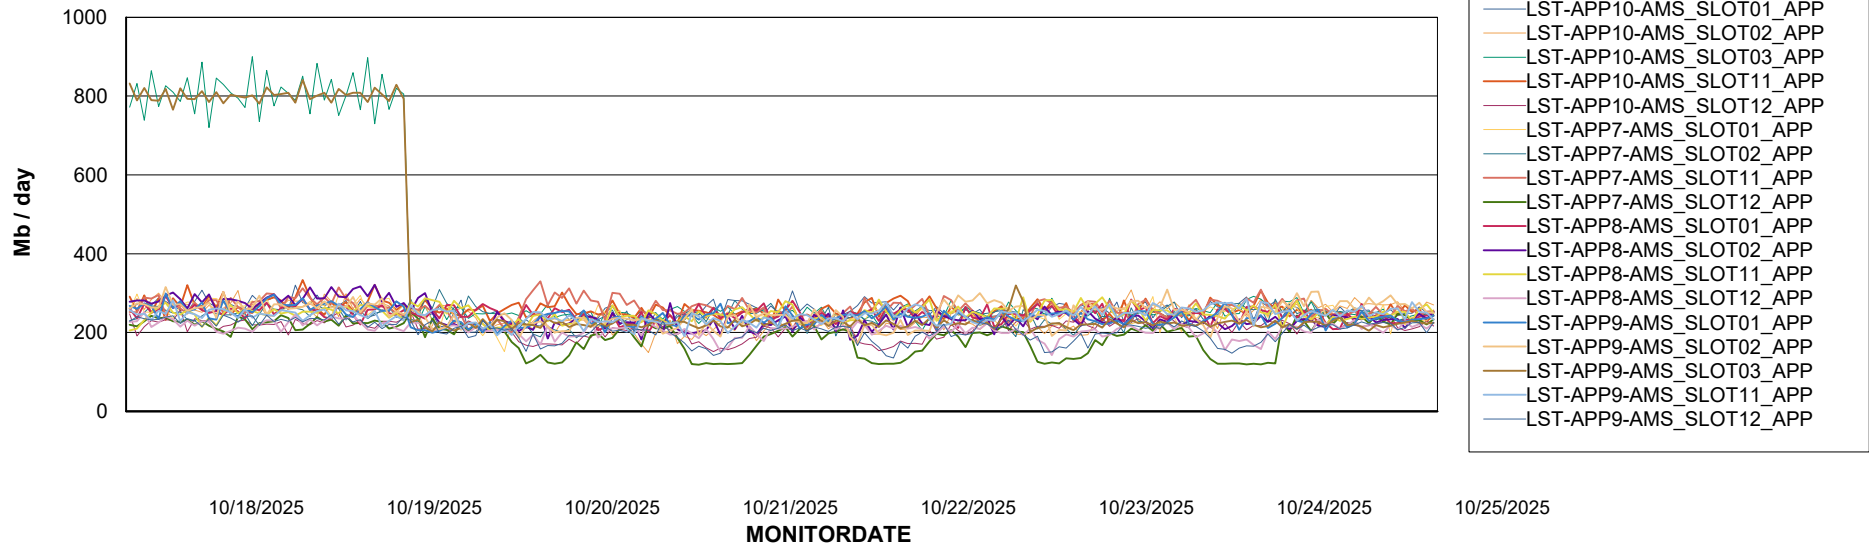

ABSSolute Application Server Services

Avg memory used per ABS Server Service