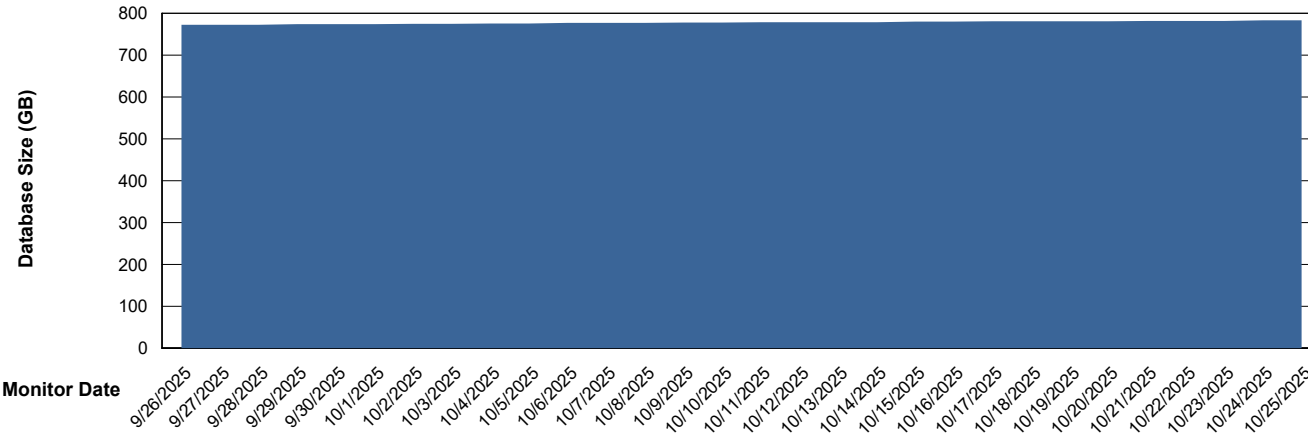

Database growth over last month

Database Tablespace LST-DBS7-AMS_DB_ABS1

Date	Tablespace Name	Filesize (Gb)	Usedsize (Gb)	Percentage free
10/25/2025	ABSDATA	776	647	17
	INDX	142	119	16
10/24/2025	ABSDATA	776	647	17
	INDX	142	119	16
10/23/2025	ABSDATA	776	647	17
	INDX	142	119	16
10/22/2025	ABSDATA	776	646	17
	INDX	142	119	16
10/21/2025	ABSDATA	776	646	17
	INDX	142	119	17
10/20/2025	ABSDATA	776	646	17
	INDX	142	118	17
10/19/2025	ABSDATA	776	646	17
	INDX	142	118	17