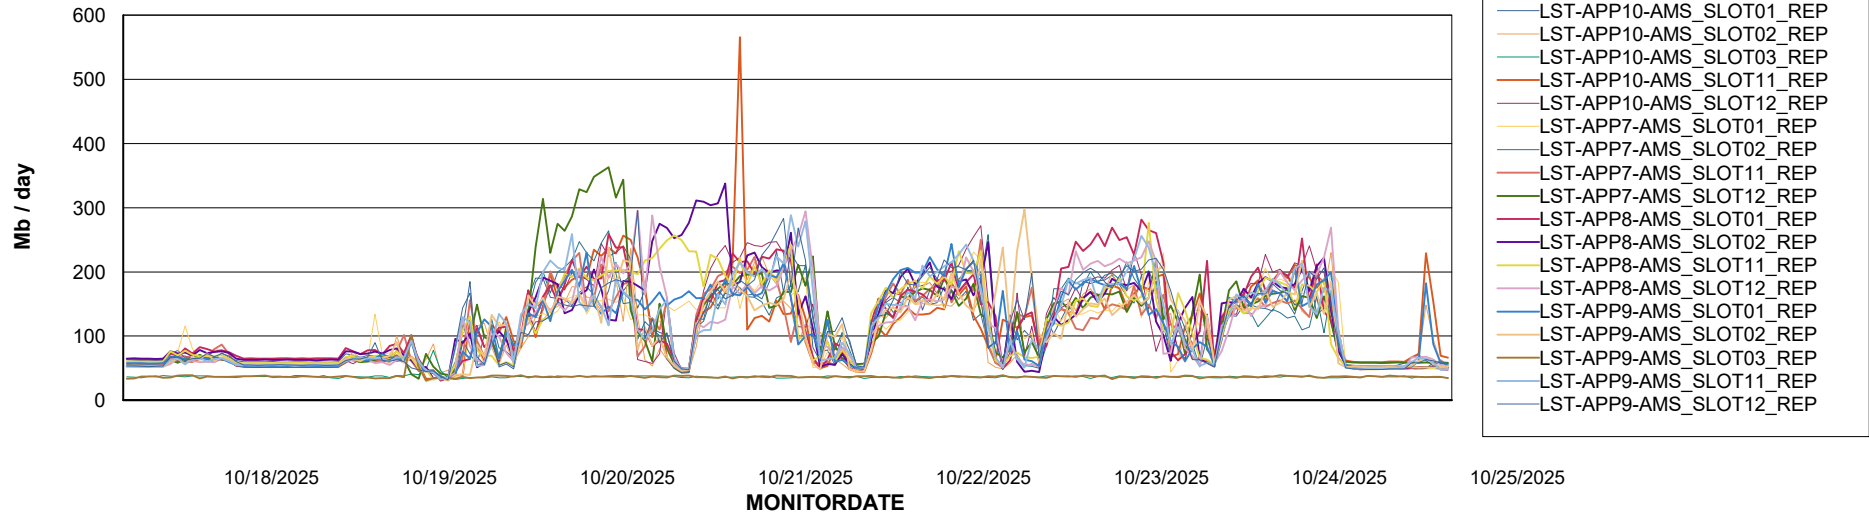

ABSSolute Application ReportServer Services

Avg memory used per ReportServer Service