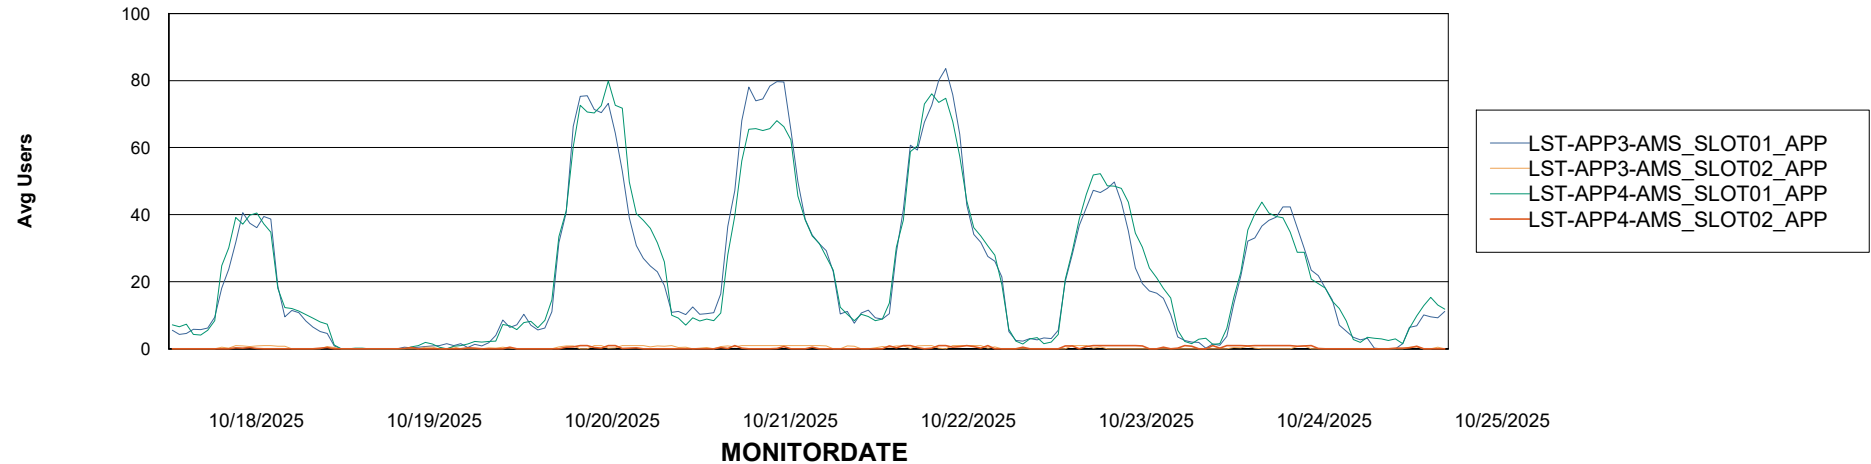

Avg users per day per ABS server