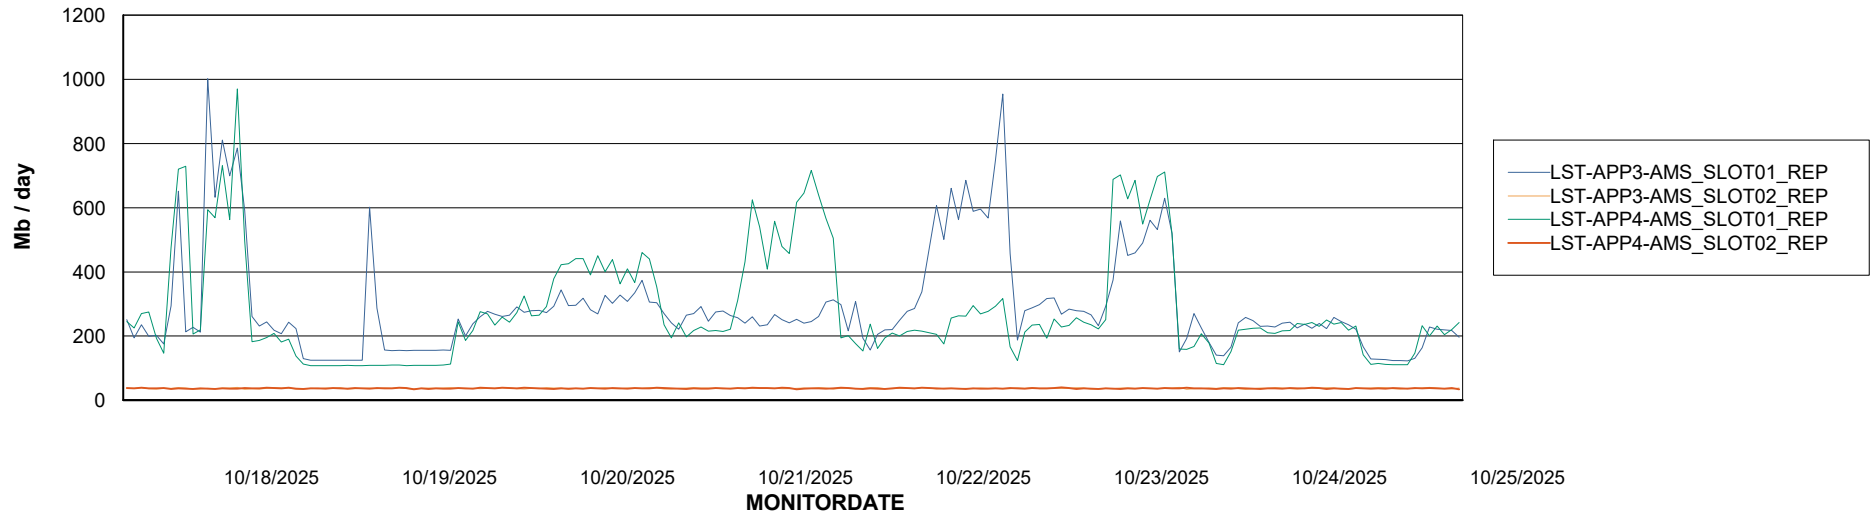

ABSSolute Application ReportServer Services

Avg memory used per ReportServer Service