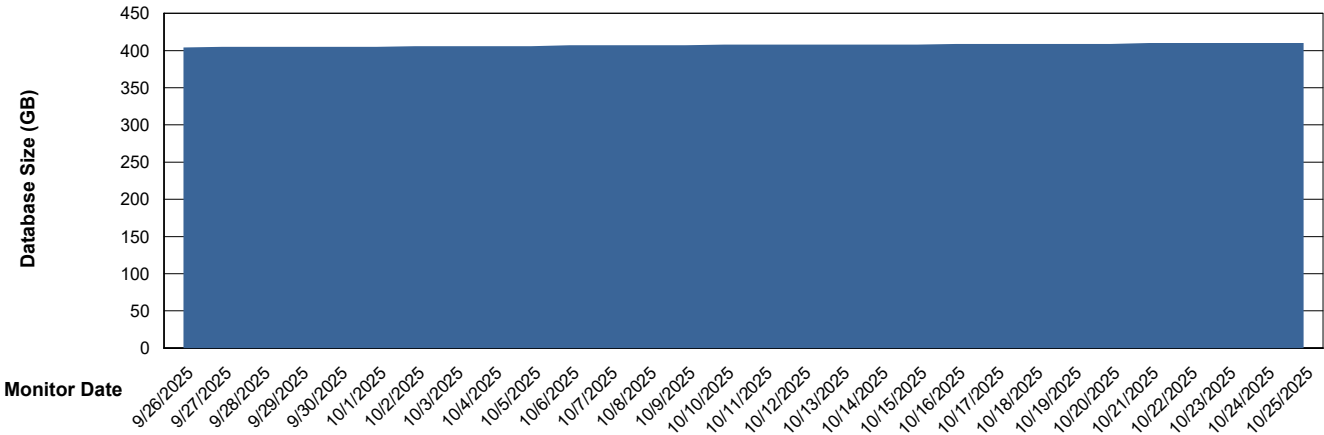

Database growth over last month

Database Tablespace LST-DBS3-AMS_DB_ABSME

Date	Tablespace Name	Filesize (Gb)	Usedsize (Gb)	Percentage free
10/25/2025	ABSDATA	459	377	18
	INDX	60	26	56
10/24/2025	ABSDATA	459	377	18
	INDX	60	26	56
10/23/2025	ABSDATA	459	377	18
	INDX	60	26	56
10/22/2025	ABSDATA	459	377	18
	INDX	60	26	56
10/21/2025	ABSDATA	459	377	18
	INDX	60	26	56
10/20/2025	ABSDATA	459	377	18
	INDX	60	26	56
10/19/2025	ABSDATA	459	377	18
	INDX	60	26	56