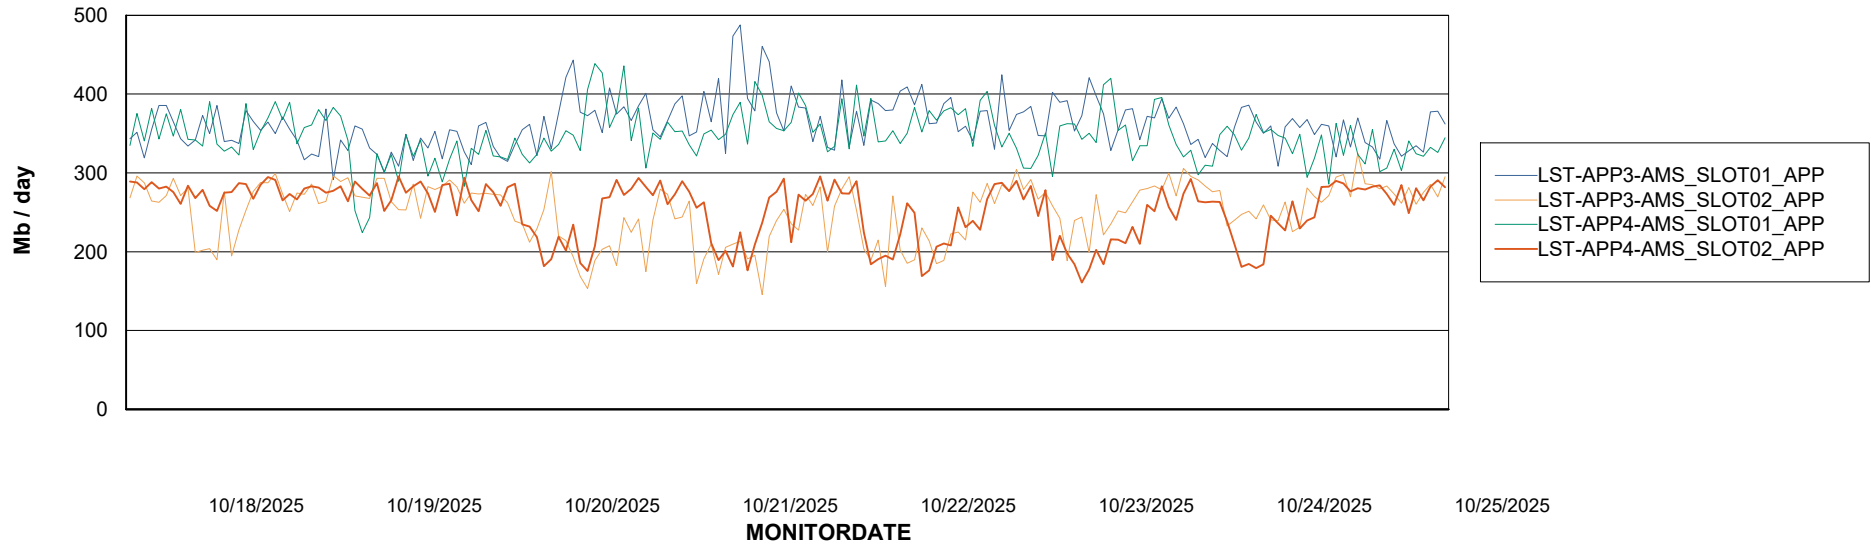

ABSSolute Application Server Services

Avg memory used per ABS Server Service